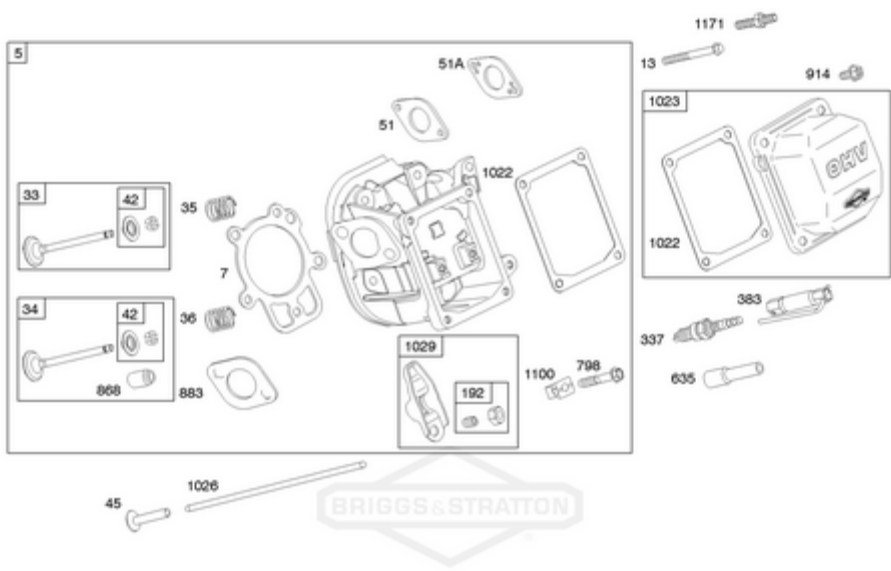

Ref #	Part #	Description	Qty	Context Note	Foot Note
3	391086S	SEAL, Oil		(Magneto Side)	
5	793009	HEAD, Cylinder			
7	694872	GASKET, Cylinder Head			
12	694953	GASKET, Crankcase			
13	690360	SCREW		(Cylinder Head)	
20	391086S	SEAL, Oil		(PTO Side)	
33	499596	VALVE, Exhaust			
34	792200	VALVE, Intake			
35	694865	SPRING, Valve		(Intake)	
36	694865	SPRING, Valve		(Exhaust)	
42	499586	KEEPER, Valve			
45	690977	TAPPET, Valve			
51	694874	GASKET, Intake			
51A	694875	GASKET, Intake			
163	692277	GASKET, Air Cleaner		(Air Cleaner)	
176	691917	SEAL, O-Ring		(Air Cleaner Base)	
192	690083	ADJUSTER, Rocker Arm			
337	491055S	PLUG, Spark			
337	84007216	PLUG, SPARK		(China Only)	
358	695438	GASKET SET, Engine			
383	19374S	WRENCH, Spark Plug			
635	691909	BOOT, Spark Plug			
798	697890	SCREW		(Rocker Arm)	
868	690968	SEAL, Valve			
883	695398	GASKET, Exhaust		Used Before Code Date 02012000	
883A	697255	GASKET, Exhaust		Used After Code Date 02011900	
914	693732	SCREW		(Rocker Cover)	
1022	690971	GASKET, Rocker Cover			
1023	697691	COVER, Rocker			
1026	695177	ROD, Push			
1029	690972	ARM, Rocker			
1095	695440	GASKET SET, Valve			
1100	791959	PIVOT, Rocker Arm			
1171	696754	STUD		(Rocker Cover)