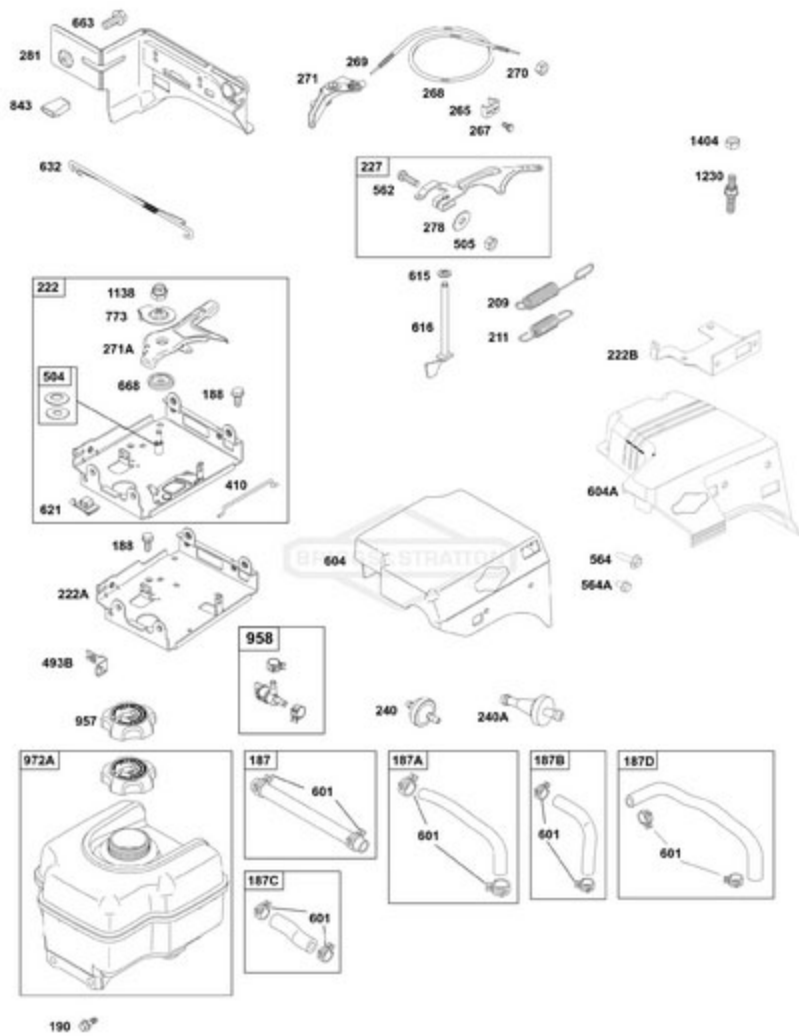

Ref #	Part #	Description	Qty	Context Note	Foot Note
187	791766	LINE, Fuel		(15" Long)(Cut to Required Length)	
187A	695429	LINE, Fuel		Used Before Code Date 05070100	
187A	791869	LINE, Fuel		Used After Code Date 05063000	
187C	791871	LINE, Fuel		Used After Code Date 05063000	
187D	791879	LINE, Fuel		Used After Code Date 05063000	
187B	695482	LINE, Fuel		Used Before Code Date 05070100	
187C	695483	LINE, Fuel		Used Before Code Date 05070100	
187D	698080	LINE, Fuel		Used Before Code Date 05070100	
187B	791834	LINE, Fuel		Used After Code Date 05063000	
188	690877	SCREW		(Control Bracket)	
190	692127	SCREW		(Fuel Tank)	
209	694867	SPRING, Governor			
211	695307	SPRING, Governed Idle			
222	695380	BRACKET, Control			
222B	791753	BRACKET, Control			
227	694864	LEVER, Governor Control			
240	394358S	FILTER, Fuel			
240A	694485	FILTER, Fuel			
265	691024	CLAMP, Casing			
267	692577	SCREW		(Casing Clamp)	
268	691025	CASING, Control Wire		(Cut To Required Length)	
269	691026	WIRE, Control		(Cut To Required Length)	
270	691027	NUT		(Control Wire Casing)	
271	691028	LEVER, Control			
271A	695381	LEVER, Control			
278	792008	WASHER		(Governor Lever)	
281	697268	PANEL, Control		Used After Code Date 01102800	
281	695294	PANEL, Control		Used Before Code Date 01102900	
410	695382	LINK, Control			
493B	699973	BRACKET, Mounting			
504	695383	SET, Friction Washer			
505	691251	NUT		(Governor Control Lever)	
562	793216	BOLT		(Governor Lever)	
564	692577	SCREW		(Control Cover)	
564A	692198	SCREW		(Control Cover)	
601	791850	CLAMP, Hose