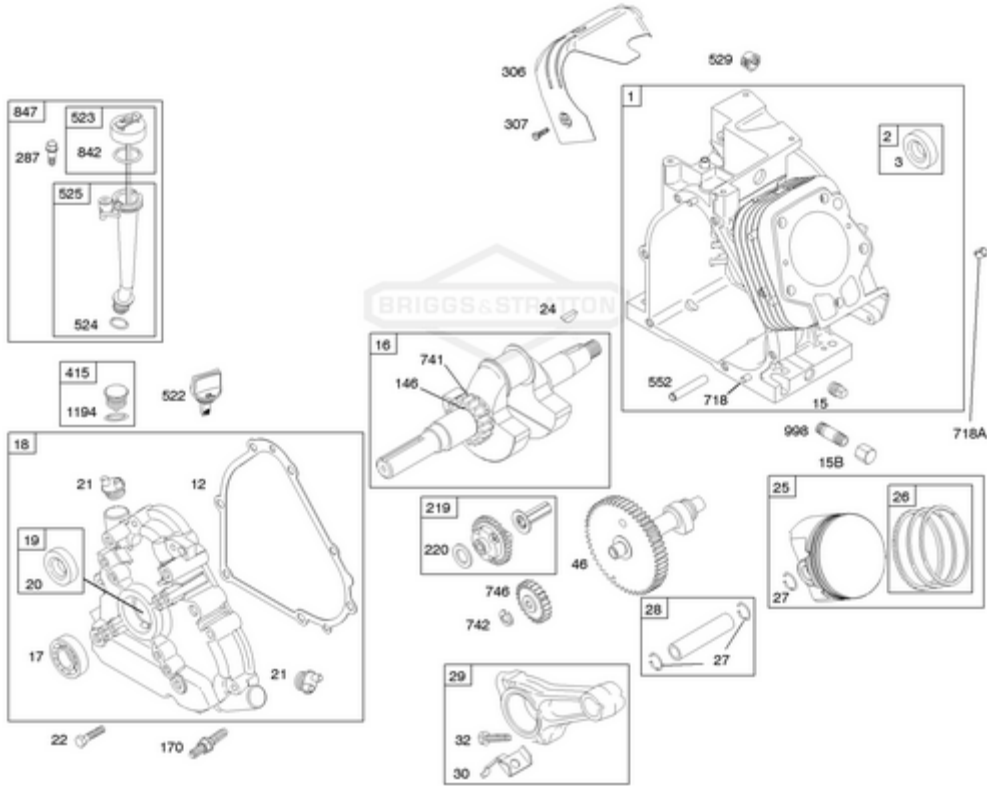

Ref #	Part #	Description	Qty	Context Note	Foot Note
1	793117	CYLINDER ASSEMBLY			
2	698340	KIT, Bushing/Seal		(Magneto Side)	
3	391086S	SEAL, Oil		(Magneto Side)	
12	694953	GASKET, Crankcase			
15	691686	PLUG-OIL DRAIN			
16	794716	CRANKSHAFT			
17	695434	BEARING, Ball			
18	791965	COVER, Crankcase			
19	698340	KIT, Bushing/Seal		(PTO Side)	
20	391086S	SEAL, Oil		(PTO Side)	
21	281658S	CAP, Oil Fill			
22	695174	SCREW		(Crankcase Cover/Sump)	
24	222698S	KEY, Flywheel			
25	792144	PISTON ASSEMBLY		(.020 Oversize)	
25	792117	PISTON ASSEMBLY		(Standard)	
26	792026	SET, Ring		(Standard) Used After Code Date 05101100	
26	792073	SET, Ring		(.020 Oversize) Used After Code Date 05101100	
26	694004	SET, Ring		(Standard) Used Before Code Date 05101200	
26	694008	SET, Ring		(.020 Oversize) Used Before Code Date 05101200	
27	690975	LOCK, Piston Pin			
28	696581	PIN, Piston		(Standard)	
29	694691	ROD, Connecting			
30	694692	DIPPER, Connecting Rod			
32	690976	SCREW		(Connecting Rod)	
46	790958	CAMSHAFT			
146	690979	KEY, Woodruff			
170	695296	STUD		(Crankcase Cover/Sump)	
219	693578	GEAR, Governor			
220	691724	WASHER		(Governor Gear)	
287	691693	SCREW		(Dipstick Tube)	
306	694677	SHIELD, Cylinder		Used Before Code Date 01102900	
306	697240	SHIELD, Cylinder		Used After Code Date 01102800	
307	691660	SCREW		(Cylinder Shield)	
415	691363	PLUG			
523	695344	DIPSTICK			
524	691876	SEAL, O-Ring			
525	695343	TUBE, Dipstick			
529	791822	GROMMET