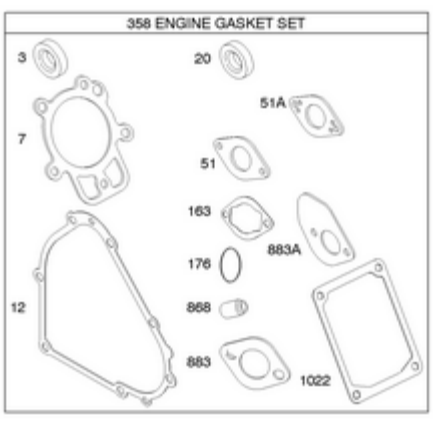

Ref #	Part #	Description	Qty	Context Note	Foot Note
3	391086S	SEAL, Oil		(Magneto Side)	
5	793009	HEAD, Cylinder			
7	694872	GASKET, Cylinder Head			
12	694953	GASKET, Crankcase			
13	690360	SCREW		(Cylinder Head)	
20	391086S	SEAL, Oil		(PTO Side)	
33	499596	VALVE, Exhaust			
34	792200	VALVE, Intake			
35	694865	SPRING, Valve		(Intake)	
36	694865	SPRING, Valve		(Exhaust)	
42	499586	KEEPER, Valve			
45	690977	TAPPET, Valve			
51	694874	GASKET, Intake			
51A	694875	GASKET, Intake			
163	692277	GASKET, Air Cleaner		(Air Cleaner)	
176	691917	SEAL, O-Ring		(Air Cleaner Base)	
192	690083	ADJUSTER, Rocker Arm			
337	491055S	PLUG, Spark			
337	84007216	PLUG, SPARK		(China Only)	
358	695438	GASKET SET, Engine			
383	19374S	WRENCH, Spark Plug			
635	691909	BOOT, Spark Plug			
798	697890	SCREW		(Rocker Arm)	
868	690968	SEAL, Valve			
883	695398	GASKET, Exhaust		Used Before Code Date 02012000	
883A	697255	GASKET, Exhaust		Used After Code Date 02011900	
914	693732	SCREW		(Rocker Cover)	
1022	690971	GASKET, Rocker Cover			
1023	697691	COVER, Rocker			
1026	695177	ROD, Push			
1029	690972	ARM, Rocker			
1095	695440	GASKET SET, Valve			
1100	791959	PIVOT, Rocker Arm			
1171	696754	STUD		(Rocker Cover)