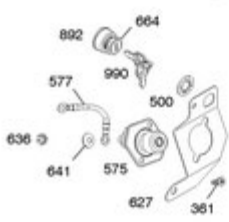

DC ONLY	10 - 16 AMP
474A 	474D
578 	578
NOTE: All stators use a No. 1119 mounting screw. NOTE: The proper flywheel part number and/or the alternator magnet size will determine the alternator type or output. See repair instruction manual for additional information.	
	526 501

Ref #	Part #	Description	Qty	Context Note	Foot Note
333	492341	ARMATURE, Magneto			
334	691061	SCREW		(Magneto Armature)	
347A	697854	SWITCH, Rocker			
347B	790949	SWITCH, Rocker			
356	692603	WIRE, Stop			
356A	692390	WIRE, Stop			
356J	699994	WIRE, Stop			
356L	792609	WIRE, Stop			
356C	695295	WIRE, Stop			
356D	695366	WIRE, Stop			
356E	696328	WIRE, Stop			
356H	696482	WIRE, Stop			
356K	697397	WIRE, Stop		(1 Wire, 13-5/8)(Snap Connect Insulated Female Blade Terminal,And Snap Connect Insulated Pin Socket)	
356B	699340	WIRE, Stop			
361	691681	SCREW		(Starting Switch)	
361A	690297	SCREW		(Starting Switch)	
364A	699947	TERMINAL, Oil Plug			
474A	695730	ALTERNATOR		(3 Amps DC)	
474D	695466	ALTERNATOR		(10 Amp Regulated)	
493	694861	BRACKET, Mounting		(Oil Sensor)	
493A	691177	BRACKET, Mounting			
500	691086	WASHER		(Key Switch)	
500A	792613	WASHER		(Key Switch)	
501	691185	REGULATOR		(16 Amp Regulated)	
503	691532	STRAP, Starter			
526	690297	SCREW		(Regulator)	
577	690630	CABLE, Starter			
577A	690795	CABLE, Starter			
578A	790948	WIRE ASSEMBLY			
579		NUT		(Starter Cable)	
627	696064	BRACKET, Stopswitch			
627A	792608	BRACKET, Stopswitch			
636	696198	NUT		(Starting Switch)