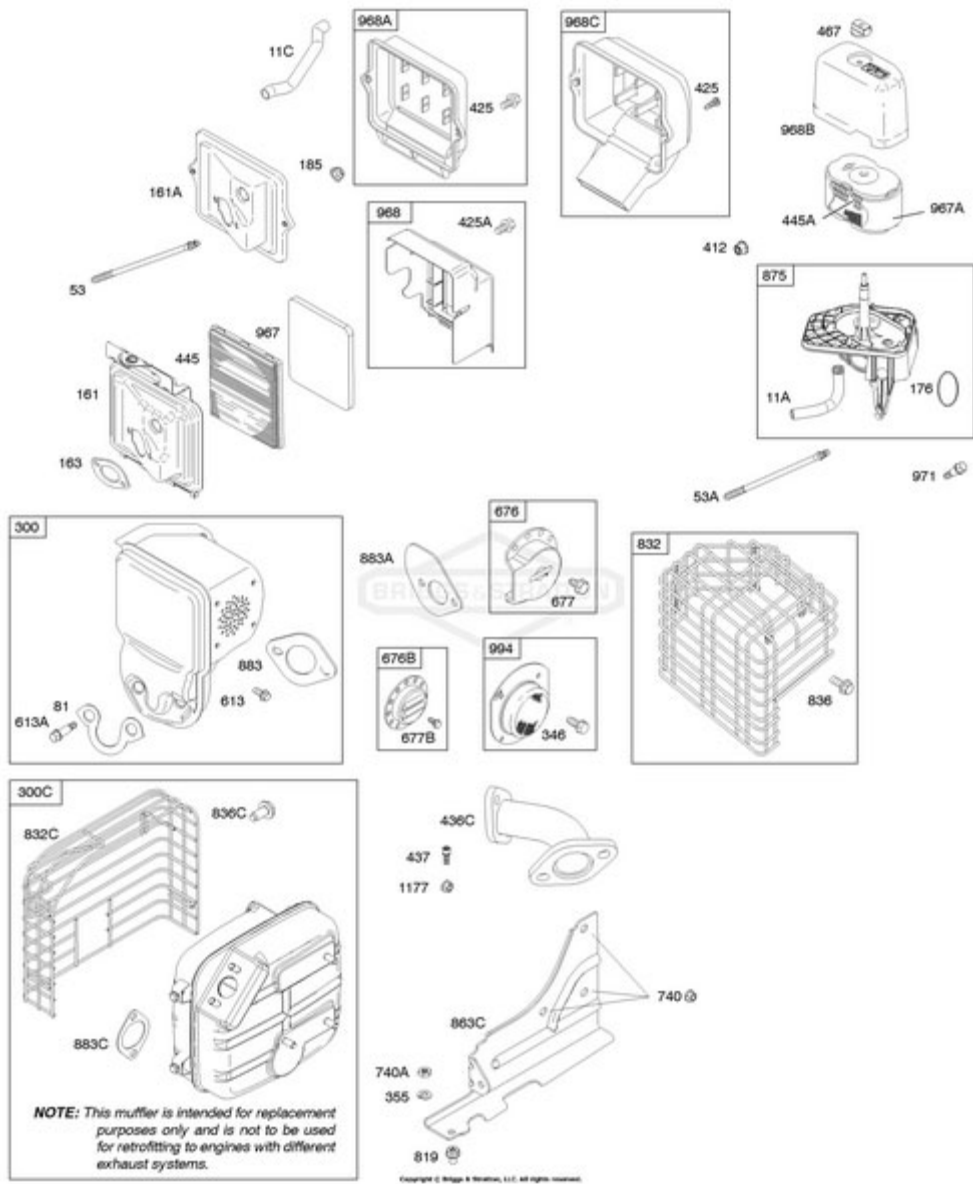

Ref #	Part #	Description	Qty	Context Note	Foot Note
11A	695305	TUBE, Breather			
53	694869	STUD		(Carburetor)	
53A	695433	STUD		(Carburetor)	
81	695400	LOCK, Muffler Screw			
161	695384	BASE, Air Cleaner		(Metal)	
163	692277	GASKET, Air Cleaner		(Air Cleaner)	
176	691917	SEAL, O-Ring		(Air Cleaner Base)	
185	690958	NUT		(Air Cleaner Base)	
300	697252	MUFFLER			
300C	793701	MUFFLER			
346	690661	SCREW		(Spark Arrestor)	
355	691075	WASHER		(Muffler Bracket)	
412	690958	NUT		(Air Cleaner Cover)	
425	694515	SCREW		(Air Cleaner Cover)	
425A	790043	SCREW		(Air Cleaner Cover)	
436C	792374	MANIFOLD, Exhaust			
437	696705	SCREW		(Exhaust Manifold)	
445A	695302	FILTER, A/C Cartridge			
467	691668	KNOB, Air Cleaner Cover			
613	695312	SCREW		(Muffler)	
613A	695399	SCREW		(Muffler)	
676	393761	DEFLECTOR, Muffler		(Side Outlet)	
677	690661	SCREW		(Muffler Deflector)	
740	710090	LOCKNUT		(Muffler Bracket)	
740A	793859	NUT		(Muffler Bracket)	
819	690352	SCREW		(Muffler Bracket)	
832	795035	GUARD, Muffler			
832C	792380	MUFFLER			
836	690367	SCREW		(Muffler Guard) Used Before Code Date 01061100	
836	695312	SCREW		(Muffler Guard) Used After Code Date 01061000	
836C	710023	SCREW		(Muffler Guard)	
863C	793700	BRACKET, Muffler			
875	695304	BASE, Air Cleaner		(Plastic)	
883	695398	GASKET, Exhaust		Used Before Code Date 02012000	
883A	697255	GASKET, Exhaust		Used After Code Date 02011900	
883C	710250	GASKET, Exhaust			
967A	695303	FILTER, Pre Cleaner			
968B	695301	COVER, Air Cleaner