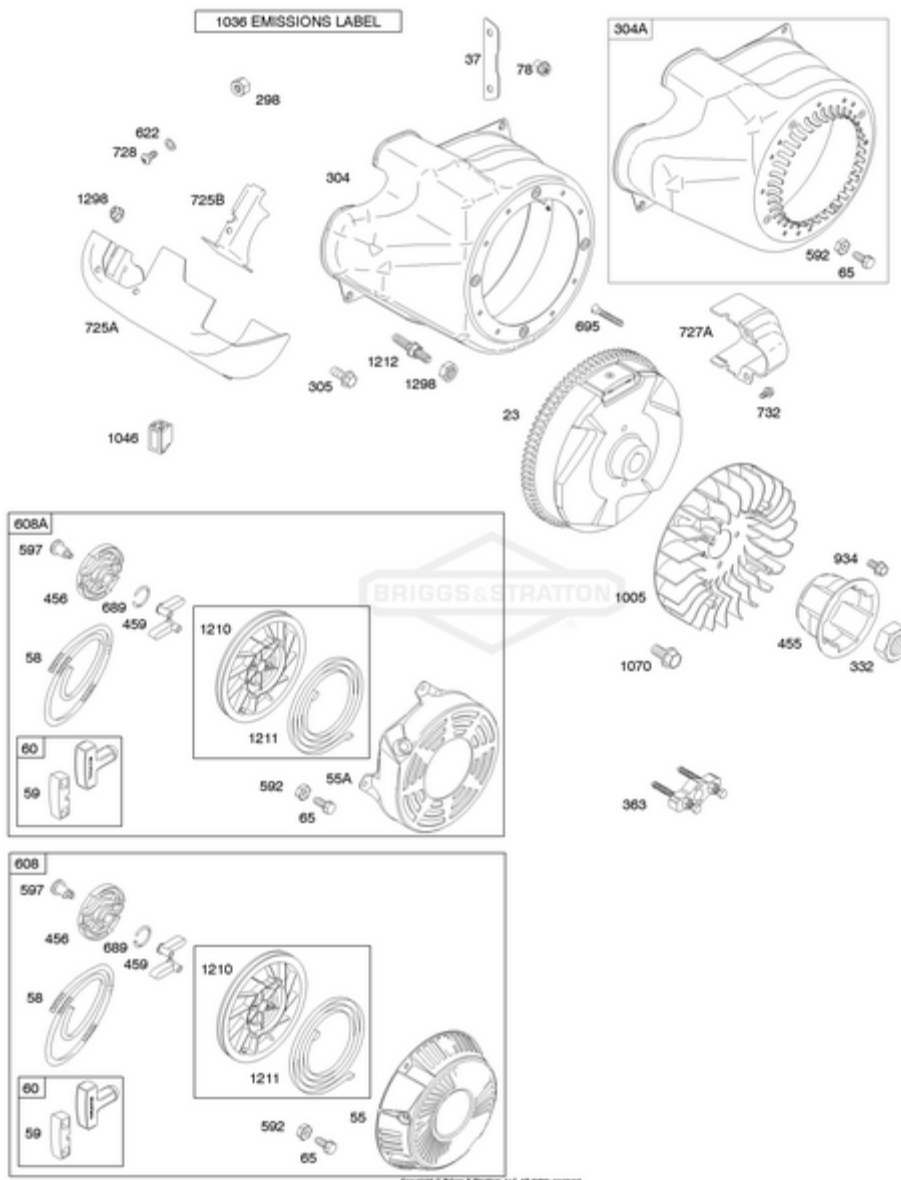

Ref #	Part #	Description	Qty	Context Note	Foot Note
23	794814	FLYWHEEL			
37	790730	GUARD, Flywheel			
55	695288	HOUSING-REWIND STR			
55A	691421	HOUSING, Rewind Starter			
58	693389	ROPE, Starter		(Cut To Required Length)	
59	805957	INSERT, Grip			
60	490652	GRIP-STARTER ROPE			
65	690837	SCREW		(Rewind Starter)	
78	690372	SCREW		(Flywheel Guard)	
298	698838	LOCKNUT		(Muffler and Elbow)	
304	791478	HOUSING, Blower			
305	691108	SCREW		(Blower Housing)	
332	694685	NUT		(Flywheel)	
363	19203	PULLER, Flywheel			
455	694683	CUP, Flywheel			
456	692299	PLATE-PAWL FRICTION			
459	281505S	PAWL-RATCHET			
592	690800	NUT		(Rewind Starter)	
597	691696	SCREW		(Pawl Friction Plate)	
608	695287	STARTER-REWIND			
608A	497680	STARTER, Rewind			
622	698839	WASHER		(Heat Shield)	
689	691855	SPRING-FRICTION			
695	698807	SCREW		(Ring Gear)	
725A	792995	SHIELD, Heat			
727A	697465	COVER, Starter Drive			
728	696763	SCREW		(Heat Shield)	
732	691097	SCREW		(Starter Drive Cover)	
934	710550	SCREW		(Fan Retainer)	
1005	694684	FAN, Flywheel			
1036		Label-Emissions		(Available From A Briggs & Stratton Authorized Dealer)	
1070	691058	SCREW		(Flywheel Fan)	
1210	498144	PULLEY/SPRING ASSY		(Pulley)	
1211	498144	PULLEY/SPRING ASSY		(Spring)	
1212	792614	STUD		(Blower Housing)