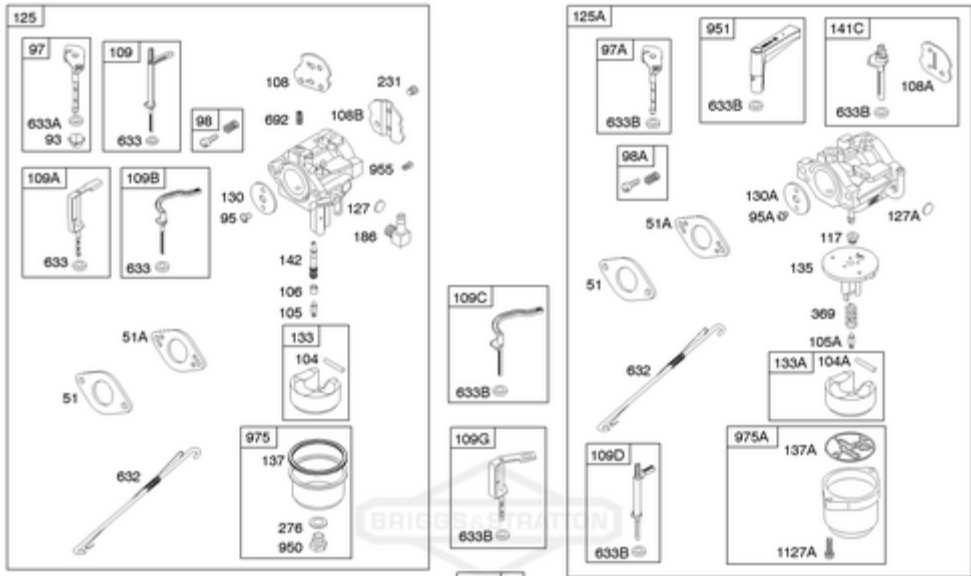

GHOSTED PARTS ARE NOT SERVICEABLE
AND ARE SHOWN FOR REFERENCE ONLY.