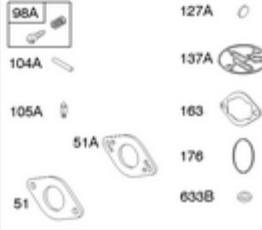

NIKKI CARBURETOR

121A CARBURETOR OVERHAUL KIT