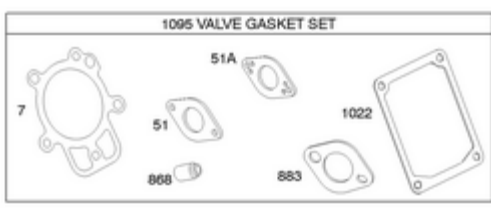

Ref #	Part #	Description	Qty	Context Note	Foot Note
3	391086S	SEAL, Oil		(Magneto Side)	
5	793009	HEAD, Cylinder			
7	694872	GASKET, Cylinder Head			
12	694953	GASKET, Crankcase			
13	690360	SCREW		(Cylinder Head)	
20	391086S	SEAL, Oil		(PTO Side)	
33	499596	VALVE, Exhaust			
34	792200	VALVE, Intake			
35	694865	SPRING, Valve		(Intake)	
36	694865	SPRING, Valve		(Exhaust)	
42	499586	KEEPER, Valve			
45	690977	TAPPET, Valve			
51	694874	GASKET, Intake			
51A	694875	GASKET, Intake			
163	692277	GASKET, Air Cleaner		(Air Cleaner)	
176	691917	SEAL, O-Ring		(Air Cleaner Base)	
192	690083	ADJUSTER, Rocker Arm			
337	491055S	PLUG, Spark			
337	84007216	PLUG, SPARK		(China Only)	
358	695438	GASKET SET, Engine			
383	19374S	WRENCH, Spark Plug			
635	691909	BOOT, Spark Plug			
798	697890	SCREW		(Rocker Arm)	
868	690968	SEAL, Valve			
883	695398	GASKET, Exhaust		Used Before Code Date 02012000	
883A	697255	GASKET, Exhaust		Used After Code Date 02011900	
914	693732	SCREW		(Rocker Cover)	
1022	690971	GASKET, Rocker Cover			
1023	697691	COVER, Rocker			
1026	695177	ROD, Push			
1029	690972	ARM, Rocker			
1095	695440	GASKET SET, Valve			
1100	791959	PIVOT, Rocker Arm			
1171	696754	STUD		(Rocker Cover)