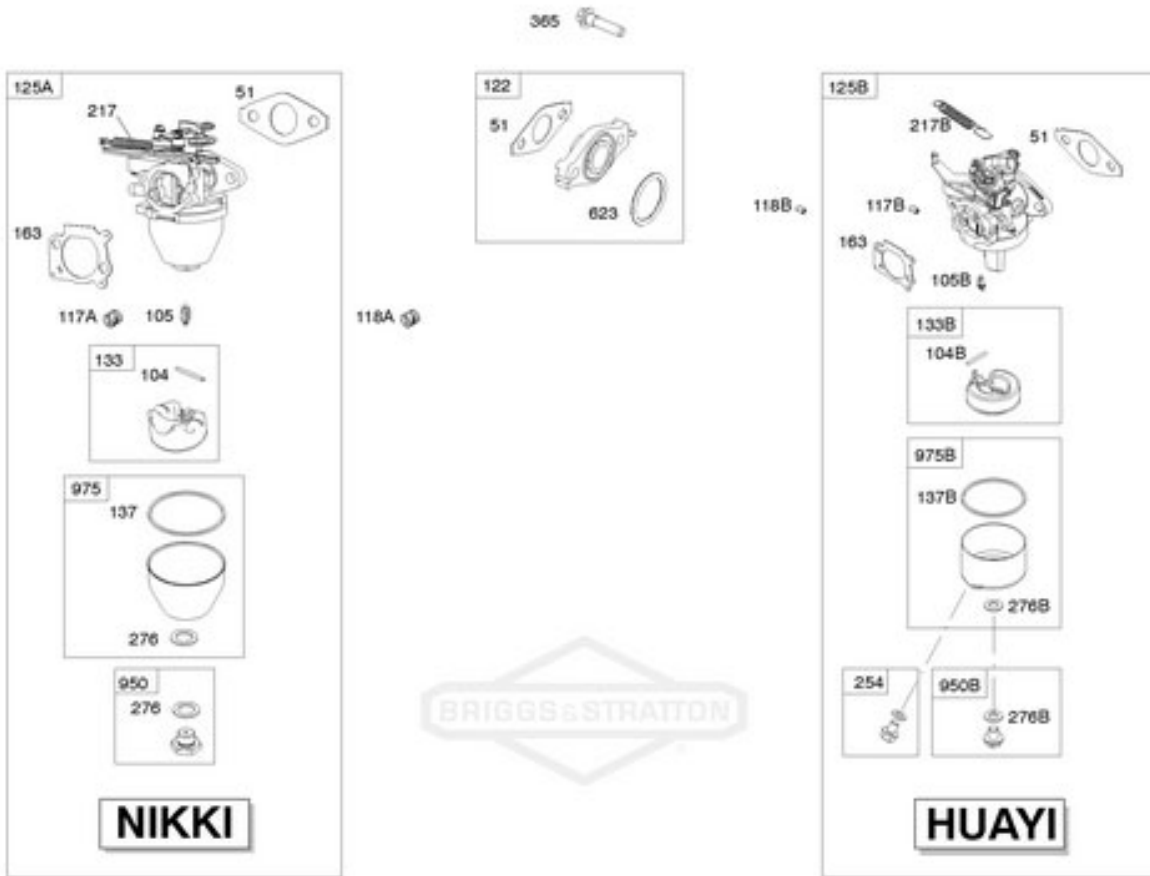

Ref #	Part #	Description	Qty	Context Note	Foot Note
51	692555	GASKET, Intake		(2 Required)	
104	698536	PIN, Float Hinge		Used Before Code Date 12111900	
104B	592486	PIN, Float Hinge		Used After Code Date 12111800	
105	698537	VALVE, Float Needle		Used Before Code Date 12111900	
105B	592491	VALVE, Float Needle		Used After Code Date 12111800	
117A	793694	JET, Main		(Standard) Used Before Code Date 12111900	
117B	592490	JET, Main		(Standard) Used After Code Date 12111800	
118A	793695	JET, Main		(High Altitude) Used Before Code Date 12111900	
118B	592142	JET, Main		(High Altitude) Used After Code Date 12111800	
121	793622	KIT, Carburetor Overhaul			
121B	592483	KIT, Carburetor Overhaul			
122	793456	SPACER, Carburetor			
125A	793493	CARBURETOR		Used Before Code Date 12111900	
125B	595509	CARBURETOR		Used After Code Date 12111800	
133	698539	FLOAT, Carburetor		Used Before Code Date 12111900	
133B	592487	FLOAT, Carburetor		Used After Code Date 12111800	
137	698538	GASKET, Float Bowl		Used Before Code Date 12111900	
137B	592485	GASKET, Float Bowl		Used After Code Date 12111800	
163	691894	GASKET, Air Cleaner		(Air Cleaner)	
217	797864	SPRING, Choke Return		Used Before Code Date 12111900	
217B	592484	SPRING, Choke Return		Used After Code Date 12111800	
254	592493	DRAIN, Carburetor Bowl		Used After Code Date 12111800	
276	793627	WASHER, Sealing		Used Before Code Date 12111900	
276B	592489	WASHER, Sealing		Used After Code Date 12111800	
365	793458	SCREW		(Carburetor)	
623	793628	SEAL, O-Ring		(Carburetor Spacer)	
950	793465	SCREW		(Float Bowl) Used Before Code Date 12111900	
950B	592488	SCREW		(Float Bowl) Used After Code Date 12111800	
975	793464	BOWL, Float		Used Before Code Date 12111900	
975B	592492	BOWL, Float		Used After Code Date 12111800	