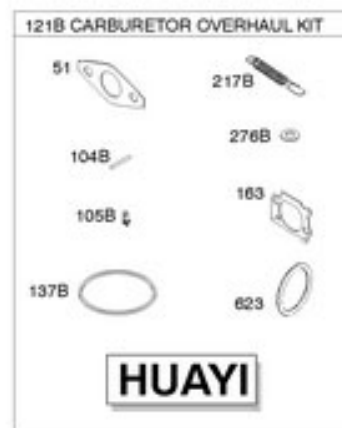

Copyright © Briggs & Stratton, LLC. All rights reserved.

Ref #	Part #	Description	Qty	Context Note	Foot Note
3	299819S	SEAL, Oil		(Magneto Side)	
7	793455	GASKET, Cylinder Head			
9	793439	GASKET, Breather			
12	793445	GASKET, Crankcase		(.015)(Standard)	
20	399781S	SEAL, Oil		(PTO Side)	
51	692555	GASKET, Intake		(2 Required)	
163	691894	GASKET, Air Cleaner		(Air Cleaner)	
309A	84004559	MOTOR, Starter		Used Before Code Date 19021500	
309A	84004560	MOTOR, Starter		Used After Code Date 19021400	
358	793623	GASKET SET, Engine			
513	795100	CLUTCH-DRIVE		Used Before Code Date 13092500	
742	795094	RETAINER-E RING		Used After Code Date 08123100	Used Before Code Date 13092500
742	93941	RETAINER, E Ring		Used Before Code Date 09010100	
783	795099	GEAR-PINION		Used Before Code Date 13092500	
783A	795096	GEAR-PINION		Used Before Code Date 13092500	
868	793507	SEAL, Valve			
883	793497	GASKET, Exhaust			
937	798330	SPLINE, Starter		Used Before Code Date 13092500	
1009	794099	SCREW		(Starter Motor)	
1022	793437	GASKET, Rocker Cover			
1095	793624	GASKET SET, Valve			