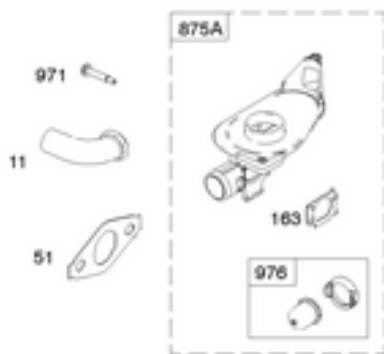

Ref #	Part #	Description	Qty	Context Note	Foot Note
11	793447	TUBE, Breather			
51	692555	GASKET, Intake		(2 Required)	
163	691894	GASKET, Air Cleaner		(Air Cleaner)	
187	791766	LINE, Fuel		(Cut To Required Length)	
425	793460	SCREW		(Air Cleaner Cover)	
445	792038	FILTER, A/C Cartridge			
523	793475	DIPSTICK			
524	793476	SEAL, O-Ring		(Dipstick Tube)	
525	793477	TUBE, Dipstick			
535	793676	FILTER, Air Cleaner Foam			
601	791850	CLAMP, Hose			
670	793485	SPACER, Fuel Tank			
842	691031	SEAL, O-Ring		(Dipstick Tube)	
847	793474	DIPSTICK/TUBE ASSEMBLY			
875	793462	BASE, Air Cleaner			
875A		Base-Air Cleaner		(No Longer Available)(For Replacement, Order Reference 875)	
957	692046	CAP, Fuel Tank		(Standard Cap)	
957A	796577	CAP-FUEL TANK		(Tethered Cap)	
958	698183	VALVE, Fuel Shut Off			
968	793428	COVER, Air Cleaner			
968A	793432	COVER, Air Cleaner			
968B	793532	COVER, Air Cleaner			
971	591307	SCREW		(Air Cleaner Base to Carburetor/Throttle Body)	
972	793472	TANK, Fuel		(Standard Cap)	
972A	799291	TANK, Fuel		(Tethered Cap)	
1059	793471	KIT, Screw/Washer		(Fuel Tank)