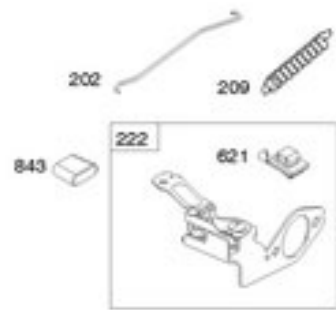

Ref #	Part #	Description	Qty	Context Note	Foot Note
202	793433	LINK, Mechanical Governor			
209	793430	SPRING, Governor			
216	793494	LINK, Choke			
222	793487	BRACKET, Control			
227	793516	LEVER, Governor Control			
265	691024	CLAMP, Casing			
265A	690798	CLAMP, Casing			
267	691044	SCREW		(Casing Clamp)	
291	793498	THERMOSTAT			
333	592445	ARMATURE, Magneto			
334	793454	SCREW		(Magneto Armature)	
356	692390	WIRE, Stop			
404	690272	WASHER		(Governor Crank)	
474	794103	ALTERNATOR			
505	793515	NUT		(Governor Control Lever)	
562	793514	BOLT		(Governor Lever)	
578	398153	WIRE ASSEMBLY			
578A	794104	WIRE ASSEMBLY			
578C	594198	WIRE, Stop			
578B	796980	WIRE ASSEMBLY			
615	690340	RETAINER, Governor Shaft			
616	793448	CRANK, Governor			
621	692310	SWITCH, Stop			
635	66538S	BOOT, Spark PLug			
729	799133	CLIP, Wire			
745	793491	SCREW		(Brake)	
789	593995	HARNESS, Wiring			
789A	593996	HARNESS, Wiring			
789B	593997	HARNESS, Wiring			
789C	595412	HARNESS, Wiring			
843	691884	SLEEVE, Lever			
851	493880S	TERMINAL, Spark Plug			
883	793497	GASKET, Exhaust			
910	794101	STUD		(Alternator)	
922	692135	SPRING, Brake			
923	796635	BRAKE			
925	793678	COVER, Linkage			
925A	796979	COVER, Linkage			
925B	595409	COVER, Linkage			
942	793673	BRACKET, Brake			
1119	794100	SCREW		(Alternator)