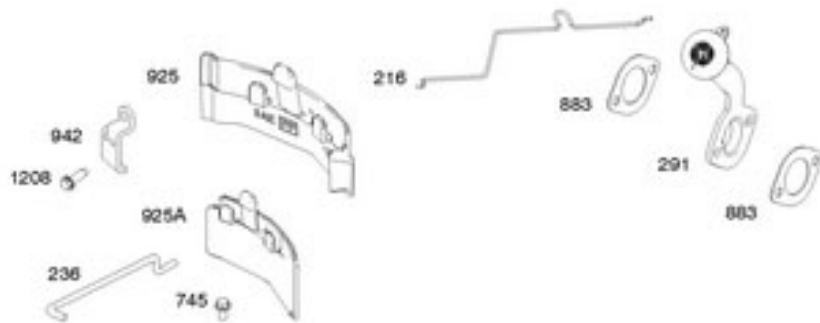

Ref #	Part #	Description	Qty	Context Note	Foot Note
202	793433	LINK, Mechanical Governor			
209	793430	SPRING, Governor			
216	793494	LINK, Choke			
222	793487	BRACKET, Control			
227	793516	LEVER, Governor Control			
265	691024	CLAMP, Casing			
265A	690798	CLAMP, Casing			
267	691044	SCREW		(Casing Clamp)	
291	793498	THERMOSTAT			
333	592445	ARMATURE, Magneto			
334	793454	SCREW		(Magneto Armature)	
356	692390	WIRE, Stop			
404	690272	WASHER		(Governor Crank)	
474	794103	ALTERNATOR			
505	793515	NUT		(Governor Control Lever)	
562	793514	BOLT		(Governor Lever)	
578	398153	WIRE ASSEMBLY			
578A	794104	WIRE ASSEMBLY			
578C	594198	WIRE, Stop			
578B	796980	WIRE ASSEMBLY			
615	690340	RETAINER, Governor Shaft			
616	793448	CRANK, Governor			
621	692310	SWITCH, Stop			
635	66538S	BOOT, Spark PLug			
729	799133	CLIP, Wire			
745	793491	SCREW		(Brake)	
789	593995	HARNESS, Wiring			
789A	593996	HARNESS, Wiring			
789B	593997	HARNESS, Wiring			
789C	595412	HARNESS, Wiring			
843	691884	SLEEVE, Lever			
851	493880S	TERMINAL, Spark Plug			
883	793497	GASKET, Exhaust			
910	794101	STUD		(Alternator)	
922	692135	SPRING, Brake			
923	796635	BRAKE			
925	793678	COVER, Linkage			
925A	796979	COVER, Linkage			
925B	595409	COVER, Linkage			
942	793673	BRACKET, Brake			
1119	794100	SCREW		(Alternator)