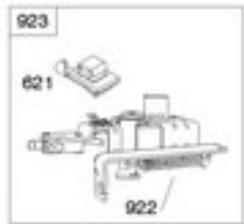

Ref #	Part #	Description	Qty	Context Note	Foot Note
202	793433	LINK, Mechanical Governor			
209	793430	SPRING, Governor			
216	793494	LINK, Choke			
222	793487	BRACKET, Control			
227	793516	LEVER, Governor Control			
265	691024	CLAMP, Casing			
265A	690798	CLAMP, Casing			
267	691044	SCREW		(Casing Clamp)	
291	793498	THERMOSTAT			
333	592445	ARMATURE, Magneto			
334	793454	SCREW		(Magneto Armature)	
356	692390	WIRE, Stop			
404	690272	WASHER		(Governor Crank)	
474	794103	ALTERNATOR			
505	793515	NUT		(Governor Control Lever)	
562	793514	BOLT		(Governor Lever)	
578	398153	WIRE ASSEMBLY			
578A	794104	WIRE ASSEMBLY			
578C	594198	WIRE, Stop			
578B	796980	WIRE ASSEMBLY			
615	690340	RETAINER, Governor Shaft			
616	793448	CRANK, Governor			
621	692310	SWITCH, Stop			
635	66538S	BOOT, Spark PLug			
729	799133	CLIP, Wire			
745	793491	SCREW		(Brake)	
789	593995	HARNESS, Wiring			
789A	593996	HARNESS, Wiring			
789B	593997	HARNESS, Wiring			
789C	595412	HARNESS, Wiring			
843	691884	SLEEVE, Lever			
851	493880S	TERMINAL, Spark Plug			
883	793497	GASKET, Exhaust			
910	794101	STUD		(Alternator)	
922	692135	SPRING, Brake			
923	796635	BRAKE			
925	793678	COVER, Linkage			
925A	796979	COVER, Linkage			
925B	595409	COVER, Linkage			
942	793673	BRACKET, Brake			
1119	794100	SCREW		(Alternator)