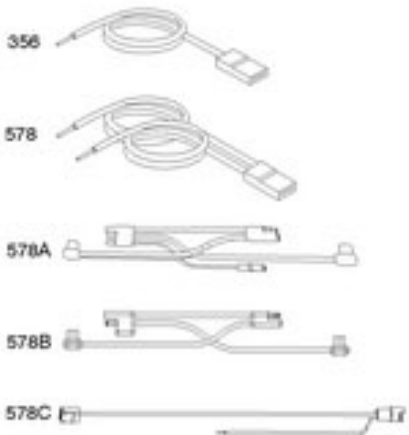

Ref #	Part #	Description	Qty	Context Note	Foot Note
202	793433	LINK, Mechanical Governor			
209	793430	SPRING, Governor			
216	793494	LINK, Choke			
222	793487	BRACKET, Control			
227	793516	LEVER, Governor Control			
265	691024	CLAMP, Casing			
265A	690798	CLAMP, Casing			
267	691044	SCREW		(Casing Clamp)	
291	793498	THERMOSTAT			
333	592445	ARMATURE, Magneto			
334	793454	SCREW		(Magneto Armature)	
356	692390	WIRE, Stop			
404	690272	WASHER		(Governor Crank)	
474	794103	ALTERNATOR			
505	793515	NUT		(Governor Control Lever)	
562	793514	BOLT		(Governor Lever)	
578	398153	WIRE ASSEMBLY			
578A	794104	WIRE ASSEMBLY			
578C	594198	WIRE, Stop			
578B	796980	WIRE ASSEMBLY			
615	690340	RETAINER, Governor Shaft			
616	793448	CRANK, Governor			
621	692310	SWITCH, Stop			
635	66538S	BOOT, Spark PLug			
729	799133	CLIP, Wire			
745	793491	SCREW		(Brake)	
789	593995	HARNESS, Wiring			
789A	593996	HARNESS, Wiring			
789B	593997	HARNESS, Wiring			
789C	595412	HARNESS, Wiring			
843	691884	SLEEVE, Lever			
851	493880S	TERMINAL, Spark Plug			
883	793497	GASKET, Exhaust			
910	794101	STUD		(Alternator)	
922	692135	SPRING, Brake			
923	796635	BRAKE			
925	793678	COVER, Linkage			
925A	796979	COVER, Linkage			
925B	595409	COVER, Linkage			
942	793673	BRACKET, Brake			
1119	794100	SCREW		(Alternator)