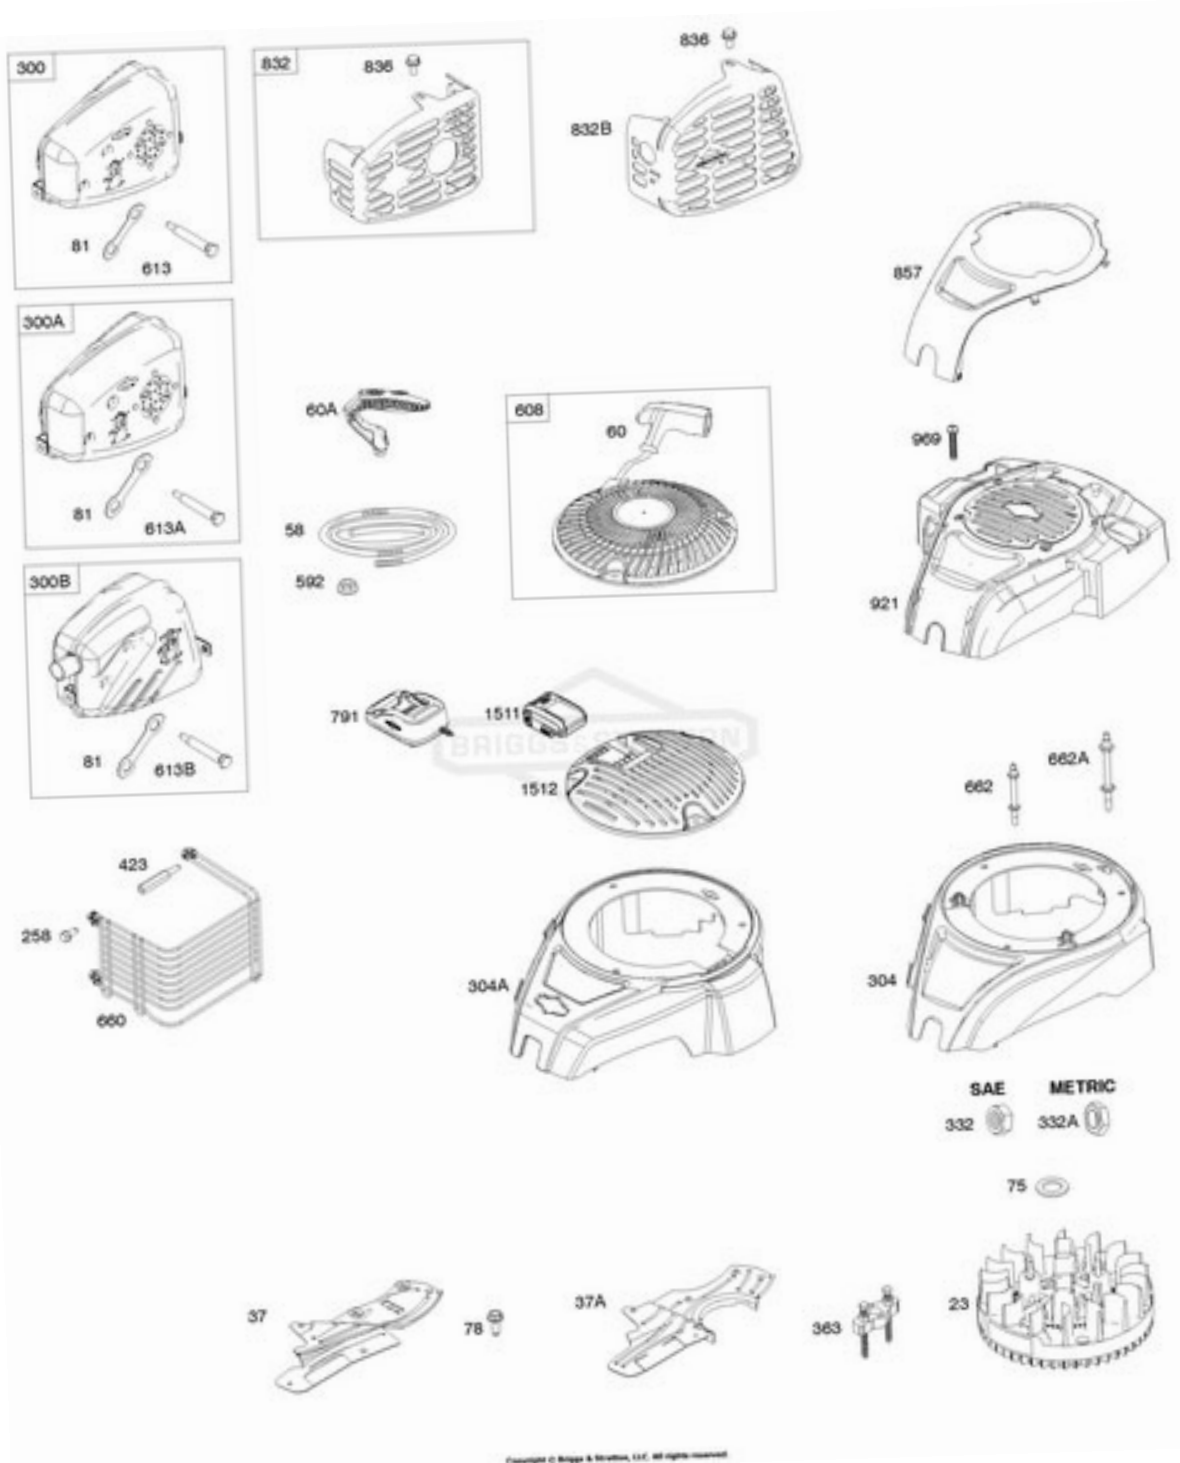

Ref #	Part #	Description	Qty	Context Note	Foot Note
23	595414	FLYWHEEL			
37	793473	GUARD, Flywheel			
37A	794106	GUARD, Flywheel			
58	697316	ROPE, Starter		(88 5/8)	
60	281434S	GRIP, Starter Rope		(Standard Grip)	
60A	799716	GRIP, Starter Rope		(Ergonomic Grip)	
75	691736	WASHER		(Flywheel)	
78	793480	SCREW		(Flywheel Guard)	
81	691740	LOCK, Muffler Screw			
258	699481	SCREW		(Control Guard)	
300B	793679	MUFFLER			
304	793486	HOUSING, Blower		(Rewind Start)	
304	794105	HOUSING, Blower		(Electric Start)	
332	690662	NUT		(Flywheel) (SAE)	
332A	591988	NUT		(Flywheel) (Metric)	
363	19069	PULLER, Flywheel			
423	592511	STUD		(Control Guard)	
592	793481	NUT		(Rewind Starter)	
608	593958	STARTER, Rewind		(Do Not Use With Instart Engines)	
613	793469	SCREW		(Muffler)	
613A	793495	SCREW		(Muffler)	
613B	793680	SCREW		(Muffler)	
660	592446	GUARD, Control			
662	793478	STUD		(Rewind Starter)	
662A	793479	STUD		(Rewind Starter)	
791	593576	CHARGER, Battery		(Instart)(United Kingdom)	
791	593562	CHARGER, Battery		(Instart)(Europe)	
832	793499	GUARD, Muffler			
832B	793681	GUARD, Muffler			
836	793500	SCREW		(Muffler Guard)	
857	793533	TRIM, Blower Housing Cover			
921	793531	HOUSING, Blower			
969	690700	SCREW		(Blower Housing)	
1511	593560	BATTERY		(InStart)(Europe/Australia/Japan)	
1512	593993	SCREEN		(Instart)