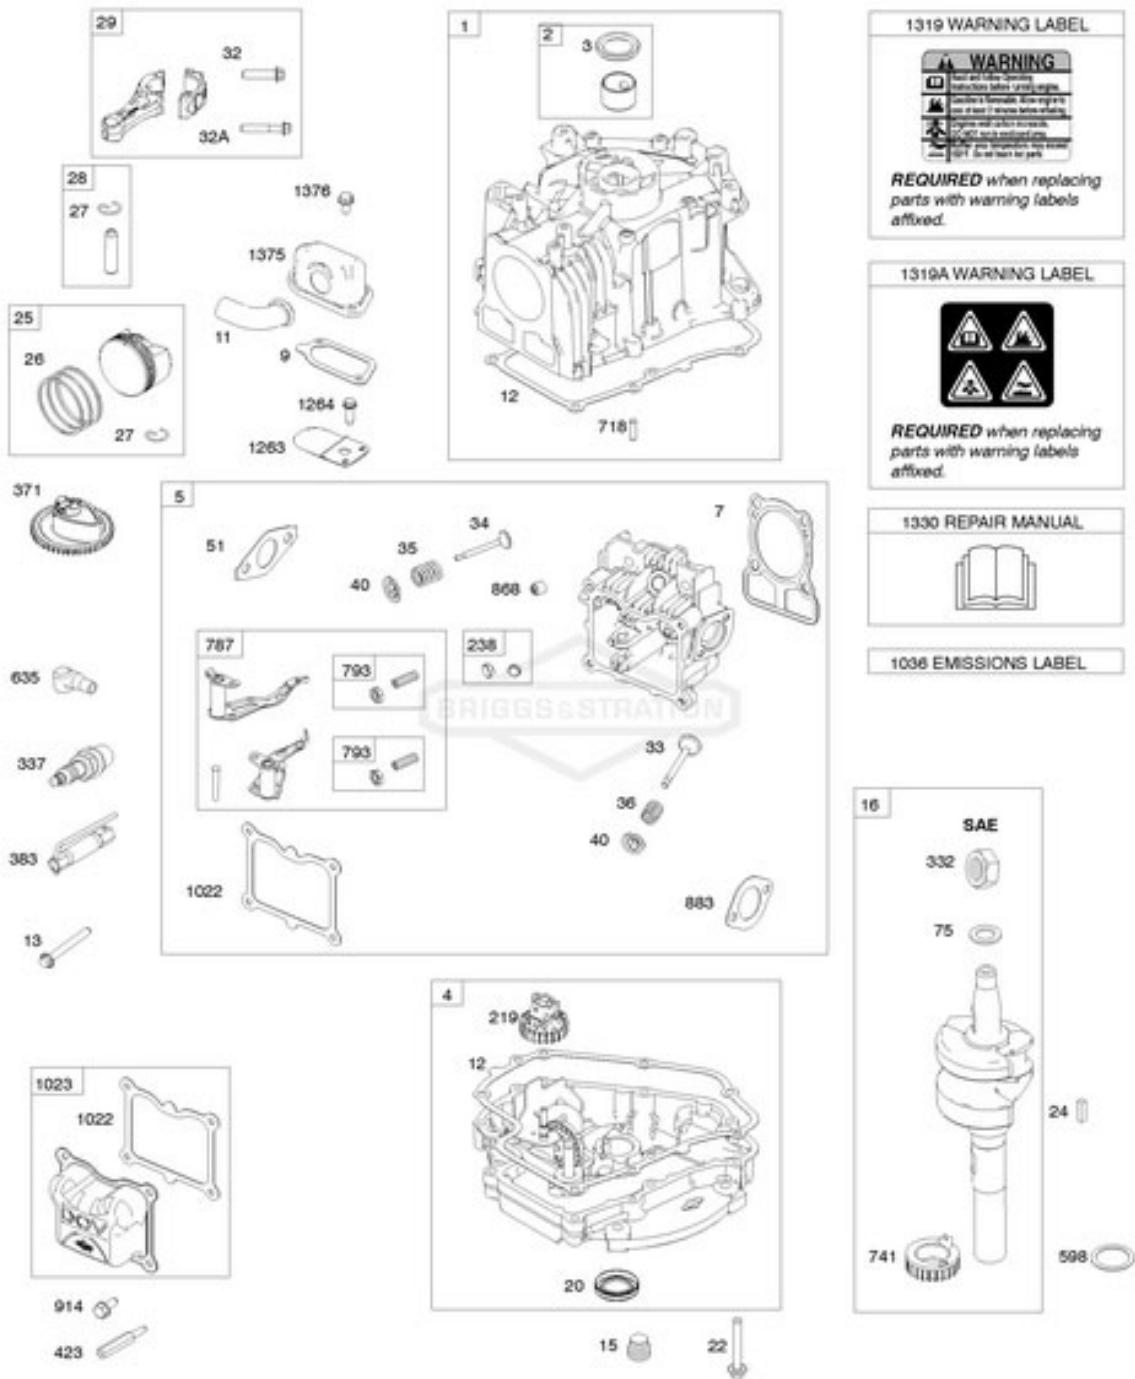

Ref #	Part #	Description	Qty	Context Note	Foot Note
51	692555	GASKET, Intake		(2 Required)	
104	698536	PIN, Float Hinge		Used Before Code Date 12111900	
104B	592486	PIN, Float Hinge		Used After Code Date 12111800	
105	698537	VALVE, Float Needle		Used Before Code Date 12111900	
105B	592491	VALVE, Float Needle		Used After Code Date 12111800	
117A	793694	JET, Main		(Standard) Used Before Code Date 12111900	
117B	592490	JET, Main		(Standard) Used After Code Date 12111800	
118A	793695	JET, Main		(High Altitude) Used Before Code Date 12111900	
118B	592142	JET, Main		(High Altitude) Used After Code Date 12111800	
121	793622	KIT, Carburetor Overhaul			
121B	592483	KIT, Carburetor Overhaul			
122	793456	SPACER, Carburetor			
125A	793493	CARBURETOR		Used Before Code Date 12111900	
125B	595509	CARBURETOR		Used After Code Date 12111800	
133	698539	FLOAT, Carburetor		Used Before Code Date 12111900	
133B	592487	FLOAT, Carburetor		Used After Code Date 12111800	
137	698538	GASKET, Float Bowl		Used Before Code Date 12111900	
137B	592485	GASKET, Float Bowl		Used After Code Date 12111800	
163	691894	GASKET, Air Cleaner		(Air Cleaner)	
217	797864	SPRING, Choke Return		Used Before Code Date 12111900	
217B	592484	SPRING, Choke Return		Used After Code Date 12111800	
254	592493	DRAIN, Carburetor Bowl		Used After Code Date 12111800	
276	793627	WASHER, Sealing		Used Before Code Date 12111900	
276B	592489	WASHER, Sealing		Used After Code Date 12111800	
365	793458	SCREW		(Carburetor)	
623	793628	SEAL, O-Ring		(Carburetor Spacer)	
950	793465	SCREW		(Float Bowl) Used Before Code Date 12111900	
950B	592488	SCREW		(Float Bowl) Used After Code Date 12111800	
975	793464	BOWL, Float		Used Before Code Date 12111900	
975B	592492	BOWL, Float		Used After Code Date 12111800	