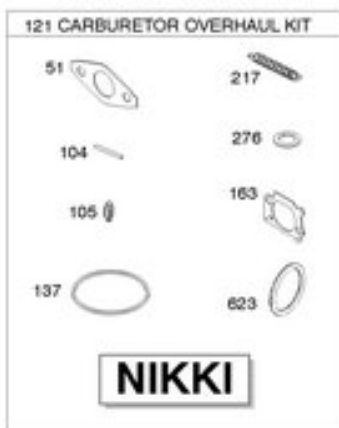

Copyright © Briggs & Stratton, LLC. All rights reserved.

Ref #	Part #	Description	Qty	Context Note	Foot Note
3	299819S	SEAL, Oil		(Magneto Side)	
7	793455	GASKET, Cylinder Head			
9	793439	GASKET, Breather			
12	793445	GASKET, Crankcase		(.015)(Standard)	
20	399781S	SEAL, Oil		(PTO Side)	
51	692555	GASKET, Intake		(2 Required)	
163	691894	GASKET, Air Cleaner		(Air Cleaner)	
309A	84004559	MOTOR, Starter		Used Before Code Date 19021500	
309A	84004560	MOTOR, Starter		Used After Code Date 19021400	
358	793623	GASKET SET, Engine			
513	795100	CLUTCH-DRIVE		Used Before Code Date 13092500	
742	795094	RETAINER-E RING		Used After Code Date 08123100	Used Before Code Date 13092500
742	93941	RETAINER, E Ring		Used Before Code Date 09010100	
783	795099	GEAR-PINION		Used Before Code Date 13092500	
783A	795096	GEAR-PINION		Used Before Code Date 13092500	
868	793507	SEAL, Valve			
883	793497	GASKET, Exhaust			
937	798330	SPLINE, Starter		Used Before Code Date 13092500	
1009	794099	SCREW		(Starter Motor)	
1022	793437	GASKET, Rocker Cover			
1095	793624	GASKET SET, Valve			