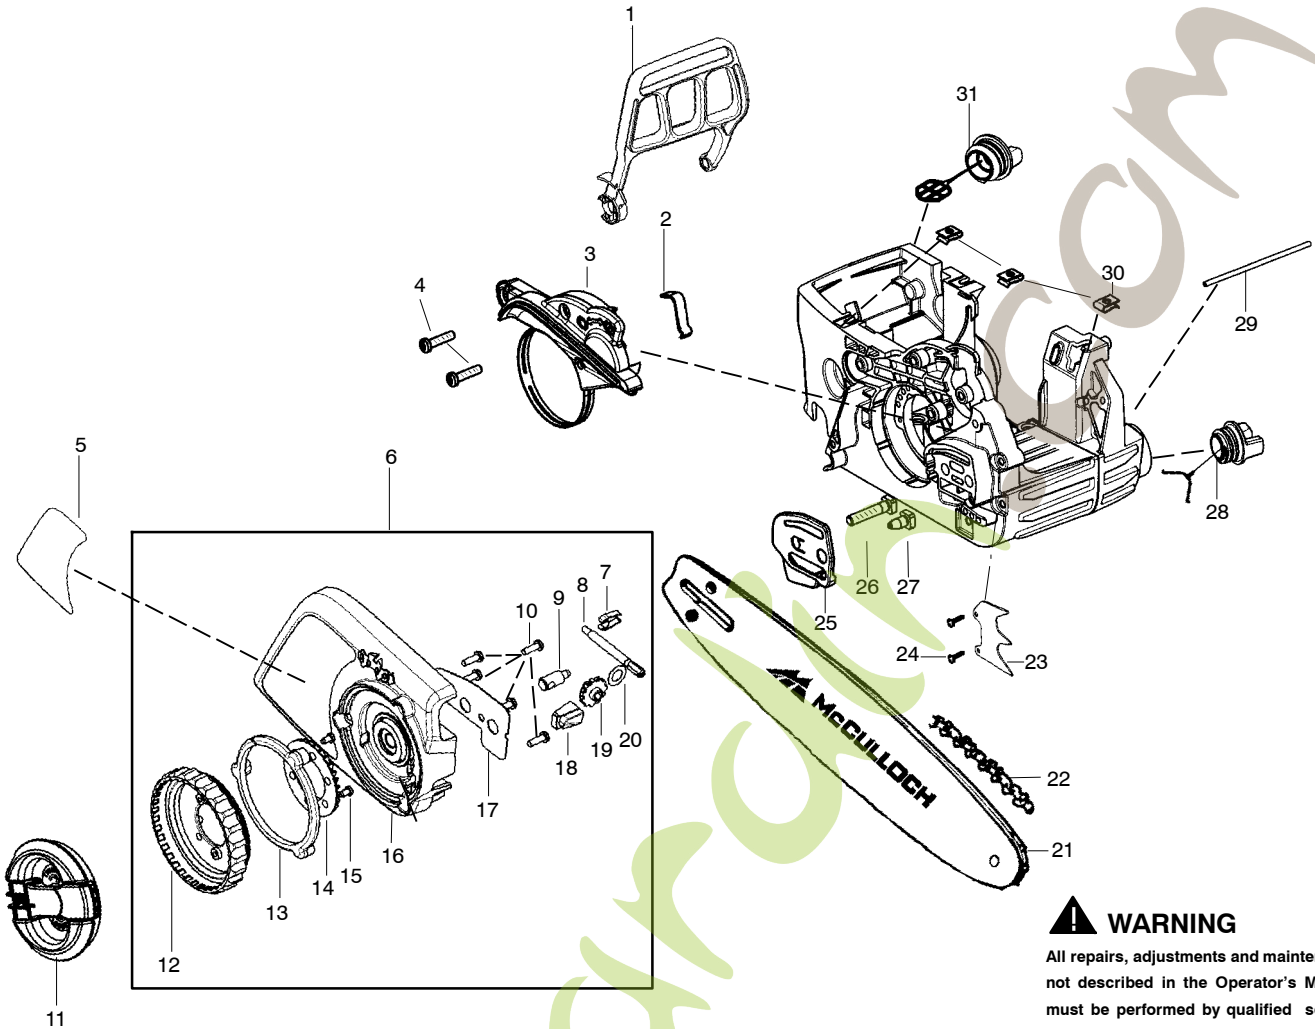

|  |     |  |                                      |
|--|-----|--|--------------------------------------|
| PARTS LIST NO.<br><b>580864601</b>   |     |  <b>McCULLOCH PARTS LIST</b> | CHAIN SAW MODEL(s)<br><b>CS 400T</b> |
| DATE<br><b>7/02/12</b>   | NEW |  | PAGE NO. <b>1</b>                    |
| <b>Note:</b> Illustration may differ from actual model due to design changes |     |  |                                      |