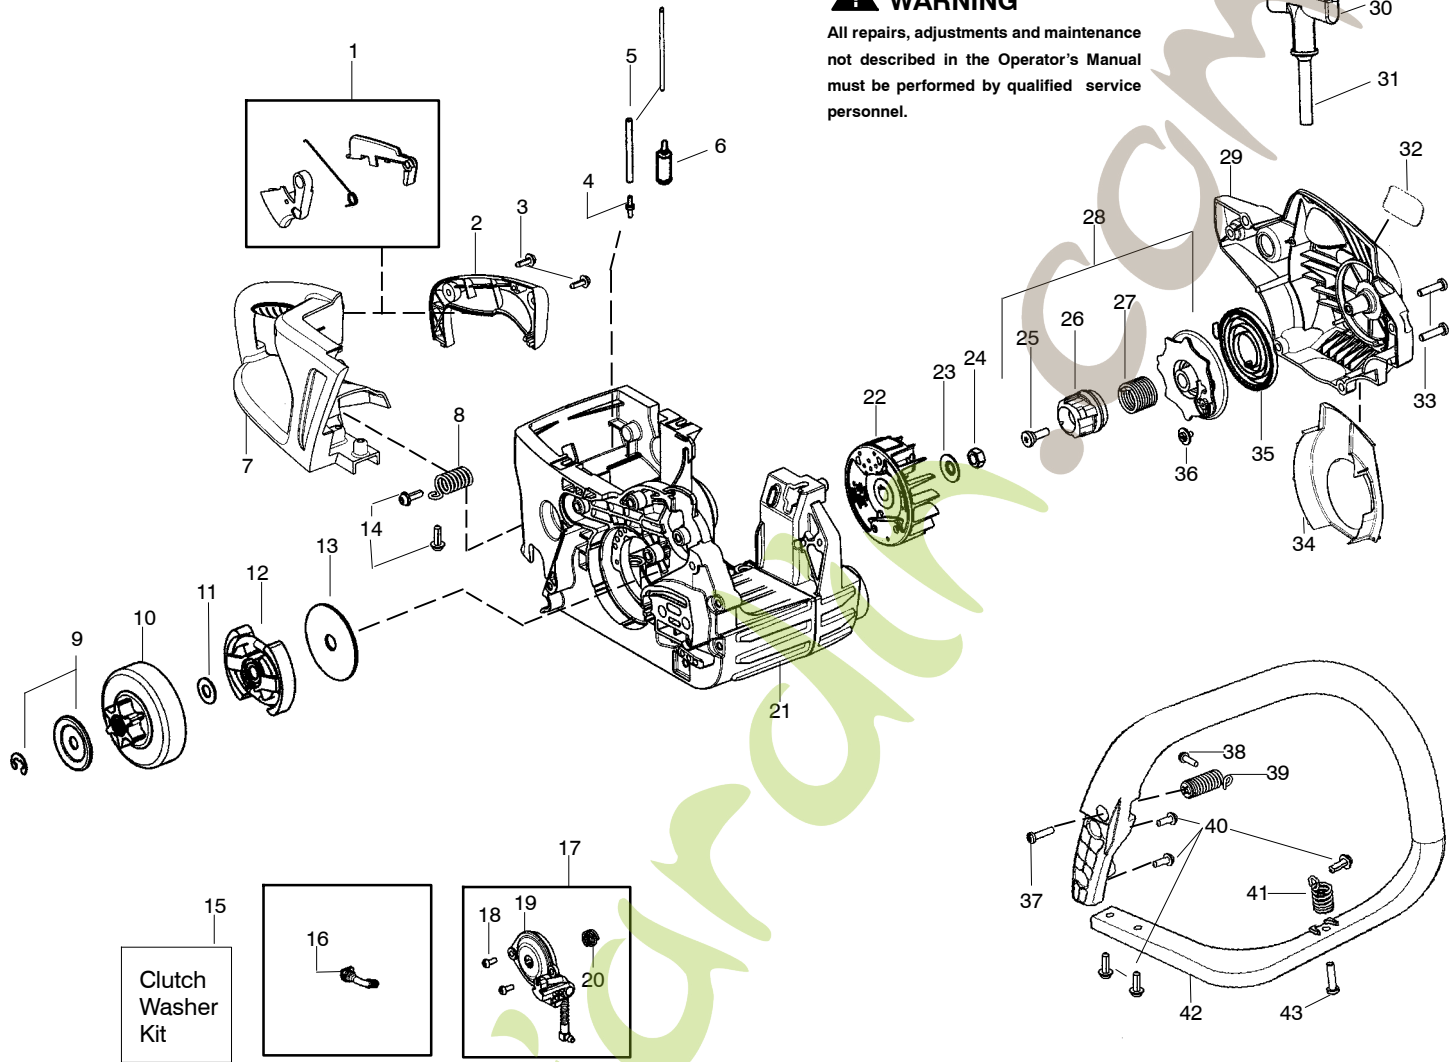

Note: Illustration may differ from actual model due to design changes

⚠ WARNING

All repairs, adjustments and maintenance not described in the Operator's Manual must be performed by qualified service personnel.

Ref.	Part No.	Description	Ref.	Part No.	Description
1.	580864201	Kit-Trigger/Lockout	22.	545016308	Assy-Flywheel
2.	545011901	Cover-Handle	23.	530015127	Washer-Flywheel
3.	530016433	Screw	24.	530016134	Nut-Flywheel
4.	530023877	Fitting-Fuel line	25.	530021179	Screw-Shoulder
5.	580727101	Kit-Fuel Line	26.	530059677	Starter Hub-EPS
6.	530095649	Assy-Fuel Pick Up	27.	530021180	Spring-EPS
7.	545012101	Handle-Rear	28.	530071966	Kit-EPS Starter Pulley (Incl. 25,26,27,36)
8.	530059475	Spring-Rear Isolator	29.	545045901	Housing-Fan
9.	---	Washer (Ref.#15)	30.	580835201	Handle-Starter
10.	530057905	Assy-Clutch Drum 3/8"	31.	530069232	Kit-Rope
11.	---	Washer (Ref.#15)	32.	580767001	Decal-Fan Housing
12.	530057907	Assy-Clutch	33.	530016432	Screw
13.	530016419	Washer-Large Clutch	34.	580678501	Baffle-Gold
14.	530015906	Screw	35.	576657801	Spring-Starter
15.	530071945	Kit-Clutch Washer (Incl. 9,11)	36.	530016080	Screw
16.	530057924	Assy-Oil Pick Up	37.	530016432	Screw
17.	530071891	Kit-Oil Pump (Incl. 18,19,20)	38.	530016443	Screw
18.	545227101	Screw	39.	530059480	Assy-Rear Iso. Spring
19.	530057931	Assy-Oil Pump	40.	530015906	Screw
20.	530037820	Gear-Worm	41.	530059479	Assy-Front Iso. Spring
21.	579061601	Assy-Chassis (Incl.) (Page 2) 4,5,8,14 (Page 1) 2,26,27,28,29,30,31)	42.	530057878	Handle-Front
			43.	530016432	Screw

↙ = NEW PART NUMBER FOR THIS IPL

★ = REFER TO THE SERVICE REFERENCE INDICATED FOR MORE INFORMATION. (LOCATED AT END OF IPL)