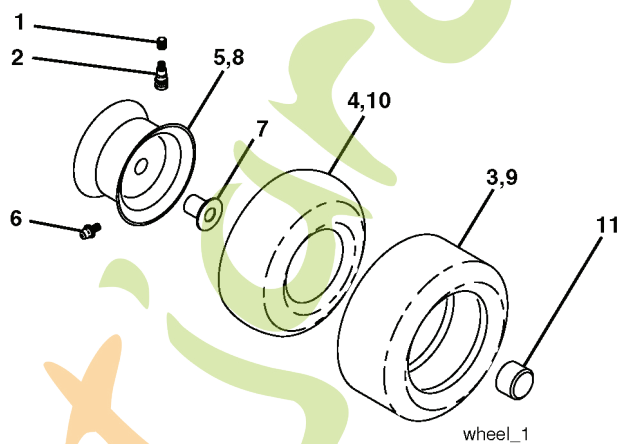

CT151, HECT151A, 954170207, 2004-01

Forêtjardin.com

SPARE PARTS LIST

ForEstjardin.com

REPAIR PARTS

TRACTOR- -MODEL NO. CT151 (HECT151A) PRODUCT NO. 954 17 02-07
CHASSIS AND ENCLOSURES

REF.	PART NO.	DESCRIPTION	REMARK
1	532174620	CHASSIS	
2	532180384	DRAWBAR	
3	817060612	SCREW	
5	532155272	DAMPER	
6	532184419	PLATE	
8	532126471	CLIP	
9	532185211	HOOD	
10	872140608	BOLT	
11	532174996	DASHBOARD	
13	532172106	DASH	
15	874180512	SCREW	
16	873510500	NUT	
17	532188893	HOOD	
18	532184921	BUMPER	
24	874780616	BOLT	
25	819131312	WASHER	
26	873800600	NUT	
28	532183538	GRILL	
30	532179645	FENDER	
31	532165156	BRACKET	
33	532181057	FOOTREST	
34	532181058	FOOTREST	
35	872110606	BOLT	
37	817490508	SCREW	
38	532181748	BRACKET	
39	532174714	BRACKET PIVOT LASER LT	
58	532187154	DUCT	
69	532142432	SCREW	
89	532182635	CONSOLE	
145	532156524	SHAFT	
162	532180382	BRACKET	
163	532180383	BRACKET	
164	532165605	SUPPORT	
165	532181100	COVER	
166	532171875	SCREW	
170	532178862	PLATE	
171	872140620	BOLT	
172	819132016	WASHER	
173	873510600	NUT	
175	532188203	DOOR TRAP	
179	532188202	ROD PIVOT FBI	
184	532174662	BRACKET	
185	532181101	KNOB	
186	532160793	LATCH	
187	532125004	NUT	
188	819061216	WASHER	
189	810071000	WASHER	
190	871081010	SCREW	
198	532168937	WASHER	
205	817490608	SCREW	
207	817670508	SCREW	
208	817670608	SCREW	
209	817000612	SCREW	
212	532183548	INSERT	
256	532181361	COVER	
258	532185213	LENS	
259	532185214	LENS	
260	532185216	INSERT	
261	532185212	INSERT	
265	532185704	SEALING	
266	532185703	SEALING	
272	532188895	VENT HOOD LH	
273	532188896	VENT HOOD RH	
--	532005479	PLUG	

for extended.com

REPAIR PARTS

TRACTOR- -MODEL NO. CT151 (HECT151A) PRODUCT NO. 954 17 02-07

WHEELS & TIRES

REF.	PART NO.	DESCRIPTION	REMARK
1	532059192	CAP VALVE	
2	532065139	NIPPLE	
3	532106222	TIRE	
4	532059904	HOSE	
5	532138336	RIM	
6	532124957	FITTING	
7	532124959	BEARING	
8	532138337	RIM SPROCKET	
9	532106268	TIRE	
10	532124926	HOSE	
11	532175039	HUB CAP	
--	532144334	SEALING FOAM	