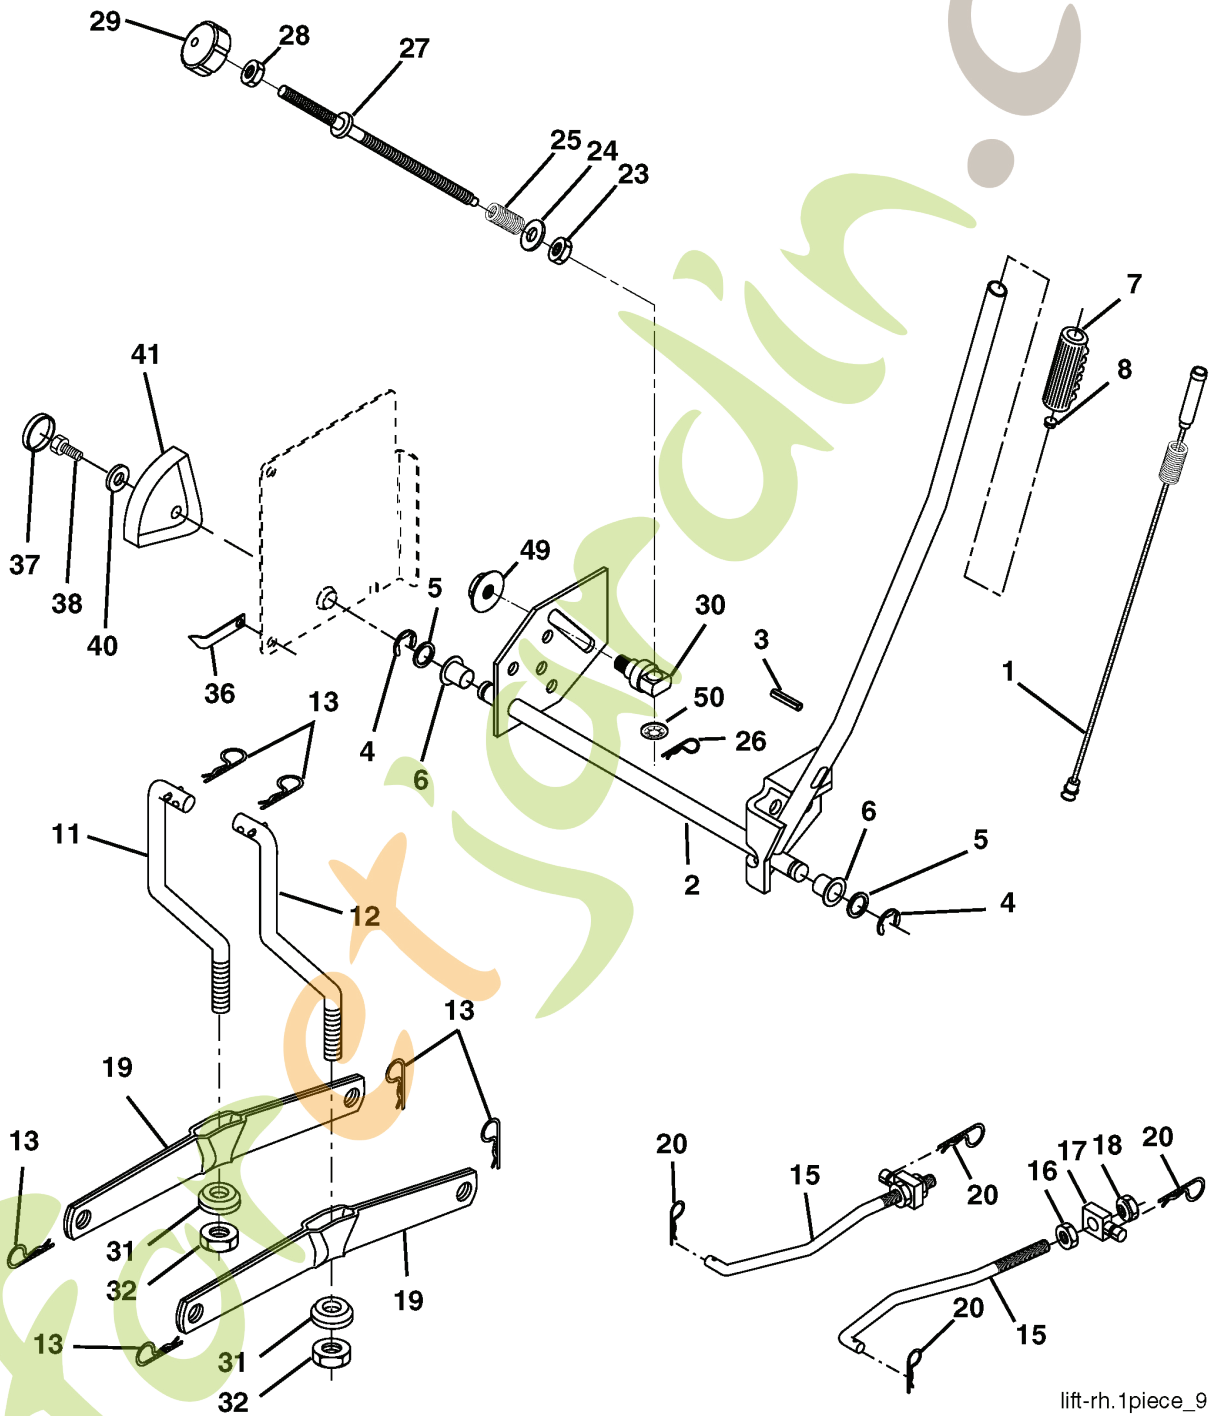

for extended.com

REPAIR PARTS

TRACTOR- -MODEL NO. CT151 (HECT151A) PRODUCT NO. 954 17 02-07

WHEELS & TIRES

REF.	PART NO.	DESCRIPTION	REMARK
1	532059192	CAP VALVE	
2	532065139	NIPPLE	
3	532106222	TIRE	
4	532059904	HOSE	
5	532138336	RIM	
6	532124957	FITTING	
7	532124959	BEARING	
8	532138337	RIM SPROCKET	
9	532106268	TIRE	
10	532124926	HOSE	
11	532175039	HUB CAP	
--	532144334	SEALING FOAM	

ForEstjardin.com

REPAIR PARTS

TRACTOR- -MODEL NO. CT151 (HECT151A) PRODUCT NO. 954 17 02-07
ENGINE

OPTIONAL EQUIPMENT
Spark Arrester

REF.	PART NO.	DESCRIPTION	REMARK
1	532170805	CONTROL THROT /CH FLAG	
2	817720408	SCREW	
4	532188655	MUFFLER	
8	532171877	BOLT	
13	532185909	GASKET	
14	532148456	TUBE	
16	811050600	WASHER	
23	532169837	HEAT SHIELD	
29	532137180	SPARK ARRESTER KIT	
31	532183361	TANK	
32	532140527	FUEL CAP	
33	532123487	HOSE CLAMP	
37	532137040	HOSE	
38	532181654	PLUG	
44	817670412	SCREW	
45	817000612	SCREW	
46	819091416	WASHER	
81	873510400	NUT	
105	817120616	SCREW	
116	532184362	NUT	
117	532188654	TUBE EXHAUST	

forretjardin.com

REPAIR PARTS

TRACTOR- -MODEL NO. CT151 (HECT151A) PRODUCT NO. 954 17 02-07
MOWER LIFT

lift-rh.1piece_9

REF.	PART NO.	DESCRIPTION	REMARK
1	532159460	WIRE	
2	532159471	LEVER	
3	532105767	PIN RETAINING SCREW	
4	812000002	RETAINER RING	
5	819211621	WASHER	
6	532120183	BEARING	
7	532125631	HANDLE	
8	532124526	KNOB	
11	532165829	ROD	
12	532165831	ROD	
13	532124670	RETAINER RING	
15	532173288	LINK	
16	873350800	NUT	
17	532175689	BRACKET	
18	873800800	NUT	
19	532139868	LEVER	
20	532163552	CLIP	
23	532110807	NUT	
24	819131016	WASHER	
25	532124874	SPRING	
26	532169484	PIN	
27	532126971	LEVER	
28	873350600	NUT	
29	532138057	KNOB	
30	532150233	TRUNNION	
31	532169865	BEARING	
32	873540600	NUT	
36	532155097	INDICATOR	
37	532123935	PLUG	
38	817060516	SCREW	
40	819112410	WASHER	
41	532123934	INDICATOR	
49	532145212	NUT	
50	532110452	NUT	