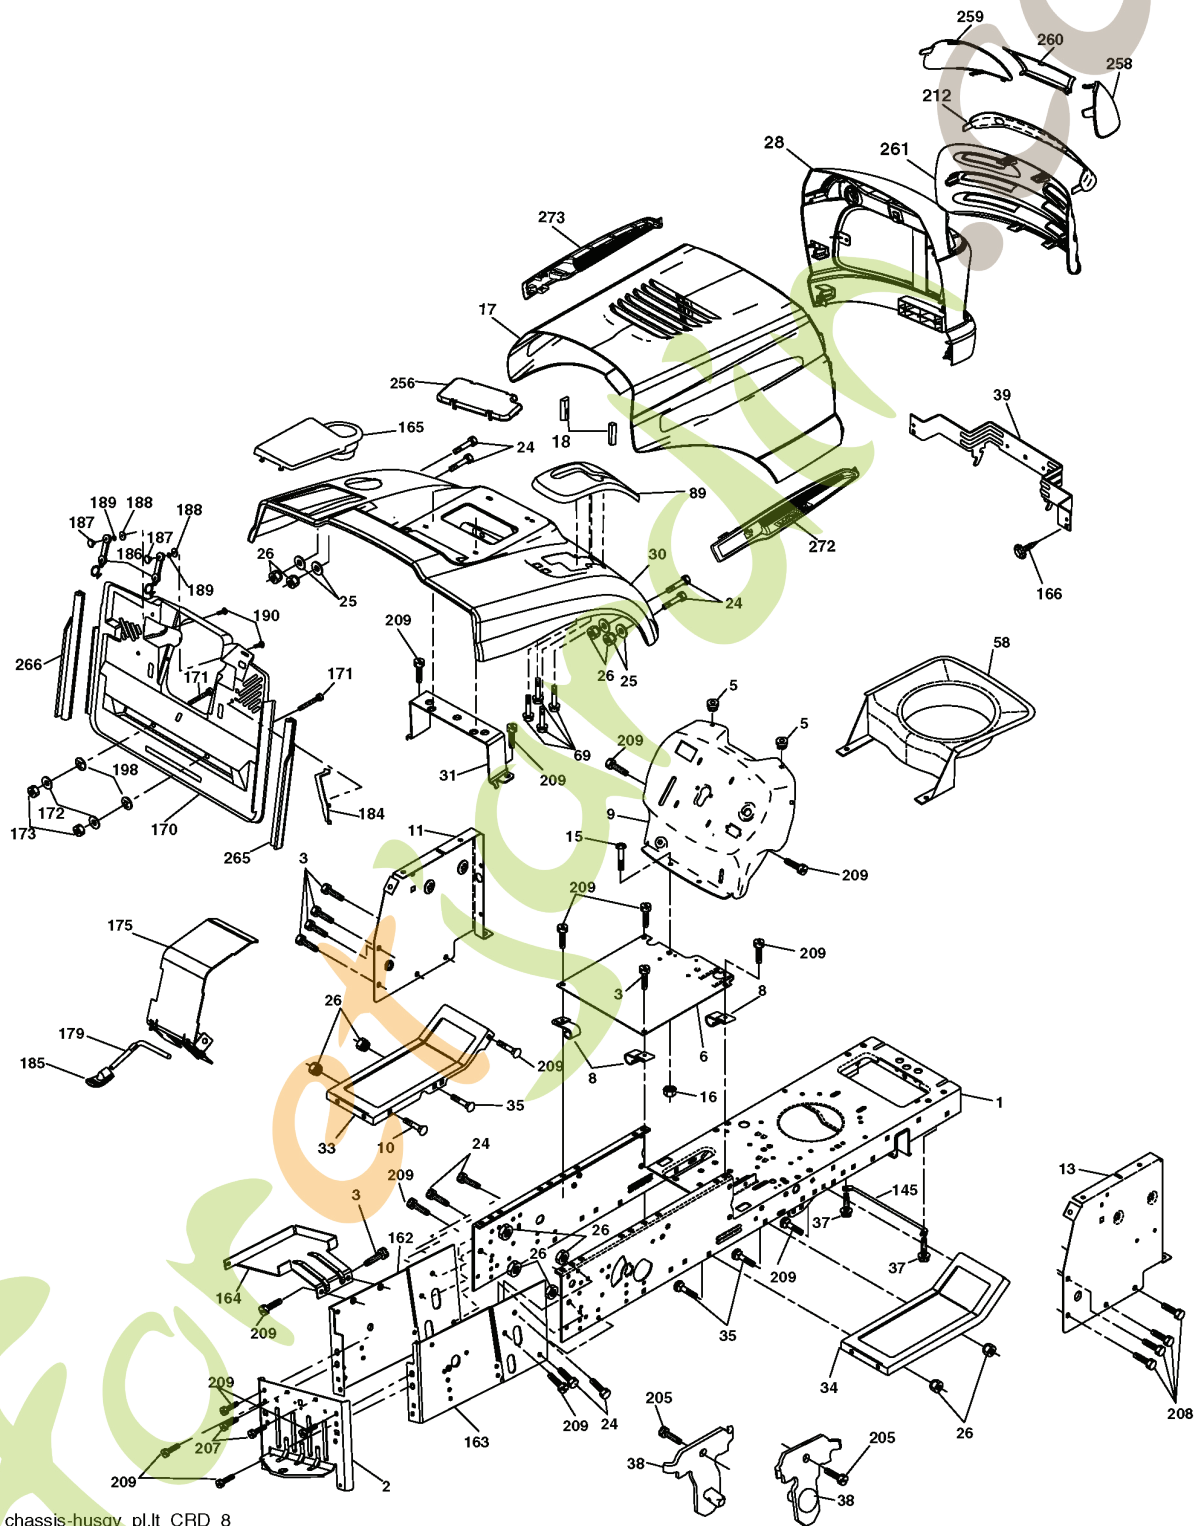

CT151, HECT151A, 954170207, 2004-01

Forêtjardin.com

SPARE PARTS LIST

ForEstjardin.com

REPAIR PARTS

TRACTOR- -MODEL NO. CT151 (HECT151A) PRODUCT NO. 954 17 02-07
CHASSIS AND ENCLOSURES

REF.	PART NO.	DESCRIPTION	REMARK
1	532174620	CHASSIS	
2	532180384	DRAWBAR	
3	817060612	SCREW	
5	532155272	DAMPER	
6	532184419	PLATE	
8	532126471	CLIP	
9	532185211	HOOD	
10	872140608	BOLT	
11	532174996	DASHBOARD	
13	532172106	DASH	
15	874180512	SCREW	
16	873510500	NUT	
17	532188893	HOOD	
18	532184921	BUMPER	
24	874780616	BOLT	
25	819131312	WASHER	
26	873800600	NUT	
28	532183538	GRILL	
30	532179645	FENDER	
31	532165156	BRACKET	
33	532181057	FOOTREST	
34	532181058	FOOTREST	
35	872110606	BOLT	
37	817490508	SCREW	
38	532181748	BRACKET	
39	532174714	BRACKET PIVOT LASER LT	
58	532187154	DUCT	
69	532142432	SCREW	
89	532182635	CONSOLE	
145	532156524	SHAFT	
162	532180382	BRACKET	
163	532180383	BRACKET	
164	532165605	SUPPORT	
165	532181100	COVER	
166	532171875	SCREW	
170	532178862	PLATE	
171	872140620	BOLT	
172	819132016	WASHER	
173	873510600	NUT	
175	532188203	DOOR TRAP	
179	532188202	ROD PIVOT FBI	
184	532174662	BRACKET	
185	532181101	KNOB	
186	532160793	LATCH	
187	532125004	NUT	
188	819061216	WASHER	
189	810071000	WASHER	
190	871081010	SCREW	
198	532168937	WASHER	
205	817490608	SCREW	
207	817670508	SCREW	
208	817670608	SCREW	
209	817000612	SCREW	
212	532183548	INSERT	
256	532181361	COVER	
258	532185213	LENS	
259	532185214	LENS	
260	532185216	INSERT	
261	532185212	INSERT	
265	532185704	SEALING	
266	532185703	SEALING	
272	532188895	VENT HOOD LH	
273	532188896	VENT HOOD RH	
--	532005479	PLUG	

for extended.com

REPAIR PARTS

TRACTOR- -MODEL NO. CT151 (HECT151A) PRODUCT NO. 954 17 02-07

WHEELS & TIRES

REF.	PART NO.	DESCRIPTION	REMARK
1	532059192	CAP VALVE	
2	532065139	NIPPLE	
3	532106222	TIRE	
4	532059904	HOSE	
5	532138336	RIM	
6	532124957	FITTING	
7	532124959	BEARING	
8	532138337	RIM SPROCKET	
9	532106268	TIRE	
10	532124926	HOSE	
11	532175039	HUB CAP	
--	532144334	SEALING FOAM	