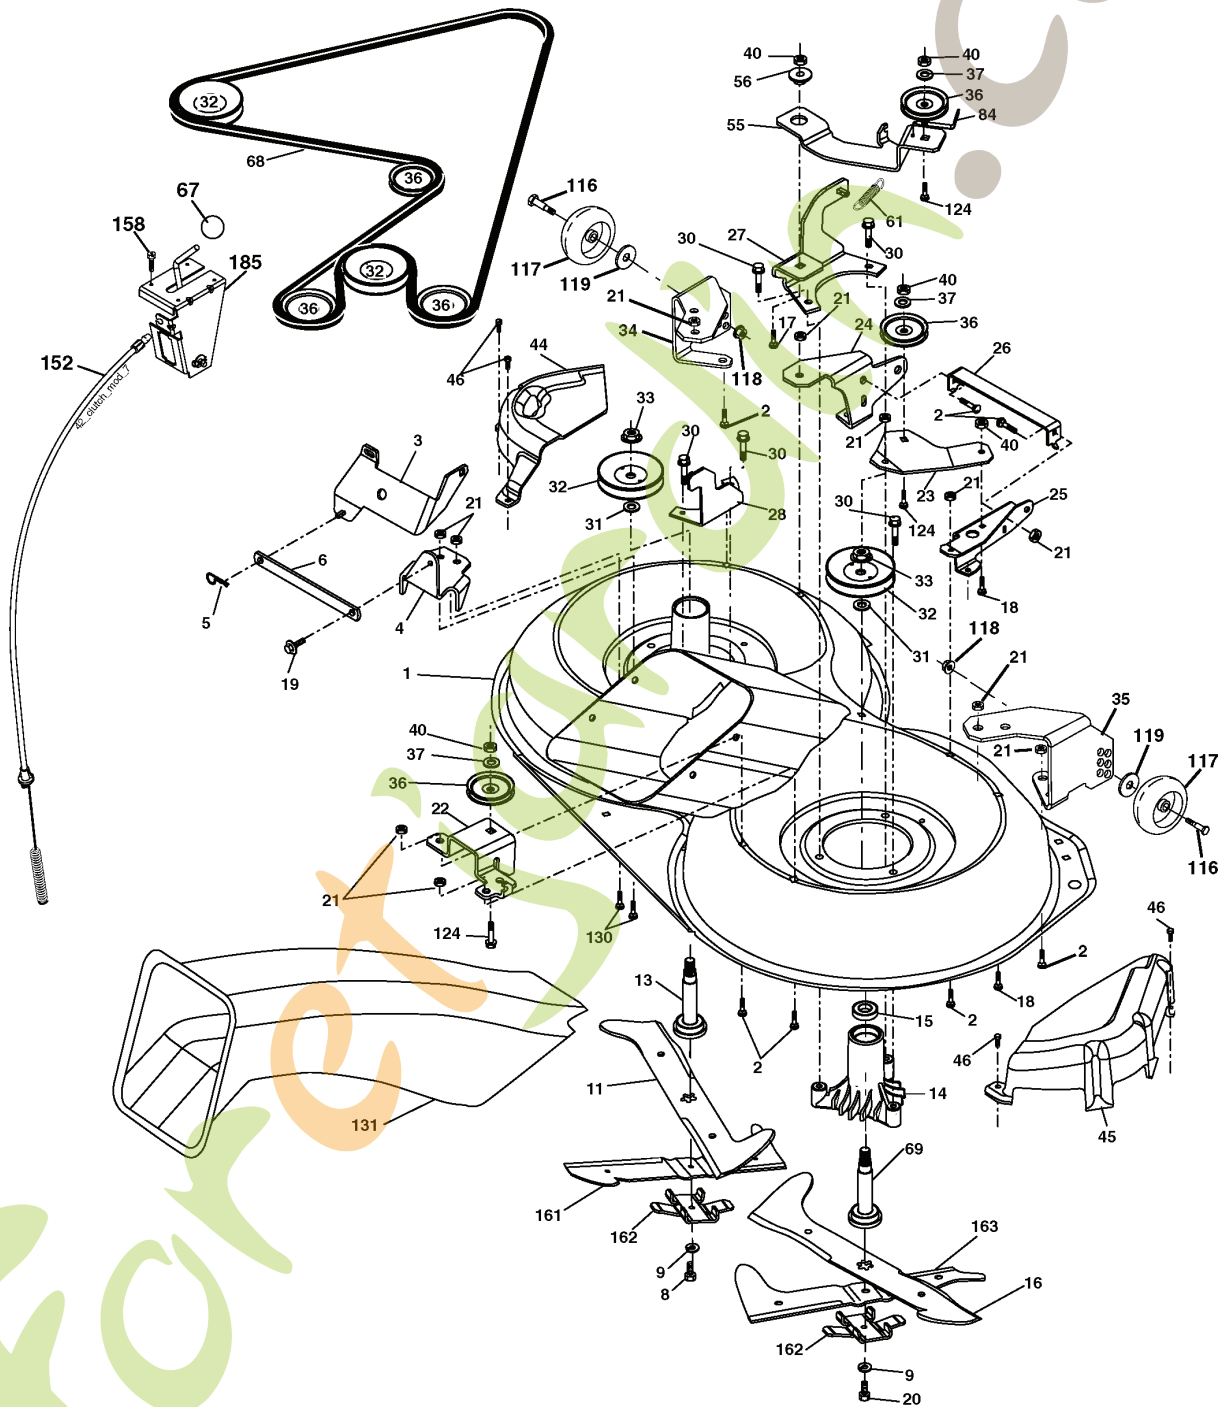

REPAIR PARTS

TRACTOR- -MODEL NO. CT151 (HECT151A) PRODUCT NO. 954 17 02-07
MOWER

REF.	PART NO.	DESCRIPTION	REMARK
1	532165552	HOUSING	
2	872140506	BOLT	
3	532165569	BRACKET	
4	532165558	BRACKET	
5	532124670	RETAINER RING	
6	532165557	ROD	
8	532181712	BOLT	
9	810030600	WASHER	
11	532186385	BLADE	
13	532137645	SHAFT	
14	532128774	BEARING HOUSING	
15	532110485	BEARING	
16	532186386	BLADE	
17	872140610	BOLT	
18	872110606	BOLT	
19	532132827	SPEC. BOLT	
20	532181713	BOLT	
21	873680500	NUT	
22	532165243	BRACKET	
23	532165446	PLATE	
24	532165242	BRACKET	
25	532165244	BRACKET	
26	532165237	ROD	
27	532165568	BRACKET	
28	532165567	BRACKET	
30	532173984	SCREW	
31	532187690	WASHER	
32	532153531	PULLEY	
33	532178342	NUT	
34	532165239	BRACKET	
35	532165238	BRACKET	
36	532146763	PULLEY	
37	819131316	WASHER	
40	873680600	NUT	
44	532175538	COVER	
45	532175539	COVER	
46	532137729	SCREW	
55	532165445	LEVER	
56	532165723	SPACER	
61	532165945	SPRING	
67	532106932	KNOB	
68	532180217	BELT	
69	532165482	SHAFT	
84	532156085	BELT GUIDE	
116	532184219	BOLT	
117	532133957	WHEEL	
118	873930600	NUT	
119	819121414	WASHER	
124	872110612	BOLT	
130	872110506	BOLT	
131	532165661	PIPE	
152	532176074	WIRE	
158	817720408	SCREW	
161	532186387	BLADE	
162	532180878	ADAPTER	
163	532186388	BLADE	
185	532188234	CABLE	
--	532181857	BEARING HOUSING	
--	532181858	BEARING HOUSING	
--	532188523	HOUSING	

for more details visit www.korexindia.com