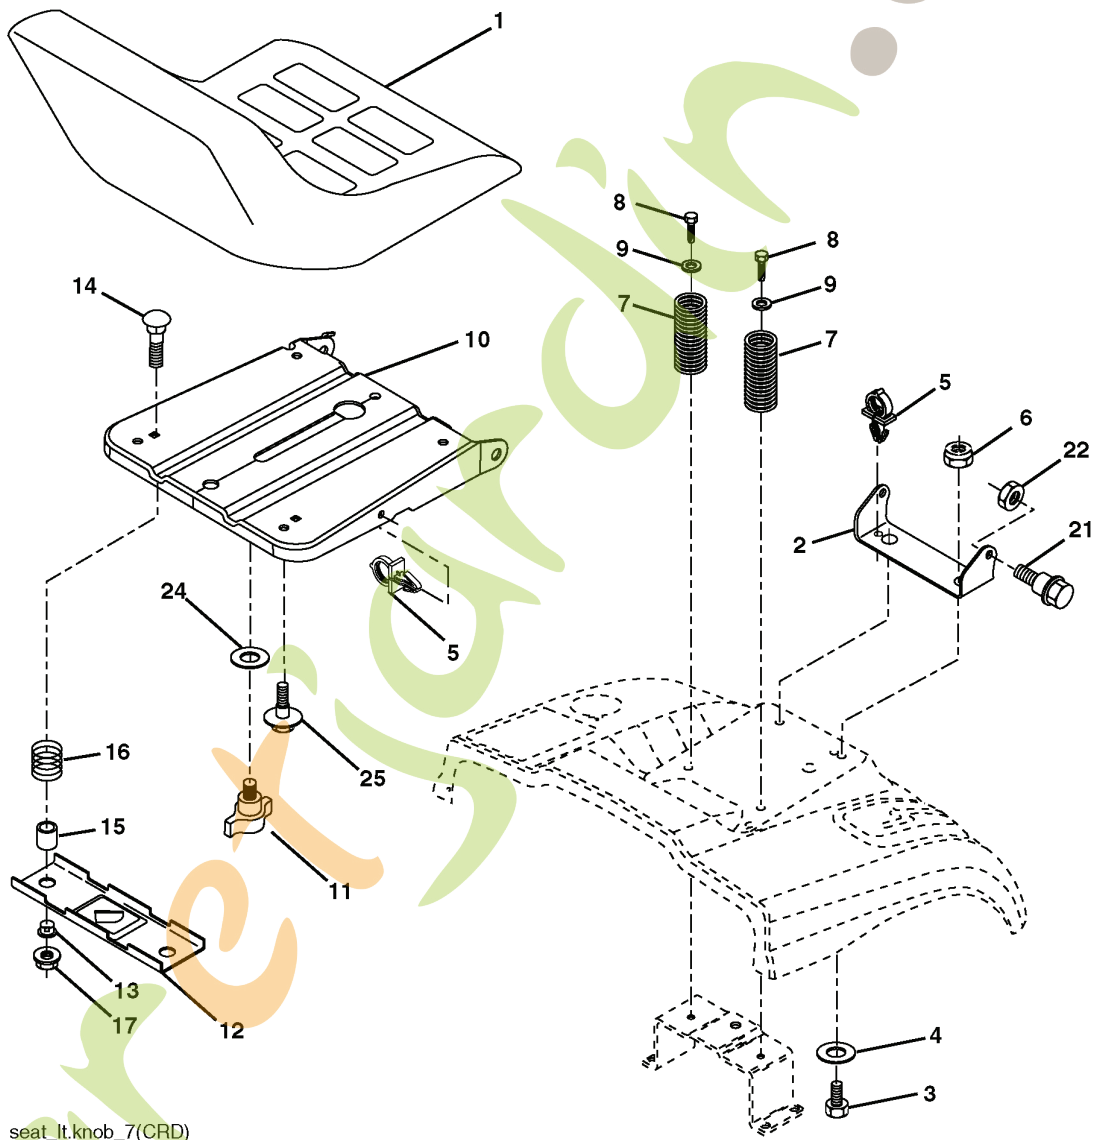

forretjardin.com

REPAIR PARTS

TRACTOR- -MODEL NO. CT151 (HECT151A) PRODUCT NO. 954 17 02-07
MOWER LIFT

lift-rh.1piece_9

REF.	PART NO.	DESCRIPTION	REMARK
1	532159460	WIRE	
2	532159471	LEVER	
3	532105767	PIN RETAINING SCREW	
4	812000002	RETAINER RING	
5	819211621	WASHER	
6	532120183	BEARING	
7	532125631	HANDLE	
8	532124526	KNOB	
11	532165829	ROD	
12	532165831	ROD	
13	532124670	RETAINER RING	
15	532173288	LINK	
16	873350800	NUT	
17	532175689	BRACKET	
18	873800800	NUT	
19	532139868	LEVER	
20	532163552	CLIP	
23	532110807	NUT	
24	819131016	WASHER	
25	532124874	SPRING	
26	532169484	PIN	
27	532126971	LEVER	
28	873350600	NUT	
29	532138057	KNOB	
30	532150233	TRUNNION	
31	532169865	BEARING	
32	873540600	NUT	
36	532155097	INDICATOR	
37	532123935	PLUG	
38	817060516	SCREW	
40	819112410	WASHER	
41	532123934	INDICATOR	
49	532145212	NUT	
50	532110452	NUT	

for more details visit www.korexindia.com

REPAIR PARTS

TRACTOR- -MODEL NO. CT151 (HECT151A) PRODUCT NO. 954 17 02-07
SEAT ASSEMBLY

seat_lt.knob_7(CRD)

REF.	PART NO.	DESCRIPTION	REMARK
1	532184992	SEAT	
2	532140551	BRACKET	
3	871110616	SCREW	
4	819131610	WASHER	
5	532145006	CLIP	
6	873800600	NUT	
7	532124181	SPRING	
8	817000616	SCREW	
9	819131614	WASHER	
10	532182493	BRACKET	
11	532166369	WING NUT	
12	532121246	BRACKET	
13	532121248	BUSHING	
14	872050412	BOLT	
15	532134300	SPACER	
16	532121250	SPRING	
17	532123976	LOCKNUT	
21	532171852	BOLT	
22	873800500	LOCK NUT	
24	819171912	WASHER	
25	532127018	BOLT	