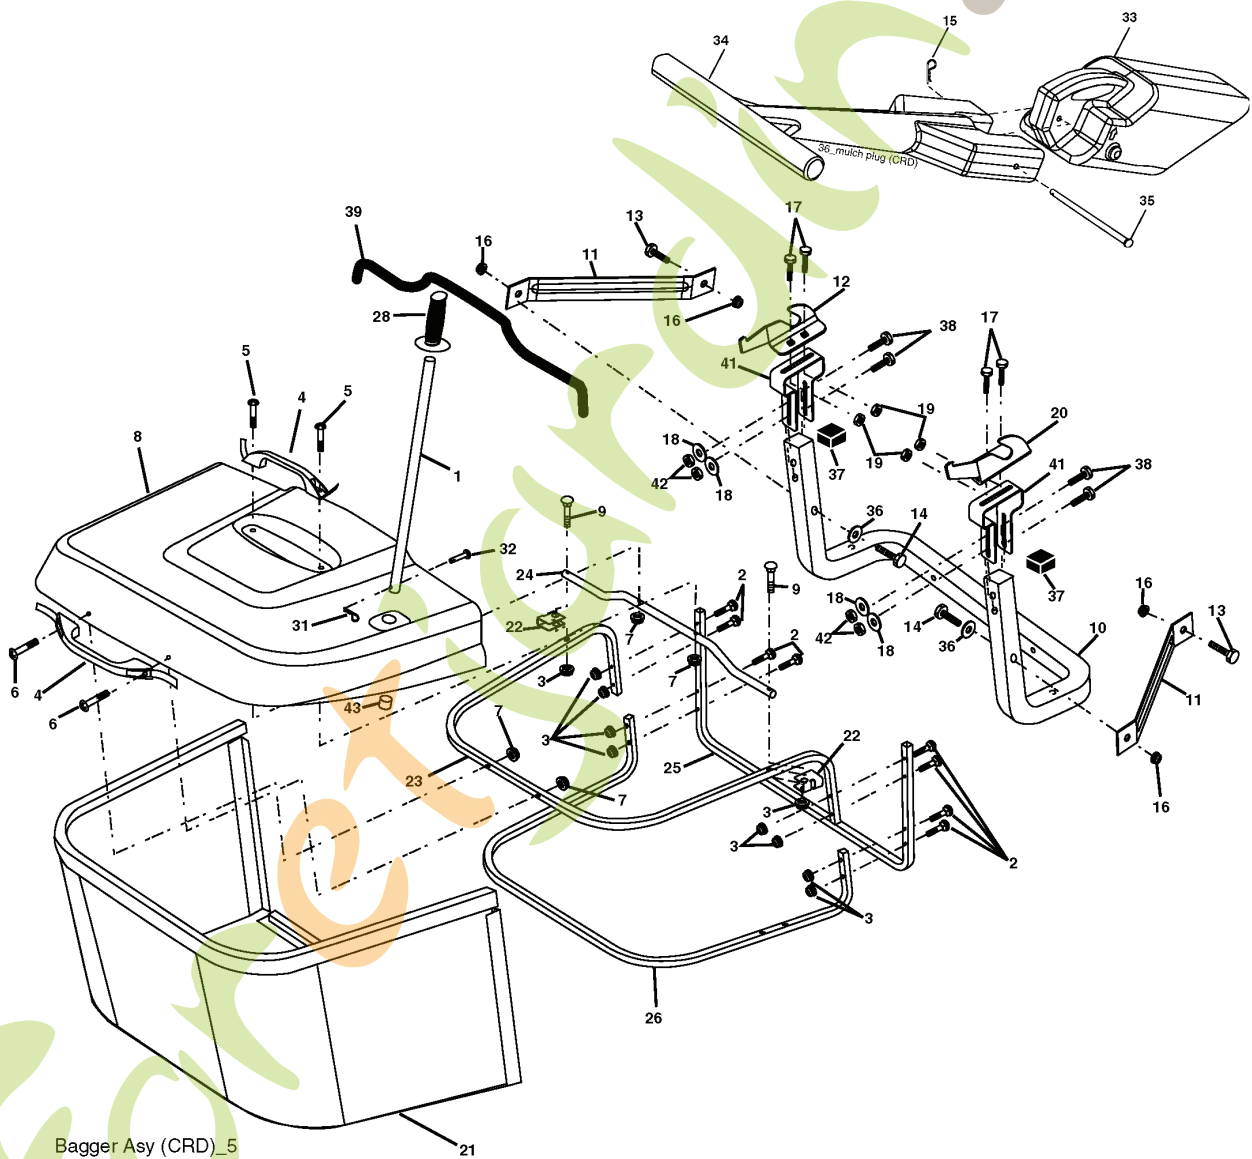

REF.	PART NO.	DESCRIPTION	REMARK
3	532188923	DECAL	
4	532189149	DECAL.CAPOT	
5	532188925	DECAL	
7	532188921	DECAL	
8	532159737	DECAL	
9	532188929	DECAL	
10	532145005	DECAL	
11	532182166	DECAL	
12	532182166	DECAL	
14	532159736	DECAL	
17	532140837	DECAL	
21	532166286	DECAL	
--	532138311	DECAL	
--	532181091	PLATE	
--	532181090	PLATE	
--	532182621	DECAL	
--	532180435	DECAL	
--	532188314	OPERATORS MANUAL	
--	532188315	OPERATORS MANUAL	

ForEtjardin.com

REPAIR PARTS

TRACTOR- -MODEL NO. CT151 (HECT151A) PRODUCT NO. 954 17 02-07
BAGGER

Bagger Asy (CRD)_5