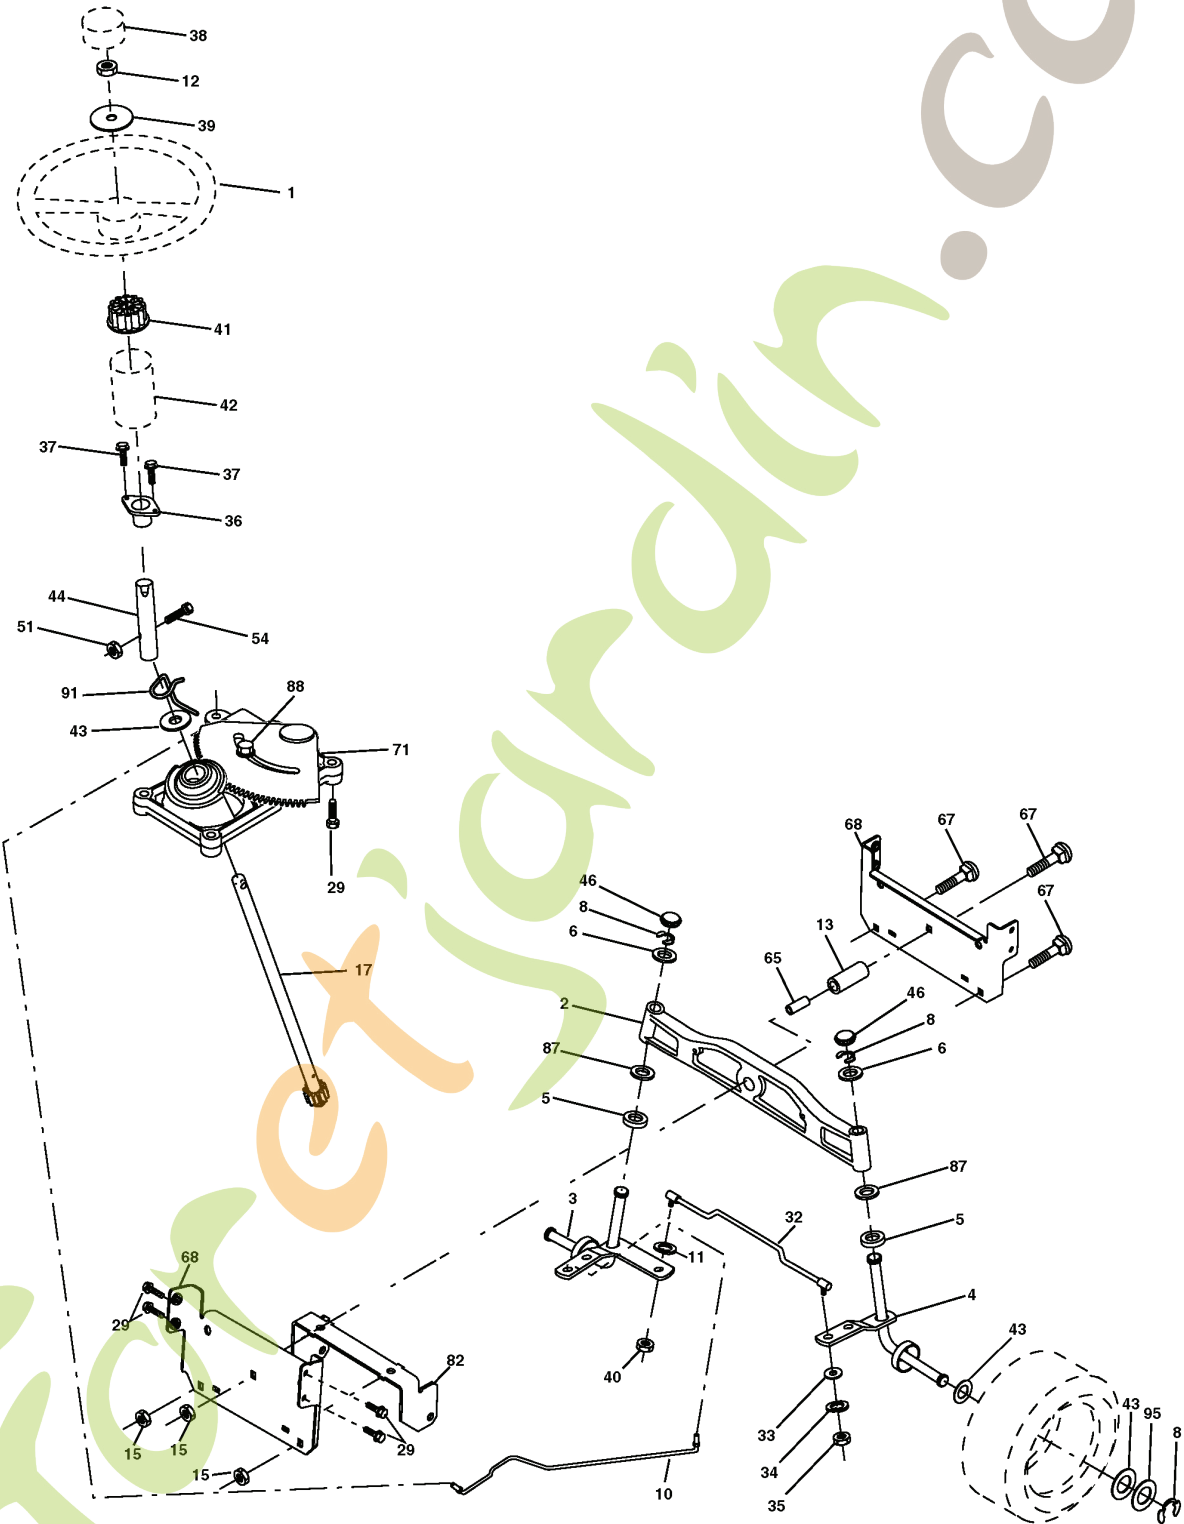

REPAIR PARTS

TRACTOR- -MODEL NO. CT151 (HECT151A) PRODUCT NO. 954 17 02-07
STEERING ASSEMBLY

steering_pl.it_29

REF.	PART NO.	DESCRIPTION	REMARK
1	532166627	STEERING WHEEL	
2	532184706	SHAFT	
3	532169840	SPINDLE	
4	532169839	SPINDLE	
5	532124931	WASHER	
6	532121748	WASHER	
8	812000029	RETAINER RING	
10	532175121	ROD	
11	810040600	WASHER	
12	873940800	NUT	
13	532136518	PIPE	
15	532145212	NUT	
17	532180641	SHAFT	
29	817000612	SCREW	
32	532170162	ROD	
33	819111216	WASHER	
34	810040500	WASHER	
35	873540500	NUT	
36	532155099	BUSHING	
37	532152927	SCREW	
38	532166626	INSERT	
39	819182411	WASHER	
40	532124701	NUT	
41	532159945	ADAPTER	
42	532169634	SLEEVE	
43	532121749	WASHER	
44	532180640	SHAFT	
46	532121232	HUB CAP	
51	873540400	NUT	
54	871130420	BOLT	
65	532160367	SPACER	
67	872110618	BOLT	
68	532169827	SHAFT	
71	532175146	STEERING GEAR	
82	532169835	BRACKET	
87	532173966	WASHER	
88	532175118	BOLT	
91	532175553	SPRING	
95	532188967	WASHER	

forretjardir.com