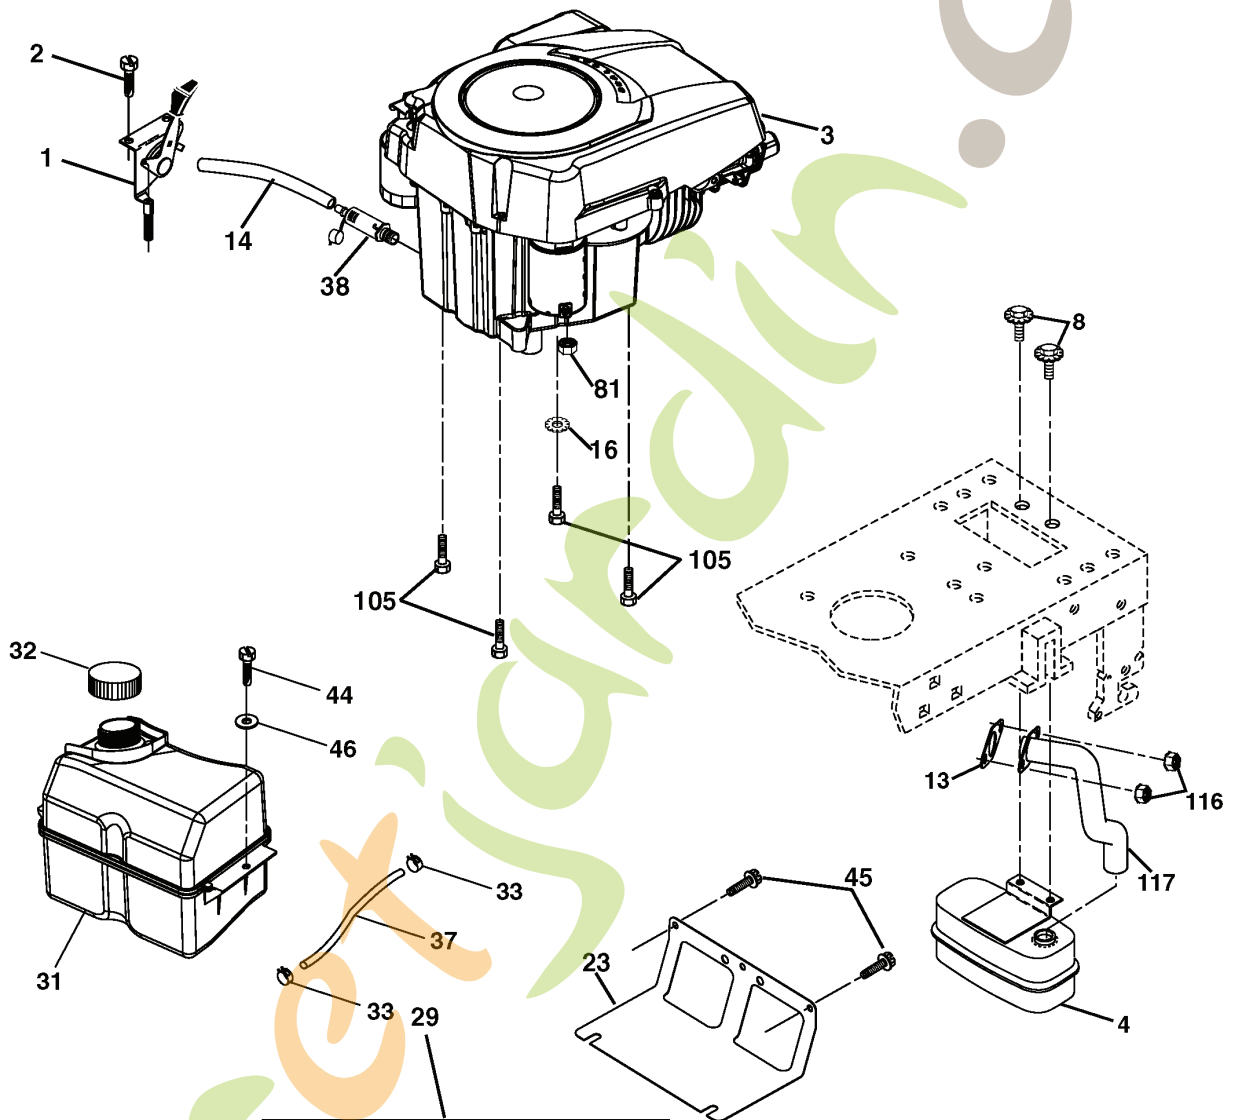

REPAIR PARTS

TRACTOR- -MODEL NO. CT151 (HECT151A) PRODUCT NO. 954 17 02-07
ENGINE

OPTIONAL EQUIPMENT
Spark Arrester

REF.	PART NO.	DESCRIPTION	REMARK
1	532170805	CONTROL THROT /CH FLAG	
2	817720408	SCREW	
4	532188655	MUFFLER	
8	532171877	BOLT	
13	532185909	GASKET	
14	532148456	TUBE	
16	811050600	WASHER	
23	532169837	HEAT SHIELD	
29	532137180	SPARK ARRESTER KIT	
31	532183361	TANK	
32	532140527	FUEL CAP	
33	532123487	HOSE CLAMP	
37	532137040	HOSE	
38	532181654	PLUG	
44	817670412	SCREW	
45	817000612	SCREW	
46	819091416	WASHER	
81	873510400	NUT	
105	817120616	SCREW	
116	532184362	NUT	
117	532188654	TUBE EXHAUST	

forretjardin.com