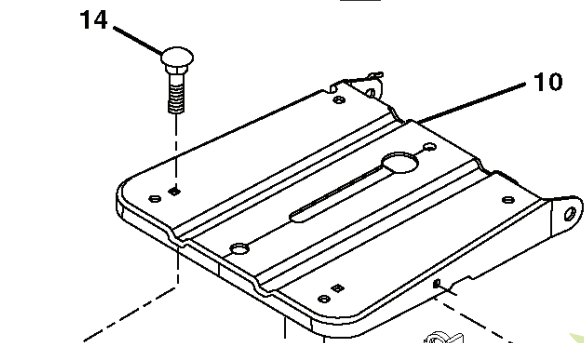

forretjardn.com

IGNITION SWITCH

POSITION	CIRCUIT	"MAKE"
OFF	M+G+A1	
RUN/OVERRIDE	B+A1	
RUN	B+A1	L+A2
START	B+S+A1	

WIRING INSULATED CLIPS
 NOTE: IF WIRING INSULATED CLIPS WERE REMOVED FOR SERVICING OF UNIT, THEY SHOULD BE RE-INSTALLED TO PROPERLY SECURE YOUR WIRING.

03048

PTO SWITCH

POSITION	CIRCUIT
OFF	C + G, B + H
ON	C + F, B + E, A + D

RELAY

● NON-REMOVABLE CONNECTIONS

○ REMOVABLE CONNECTIONS

ForêtJardin.com

seat_lt.knob_7(CRD)