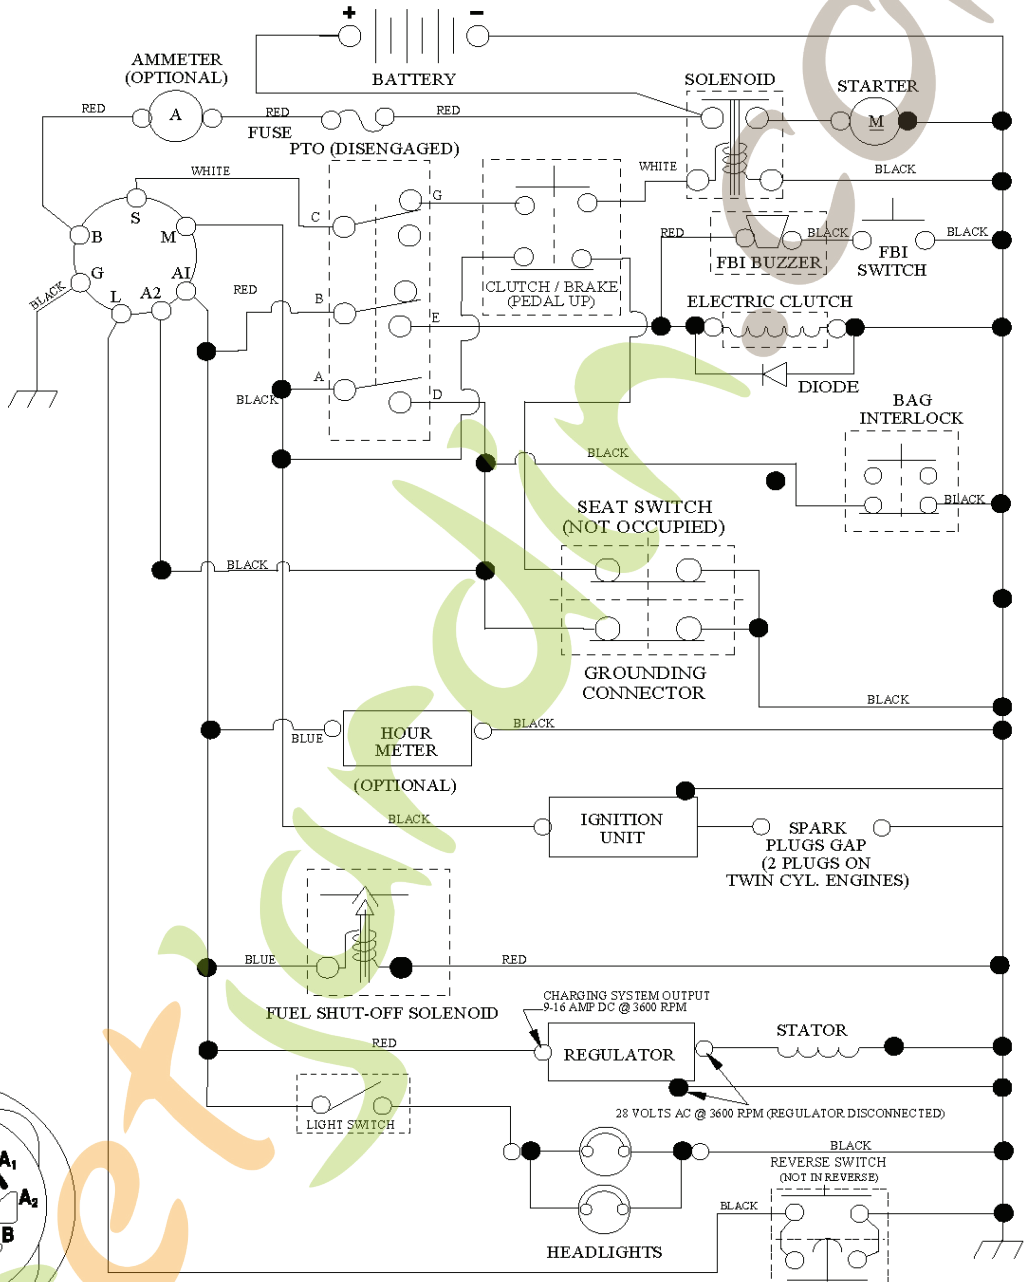

IGNITION SWITCH

POSITION	CIRCUIT	"MAKE"
OFF	M+G+A1	
RUN/OVERRIDE	B+A1	
RUN	B+A1	L+A2
START	B+S+A1	

WIRING INSULATED CLIPS
NOTE: IF WIRING INSULATED CLIPS WERE REMOVED FOR SERVICING OF UNIT, THEY SHOULD BE RE-INSTALLED TO PROPERLY SECURE YOUR WIRING.

03048

PTO SWITCH

POSITION	CIRCUIT
OFF	C + G, B + H
ON	C + F, B + E, A + D

● NON-REMOVABLE CONNECTIONS

○ REMOVABLE CONNECTIONS