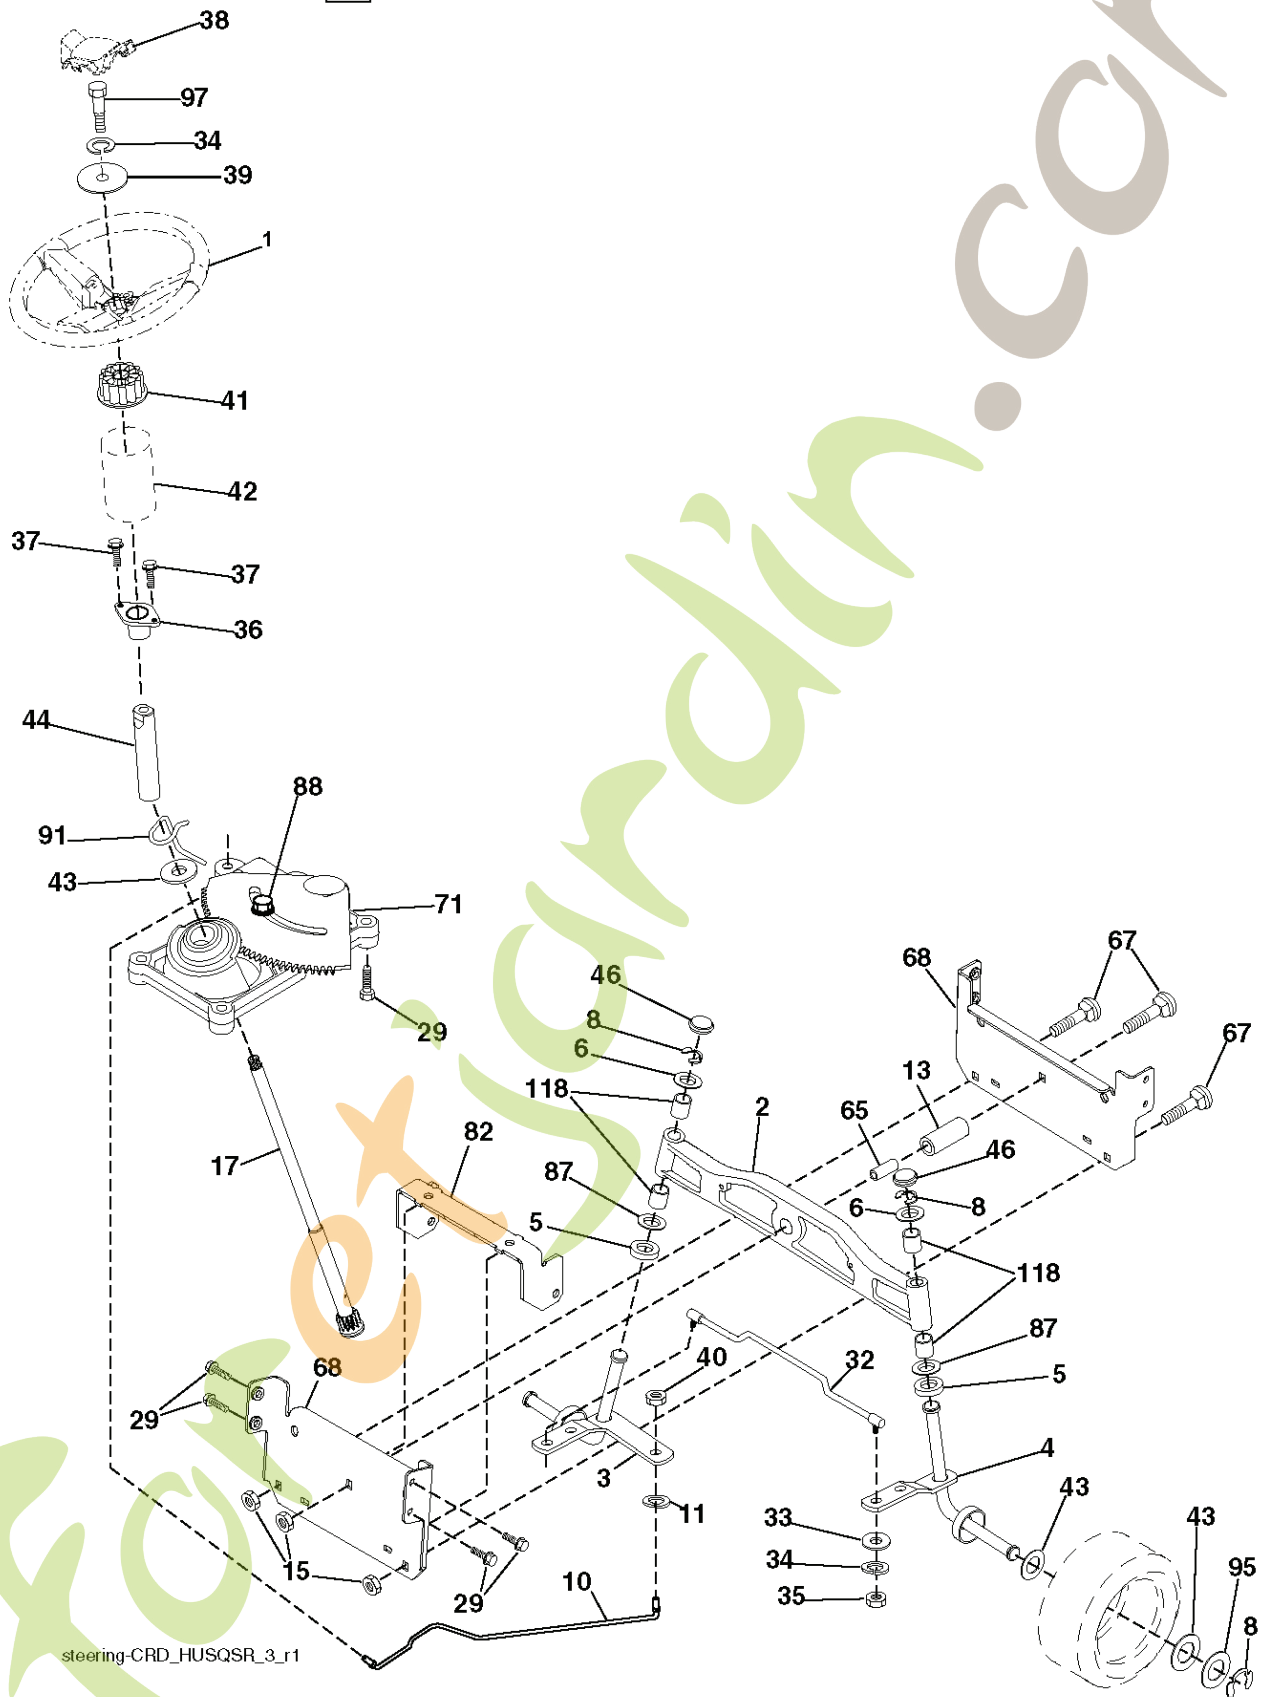

steering-CRD_HUSQSR_3_r1

REF.	PART NO.	DESCRIPTION	REMARK	QTY.	KIT
1	532416480	STEERING WHEEL		1	
2	532193542	AXLE		1	
3	532169840	SPINDLE		1	
4	532169839	SPINDLE		1	
5	532124931	WASHER		1	
6	532121748	WASHER		1	
8	812000029	RETAINER RING		1	
10	532175121	ROD		1	
11	810040600	WASHER		1	
13	532136518	PIPE		1	
15	532145212	NUT		1	
17	532190753	ROD		1	
29	817000612	SCREW		1	
32	532171888	ROD		1	
33	819111216	WASHER		1	
34	810040500	WASHER		1	
35	873540500	NUT		1	
36	532155099	BUSHING		1	
37	532152927	SCREW		1	
38	532415987	KNOB		1	
39	819113812	WASHER		1	
40	873540600	NUT		1	
41	532186737	ADAPTER		1	
42	532411139	STEERING COLUMN TUBE		1	
43	532121749	WASHER		1	
44	532190752	SHAFT		1	
46	532121232	HUB CAP		1	
65	532414736	SPACER		1	
67	872110618	BOLT		1	
68	532169827	SHAFT		1	
71	532175146	STEERING GEAR		1	
82	532199978	SUPPORT ESSIEU AVANT		1	
87	532173966	WASHER		1	
88	532175118	BOLT		1	
91	532175553	SPRING		1	
95	532188967	WASHER		1	
97	532428982	BOLT		1	
118	532406013	BEARING		1	

forretjandn.com