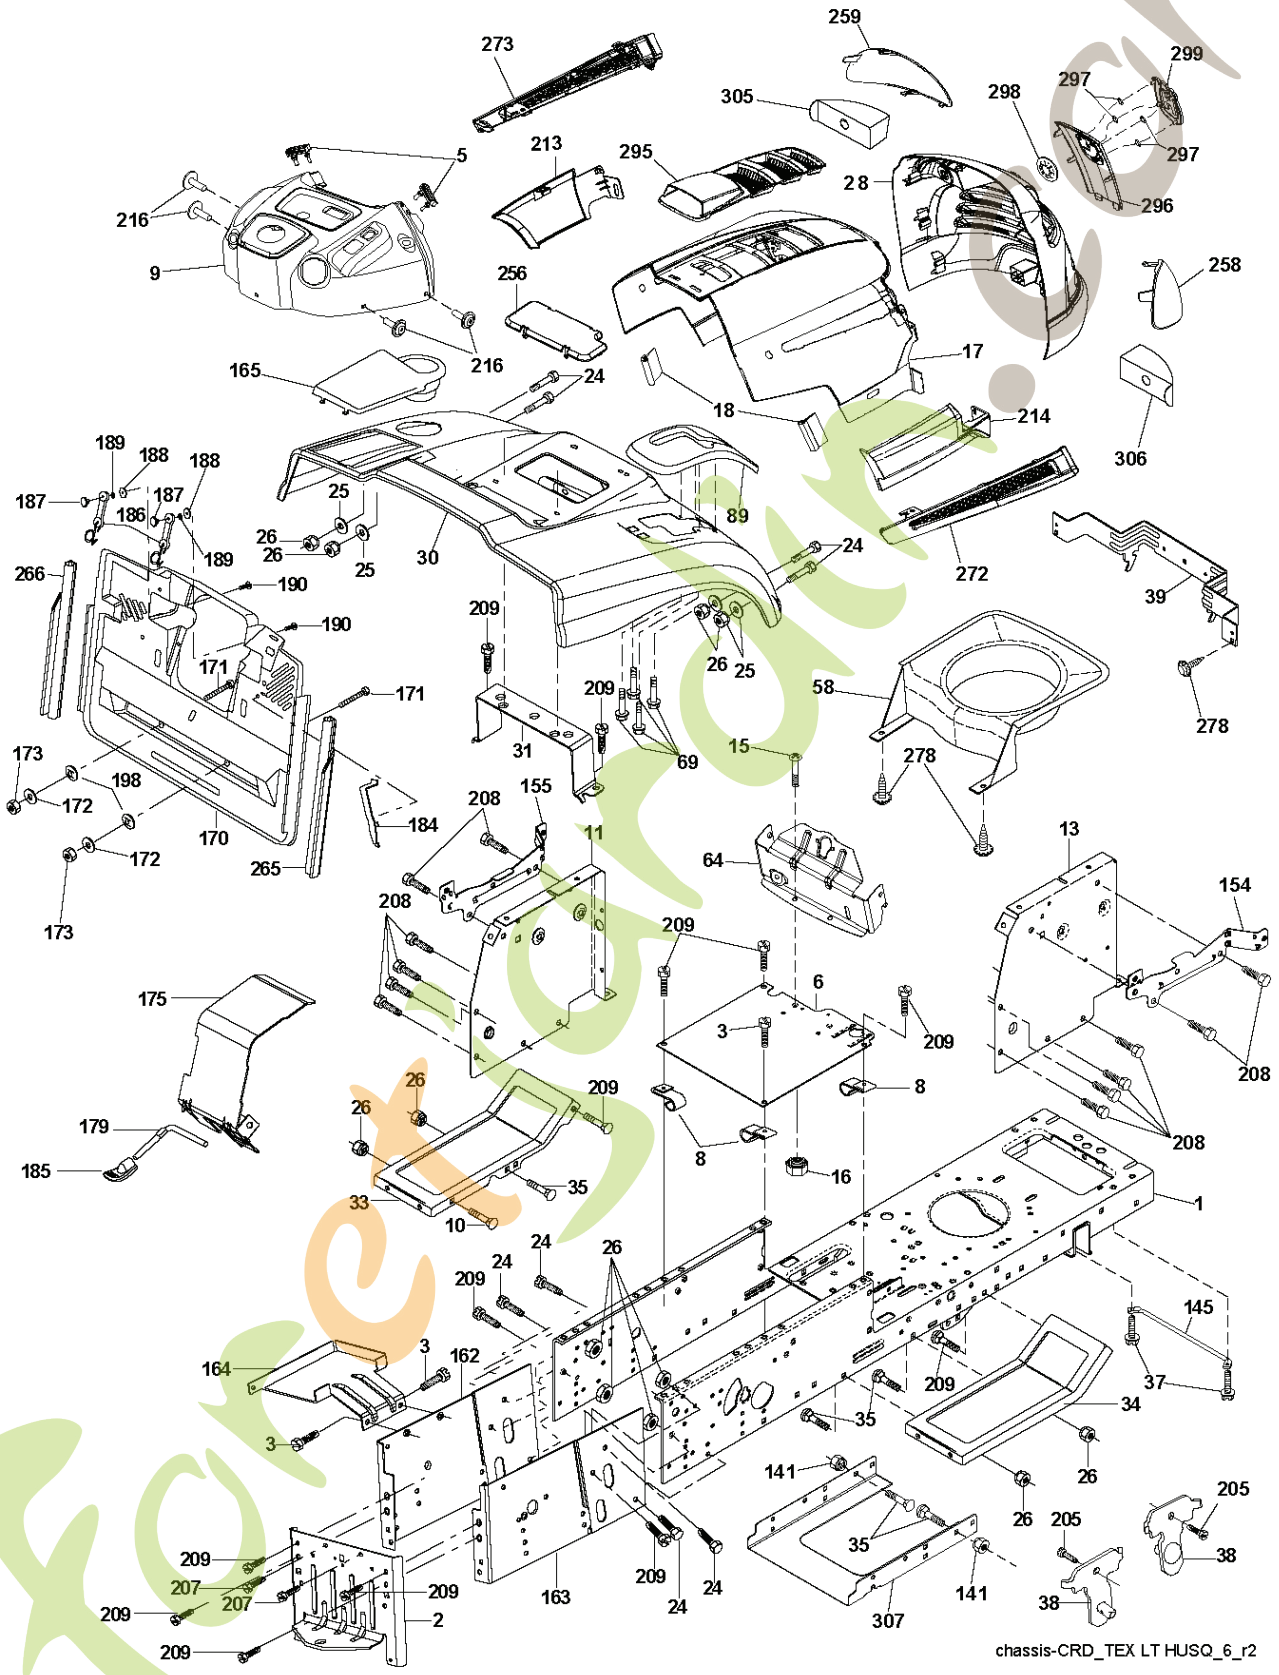

chassis-CRD_TEX LT HUSQ_6_r2

REF.	PART NO.	DESCRIPTION	REMARK	QTY.	KIT
1	532174620	CHASSIS		1	
2	532180384	DRAWBAR		1	
3	817060612	SCREW		1	
5	532407590	DAMPING PIECE		1	
6	532184419	PLATE		1	
8	532126471	CLIP		1	
9	532409467	PANEL		1	
10	872140608	BOLT		1	
11	532174996	DASHBOARD		1	
13	532172106	DASH		1	
15	874180512	SCREW		1	
16	873510500	NUT		1	
17	532441267	HOOD		1	
18	532404742	DAMPING PIECE		1	
24	874780616	BOLT		1	
25	819131312	WASHER		1	
26	873800600	NUT		1	
28	532426963	GRILLE		1	
30	532441265	FENDER		1	
31	532165156	BRACKET		1	
33	532181057	FOOTREST		1	
34	532181058	FOOTREST		1	
35	872110606	BOLT		1	
37	817490508	SCREW		1	
38	532181748	BRACKET		1	
39	532407807	BRACKET		1	
58	532407537	AIR CONDUCTOR		1	
64	532408127	PANEL		1	
69	532142432	SCREW		1	
89	532197407	CONSOLE		1	
141	873900600	NUT		1	
145	532409167	ROD		1	
154	532408122	BRACKET		1	
155	532408123	BRACKET		1	
162	532180382	BRACKET		1	
163	532180383	BRACKET		1	
164	532165605	SUPPORT		1	
165	532181100	COVER		1	
170	532199488	COVER		1	
171	872140620	BOLT		1	
172	819132016	WASHER		1	
173	873510600	NUT		1	
175	532188203	DOOR TRAP		1	
179	532188202	ROD PIVOT FBI		1	
184	532174662	BRACKET		1	
185	532181101	KNOB		1	
186	532160793	LATCH		1	
187	532125004	NUT		1	
188	819061216	WASHER		1	
189	810071000	WASHER		1	
190	871081010	SCREW		1	
198	532168937	WASHER		1	
205	817490608	SCREW		1	
207	817670508	SCREW		1	
208	817670608	SCREW		1	
209	817000612	SCREW		1	
213	532411077	FENDER		1	
214	532411076	FENDER		1	
216	817670412	SCREW		1	
256	532181361	COVER		1	
258	532411078	LENS		1	
259	532411079	LENS		1	
265	532185704	SEALING		1	
266	532185703	SEALING		1	
272	532411075	AIR CONDUCTOR		1	
273	532411074	AIR CONDUCTOR		1	
278	532416358	SCREW		1	
295	532411116	AIR CONDUCTOR		1	
296	532411119	FRONT COVER		1	
297	532199145	CLIP		1	
298	532110452	NUT		1	
299	532405012	LOGOTYPE		1	
305	532406665	INSERT		1	
306	532416500	INSERT		1	
307	532420919	SHIELD		1	
--	532411115	PLUG		1