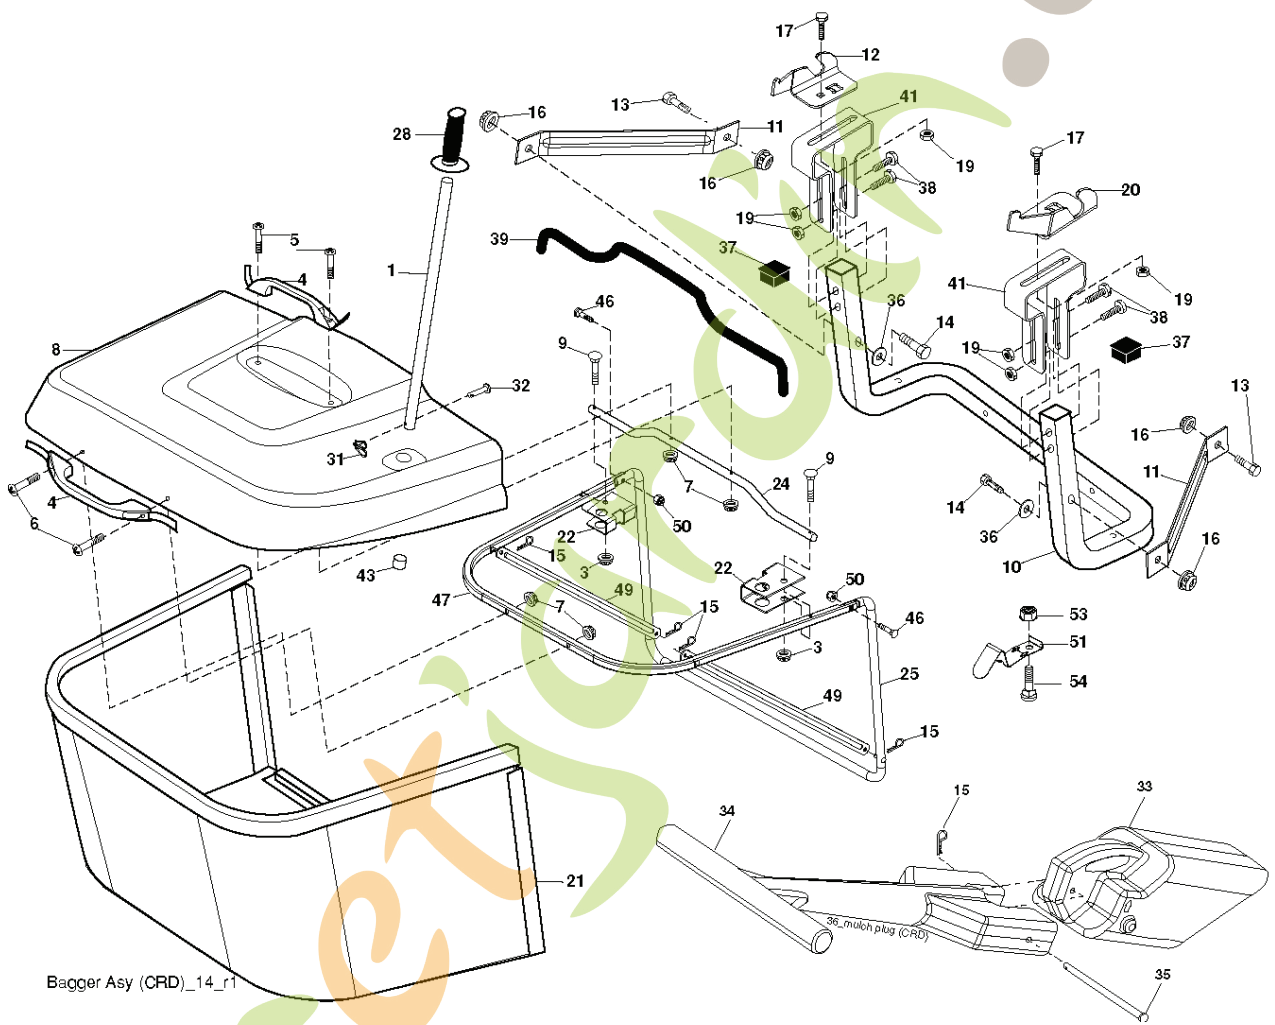

Bagger Asy (CRD)_14_r1

REF.	PART NO.	DESCRIPTION	REMARK	QTY.	KIT
1	532428610	TUBE		1	
3	532123976	LOCKNUT		1	
4	532169916	HANDLE		1	
5	874981024	SCREW		1	
6	874981032	SCREW		1	
7	873401000	NUT		1	
8	532181095	COVER		1	
9	872140418	BOLT		1	
10	532181282	TUBE		1	
11	532165719	ROD		1	
12	532188848	BRACKET		1	
13	874760612	BOLT		1	
14	874520636	BOLT		1	
16	873900600	NUT		1	
15	532124670	RETAINER RING		1	
17	872140506	BOLT		1	
19	873900500	NUT		1	
20	532188847	BRACKET		1	
21	532406180	COLLECTION BAG		1	
22	532165781	CLAMP		1	
24	532165783	FRAME		1	
25	532193705	PIPE		1	
28	532165787	HANDLE		1	
31	532169484	PIN		1	
32	532126875	RIVET		1	
33	532428683	MULCH PLUG		1	
34	532165570	HANDLE		1	
35	532165572	PIN RETAINING SCREW		1	
36	819132012	WASHER		1	
37	532175401	PLUG		1	
38	872010520	BOLT		1	
39	532416257	SEALING		1	
41	532169683	BRACKET		1	
43	532174083	PLUG		1	
46	872110510	BOLT		1	
47	532193704	PIPE		1	
49	532193305	ROD		1	
50	873800500	LOCK NUT		1	
51	532199903	LATCH		1	
53	873510400	NUT		1	
54	872140406	BOLT		1	

forretjardn.com