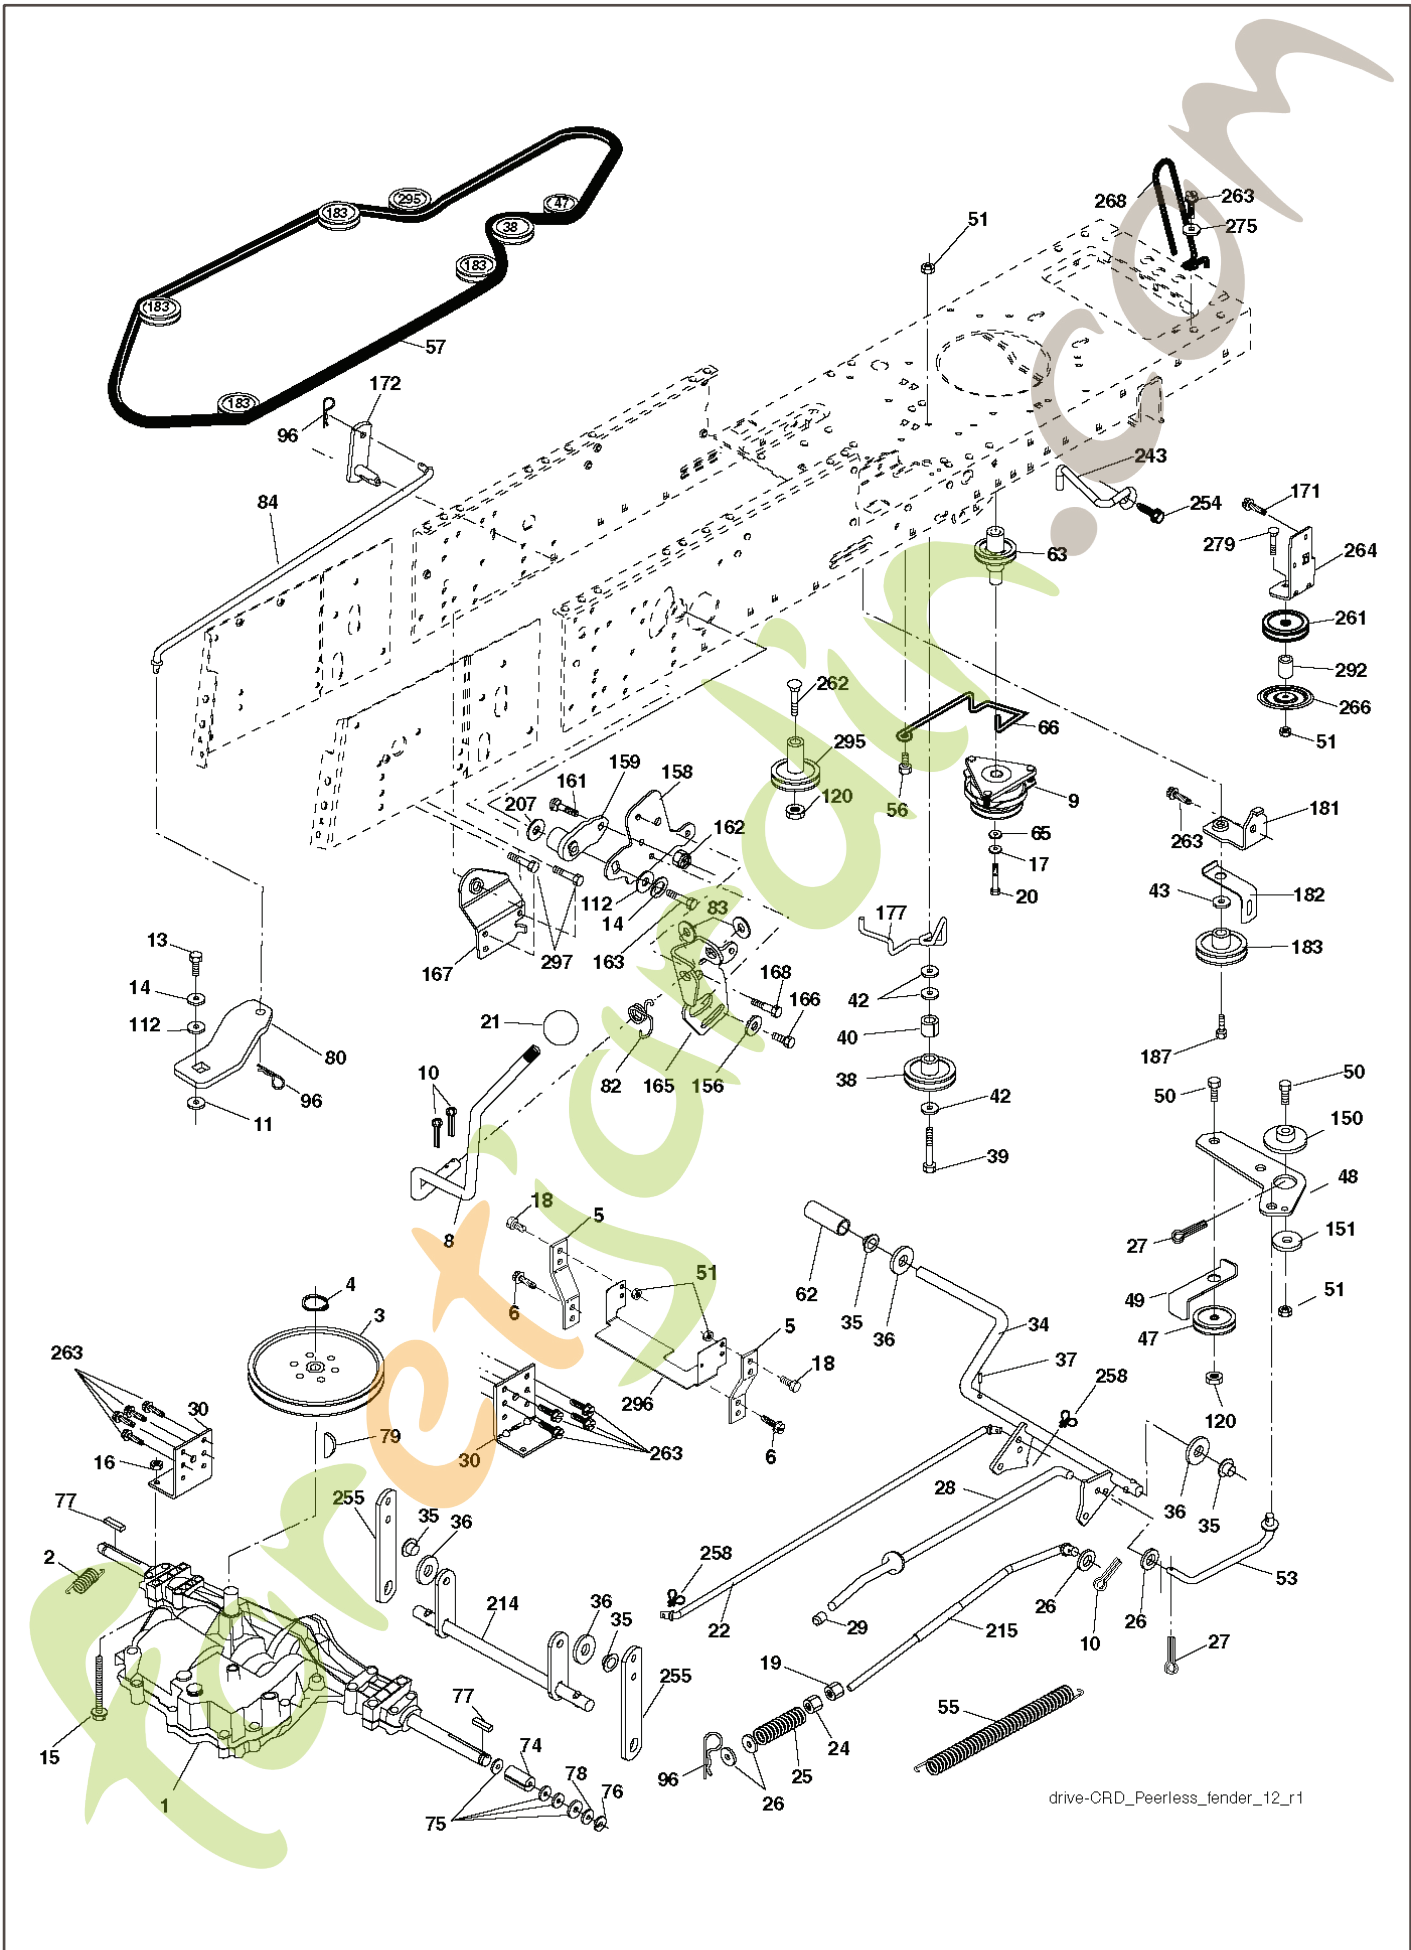

REF.	PART NO.	DESCRIPTION	REMARK	QTY.	KIT
1	583016801	TRANSAXLE.6SPCRD	Transaxle Peerless 206-546	1	
2	532146682	SPRING		1	
3	532165999	PULLEY		1	
4	812000028	CLIP		1	
5	532121520	BRACKET		1	
6	817060512	SCREW		1	
8	532192706	LEVER		1	
9	532198143	CLUTCH		1	
10	876020416	SPLIT PIN		1	
11	532105701	WASHER		1	
13	874550412	BOLT		1	
14	810040400	WASHER		1	
15	874490544	SCREW		1	
16	873800500	LOCK NUT		1	
17	532126197	WASHER		1	
18	874780616	BOLT		1	
19	873800600	NUT		1	
20	532173937	BOLT		1	
21	532121274	KNOB		1	
22	532175607	ROD		1	
24	873350600	NUT		1	
25	532106888	SPRING		1	
26	819131316	WASHER		1	
27	876020412	SPLIT PIN		1	
28	532175765	SHAFT		1	
29	532124236	PLUNGER		1	
30	532174973	BRACKET		1	
34	532175578	SHAFT		1	
35	532120183	BEARING		1	
36	819211616	WASHER		1	
37	532124963	PIN RETAINING SCREW		1	
38	532165936	PULLEY		1	
39	874760644	BOLT		1	
40	532124965	SPACER		1	
42	819131312	WASHER		1	
43	819111012	WASHER		1	
47	532127783	PULLEY		1	
48	532154407	GUIDE		1	
49	532123205	BELT GUIDE		1	
50	872110612	BOLT		1	
51	873680600	NUT		1	
53	532199652	TIGE DE TENSION POULIE		1	
55	532105709	SPRING		1	
56	817060620	SCREW		1	
57	532165631	BELT		1	
62	532124872	PEDAL RUBBER		1	
63	532180397	PULLEY		1	
65	810040700	WASHER		1	
66	532154778	TENSIONER		1	
74	532137057	SPACER		1	
75	532121749	WASHER		1	
76	812000001	RETAINER RING		1	
77	532123583	KEY		1	
78	532121748	WASHER		1	
79	532125096	WOODRUFF KEY		1	
80	532145090	LEVER		1	
82	532165711	SPRING		1	
83	819171216	WASHER		1	
84	532165621	LINK		1	
96	532124788	RETAINER RING		1	
112	819091210	WASHER		1	
120	873900600	NUT		1	
150	532165850	BUSHING		1	
151	819133210	WASHER		1	
156	532166002	WASHER		1	
158	532165589	BRACKET		1	
159	532183900	LEVER		1	
161	872140406	BOLT		1	
162	873680400	NUT		1	
163	874780416	BOLT		1	
165	532165623	BRACKET		1	
166	817490510	SCREW		1	
167	532165588	BRACKET		1	
168	532165492	BOLT		1	
171	817490608	SCREW		1	
172	532165635	SHAFT		1	
177	532165932	HOLDER		1