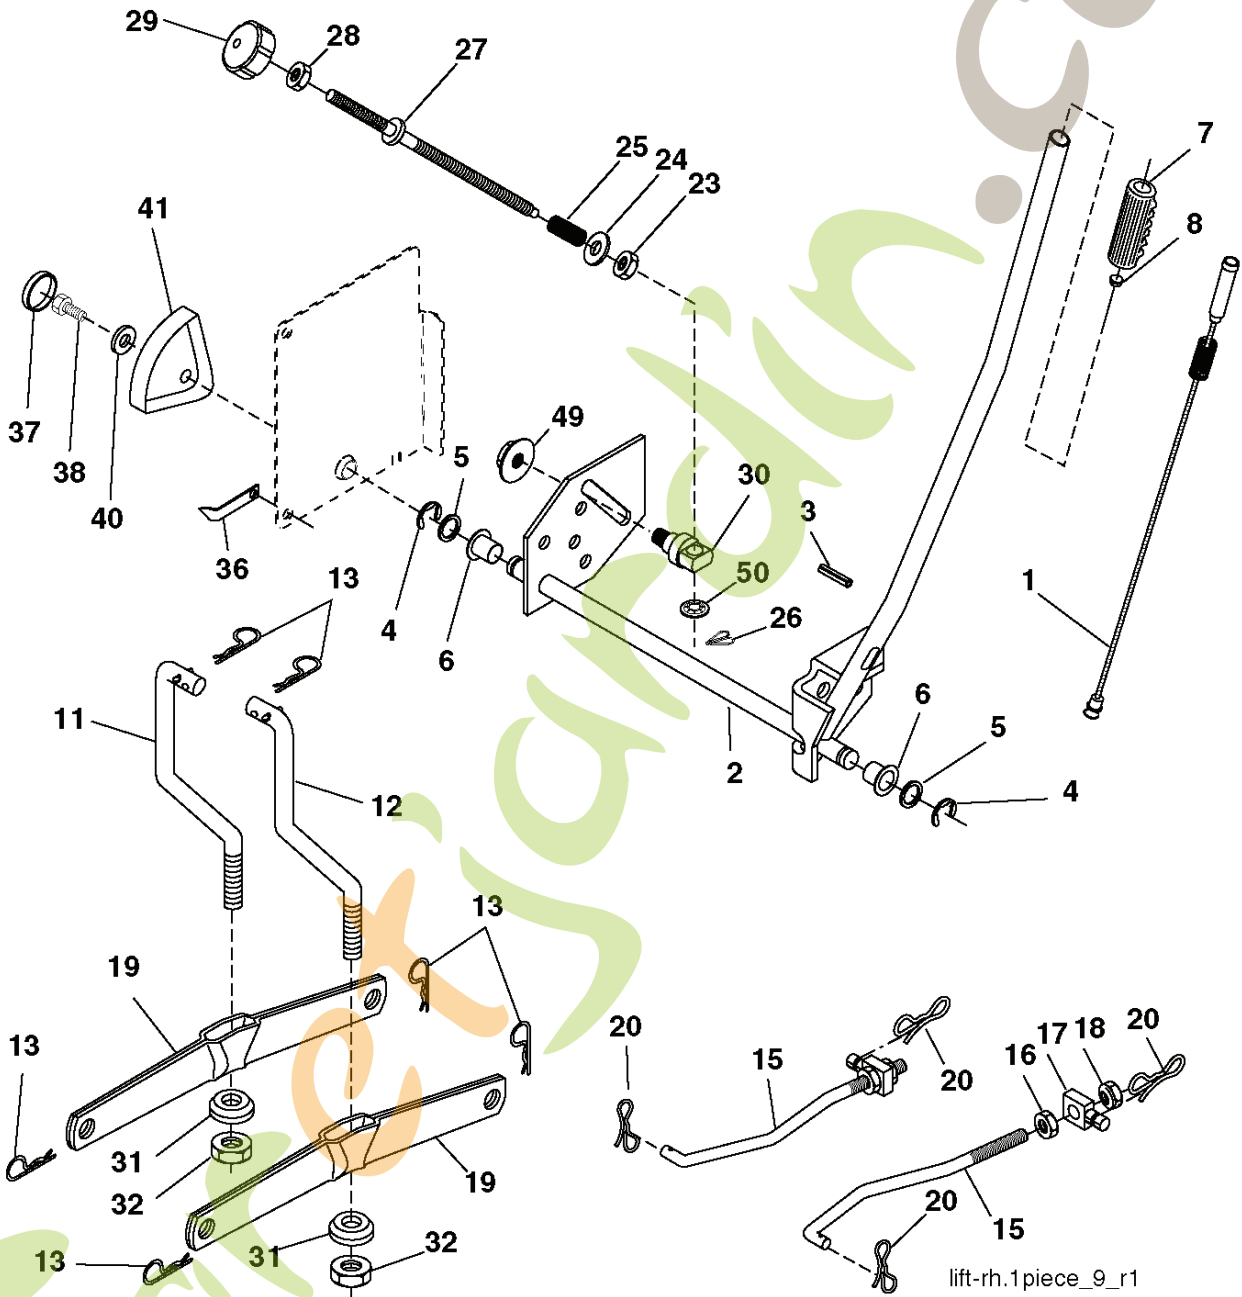

REF.	PART NO.	DESCRIPTION	REMARK	QTY.	KIT
1	532429121	CUTTING DECK		1	
3	532431864	BRACKET		1	
5	532124670	RETAINER RING		1	
6	532165557	ROD		1	
8	532181712	BOLT		1	
9	810030600	WASHER		1	
10	532140296	WASHER		1	
11	532427984	RIDE ON BLADE		1	
13	532137645	SHAFT		1	
14	532128774	BEARING HOUSING		1	
15	532110485	BEARING		1	
16	532427985	BLADE		1	
17	872140610	BOLT		1	
19	532132827	SPEC. BOLT		1	
20	532181713	BOLT		1	
22	532431169	BRACKET		1	
27	532427981	BRACKET		1	
30	532173984	SCREW		1	
31	532187690	WASHER		1	
32	532153532	PULLEY		1	
33	532400234	NUT		1	
36	532146763	PULLEY		1	
40	873680600	NUT		1	
41	873900600	NUT		1	
44	532430210	COVER		1	
45	532430209	COVER		1	
46	532137729	SCREW		1	
55	532199498	ARM		1	
56	532165723	SPACER		1	
61	532199486	SPRING		1	
68	532429532	BELT		1	
69	532165482	SHAFT		1	
84	532156085	BELT GUIDE		1	
116	532193406	BOLT		1	
117	532174873	WHEEL		1	
119	819132012	WASHER		1	
124	872110612	BOLT		1	
131	532165661	PIPE		1	
260	817670608	SCREW		1	
298	817490628	SCREW		1	
299	532415598	HOSE COUPLING		1	
311	532430774	COVER		1	
312	532430775	COVER		1	
--	532181857	BEARING HOUSING	Mandrel Assembly (Includes housing, shaft assembly and bearing only - pulley/nut/washer and blade bolt/washers not included)	1	
--	532181858	BEARING HOUSING		1	
--	532431007	CUTTING DECK	Replacement Mower. Complete (Std. Deck - Order separately guage wheel components key nos. 116, 117 & 119)	1	

forex

forex.com