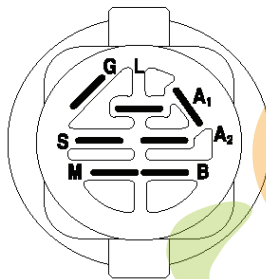

IGNITION SWITCH

POSITION	CIRCUIT	"MAKE"
OFF	M+G+A1	
RUN/OVERRIDE	B+A1	
RUN	B+A1	L+A2
START	B+S+A1	

WIRING INSULATED CLIPS
NOTE: IF WIRING INSULATED CLIPS WERE REMOVED FOR SERVICING OF UNIT, THEY SHOULD BE RE-INSTALLED TO PROPERLY SECURE YOUR WIRING.

03048

PTO SWITCH

POSITION	CIRCUIT
OFF	C + G, B + H
ON	C + F, B + E, A + D

● NON-REMOVABLE CONNECTIONS

○ REMOVABLE CONNECTIONS