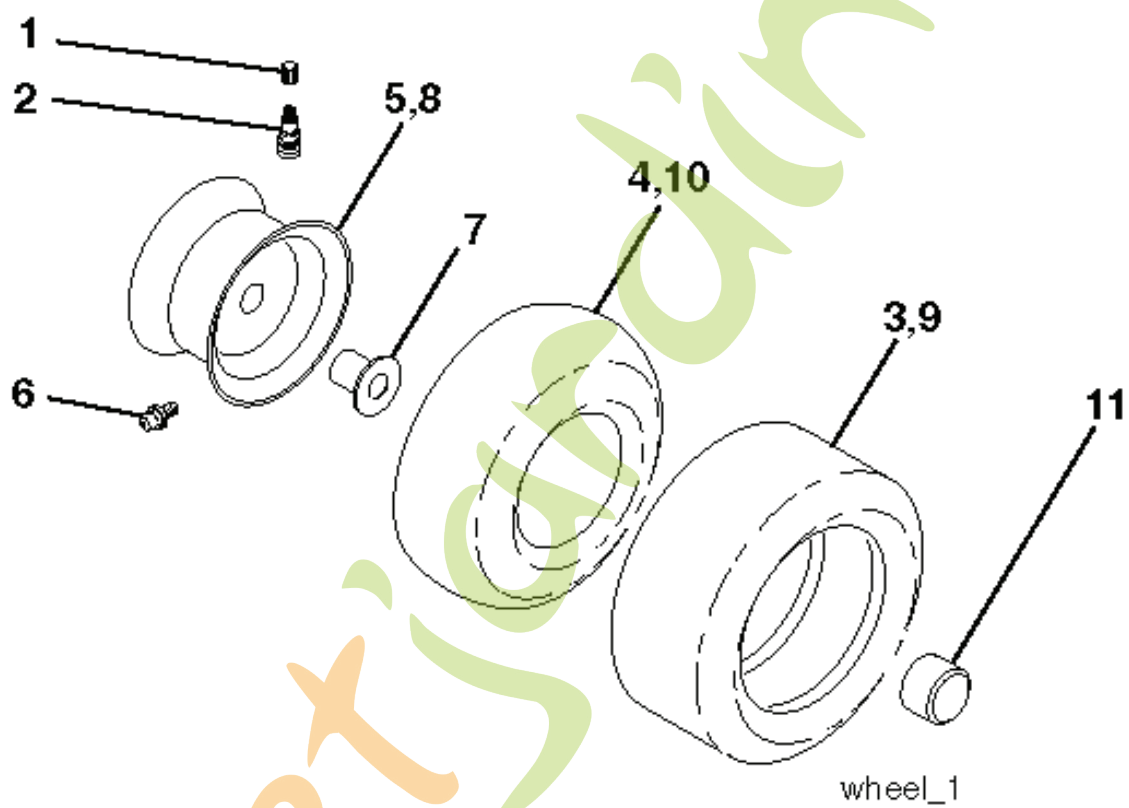

REF.	PART NO.	DESCRIPTION	REMARK	QTY.	KIT
1	532190120	SIEGE CONDUCTEUR		1	
2	532140551	BRACKET		1	
3	871110616	SCREW		1	
4	819131610	WASHER		1	
5	532145006	CLIP		1	
6	873800600	NUT		1	
7	532124181	SPRING		1	
8	817000616	SCREW		1	
9	819131614	WASHER		1	
10	532195530	BERCEAU DE SIEGE CONDUCTEUR		1	
11	532166369	WING NUT		1	
12	532174648	BRACKET		1	
13	532121248	BUSHING		1	
14	872050412	BOLT		1	
15	532134300	SPACER		1	
16	532121250	SPRING		1	
17	532123976	LOCKNUT		1	
21	532171852	BOLT		1	
22	873800500	LOCK NUT		1	
24	819171912	WASHER		1	
25	532127018	BOLT		1	

forretjandn.com

REF.	PART NO.	DESCRIPTION	REMARK	QTY.	KIT
1	532059192	CAP VALVE		1	
2	532065139	NIPPLE		1	
3	532106222	TIRE	Front 15 x 6.0 - 6	1	
4	532059904	HOSE	Front	1	
5	532138336	RIM	Front 6"	1	
6	532124957	FITTING	(Front Wheel Only)	1	
7	532124959	BEARING	(Front Wheel Only)	1	
8	532138337	RIM SPROCKET	Rear 8"	1	
9	532420531	TIRE	Rear 18 x 9.5-8	1	
10	532124926	HOSE	Rear 9.5 x 8	1	
11	532175039	HUB CAP		1	
--	532144334	SEALING FOAM		1	