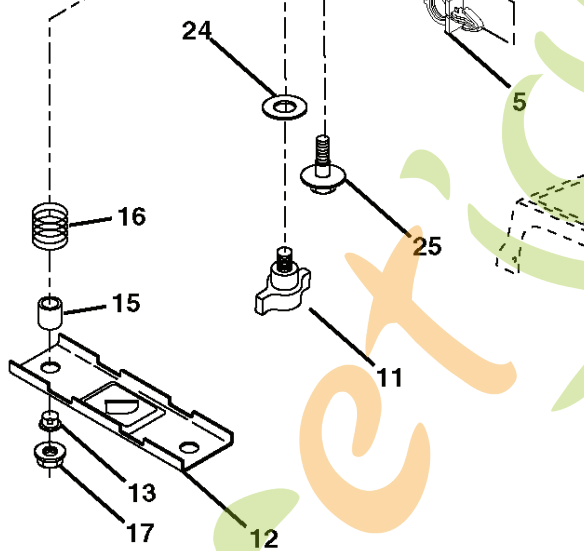

forretjardn.com

IGNITION SWITCH

POSITION	CIRCUIT	"MAKE"
OFF	M+G+A1	
RUN/OVERRIDE	B+A1	
RUN	B+A1	L+A2
START	B+S+A1	

WIRING INSULATED CLIPS
 NOTE: IF WIRING INSULATED CLIPS WERE REMOVED FOR SERVICING OF UNIT, THEY SHOULD BE RE-INSTALLED TO PROPERLY SECURE YOUR WIRING.

03048

PTO SWITCH

POSITION	CIRCUIT
OFF	C + G, B + H
ON	C + F, B + E, A + D

RELAY

● NON-REMOVABLE CONNECTIONS

○ REMOVABLE CONNECTIONS

ForêtJardin.com

seat_lt.knob_7(CRD)

REF.	PART NO.	DESCRIPTION	REMARK	QTY.	KIT
1	532190120	SIEGE CONDUCTEUR		1	
2	532140551	BRACKET		1	
3	871110616	SCREW		1	
4	819131610	WASHER		1	
5	532145006	CLIP		1	
6	873800600	NUT		1	
7	532124181	SPRING		1	
8	817000616	SCREW		1	
9	819131614	WASHER		1	
10	532195530	BERCEAU DE SIEGE CONDUCTEUR		1	
11	532166369	WING NUT		1	
12	532174648	BRACKET		1	
13	532121248	BUSHING		1	
14	872050412	BOLT		1	
15	532134300	SPACER		1	
16	532121250	SPRING		1	
17	532123976	LOCKNUT		1	
21	532171852	BOLT		1	
22	873800500	LOCK NUT		1	
24	819171912	WASHER		1	
25	532127018	BOLT		1	

forretjandn.com

REF.	PART NO.	DESCRIPTION	REMARK	QTY.	KIT
1	532059192	CAP VALVE		1	
2	532065139	NIPPLE		1	
3	532106222	TIRE	Front 15 x 6.0 - 6	1	
4	532059904	HOSE	Front	1	
5	532138336	RIM	Front 6"	1	
6	532124957	FITTING	(Front Wheel Only)	1	
7	532124959	BEARING	(Front Wheel Only)	1	
8	532138337	RIM SPROCKET	Rear 8"	1	
9	532420531	TIRE	Rear 18 x 9.5-8	1	
10	532124926	HOSE	Rear 9.5 x 8	1	
11	532175039	HUB CAP		1	
--	532144334	SEALING FOAM		1	