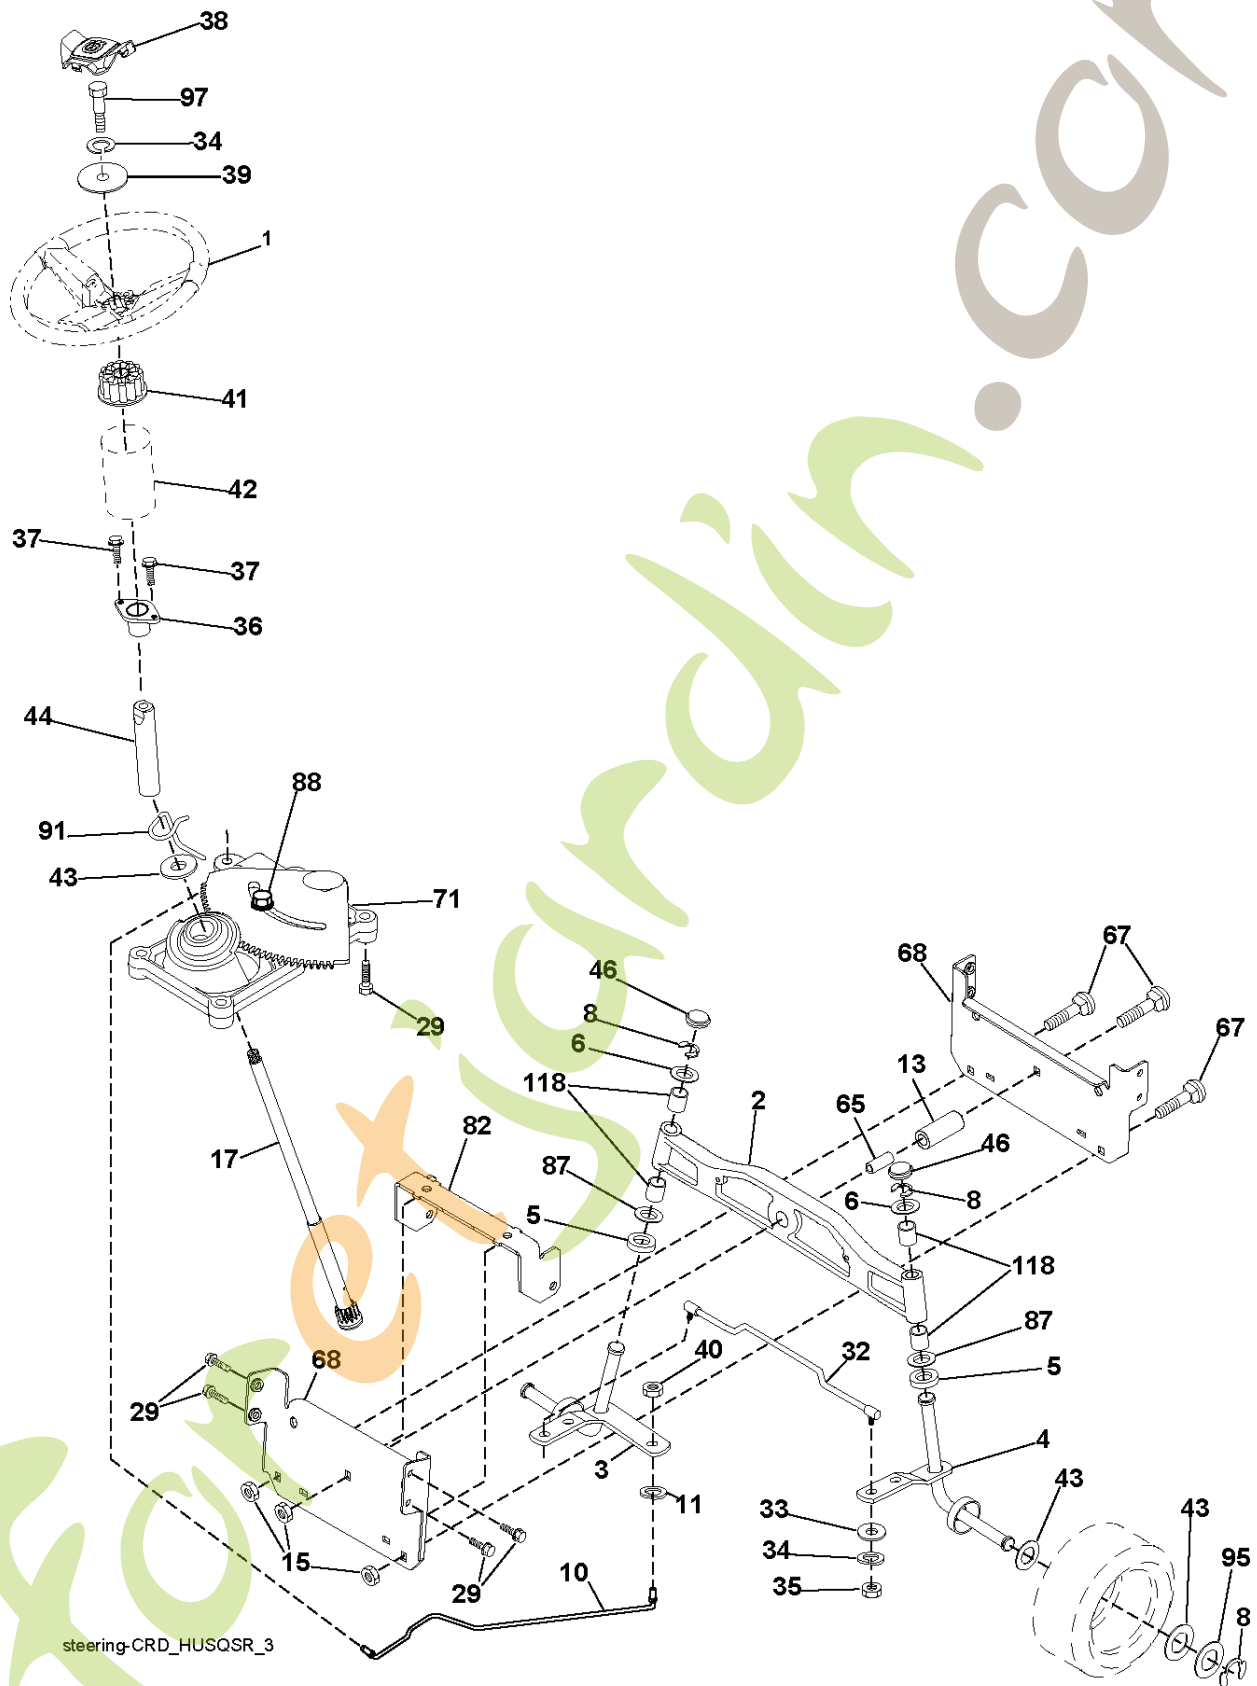

steering-CRD_HUSQSR_3

REF.	PART NO.	DESCRIPTION	REMARK	QTY.	KIT
1	532416480	STEERING WHEEL		1	
2	532193542	AXLE		1	
3	532169840	SPINDLE		1	
4	532169839	SPINDLE		1	
5	532124931	WASHER		1	
6	532121748	WASHER		1	
8	812000029	RETAINER RING		1	
10	532175121	ROD		1	
11	810040600	WASHER		1	
13	532136518	PIPE		1	
15	532145212	NUT		1	
17	532190753	ROD		1	
29	817000612	SCREW		1	
32	532171888	ROD		1	
33	819111216	WASHER		1	
34	810040500	WASHER		1	
35	873540500	NUT		1	
36	532155099	BUSHING		1	
37	532152927	SCREW		1	
38	532415987	KNOB		1	
39	819113812	WASHER		1	
40	873540600	NUT		1	
41	532186737	ADAPTER		1	
42	532411139	STEERING COLUMN TUBE		1	
43	532121749	WASHER		1	
44	532190752	SHAFT		1	
46	532121232	HUB CAP		1	
65	532414736	SPACER		1	
67	872110618	BOLT		1	
68	532169827	SHAFT		1	
71	532175146	STEERING GEAR		1	
82	532199978	SUPPORT ESSIEU AVANT		1	
87	532173966	WASHER		1	
88	532175118	BOLT		1	
91	532175553	SPRING		1	
95	532188967	WASHER		1	
97	874780564	BOLT		1	
118	532406013	BEARING		1	

forretjandn.com