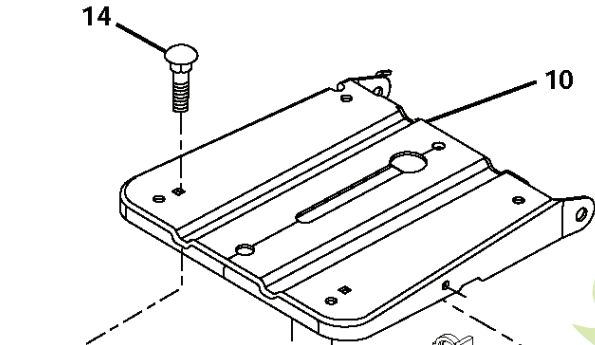

forretjardn.com

IGNITION SWITCH

POSITION	CIRCUIT	"MAKE"
OFF	M+G+A1	
RUN/OVERRIDE	B+A1	
RUN	B+A1	L+A2
START	B+S+A1	

WIRING INSULATED CLIPS  
 NOTE: IF WIRING INSULATED CLIPS WERE REMOVED FOR SERVICING OF UNIT, THEY SHOULD BE RE-INSTALLED TO PROPERLY SECURE YOUR WIRING.

03048

PTO SWITCH

POSITION	CIRCUIT
OFF	C + G, B + H
ON	C + F, B + E, A + D

NON-REMOVABLE CONNECTIONS

REMOVABLE CONNECTIONS

---

ForêtJardin.com

seat\_lt.knob\_7(CRD)