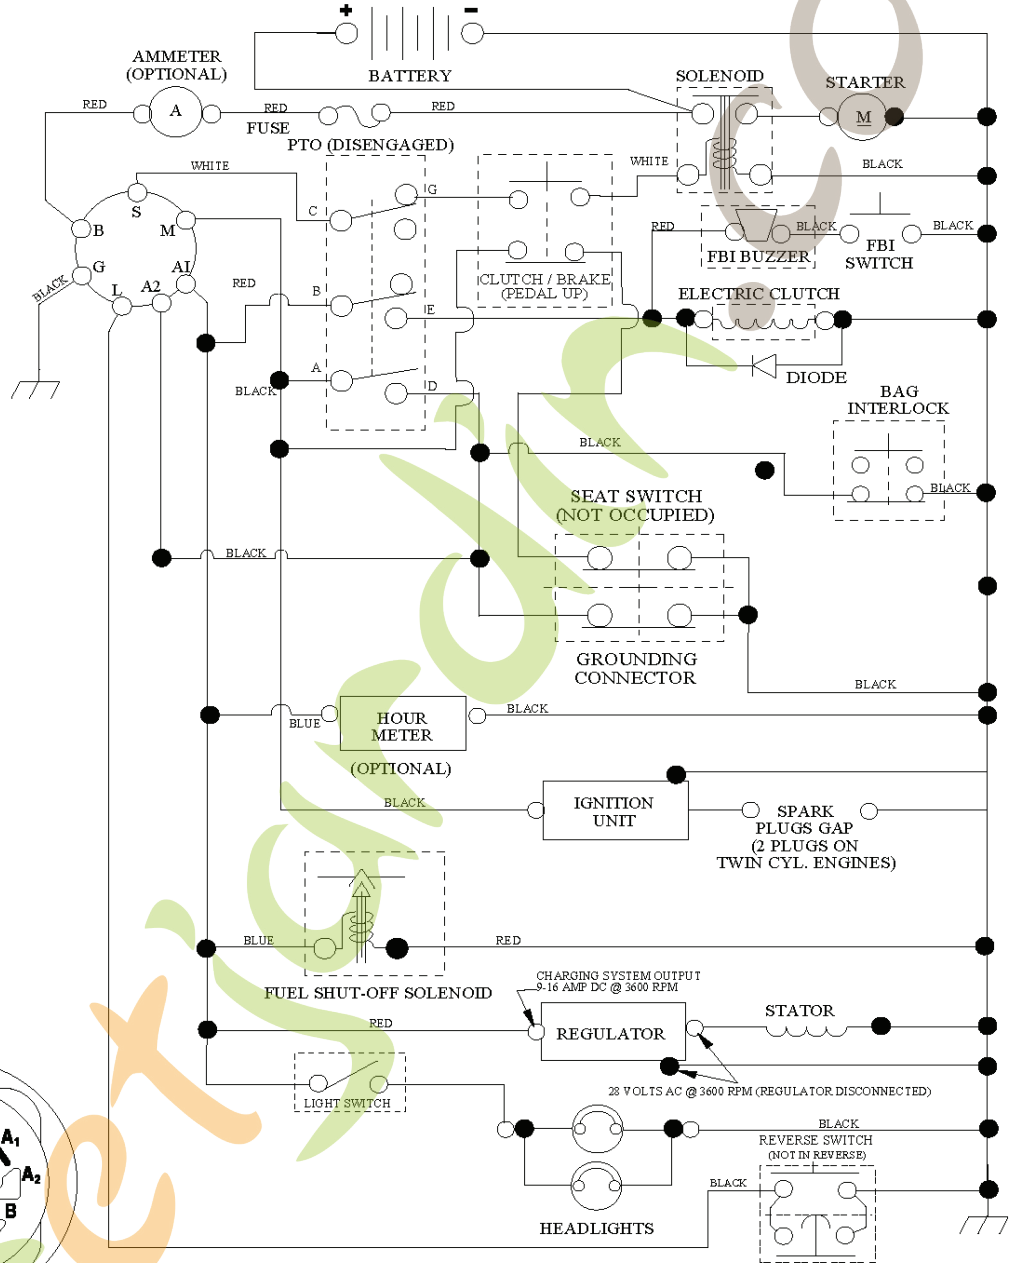

forex

forex.com

REF.	PART NO.	DESCRIPTION	REMARK	QTY.	KIT
1	532412241	DECAL		1	
2	532400389	LABEL		1	
3	532422012	DECAL		1	
4	532413385	DECAL		1	
5	532180435	DECAL		1	
6	532196841	DECAL		1	
8	532159737	DECAL		1	
10	532145005	DECAL		1	
11	532182166	DECAL		1	
12	532180432	DECAL		1	
14	532159736	DECAL		1	
16	532401146	DECAL		1	
17	532140837	DECAL		1	
21	532166286	DECAL		1	
--	532138311	DECAL		1	
--	532181916	PROTEGE*RPL.PAR 532179768418		1	
--	532181917	PROTEGE*RPL.PAR 532179769418		1	
--	532411943	OPERATOR'S MANUAL		1	

forretjardin.com

**OPTIONAL EQUIPMENT**  
**Spark Arrester**

engine-CRD\_Kohl\_2

REF.	PART NO.	DESCRIPTION	REMARK	QTY.	KIT
1	532183897	CONTROL		1	
2	532416358	SCREW		1	
3				1	
4	532188655	MUFFLER		1	
8	532171877	BOLT		1	
13	532185909	GASKET		1	
14	532148456	TUBE		1	
23	532169837	HEAT SHIELD		1	
29	532137180	SPARK ARRESTER KIT		1	
31	532407545	FUEL TANK		1	
32	532197725	PLUG		1	
33	532123487	HOSE CLAMP		1	
37	532137040	HOSE		1	
38	532181654	PLUG		1	
44	817670412	SCREW		1	
45	817000612	SCREW		1	
46	819091416	WASHER		1	
72	532192334	SCREW		1	
81	873510400	NUT		1	
91	532187495	BUSHING		1	
105	817120616	SCREW		1	
117	532188654	TUBE EXHAUST		1	
119	532199768	* LENKRAD		1	
120	532199767	GUARD		1	
121	532196688	NUT		1	
122	532137729	SCREW		1	
123	817670508	SCREW		1	
132	532420757	SHIELD		1	
133	532420756	SHIELD		1	
134	532423062	NUT		1	
135	532423063	WASHER		1	

forretjardn.com

IGNITION SWITCH

POSITION	CIRCUIT	"MAKE"
OFF	M+G+A1	
RUN/OVERRIDE	B+A1	
RUN	B+A1	L+A2
START	B+S+A1	

WIRING INSULATED CLIPS  
 NOTE: IF WIRING INSULATED CLIPS WERE REMOVED FOR SERVICING OF UNIT, THEY SHOULD BE RE-INSTALLED TO PROPERLY SECURE YOUR WIRING.