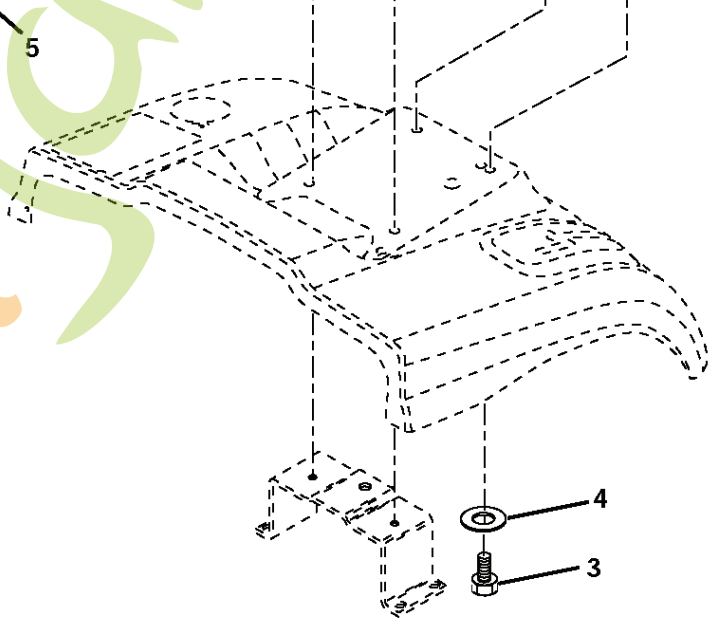

forretjardn.com

IGNITION SWITCH

POSITION	CIRCUIT	"MAKE"
OFF	M+G+A1	
RUN/OVERRIDE	B+A1	
RUN	B+A1	L+A2
START	B+S+A1	

WIRING INSULATED CLIPS  
 NOTE: IF WIRING INSULATED CLIPS WERE REMOVED FOR SERVICING OF UNIT, THEY SHOULD BE RE-INSTALLED TO PROPERLY SECURE YOUR WIRING.

03048

PTO SWITCH

POSITION	CIRCUIT
OFF	C + G, B + H
ON	C + F, B + E, A + D

NON-REMOVABLE CONNECTIONS

REMOVABLE CONNECTIONS

---

ForêtJardin.com

seat\_lt.knob\_7(CRD)

REF.	PART NO.	DESCRIPTION	REMARK	QTY.	KIT
1	532190120	SIEGE CONDUCTEUR		1	
2	532140551	BRACKET		1	
3	871110616	SCREW		1	
4	819131610	WASHER		1	
5	532145006	CLIP		1	
6	873800600	NUT		1	
7	532124181	SPRING		1	
8	817000616	SCREW		1	
9	819131614	WASHER		1	
10	532195530	BERCEAU DE SIEGE CONDUCTEUR		1	
11	532166369	WING NUT		1	
12	532174648	BRACKET		1	
13	532121248	BUSHING		1	
14	872050412	BOLT		1	
15	532134300	SPACER		1	
16	532121250	SPRING		1	
17	532123976	LOCKNUT		1	
21	532171852	BOLT		1	
22	873800500	LOCK NUT		1	
24	819171912	WASHER		1	
25	532127018	BOLT		1	