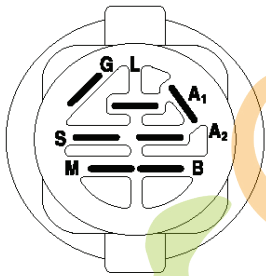

ForêtJardin.com

C03

REF.	PART NO.	DESCRIPTION	REMARK	QTY.	KIT
1	532163465	BATTERY		1	
2	874760412	BOLT		1	
16	532176138	MICRO SWITCH		1	
21	532400252	HARNES		1	
22	532004152	BULB		1	
24	532421299	CABLE		1	
25	532165987	CABLE		1	
26	532175158	FUSE		1	
27	873510400	NUT		1	
28	532127725	CABLE		1	
29	532192749	SWITCH.SEAT.DP W/RAMPS		1	
30	532193350	IGNITION MODULE		1	
33	532411935	KEY		1	
34	532110712	SWITCH		1	
40	532197434	CABLE ASSY		1	
41	871110408	BOLT		1	
42	532131563	COVER		1	
43	532192507	SOLENOID		1	
48	532140844	ADAPTER		1	
50	532174651	SWITCH		1	
52	532141940	WIRE		1	
58	532169419	BUZZER		1	
59	532180379	SWITCH FBI		1	
66	817490608	SCREW		1	
79	532175242	HOLDER		1	
81	532109748	RELAY		1	
92	532196615	CABLE ASSY		1	
93	532192540	SCREW		1	
94	532191834	MODULE.REVERSE.ROS		1	

forretjardin.com

**OPTIONAL EQUIPMENT**  
**Spark Arrester**

engine-CRD\_Kohl\_2

REF.	PART NO.	DESCRIPTION	REMARK	QTY.	KIT
1	532183897	CONTROL		1	
2	532416358	SCREW		1	
3				1	
4	532188655	MUFFLER		1	
8	532171877	BOLT		1	
13	532185909	GASKET		1	
14	532148456	TUBE		1	
23	532169837	HEAT SHIELD		1	
29	532137180	SPARK ARRESTER KIT		1	
31	532407545	FUEL TANK		1	
32	532197725	PLUG		1	
33	532123487	HOSE CLAMP		1	
37	532137040	HOSE		1	
38	532181654	PLUG		1	
44	817670412	SCREW		1	
45	817000612	SCREW		1	
46	819091416	WASHER		1	
72	532192334	SCREW		1	
81	873510400	NUT		1	
91	532187495	BUSHING		1	
105	817120616	SCREW		1	
117	532188654	TUBE EXHAUST		1	
119	532199768	* LENKRAD		1	
120	532199767	GUARD		1	
121	532196688	NUT		1	
122	532137729	SCREW		1	
123	817670508	SCREW		1	
132	532420757	SHIELD		1	
133	532420756	SHIELD		1	
134	532423062	NUT		1	
135	532423063	WASHER		1	

forretjardn.com

IGNITION SWITCH

POSITION	CIRCUIT	"MAKE"
OFF	M+G+A1	
RUN/OVERRIDE	B+A1	
RUN	B+A1	L+A2
START	B+S+A1	

WIRING INSULATED CLIPS  
 NOTE: IF WIRING INSULATED CLIPS WERE REMOVED FOR SERVICING OF UNIT, THEY SHOULD BE RE-INSTALLED TO PROPERLY SECURE YOUR WIRING.