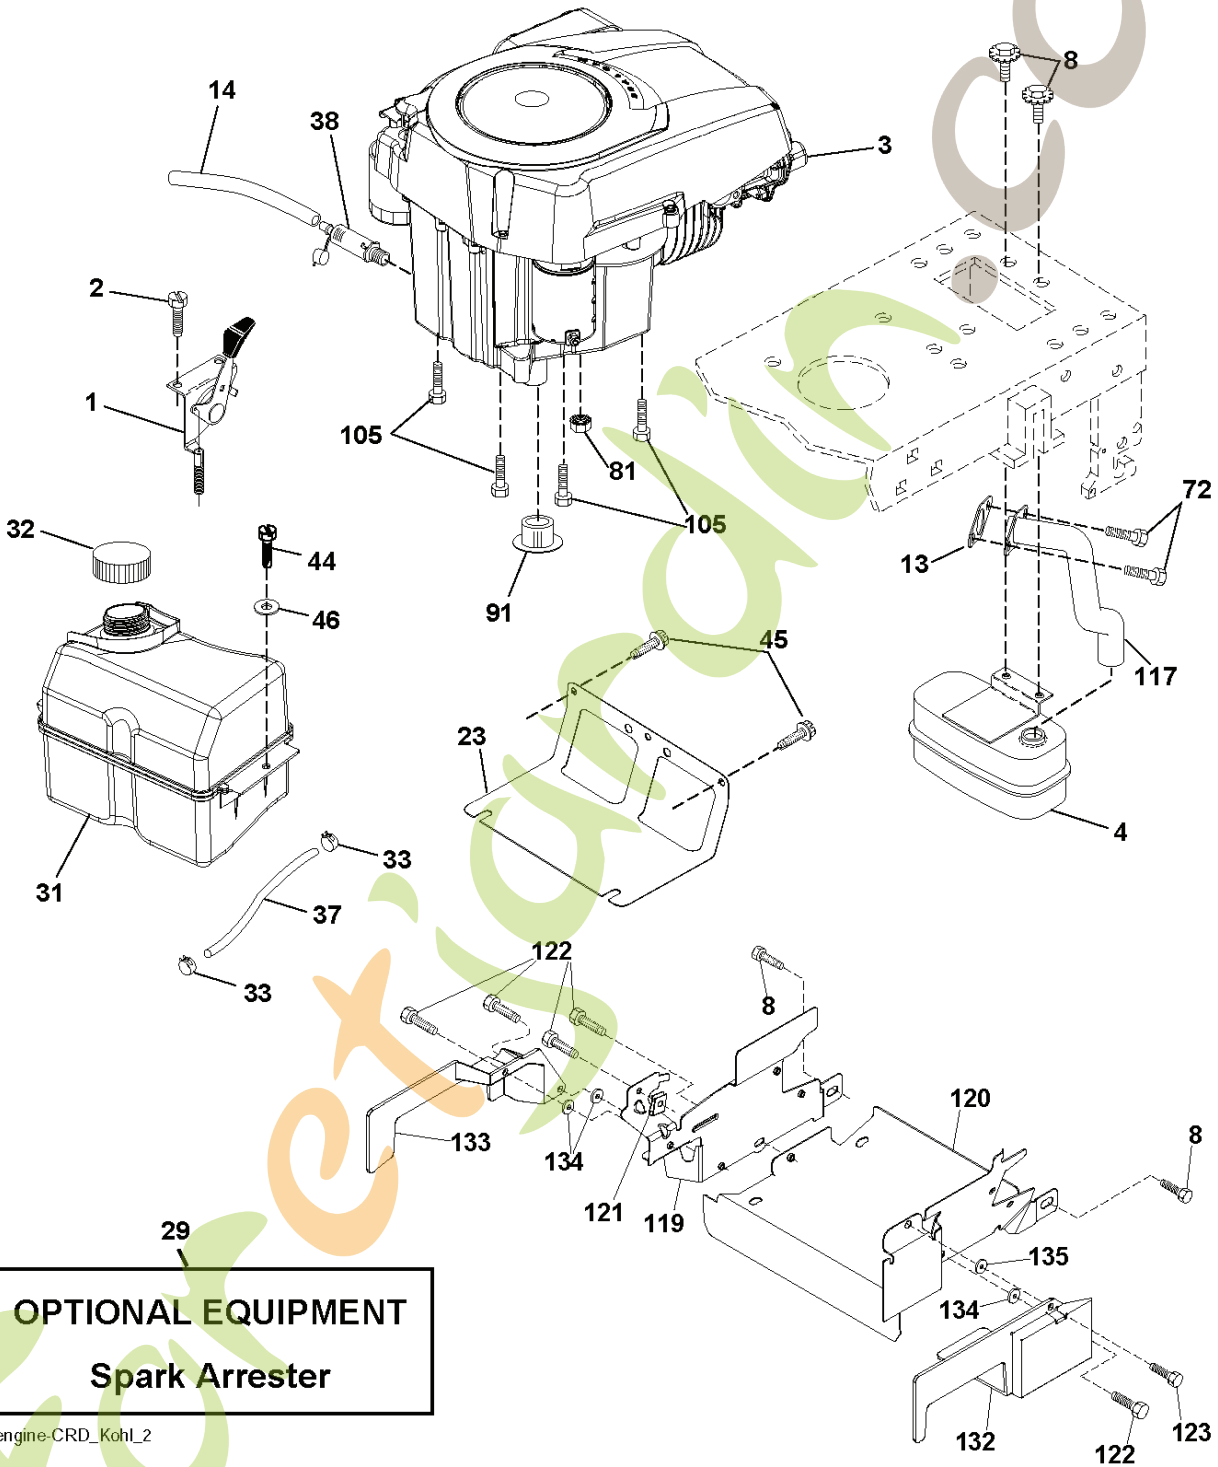

REF.	PART NO.	DESCRIPTION	REMARK	QTY.	KIT
1	532163465	BATTERY		1	
2	874760412	BOLT		1	
16	532176138	MICRO SWITCH		1	
21	532400252	HARNES		1	
22	532004152	BULB		1	
24	532421299	CABLE		1	
25	532165987	CABLE		1	
26	532175158	FUSE		1	
27	873510400	NUT		1	
28	532127725	CABLE		1	
29	532192749	SWITCH.SEAT.DP W/RAMPS		1	
30	532193350	IGNITION MODULE		1	
33	532411935	KEY		1	
34	532110712	SWITCH		1	
40	532197434	CABLE ASSY		1	
41	871110408	BOLT		1	
42	532131563	COVER		1	
43	532192507	SOLENOID		1	
48	532140844	ADAPTER		1	
50	532174651	SWITCH		1	
52	532141940	WIRE		1	
58	532169419	BUZZER		1	
59	532180379	SWITCH FBI		1	
66	817490608	SCREW		1	
79	532175242	HOLDER		1	
81	532109748	RELAY		1	
92	532196615	CABLE ASSY		1	
93	532192540	SCREW		1	
94	532191834	MODULE.REVERSE.ROS		1	

forretjardin.com

OPTIONAL EQUIPMENT
Spark Arrester

engine-CRD_Kohl_2