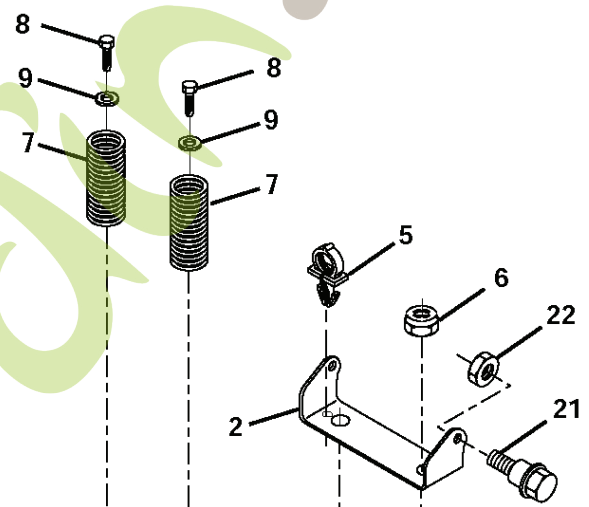

forretjardn.com

IGNITION SWITCH

POSITION	CIRCUIT	"MAKE"
OFF	M+G+A1	
RUN/OVERRIDE	B+A1	
RUN	B+A1	L+A2
START	B+S+A1	

WIRING INSULATED CLIPS  
 NOTE: IF WIRING INSULATED CLIPS WERE REMOVED FOR SERVICING OF UNIT, THEY SHOULD BE RE-INSTALLED TO PROPERLY SECURE YOUR WIRING.

03048

PTO SWITCH

POSITION	CIRCUIT
OFF	C + G, B + H
ON	C + F, B + E, A + D

NON-REMOVABLE CONNECTIONS

REMOVABLE CONNECTIONS

---

ForêtJardin.com

seat\_lt.knob\_7(CRD)

REF.	PART NO.	DESCRIPTION	REMARK	QTY.	KIT
1	532190120	SIEGE CONDUCTEUR		1	
2	532140551	BRACKET		1	
3	871110616	SCREW		1	
4	819131610	WASHER		1	
5	532145006	CLIP		1	
6	873800600	NUT		1	
7	532124181	SPRING		1	
8	817000616	SCREW		1	
9	819131614	WASHER		1	
10	532195530	BERCEAU DE SIEGE CONDUCTEUR		1	
11	532166369	WING NUT		1	
12	532174648	BRACKET		1	
13	532121248	BUSHING		1	
14	872050412	BOLT		1	
15	532134300	SPACER		1	
16	532121250	SPRING		1	
17	532123976	LOCKNUT		1	
21	532171852	BOLT		1	
22	873800500	LOCK NUT		1	
24	819171912	WASHER		1	
25	532127018	BOLT		1	