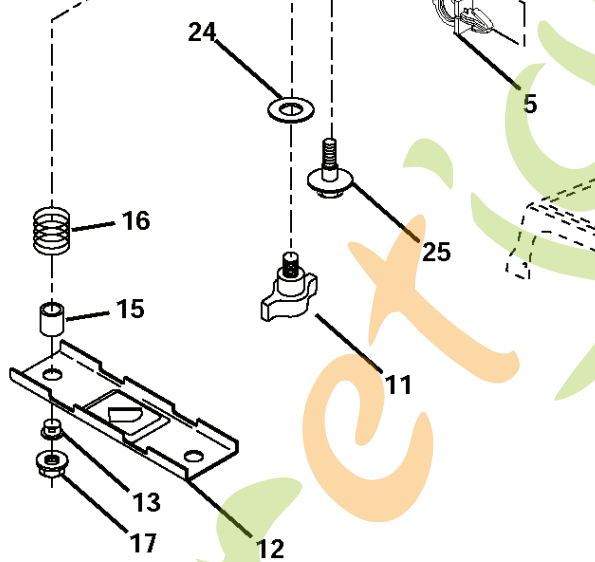

forretjardn.com

IGNITION SWITCH

POSITION	CIRCUIT	"MAKE"
OFF	M+G+A1	
RUN/OVERRIDE	B+A1	
RUN	B+A1	L+A2
START	B+S+A1	

WIRING INSULATED CLIPS  
 NOTE: IF WIRING INSULATED CLIPS WERE REMOVED FOR SERVICING OF UNIT, THEY SHOULD BE RE-INSTALLED TO PROPERLY SECURE YOUR WIRING.

03048

PTO SWITCH

POSITION	CIRCUIT
OFF	C + G, B + H
ON	C + F, B + E, A + D

NON-REMOVABLE CONNECTIONS

REMOVABLE CONNECTIONS

---

ForêtJardin.com

seat\_lt.knob\_7(CRD)

REF.	PART NO.	DESCRIPTION	REMARK	QTY.	KIT
1	532190120	SIEGE CONDUCTEUR		1	
2	532140551	BRACKET		1	
3	871110616	SCREW		1	
4	819131610	WASHER		1	
5	532145006	CLIP		1	
6	873800600	NUT		1	
7	532124181	SPRING		1	
8	817000616	SCREW		1	
9	819131614	WASHER		1	
10	532195530	BERCEAU DE SIEGE CONDUCTEUR		1	
11	532166369	WING NUT		1	
12	532174648	BRACKET		1	
13	532121248	BUSHING		1	
14	872050412	BOLT		1	
15	532134300	SPACER		1	
16	532121250	SPRING		1	
17	532123976	LOCKNUT		1	
21	532171852	BOLT		1	
22	873800500	LOCK NUT		1	
24	819171912	WASHER		1	
25	532127018	BOLT		1	