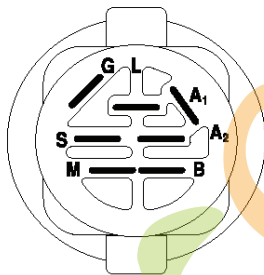

SCH05

IGNITION SWITCH

POSITION	CIRCUIT	"MAKE"
OFF	M+G+A1	
RUN/OVERRIDE	B+A1	
RUN	B+A1	L+A2
START	B+S+A1	

03048

WIRING INSULATED CLIPS
NOTE: IF WIRING INSULATED CLIPS WERE REMOVED FOR SERVICING OF UNIT, THEY SHOULD BE RE-INSTALLED TO PROPERLY SECURE YOUR WIRING.

PTO SWITCH

POSITION	CIRCUIT
OFF	C+G, B+H
ON	C+F, B+E, A+D

NON-REMOVABLE CONNECTIONS

REMOVABLE CONNECTIONS