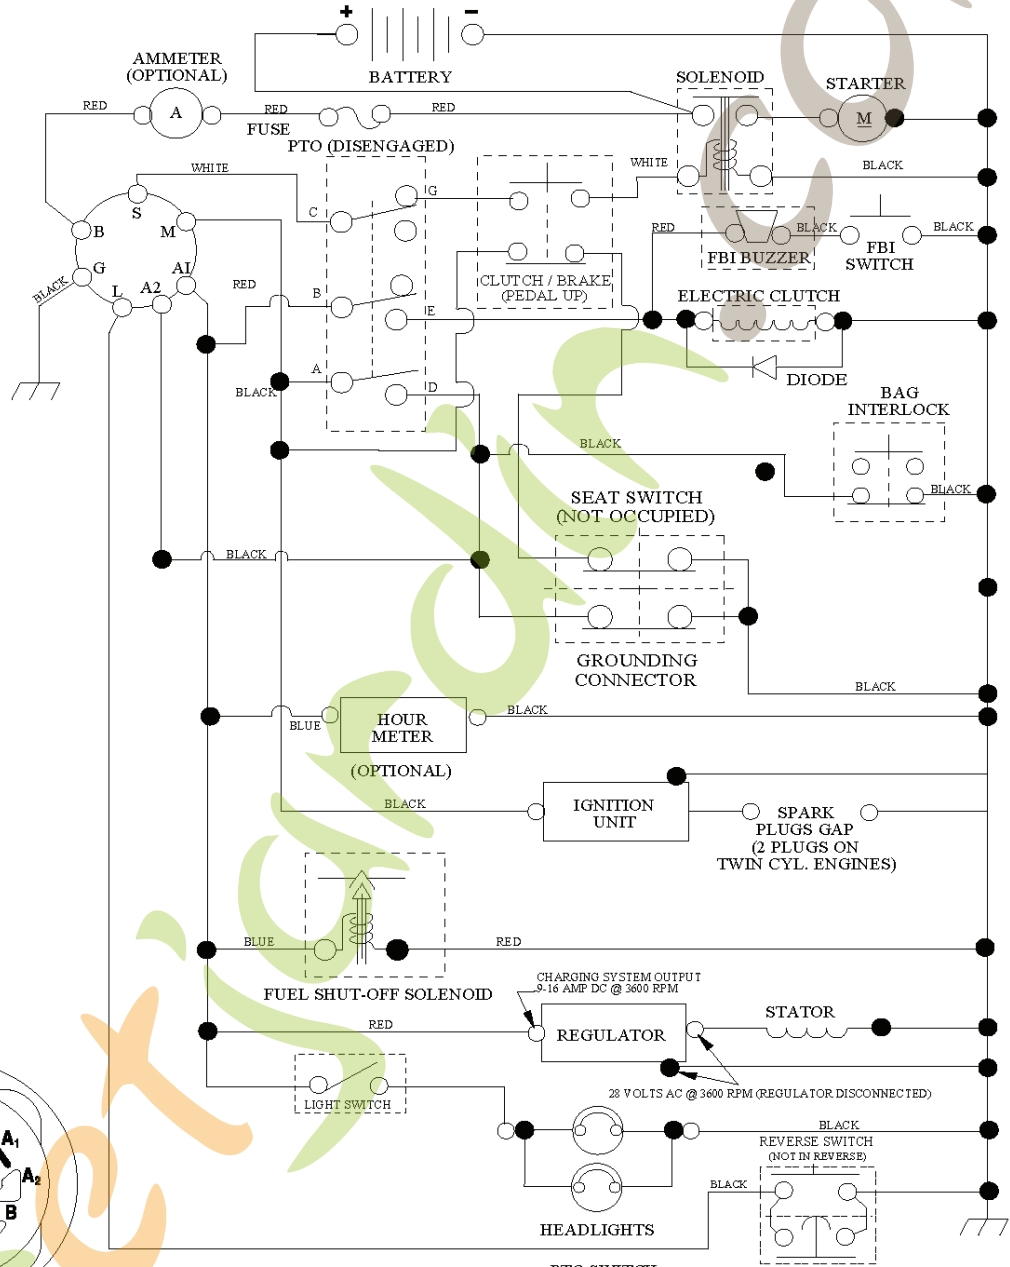

SCH05

IGNITION SWITCH

POSITION	CIRCUIT	"MAKE"
OFF	M+G+A1	
RUN/OVERRIDE	B+A1	
RUN	B+A1	L+A2
START	B+S+A1	

03048

WIRING INSULATED CLIPS
NOTE: IF WIRING INSULATED CLIPS WERE REMOVED FOR SERVICING OF UNIT, THEY SHOULD BE RE-INSTALLED TO PROPERLY SECURE YOUR WIRING.

PTO SWITCH

POSITION	CIRCUIT
OFF	C+G, B+H
ON	C+F, B+E, A+D

NON-REMOVABLE CONNECTIONS

REMOVABLE CONNECTIONS