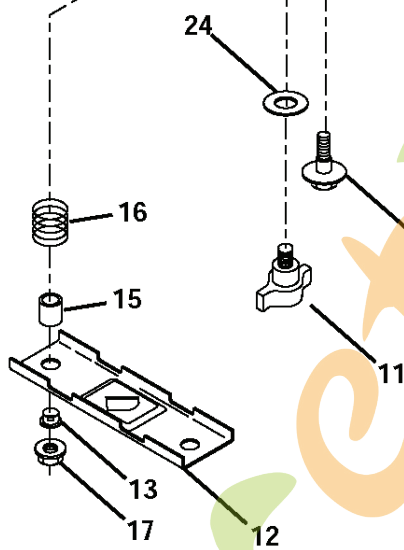

REF.	PART NO.	DESCRIPTION	REMARK	QTY.	KIT
1	532404981	PLUNGE		1	
2	532159471	LEVER		1	
3	532105767	PIN RETAINING SCREW		1	
4	812000002	RETAINER RING		1	
5	819211621	WASHER		1	
6	532120183	BEARING		1	
7	532125631	HANDLE		1	
8	532122365	PLUG		1	
11	532165829	ROD		1	
12	532165831	ROD		1	
13	532124670	RETAINER RING		1	
15	532173288	LINK		1	
16	873350800	NUT		1	
17	532175689	BRACKET		1	
18	873800800	NUT		1	
19	532139868	LEVER		1	
20	532194209	SPRING		1	
23	532110807	NUT		1	
24	819131016	WASHER		1	
25	532164024	SPRING		1	
26	532169484	PIN		1	
27	532164543	ROD		1	
28	873350600	NUT		1	
29	532138057	KNOB		1	
30	532150233	TRUNNION		1	
31	532169865	BEARING		1	
32	873540600	NUT		1	
36	532155097	INDICATOR		1	
37	532123935	PLUG		1	
38	817060516	SCREW		1	
40	819112410	WASHER		1	
41	532123934	INDICATOR		1	
49	532145212	NUT		1	
50	532110452	NUT		1	

forretjardn.com

SCH05

IGNITION SWITCH

POSITION	CIRCUIT	"MAKE"
OFF	M+G+A1	
RUN/OVERRIDE	B+A1	
RUN	B+A1	L+A2
START	B+S+A1	

03048

WIRING INSULATED CLIPS  
NOTE: IF WIRING INSULATED CLIPS WERE REMOVED FOR SERVICING OF UNIT, THEY SHOULD BE RE-INSTALLED TO PROPERLY SECURE YOUR WIRING.

PTO SWITCH

POSITION	CIRCUIT
OFF	C+G, B+H
ON	C+F, B+E, A+D

RELAY

NON-REMOVABLE CONNECTIONS

REMOVABLE CONNECTIONS

---

ForêtJardin.com

seat\_lt.knob\_7(CRD)

REF.	PART NO.	DESCRIPTION	REMARK	QTY.	KIT
1	532190120	SIEGE CONDUCTEUR		1	
2	532140551	BRACKET		1	
3	871110616	SCREW		1	
4	819131610	WASHER		1	
5	532145006	CLIP		1	
6	873800600	NUT		1	
7	532124181	SPRING		1	
8	817000616	SCREW		1	
9	819131614	WASHER		1	
10	532195530	BERCEAU DE SIEGE CONDUCTEUR		1	
11	532166369	WING NUT		1	
12	532174648	BRACKET		1	
13	532121248	BUSHING		1	
14	872050412	BOLT		1	
15	532134300	SPACER		1	
16	532121250	SPRING		1	
17	532123976	LOCKNUT		1	
21	532171852	BOLT		1	
22	873800500	LOCK NUT		1	
24	819171912	WASHER		1	
25	532127018	BOLT		1	