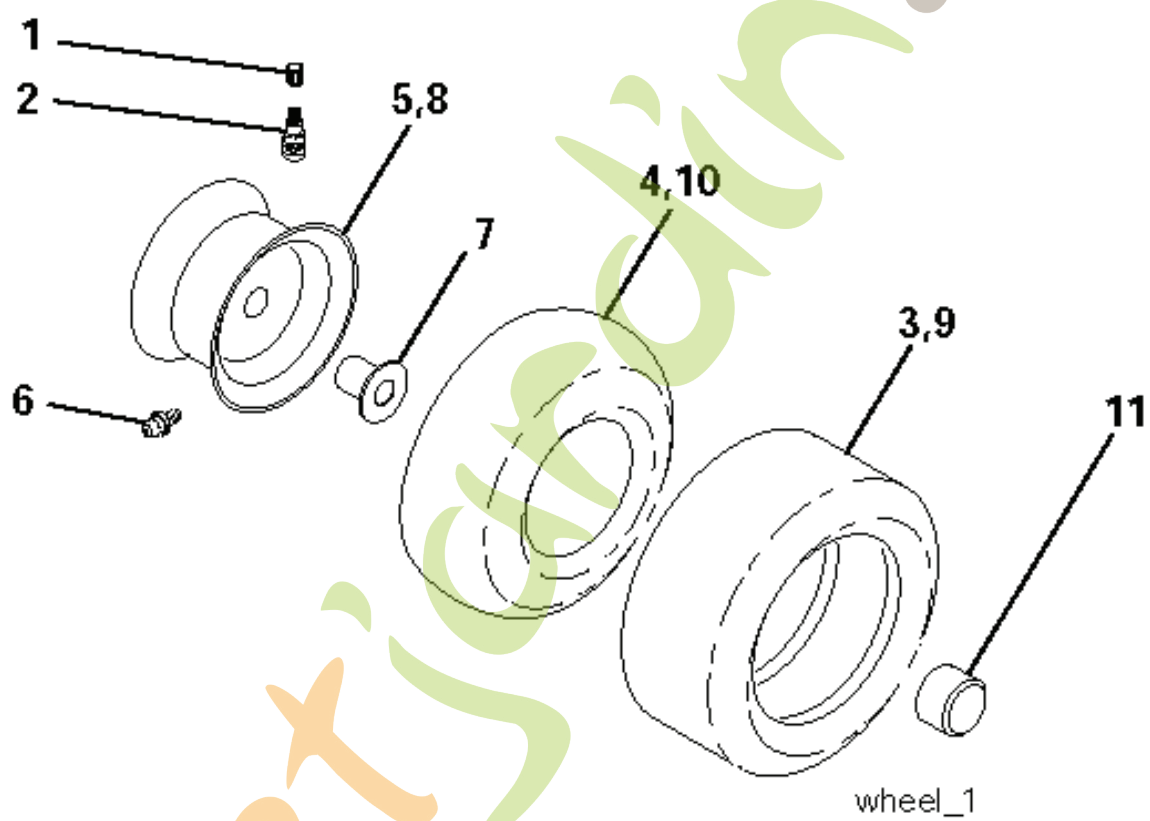

REF.	PART NO.	DESCRIPTION	REMARK	QTY.	KIT
1	532059192	CAP VALVE		1	
2	532065139	NIPPLE		1	
3	532106222	TIRE		1	
4	532059904	HOSE		1	
5	532138336	RIM		1	
6	532124957	FITTING		1	
7	532124959	BEARING		1	
8	532138337	RIM SPROCKET		1	
9	532420531	TIRE		1	
10	532124926	HOSE		1	
11	532175039	HUB CAP		1	
--	532144334	SEALING FOAM		1	

For etjardin.com