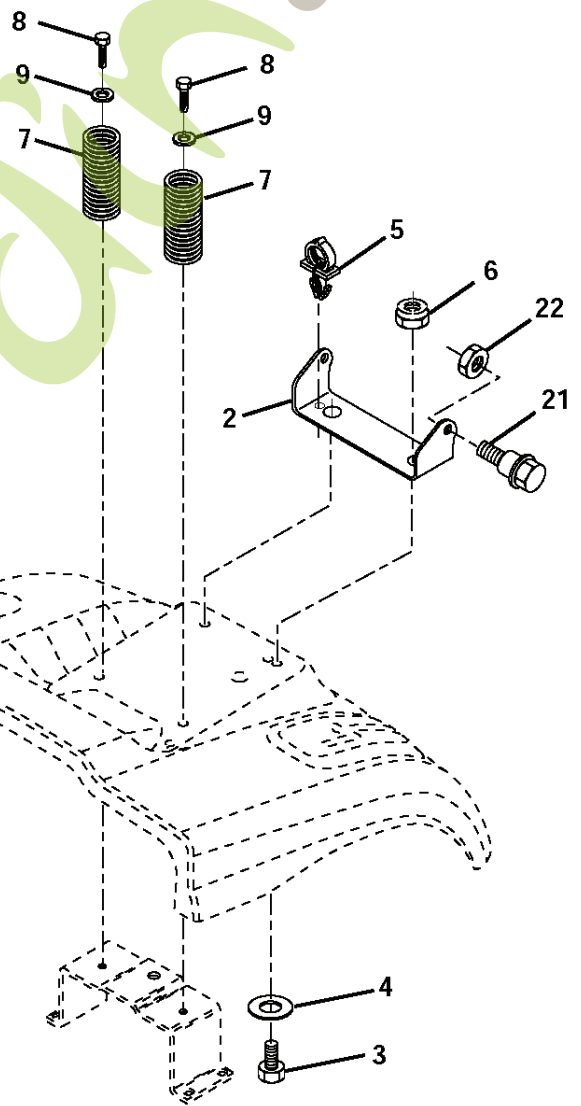

REF.	PART NO.	DESCRIPTION	REMARK	QTY.	KIT
1	532404981	PLUNGE		1	
2	532159471	LEVER		1	
3	532105767	PIN RETAINING SCREW		1	
4	812000002	RETAINER RING		1	
5	819211621	WASHER		1	
6	532120183	BEARING		1	
7	532125631	HANDLE		1	
8	532122365	PLUG		1	
11	532165829	ROD		1	
12	532165831	ROD		1	
13	532124670	RETAINER RING		1	
15	532173288	LINK		1	
16	873350800	NUT		1	
17	532175689	BRACKET		1	
18	873800800	NUT		1	
19	532139868	LEVER		1	
20	532194209	SPRING		1	
23	532110807	NUT		1	
24	819131016	WASHER		1	
25	532164024	SPRING		1	
26	532169484	PIN		1	
27	532164543	ROD		1	
28	873350600	NUT		1	
29	532138057	KNOB		1	
30	532150233	TRUNNION		1	
31	532169865	BEARING		1	
32	873540600	NUT		1	
36	532155097	INDICATOR		1	
37	532123935	PLUG		1	
38	817060516	SCREW		1	
40	819112410	WASHER		1	
41	532123934	INDICATOR		1	
49	532145212	NUT		1	
50	532110452	NUT		1	

forretjardn.com

SCH05

IGNITION SWITCH

POSITION	CIRCUIT	"MAKE"
OFF	M+G+A1	
RUN/OVERRIDE	B+A1	
RUN	B+A1	L+A2
START	B+S+A1	

03048

WIRING INSULATED CLIPS  
NOTE: IF WIRING INSULATED CLIPS WERE REMOVED FOR SERVICING OF UNIT, THEY SHOULD BE RE-INSTALLED TO PROPERLY SECURE YOUR WIRING.

PTO SWITCH

POSITION	CIRCUIT
OFF	C+G, B+H
ON	C+F, B+E, A+D

RELAY

NON-REMOVABLE CONNECTIONS

REMOVABLE CONNECTIONS

---

ForêtJardin.com

seat\_lt.knob\_7(CRD)

REF.	PART NO.	DESCRIPTION	REMARK	QTY.	KIT
1	532190120	SIEGE CONDUCTEUR		1	
2	532140551	BRACKET		1	
3	871110616	SCREW		1	
4	819131610	WASHER		1	
5	532145006	CLIP		1	
6	873800600	NUT		1	
7	532124181	SPRING		1	
8	817000616	SCREW		1	
9	819131614	WASHER		1	
10	532195530	BERCEAU DE SIEGE CONDUCTEUR		1	
11	532166369	WING NUT		1	
12	532174648	BRACKET		1	
13	532121248	BUSHING		1	
14	872050412	BOLT		1	
15	532134300	SPACER		1	
16	532121250	SPRING		1	
17	532123976	LOCKNUT		1	
21	532171852	BOLT		1	
22	873800500	LOCK NUT		1	
24	819171912	WASHER		1	
25	532127018	BOLT		1	