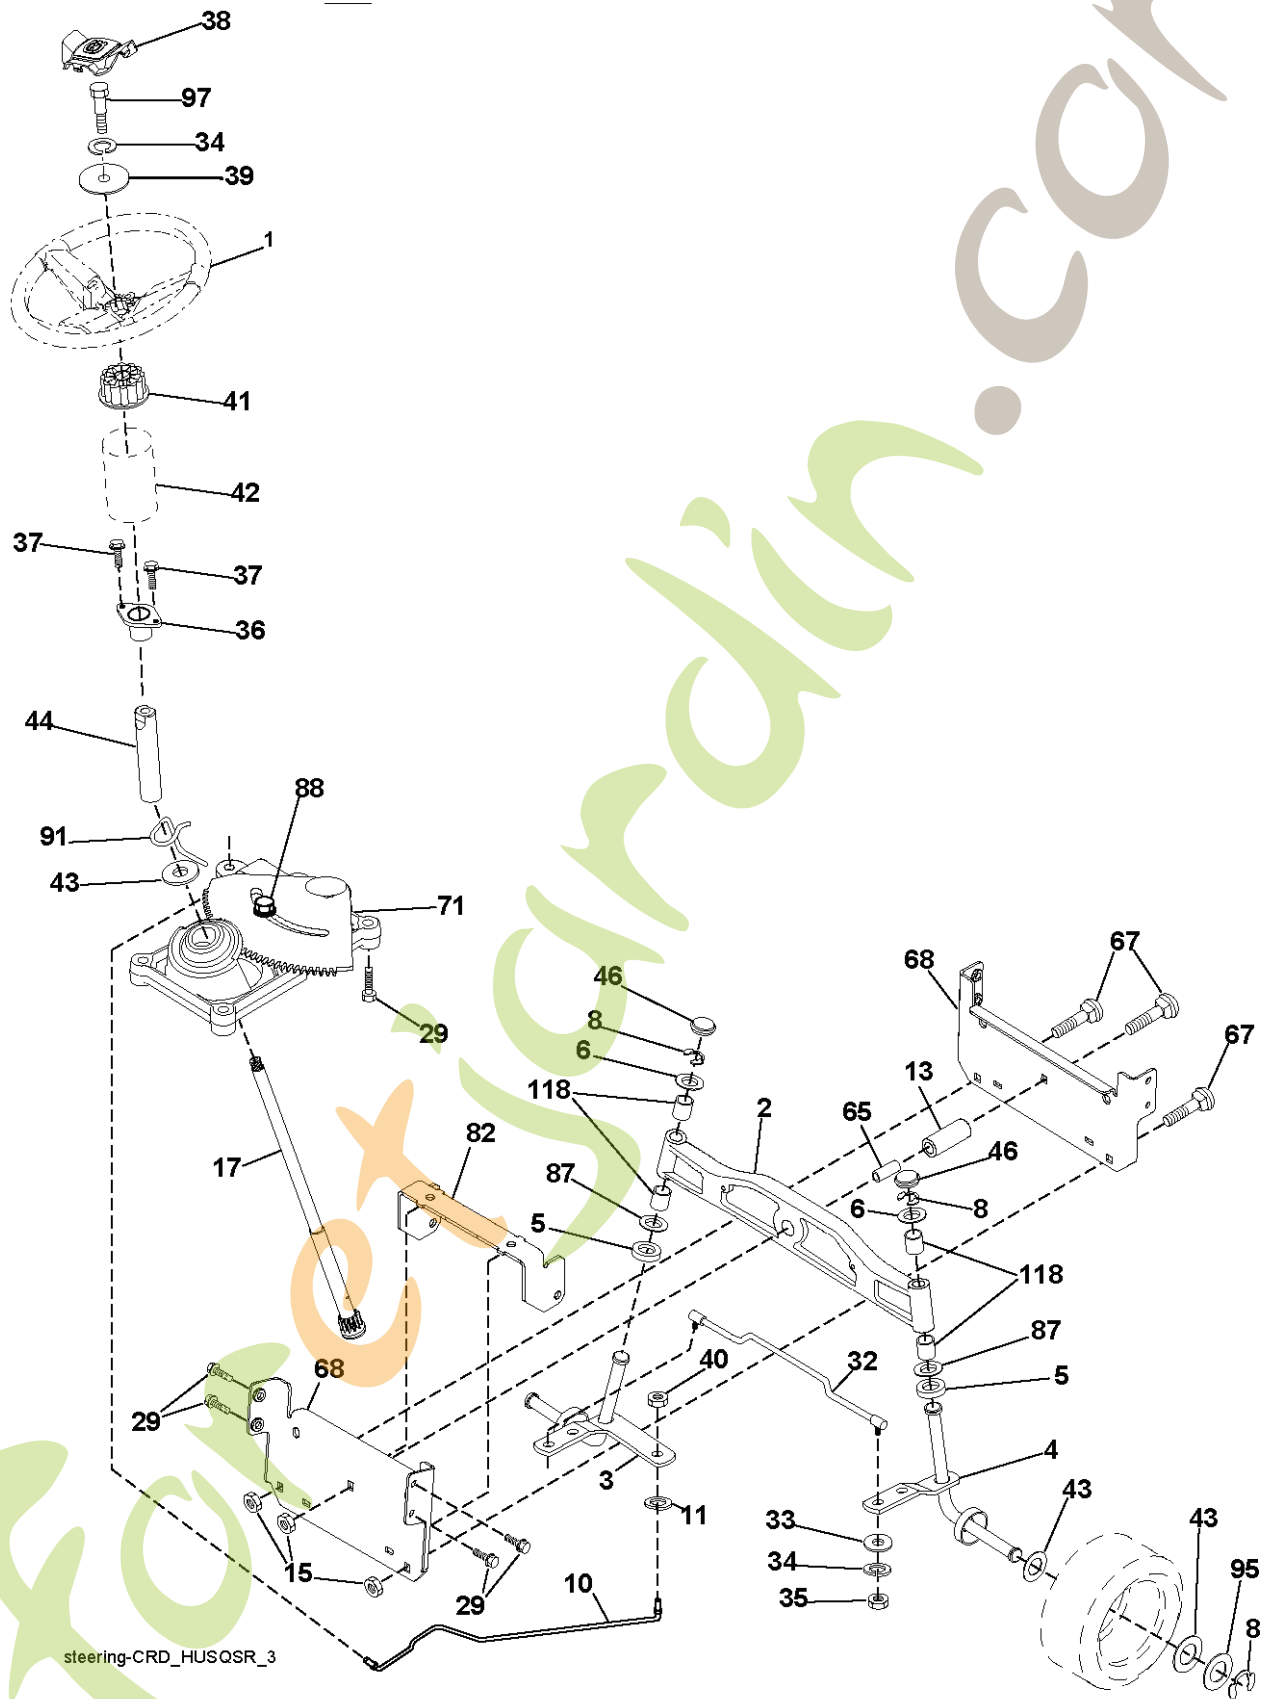

steering-CRD_HUSQSR_3

REF.	PART NO.	DESCRIPTION	REMARK	QTY.	KIT
1	532416480	STEERING WHEEL		1	
2	532193542	AXLE		1	
3	532169840	SPINDLE		1	
4	532169839	SPINDLE		1	
5	532124931	WASHER		1	
6	532121748	WASHER		1	
8	812000029	RETAINER RING		1	
10	532175121	ROD		1	
11	810040600	WASHER		1	
13	532136518	PIPE		1	
15	532145212	NUT		1	
17	532190753	ROD		1	
29	817000612	SCREW		1	
32	532171888	ROD		1	
33	819111216	WASHER		1	
34	810040500	WASHER		1	
35	873540500	NUT		1	
36	532155099	BUSHING		1	
37	532152927	SCREW		1	
38	532415987	KNOB		1	
39	819113812	WASHER		1	
40	873540600	NUT		1	
41	532186737	ADAPTER		1	
42	532411139	STEERING COLUMN TUBE		1	
43	532121749	WASHER		1	
44	532190752	SHAFT		1	
46	532121232	HUB CAP		1	
65	532414736	SPACER		1	
67	872110618	BOLT		1	
68	532169827	SHAFT		1	
71	532175146	STEERING GEAR		1	
82	532199978	SUPPORT ESSIEU AVANT		1	
87	532173966	WASHER		1	
88	532175118	BOLT		1	
91	532175553	SPRING		1	
95	532188967	WASHER		1	
97	874780564	BOLT		1	
118	532406013	BEARING		1	

forretjandn.com