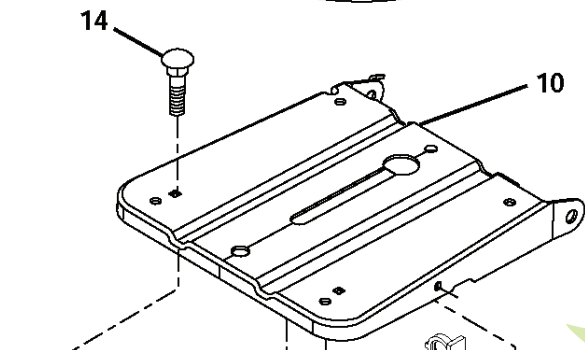

forretjardn.com

SCH05

IGNITION SWITCH

POSITION	CIRCUIT	"MAKE"
OFF	M+G+A1	
RUN/OVERRIDE	B+A1	
RUN	B+A1	L+A2
START	B+S+A1	

03048

WIRING INSULATED CLIPS  
NOTE: IF WIRING INSULATED CLIPS WERE REMOVED FOR SERVICING OF UNIT, THEY SHOULD BE RE-INSTALLED TO PROPERLY SECURE YOUR WIRING.

PTO SWITCH

POSITION	CIRCUIT
OFF	C+G, B+H
ON	C+F, B+E, A+D

RELAY

NON-REMOVABLE CONNECTIONS

REMOVABLE CONNECTIONS

---

ForêtJardin.com

seat\_lt.knob\_7(CRD)