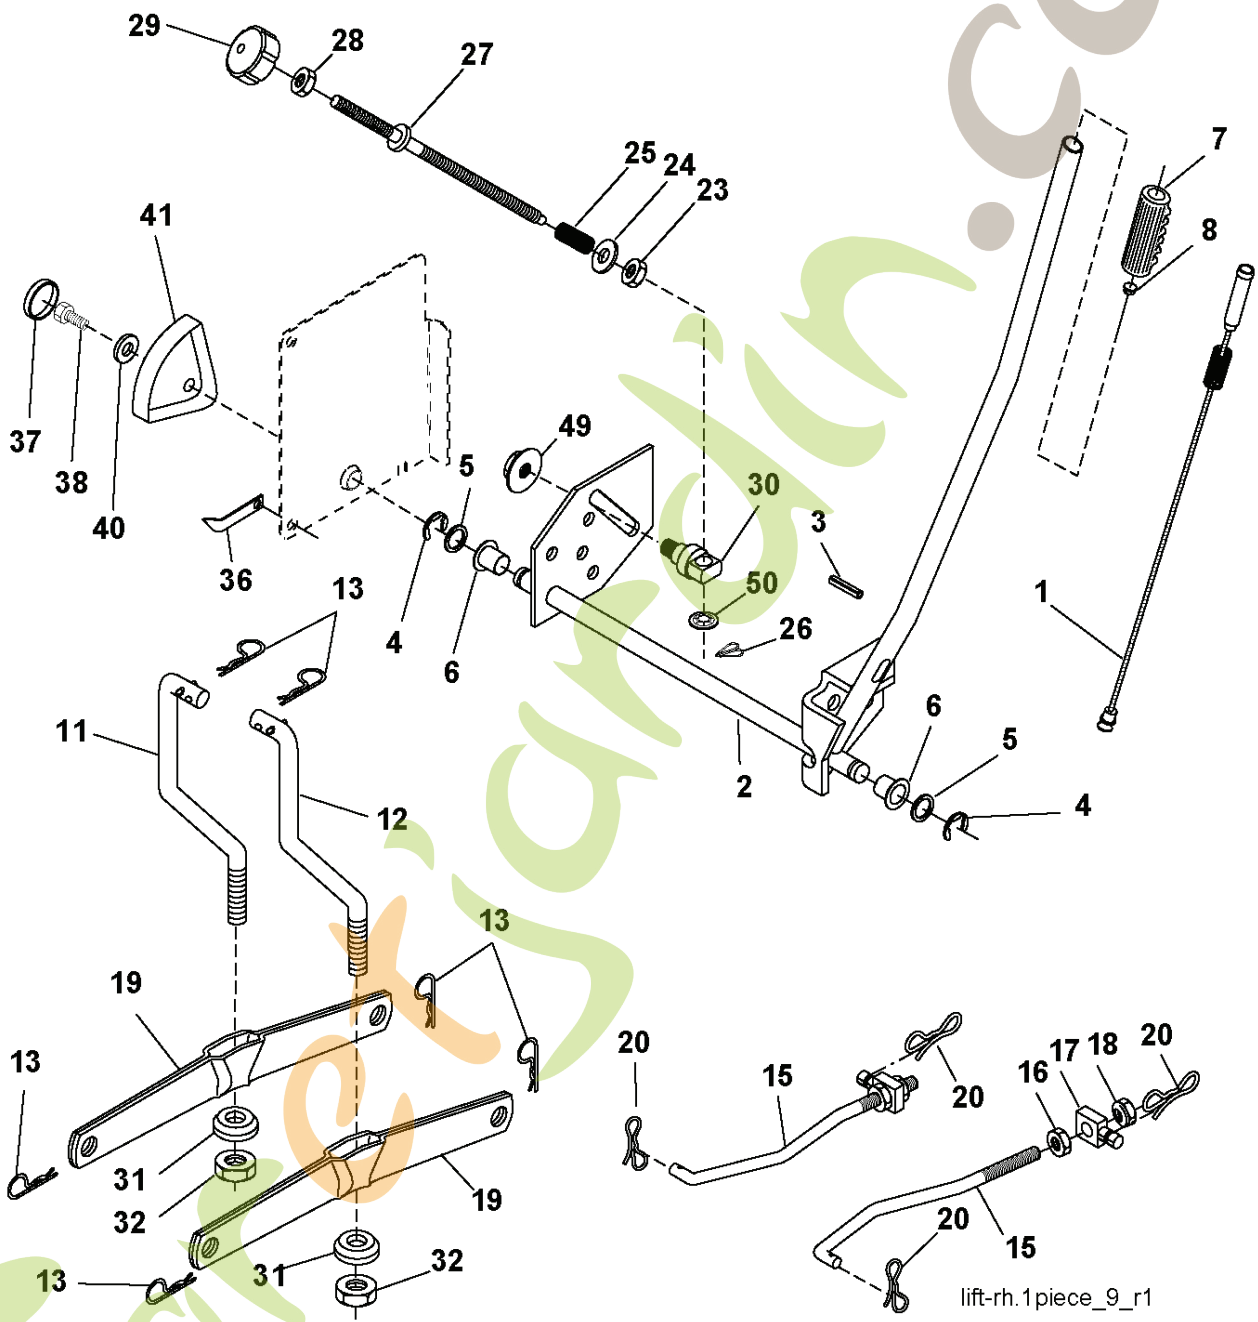

forretjardn.com

REF.	PART NO.	DESCRIPTION	REMARK	QTY.	KIT
1	532400108	HOUSING		1	
2	872140506	BOLT		1	
3	532165569	BRACKET		1	
4	532165558	BRACKET		1	
5	532124670	RETAINER RING		1	
6	532165557	ROD		1	
8	532181712	BOLT		1	
9	810030600	WASHER		1	
10	532140296	WASHER		1	
11	532186385	BLADE		1	
13	532137645	SHAFT		1	
14	532128774	BEARING HOUSING		1	
15	532110485	BEARING		1	
16	532186386	BLADE		1	
17	872140610	BOLT		1	
18	872110606	BOLT		1	
19	532132827	SPEC. BOLT		1	
20	532181713	BOLT		1	
21	873680500	NUT		1	
22	532199590	BRACKET		1	
23	532165446	PLATE		1	
24	532165242	BRACKET		1	
25	532165244	BRACKET		1	
26	532400110	SUPPORT		1	
27	532165568	BRACKET		1	
28	532165567	BRACKET		1	
30	532173984	SCREW		1	
31	532187690	WASHER		1	
32	532153532	PULLEY		1	
33	532400234	NUT		1	
34	532400107	BRACKET		1	
35	532400106	BRACKET		1	
36	532146763	PULLEY		1	
40	873680600	NUT		1	
41	873900600	NUT		1	
44	532420752	COVER		1	
45	532420753	COVER		1	
46	532137729	SCREW		1	
55	532199498	ARM		1	
56	532165723	SPACER		1	
61	532199486	SPRING		1	
68	532402008	BELT		1	
69	532165482	SHAFT		1	
84	532156085	BELT GUIDE		1	
116	532193406	BOLT		1	
117	532174873	WHEEL		1	
119	819132012	WASHER		1	
124	872110612	BOLT		1	
130	872110506	BOLT		1	
131	532165661	PIPE		1	
174	532400241	PROTECTOR		1	
254	817000616	SCREW		1	
295	532412171	PLATE		1	
296	872140406	BOLT		1	
297	873930400	NUT		1	
306	532423062	NUT		1	
---	532181857	BEARING HOUSING	Mandrel Assembly (Includes housing, shaft assembly, and bearing only - pulley/nut/washer and blade bolt/washers not included)	1	
---	532181858	BEARING HOUSING		1	
---	532422785	CUTTING DECK		1	