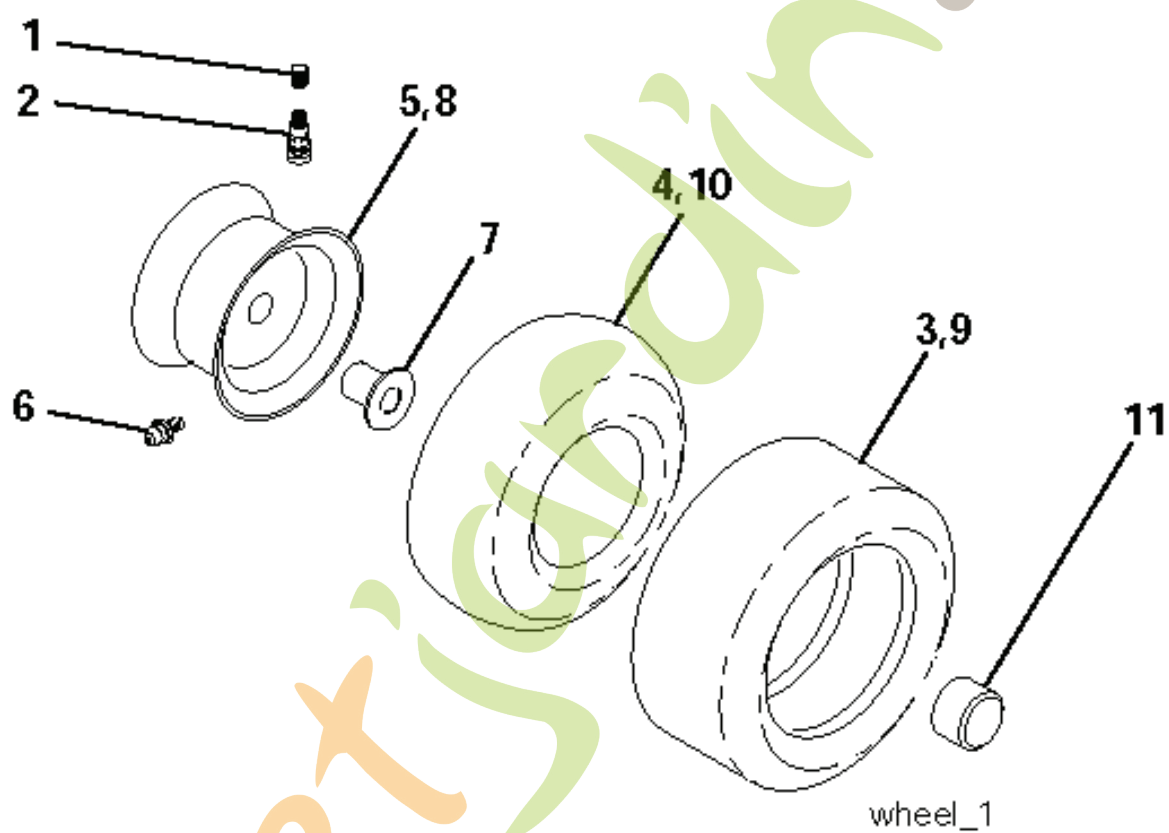

CT151, 96061018006, 2008-09

forretjardin.com

SPARE PARTS LIST

ForEstjardin.com

REF.	PART NO.	DESCRIPTION	REMARK
1	532400108	HOUSING	
2	872140506	BOLT	
3	532165569	BRACKET	
4	532165558	BRACKET	
5	532124670	RETAINER RING	
6	532165557	ROD	
8	532181712	BOLT	
9	810030600	WASHER	
10	532140296	WASHER	
11	532186385	BLADE	
13	532137645	SHAFT	
14	532128774	BEARING HOUSING	
15	532110485	BEARING	
16	532186386	BLADE	
17	872140610	BOLT	
18	872110606	BOLT	
19	532132827	SPEC. BOLT	
20	532181713	BOLT	
21	873680500	NUT	
22	532199590	BRACKET	
23	532165446	PLATE	
24	532165242	BRACKET	
25	532165244	BRACKET	
26	532400110	SUPPORT	
27	532165568	BRACKET	
28	532165567	BRACKET	
30	532173984	SCREW	
31	532187690	WASHER	
32	532153532	PULLEY	
33	532400234	NUT	
34	532400107	BRACKET	
35	532400106	BRACKET	
36	532146763	PULLEY	
40	873680600	NUT	
41	873900600	NUT	
44	532420752	COVER	
45	532420753	COVER	
46	532137729	SCREW	
55	532199498	ARM	
56	532165723	SPACER	
61	532199486	SPRING	
68	532402008	BELT	
69	532165482	SHAFT	
84	532156085	BELT GUIDE	
116	532193406	BOLT	
117	532174873	WHEEL	
119	819132012	WASHER	
124	872110612	BOLT	
130	872110506	BOLT	
131	532165661	PIPE	
174	532400241	PROTECTOR	
254	817000616	SCREW	
295	532412171	PLATE	
296	872140406	BOLT	
297	873930400	NUT	
306	532423062	NUT	
---	532181857	BEARING HOUSING	Mandrel Assembly (Includes housing, shaft assembly, and bearing only - pulley/nut/washer and blade bolt/washers not included)
---	532181858	BEARING HOUSING	
---	532422785	CUTTING DECK	

ForêtJardin.com

wheel_1

REF.	PART NO.	DESCRIPTION	REMARK
1	532059192	CAP VALVE	
2	532065139	NIPPLE	
3	532106222	TIRE	
4	532059904	HOSE	
5	532138336	RIM	
6	532124957	FITTING	
7	532124959	BEARING	
8	532138337	RIM SPROCKET	
9	532106268	TIRE	
--	532420531	TIRE	
10	532124926	HOSE	
11	532175039	HUB CAP	
--	532144334	SEALING FOAM	