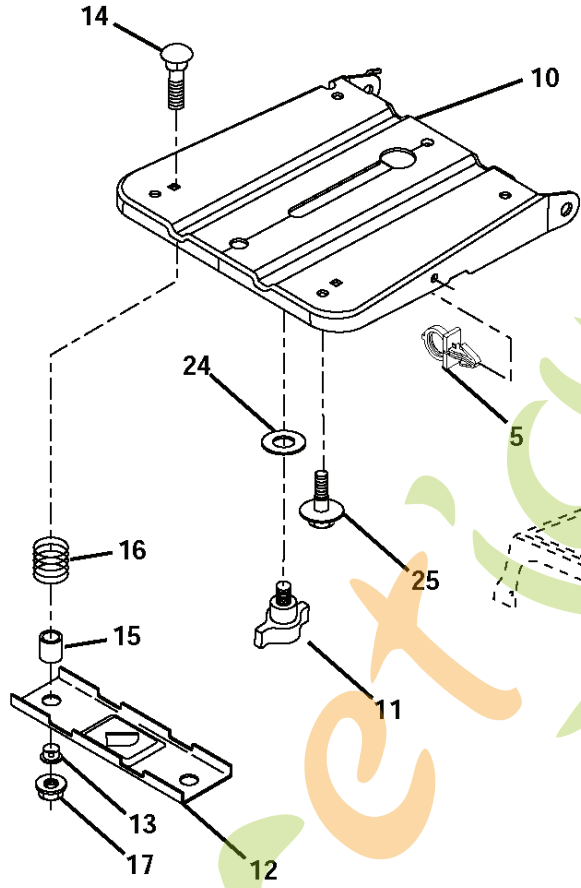

CT151, 96061018006, 2008-09

forretjardin.com

SPARE PARTS LIST

ForEstjardin.com

REF.	PART NO.	DESCRIPTION	REMARK
1	532400108	HOUSING	
2	872140506	BOLT	
3	532165569	BRACKET	
4	532165558	BRACKET	
5	532124670	RETAINER RING	
6	532165557	ROD	
8	532181712	BOLT	
9	810030600	WASHER	
10	532140296	WASHER	
11	532186385	BLADE	
13	532137645	SHAFT	
14	532128774	BEARING HOUSING	
15	532110485	BEARING	
16	532186386	BLADE	
17	872140610	BOLT	
18	872110606	BOLT	
19	532132827	SPEC. BOLT	
20	532181713	BOLT	
21	873680500	NUT	
22	532199590	BRACKET	
23	532165446	PLATE	
24	532165242	BRACKET	
25	532165244	BRACKET	
26	532400110	SUPPORT	
27	532165568	BRACKET	
28	532165567	BRACKET	
30	532173984	SCREW	
31	532187690	WASHER	
32	532153532	PULLEY	
33	532400234	NUT	
34	532400107	BRACKET	
35	532400106	BRACKET	
36	532146763	PULLEY	
40	873680600	NUT	
41	873900600	NUT	
44	532420752	COVER	
45	532420753	COVER	
46	532137729	SCREW	
55	532199498	ARM	
56	532165723	SPACER	
61	532199486	SPRING	
68	532402008	BELT	
69	532165482	SHAFT	
84	532156085	BELT GUIDE	
116	532193406	BOLT	
117	532174873	WHEEL	
119	819132012	WASHER	
124	872110612	BOLT	
130	872110506	BOLT	
131	532165661	PIPE	
174	532400241	PROTECTOR	
254	817000616	SCREW	
295	532412171	PLATE	
296	872140406	BOLT	
297	873930400	NUT	
306	532423062	NUT	
---	532181857	BEARING HOUSING	Mandrel Assembly (Includes housing, shaft assembly, and bearing only - pulley/nut/washer and blade bolt/washers not included)
---	532181858	BEARING HOUSING	
---	532422785	CUTTING DECK	