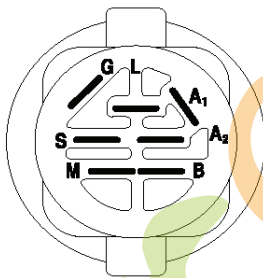

IGNITION SWITCH

POSITION	CIRCUIT	"MAKE"
OFF	M+G+A1	
RUN/OVERRIDE	B+A1	
RUN	B+A1	L+A2
START	B+S+A1	

WIRING INSULATED CLIPS
NOTE: IF WIRING INSULATED
CLIPS WERE REMOVED FOR
SERVICING OF UNIT, THEY
SHOULD BE RE-INSTALLED TO
PROPERLY SECURE YOUR
WIRING.

03048

PTO SWITCH

POSITION	CIRCUIT
OFF	C + G, B + H
ON	C + F, B + E, A + D

●
NON-REMOVABLE
CONNECTIONS

○
REMOVABLE
CONNECTIONS