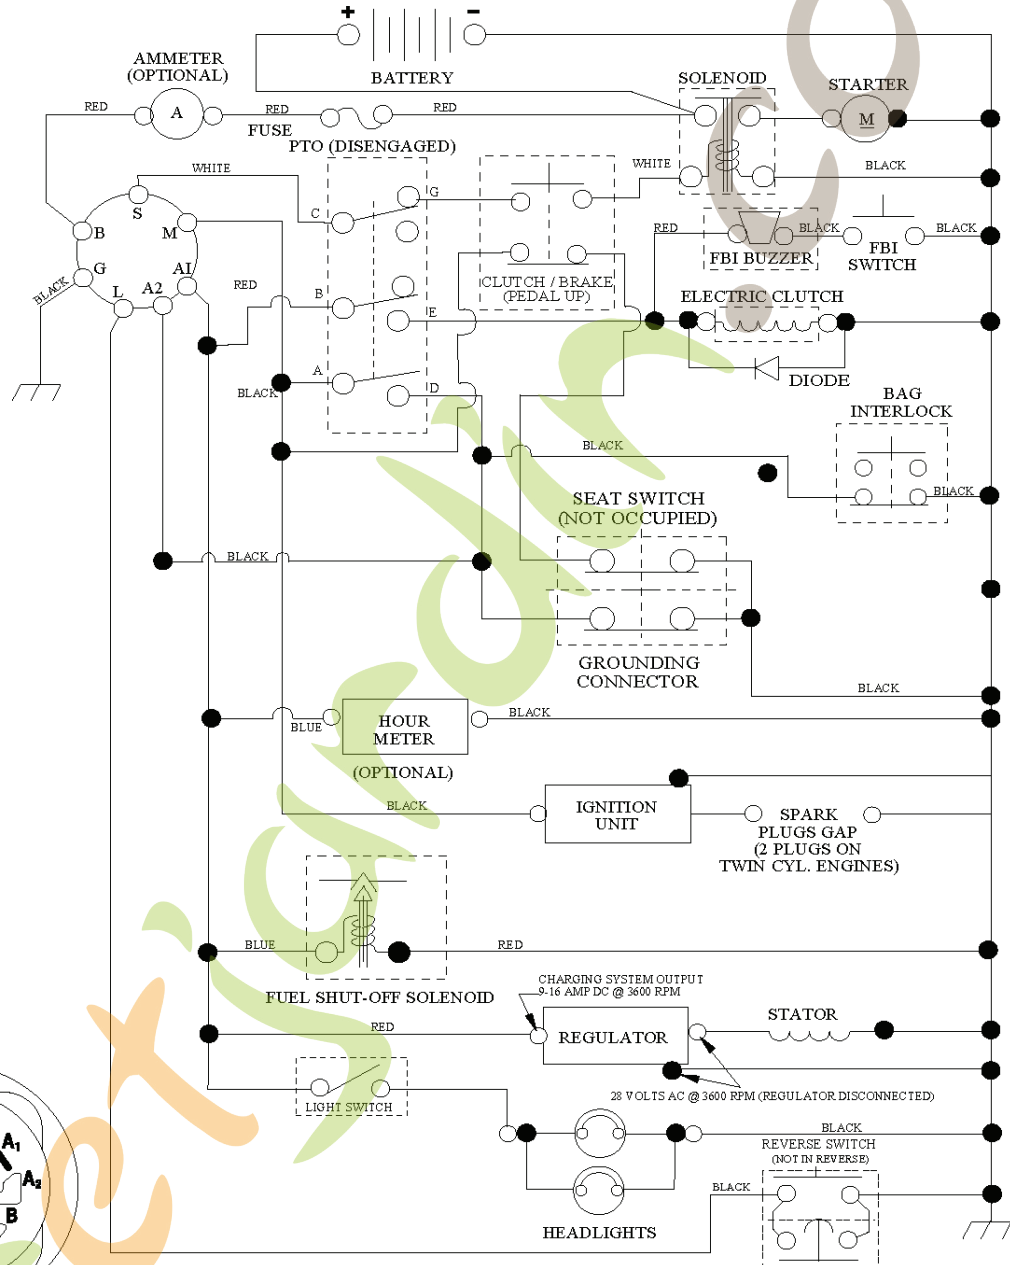

www.eksandah.com

REF.	PART NO.	DESCRIPTION	REMARK
183	532199532	PULLEY	
187	817580520	BOLT	
207	532169845	WASHER	
214	532175609	LEVER	
215	532410142	ROD	
243	532190736	BRACKET	
254	817000616	SCREW	
255	532175608	SHAFT	
258	532178062	CLIP	
261	532131494	PULLEY	
262	872110622	BOLT	
263	817000612	SCREW	
264	532197607	BRACKET	
266	532182061	PROTECTOR	
268	532182402	PROTECTOR	
275	819131614	WASHER	
279	872110616	BOLT	
292	532400271	SPACER	
295	532179114	PULLEY	
296	532420920	SHIELD	

forretjardin.com

lift-rh.1piece_9_r1

REF.	PART NO.	DESCRIPTION	REMARK
1	532404981	PLUNGE	
2	532159471	LEVER	
3	532105767	PIN RETAINING SCREW	
4	812000002	RETAINER RING	
5	819211621	WASHER	
6	532120183	BEARING	
7	532125631	HANDLE	
8	532122365	PLUG	
11	532165829	ROD	
12	532165831	ROD	
13	532124670	RETAINER RING	
15	532173288	LINK	
16	873350800	NUT	
17	532175689	BRACKET	
18	873800800	NUT	
19	532139868	LEVER	
20	532194209	SPRING	
23	532110807	NUT	
24	819131016	WASHER	
25	532164024	SPRING	
26	532169484	PIN	
27	532164543	ROD	
28	873350600	NUT	
29	532138057	KNOB	
30	532150233	TRUNNION	
31	532169865	BEARING	
32	873540600	NUT	
36	532155097	INDICATOR	
37	532123935	PLUG	
38	817060516	SCREW	
40	819112410	WASHER	
41	532123934	INDICATOR	
49	532145212	NUT	
50	532110452	NUT	

forretjardin.com

IGNITION SWITCH

POSITION	CIRCUIT	"MAKE"
OFF	M+G+A1	
RUN/OVERRIDE	B+A1	
RUN	B+A1	L+A2
START	B+S+A1	

WIRING INSULATED CLIPS
 NOTE: IF WIRING INSULATED
 CLIPS WERE REMOVED FOR
 SERVICING OF UNIT, THEY
 SHOULD BE RE-INSTALLED TO
 PROPERLY SECURE YOUR
 WIRING.