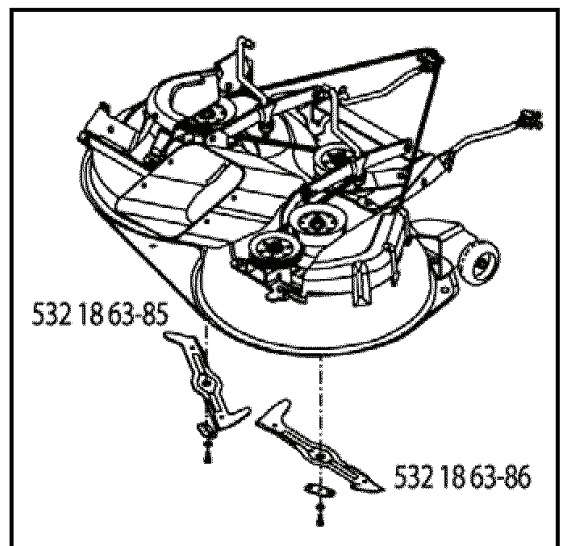

CT151, 96061018005, 2007-10

forretjardin.com

SPARE PARTS LIST

ForEtjardin.com

TRACTOR - - MODEL NO. CT151 (96061018005) PRODUCT NO. 960 61 01-80
SEAT ASSEMBLY

seat_ft.knob_7(CRD)

REF.	PART NO.	DESCRIPTION	REMARK
1	532190120	SIEGE CONDUCTEUR	
2	532140551	BRACKET	
3	871110616	SCREW	
4	819131610	WASHER	
5	532145006	CLIP	
6	873800600	NUT	
7	532124181	SPRING	
8	817000616	SCREW	
9	819131614	WASHER	
10	532195530	BERCEAU DE SIEGE CONDUCTEUR	
11	532166369	WING NUT	
12	532174648	BRACKET	
13	532121248	BUSHING	
14	872050412	BOLT	
15	532134300	SPACER	
16	532121250	SPRING	
17	532123976	LOCKNUT	
21	532171852	BOLT	
22	873800500	LOCK NUT	
24	819171912	WASHER	
25	532127018	BOLT	

ForêtJardin.com

ILLUSTRATED PARTS LIST

MFG. ID NO. 96061018005

CUSTOMER CATALOG NO. CT151

PRODUCT NO. 960 61 01-80

REF.	PART NO.	DESCRIPTION	REMARK
531 02 95-01	531029501	AIR FILTER	
531 02 95-02	531029502	FILTER	
532 40 20-08	532402008	BELT	
531 02 95-03	531029503	FILTER	
532 18 63-85	532186385	BLADE	
531 02 95-04	531029504	SPARK PLUG	
532 40 50-75	532405075	BELT	
532 18 63-86	532186386	BLADE	

Forêtjardin.com

TRACTOR - - MODEL NO. CT151 (96061018005) PRODUCT NO. 960 61 01-80
MOWER LIFT

REF.	PART NO.	DESCRIPTION	REMARK
1	532159460	WIRE	
2	532159471	LEVER	
3	532105767	PIN RETAINING SCREW	
4	812000002	RETAINER RING	
5	819211621	WASHER	
6	532120183	BEARING	
7	532125631	HANDLE	
8	532122365	PLUG	
11	532165829	ROD	
12	532165831	ROD	
13	532124670	RETAINER RING	
15	532173288	LINK	
16	873350800	NUT	
17	532175689	BRACKET	
18	873800800	NUT	
19	532139868	LEVER	
20	532194209	SPRING	
23	532110807	NUT	
24	819131016	WASHER	
25	532164024	SPRING	
26	532169484	PIN	
27	532164543	ROD	
28	873350600	NUT	
29	532138057	KNOB	
30	532150233	TRUNNION	
31	532169865	BEARING	
32	873540600	NUT	
36	532155097	INDICATOR	
37	532123935	PLUG	
38	817060516	SCREW	
40	819112410	WASHER	
41	532123934	INDICATOR	
49	532145212	NUT	
50	532110452	NUT	