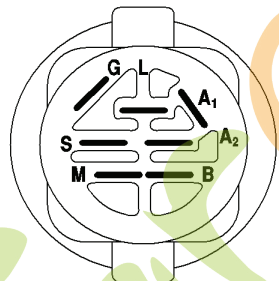

for

extension

for extension.com

TRACTOR - - MODEL NO. CT151 (96061018005) PRODUCT NO. 960 61 01-80 SCHEMATIC

SCH06

NOTE
YOUR TRACTOR IS EQUIPPED WITH A SPECIAL ALTERNATOR SYSTEM. THE LIGHTS ARE NOT CONNECTED TO THE BATTERY, BUT HAVE THEIR OWN ELECTRICAL SOURCE. BECAUSE OF THIS, THE BRIGHTNESS OF THE LIGHTS WILL CHANGE WITH ENGINE SPEED. AT IDLE THE LIGHTS WILL DIM. AS THE ENGINE IS SPEEDED UP, THE LIGHTS WILL BECOME THEIR BRIGHTEST.

IGNITION SWITCH

POSITION	CIRCUIT	"MAKE"
OFF	M+G+A1	
RUN/OVERRIDE	B+A1	
RUN	B+A1	L+A2
START	B+S+A1	

WIRING INSULATED CLIPS
NOTE: IF WIRING INSULATED CLIPS WERE REMOVED FOR SERVICING OF UNIT, THEY SHOULD BE RE-INSTALLED TO PROPERLY SECURE YOUR WIRING.

WHEELS & TIRES

REF.	PART NO.	DESCRIPTION	REMARK
1	532059192	CAP VALVE	
2	532065139	NIPPLE	
3	532106222	TIRE	
4	532059904	HOSE	
5	532138336	RIM	
6	532124957	FITTING	
7	532124959	BEARING	
8	532138337	RIM SPROCKET	
9	532106268	TIRE	
-	532420531	TIRE	
10	532124926	HOSE	
11	532175039	HUB CAP	
-	532144334	SEALING FOAM	