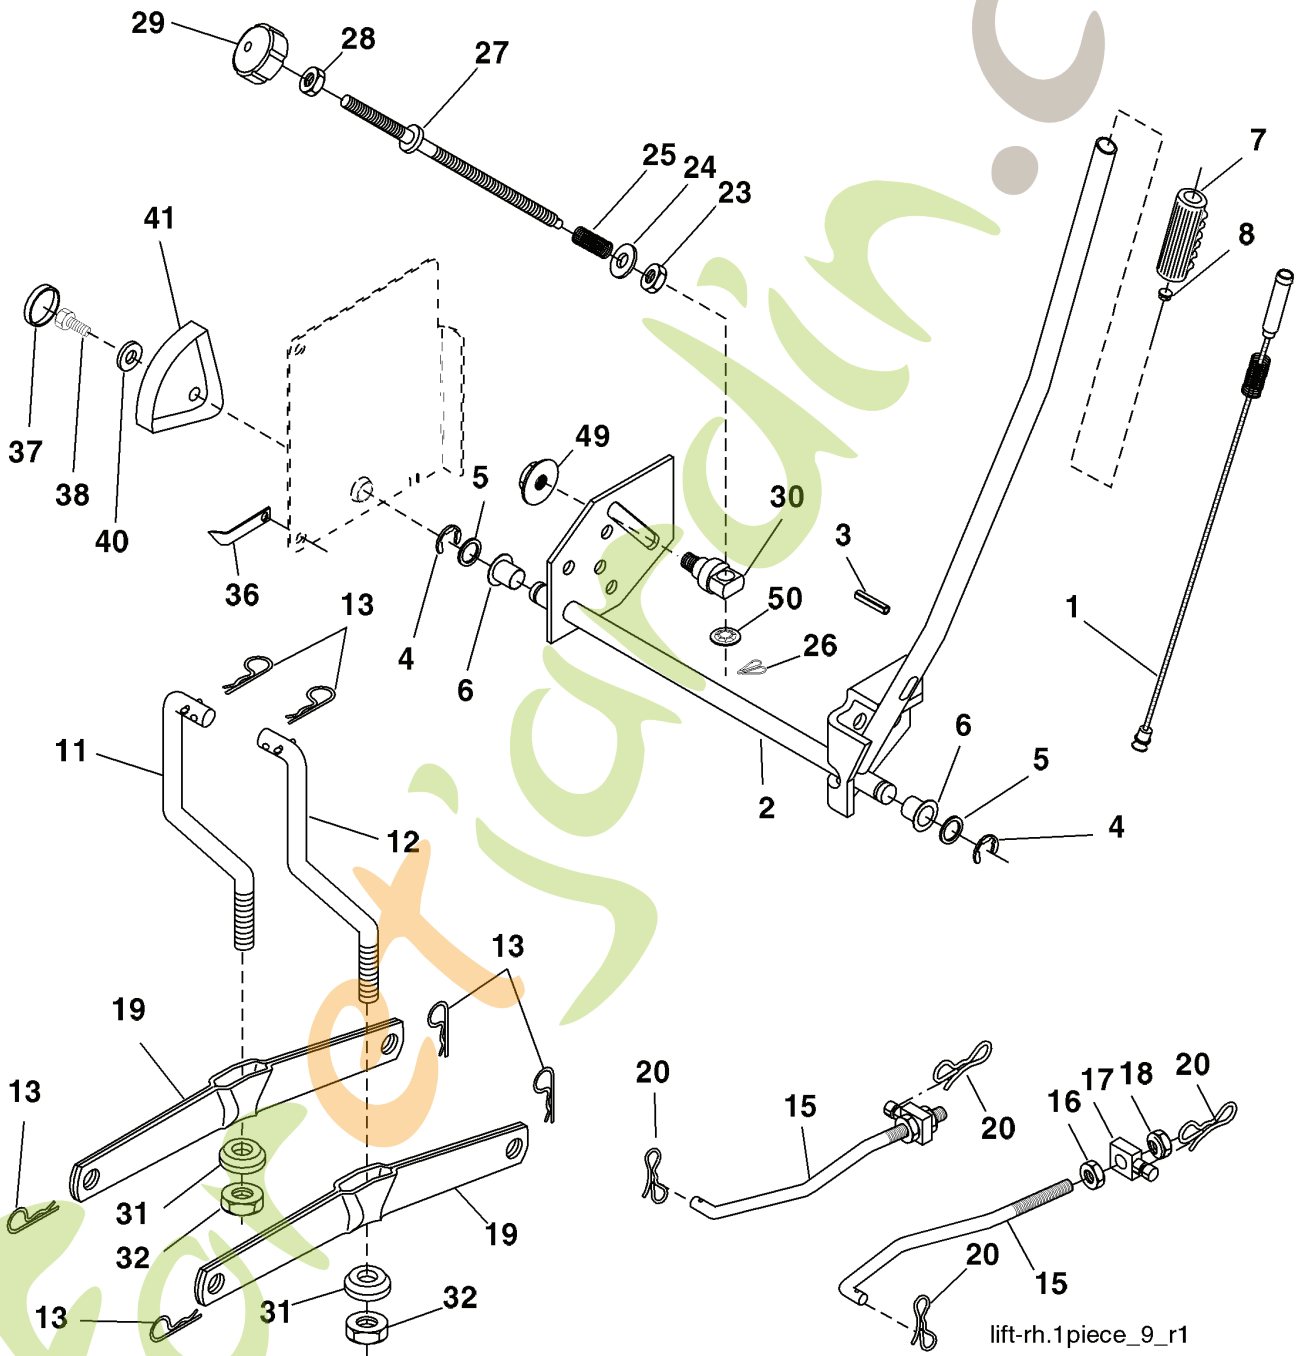

CT151, 96061018005, 2007-10

forretjardin.com

SPARE PARTS LIST

ForEtjardin.com

TRACTOR - - MODEL NO. CT151 (96061018005) PRODUCT NO. 960 61 01-80
SEAT ASSEMBLY

seat_ft.knob_7(CRD)

REF.	PART NO.	DESCRIPTION	REMARK
1	532190120	SIEGE CONDUCTEUR	
2	532140551	BRACKET	
3	871110616	SCREW	
4	819131610	WASHER	
5	532145006	CLIP	
6	873800600	NUT	
7	532124181	SPRING	
8	817000616	SCREW	
9	819131614	WASHER	
10	532195530	BERCEAU DE SIEGE CONDUCTEUR	
11	532166369	WING NUT	
12	532174648	BRACKET	
13	532121248	BUSHING	
14	872050412	BOLT	
15	532134300	SPACER	
16	532121250	SPRING	
17	532123976	LOCKNUT	
21	532171852	BOLT	
22	873800500	LOCK NUT	
24	819171912	WASHER	
25	532127018	BOLT	

ForêtJardin.com

ILLUSTRATED PARTS LIST

MFG. ID NO. 96061018005

CUSTOMER CATALOG NO. CT151

PRODUCT NO. 960 61 01-80

REF.	PART NO.	DESCRIPTION	REMARK
531 02 95-01	531029501	AIR FILTER	
531 02 95-02	531029502	FILTER	
532 40 20-08	532402008	BELT	
531 02 95-03	531029503	FILTER	
532 18 63-85	532186385	BLADE	
531 02 95-04	531029504	SPARK PLUG	
532 40 50-75	532405075	BELT	
532 18 63-86	532186386	BLADE	

Forêtjardin.com

TRACTOR - - MODEL NO. CT151 (96061018005) PRODUCT NO. 960 61 01-80
MOWER LIFT

REF.	PART NO.	DESCRIPTION	REMARK
1	532159460	WIRE	
2	532159471	LEVER	
3	532105767	PIN RETAINING SCREW	
4	812000002	RETAINER RING	
5	819211621	WASHER	
6	532120183	BEARING	
7	532125631	HANDLE	
8	532122365	PLUG	
11	532165829	ROD	
12	532165831	ROD	
13	532124670	RETAINER RING	
15	532173288	LINK	
16	873350800	NUT	
17	532175689	BRACKET	
18	873800800	NUT	
19	532139868	LEVER	
20	532194209	SPRING	
23	532110807	NUT	
24	819131016	WASHER	
25	532164024	SPRING	
26	532169484	PIN	
27	532164543	ROD	
28	873350600	NUT	
29	532138057	KNOB	
30	532150233	TRUNNION	
31	532169865	BEARING	
32	873540600	NUT	
36	532155097	INDICATOR	
37	532123935	PLUG	
38	817060516	SCREW	
40	819112410	WASHER	
41	532123934	INDICATOR	
49	532145212	NUT	
50	532110452	NUT	