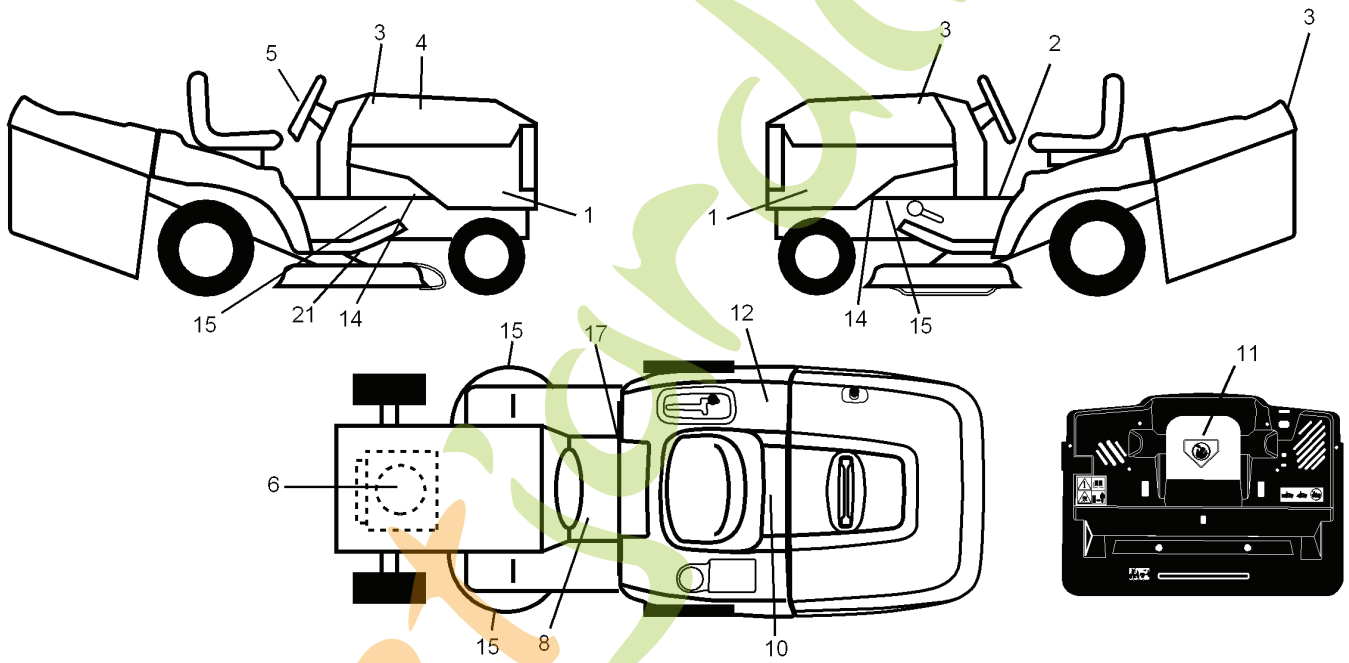

**TRACTOR - - MODEL NO. CT151 (96061018005) PRODUCT NO. 960 61 01-80
DECALS**

REF.	PART NO.	DESCRIPTION	REMARK
1	532412241	DECAL	
2	532400389	LABEL	
3	532402832	LABEL	
4	532413384	DECAL	
6	532196841	DECAL	
8	532159737	DECAL	
10	532145005	DECAL	
11	532182166	DECAL	
12	532180432	DECAL	
14	532159736	DECAL	
15	532196842	DECAL	
17	532140837	DECAL	
21	532166286	DECAL	
-	532138311	DECAL	
-	532181916	PROTEGE*RPL.PAR 532179768418	
-	532181917	PROTEGE*RPL.PAR 532179769418	
-	532411943	OPERATOR'S MANUAL	
-	532411945	OPERATOR'S MANUAL	
-	532411944	OPERATOR'S MANUAL	
-	532411946	OPERATOR'S MANUAL	

forretjardin.com