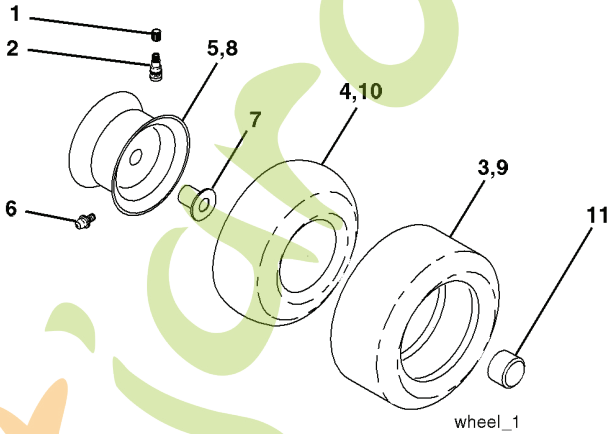

IGNITION SWITCH

POSITION	CIRCUIT	"MAKE"
OFF	M+G+A1	
RUN/OVERRIDE	B+A1	
RUN	B+A1	L+A2
START	B+S+A1	

WIRING INSULATED CLIPS
NOTE: IF WIRING INSULATED CLIPS WERE REMOVED FOR SERVICING OF UNIT, THEY SHOULD BE RE-INSTALLED TO PROPERLY SECURE YOUR WIRING.

PTO SWITCH	
POSITION	CIRCUIT
OFF	C + G, B + H
ON	C + F, B + E, A + D

RELAY

NON-REMOVABLE CONNECTIONS

REMOVABLE CONNECTIONS

ForêtJardin.com

TRACTOR - - MODEL NO. CT151 (96061018005) PRODUCT NO. 960 61 01-80

WHEELS & TIRES

REF.	PART NO.	DESCRIPTION	REMARK
1	532059192	CAP VALVE	
2	532065139	NIPPLE	
3	532106222	TIRE	
4	532059904	HOSE	
5	532138336	RIM	
6	532124957	FITTING	
7	532124959	BEARING	
8	532138337	RIM SPROCKET	
9	532106268	TIRE	
-	532420531	TIRE	
10	532124926	HOSE	
11	532175039	HUB CAP	
-	532144334	SEALING FOAM	

For etjardin.com

TRACTOR - - MODEL NO. CT151 (96061018005) PRODUCT NO. 960 61 01-80
STEERING ASSEMBLY

steering-CRD_special_1_w118

REF.	PART NO.	DESCRIPTION	REMARK
1	532416480	STEERING WHEEL	
-	532193651	STEERING WHEEL	
2	532184706	SHAFT	
3	532169840	SPINDLE	
4	532169839	SPINDLE	
5	532124931	WASHER	
6	532121748	WASHER	
8	812000029	RETAINER RING	
10	532175121	ROD	
11	810040600	WASHER	
13	532136518	PIPE	
15	532145212	NUT	
17	532190753	ROD	
29	817000612	SCREW	
32	532171888	ROD	
33	819111216	WASHER	
34	810040500	WASHER	
35	873540500	NUT	
36	532155099	BUSHING	
37	532152927	SCREW	
38	532415987	KNOB	
-	532193652	HUB	
39	819113812	WASHER	
40	873540600	NUT	
41	532186737	ADAPTER	
42	532411139	STEERING COLUMN TUBE	
43	532121749	WASHER	
44	532190752	SHAFT	
46	532121232	HUB CAP	
65	532160367	SPACER	
67	872110618	BOLT	
68	532169827	SHAFT	
71	532175146	STEERING GEAR	
82	532199978	SUPPORT ESSIEU AVANT	
87	532173966	WASHER	
88	532175118	BOLT	
91	532175553	SPRING	
95	532188967	WASHER	
97	874780564	BOLT	
118	532406013	BEARING	
228	532404484	LABEL	