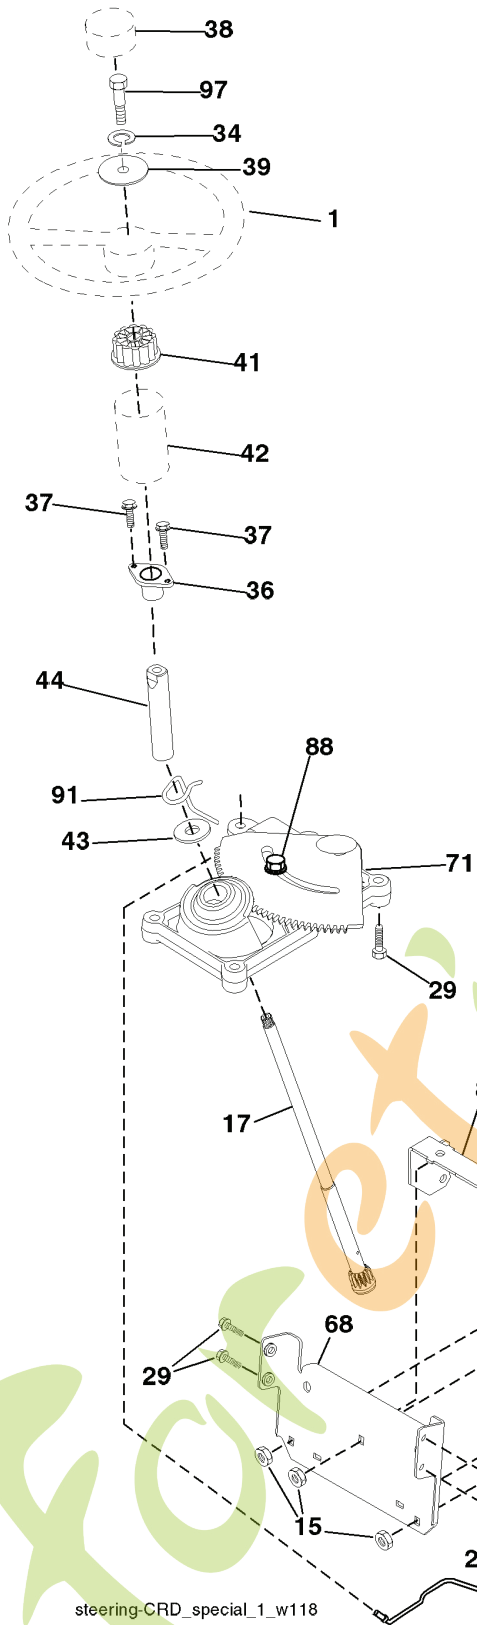

TRACTOR - - MODEL NO. CT151 (96061018005) PRODUCT NO. 960 61 01-80
STEERING ASSEMBLY

steering-CRD_special_1_w118

REF.	PART NO.	DESCRIPTION	REMARK
1	532416480	STEERING WHEEL	
-	532193651	STEERING WHEEL	
2	532184706	SHAFT	
3	532169840	SPINDLE	
4	532169839	SPINDLE	
5	532124931	WASHER	
6	532121748	WASHER	
8	812000029	RETAINER RING	
10	532175121	ROD	
11	810040600	WASHER	
13	532136518	PIPE	
15	532145212	NUT	
17	532190753	ROD	
29	817000612	SCREW	
32	532171888	ROD	
33	819111216	WASHER	
34	810040500	WASHER	
35	873540500	NUT	
36	532155099	BUSHING	
37	532152927	SCREW	
38	532415987	KNOB	
-	532193652	HUB	
39	819113812	WASHER	
40	873540600	NUT	
41	532186737	ADAPTER	
42	532411139	STEERING COLUMN TUBE	
43	532121749	WASHER	
44	532190752	SHAFT	
46	532121232	HUB CAP	
65	532160367	SPACER	
67	872110618	BOLT	
68	532169827	SHAFT	
71	532175146	STEERING GEAR	
82	532199978	SUPPORT ESSIEU AVANT	
87	532173966	WASHER	
88	532175118	BOLT	
91	532175553	SPRING	
95	532188967	WASHER	
97	874780564	BOLT	
118	532406013	BEARING	
228	532404484	LABEL	

forretjardir.com