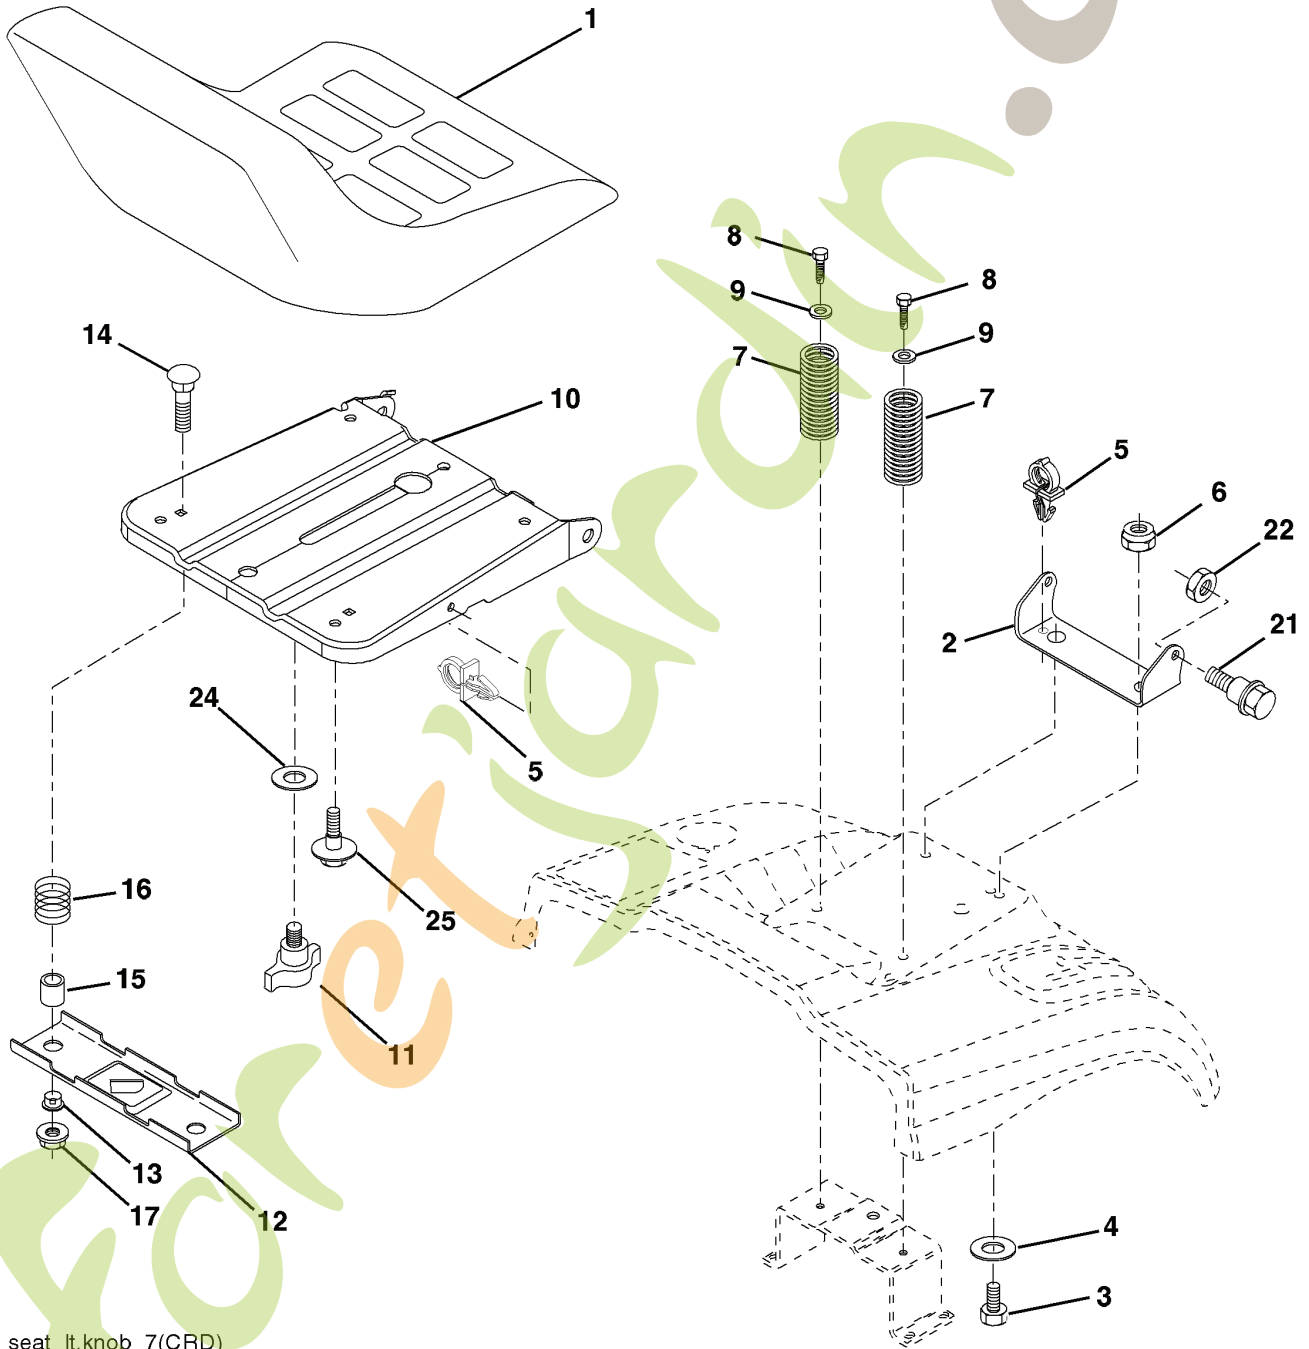

CT151, 96061018005, 2007-10

forretjardin.com

SPARE PARTS LIST

ForEtjardin.com

TRACTOR - - MODEL NO. CT151 (96061018005) PRODUCT NO. 960 61 01-80
SEAT ASSEMBLY

seat_ft.knob_7(CRD)

REF.	PART NO.	DESCRIPTION	REMARK
1	532190120	SIEGE CONDUCTEUR	
2	532140551	BRACKET	
3	871110616	SCREW	
4	819131610	WASHER	
5	532145006	CLIP	
6	873800600	NUT	
7	532124181	SPRING	
8	817000616	SCREW	
9	819131614	WASHER	
10	532195530	BERCEAU DE SIEGE CONDUCTEUR	
11	532166369	WING NUT	
12	532174648	BRACKET	
13	532121248	BUSHING	
14	872050412	BOLT	
15	532134300	SPACER	
16	532121250	SPRING	
17	532123976	LOCKNUT	
21	532171852	BOLT	
22	873800500	LOCK NUT	
24	819171912	WASHER	
25	532127018	BOLT	

ForêtJardin.com

ILLUSTRATED PARTS LIST

MFG. ID NO. 96061018005

CUSTOMER CATALOG NO. CT151

PRODUCT NO. 960 61 01-80

REF.	PART NO.	DESCRIPTION	REMARK
531 02 95-01	531029501	AIR FILTER	
531 02 95-02	531029502	FILTER	
532 40 20-08	532402008	BELT	
531 02 95-03	531029503	FILTER	
532 18 63-85	532186385	BLADE	
531 02 95-04	531029504	SPARK PLUG	
532 40 50-75	532405075	BELT	
532 18 63-86	532186386	BLADE	

Forêtjardin.com

TRACTOR - - MODEL NO. CT151 (96061018005) PRODUCT NO. 960 61 01-80
MOWER LIFT

REF.	PART NO.	DESCRIPTION	REMARK
1	532159460	WIRE	
2	532159471	LEVER	
3	532105767	PIN RETAINING SCREW	
4	812000002	RETAINER RING	
5	819211621	WASHER	
6	532120183	BEARING	
7	532125631	HANDLE	
8	532122365	PLUG	
11	532165829	ROD	
12	532165831	ROD	
13	532124670	RETAINER RING	
15	532173288	LINK	
16	873350800	NUT	
17	532175689	BRACKET	
18	873800800	NUT	
19	532139868	LEVER	
20	532194209	SPRING	
23	532110807	NUT	
24	819131016	WASHER	
25	532164024	SPRING	
26	532169484	PIN	
27	532164543	ROD	
28	873350600	NUT	
29	532138057	KNOB	
30	532150233	TRUNNION	
31	532169865	BEARING	
32	873540600	NUT	
36	532155097	INDICATOR	
37	532123935	PLUG	
38	817060516	SCREW	
40	819112410	WASHER	
41	532123934	INDICATOR	
49	532145212	NUT	
50	532110452	NUT	