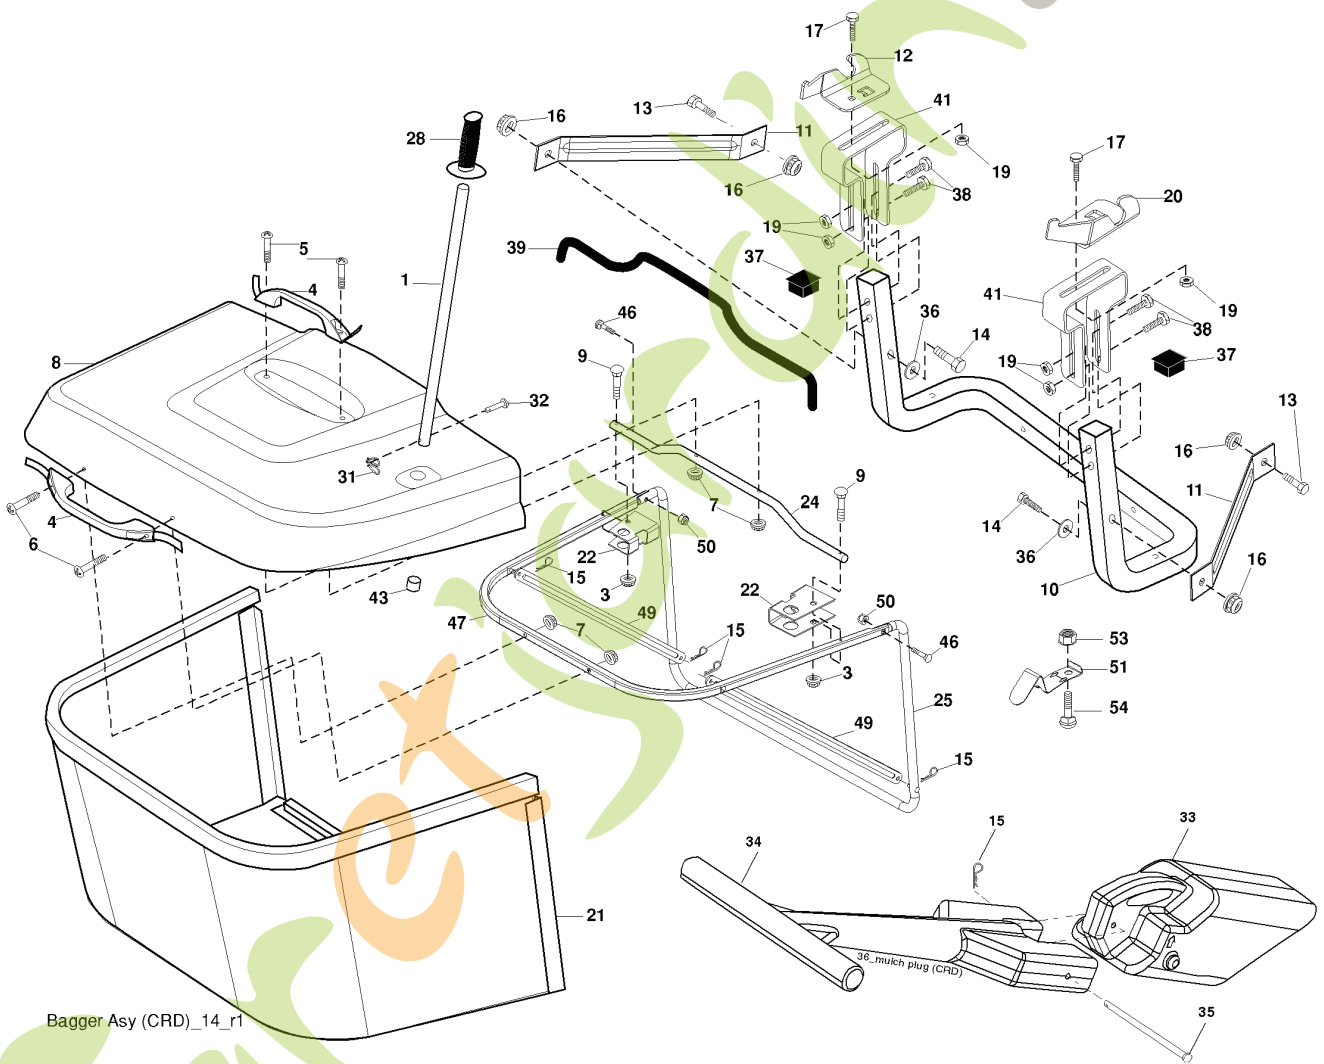

REF.	PART NO.	DESCRIPTION	REMARK
1	532183897	CONTROL	
2	532191611	SCREW	
4	532188655	MUFFLER	
8	532171877	BOLT	
13	532185909	GASKET	
14	532148456	TUBE	
23	532169837	HEAT SHIELD	
29	532137180	SPARK ARRESTER KIT	
31	532407545	FUEL TANK	
32	532197725	PLUG	
33	532123487	HOSE CLAMP	
37	532137040	HOSE	
38	532181654	PLUG	
44	817670412	SCREW	
45	817000612	SCREW	
46	819091416	WASHER	
72	532192334	SCREW	
81	873510400	NUT	
105	817120616	SCREW	
117	532188654	TUBE EXHAUST	
119	532199768	* LENKRAD	
120	532199767	GUARD	
121	532196688	NUT	
122	532137729	SCREW	
123	817670508	SCREW	
124	532410524	GUARD	
125	532410525	GUARD	

forretjardin.com

TRACTOR - - MODEL NO. CT151 (96061018005) PRODUCT NO. 960 61 01-80
BAGGER

Bagger Asy (CRD)_14_r1