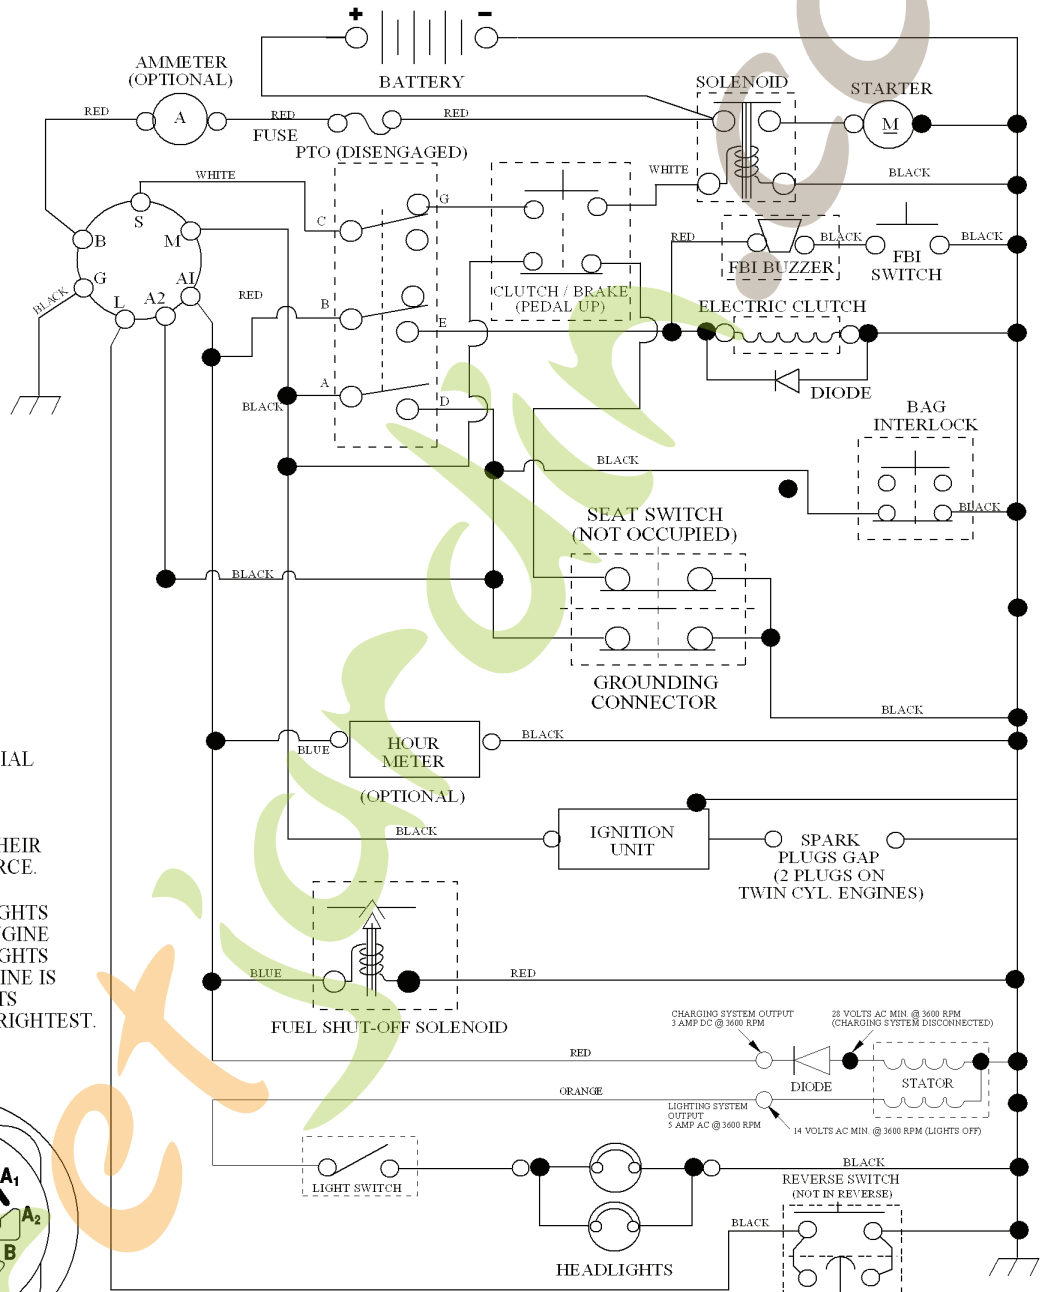

TRACTOR - - MODEL NO. CT151 (96061018005) PRODUCT NO. 960 61 01-80 SCHEMATIC

SCH06

NOTE
YOUR TRACTOR IS EQUIPPED WITH A SPECIAL ALTERNATOR SYSTEM. THE LIGHTS ARE NOT CONNECTED TO THE BATTERY, BUT HAVE THEIR OWN ELECTRICAL SOURCE. BECAUSE OF THIS, THE BRIGHTNESS OF THE LIGHTS WILL CHANGE WITH ENGINE SPEED. AT IDLE THE LIGHTS WILL DIM. AS THE ENGINE IS SPEEDED UP, THE LIGHTS WILL BECOME THEIR BRIGHTEST.