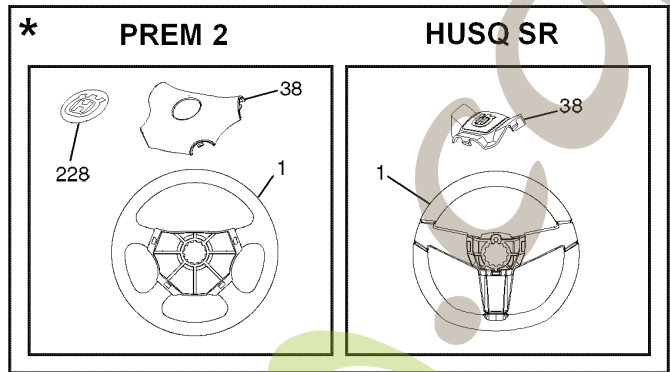

TRACTOR - - MODEL NO. CT151 (96061018005) PRODUCT NO. 960 61 01-80
STEERING ASSEMBLY

steering-CRD_special_1_w118

REF.	PART NO.	DESCRIPTION	REMARK
1	532416480	STEERING WHEEL	
-	532193651	STEERING WHEEL	
2	532184706	SHAFT	
3	532169840	SPINDLE	
4	532169839	SPINDLE	
5	532124931	WASHER	
6	532121748	WASHER	
8	812000029	RETAINER RING	
10	532175121	ROD	
11	810040600	WASHER	
13	532136518	PIPE	
15	532145212	NUT	
17	532190753	ROD	
29	817000612	SCREW	
32	532171888	ROD	
33	819111216	WASHER	
34	810040500	WASHER	
35	873540500	NUT	
36	532155099	BUSHING	
37	532152927	SCREW	
38	532415987	KNOB	
-	532193652	HUB	
39	819113812	WASHER	
40	873540600	NUT	
41	532186737	ADAPTER	
42	532411139	STEERING COLUMN TUBE	
43	532121749	WASHER	
44	532190752	SHAFT	
46	532121232	HUB CAP	
65	532160367	SPACER	
67	872110618	BOLT	
68	532169827	SHAFT	
71	532175146	STEERING GEAR	
82	532199978	SUPPORT ESSIEU AVANT	
87	532173966	WASHER	
88	532175118	BOLT	
91	532175553	SPRING	
95	532188967	WASHER	
97	874780564	BOLT	
118	532406013	BEARING	
228	532404484	LABEL	

forretjardir.com