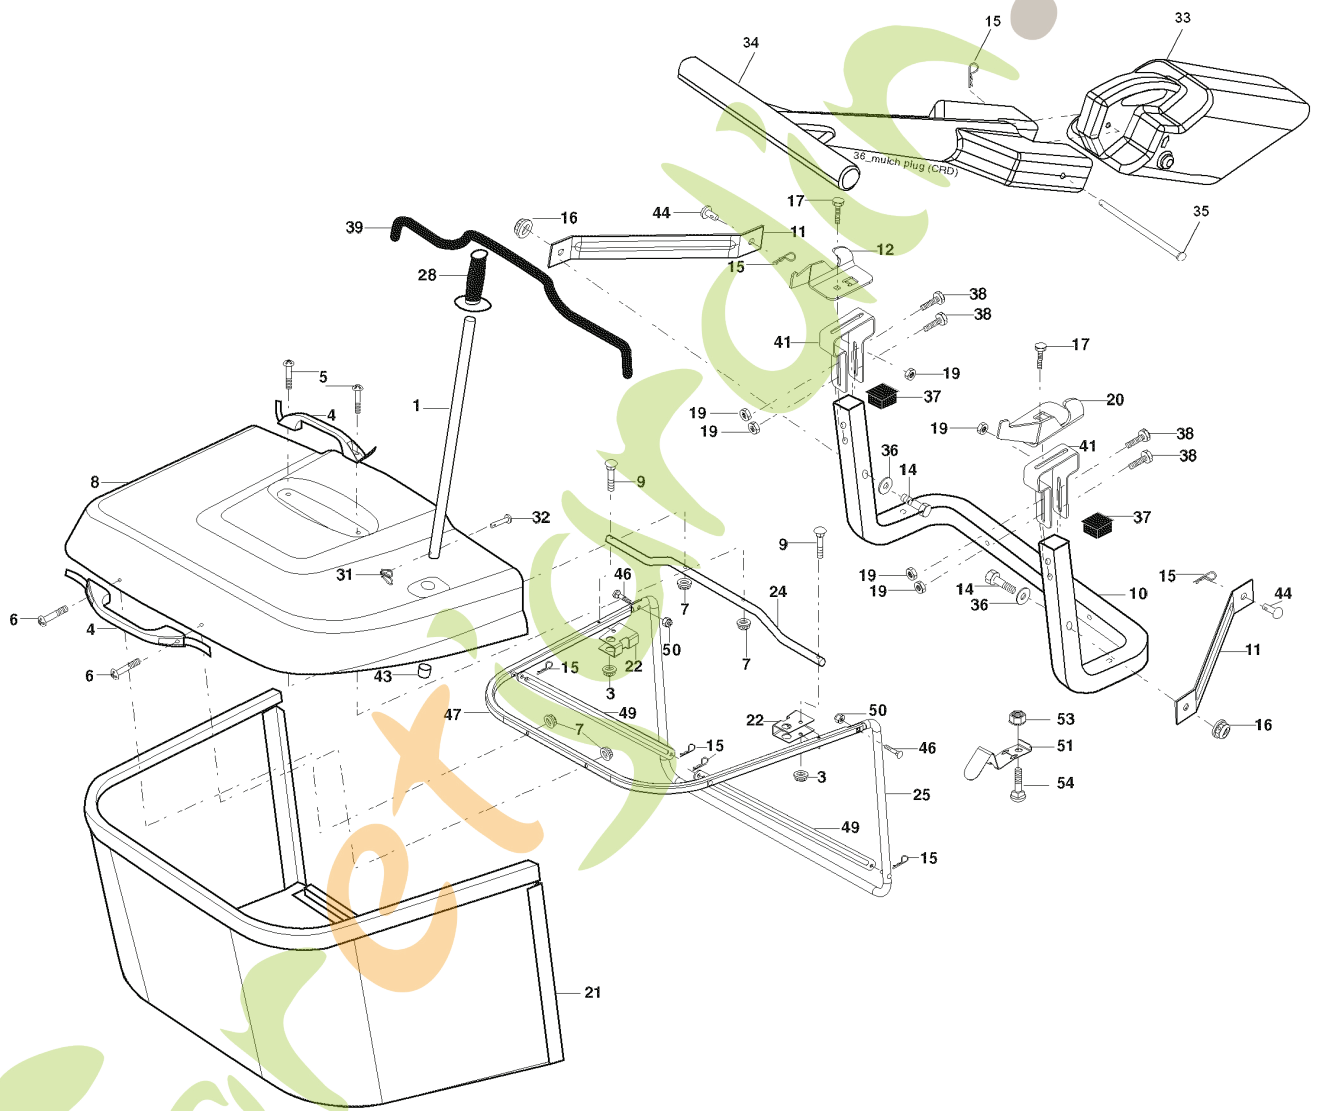

REPAIR PARTS

TRACTOR- -MODEL NO. CT151 (96061017901) PRODUCT NO. 960 61 01-79
BAGGER

Bagger Asy (CRD)_11

REF.	PART NO.	DESCRIPTION	REMARK
1	532165249	ROD	
3	532123976	LOCKNUT	
4	532169916	HANDLE	
5	874981024	SCREW	
6	874981032	SCREW	
7	873401000	NUT	
8	532181095	COVER	
9	872140418	BOLT	
10	532181282	TUBE	
11	532165719	ROD	
12	532188848	BRACKET	
14	874520636	BOLT	
16	873900600	NUT	
15	532124670	RETAINER RING	
17	872140506	BOLT	
19	873900500	NUT	
20	532188847	BRACKET	
21	532406180	COLLECTION BAG	
22	532165781	CLAMP	
24	532165783	FRAME	
25	532193705	PIPE	
28	532165787	HANDLE	
31	532169484	PIN	
32	532126875	RIVET	
33	532165571	PLUG	
34	532165570	HANDLE	
35	532165572	PIN RETAINING SCREW	
36	819132012	WASHER	
37	532175401	PLUG	
38	872010520	BOLT	
39	532180985	SEAL	
41	532169683	BRACKET	
43	532174083	PLUG	
44	532193312	PIN CLEVIS	
46	872110510	BOLT	
47	532193704	PIPE	
49	532193305	ROD	
50	873800500	LOCK NUT	
51	532199903	LATCH	
53	873510400	NUT	
54	872140406	BOLT	

forretjardir.com