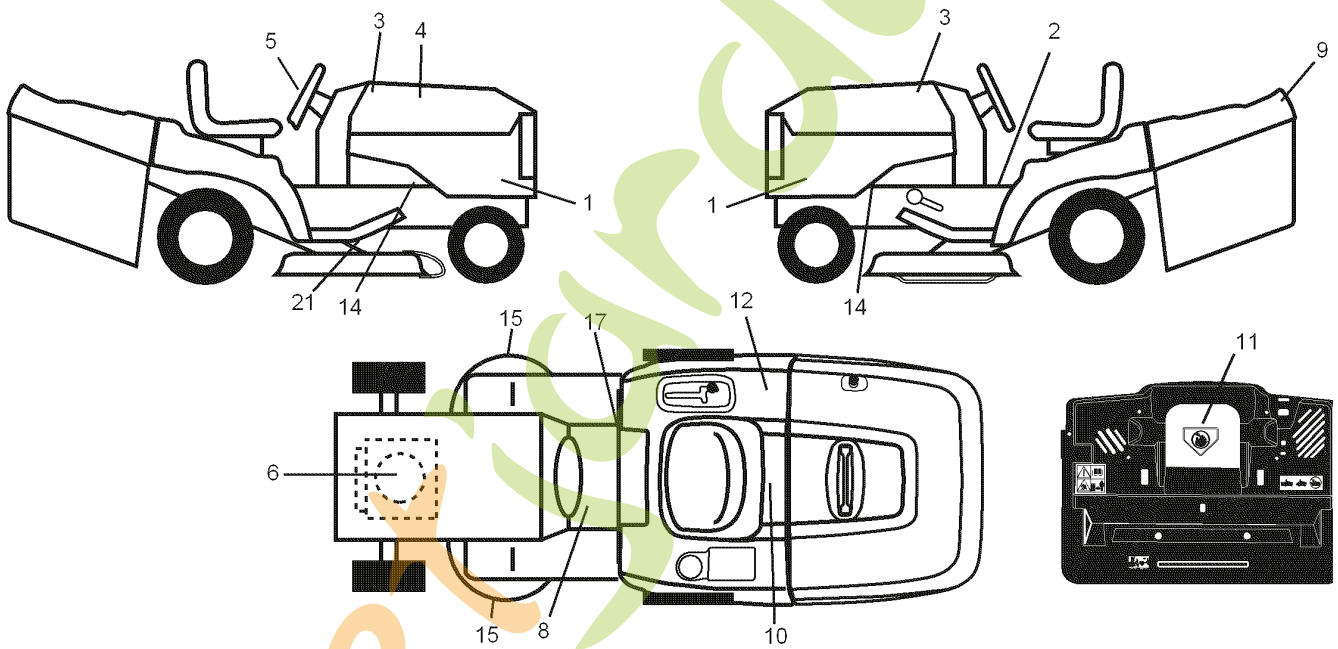

REPAIR PARTS

TRACTOR- -MODEL NO. CT151 (96061017901) PRODUCT NO. 960 61 01-79
DECALS

REF.	PART NO.	DESCRIPTION	REMARK
1	532412241	DECAL	
2	532400389	LABEL	
3	532402832	LABEL	
4	532412758	DECAL	
5	532404484	LABEL	
6	532196841	DECAL	
8	532159737	DECAL	
9	532402832	LABEL	
10	532145005	DECAL	
11	532182166	DECAL	
12	532180432	DECAL	
14	532159736	DECAL	
15	532196842	DECAL	
17	532140837	DECAL	
21	532166286	DECAL	
-	532138311	DECAL	
-	532181916	PROTEGE*RPL.PAR 532179768418	
-	532181917	PROTEGE*RPL.PAR 532179769418	
-	532411943	OPERATOR'S MANUAL	

forretjardin.com