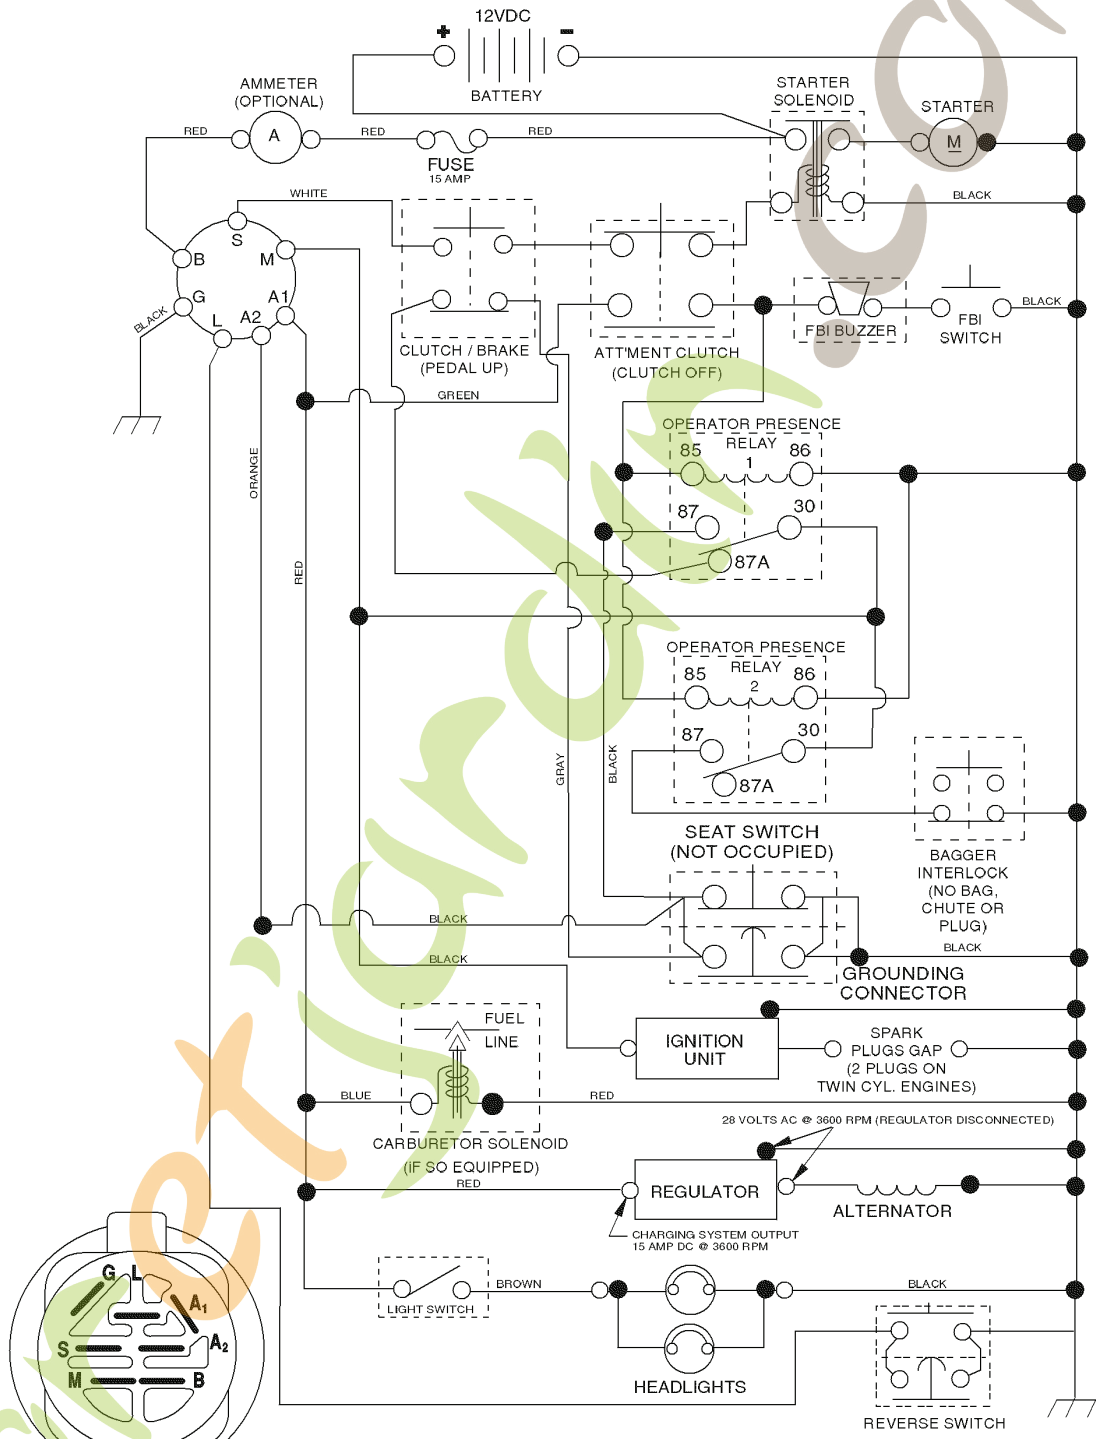

CT151, 96061018002, 2007-05

forretjardin.com

SPARE PARTS LIST

ForEstjardin.com

REF.	PART NO.	DESCRIPTION	REMARK
1	532400108	HOUSING	
2	872140506	BOLT	
3	532165569	BRACKET	
4	532165558	BRACKET	
5	532124670	RETAINER RING	
6	532165557	ROD	
8	532181712	BOLT	
9	810030600	WASHER	
11	532186385	BLADE	
13	532137645	SHAFT	
14	532128774	BEARING HOUSING	
15	532110485	BEARING	
16	532186386	BLADE	
17	872140610	BOLT	
18	872110606	BOLT	
19	532132827	SPEC. BOLT	
20	532181713	BOLT	
21	873680500	NUT	
22	532199590	BRACKET	
23	532165446	PLATE	
24	532165242	BRACKET	
25	532165244	BRACKET	
26	532400110	SUPPORT	
27	532165568	BRACKET	
28	532165567	BRACKET	
30	532173984	SCREW	
31	532187690	WASHER	
32	532175707	MANDREL PULLEY	
33	532400234	NUT	
34	532400107	BRACKET	
35	532400106	BRACKET	
36	532146763	PULLEY	
40	873680600	NUT	
41	873900600	NUT	
44	532175538	COVER	
45	532175539	COVER	
46	532137729	SCREW	
55	532199498	ARM	
56	532165723	SPACER	
61	532199486	SPRING	
68	532402008	BELT	
69	532165482	SHAFT	
84	532156085	BELT GUIDE	
116	532193406	BOLT	
117	532174873	WHEEL	
118	873900600	NUT	
119	819132012	WASHER	
124	872110612	BOLT	
130	872110506	BOLT	
131	532165661	PIPE	
161	532186387	BLADE	
162	532180524	BLADE BRACKET	
163	532186388	BLADE	
-	532181857	BEARING HOUSING	
-	532181858	BEARING HOUSING	
-	532408412	CUTTING DECK	

for extension.com

TRACTOR- -MODEL NO. CT151 (96061017901) PRODUCT NO. 960 61 01-79 SCHEMATIC

IGNITION SWITCH

POSITION	CIRCUIT	"MAKE"
OFF	M+G+A1	
RUN/OVERRIDE	B+A1	
RUN	B+A1	L+A2
START	B + S + A1	

WIRING INSULATED CLIPS

WHEELS & TIRES

REF.	PART NO.	DESCRIPTION	REMARK
1	532059192	CAP VALVE	
2	532065139	NIPPLE	
3	532106222	TIRE	
4	532059904	HOSE	
5	532138336	RIM	
6	532124957	FITTING	
7	532124959	BEARING	
8	532138337	RIM SPROCKET	
9	532106268	TIRE	
10	532124926	HOSE	
11	532175039	HUB CAP	
-	532144334	SEALING FOAM	