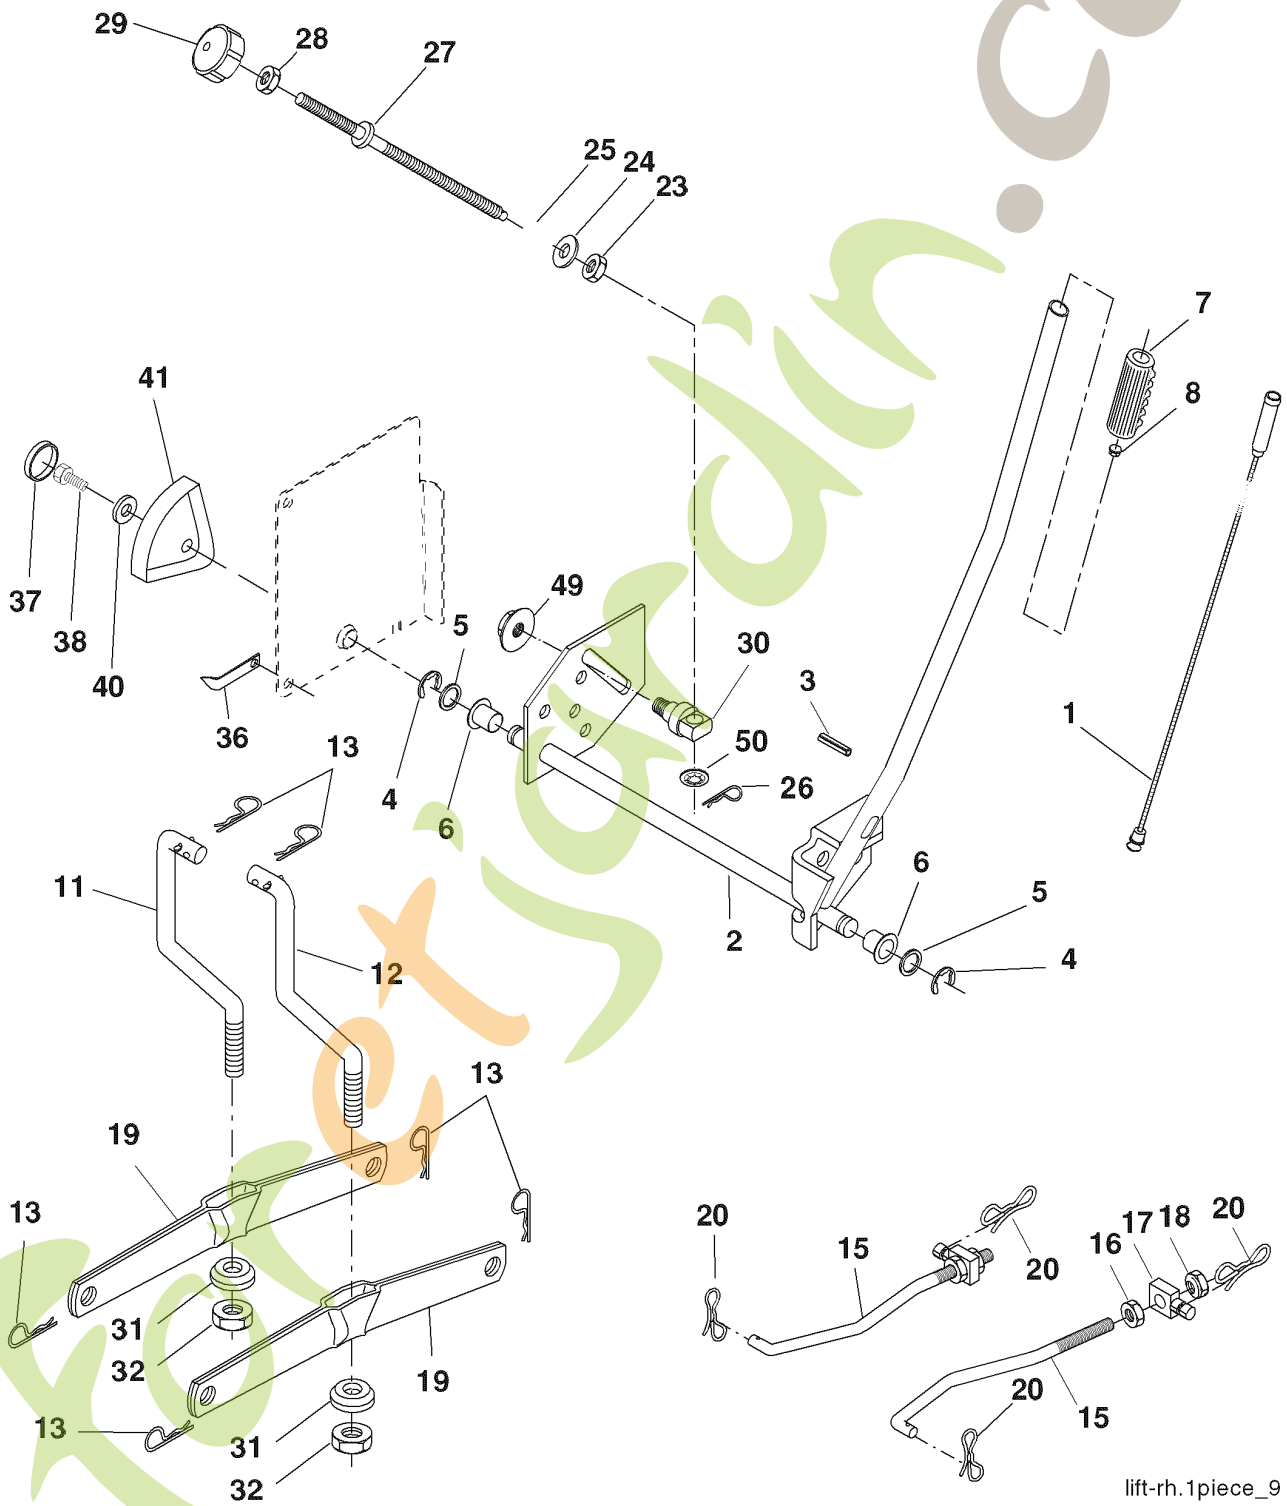

TRACTOR- -MODEL NO. CT151 (96061018001) PRODUCT NO. 960 61 01-80
MOWER LIFT

lift-rh.1piece_9

REF.	PART NO.	DESCRIPTION	REMARK
1	532159460	WIRE	
2	532159471	LEVER	
3	532105767	PIN RETAINING SCREW	
4	812000002	RETAINER RING	
5	819211621	WASHER	
6	532120183	BEARING	
7	532125631	HANDLE	
8	532122365	PLUG	
11	532165829	ROD	
12	532165831	ROD	
13	532124670	RETAINER RING	
15	532173288	LINK	
16	873350800	NUT	
17	532175689	BRACKET	
18	873800800	NUT	
19	532139868	LEVER	
20	532194209	SPRING	
23	532110807	NUT	
24	819131016	WASHER	
25	532164024	SPRING	
26	532169484	PIN	
27	532164543	ROD	
28	873350600	NUT	
29	532138057	KNOB	
30	532150233	TRUNNION	
31	532169865	BEARING	
32	873540600	NUT	
36	532155097	INDICATOR	
37	532123935	PLUG	
38	817060516	SCREW	
40	819112410	WASHER	
41	532123934	INDICATOR	
49	532145212	NUT	
50	532110452	NUT	

foretjardin.com