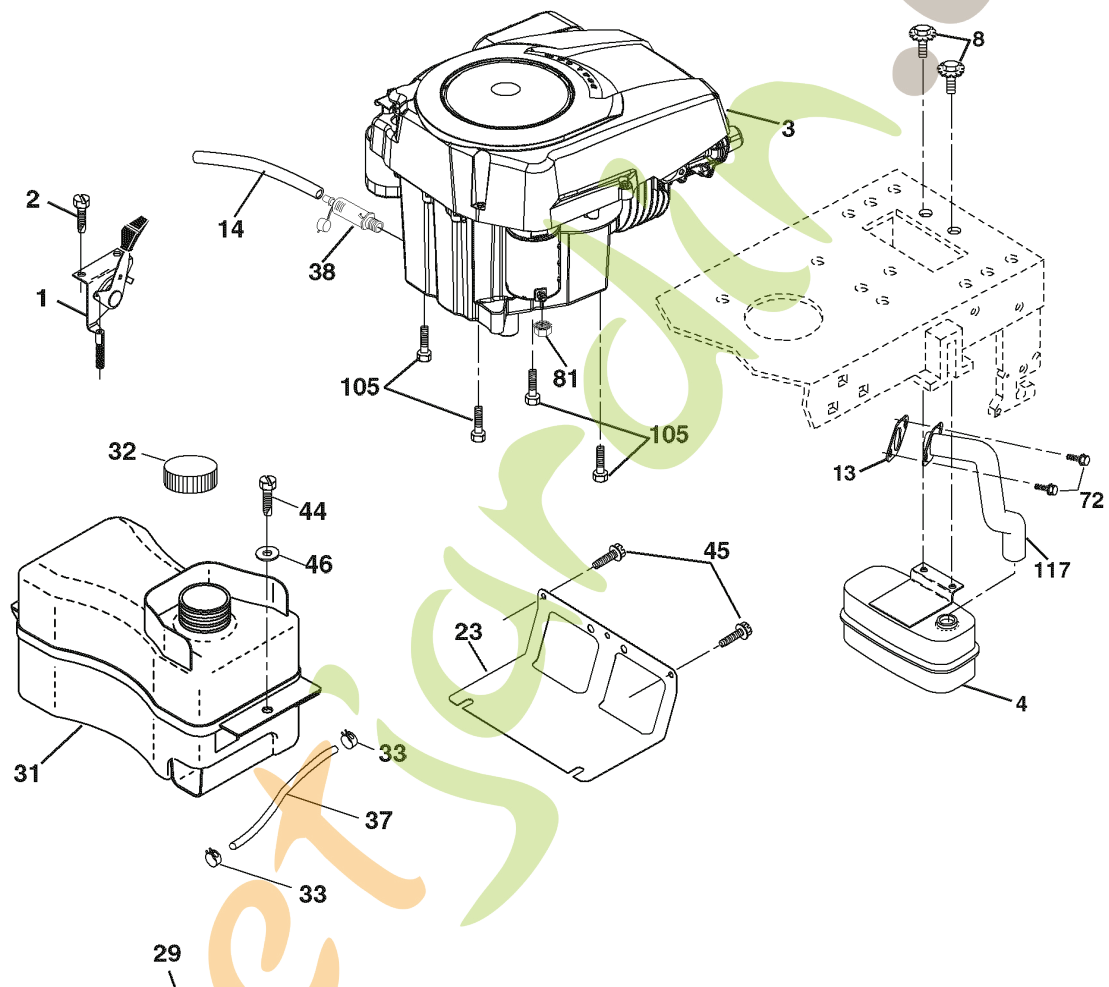

REPAIR PARTS

TRACTOR- -MODEL NO. CT151 (96061017901) PRODUCT NO. 960 61 01-79
ENGINE

OPTIONAL EQUIPMENT
Spark Arrester

engine-CRD_Kohl_1

REF.	PART NO.	DESCRIPTION	REMARK
1	532183897	CONTROL	
2	532191611	SCREW	
4	532188655	MUFFLER	
8	532171877	BOLT	
13	532185909	GASKET	
14	532148456	TUBE	
23	532169837	HEAT SHIELD	
29	532137180	SPARK ARRESTER KIT	
31	532407545	FUEL TANK	
32	532197725	PLUG	
33	532123487	HOSE CLAMP	
37	532137040	HOSE	
38	532181654	PLUG	
44	817670412	SCREW	
45	817000612	SCREW	
46	819091416	WASHER	
72	532192334	SCREW	
81	873510400	NUT	
105	817120616	SCREW	
117	532188654	TUBE EXHAUST	
119	532199768	* LENKRAD	
120	532199767	GUARD	
121	532196688	NUT	
122	532137729	SCREW	
123	817670508	SCREW	
124	532410524	GUARD	
125	532410525	GUARD	

forretjardin.com