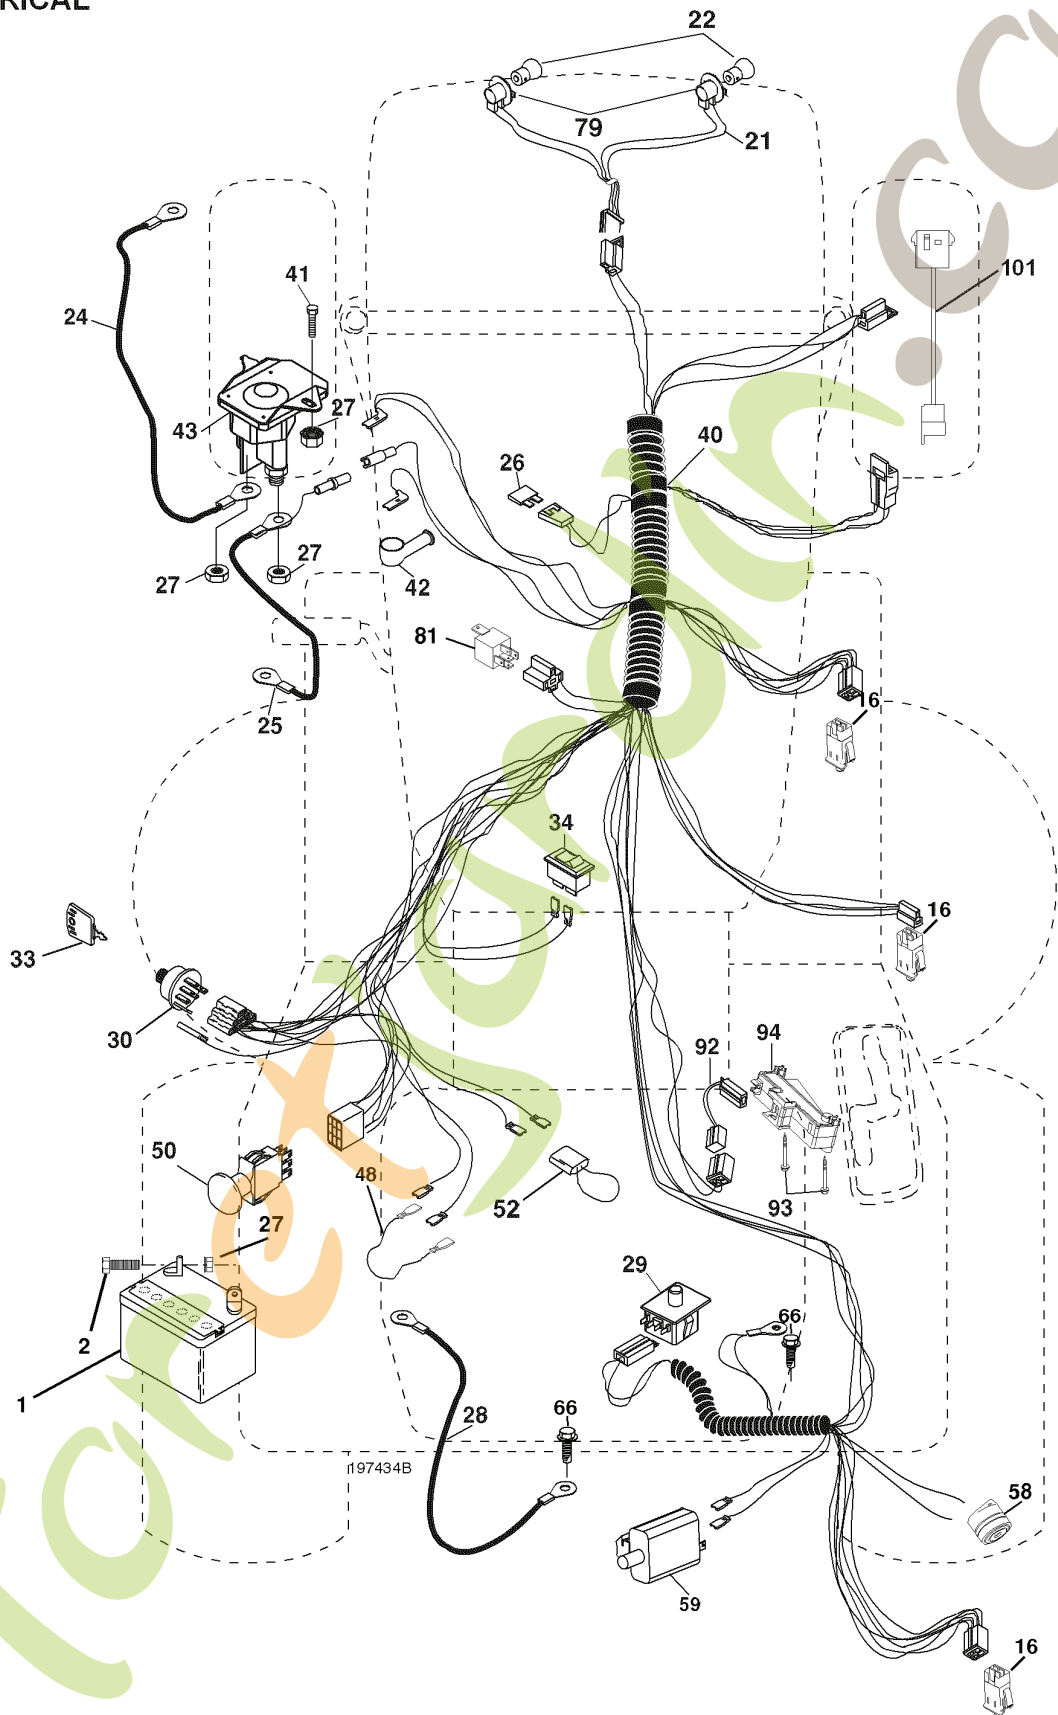

WHEELS & TIRES

REF.	PART NO.	DESCRIPTION	REMARK
1	532059192	CAP VALVE	
2	532065139	NIPPLE	
3	532106222	TIRE	
4	532059904	HOSE	
5	532138336	RIM	
6	532124957	FITTING	
7	532124959	BEARING	
8	532138337	RIM SPROCKET	
9	532106268	TIRE	
10	532124926	HOSE	
11	532175039	HUB CAP	
-	532144334	SEALING FOAM	

ForEstjardin.com

REPAIR PARTS

TRACTOR- -MODEL NO. CT151 (96061017901) PRODUCT NO. 960 61 01-79
ELECTRICAL

REF.	PART NO.	DESCRIPTION	REMARK
1	532144927	BATTERY	
2	874760412	BOLT	
16	532176138	MICRO SWITCH	
21	532400252	HARNES	
22	532004152	BULB	
24	532124780	CABLE	
25	532165987	CABLE	
26	532175158	FUSE	
27	873510400	NUT	
28	532127725	CABLE	
29	532192749	SWITCH.SEAT.DP W/RAMPS	
30	532193350	IGNITION MODULE	
33	532140401	KEY	
34	532110712	SWITCH	
40	532197434	CABLE ASSY	
41	871110408	BOLT	
42	532131563	COVER	
43	532192507	SOLENOID	
48	532140844	ADAPTER	
50	532174651	SWITCH	
52	532141940	WIRE	
58	532169419	BUZZER	
59	532180379	SWITCH FBI	
66	817490608	SCREW	
79	532175242	HOLDER	
81	532109748	RELAY	
92	532196615	CABLE ASSY	
93	532192540	SCREW	
94	532191834	MODULE.REVERSE.ROS	
101	532198317	CABLE	

forretjardin.com

REPAIR PARTS

TRACTOR- -MODEL NO. CT151 (96061017901) PRODUCT NO. 960 61 01-79
SEAT ASSEMBLY

seat_lt.knob_7(CRD)

REF.	PART NO.	DESCRIPTION	REMARK
1	532190120	SIEGE CONDUCTEUR	
2	532140551	BRACKET	
3	871110616	SCREW	
4	819131610	WASHER	
5	532145006	CLIP	
6	873800600	NUT	
7	532124181	SPRING	
8	817000616	SCREW	
9	819131614	WASHER	
10	532195530	BERCEAU DE SIEGE CONDUCTEUR	
11	532166369	WING NUT	
12	532174648	BRACKET	
13	532121248	BUSHING	
14	872050412	BOLT	
15	532134300	SPACER	
16	532121250	SPRING	
17	532123976	LOCKNUT	
21	532171852	BOLT	
22	873800500	LOCK NUT	
24	819171912	WASHER	
25	532127018	BOLT	