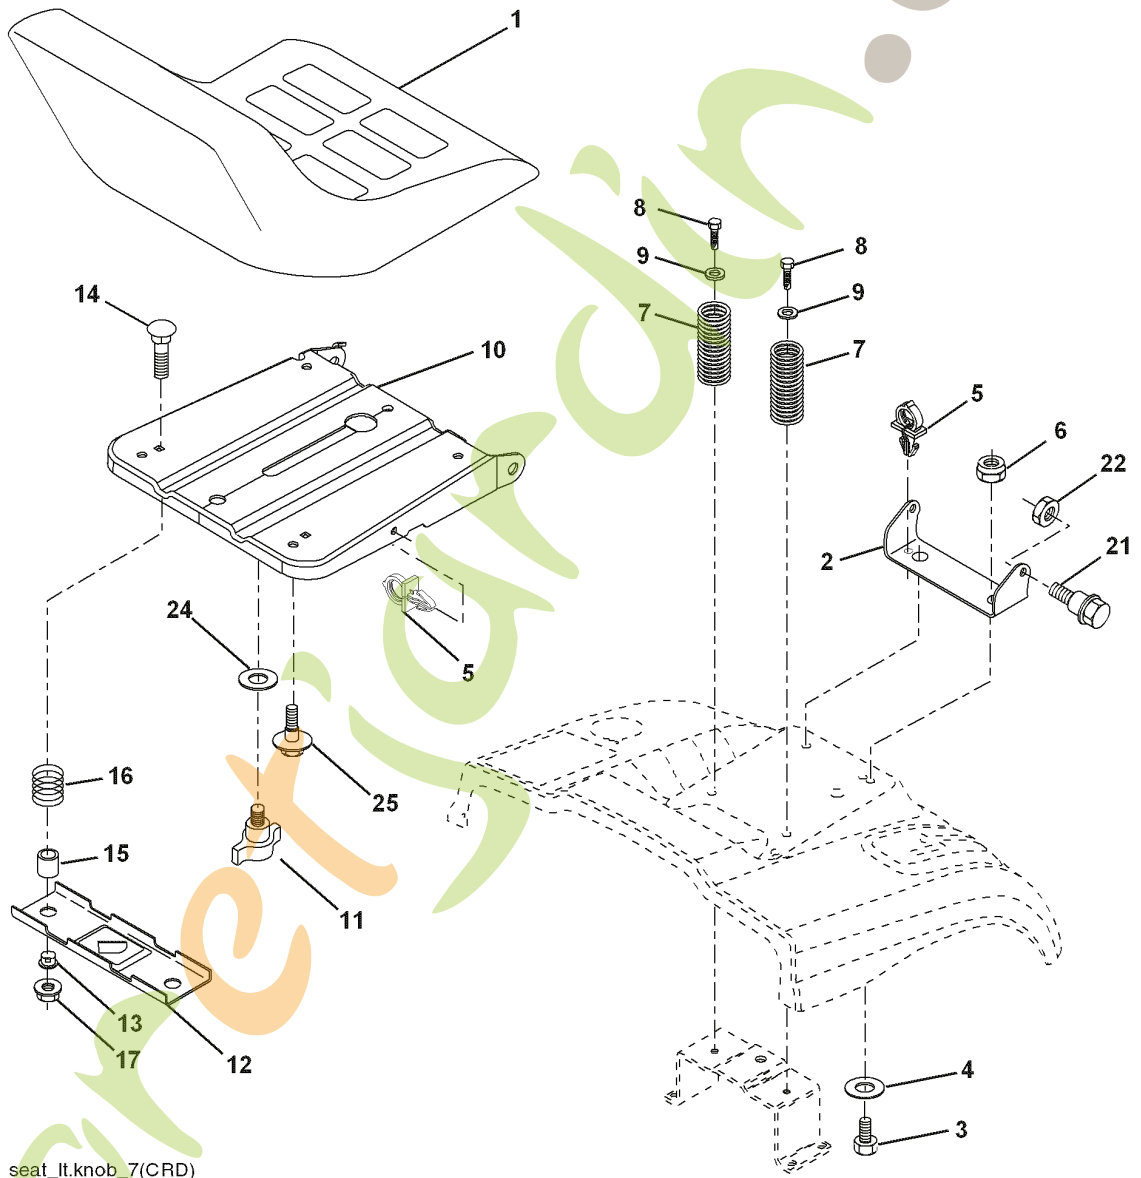

WHEELS & TIRES

REF.	PART NO.	DESCRIPTION	REMARK
1	532059192	CAP VALVE	
2	532065139	NIPPLE	
3	532106222	TIRE	
4	532059904	HOSE	
5	532138336	RIM	
6	532124957	FITTING	
7	532124959	BEARING	
8	532138337	RIM SPROCKET	
9	532106268	TIRE	
10	532124926	HOSE	
11	532175039	HUB CAP	
-	532144334	SEALING FOAM	

ForEstjardin.com

REPAIR PARTS

TRACTOR- -MODEL NO. CT151 (96061017901) PRODUCT NO. 960 61 01-79
ELECTRICAL

REF.	PART NO.	DESCRIPTION	REMARK
1	532144927	BATTERY	
2	874760412	BOLT	
16	532176138	MICRO SWITCH	
21	532400252	HARNES	
22	532004152	BULB	
24	532124780	CABLE	
25	532165987	CABLE	
26	532175158	FUSE	
27	873510400	NUT	
28	532127725	CABLE	
29	532192749	SWITCH.SEAT.DP W/RAMPS	
30	532193350	IGNITION MODULE	
33	532140401	KEY	
34	532110712	SWITCH	
40	532197434	CABLE ASSY	
41	871110408	BOLT	
42	532131563	COVER	
43	532192507	SOLENOID	
48	532140844	ADAPTER	
50	532174651	SWITCH	
52	532141940	WIRE	
58	532169419	BUZZER	
59	532180379	SWITCH FBI	
66	817490608	SCREW	
79	532175242	HOLDER	
81	532109748	RELAY	
92	532196615	CABLE ASSY	
93	532192540	SCREW	
94	532191834	MODULE.REVERSE.ROS	
101	532198317	CABLE	

forretjardin.com

REPAIR PARTS

TRACTOR- -MODEL NO. CT151 (96061017901) PRODUCT NO. 960 61 01-79
SEAT ASSEMBLY

seat_lt.knob_7(CRD)

REF.	PART NO.	DESCRIPTION	REMARK
1	532190120	SIEGE CONDUCTEUR	
2	532140551	BRACKET	
3	871110616	SCREW	
4	819131610	WASHER	
5	532145006	CLIP	
6	873800600	NUT	
7	532124181	SPRING	
8	817000616	SCREW	
9	819131614	WASHER	
10	532195530	BERCEAU DE SIEGE CONDUCTEUR	
11	532166369	WING NUT	
12	532174648	BRACKET	
13	532121248	BUSHING	
14	872050412	BOLT	
15	532134300	SPACER	
16	532121250	SPRING	
17	532123976	LOCKNUT	
21	532171852	BOLT	
22	873800500	LOCK NUT	
24	819171912	WASHER	
25	532127018	BOLT	