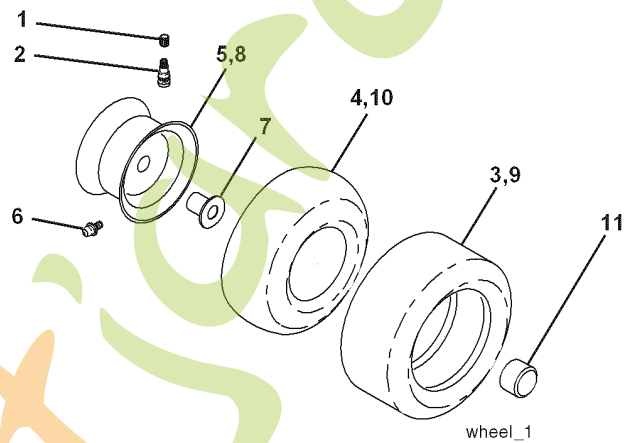

CT151, 96061018002, 2007-05

forretjardin.com

SPARE PARTS LIST

ForEstjardin.com

REF.	PART NO.	DESCRIPTION	REMARK
1	532400108	HOUSING	
2	872140506	BOLT	
3	532165569	BRACKET	
4	532165558	BRACKET	
5	532124670	RETAINER RING	
6	532165557	ROD	
8	532181712	BOLT	
9	810030600	WASHER	
11	532186385	BLADE	
13	532137645	SHAFT	
14	532128774	BEARING HOUSING	
15	532110485	BEARING	
16	532186386	BLADE	
17	872140610	BOLT	
18	872110606	BOLT	
19	532132827	SPEC. BOLT	
20	532181713	BOLT	
21	873680500	NUT	
22	532199590	BRACKET	
23	532165446	PLATE	
24	532165242	BRACKET	
25	532165244	BRACKET	
26	532400110	SUPPORT	
27	532165568	BRACKET	
28	532165567	BRACKET	
30	532173984	SCREW	
31	532187690	WASHER	
32	532175707	MANDREL PULLEY	
33	532400234	NUT	
34	532400107	BRACKET	
35	532400106	BRACKET	
36	532146763	PULLEY	
40	873680600	NUT	
41	873900600	NUT	
44	532175538	COVER	
45	532175539	COVER	
46	532137729	SCREW	
55	532199498	ARM	
56	532165723	SPACER	
61	532199486	SPRING	
68	532402008	BELT	
69	532165482	SHAFT	
84	532156085	BELT GUIDE	
116	532193406	BOLT	
117	532174873	WHEEL	
118	873900600	NUT	
119	819132012	WASHER	
124	872110612	BOLT	
130	872110506	BOLT	
131	532165661	PIPE	
161	532186387	BLADE	
162	532180524	BLADE BRACKET	
163	532186388	BLADE	
-	532181857	BEARING HOUSING	
-	532181858	BEARING HOUSING	
-	532408412	CUTTING DECK	

NOTE: IF WIRING INSULATED CLIPS WERE REMOVED FOR SERVICING OF UNIT, THEY SHOULD BE REPLACED TO PROPERLY SECURE YOUR WIRING.

ForêtJardin.com

REPAIR PARTS

TRACTOR- -MODEL NO. CT151 (96061017901) PRODUCT NO. 960 61 01-79

WHEELS & TIRES

REF.	PART NO.	DESCRIPTION	REMARK
1	532059192	CAP VALVE	
2	532065139	NIPPLE	
3	532106222	TIRE	
4	532059904	HOSE	
5	532138336	RIM	
6	532124957	FITTING	
7	532124959	BEARING	
8	532138337	RIM SPROCKET	
9	532106268	TIRE	
10	532124926	HOSE	
11	532175039	HUB CAP	
-	532144334	SEALING FOAM	