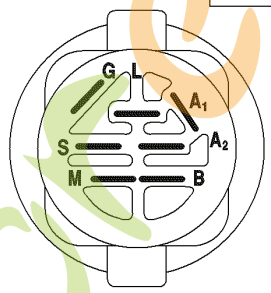

TRACTOR- -MODEL NO. CT151 (96061017901) PRODUCT NO. 960 61 01-79 SCHEMATIC

IGNITION SWITCH

POSITION	CIRCUIT	"MAKE"
OFF	M+G+A1	
RUN/OVERRIDE	B+A1	
RUN	B+A1	L+A2
START	B + S + A1	

WIRING INSULATED CLIPS

NOTE: IF WIRING INSULATED CLIPS WERE REMOVED FOR SERVICING OF UNIT, THEY SHOULD BE REPLACED TO PROPERLY SECURE YOUR WIRING.