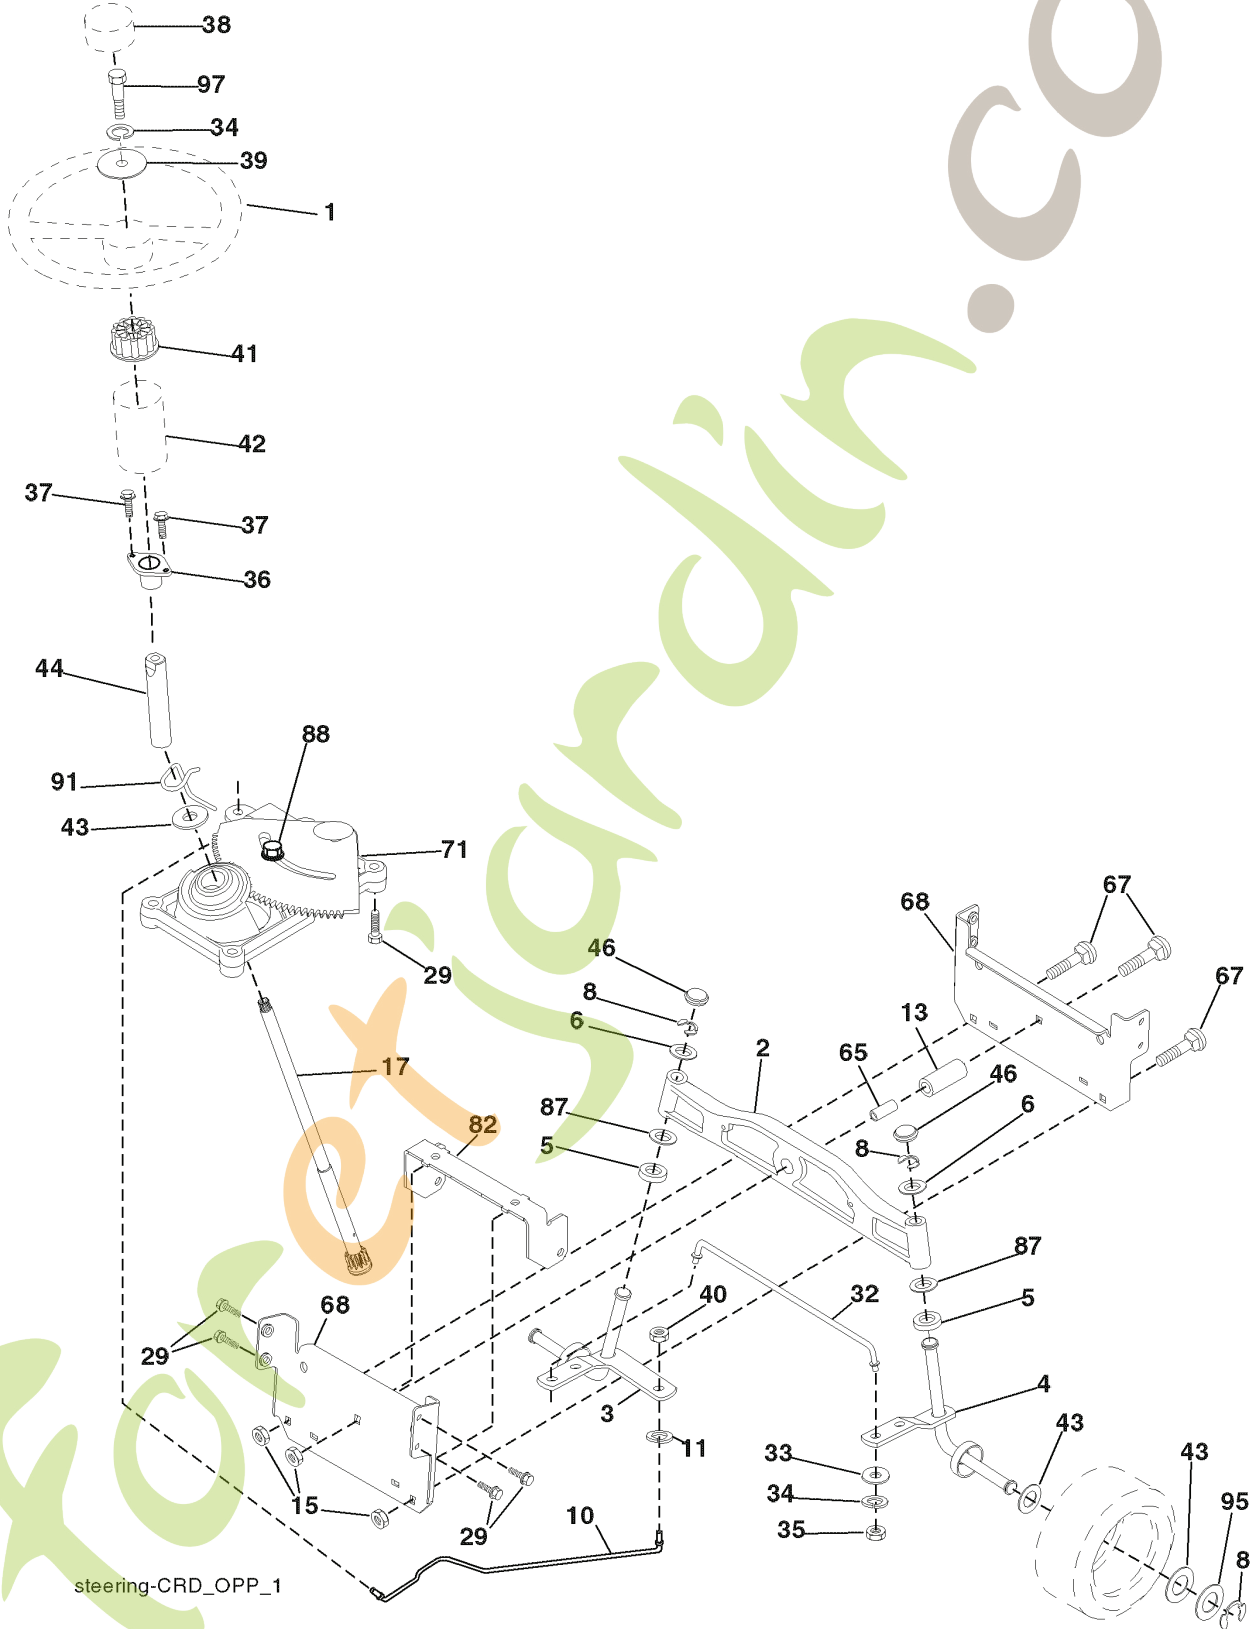

WHEELS & TIRES

REF.	PART NO.	DESCRIPTION	REMARK
1	532059192	CAP VALVE	
2	532065139	NIPPLE	
3	532106222	TIRE	
4	532059904	HOSE	
5	532138336	RIM	
6	532124957	FITTING	
7	532124959	BEARING	
8	532138337	RIM SPROCKET	
9	532106268	TIRE	
10	532124926	HOSE	
11	532175039	HUB CAP	
-	532144334	SEALING FOAM	

forretjardin.com

REPAIR PARTS

TRACTOR- -MODEL NO. CT151 (96061017901) PRODUCT NO. 960 61 01-79
SEAT ASSEMBLY

seat_lt.knob_7(CRD)

REF.	PART NO.	DESCRIPTION	REMARK
1	532190120	SIEGE CONDUCTEUR	
2	532140551	BRACKET	
3	871110616	SCREW	
4	819131610	WASHER	
5	532145006	CLIP	
6	873800600	NUT	
7	532124181	SPRING	
8	817000616	SCREW	
9	819131614	WASHER	
10	532195530	BERCEAU DE SIEGE CONDUCTEUR	
11	532166369	WING NUT	
12	532174648	BRACKET	
13	532121248	BUSHING	
14	872050412	BOLT	
15	532134300	SPACER	
16	532121250	SPRING	
17	532123976	LOCKNUT	
21	532171852	BOLT	
22	873800500	LOCK NUT	
24	819171912	WASHER	
25	532127018	BOLT	

ForêtJardin.com

REPAIR PARTS

TRACTOR- -MODEL NO. CT151 (96061017901) PRODUCT NO. 960 61 01-79
STEERING ASSEMBLY

steering-CRD_OPP_1

REF.	PART NO.	DESCRIPTION	REMARK
1	532193651	STEERING WHEEL	
2	532184706	SHAFT	
3	532169840	SPINDLE	
4	532169839	SPINDLE	
5	532124931	WASHER	
6	532121748	WASHER	
8	812000029	RETAINER RING	
10	532175121	ROD	
11	810040600	WASHER	
13	532136518	PIPE	
15	532145212	NUT	
17	532190753	ROD	
29	817000612	SCREW	
32	532171888	ROD	
33	819111216	WASHER	
34	810040500	WASHER	
35	873540500	NUT	
36	532155099	BUSHING	
37	532152927	SCREW	
38	532193652	HUB	
39	819113812	WASHER	
40	873540600	NUT	
41	532186737	ADAPTER	
42	532411139	STEERING COLUMN TUBE	
43	532121749	WASHER	
44	532190752	SHAFT	
46	532121232	HUB CAP	
65	532160367	SPACER	
67	872110618	BOLT	
68	532169827	SHAFT	
71	532175146	STEERING GEAR	
82	532199978	SUPPORT ESSIEU AVANT	
87	532173966	WASHER	
88	532175118	BOLT	
91	532175553	SPRING	
95	532188967	WASHER	
97	874780564	BOLT	