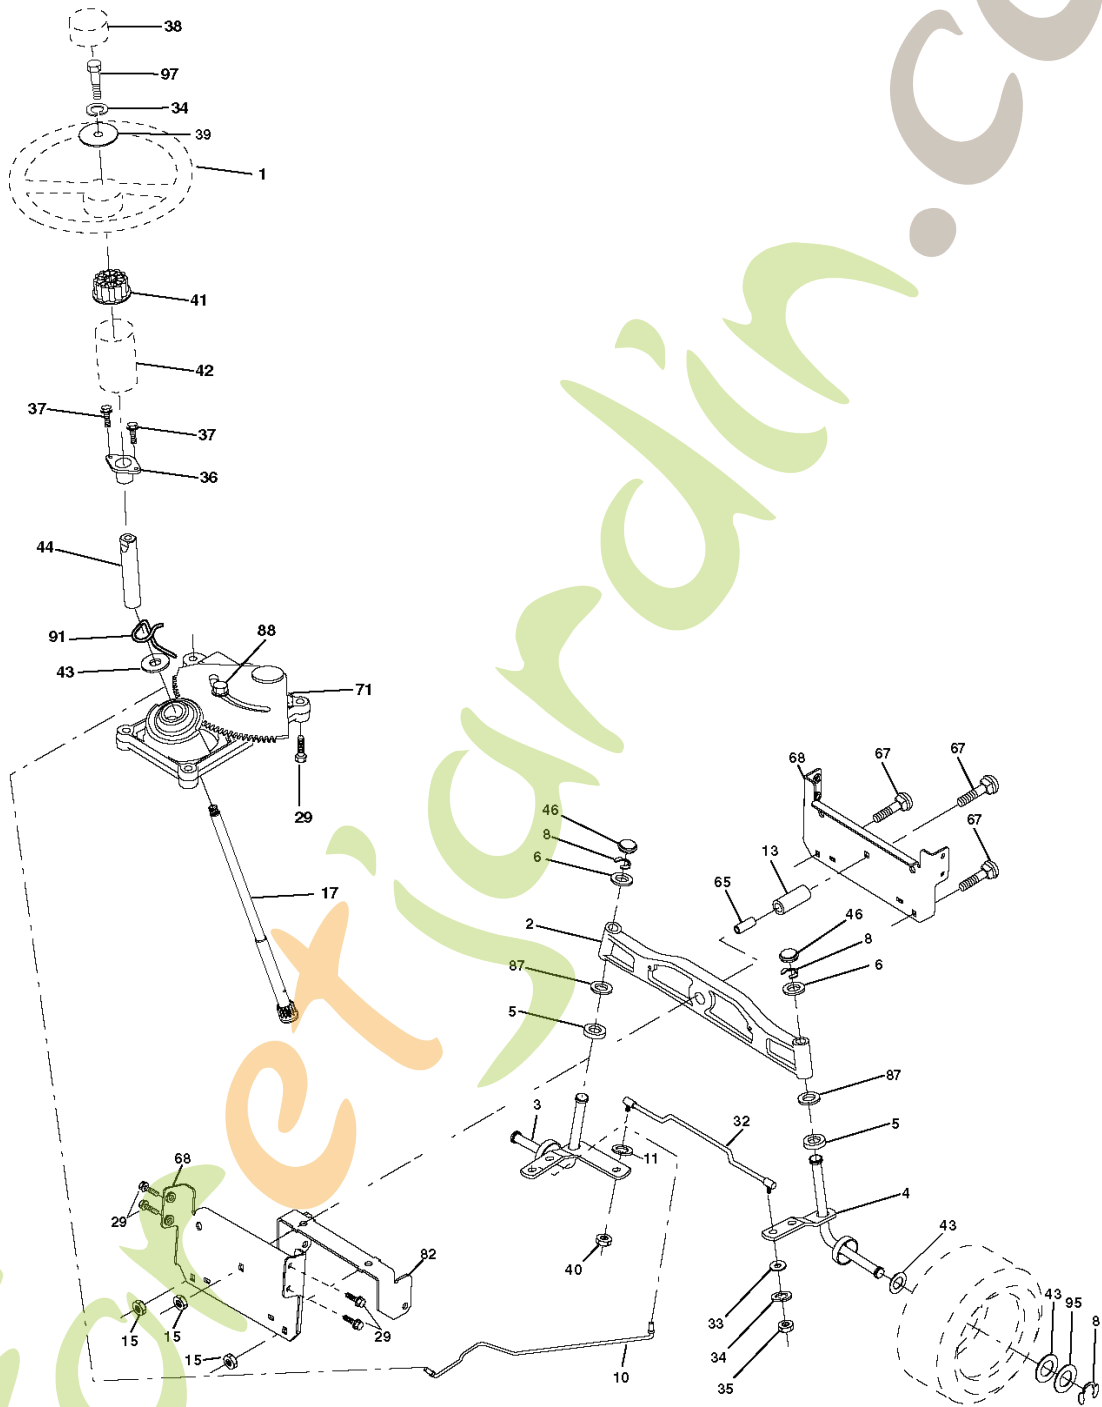

www.eksandah.com

REF.	PART NO.	DESCRIPTION	REMARK
183	532199532	PULLEY	
187	817580520	BOLT	
207	532169845	WASHER	
214	532175609	LEVER	
215	532199580	ROD	
243	532190736	BRACKET	
254	817000616	SCREW	
255	532175608	SHAFT	
258	532178062	CLIP	
261	532131494	PULLEY	
262	872110622	BOLT	
263	817000612	SCREW	
264	532197607	BRACKET	
266	532182061	PROTECTOR	
268	532182402	PROTECTOR	
275	819131614	WASHER	
279	872110616	BOLT	
292	532400271	SPACER	
295	532179114	PULLEY	

forretjardin.com

**IGNITION SWITCH**

POSITION	CIRCUIT "MAKE"
OFF	M+G+A1
RUN/OVERRIDE	B+A1
RUN	B+A1 L+A2
START	B + S + A1

03050

**WIRING INSULATED CLIPS**

NOTE: IF WIRING INSULATED CLIPS WERE REMOVED FOR SERVICING OF UNIT, THEY SHOULD BE REPLACED TO PROPERLY SECURE YOUR WIRING.

NON-REMOVABLE CONNECTIONS

**RELAY**

---

ForêtJardin.com

steering\_pl.lt\_60

REF.	PART NO.	DESCRIPTION	REMARK
1	532193651	STEERING WHEEL	
2	532184706	SHAFT	
3	532169840	SPINDLE	
4	532169839	SPINDLE	
5	532124931	WASHER	
6	532121748	WASHER	
8	812000029	RETAINER RING	
10	532175121	ROD	
11	810040600	WASHER	
13	532136518	PIPE	
15	532145212	NUT	
17	532190753	ROD	
29	817000612	SCREW	
32	532171888	ROD	
33	819111216	WASHER	
34	810040500	WASHER	
35	873540500	NUT	
36	532155099	BUSHING	
37	532152927	SCREW	
38	532193652	HUB	
39	819113812	WASHER	
40	873540600	NUT	
41	532186737	ADAPTER	
42	532411139	STEERING COLUMN TUBE	
43	532121749	WASHER	
44	532190752	SHAFT	
46	532121232	HUB CAP	
65	532160367	SPACER	
67	872110618	BOLT	
68	532169827	SHAFT	
71	532175146	STEERING GEAR	
82	532199978	SUPPORT ESSIEU AVANT	
87	532173966	WASHER	
88	532175118	BOLT	
91	532175553	SPRING	
95	532188967	WASHER	
97	874780564	BOLT	

forretjardin.com

REF.	PART NO.	DESCRIPTION	REMARK
1	532059192	CAP VALVE	
2	532065139	NIPPLE	
3	532106222	TIRE	
4	532059904	HOSE	
5	532138336	RIM	
6	532124957	FITTING	
7	532124959	BEARING	
8	532138337	RIM SPROCKET	
9	532106268	TIRE	
10	532124926	HOSE	
11	532175039	HUB CAP	
--	532144334	SEALING FOAM	