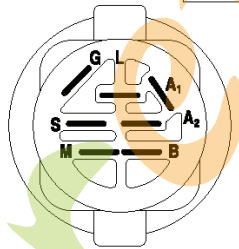

www.eksandah.com

REF.	PART NO.	DESCRIPTION	REMARK
183	532199532	PULLEY	
187	817580520	BOLT	
207	532169845	WASHER	
214	532175609	LEVER	
215	532199580	ROD	
243	532190736	BRACKET	
254	817000616	SCREW	
255	532175608	SHAFT	
258	532178062	CLIP	
261	532131494	PULLEY	
262	872110622	BOLT	
263	817000612	SCREW	
264	532197607	BRACKET	
266	532182061	PROTECTOR	
268	532182402	PROTECTOR	
275	819131614	WASHER	
279	872110616	BOLT	
292	532400271	SPACER	
295	532179114	PULLEY	

forretjardin.com

**IGNITION SWITCH**

POSITION	CIRCUIT "MAKE"
OFF	M+G+A1
RUN/OVERRIDE	B+A1
RUN	B+A1 L+A2
START	B + S + A1

03050

**WIRING INSULATED CLIPS**

NOTE: IF WIRING INSULATED CLIPS WERE REMOVED FOR SERVICING OF UNIT, THEY SHOULD BE REPLACED TO PROPERLY SECURE YOUR WIRING.