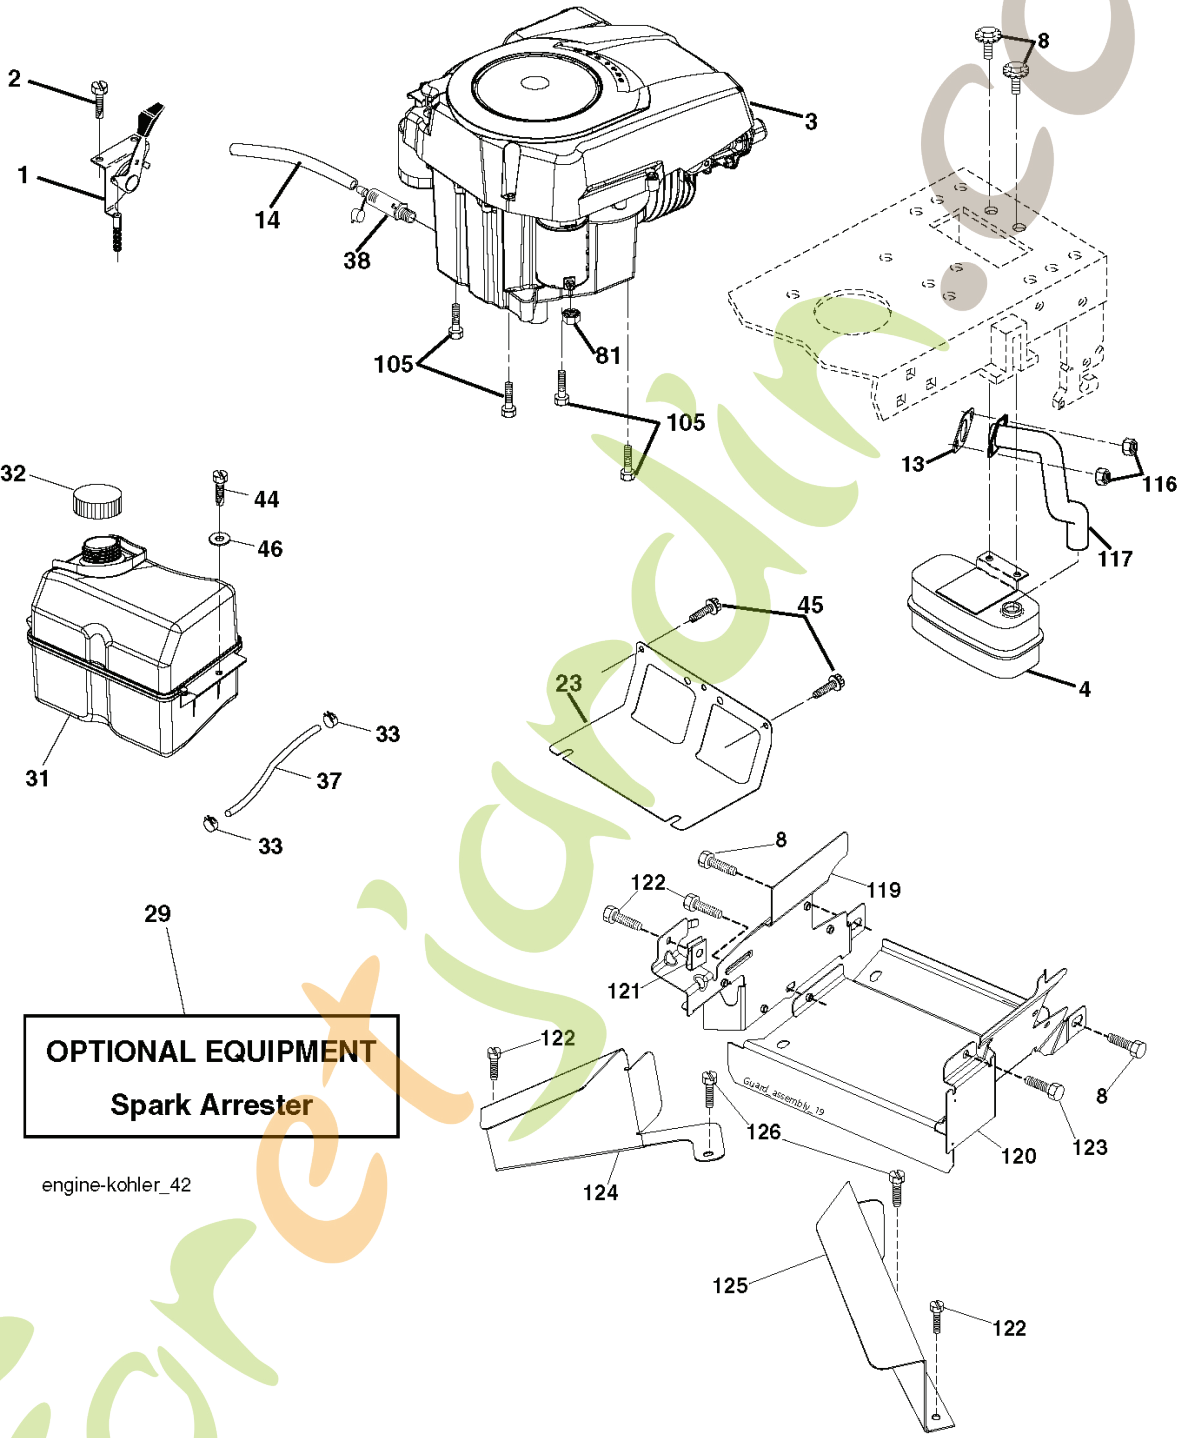

OPTIONAL EQUIPMENT
Spark Arrester

engine-kohler_42

REF.	PART NO.	DESCRIPTION	REMARK
1	532183897	CONTROL	
2	532191611	SCREW	
3			
4	532188655	MUFFLER	
8	532171877	BOLT	
13	532185909	GASKET	
14	532148456	TUBE	
23	532169837	HEAT SHIELD	
29	532137180	SPARK ARRESTER KIT	
31	532407545	FUEL TANK	
32	532197725	PLUG	
33	532123487	HOSE CLAMP	
37	532137040	HOSE	
38	532181654	PLUG	
44	817670412	SCREW	
45	817000612	SCREW	
46	819091416	WASHER	
81	873510400	NUT	
105	817120616	SCREW	
116	532184362	NUT	
117	532188654	TUBE EXHAUST	
119	532199768	* LENKRAD	
120	532199767	GUARD	
121	532196688	NUT	
122	532137729	SCREW	
123	817670508	SCREW	
124	532410524	GUARD	
125	532410525	GUARD	
126	817000512	SCREW	

forretjardin.com