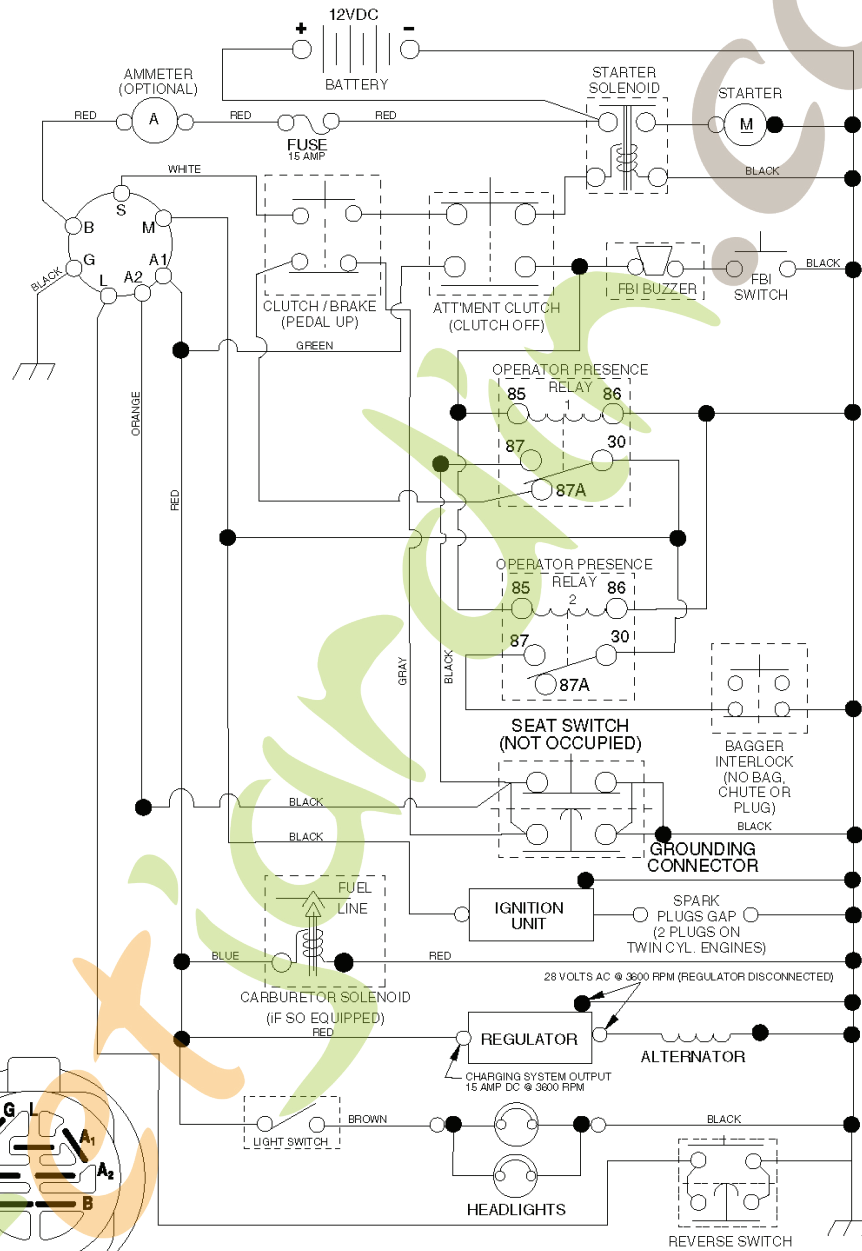

forex

forex.com

REF.	PART NO.	DESCRIPTION	REMARK
1	532412241	DECAL	
2	532400389	LABEL	
3	532402832	LABEL	
4	532409724	DECAL	
5	532404484	LABEL	
6	532196841	DECAL	
8	532159737	DECAL	
10	532145005	DECAL	
11	532182166	DECAL	
12	532180432	DECAL	
14	532159736	DECAL	
15	532196842	DECAL	
17	532140837	DECAL	
21	532166286	DECAL	
-	532138311	DECAL	
-	532181916	PROTEGE*RPL.PAR 532179768418	
-	532181917	PROTEGE*RPL.PAR 532179769418	
-	532411943	OPERATOR'S MANUAL	

www.eksandah.com

REF.	PART NO.	DESCRIPTION	REMARK
183	532199532	PULLEY	
187	817580520	BOLT	
207	532169845	WASHER	
214	532175609	LEVER	
215	532199580	ROD	
243	532190736	BRACKET	
254	817000616	SCREW	
255	532175608	SHAFT	
258	532178062	CLIP	
261	532131494	PULLEY	
262	872110622	BOLT	
263	817000612	SCREW	
264	532197607	BRACKET	
266	532182061	PROTECTOR	
268	532182402	PROTECTOR	
275	819131614	WASHER	
279	872110616	BOLT	
292	532400271	SPACER	
295	532179114	PULLEY	

forretjardin.com

**IGNITION SWITCH**

POSITION	CIRCUIT "MAKE"
OFF	M+G+A1
RUN/OVERRIDE	B+A1
RUN	B+A1 L+A2
START	B + S + A1

03050

**WIRING INSULATED CLIPS**

NOTE: IF WIRING INSULATED CLIPS WERE REMOVED FOR SERVICING OF UNIT, THEY SHOULD BE REPLACED TO PROPERLY SECURE YOUR WIRING.