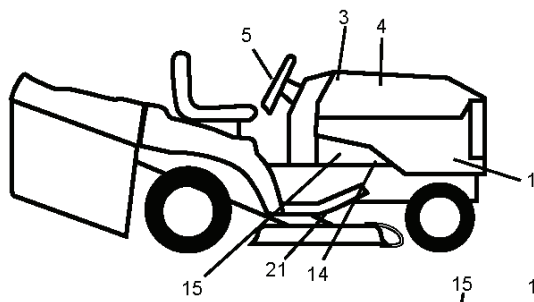

forex

forex.com

REF.	PART NO.	DESCRIPTION	REMARK
1	532412241	DECAL	
2	532400389	LABEL	
3	532402832	LABEL	
4	532409724	DECAL	
5	532404484	LABEL	
6	532196841	DECAL	
8	532159737	DECAL	
10	532145005	DECAL	
11	532182166	DECAL	
12	532180432	DECAL	
14	532159736	DECAL	
15	532196842	DECAL	
17	532140837	DECAL	
21	532166286	DECAL	
-	532138311	DECAL	
-	532181916	PROTEGE*RPL.PAR 532179768418	
-	532181917	PROTEGE*RPL.PAR 532179769418	
-	532411943	OPERATOR'S MANUAL	

ForêtJardin.com