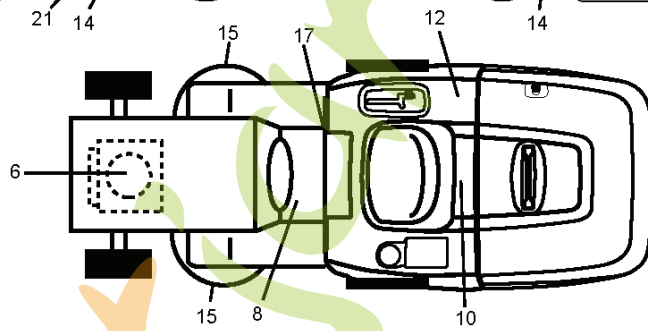

forex

forex.com

REF.	PART NO.	DESCRIPTION	REMARK
1	532412241	DECAL	
2	532400389	LABEL	
3	532402832	LABEL	
4	532409724	DECAL	
5	532404484	LABEL	
6	532196841	DECAL	
8	532159737	DECAL	
10	532145005	DECAL	
11	532182166	DECAL	
12	532180432	DECAL	
14	532159736	DECAL	
15	532196842	DECAL	
17	532140837	DECAL	
21	532166286	DECAL	
-	532138311	DECAL	
-	532181916	PROTEGE*RPL.PAR 532179768418	
-	532181917	PROTEGE*RPL.PAR 532179769418	
-	532411943	OPERATOR'S MANUAL	

ForêtJardin.com