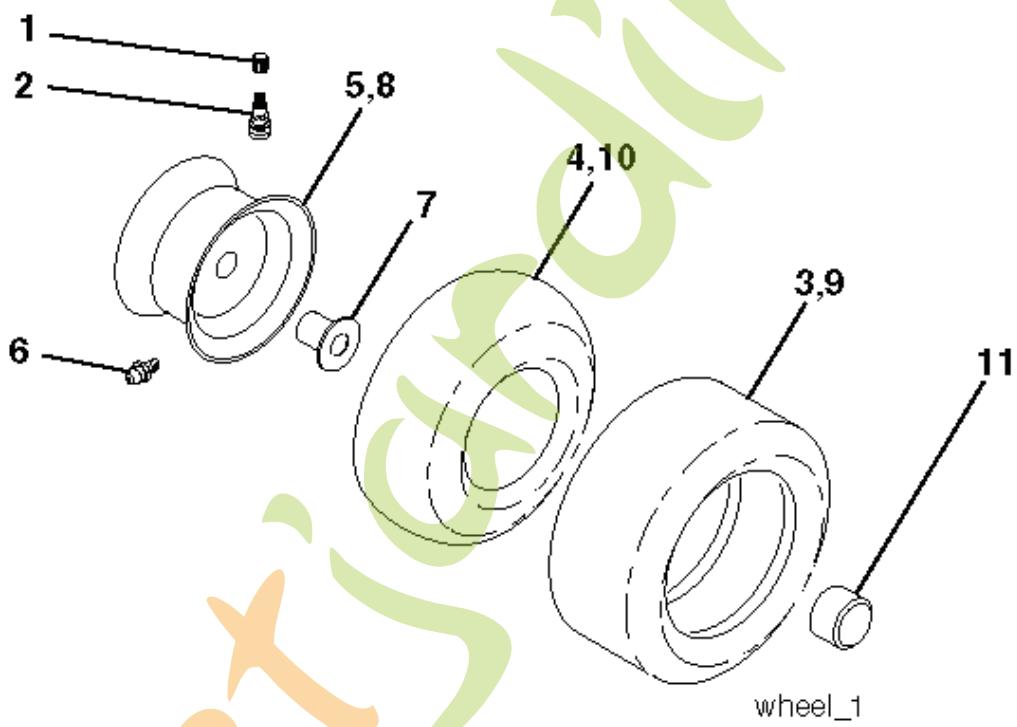

forretjardin.com

**IGNITION SWITCH**

POSITION	CIRCUIT "MAKE"
OFF	M+G+A1
RUN/OVERRIDE	B+A1
RUN	B+A1 L+A2
START	B + S + A1

03050

**WIRING INSULATED CLIPS**

NOTE: IF WIRING INSULATED CLIPS WERE REMOVED FOR SERVICING OF UNIT, THEY SHOULD BE REPLACED TO PROPERLY SECURE YOUR WIRING.

NON-REMOVABLE CONNECTIONS

**RELAY**

---

ForêtJardin.com

steering\_pl.lt\_60

REF.	PART NO.	DESCRIPTION	REMARK
1	532193651	STEERING WHEEL	
2	532184706	SHAFT	
3	532169840	SPINDLE	
4	532169839	SPINDLE	
5	532124931	WASHER	
6	532121748	WASHER	
8	812000029	RETAINER RING	
10	532175121	ROD	
11	810040600	WASHER	
13	532136518	PIPE	
15	532145212	NUT	
17	532190753	ROD	
29	817000612	SCREW	
32	532171888	ROD	
33	819111216	WASHER	
34	810040500	WASHER	
35	873540500	NUT	
36	532155099	BUSHING	
37	532152927	SCREW	
38	532193652	HUB	
39	819113812	WASHER	
40	873540600	NUT	
41	532186737	ADAPTER	
42	532411139	STEERING COLUMN TUBE	
43	532121749	WASHER	
44	532190752	SHAFT	
46	532121232	HUB CAP	
65	532160367	SPACER	
67	872110618	BOLT	
68	532169827	SHAFT	
71	532175146	STEERING GEAR	
82	532199978	SUPPORT ESSIEU AVANT	
87	532173966	WASHER	
88	532175118	BOLT	
91	532175553	SPRING	
95	532188967	WASHER	
97	874780564	BOLT	

forretjardin.com

REF.	PART NO.	DESCRIPTION	REMARK
1	532059192	CAP VALVE	
2	532065139	NIPPLE	
3	532106222	TIRE	
4	532059904	HOSE	
5	532138336	RIM	
6	532124957	FITTING	
7	532124959	BEARING	
8	532138337	RIM SPROCKET	
9	532106268	TIRE	
10	532124926	HOSE	
11	532175039	HUB CAP	
--	532144334	SEALING FOAM	