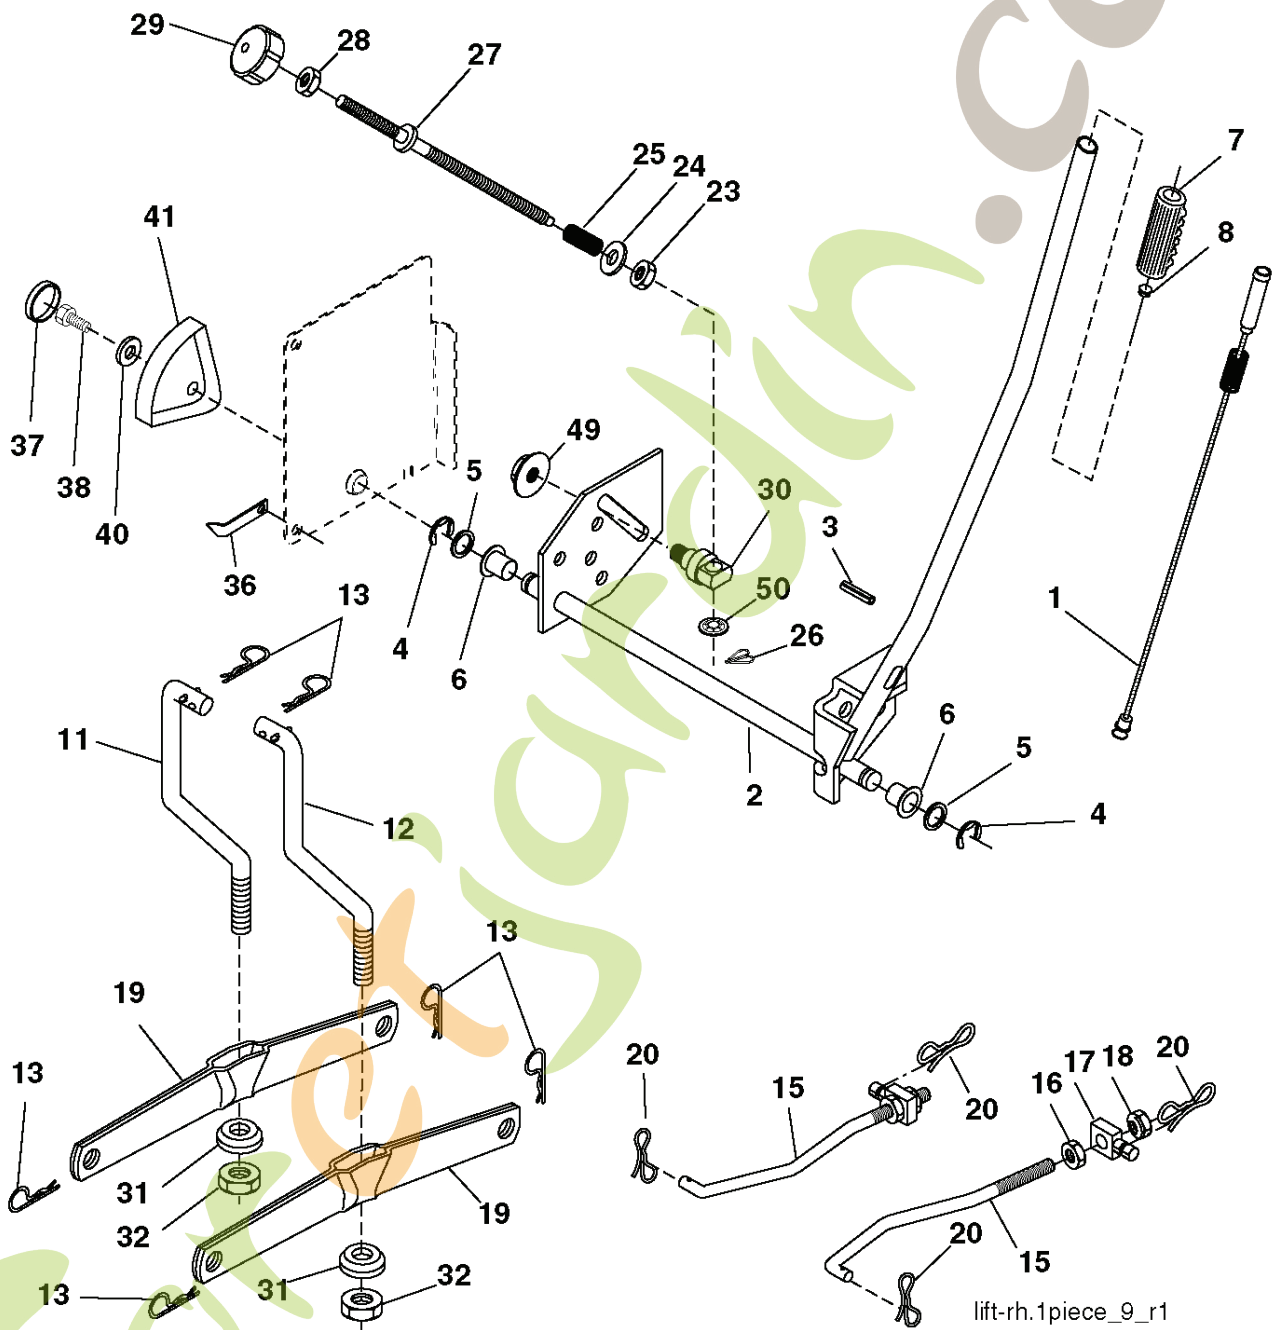

forretjardin.com

36(92cm)\_deck-elect.(CRD)\_17

REF.	PART NO.	DESCRIPTION	REMARK	QTY.	KIT
1	532400108	HOUSING		1	
2	872140506	BOLT		1	
3	532165569	BRACKET		1	
4	532165558	BRACKET		1	
5	532124670	RETAINER RING		1	
6	532165557	ROD		1	
8	532181712	BOLT		1	
9	810030600	WASHER		1	
10	532140296	WASHER		1	
11	532186385	BLADE		1	
13	532137645	SHAFT		1	
14	532128774	BEARING HOUSING		1	
15	532110485	BEARING		1	
16	532186386	BLADE		1	
17	872140610	BOLT		1	
18	872110606	BOLT		1	
19	532132827	SPEC. BOLT		1	
20	532181713	BOLT		1	
21	873680500	NUT		1	
22	532199590	BRACKET		1	
23	532165446	PLATE		1	
24	532165242	BRACKET		1	
25	532165244	BRACKET		1	
26	532400110	SUPPORT		1	
27	532165568	BRACKET		1	
28	532165567	BRACKET		1	
30	532173984	SCREW		1	
31	532187690	WASHER		1	
32	532153532	PULLEY		1	
33	532400234	NUT		1	
34	532400107	BRACKET		1	
35	532400106	BRACKET		1	
36	532146763	PULLEY		1	
40	873680600	NUT		1	
41	873900600	NUT		1	
44	532175538	COVER		1	
45	532175539	COVER		1	
46	532137729	SCREW		1	
55	532199498	ARM		1	
56	532165723	SPACER		1	
61	532199486	SPRING		1	
68	532402008	BELT		1	
69	532165482	SHAFT		1	
84	532156085	BELT GUIDE		1	
116	532193406	BOLT		1	
117	532174873	WHEEL		1	
119	819132012	WASHER		1	
124	872110612	BOLT		1	
130	872110506	BOLT		1	
131	532165661	PIPE		1	
254	817000616	SCREW		1	
295	532412171	PLATE		1	
296	872140406	BOLT		1	
297	873930400	NUT		1	
--	532181857	BEARING HOUSING	Mandrel Assembly (Includes housing, shaft assembly, and bearing only - pulley/nut/washer and blade bolt/washers not included)	1	
--	532181858	BEARING HOUSING		1	
--	532413711	CUTTING DECK	(Std. Deck - Order separately guage wheel components key nos. 116 - 119)	1	