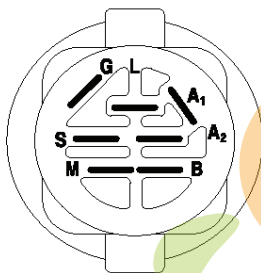

SCH05

IGNITION SWITCH

POSITION	CIRCUIT	"MAKE"
OFF	M+G+A1	
RUN/OVERRIDE	B+A1	
RUN	B+A1	L+A2
START	B + S + A1	

03048

WIRING INSULATED CLIPS
NOTE: IF WIRING INSULATED CLIPS WERE REMOVED FOR SERVICING OF UNIT, THEY SHOULD BE RE-INSTALLED TO PROPERLY SECURE YOUR WIRING.

PTO SWITCH

POSITION	CIRCUIT
OFF	C + G, B + H
ON	C + F, B + E, A + D

NON-REMOVABLE CONNECTIONS

REMOVABLE CONNECTIONS