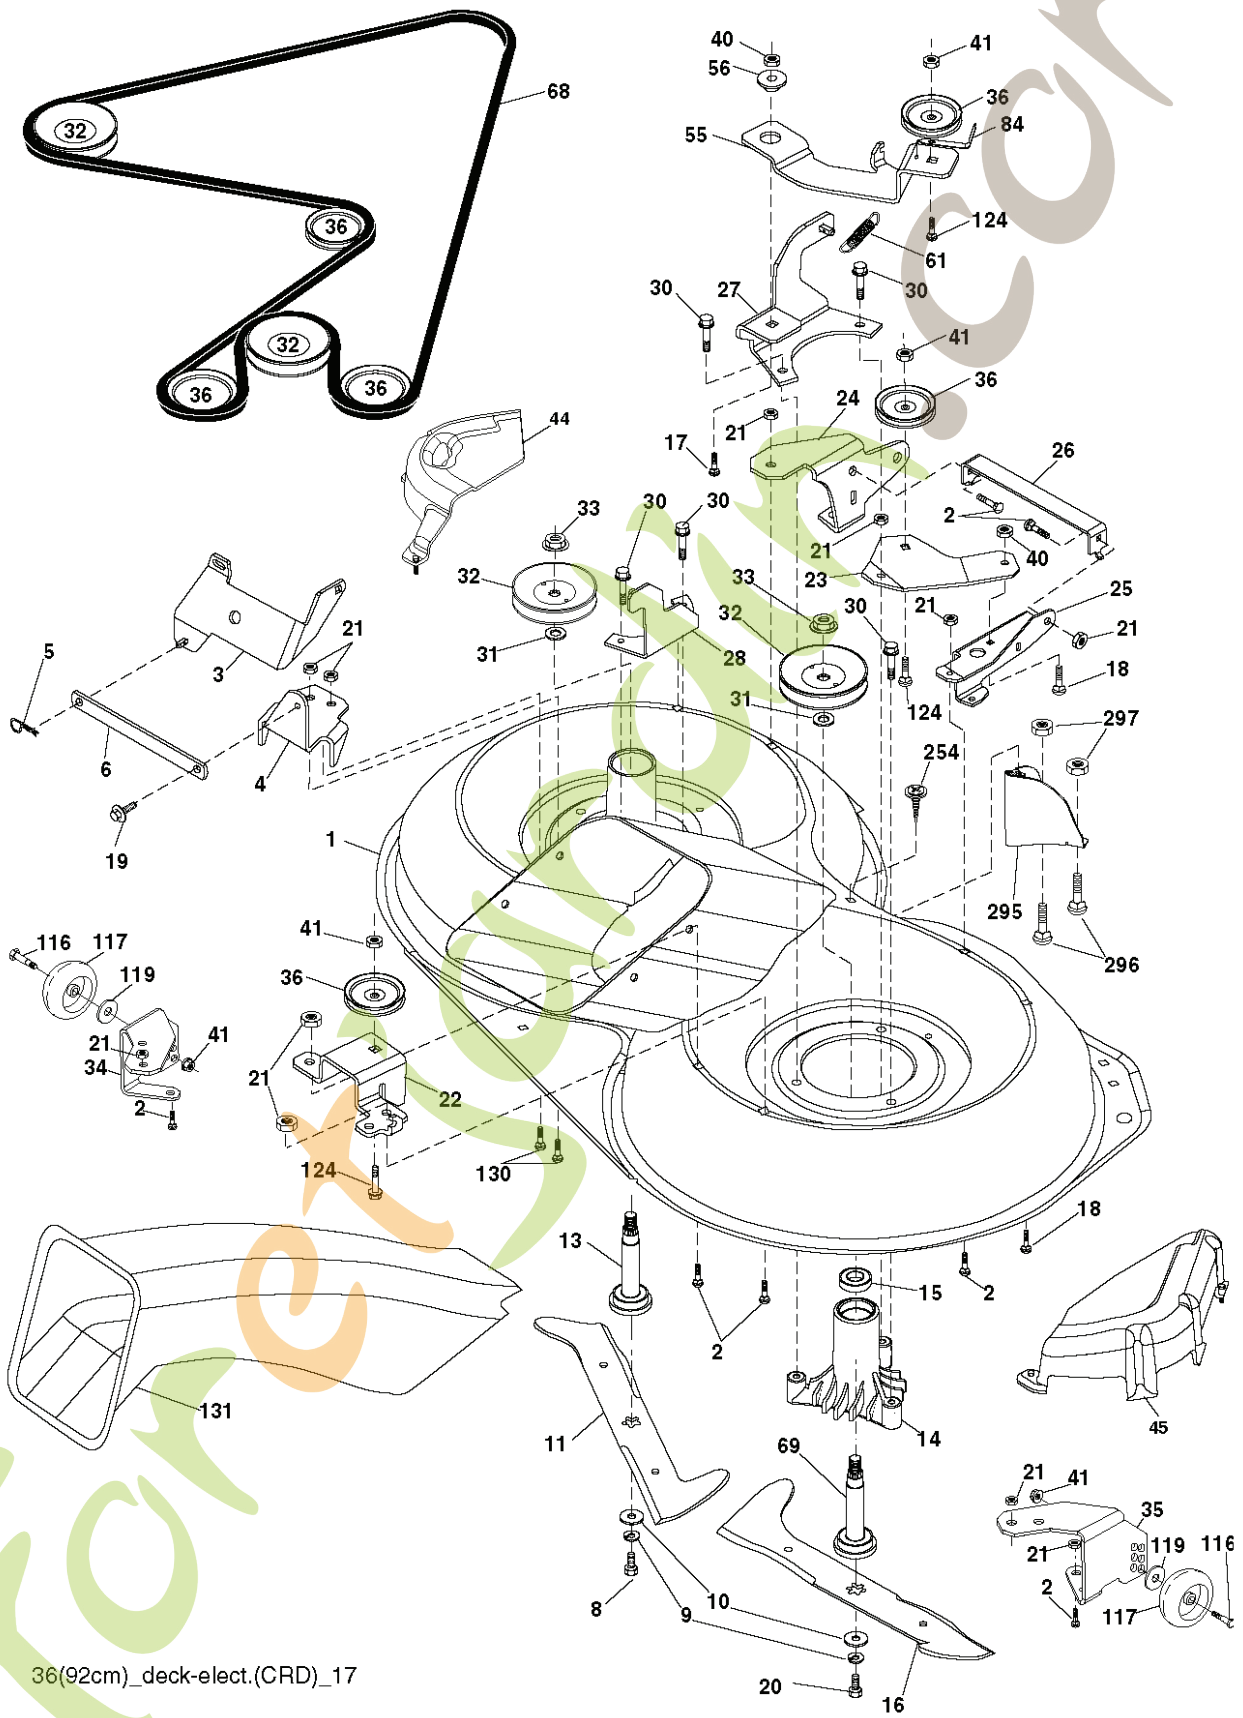

REF.	PART NO.	DESCRIPTION	REMARK	QTY.	KIT
1	532183897	CONTROL		1	
2	532416358	SCREW		1	
3				1	
4	532188655	MUFFLER		1	
8	532171877	BOLT		1	
13	532185909	GASKET		1	
14	532148456	TUBE		1	
23	532169837	HEAT SHIELD		1	
29	532137180	SPARK ARRESTER KIT		1	
31	532407545	FUEL TANK		1	
32	532197725	PLUG		1	
33	532123487	HOSE CLAMP		1	
37	532137040	HOSE		1	
38	532181654	PLUG		1	
44	817670412	SCREW		1	
45	817000612	SCREW		1	
46	819091416	WASHER		1	
72	532192334	SCREW		1	
81	873510400	NUT		1	
91	532187495	BUSHING		1	
105	817120616	SCREW		1	
117	532188654	TUBE EXHAUST		1	

forretjardin.com

36(92cm)_deck-elect.(CRD)_17