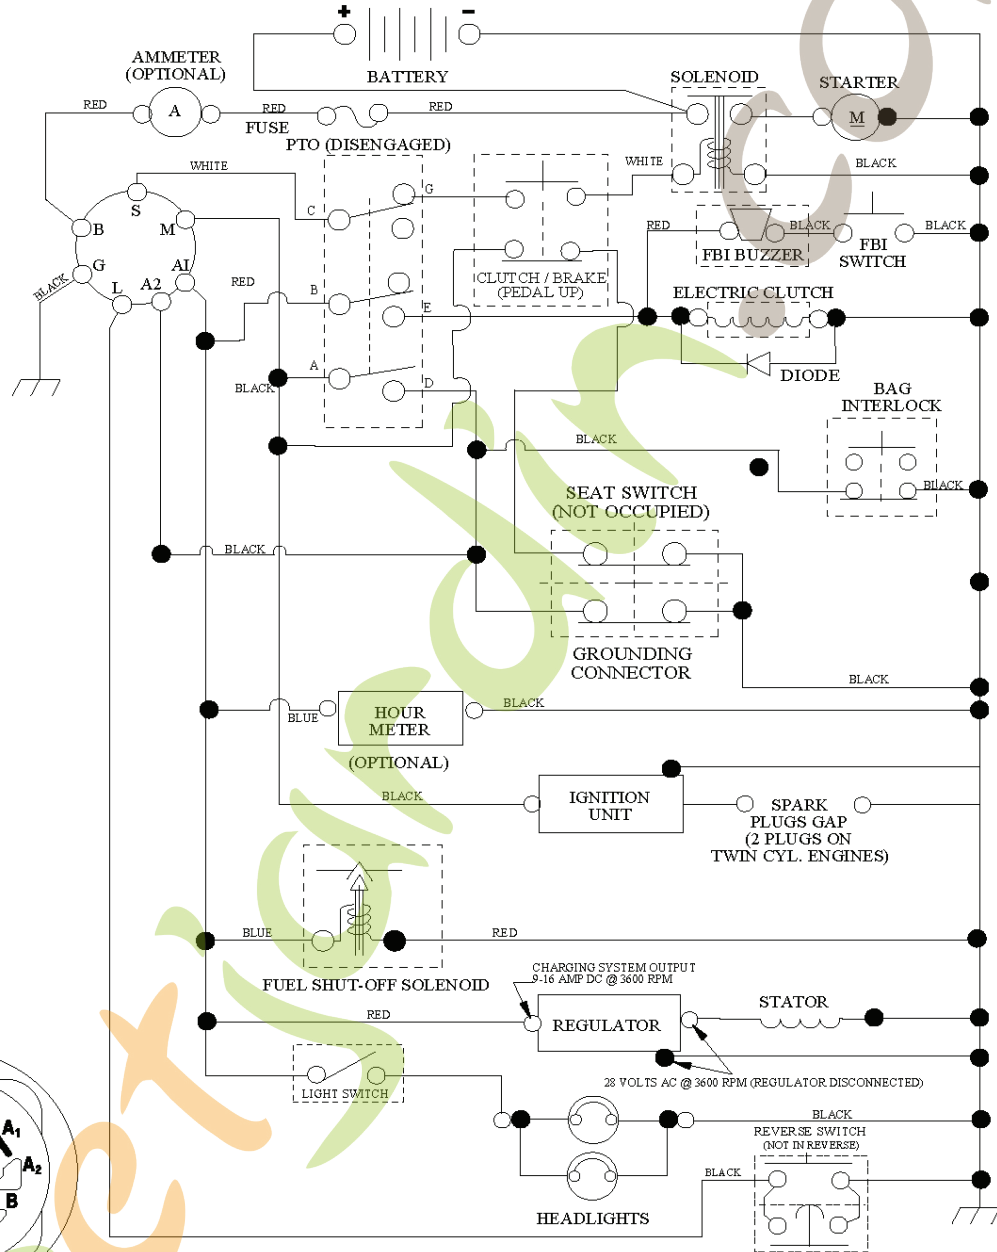

forretjardin.com

36(92cm)\_deck-elect.(CRD)\_17

REF.	PART NO.	DESCRIPTION	REMARK	QTY.	KIT
1	532400108	HOUSING		1	
2	872140506	BOLT		1	
3	532165569	BRACKET		1	
4	532165558	BRACKET		1	
5	532124670	RETAINER RING		1	
6	532165557	ROD		1	
8	532181712	BOLT		1	
9	810030600	WASHER		1	
10	532140296	WASHER		1	
11	532186385	BLADE		1	
13	532137645	SHAFT		1	
14	532128774	BEARING HOUSING		1	
15	532110485	BEARING		1	
16	532186386	BLADE		1	
17	872140610	BOLT		1	
18	872110606	BOLT		1	
19	532132827	SPEC. BOLT		1	
20	532181713	BOLT		1	
21	873680500	NUT		1	
22	532199590	BRACKET		1	
23	532165446	PLATE		1	
24	532165242	BRACKET		1	
25	532165244	BRACKET		1	
26	532400110	SUPPORT		1	
27	532165568	BRACKET		1	
28	532165567	BRACKET		1	
30	532173984	SCREW		1	
31	532187690	WASHER		1	
32	532153532	PULLEY		1	
33	532400234	NUT		1	
34	532400107	BRACKET		1	
35	532400106	BRACKET		1	
36	532146763	PULLEY		1	
40	873680600	NUT		1	
41	873900600	NUT		1	
44	532175538	COVER		1	
45	532175539	COVER		1	
46	532137729	SCREW		1	
55	532199498	ARM		1	
56	532165723	SPACER		1	
61	532199486	SPRING		1	
68	532402008	BELT		1	
69	532165482	SHAFT		1	
84	532156085	BELT GUIDE		1	
116	532193406	BOLT		1	
117	532174873	WHEEL		1	
119	819132012	WASHER		1	
124	872110612	BOLT		1	
130	872110506	BOLT		1	
131	532165661	PIPE		1	
254	817000616	SCREW		1	
295	532412171	PLATE		1	
296	872140406	BOLT		1	
297	873930400	NUT		1	
--	532181857	BEARING HOUSING	Mandrel Assembly (Includes housing, shaft assembly, and bearing only - pulley/nut/washer and blade bolt/washers not included)	1	
--	532181858	BEARING HOUSING		1	
--	532413711	CUTTING DECK	(Std. Deck - Order separately guage wheel components key nos. 116 - 119)	1	

forretjardn.com

SCH05

IGNITION SWITCH

POSITION	CIRCUIT	"MAKE"
OFF	M+G+A1	
RUN/OVERRIDE	B+A1	
RUN	B+A1	L+A2
START	B + S + A1	

03048

WIRING INSULATED CLIPS  
NOTE: IF WIRING INSULATED CLIPS WERE REMOVED FOR SERVICING OF UNIT, THEY SHOULD BE RE-INSTALLED TO PROPERLY SECURE YOUR WIRING.