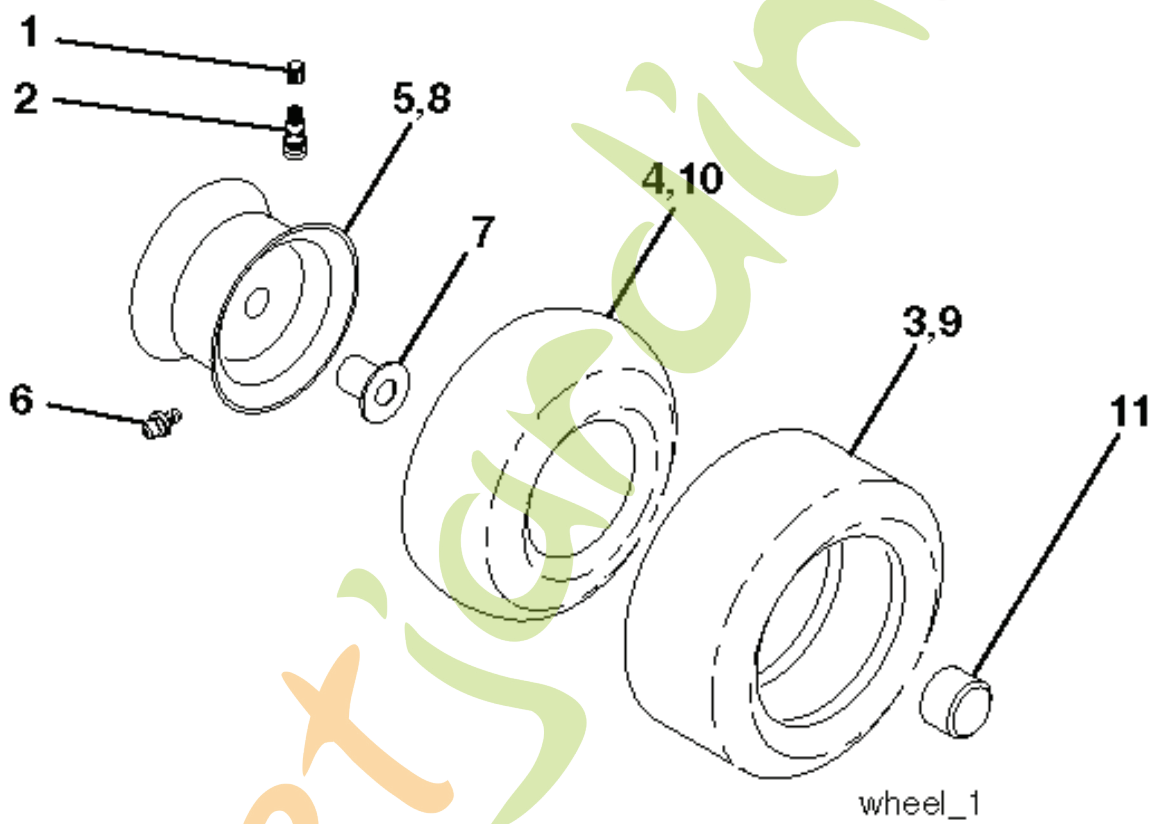

REF.	PART NO.	DESCRIPTION	REMARK	QTY.	KIT
1	532059192	CAP VALVE		1	
2	532065139	NIPPLE		1	
3	532106222	TIRE		1	
4	532059904	HOSE		1	
5	532138336	RIM		1	
6	532124957	FITTING		1	
7	532124959	BEARING		1	
8	532138337	RIM SPROCKET		1	
9	532420531	TIRE		1	
10	532124926	HOSE		1	
11	532175039	HUB CAP		1	
--	532144334	SEALING FOAM		1	

Forretjardin.com