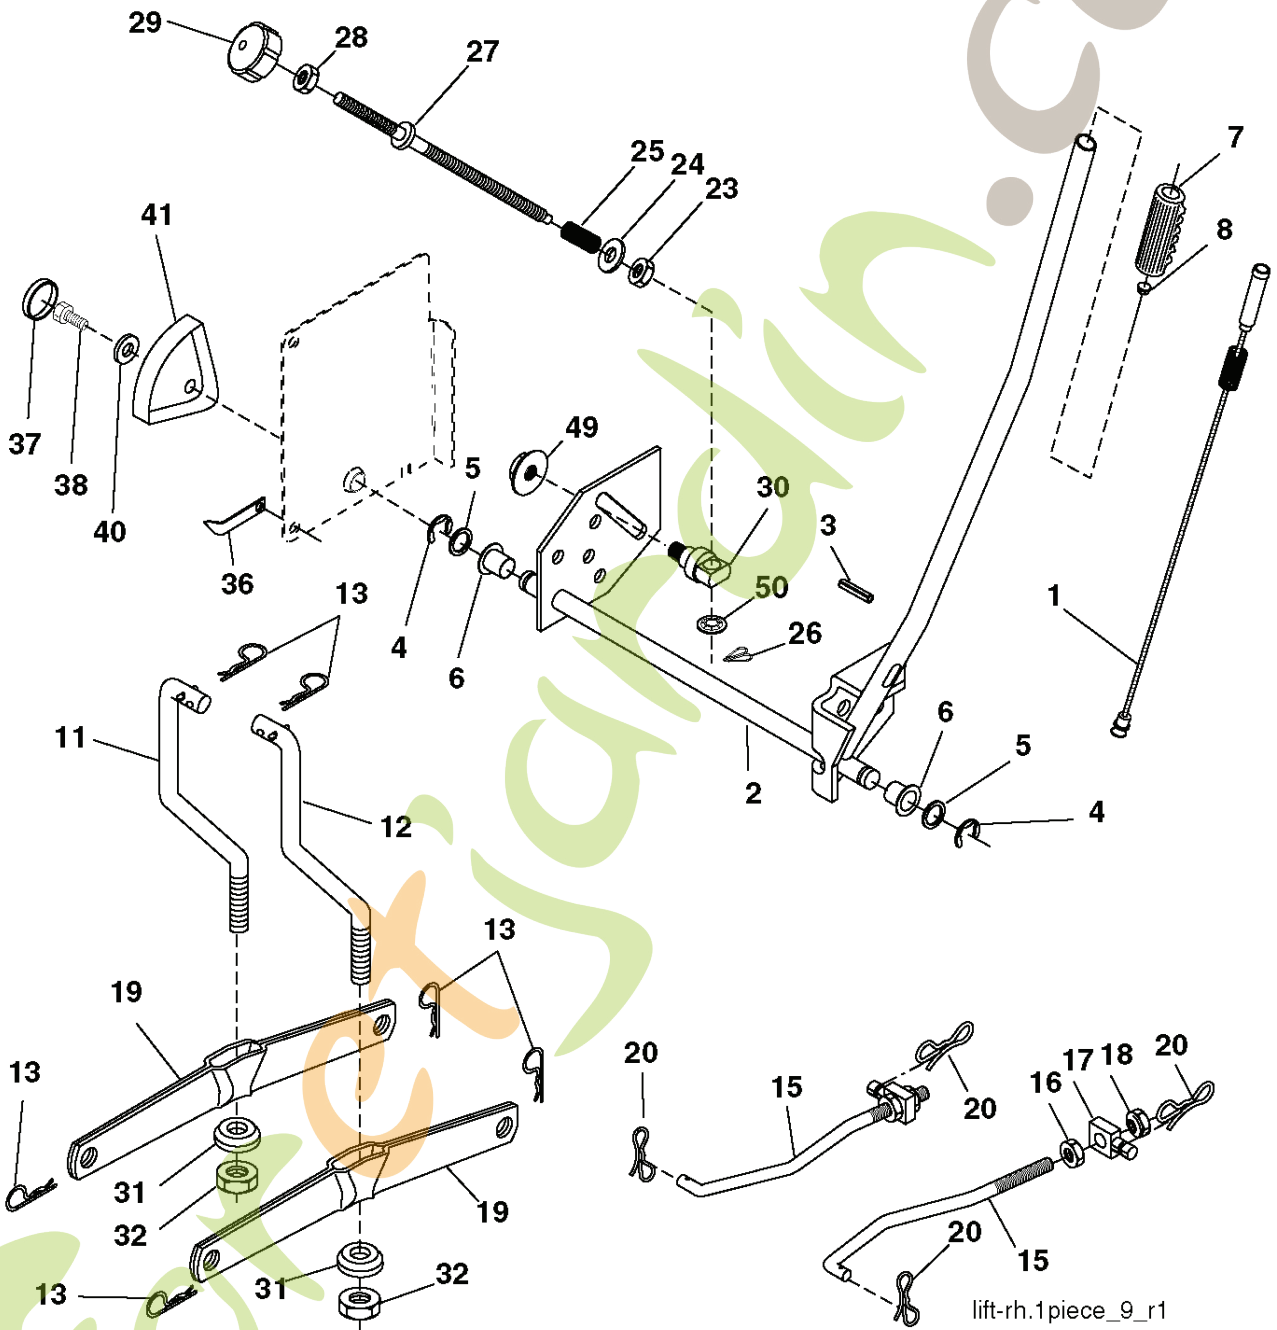

REF.	PART NO.	DESCRIPTION	REMARK
1	532059192	CAP VALVE	
2	532065139	NIPPLE	
3	532106222	TIRE	
4	532059904	HOSE	
5	532138336	RIM	
6	532124957	FITTING	
7	532124959	BEARING	
8	532138337	RIM SPROCKET	
9	532106268	TIRE	
--	532420531	TIRE	
10	532124926	HOSE	
11	532175039	HUB CAP	
--	532144334	SEALING FOAM	

For etjardin.com

lift-rh.1piece_9_r1