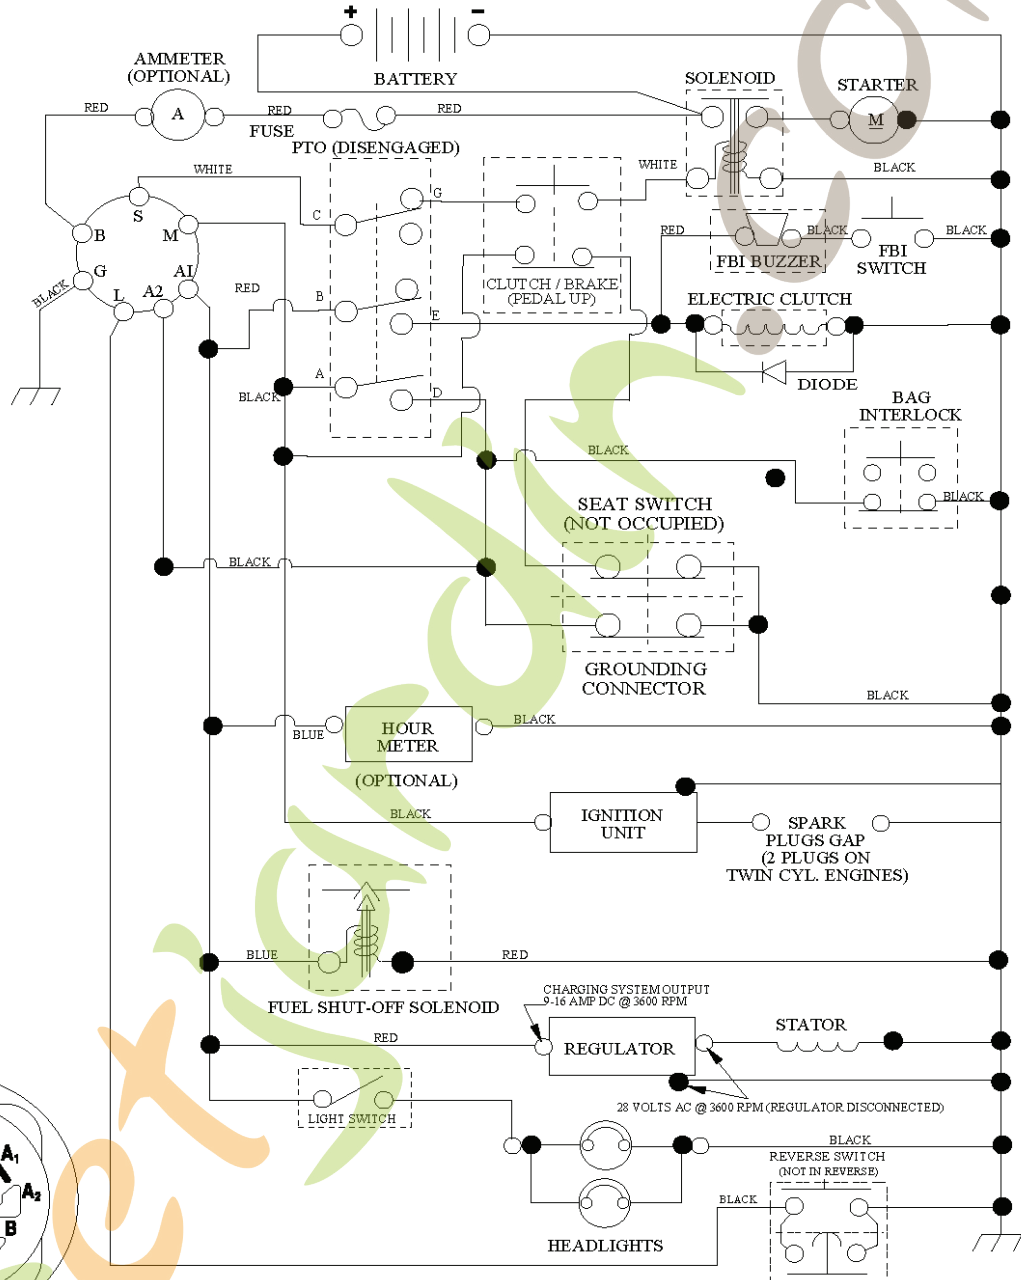

forretjardin.com

REF.	PART NO.	DESCRIPTION	REMARK
1	532059192	CAP VALVE	
2	532065139	NIPPLE	
3	532106222	TIRE	
4	532059904	HOSE	
5	532138336	RIM	
6	532124957	FITTING	
7	532124959	BEARING	
8	532138337	RIM SPROCKET	
9	532106268	TIRE	
--	532420531	TIRE	
10	532124926	HOSE	
11	532175039	HUB CAP	
--	532144334	SEALING FOAM	

For etjardin.com

lift-rh.1piece_9_r1

REF.	PART NO.	DESCRIPTION	REMARK
1	532404981	PLUNGE	
2	532159471	LEVER	
3	532105767	PIN RETAINING SCREW	
4	812000002	RETAINER RING	
5	819211621	WASHER	
6	532120183	BEARING	
7	532125631	HANDLE	
8	532122365	PLUG	
11	532165829	ROD	
12	532165831	ROD	
13	532124670	RETAINER RING	
15	532173288	LINK	
16	873350800	NUT	
17	532175689	BRACKET	
18	873800800	NUT	
19	532139868	LEVER	
20	532194209	SPRING	
23	532110807	NUT	
24	819131016	WASHER	
25	532164024	SPRING	
26	532169484	PIN	
27	532164543	ROD	
28	873350600	NUT	
29	532138057	KNOB	
30	532150233	TRUNNION	
31	532169865	BEARING	
32	873540600	NUT	
36	532155097	INDICATOR	
37	532123935	PLUG	
38	817060516	SCREW	
40	819112410	WASHER	
41	532123934	INDICATOR	
49	532145212	NUT	
50	532110452	NUT	

forretjardin.com

SCH05

IGNITION SWITCH

POSITION	CIRCUIT	"MAKE"
OFF	M+G+A1	
RUN/OVERRIDE	B+A1	
RUN	B+A1	L+A2
START	B + S + A1	

WIRING INSULATED CLIPS
 NOTE: IF WIRING INSULATED CLIPS WERE REMOVED FOR SERVICING OF UNIT, THEY SHOULD BE RE-INSTALLED TO PROPERLY SECURE YOUR WIRING.

03048

POSITION	CIRCUIT
OFF	C + G, B + H
ON	C + F, B + E, A + D

RELAY

NON-REMOVABLE CONNECTIONS

REMOVABLE CONNECTIONS

PART NO.

REMARK

KIT