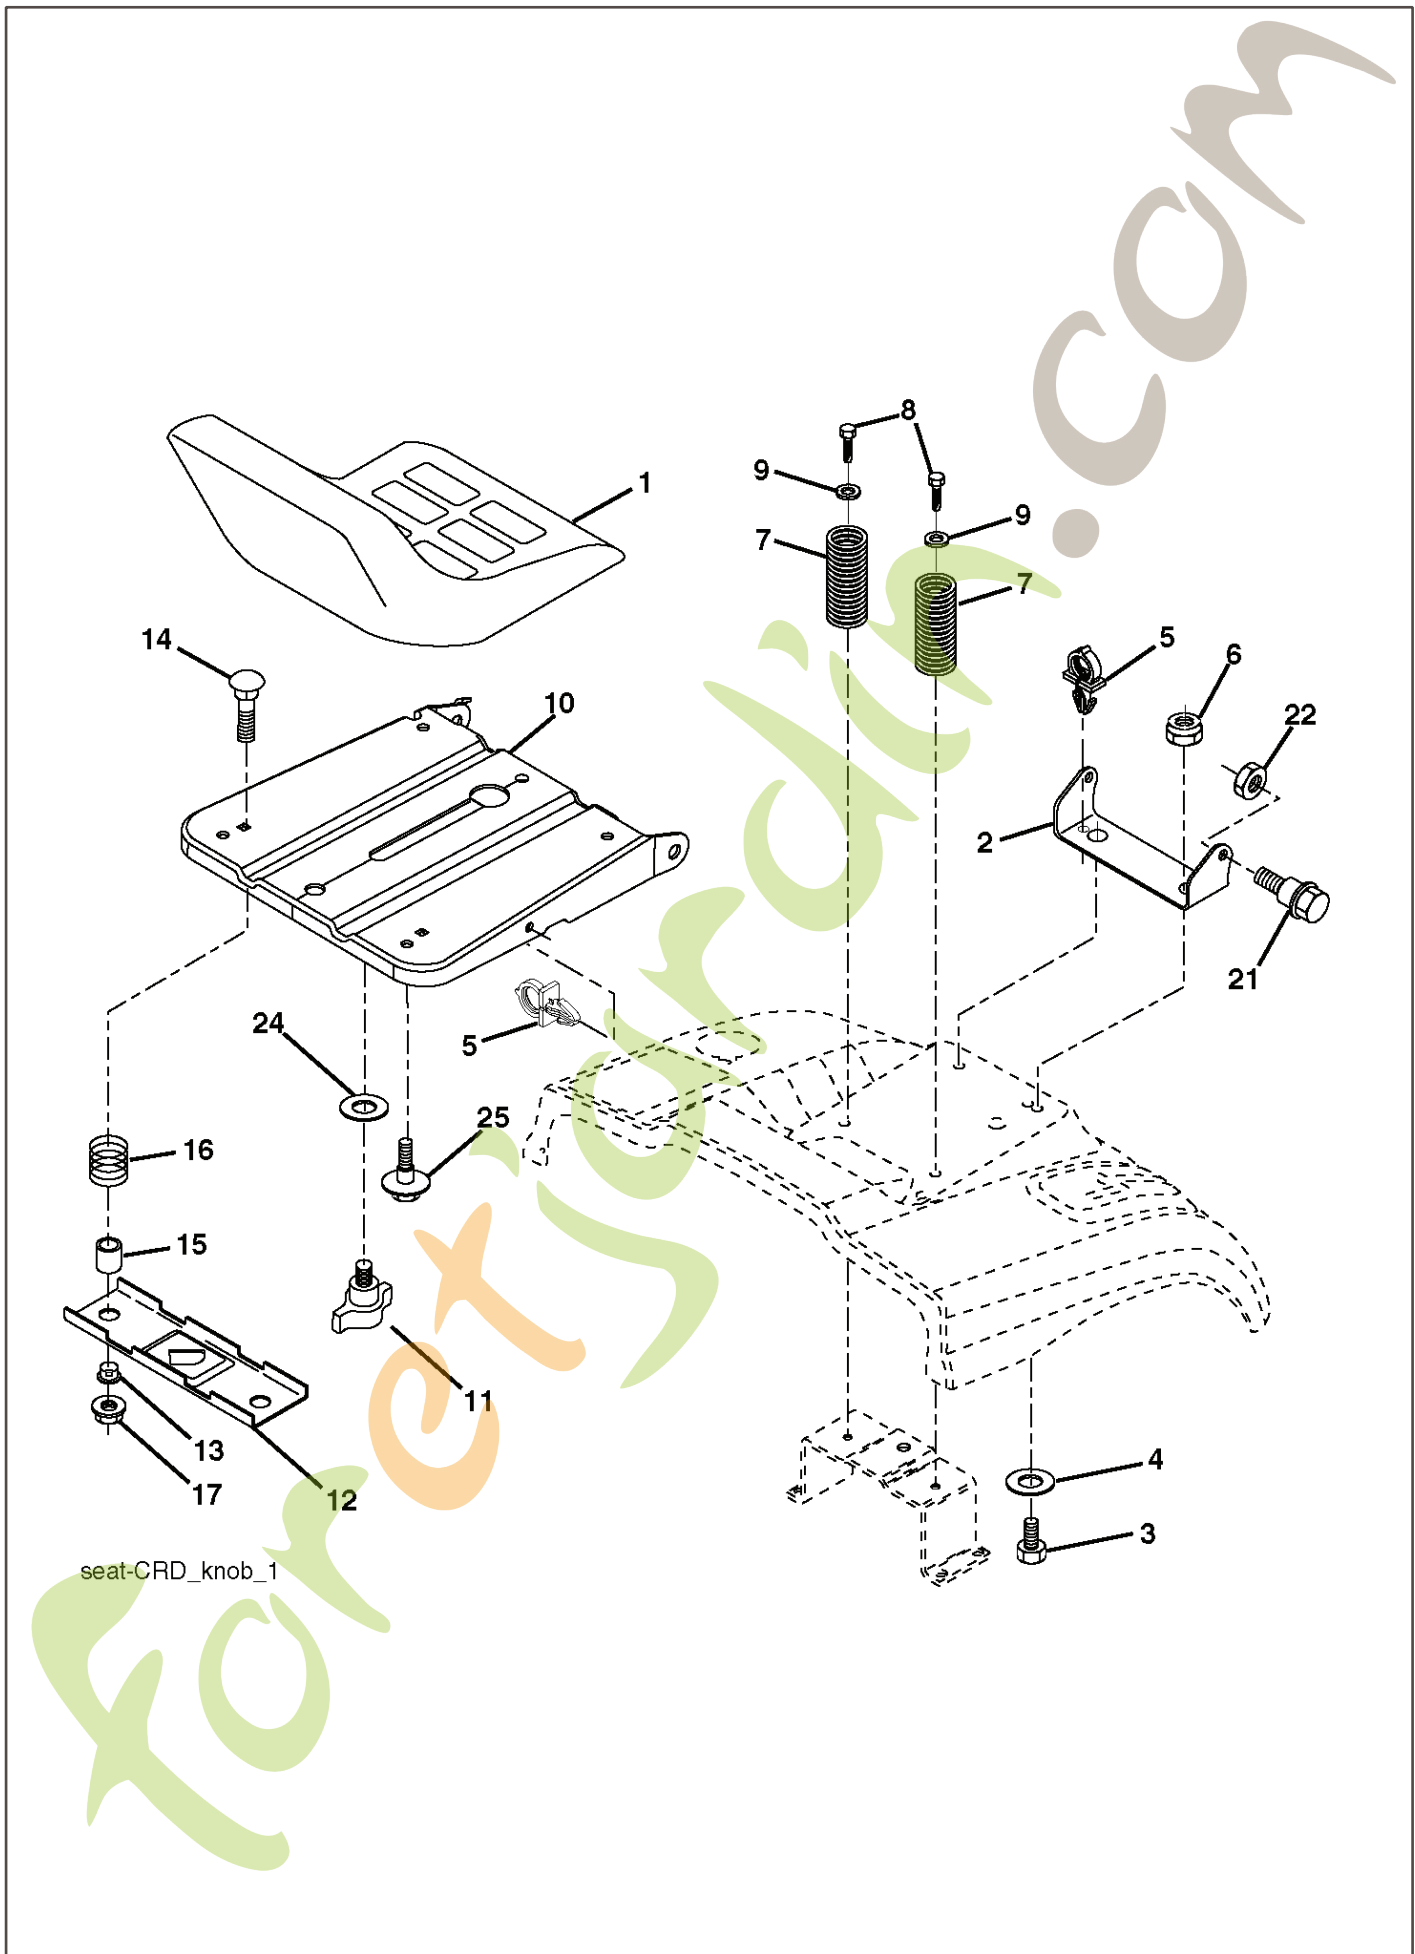

extensidain.com

REF.	PART NO.	DESCRIPTION	REMARK
182	532182682	BELT GUIDE	
183	532199532	PULLEY	
187	817580520	BOLT	
207	532169845	WASHER	
214	532175609	LEVER	
215	532410142	ROD	
243	532190736	BRACKET	
254	817000616	SCREW	
255	532175608	SHAFT	
258	532178062	CLIP	
261	532131494	PULLEY	
263	817000612	SCREW	
262	872110622	BOLT	
264	532197607	BRACKET	
266	532182061	PROTECTOR	
268	532182402	PROTECTOR	
275	819131614	WASHER	
279	872110616	BOLT	
292	532400271	SPACER	
295	532179114	PULLEY	

forretjardin.com

36(92cm)_deck-elect.(CRD)_17

REF.	PART NO.	DESCRIPTION	REMARK
1	532400108	HOUSING	
2	872140506	BOLT	
3	532165569	BRACKET	
4	532165558	BRACKET	
5	532124670	RETAINER RING	
6	532165557	ROD	
8	532181712	BOLT	
9	810030600	WASHER	
10	532140296	WASHER	
11	532186385	BLADE	
13	532137645	SHAFT	
14	532128774	BEARING HOUSING	
15	532110485	BEARING	
16	532186386	BLADE	
17	872140610	BOLT	
18	872110606	BOLT	
19	532132827	SPEC. BOLT	
20	532181713	BOLT	
21	873680500	NUT	
22	532199590	BRACKET	
23	532165446	PLATE	
24	532165242	BRACKET	
25	532165244	BRACKET	
26	532400110	SUPPORT	
27	532165568	BRACKET	
28	532165567	BRACKET	
30	532173984	SCREW	
31	532187690	WASHER	
32	532153532	PULLEY	
33	532400234	NUT	
34	532400107	BRACKET	
35	532400106	BRACKET	
36	532146763	PULLEY	
40	873680600	NUT	
41	873900600	NUT	
44	532175538	COVER	
45	532175539	COVER	
46	532137729	SCREW	
55	532199498	ARM	
56	532165723	SPACER	
61	532199486	SPRING	
68	532402008	BELT	
69	532165482	SHAFT	
84	532156085	BELT GUIDE	
116	532193406	BOLT	
117	532174873	WHEEL	
119	819132012	WASHER	
124	872110612	BOLT	
130	872110506	BOLT	
131	532165661	PIPE	
254	817000616	SCREW	
295	532412171	PLATE	
296	872140406	BOLT	
297	873930400	NUT	
--	532181857	BEARING HOUSING	Mandrel Assembly (Includes housing, shaft assembly, and bearing only - pulley/nut/washer and blade bolt/washers not included)+E355
--	532181858	BEARING HOUSING	
--	532413711	CUTTING DECK	