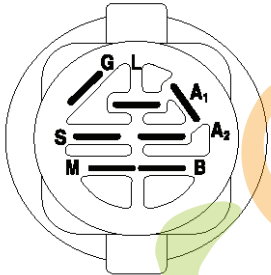

forretjardin.com

REF.	PART NO.	DESCRIPTION	REMARK
1	532059192	CAP VALVE	
2	532065139	NIPPLE	
3	532106222	TIRE	
4	532059904	HOSE	
5	532138336	RIM	
6	532124957	FITTING	
7	532124959	BEARING	
8	532138337	RIM SPROCKET	
9	532106268	TIRE	
--	532420531	TIRE	
10	532124926	HOSE	
11	532175039	HUB CAP	
--	532144334	SEALING FOAM	

For etjardin.com

lift-rh.1piece_9_r1

REF.	PART NO.	DESCRIPTION	REMARK
1	532404981	PLUNGE	
2	532159471	LEVER	
3	532105767	PIN RETAINING SCREW	
4	812000002	RETAINER RING	
5	819211621	WASHER	
6	532120183	BEARING	
7	532125631	HANDLE	
8	532122365	PLUG	
11	532165829	ROD	
12	532165831	ROD	
13	532124670	RETAINER RING	
15	532173288	LINK	
16	873350800	NUT	
17	532175689	BRACKET	
18	873800800	NUT	
19	532139868	LEVER	
20	532194209	SPRING	
23	532110807	NUT	
24	819131016	WASHER	
25	532164024	SPRING	
26	532169484	PIN	
27	532164543	ROD	
28	873350600	NUT	
29	532138057	KNOB	
30	532150233	TRUNNION	
31	532169865	BEARING	
32	873540600	NUT	
36	532155097	INDICATOR	
37	532123935	PLUG	
38	817060516	SCREW	
40	819112410	WASHER	
41	532123934	INDICATOR	
49	532145212	NUT	
50	532110452	NUT	

forretjardin.com

SCH05

IGNITION SWITCH

POSITION	CIRCUIT	"MAKE"
OFF	M+G+A1	
RUN/OVERRIDE	B+A1	
RUN	B+A1	L+A2
START	B + S + A1	

WIRING INSULATED CLIPS
 NOTE: IF WIRING INSULATED CLIPS WERE REMOVED FOR SERVICING OF UNIT, THEY SHOULD BE RE-INSTALLED TO PROPERLY SECURE YOUR WIRING.