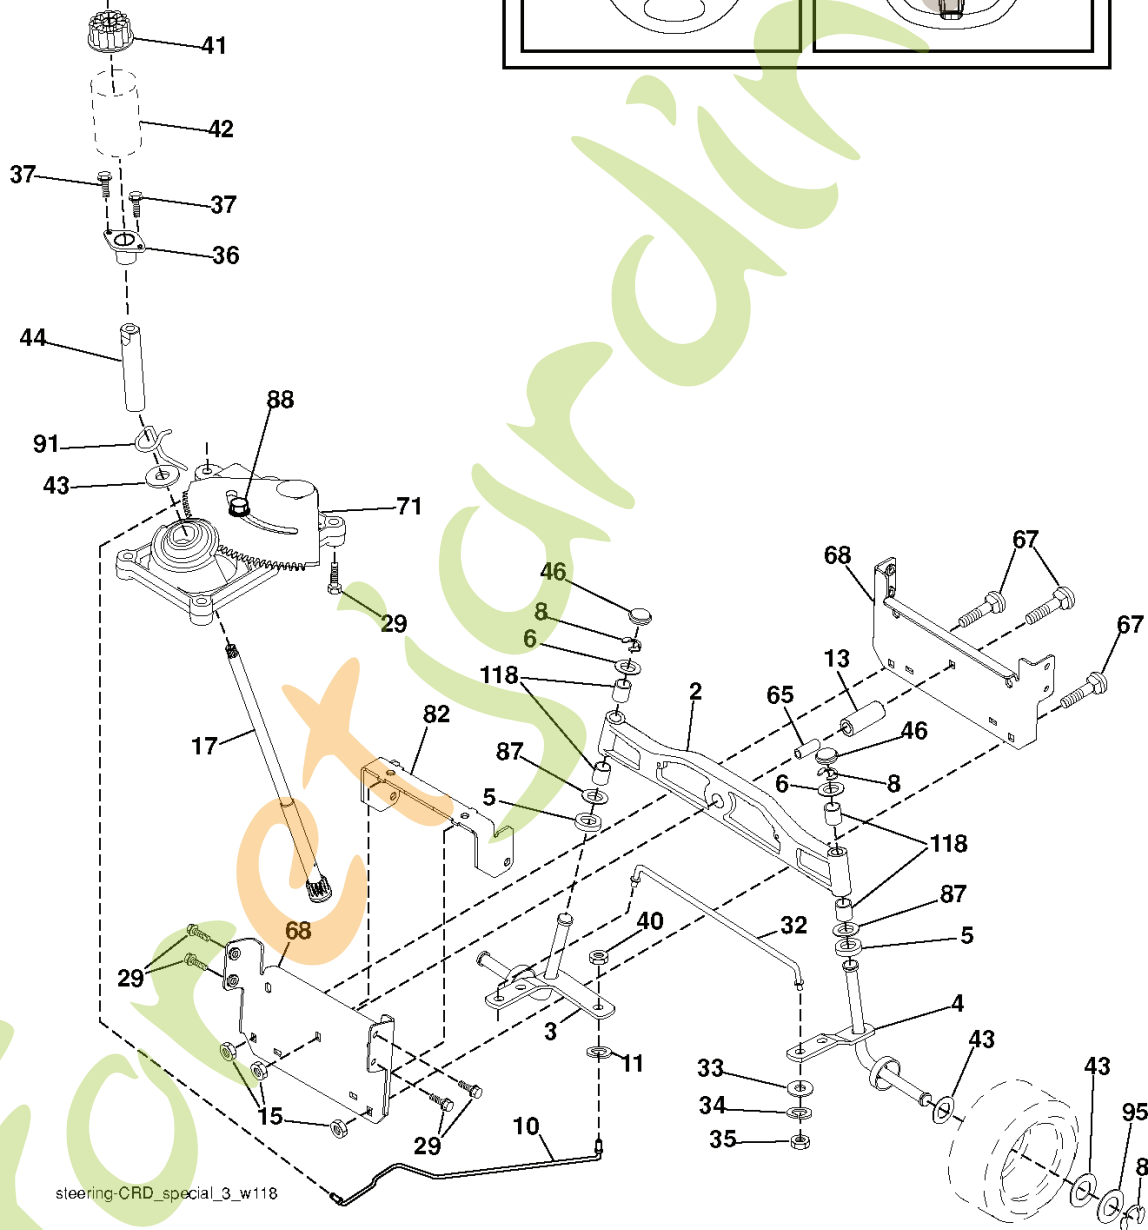

REF.	PART NO.	DESCRIPTION	REMARK
1	532190120	SIEGE CONDUCTEUR	
2	532140551	BRACKET	
3	871110616	SCREW	
4	819131610	WASHER	
5	532145006	CLIP	
6	873800600	NUT	
7	532124181	SPRING	
8	817000616	SCREW	
9	819131614	WASHER	
10	532195530	BERCEAU DE SIEGE CONDUCTEUR	
11	532166369	WING NUT	
12	532174648	BRACKET	
13	532121248	BUSHING	
14	872050412	BOLT	
15	532134300	SPACER	
16	532121250	SPRING	
17	532123976	LOCKNUT	
21	532171852	BOLT	
22	873800500	LOCK NUT	
24	819171912	WASHER	
25	532127018	BOLT	

ForêtJardin.com

TRACTOR - - MODEL NO. CT151 (96061017908), PRODUCT NO. 960 61 01-79
STEERING ASSEMBLY **41**

steering-CRD_special_3_w118