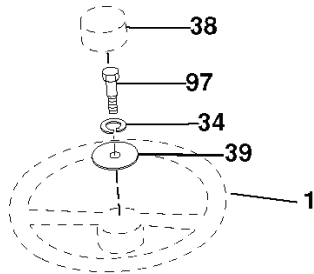

REF.	PART NO.	DESCRIPTION	REMARK
1	532190120	SIEGE CONDUCTEUR	
2	532140551	BRACKET	
3	871110616	SCREW	
4	819131610	WASHER	
5	532145006	CLIP	
6	873800600	NUT	
7	532124181	SPRING	
8	817000616	SCREW	
9	819131614	WASHER	
10	532195530	BERCEAU DE SIEGE CONDUCTEUR	
11	532166369	WING NUT	
12	532174648	BRACKET	
13	532121248	BUSHING	
14	872050412	BOLT	
15	532134300	SPACER	
16	532121250	SPRING	
17	532123976	LOCKNUT	
21	532171852	BOLT	
22	873800500	LOCK NUT	
24	819171912	WASHER	
25	532127018	BOLT	

ForêtJardin.com

TRACTOR - - MODEL NO. CT151 (96061017908), PRODUCT NO. 960 61 01-79
STEERING ASSEMBLY **41**

steering-CRD_special_3_w118