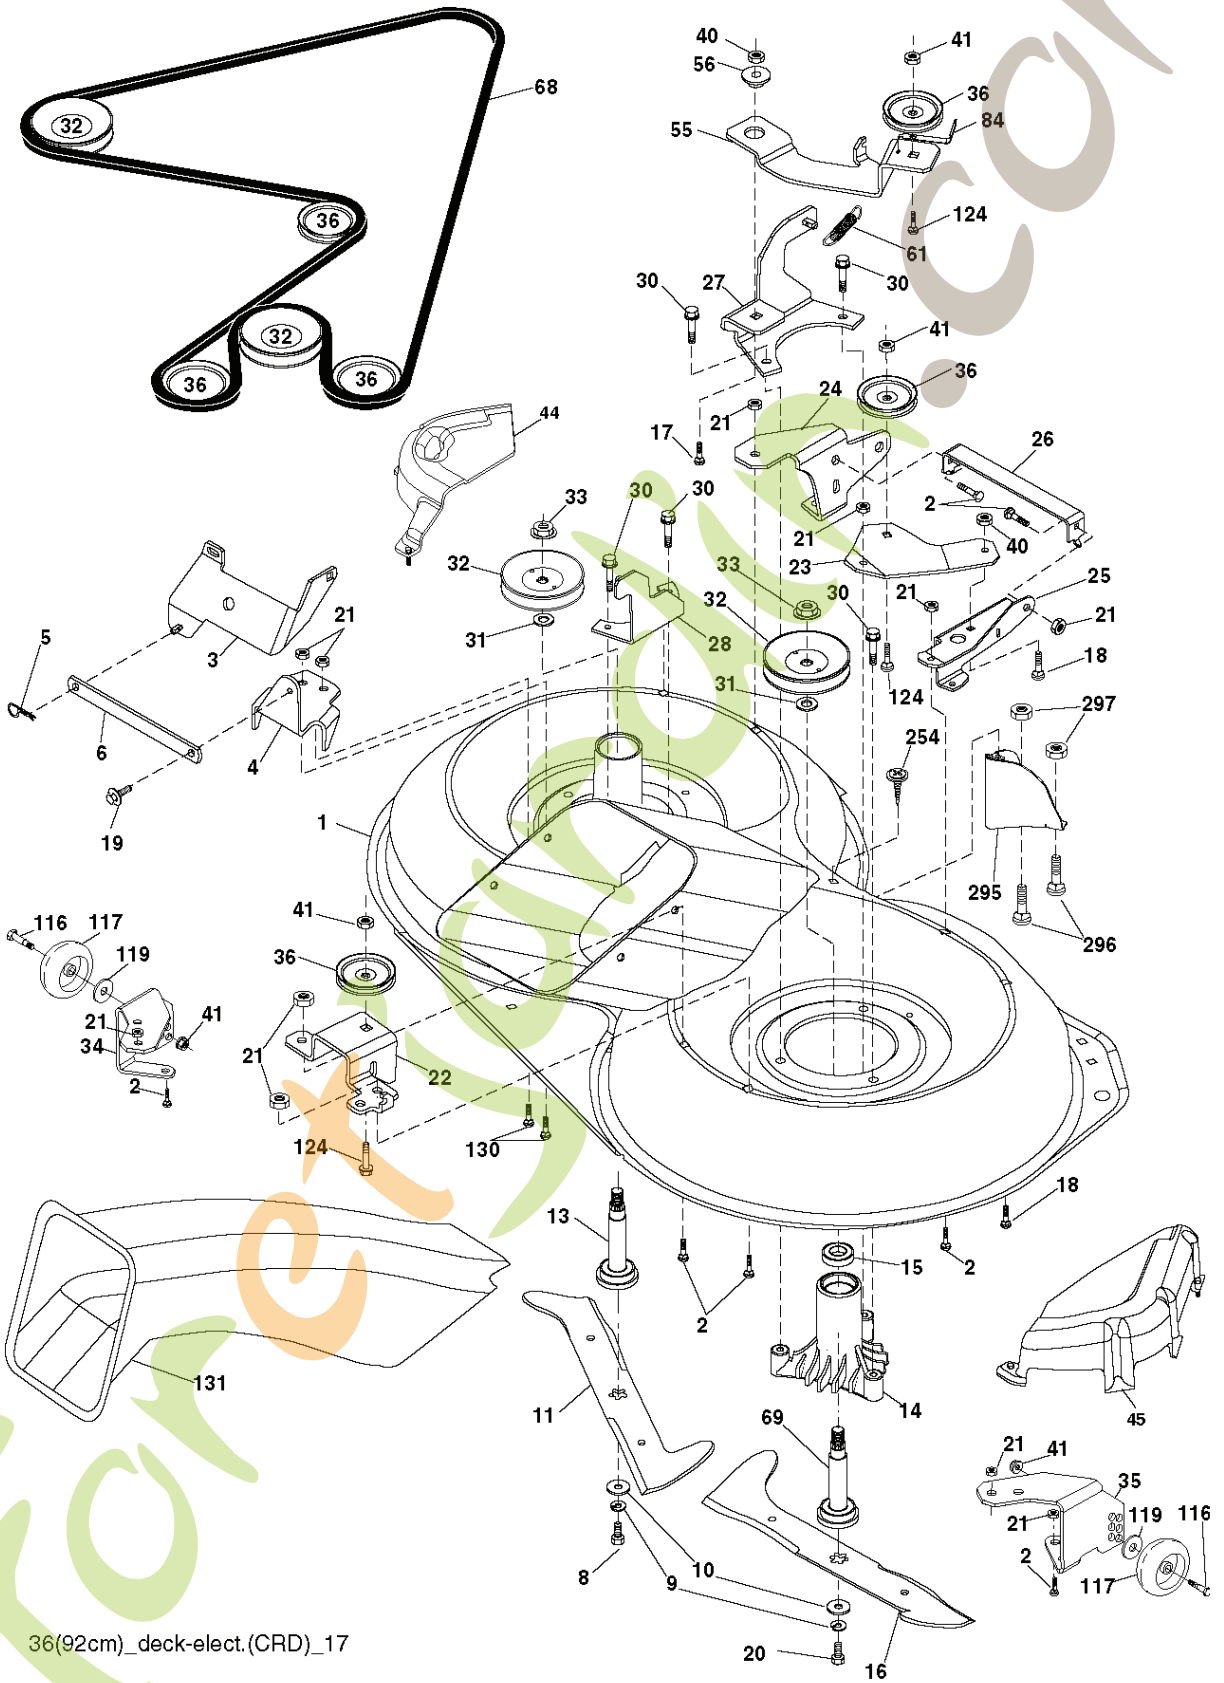

extensidain.com

REF.	PART NO.	DESCRIPTION	REMARK
182	532182682	BELT GUIDE	
183	532199532	PULLEY	
187	817580520	BOLT	
207	532169845	WASHER	
214	532175609	LEVER	
215	532410142	ROD	
243	532190736	BRACKET	
254	817000616	SCREW	
255	532175608	SHAFT	
258	532178062	CLIP	
261	532131494	PULLEY	
263	817000612	SCREW	
262	872110622	BOLT	
264	532197607	BRACKET	
266	532182061	PROTECTOR	
268	532182402	PROTECTOR	
275	819131614	WASHER	
279	872110616	BOLT	
292	532400271	SPACER	
295	532179114	PULLEY	

forretjardin.com

36(92cm)_deck-elect.(CRD)_17

REF.	PART NO.	DESCRIPTION	REMARK
1	532400108	HOUSING	
2	872140506	BOLT	
3	532165569	BRACKET	
4	532165558	BRACKET	
5	532124670	RETAINER RING	
6	532165557	ROD	
8	532181712	BOLT	
9	810030600	WASHER	
10	532140296	WASHER	
11	532186385	BLADE	
13	532137645	SHAFT	
14	532128774	BEARING HOUSING	
15	532110485	BEARING	
16	532186386	BLADE	
17	872140610	BOLT	
18	872110606	BOLT	
19	532132827	SPEC. BOLT	
20	532181713	BOLT	
21	873680500	NUT	
22	532199590	BRACKET	
23	532165446	PLATE	
24	532165242	BRACKET	
25	532165244	BRACKET	
26	532400110	SUPPORT	
27	532165568	BRACKET	
28	532165567	BRACKET	
30	532173984	SCREW	
31	532187690	WASHER	
32	532153532	PULLEY	
33	532400234	NUT	
34	532400107	BRACKET	
35	532400106	BRACKET	
36	532146763	PULLEY	
40	873680600	NUT	
41	873900600	NUT	
44	532175538	COVER	
45	532175539	COVER	
46	532137729	SCREW	
55	532199498	ARM	
56	532165723	SPACER	
61	532199486	SPRING	
68	532402008	BELT	
69	532165482	SHAFT	
84	532156085	BELT GUIDE	
116	532193406	BOLT	
117	532174873	WHEEL	
119	819132012	WASHER	
124	872110612	BOLT	
130	872110506	BOLT	
131	532165661	PIPE	
254	817000616	SCREW	
295	532412171	PLATE	
296	872140406	BOLT	
297	873930400	NUT	
--	532181857	BEARING HOUSING	Mandrel Assembly (Includes housing, shaft assembly, and bearing only - pulley/nut/washer and blade bolt/washers not included)+E355
--	532181858	BEARING HOUSING	
--	532413711	CUTTING DECK	