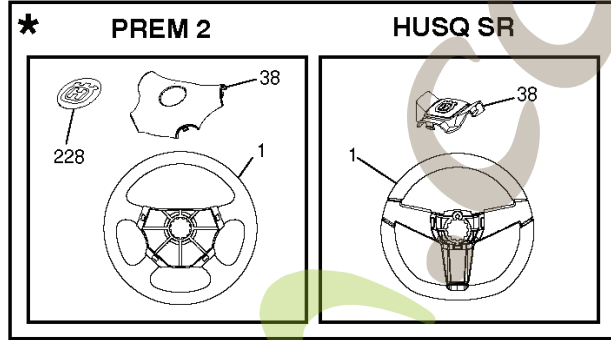

REF.	PART NO.	DESCRIPTION	REMARK
1	532190120	SIEGE CONDUCTEUR	
2	532140551	BRACKET	
3	871110616	SCREW	
4	819131610	WASHER	
5	532145006	CLIP	
6	873800600	NUT	
7	532124181	SPRING	
8	817000616	SCREW	
9	819131614	WASHER	
10	532195530	BERCEAU DE SIEGE CONDUCTEUR	
11	532166369	WING NUT	
12	532174648	BRACKET	
13	532121248	BUSHING	
14	872050412	BOLT	
15	532134300	SPACER	
16	532121250	SPRING	
17	532123976	LOCKNUT	
21	532171852	BOLT	
22	873800500	LOCK NUT	
24	819171912	WASHER	
25	532127018	BOLT	

ForêtJardin.com

TRACTOR - - MODEL NO. CT151 (96061017908), PRODUCT NO. 960 61 01-79
STEERING ASSEMBLY **41**

steering-CRD_special_3_w118