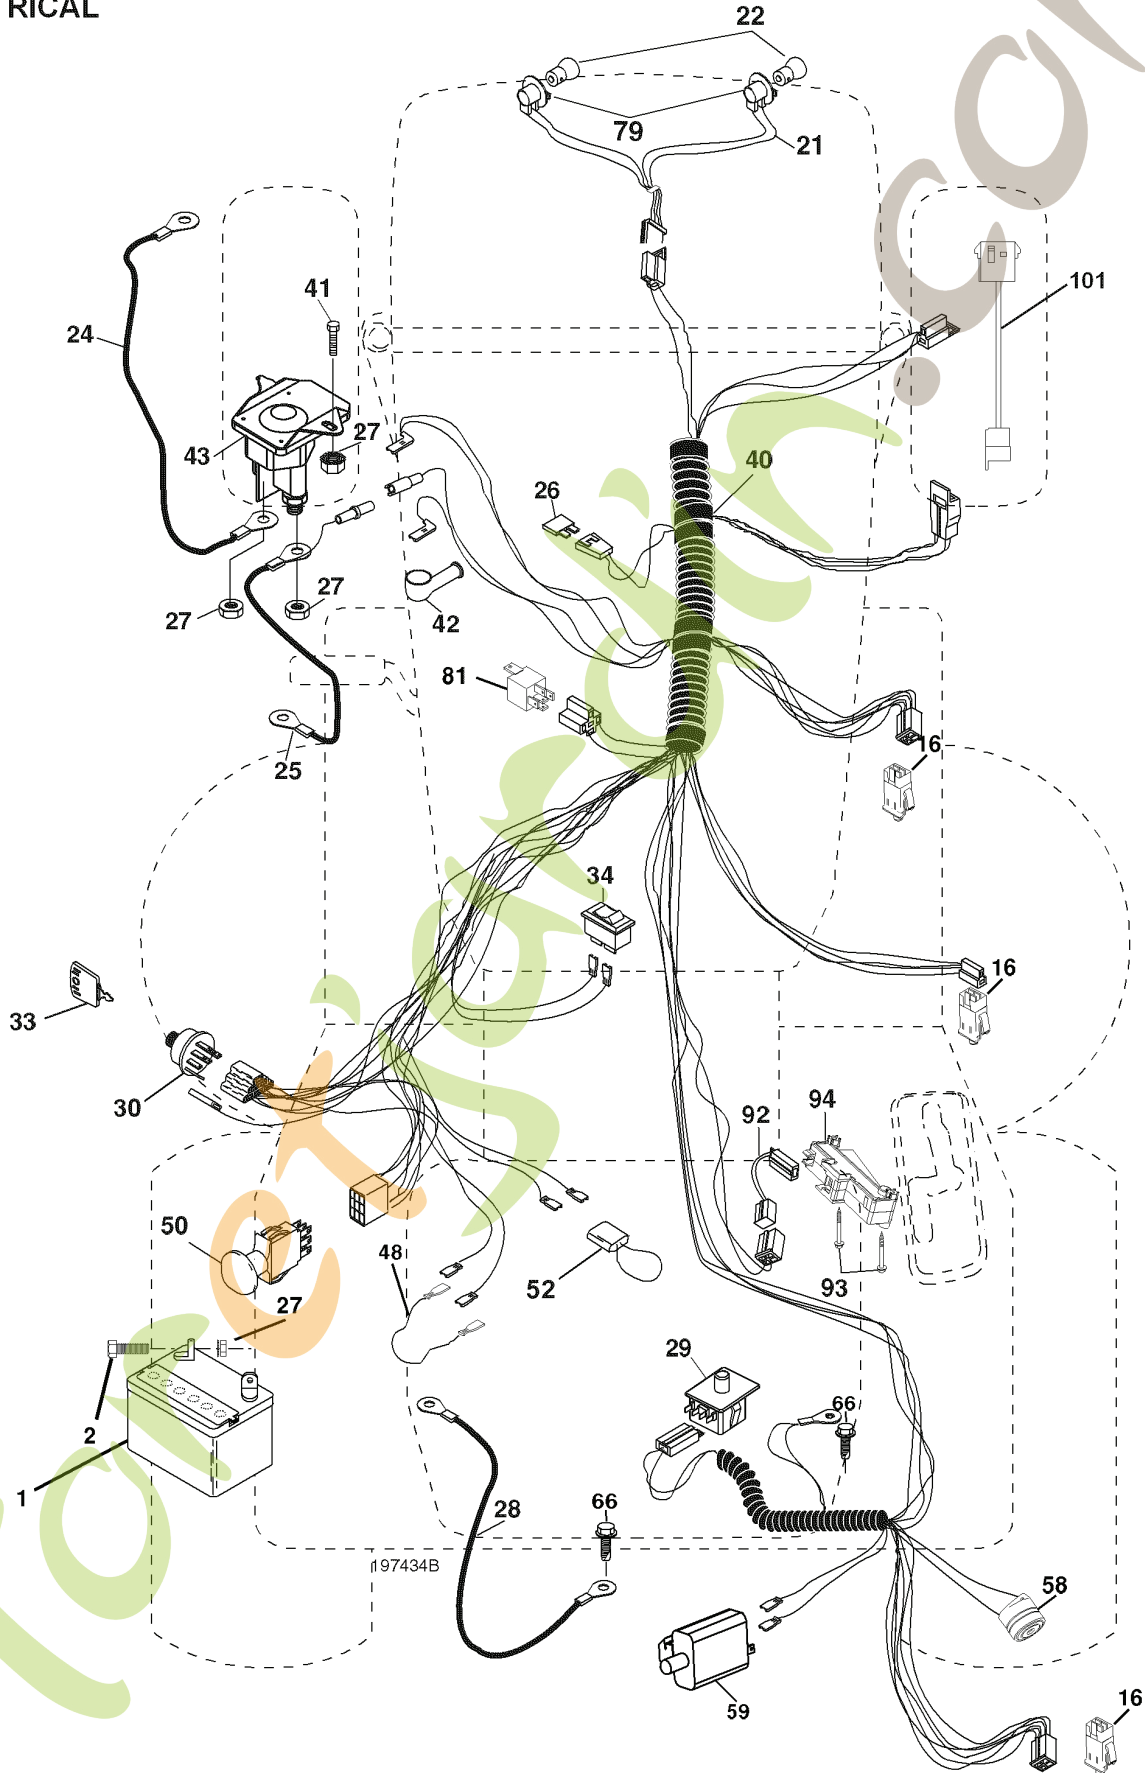

REF.	PART NO.	DESCRIPTION	REMARK
1	532059192	CAP VALVE	
2	532065139	NIPPLE	
3	532106222	TIRE	
4	532059904	HOSE	
5	532138336	RIM	
6	532124957	FITTING	
7	532124959	BEARING	
8	532138337	RIM SPROCKET	
9	532106268	TIRE	
10	532124926	HOSE	
11	532175039	HUB CAP	
-	532144334	SEALING FOAM	

ForEstjardin.com

REPAIR PARTS

TRACTOR - -MODEL NO. CT151 (96061017904) PRODUCT NO. 960 61 01-79
ELECTRICAL