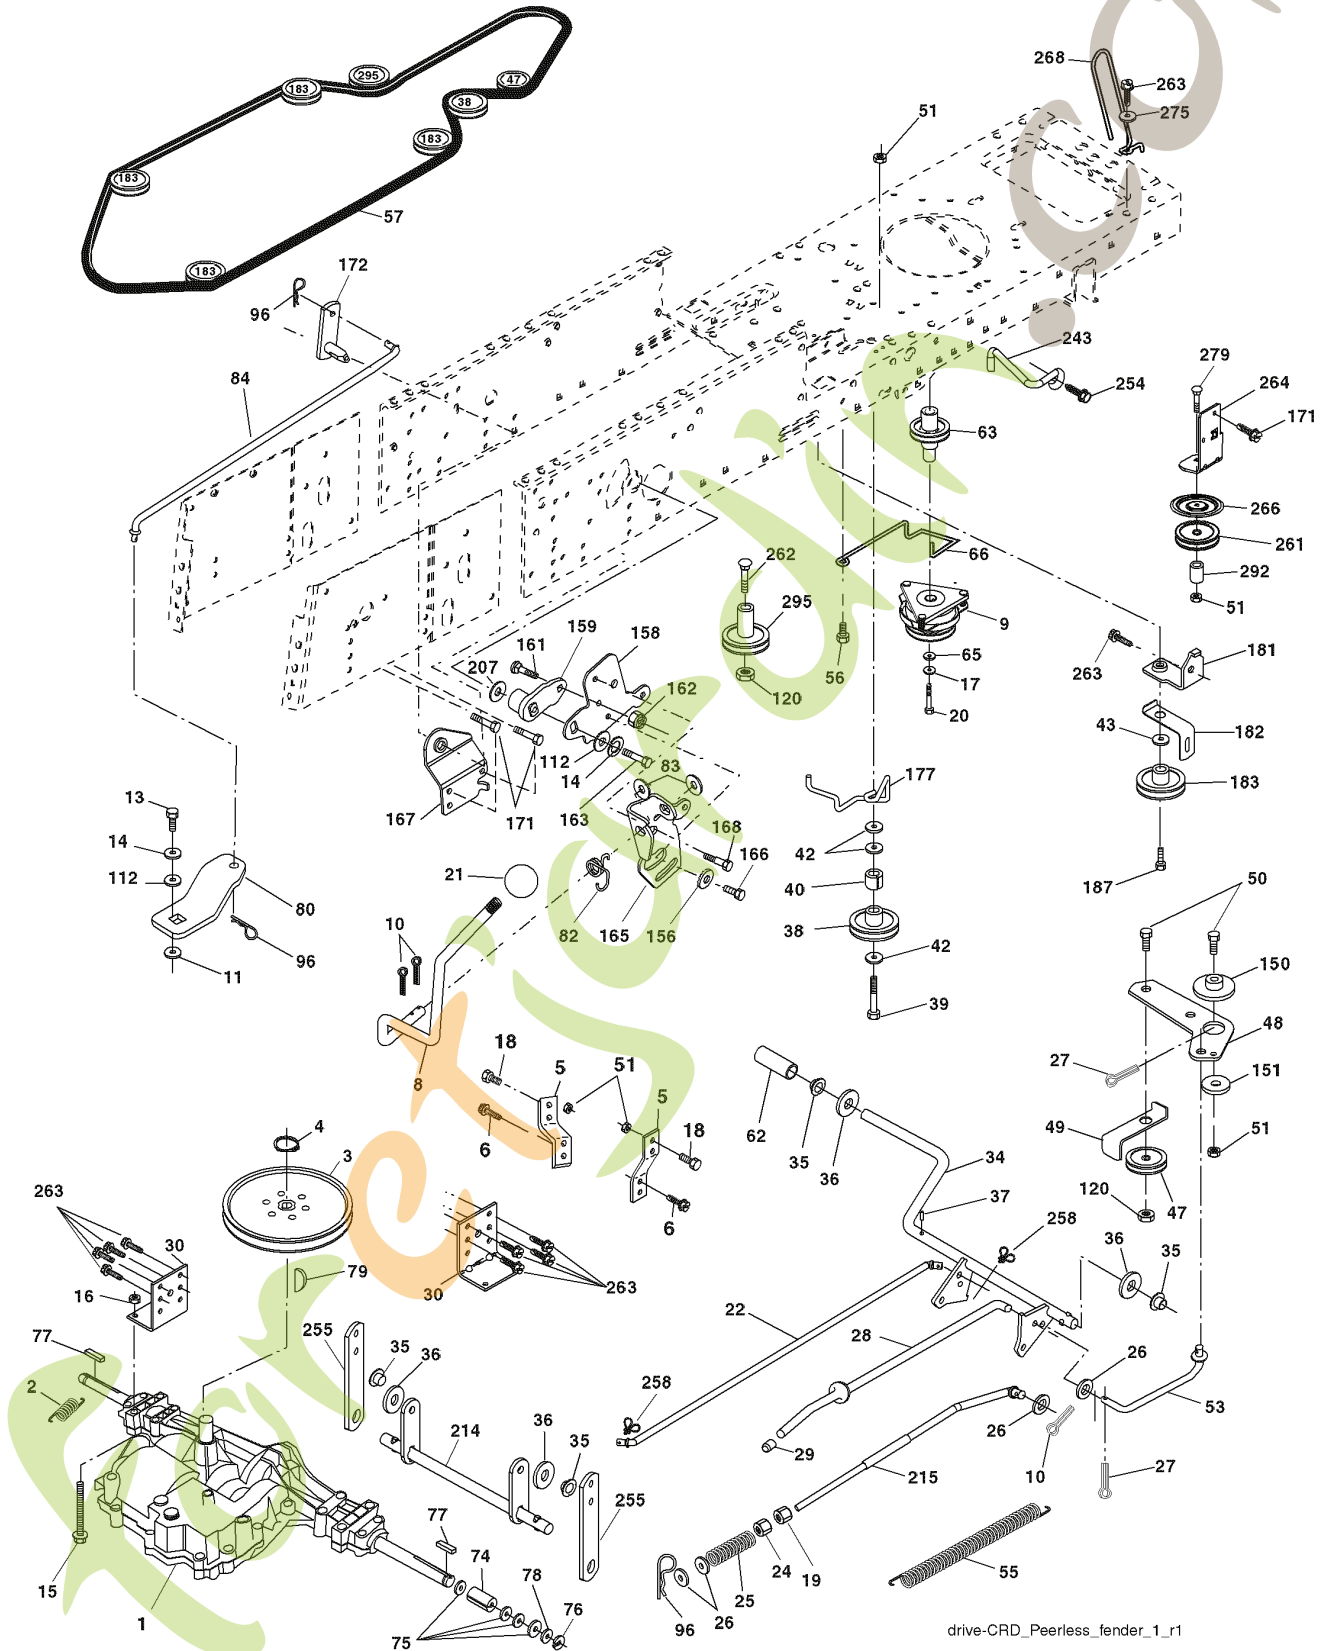

REPAIR PARTS

TRACTOR- -MODEL NO. CT151 (96061017904) PRODUCT NO. 960 61 01-79
DRIVE

REF.	PART NO.	DESCRIPTION	REMARK
2	532146682	SPRING	
3	532165999	PULLEY	
4	812000028	CLIP	
5	532121520	BRACKET	
6	817060512	SCREW	
8	532192706	LEVER	
9	532180220	CLUTCH	
10	876020416	SPLIT PIN	
11	532105701	WASHER	
13	874550412	BOLT	
14	810040400	WASHER	
15	874490544	SCREW	
16	873800500	LOCK NUT	
17	532126197	WASHER	
18	874780616	BOLT	
19	873800600	NUT	
20	532173937	BOLT	
21	532121274	KNOB	
22	532175607	ROD	
24	873350600	NUT	
25	532106888	SPRING	
26	819131316	WASHER	
27	876020412	SPLIT PIN	
28	532175765	SHAFT	
29	532124236	PLUNGER	
30	532174973	BRACKET	
34	532175578	SHAFT	
35	532120183	BEARING	
36	819211616	WASHER	
37	532124963	PIN RETAINING SCREW	
38	532165936	PULLEY	
39	874760644	BOLT	
40	532124965	SPACER	
42	819131312	WASHER	
43	819111012	WASHER	
47	532127783	PULLEY	
48	532154407	GUIDE	
49	532123205	BELT GUIDE	
50	872110612	BOLT	
51	873680600	NUT	
53	532199652	TIGE DE TENSION POULIE	
55	532105709	SPRING	
56	817060620	SCREW	
57	532165631	BELT	
62	532124872	PEDAL RUBBER	
63	532180397	PULLEY	
65	810040700	WASHER	
66	532154778	TENSIONER	
74	532137057	SPACER	
75	532121749	WASHER	
76	812000001	RETAINER RING	
77	532123583	KEY	
78	532121748	WASHER	
79	532125096	WOODRUFF KEY	
80	532145090	LEVER	
82	532165711	SPRING	
83	819171216	WASHER	
84	532165621	LINK	
96	532124788	RETAINER RING	
112	819091210	WASHER	
120	873900600	NUT	
150	532165850	BUSHING	
151	819133210	WASHER	
156	532166002	WASHER	
158	532165589	BRACKET	
159	532183900	LEVER	
161	872140406	BOLT	
162	873680400	NUT	
163	874780416	BOLT	
165	532165623	BRACKET	
166	817490510	SCREW	
167	532165588	BRACKET	
168	532165492	BOLT	
171	817490608	SCREW	
172	532165635	SHAFT	
177	532165932	HOLDER	
181	532180211	BRACKET	
182	532182682	BELT GUIDE