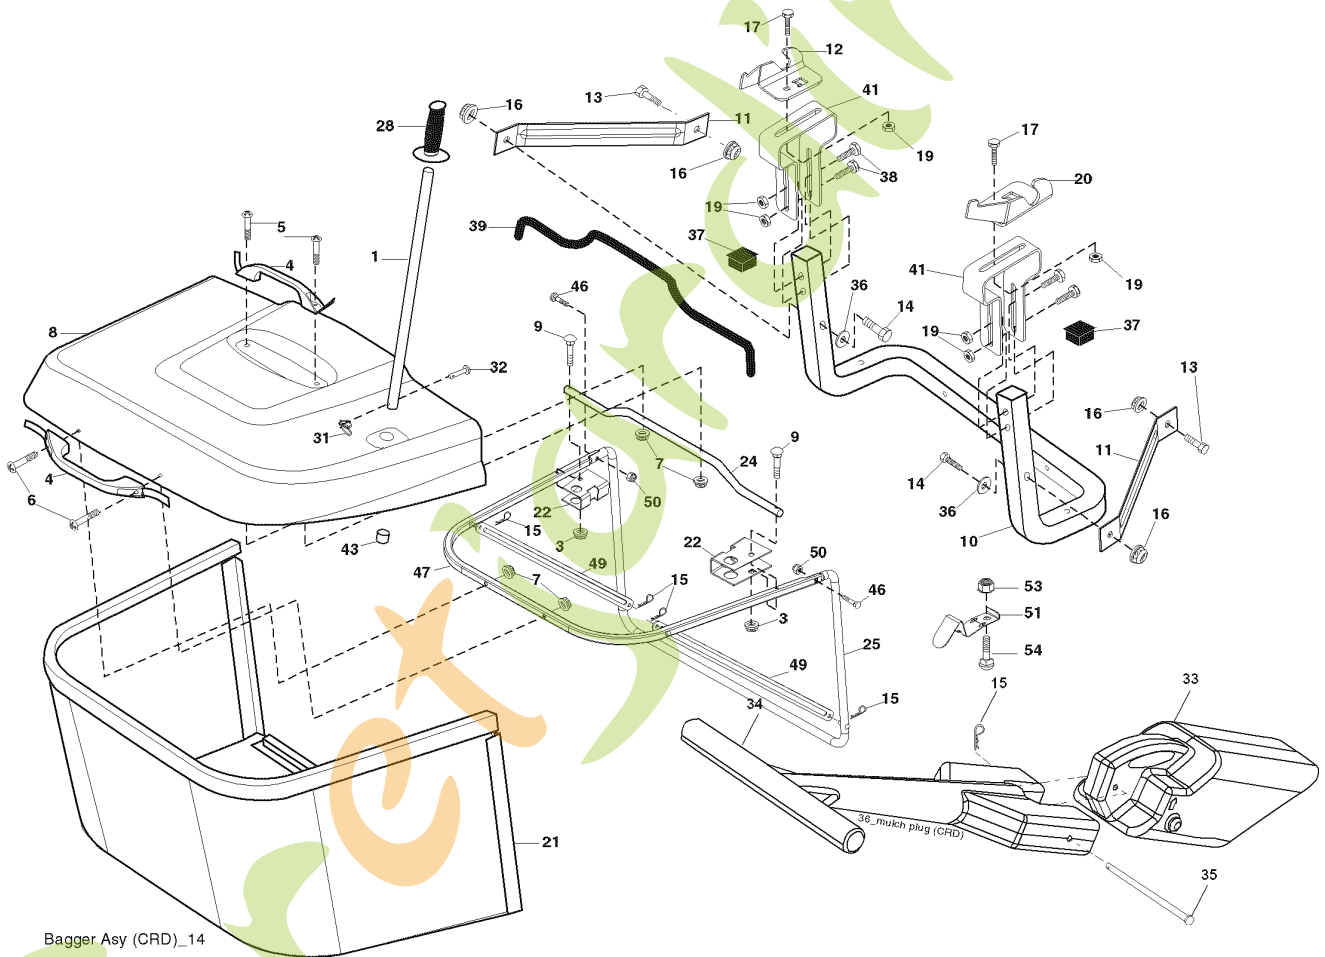

REPAIR PARTS

TRACTOR- -MODEL NO. CT151 (96061017904) PRODUCT NO. 960 61 01-79
BAGGER

Bagger Asy (CRD)_14

REF.	PART NO.	DESCRIPTION	REMARK
1	532165249	ROD	
3	532123976	LOCKNUT	
4	532169916	HANDLE	
5	874981024	SCREW	
6	874981032	SCREW	
7	873401000	NUT	
8	532181095	COVER	
9	872140418	BOLT	
10	532181282	TUBE	
11	532165719	ROD	
12	532188848	BRACKET	
13	874760612	BOLT	
14	874520636	BOLT	
16	873900600	NUT	
15	532124670	RETAINER RING	
17	872140506	BOLT	
19	873900500	NUT	
20	532188847	BRACKET	
21	532406180	COLLECTION BAG	
22	532165781	CLAMP	
24	532165783	FRAME	
25	532193705	PIPE	
28	532165787	HANDLE	
31	532169484	PIN	
32	532126875	RIVET	
33	532165571	PLUG	
34	532165570	HANDLE	
35	532165572	PIN RETAINING SCREW	
36	819132012	WASHER	
37	532175401	PLUG	
38	872010520	BOLT	
39	532180985	SEAL	
41	532169683	BRACKET	
43	532174083	PLUG	
46	872110510	BOLT	
47	532193704	PIPE	
49	532193305	ROD	
50	873800500	LOCK NUT	
51	532199903	LATCH	
53	873510400	NUT	
54	872140406	BOLT	

forretjardir.com