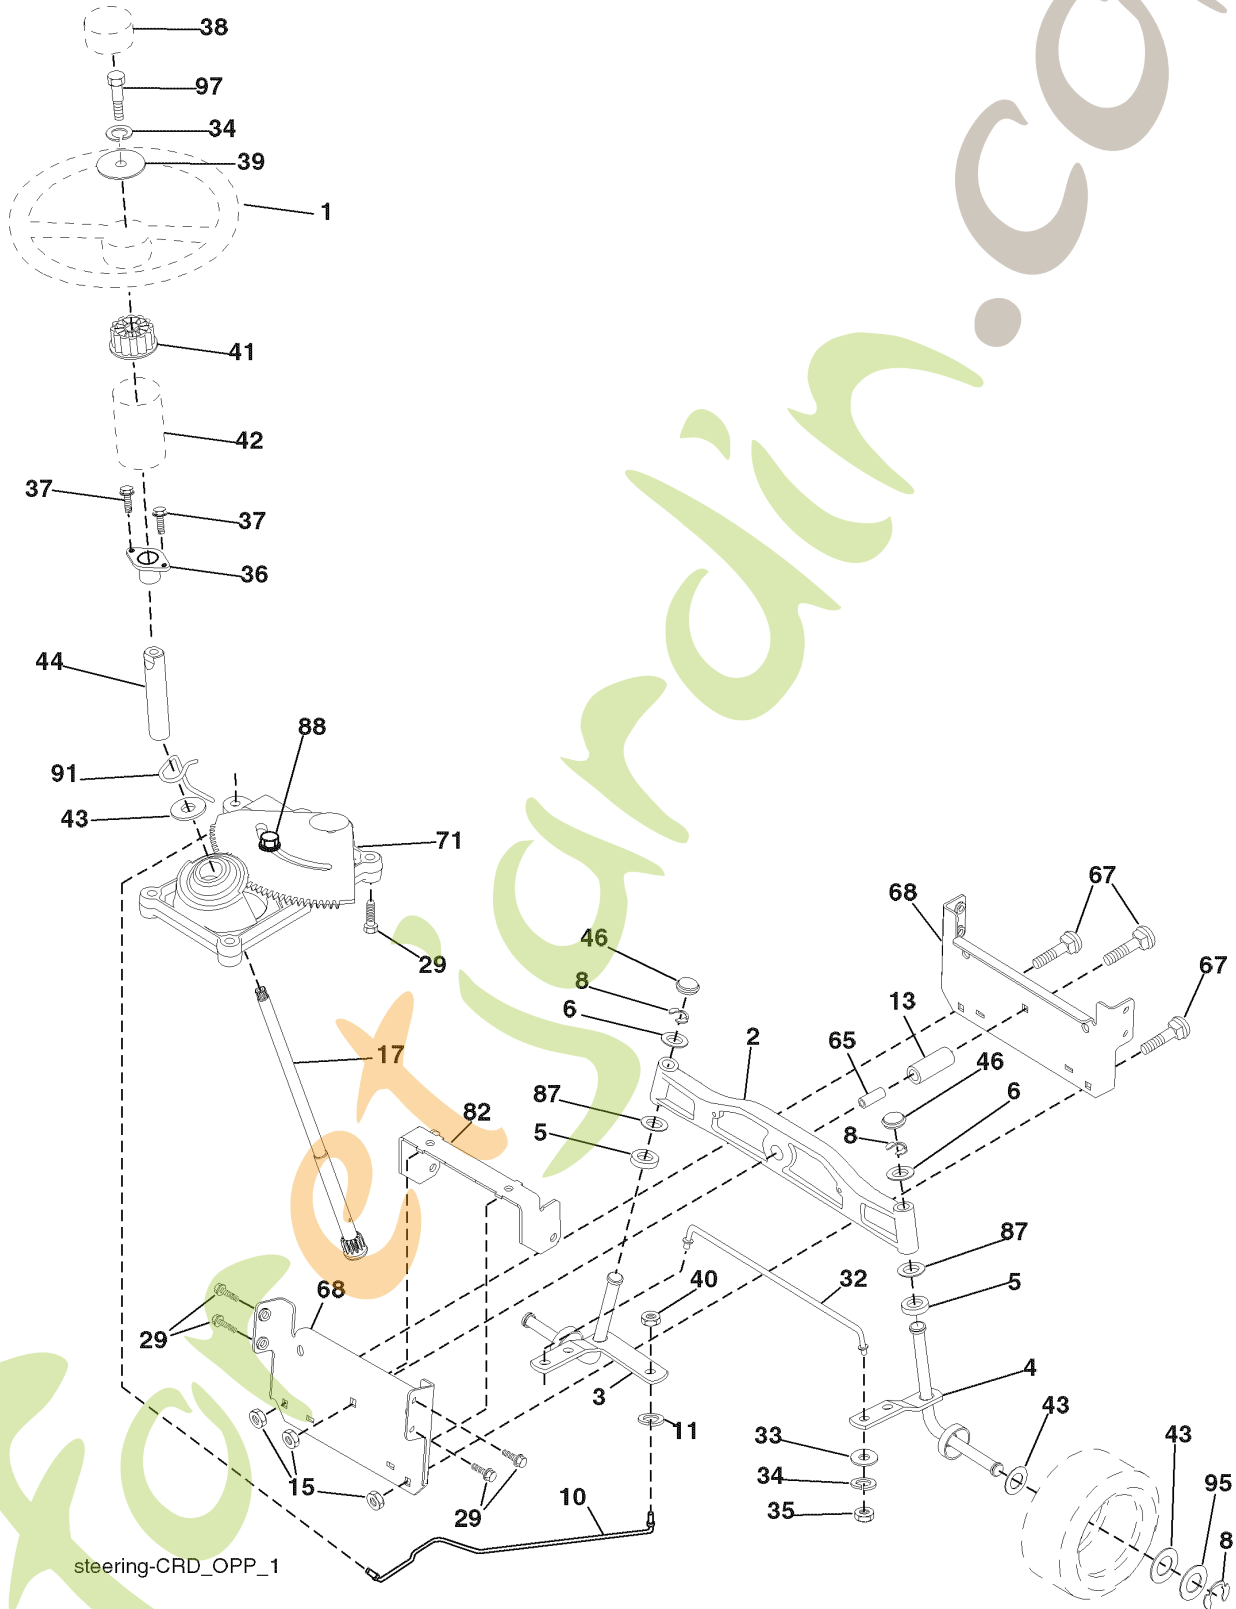

forretjardin.com

REPAIR PARTS

TRACTOR- -MODEL NO. CT151 (96061017904) PRODUCT NO. 960 61 01-79

WHEELS & TIRES

REF.	PART NO.	DESCRIPTION	REMARK
1	532059192	CAP VALVE	
2	532065139	NIPPLE	
3	532106222	TIRE	
4	532059904	HOSE	
5	532138336	RIM	
6	532124957	FITTING	
7	532124959	BEARING	
8	532138337	RIM SPROCKET	
9	532106268	TIRE	
10	532124926	HOSE	
11	532175039	HUB CAP	
-	532144334	SEALING FOAM	

forretjardin.com

REPAIR PARTS

TRACTOR- -MODEL NO. CT151 (96061017904) PRODUCT NO. 960 61 01-79
STEERING ASSEMBLY

steering-CRD_OPP_1

REF.	PART NO.	DESCRIPTION	REMARK
1	532193651	STEERING WHEEL	
2	532184706	SHAFT	
3	532169840	SPINDLE	
4	532169839	SPINDLE	
5	532124931	WASHER	
6	532121748	WASHER	
8	812000029	RETAINER RING	
10	532175121	ROD	
11	810040600	WASHER	
13	532136518	PIPE	
15	532145212	NUT	
17	532190753	ROD	
29	817000612	SCREW	
32	532171888	ROD	
33	819111216	WASHER	
34	810040500	WASHER	
35	873540500	NUT	
36	532155099	BUSHING	
37	532152927	SCREW	
38	532193652	HUB	
39	819113812	WASHER	
40	873540600	NUT	
41	532186737	ADAPTER	
42	532411139	STEERING COLUMN TUBE	
43	532121749	WASHER	
44	532190752	SHAFT	
46	532121232	HUB CAP	
65	532160367	SPACER	
67	872110618	BOLT	
68	532169827	SHAFT	
71	532175146	STEERING GEAR	
82	532199978	SUPPORT ESSIEU AVANT	
87	532173966	WASHER	
88	532175118	BOLT	
91	532175553	SPRING	
95	532188967	WASHER	
97	874780564	BOLT	