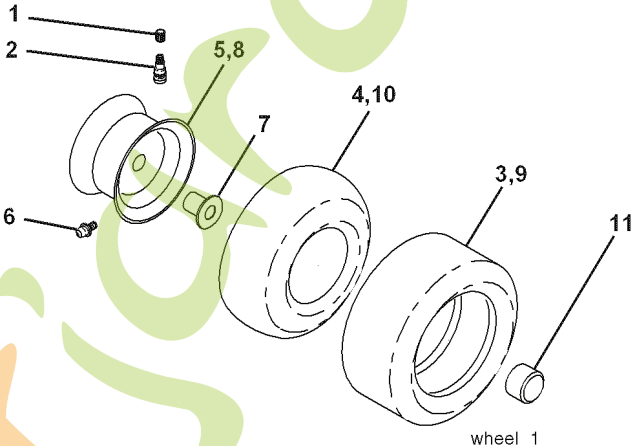

REPAIR PARTS

TRACTOR- -MODEL NO. CT151 (96061017904) PRODUCT NO. 960 61 01-79

WHEELS & TIRES

REF.	PART NO.	DESCRIPTION	REMARK
1	532059192	CAP VALVE	
2	532065139	NIPPLE	
3	532106222	TIRE	
4	532059904	HOSE	
5	532138336	RIM	
6	532124957	FITTING	
7	532124959	BEARING	
8	532138337	RIM SPROCKET	
9	532106268	TIRE	
10	532124926	HOSE	
11	532175039	HUB CAP	
-	532144334	SEALING FOAM	

ForEstjardin.com