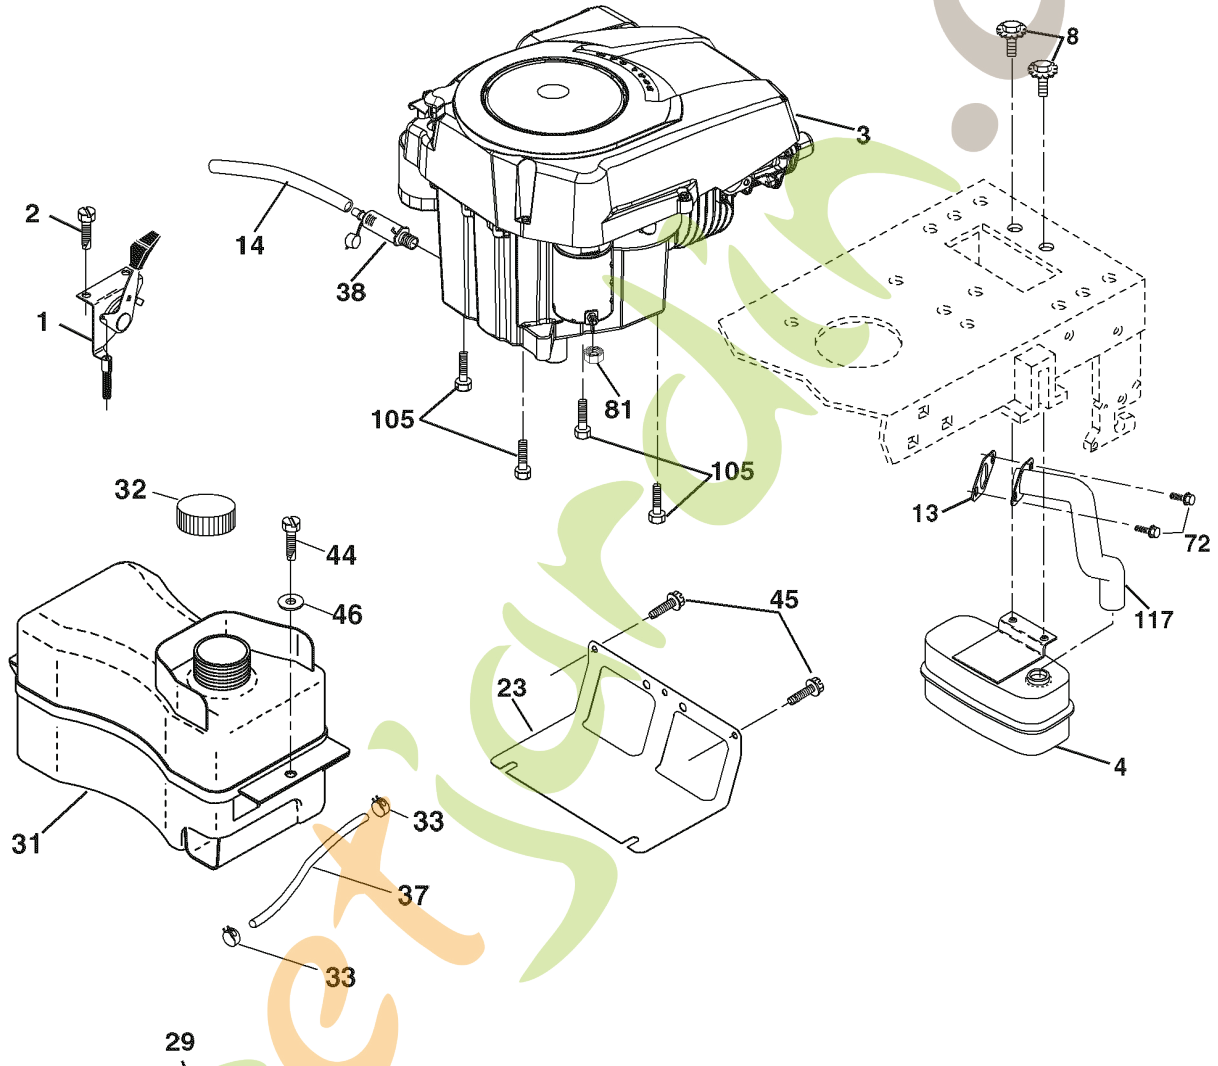

REPAIR PARTS

TRACTOR- -MODEL NO. CT151 (96061017904) PRODUCT NO. 960 61 01-79
ENGINE

OPTIONAL EQUIPMENT
Spark Arrester

engine-CRD_Kohl_1

REF.	PART NO.	DESCRIPTION	REMARK
1	532183897	CONTROL	
2	817191611	SCREW	
4	532188655	MUFFLER	
8	532171877	BOLT	
13	532185909	GASKET	
14	532148456	TUBE	
23	532169837	HEAT SHIELD	
29	532137180	SPARK ARRESTER KIT	
31	532407545	FUEL TANK	
32	532197725	PLUG	
33	532123487	HOSE CLAMP	
37	532137040	HOSE	
38	532181654	PLUG	
44	817670412	SCREW	
45	817000612	SCREW	
46	819091416	WASHER	
72	532192334	SCREW	
81	873510400	NUT	
105	817120616	SCREW	
117	532188654	TUBE EXHAUST	

forretjardin.com