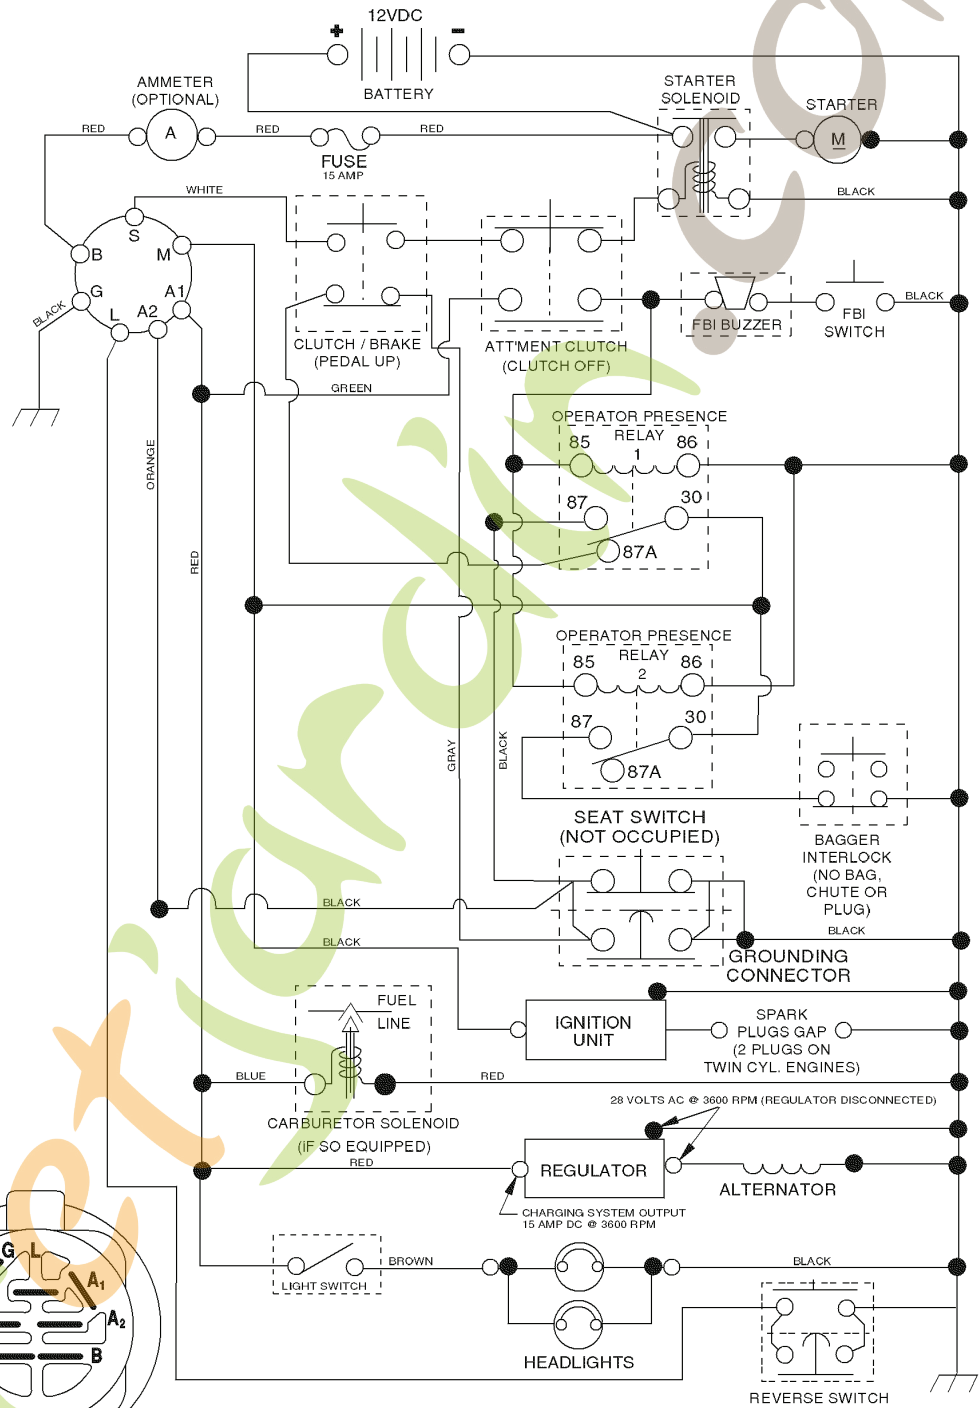

TRACTOR - MODEL NO. CT151 (96061017904) PRODUCT NO. 960 61 01-79 SCHEMATIC

IGNITION SWITCH

POSITION	CIRCUIT	"MAKE"
OFF	M+G+A1	
RUN/OVERRIDE	B+A1	
RUN	B+A1	L+A2
START	B + S + A1	

WIRING INSULATED CLIPS

NOTE: IF WIRING INSULATED CLIPS WERE REMOVED FOR SERVICING OF UNIT, THEY SHOULD BE REPLACED TO PROPERLY SECURE YOUR WIRING.

○
REMOVABLE CONNECTIONS

●
NON-REMOVABLE CONNECTIONS

03050