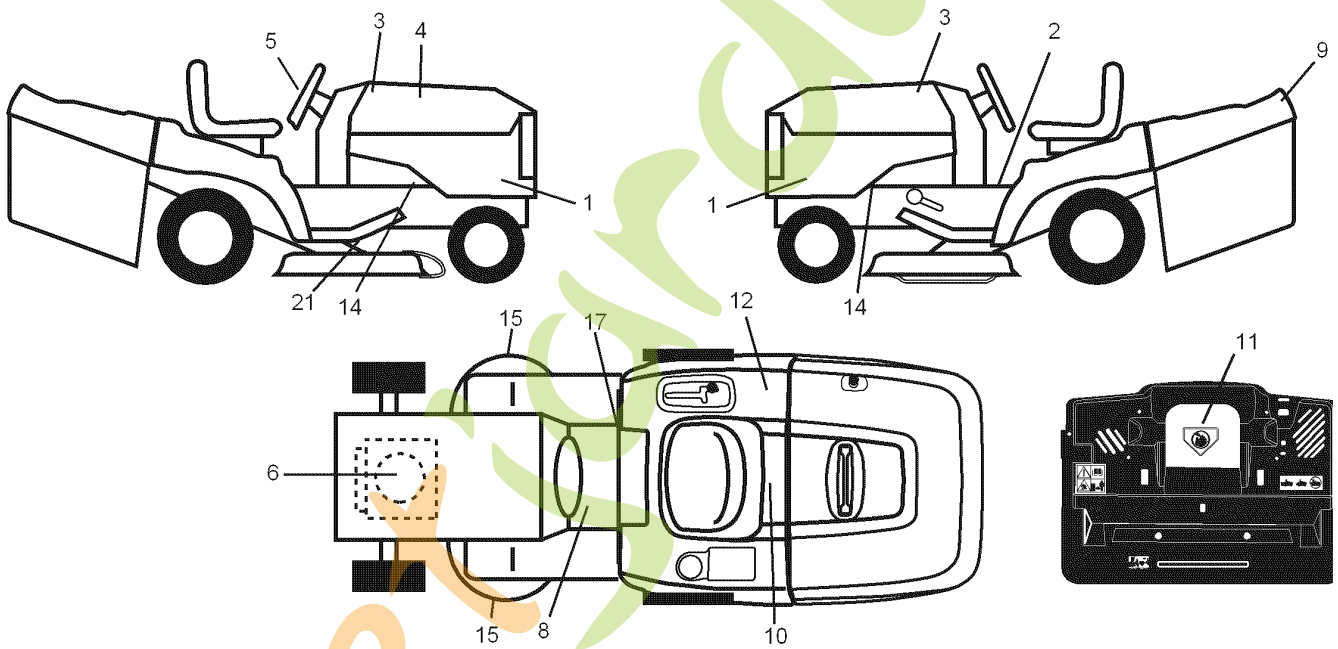

forretjardin.com

ForêtJardin.com

REF.	PART NO.	DESCRIPTION	REMARK
1	532400108	HOUSING	
2	872140506	BOLT	
3	532165569	BRACKET	
4	532165558	BRACKET	
5	532124670	RETAINER RING	
6	532165557	ROD	
8	532181712	BOLT	
9	810030600	WASHER	
11	532186385	BLADE	
13	532137645	SHAFT	
14	532128774	BEARING HOUSING	
15	532110485	BEARING	
16	532186386	BLADE	
17	872140610	BOLT	
18	872110606	BOLT	
19	532132827	SPEC. BOLT	
20	532181713	BOLT	
21	873680500	NUT	
22	532199590	BRACKET	
23	532165446	PLATE	
24	532165242	BRACKET	
25	532165244	BRACKET	
26	532400110	SUPPORT	
27	532165568	BRACKET	
28	532165567	BRACKET	
30	532173984	SCREW	
31	532187690	WASHER	
32	532175707	MANDREL PULLEY	
33	532400234	NUT	
34	532400107	BRACKET	
35	532400106	BRACKET	
36	532146763	PULLEY	
40	873680600	NUT	
41	873900600	NUT	
44	532175538	COVER	
45	532175539	COVER	
46	532137729	SCREW	
55	532199498	ARM	
56	532165723	SPACER	
61	532199486	SPRING	
68	532402008	BELT	
69	532165482	SHAFT	
84	532156085	BELT GUIDE	
116	532193406	BOLT	
117	532174873	WHEEL	
118	873900600	NUT	
119	819132012	WASHER	
124	872110612	BOLT	
130	872110506	BOLT	
131	532165661	PIPE	
161	532186387	BLADE	
162	532180878	ADAPTER	
163	532186388	BLADE	
-	532181857	BEARING HOUSING	
-	532181858	BEARING HOUSING	
-	532401373	CUTTING DECK	

for more details visit www.forexindia.com

REPAIR PARTS

TRACTOR- -MODEL NO. CT151 (96061017901) PRODUCT NO. 960 61 01-79
DECALS

REF.	PART NO.	DESCRIPTION	REMARK
1	532412241	DECAL	
2	532400389	LABEL	
3	532402832	LABEL	
4	532409724	DECAL	
5	532404484	LABEL	
6	532196841	DECAL	
8	532159737	DECAL	
9	532402832	LABEL	
10	532145005	DECAL	
11	532182166	DECAL	
12	532180432	DECAL	
14	532159736	DECAL	
15	532196842	DECAL	
17	532140837	DECAL	
21	532166286	DECAL	
-	532138311	DECAL	
-	532181091	PLATE	
-	532181090	PLATE	
-	532412143	OPERATOR'S MANUAL	
-	532412144	OPERATOR'S MANUAL	
-	532412145	OPERATOR'S MANUAL	
-	532412146	OPERATOR'S MANUAL	