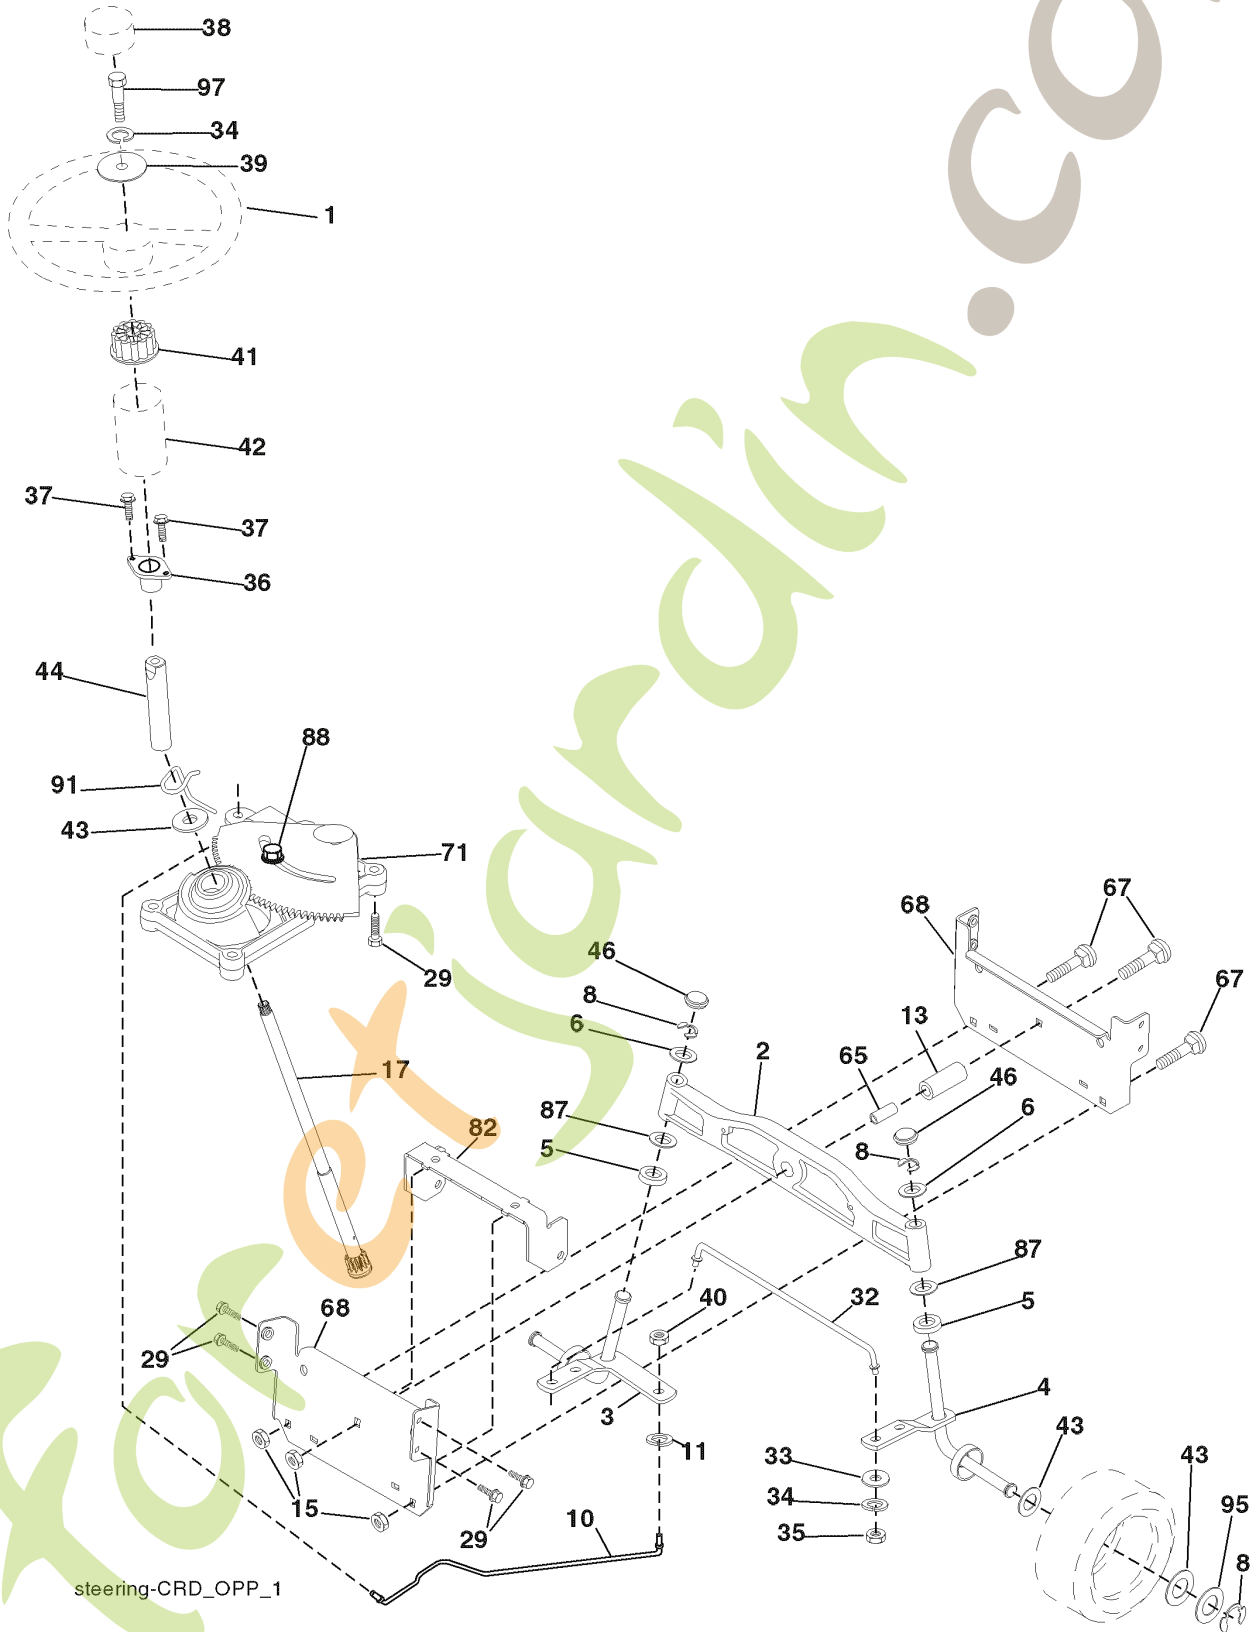

REPAIR PARTS

TRACTOR- -MODEL NO. CT151 (96061017901) PRODUCT NO. 960 61 01-79
STEERING ASSEMBLY

steering-CRD_OPP_1

REF.	PART NO.	DESCRIPTION	REMARK
1	532193651	STEERING WHEEL	
2	532184706	SHAFT	
3	532169840	SPINDLE	
4	532169839	SPINDLE	
5	532124931	WASHER	
6	532121748	WASHER	
8	812000029	RETAINER RING	
10	532175121	ROD	
11	810040600	WASHER	
13	532136518	PIPE	
15	532145212	NUT	
17	532190753	ROD	
29	817000612	SCREW	
32	532171888	ROD	
33	819111216	WASHER	
34	810040500	WASHER	
35	873540500	NUT	
36	532155099	BUSHING	
37	532152927	SCREW	
38	532193652	HUB	
39	819113812	WASHER	
40	873540600	NUT	
41	532186737	ADAPTER	
42	532411139	STEERING COLUMN TUBE	
43	532121749	WASHER	
44	532190752	SHAFT	
46	532121232	HUB CAP	
65	532160367	SPACER	
67	872110618	BOLT	
68	532169827	SHAFT	
71	532175146	STEERING GEAR	
82	532199978	SUPPORT ESSIEU AVANT	
87	532173966	WASHER	
88	532175118	BOLT	
91	532175553	SPRING	
95	532188967	WASHER	
97	874780564	BOLT	

forretjardin.com