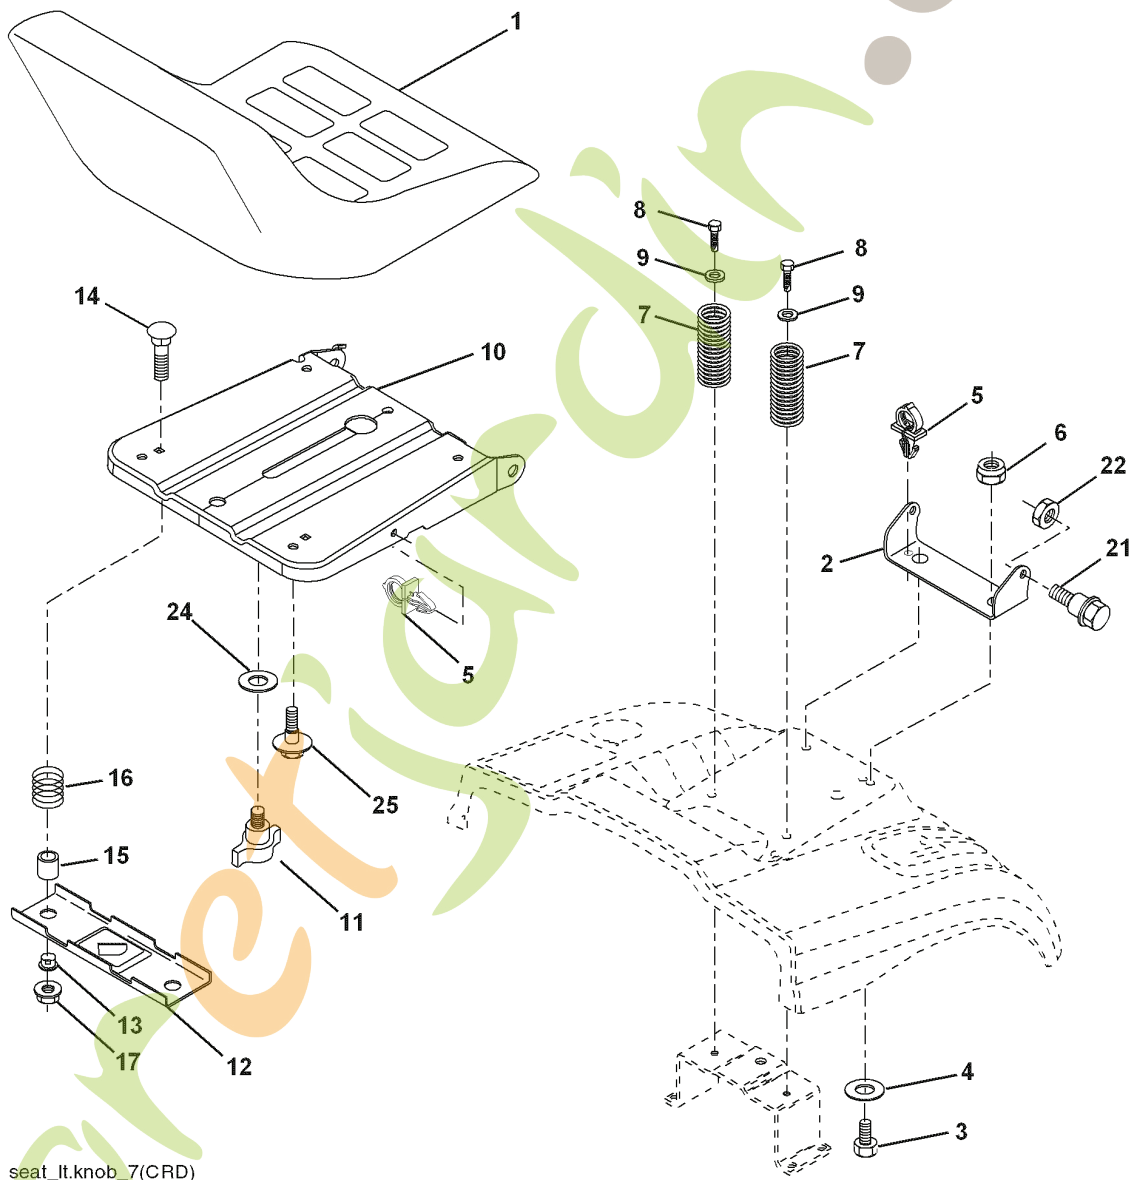

forretjardin.com

REPAIR PARTS

TRACTOR- -MODEL NO. CT151 (96061017901) PRODUCT NO. 960 61 01-79

WHEELS & TIRES

REF.	PART NO.	DESCRIPTION	REMARK
1	532059192	CAP VALVE	
2	532065139	NIPPLE	
3	532106222	TIRE	
4	532059904	HOSE	
5	532138336	RIM	
6	532124957	FITTING	
7	532124959	BEARING	
8	532138337	RIM SPROCKET	
9	532106268	TIRE	
10	532124926	HOSE	
11	532175039	HUB CAP	
-	532144334	SEALING FOAM	

ForEstjardin.com

TRACTOR- -MODEL NO. CT151 (96061017901) PRODUCT NO. 960 61 01-79 SCHEMATIC

IGNITION SWITCH

POSITION	CIRCUIT	"MAKE"
OFF	M+G+A1	
RUN/OVERRIDE	B+A1	
RUN	B+A1	L+A2
START	B + S + A1	

WIRING INSULATED CLIPS

NOTE: IF WIRING INSULATED CLIPS WERE REMOVED FOR SERVICING OF UNIT, THEY SHOULD BE REPLACED TO PROPERLY SECURE YOUR WIRING.

ForêtJardin.com

REPAIR PARTS

TRACTOR- -MODEL NO. CT151 (96061017901) PRODUCT NO. 960 61 01-79
SEAT ASSEMBLY

seat_lt.knob_7(CRD)

REF.	PART NO.	DESCRIPTION	REMARK
1	532190120	SIEGE CONDUCTEUR	
2	532140551	BRACKET	
3	871110616	SCREW	
4	819131610	WASHER	
5	532145006	CLIP	
6	873800600	NUT	
7	532124181	SPRING	
8	817000616	SCREW	
9	819131614	WASHER	
10	532195530	BERCEAU DE SIEGE CONDUCTEUR	
11	532166369	WING NUT	
12	532174648	BRACKET	
13	532121248	BUSHING	
14	872050412	BOLT	
15	532134300	SPACER	
16	532121250	SPRING	
17	532123976	LOCKNUT	
21	532171852	BOLT	
22	873800500	LOCK NUT	
24	819171912	WASHER	
25	532127018	BOLT	