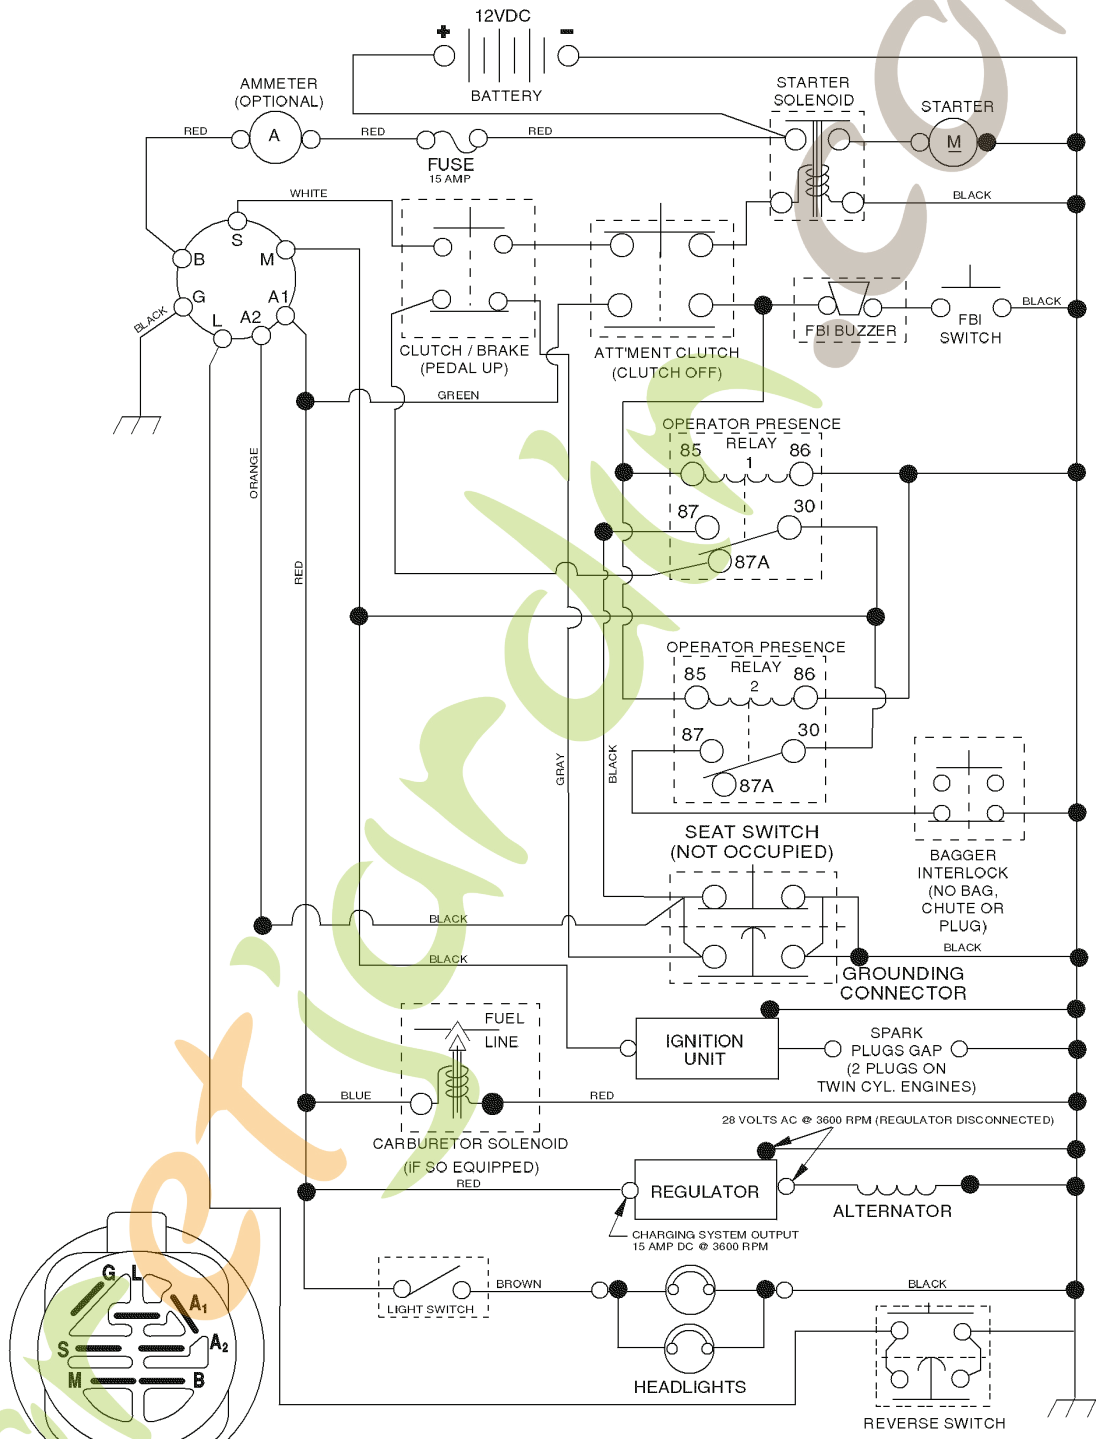

REF.	PART NO.	DESCRIPTION	REMARK
183	532199532	PULLEY	
187	817580520	BOLT	
207	532169845	WASHER	
214	532175609	LEVER	
215	532410142	ROD	
243	532190736	BRACKET	
254	817000616	SCREW	
255	532175608	SHAFT	
258	532178062	CLIP	
261	532131494	PULLEY	
263	817000612	SCREW	
262	872110622	BOLT	
264	532197607	BRACKET	
266	532182061	PROTECTOR	
268	532182402	PROTECTOR	
275	819131614	WASHER	
279	872110616	BOLT	
292	532400271	SPACER	
295	532179114	PULLEY	

forretjardin.com

REPAIR PARTS

TRACTOR- -MODEL NO. CT151 (96061017901) PRODUCT NO. 960 61 01-79
ELECTRICAL

REF.	PART NO.	DESCRIPTION	REMARK
1	532144927	BATTERY	
2	874760412	BOLT	
16	532176138	MICRO SWITCH	
21	532400252	HARNES	
22	532004152	BULB	
24	532124780	CABLE	
25	532165987	CABLE	
26	532175158	FUSE	
27	873510400	NUT	
28	532127725	CABLE	
29	532192749	SWITCH.SEAT.DP W/RAMPS	
30	532193350	IGNITION MODULE	
33	532140401	KEY	
34	532110712	SWITCH	
40	532197434	CABLE ASSY	
41	871110408	BOLT	
42	532131563	COVER	
43	532192507	SOLENOID	
48	532140844	ADAPTER	
50	532174651	SWITCH	
52	532141940	WIRE	
58	532169419	BUZZER	
59	532180379	SWITCH FBI	
66	817490608	SCREW	
79	532175252	LAMPHOLDER	
81	532109748	RELAY	
92	532196615	CABLE ASSY	
93	532192540	SCREW	
94	532191834	MODULE.REVERSE.ROS	
101	532198317	CABLE	

forretjardin.com

REPAIR PARTS

TRACTOR- -MODEL NO. CT151 (96061017901) PRODUCT NO. 960 61 01-79

WHEELS & TIRES

REF.	PART NO.	DESCRIPTION	REMARK
1	532059192	CAP VALVE	
2	532065139	NIPPLE	
3	532106222	TIRE	
4	532059904	HOSE	
5	532138336	RIM	
6	532124957	FITTING	
7	532124959	BEARING	
8	532138337	RIM SPROCKET	
9	532106268	TIRE	
10	532124926	HOSE	
11	532175039	HUB CAP	
-	532144334	SEALING FOAM	

ForEstjardin.com

TRACTOR- -MODEL NO. CT151 (96061017901) PRODUCT NO. 960 61 01-79 SCHEMATIC

IGNITION SWITCH

POSITION	CIRCUIT	"MAKE"
OFF	M+G+A1	
RUN/OVERRIDE	B+A1	
RUN	B+A1	L+A2
START	B + S + A1	

WIRING INSULATED CLIPS