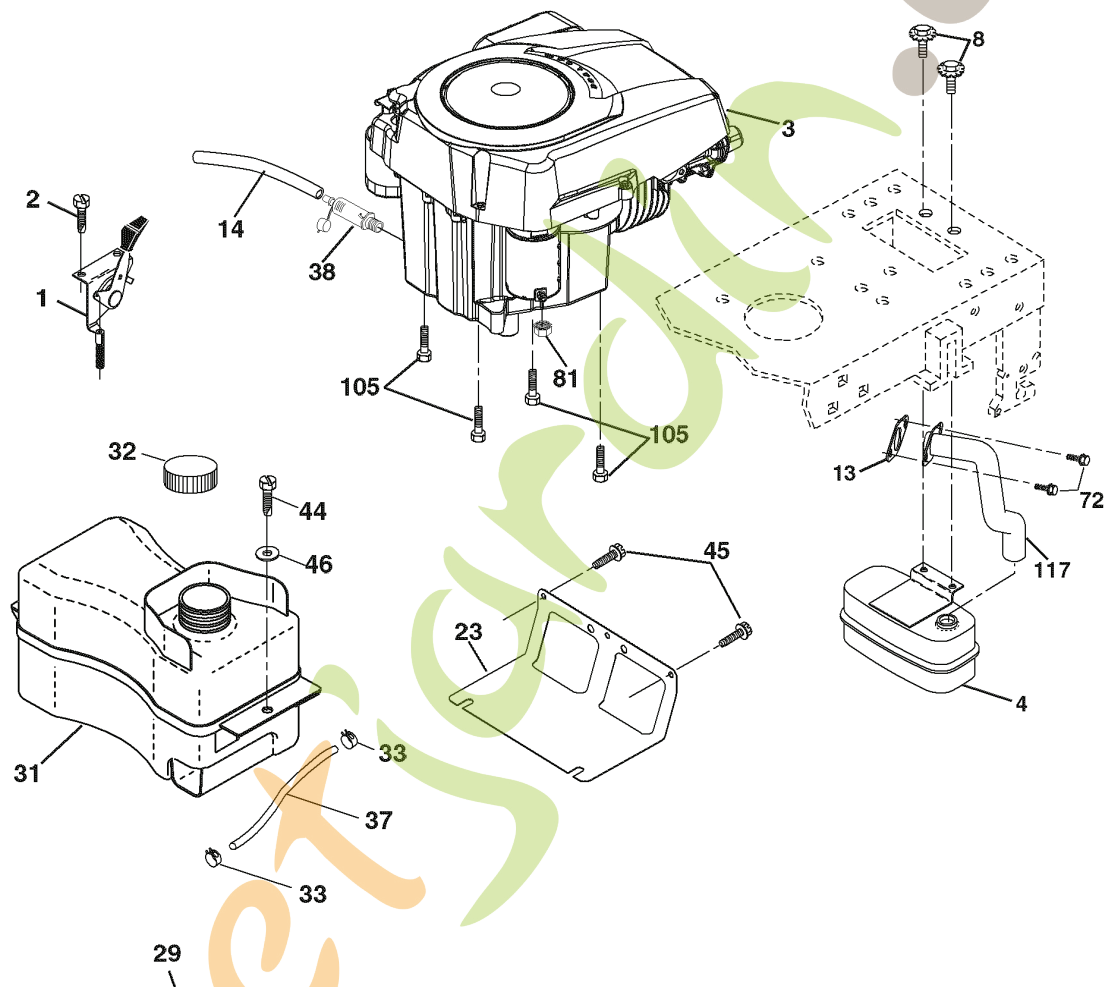

REPAIR PARTS

TRACTOR- -MODEL NO. CT151 (96061017901) PRODUCT NO. 960 61 01-79
ENGINE

OPTIONAL EQUIPMENT
Spark Arrester

engine-CRD_Kohl_1

REF.	PART NO.	DESCRIPTION	REMARK
1	532183897	CONTROL	
2	817191611	SCREW	
4	532188655	MUFFLER	
8	532171877	BOLT	
13	532185909	GASKET	
14	532148456	TUBE	
23	532169837	HEAT SHIELD	
29	532137180	SPARK ARRESTER KIT	
31	532407545	FUEL TANK	
32	532197725	PLUG	
33	532123487	HOSE CLAMP	
37	532137040	HOSE	
38	532181654	PLUG	
44	817670412	SCREW	
45	817000612	SCREW	
46	819091416	WASHER	
72	532192334	SCREW	
81	873510400	NUT	
105	817120616	SCREW	
117	532188654	TUBE EXHAUST	

Forretjardin.com