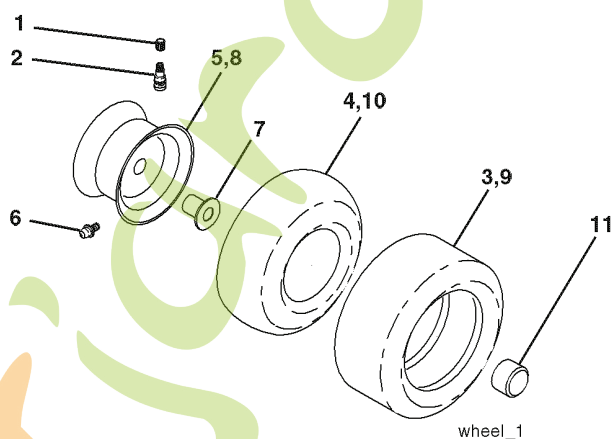

ForêtJardin.com

REPAIR PARTS

TRACTOR- -MODEL NO. CT151 (96061017900) PRODUCT NO. 960 61 01-79
STEERING ASSEMBLY

REF.	PART NO.	DESCRIPTION	REMARK
1	532193651	STEERING WHEEL	
2	532184706	SHAFT	
3	532169840	SPINDLE	
4	532169839	SPINDLE	
5	532124931	WASHER	
6	532121748	WASHER	
8	812000029	RETAINER RING	
10	532175121	ROD	
11	810040600	WASHER	
13	532136518	PIPE	
15	532145212	NUT	
17	532190753	ROD	
29	817000612	SCREW	
32	532171888	ROD	
33	819111216	WASHER	
34	810040500	WASHER	
35	873540500	NUT	
36	532155099	BUSHING	
37	532152927	SCREW	
38	532193652	HUB	
39	819113812	WASHER	
40	873540600	NUT	
41	532186737	ADAPTER	
42	532411139	STEERING COLUMN TUBE	
43	532121749	WASHER	
44	532190752	SHAFT	
46	532121232	HUB CAP	
65	532160367	SPACER	
67	872110618	BOLT	
68	532169827	SHAFT	
71	532175146	STEERING GEAR	
82	532199978	SUPPORT ESSIEU AVANT	
87	532173966	WASHER	
88	532175118	BOLT	
91	532175553	SPRING	
95	532188967	WASHER	
97	874780564	BOLT	

forretjardin.com

REPAIR PARTS

TRACTOR- -MODEL NO. CT151 (96061018000) PRODUCT NO. 960 61 01-80
DECALS

REF.	PART NO.	DESCRIPTION	REMARK
1	532412241	DECAL	
2	532400389	LABEL	
4	532409724	DECAL	
5	532404484	LABEL	
6	532196841	DECAL	
7	532402832	LABEL	
8	532159737	DECAL	
10	532145005	DECAL	
11	532182166	DECAL	
12	532180432	DECAL	
14	532159736	DECAL	
15	532196842	DECAL	
17	532140837	DECAL	
21	532166286	DECAL	
-	532138311	DECAL	
-	532181916	PROTEGE*RPL.PAR 532179768418	
-	532181917	PROTEGE*RPL.PAR 532179769418	
-	532411943	OPERATOR'S MANUAL	
-	532411944	OPERATOR'S MANUAL	
-	532411945	OPERATOR'S MANUAL	
-	532411946	OPERATOR'S MANUAL	

forretjardin.com

REPAIR PARTS

TRACTOR- -MODEL NO. CT151 (96061018000) PRODUCT NO. 960 61 01-80

WHEELS & TIRES

REF.	PART NO.	DESCRIPTION	REMARK
1	532059192	CAP VALVE	
2	532065139	NIPPLE	
3	532106222	TIRE	
4	532059904	HOSE	
5	532138336	RIM	
6	532124957	FITTING	
7	532124959	BEARING	
8	532138337	RIM SPROCKET	
9	532106268	TIRE	
10	532124926	HOSE	
11	532175039	HUB CAP	
-	532144334	SEALING FOAM	