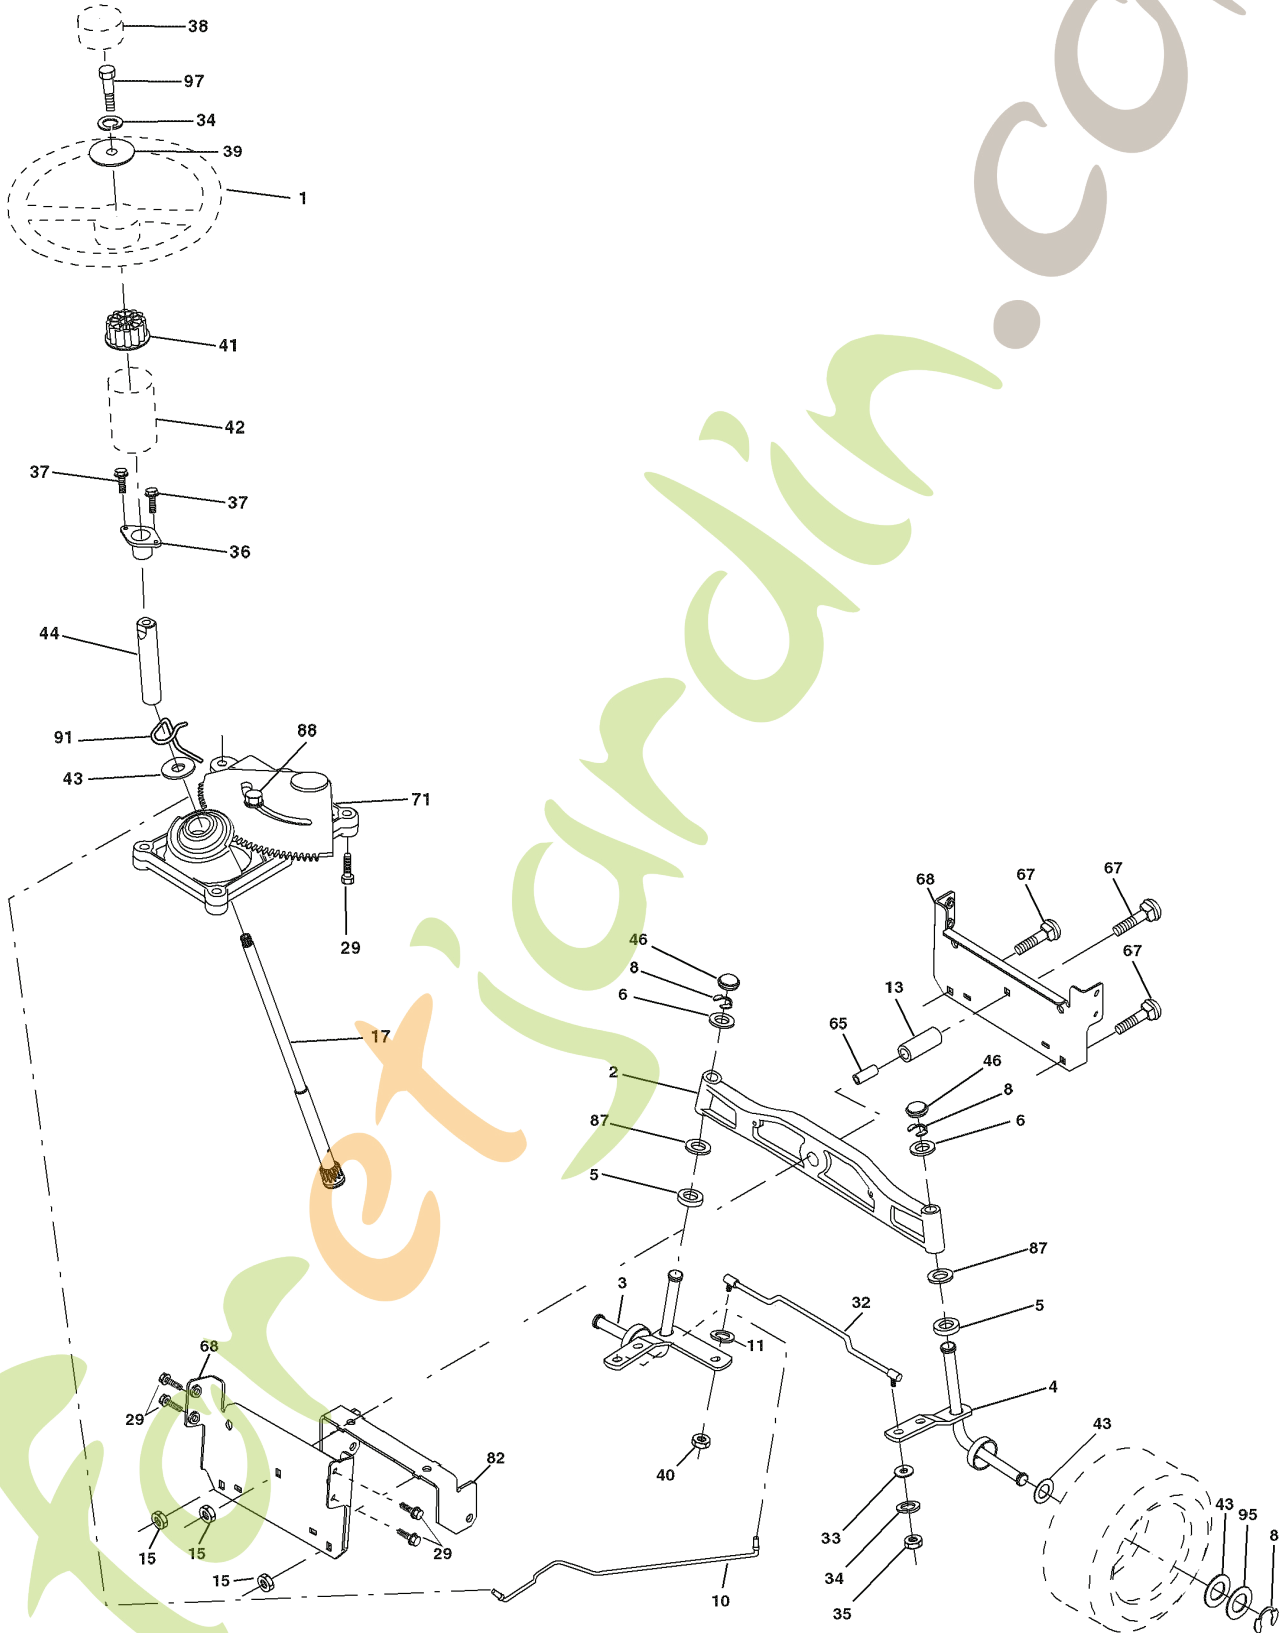

REPAIR PARTS

TRACTOR- -MODEL NO. CT151 (96061017900) PRODUCT NO. 960 61 01-79
SEAT ASSEMBLY

seat_lt.knob_7(CRD)

REF.	PART NO.	DESCRIPTION	REMARK
1	532190120	SIEGE CONDUCTEUR	
2	532140551	BRACKET	
3	871110616	SCREW	
4	819131610	WASHER	
5	532145006	CLIP	
6	873800600	NUT	
7	532124181	SPRING	
8	817000616	SCREW	
9	819131614	WASHER	
10	532195530	BERCEAU DE SIEGE CONDUCTEUR	
11	532166369	WING NUT	
12	532174648	BRACKET	
13	532121248	BUSHING	
14	872050412	BOLT	
15	532134300	SPACER	
16	532121250	SPRING	
17	532123976	LOCKNUT	
21	532171852	BOLT	
22	873800500	LOCK NUT	
24	819171912	WASHER	
25	532127018	BOLT	

ForêtJardin.com

REPAIR PARTS

TRACTOR- -MODEL NO. CT151 (96061017900) PRODUCT NO. 960 61 01-79
STEERING ASSEMBLY

REF.	PART NO.	DESCRIPTION	REMARK
1	532193651	STEERING WHEEL	
2	532184706	SHAFT	
3	532169840	SPINDLE	
4	532169839	SPINDLE	
5	532124931	WASHER	
6	532121748	WASHER	
8	812000029	RETAINER RING	
10	532175121	ROD	
11	810040600	WASHER	
13	532136518	PIPE	
15	532145212	NUT	
17	532190753	ROD	
29	817000612	SCREW	
32	532171888	ROD	
33	819111216	WASHER	
34	810040500	WASHER	
35	873540500	NUT	
36	532155099	BUSHING	
37	532152927	SCREW	
38	532193652	HUB	
39	819113812	WASHER	
40	873540600	NUT	
41	532186737	ADAPTER	
42	532411139	STEERING COLUMN TUBE	
43	532121749	WASHER	
44	532190752	SHAFT	
46	532121232	HUB CAP	
65	532160367	SPACER	
67	872110618	BOLT	
68	532169827	SHAFT	
71	532175146	STEERING GEAR	
82	532199978	SUPPORT ESSIEU AVANT	
87	532173966	WASHER	
88	532175118	BOLT	
91	532175553	SPRING	
95	532188967	WASHER	
97	874780564	BOLT	

forretjardin.com

REPAIR PARTS

TRACTOR- -MODEL NO. CT151 (96061018000) PRODUCT NO. 960 61 01-80

WHEELS & TIRES

REF.	PART NO.	DESCRIPTION	REMARK
1	532059192	CAP VALVE	
2	532065139	NIPPLE	
3	532106222	TIRE	
4	532059904	HOSE	
5	532138336	RIM	
6	532124957	FITTING	
7	532124959	BEARING	
8	532138337	RIM SPROCKET	
9	532106268	TIRE	
10	532124926	HOSE	
11	532175039	HUB CAP	
-	532144334	SEALING FOAM	