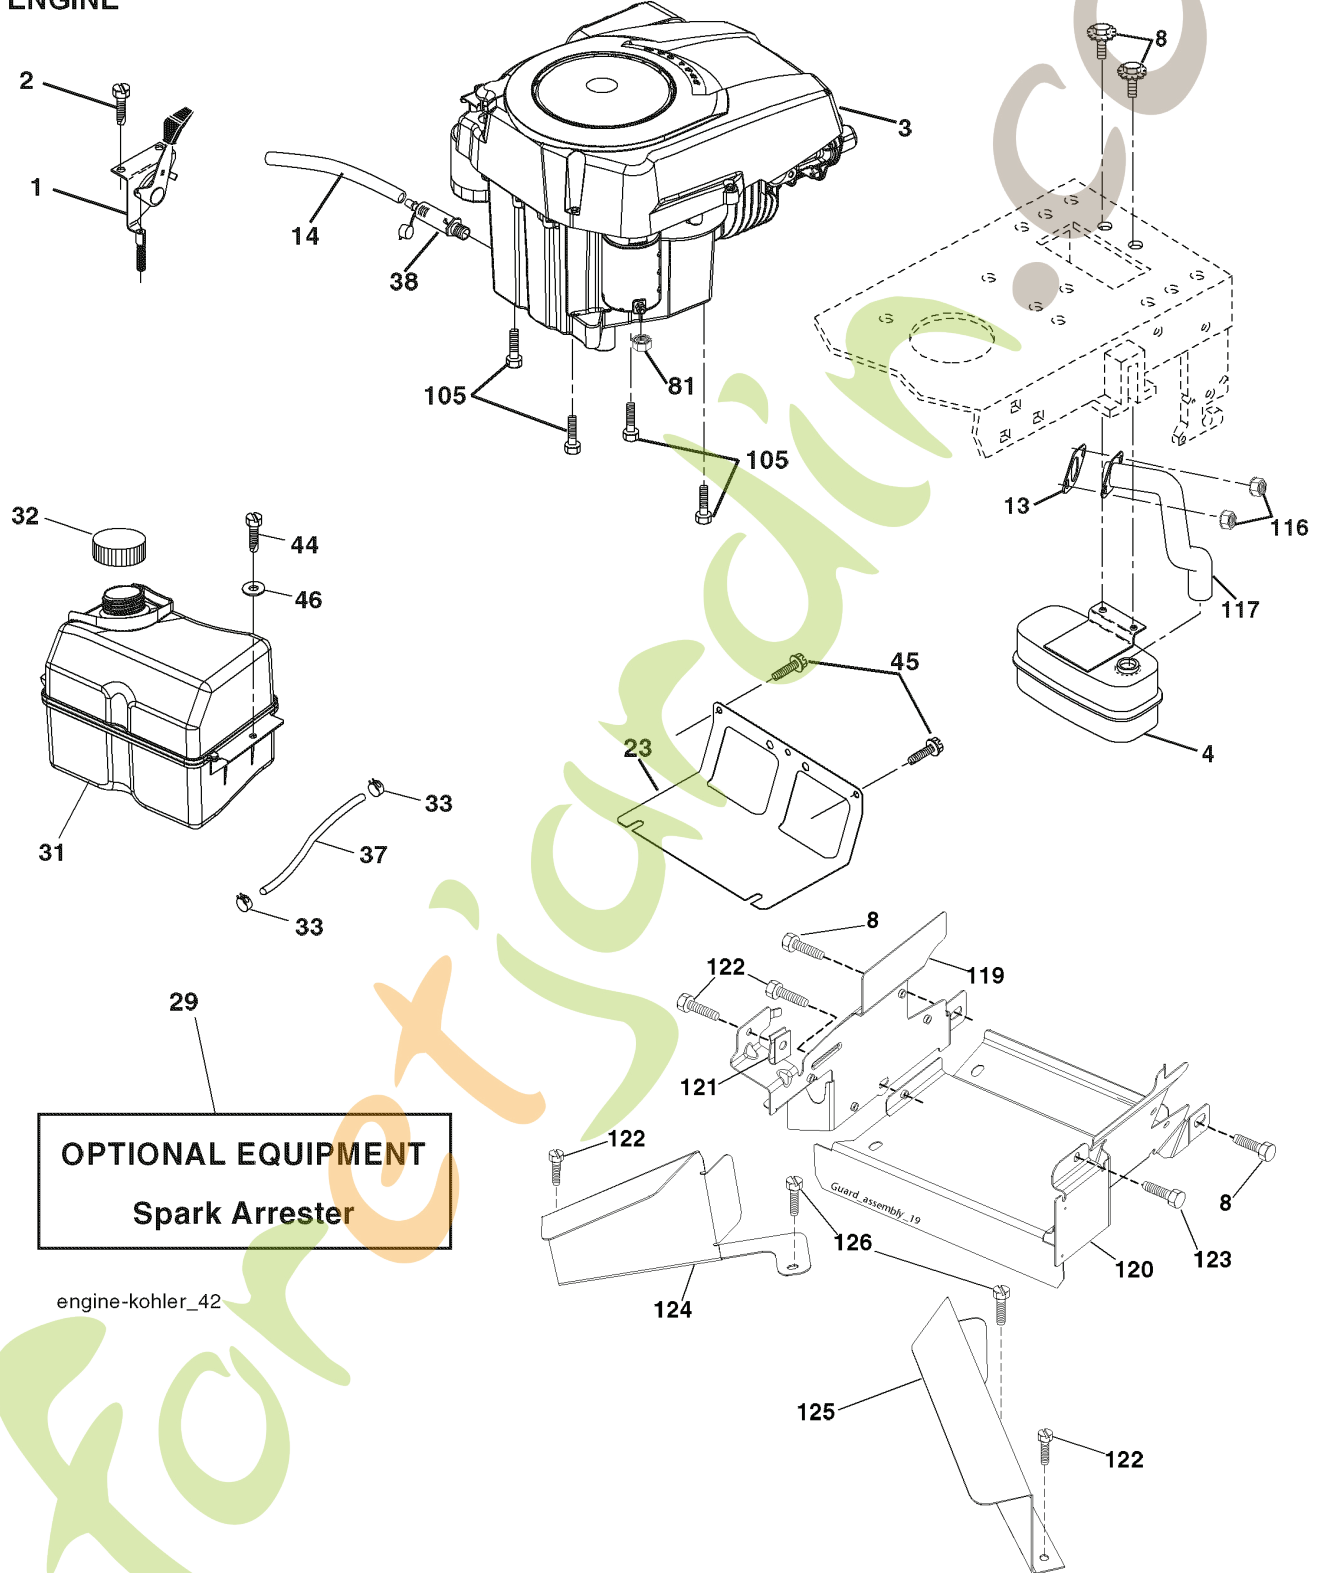

REPAIR PARTS

TRACTOR- -MODEL NO. CT151 (96061018000) PRODUCT NO. 960 61 01-80
ENGINE

REF.	PART NO.	DESCRIPTION	REMARK
1	532183897	CONTROL	
2	532191611	SCREW	
4	532188655	MUFFLER	
8	532171877	BOLT	
13	532185909	GASKET	
14	532148456	TUBE	
23	532169837	HEAT SHIELD	
29	532137180	SPARK ARRESTER KIT	
31	532407545	FUEL TANK	
32	532197725	PLUG	
33	532123487	HOSE CLAMP	
37	532137040	HOSE	
38	532181654	PLUG	
44	817670412	SCREW	
45	817000612	SCREW	
46	819091416	WASHER	
72	532192334	SCREW	
81	873510400	NUT	
105	817120616	SCREW	
117	532188654	TUBE EXHAUST	

Forretjardin.com