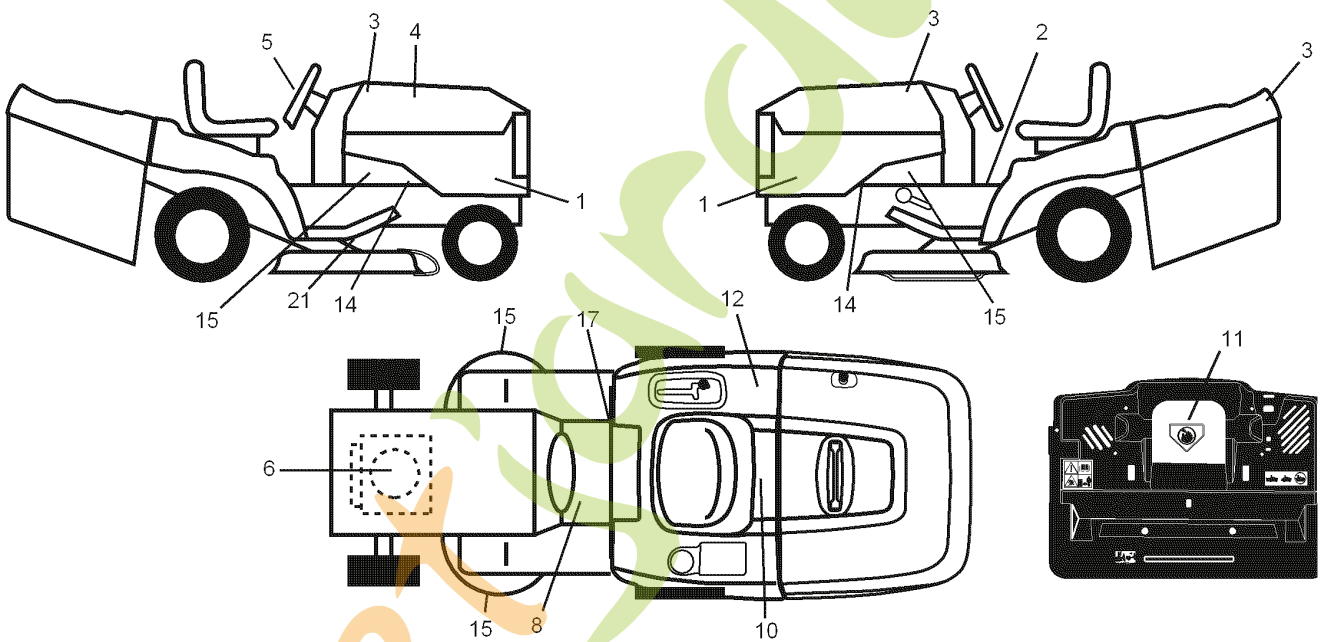

REPAIR PARTS

TRACTOR- -MODEL NO. CT151 (96061018000) PRODUCT NO. 960 61 01-80
DECALS

REF.	PART NO.	DESCRIPTION	REMARK
1	532412241	DECAL	
2	532400389	LABEL	
4	532409724	DECAL	
5	532404484	LABEL	
6	532196841	DECAL	
7	532402832	LABEL	
8	532159737	DECAL	
10	532145005	DECAL	
11	532182166	DECAL	
12	532180432	DECAL	
14	532159736	DECAL	
15	532196842	DECAL	
17	532140837	DECAL	
21	532166286	DECAL	
-	532138311	DECAL	
-	532181916	PROTEGE*RPL.PAR 532179768418	
-	532181917	PROTEGE*RPL.PAR 532179769418	
-	532411943	OPERATOR'S MANUAL	
-	532411944	OPERATOR'S MANUAL	
-	532411945	OPERATOR'S MANUAL	
-	532411946	OPERATOR'S MANUAL	

forretjardin.com