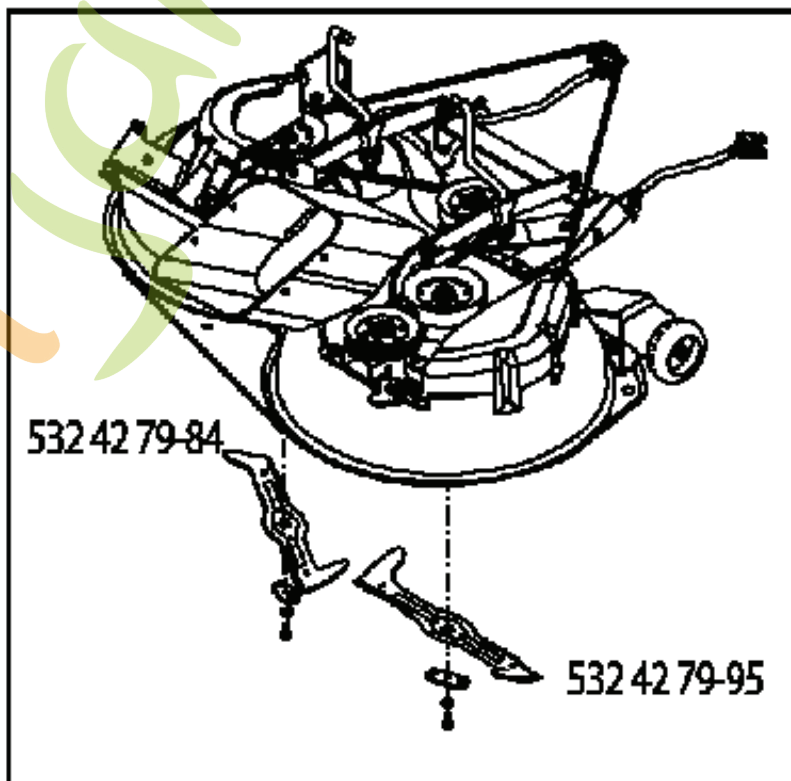

REF.	PART NO.	DESCRIPTION	REMARK
1	532144927	BATTERY	
2	874760412	BOLT	
16	532176138	MICRO SWITCH	
21	532400252	HARNES	
22	532004152	BULB	
24	532124780	CABLE	
25	532165987	CABLE	
26	532175158	FUSE	
27	873510400	NUT	
28	532127725	CABLE	
29	532192749	SWITCH.SEAT.DP W/RAMPS	
30	532193350	IGNITION MODULE	
33	532140401	KEY	
34	532110712	SWITCH	
40	532197434	CABLE ASSY	
41	871110408	BOLT	
42	532131563	COVER	
43	532192507	SOLENOID	
48	532140844	ADAPTER	
50	532174651	SWITCH	
52	532141940	WIRE	
58	532169419	BUZZER	
59	532180379	SWITCH FBI	
66	817490608	SCREW	
79	532175242	HOLDER	
81	532109748	RELAY	
92	532196615	CABLE ASSY	
93	532192540	SCREW	
94	532191834	MODULE.REVERSE.ROS	
101	532198317	CABLE	

forretjardin.com

446911