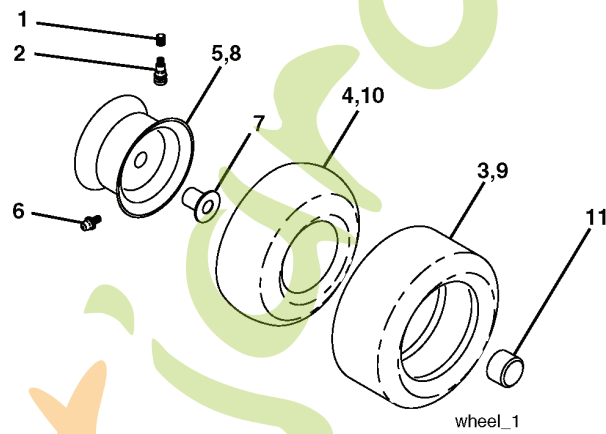

REPAIR PARTS

TRACTOR- -MODEL NO. CT151 (96061006501) PRODUCT NO. 960 61 00-65

WHEELS & TIRES

REF.	PART NO.	DESCRIPTION	REMARK
1	532059192	CAP VALVE	
2	532065139	NIPPLE	
3	532106222	TIRE	
4	532059904	HOSE	
5	532138336	RIM	
6	532124957	FITTING	
7	532124959	BEARING	
8	532138337	RIM SPROCKET	
9	532106268	TIRE	
10	532124926	HOSE	
11	532175039	HUB CAP	
--	532144334	SEALING FOAM	

ForEstjardin.com