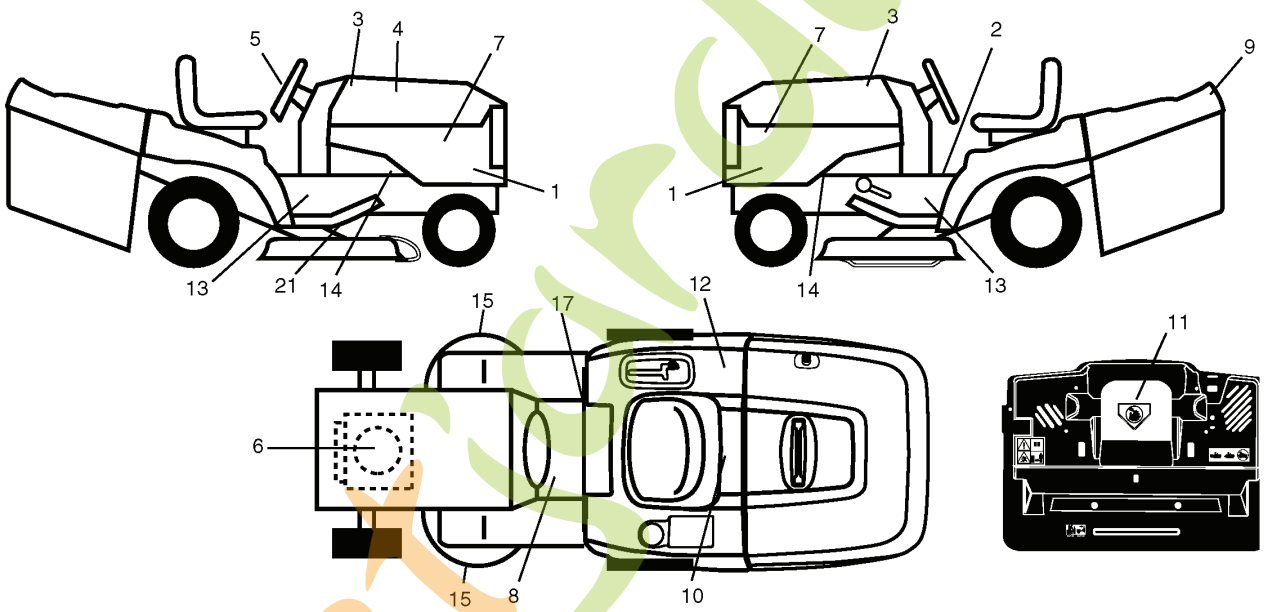

REPAIR PARTS

TRACTOR- -MODEL NO. CT151 (96061006501) PRODUCT NO. 960 61 00-65
DECALS

REF.	PART NO.	DESCRIPTION	REMARK
1	532191143	DECAL	
2	532400389	LABEL	
3	532188923	DECAL	
4	532401023	LABEL	
5	532188925	DECAL	
6	532196841	DECAL	
7	532188921	DECAL	
8	532159737	DECAL	
9	532188929	DECAL	
10	532145005	DECAL	
11	532182166	DECAL	
12	532180432	DECAL	
13	532401146	DECAL	
14	532159736	DECAL	
15	532196842	DECAL	
17	532140837	DECAL	
21	532166286	DECAL	
--	532138311	DECAL	
--	532181091	PLATE	
--	532181090	PLATE	
--	532180435	DECAL	
--	532400379	OPERATORS MANUAL	

forretjardin.com