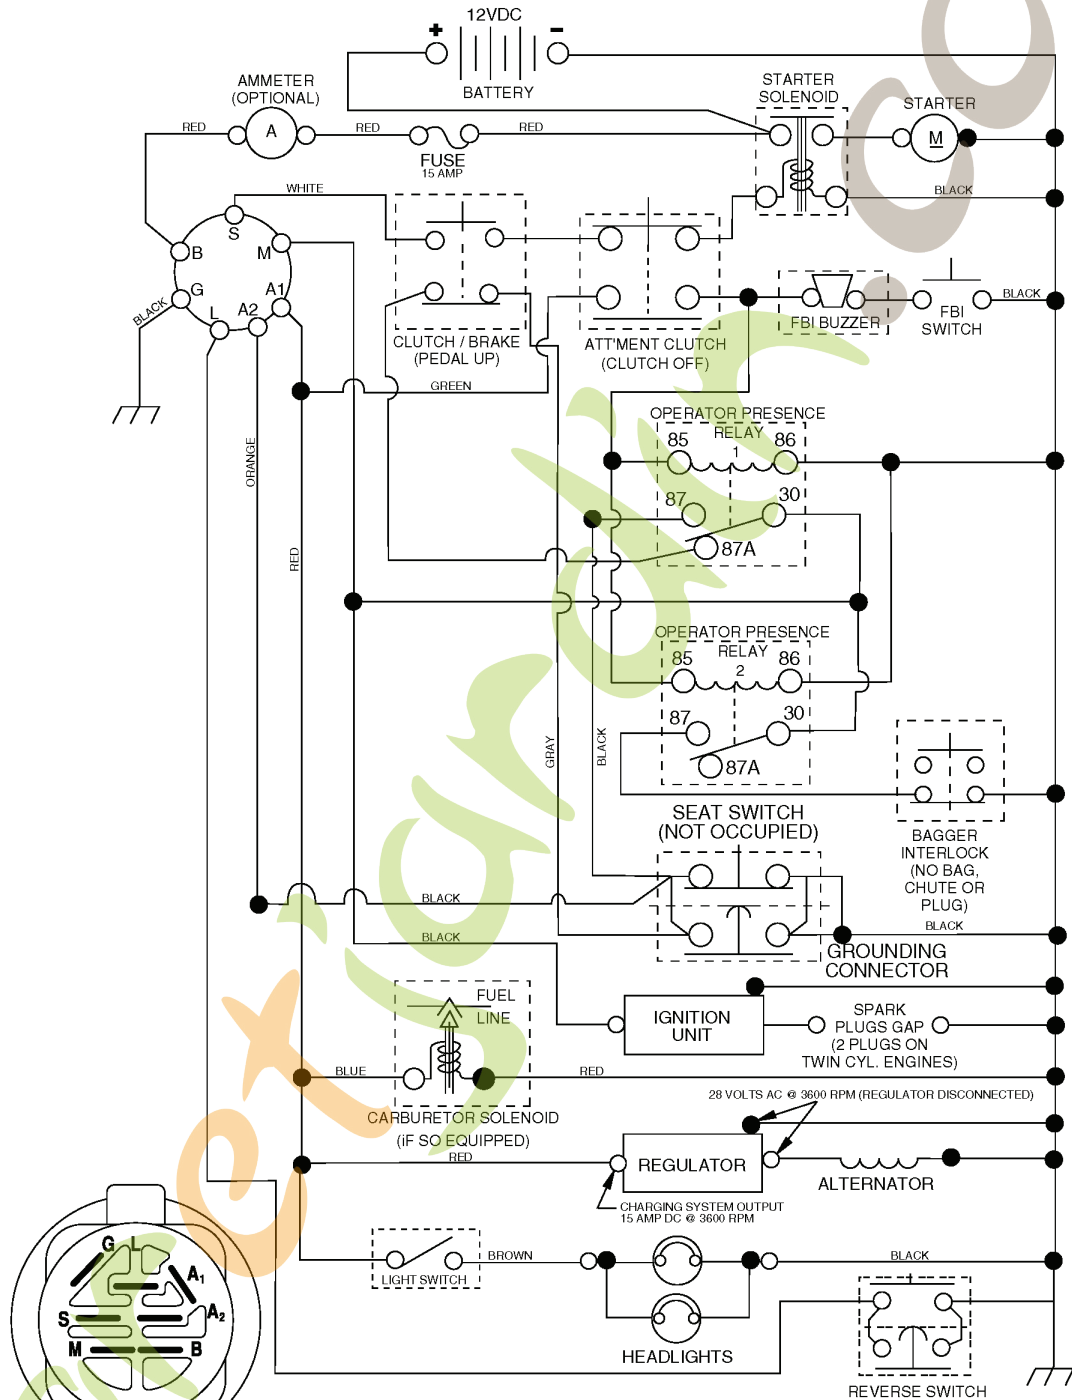

# ILLUSTRATED PARTS LIST

**MFG. ID NO. 96061006501**

**CUSTOMER CATALOG NO. CT151**

**PRODUCT NO. 960 61 00-65**

REF.	PART NO.	DESCRIPTION	REMARK
531 02 95-01	531029501	AIR FILTER	
531 02 98-62	531029862	FILTER	
532 18 02-17	532180217	BELT	
532 18 63-88	532186388	BLADE	
532 18 63-87	532186387	BLADE	
532 18 63-85	532186385	BLADE	
531 02 95-03	531029503	FILTER	
531 02 95-04	531029504	SPARK PLUG	
532 16 56-31	532165631	BELT	
532 18 63-86	532186386	BLADE	

# REPAIR PARTS

TRACTOR- -MODEL NO. CT151 (96061006501) PRODUCT NO. 960 61 00-65  
ELECTRICAL

REF.	PART NO.	DESCRIPTION	REMARK
1	532144927	BATTERY	
2	874760412	BOLT	
16	532176138	MICRO SWITCH	
21	532175688	HARNES	
22	532004152	BULB	
24	532124780	CABLE	
25	532165987	CABLE	
26	532175158	FUSE	
27	873510400	NUT	
28	532127725	CABLE	
29	532192749	SWITCH.SEAT.DP W/RAMPS	
30	532193350	IGNITION MODULE	
33	532140401	KEY	
34	532110712	SWITCH	
40	532197436	CABLE ASSY	
41	871110408	BOLT	
42	532131563	COVER	
43	532192507	SOLENOID	
48	532140844	ADAPTER	
58	532169419	BUZZER	
59	532180379	SWITCH FBI	
66	817490608	SCREW	
81	532109748	RELAY	
92	532196615	CABLE ASSY	
93	532192540	SCREW	
94	532191834	MODULE.REVERSE.ROS	

# TRACTOR- -MODEL NO. CT151 (96061006501) PRODUCT NO. 960 61 00-65 SCHEMATIC

03050\_197436 (WITH LIGHTS)

**IGNITION SWITCH**

POSITION	CIRCUIT	"MAKE"
OFF	M+G+A1	
RUN/OVERRIDE	B+A1	
RUN	B+A1	L+A2
START	B + S + A1	