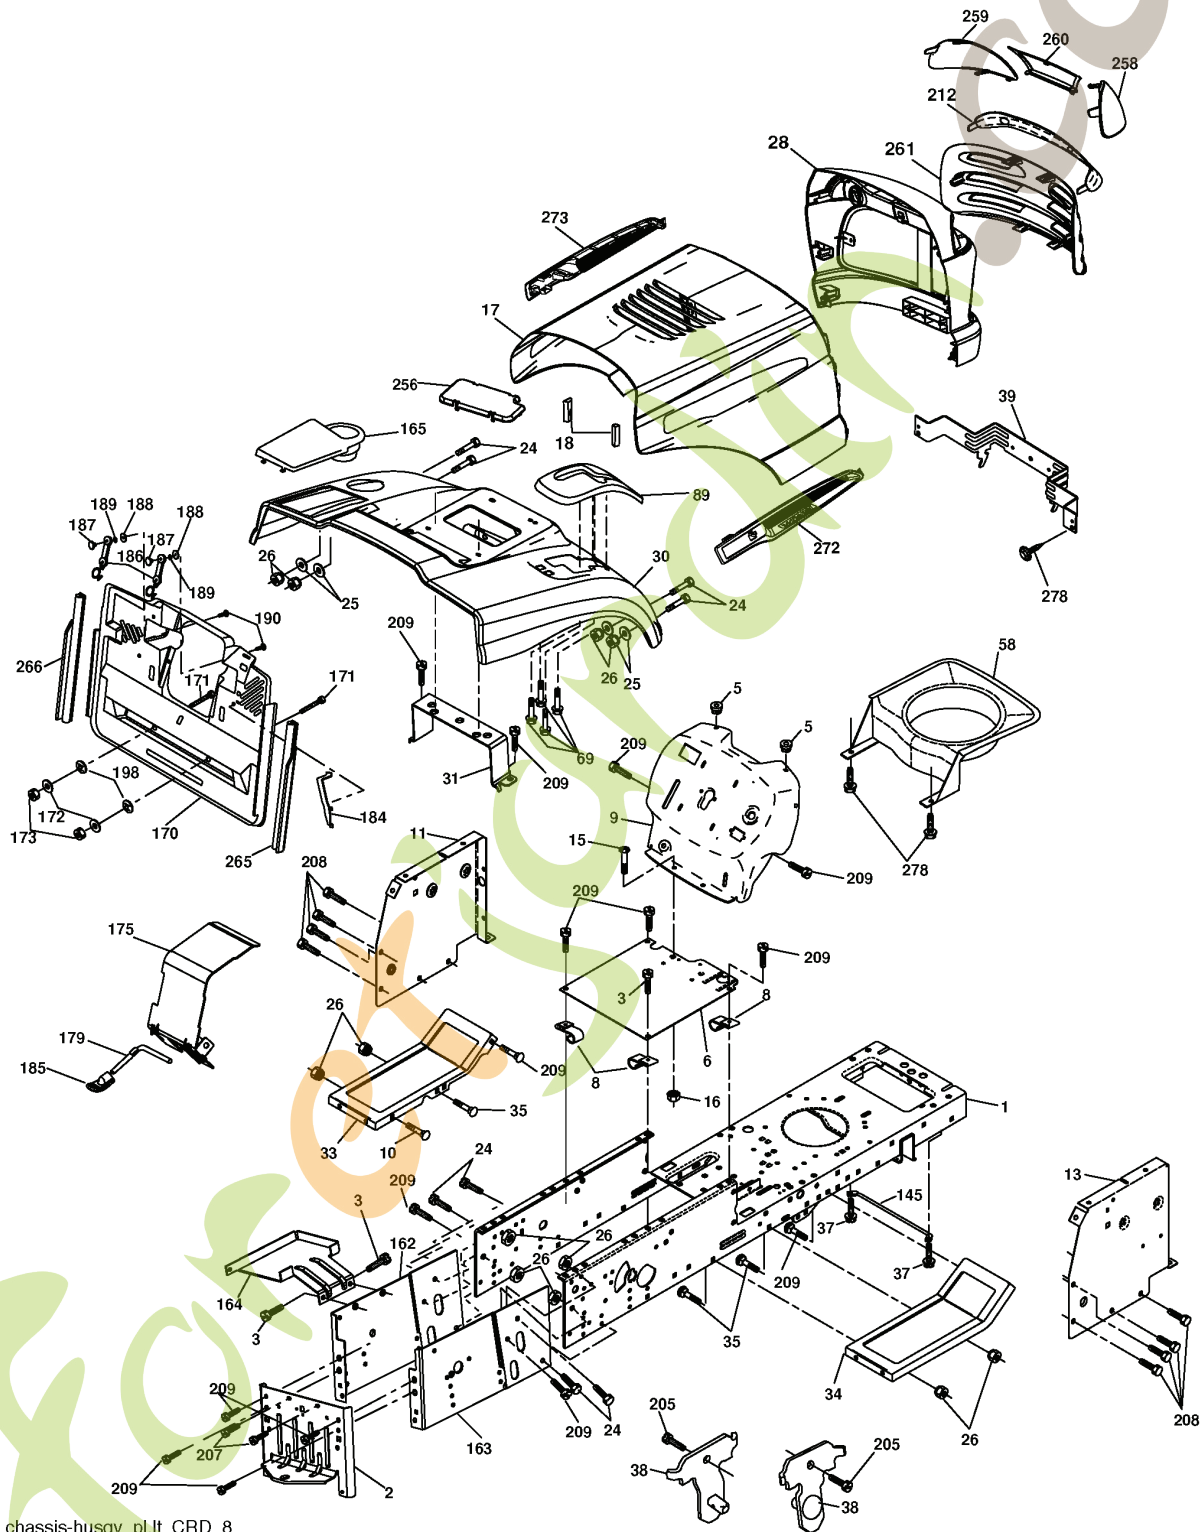

REPAIR PARTS

TRACTOR- -MODEL NO. CT151 (96061006501) PRODUCT NO. 960 61 00-65
CHASSIS AND ENCLOSURES

REF.	PART NO.	DESCRIPTION	REMARK
1	532174620	CHASSIS	
2	532180384	DRAWBAR	
3	817060612	SCREW	
5	532155272	DAMPER	
6	532184419	PLATE	
8	532126471	CLIP	
9	532194289	TABLEAU*RPL.PAR 532193518014	
10	872140608	BOLT	
11	532174996	DASHBOARD	
13	532172106	DASH	
15	874180512	SCREW	
16	873510500	NUT	
17	532188893	HOOD	
18	532184921	BUMPER	
24	874780616	BOLT	
25	819131312	WASHER	
26	873800600	NUT	
28	532183538	GRILL	
30	532197376	GUARD	
31	532165156	BRACKET	
33	532181057	FOOTREST	
34	532181058	FOOTREST	
35	872110606	BOLT	
37	817490508	SCREW	
38	532181748	BRACKET	
39	532174714	BRACKET PIVOT LASER LT	
58	532187154	DUCT	
69	532142432	SCREW	
89	532197407	CONSOLE	
145	532156524	SHAFT	
162	532180382	BRACKET	
163	532180383	BRACKET	
164	532165605	SUPPORT	
165	532181100	COVER	
170	532199488	COVER	
171	872140620	BOLT	
172	819132016	WASHER	
173	873510600	NUT	
175	532188203	DOOR TRAP	
179	532188202	ROD PIVOT FBI	
184	532174662	BRACKET	
185	532181101	KNOB	
186	532160793	LATCH	
187	532125004	NUT	
188	819061216	WASHER	
189	810071000	WASHER	
190	871081010	SCREW	
198	532168937	WASHER	
205	817490608	SCREW	
207	817670508	SCREW	
208	817670608	SCREW	
209	817000612	SCREW	
212	532183548	INSERT	
256	532181361	COVER	
258	532185214	LENS	
259	532185213	LENS	
260	532185216	INSERT	
261	532185212	INSERT	
265	532185704	SEALING	
266	532185703	SEALING	
272	532188896	VENT HOOD RH	
273	532188895	VENT HOOD LH	
278	532191611	SCREW	
--	532187801	PLUG	

for extended.com