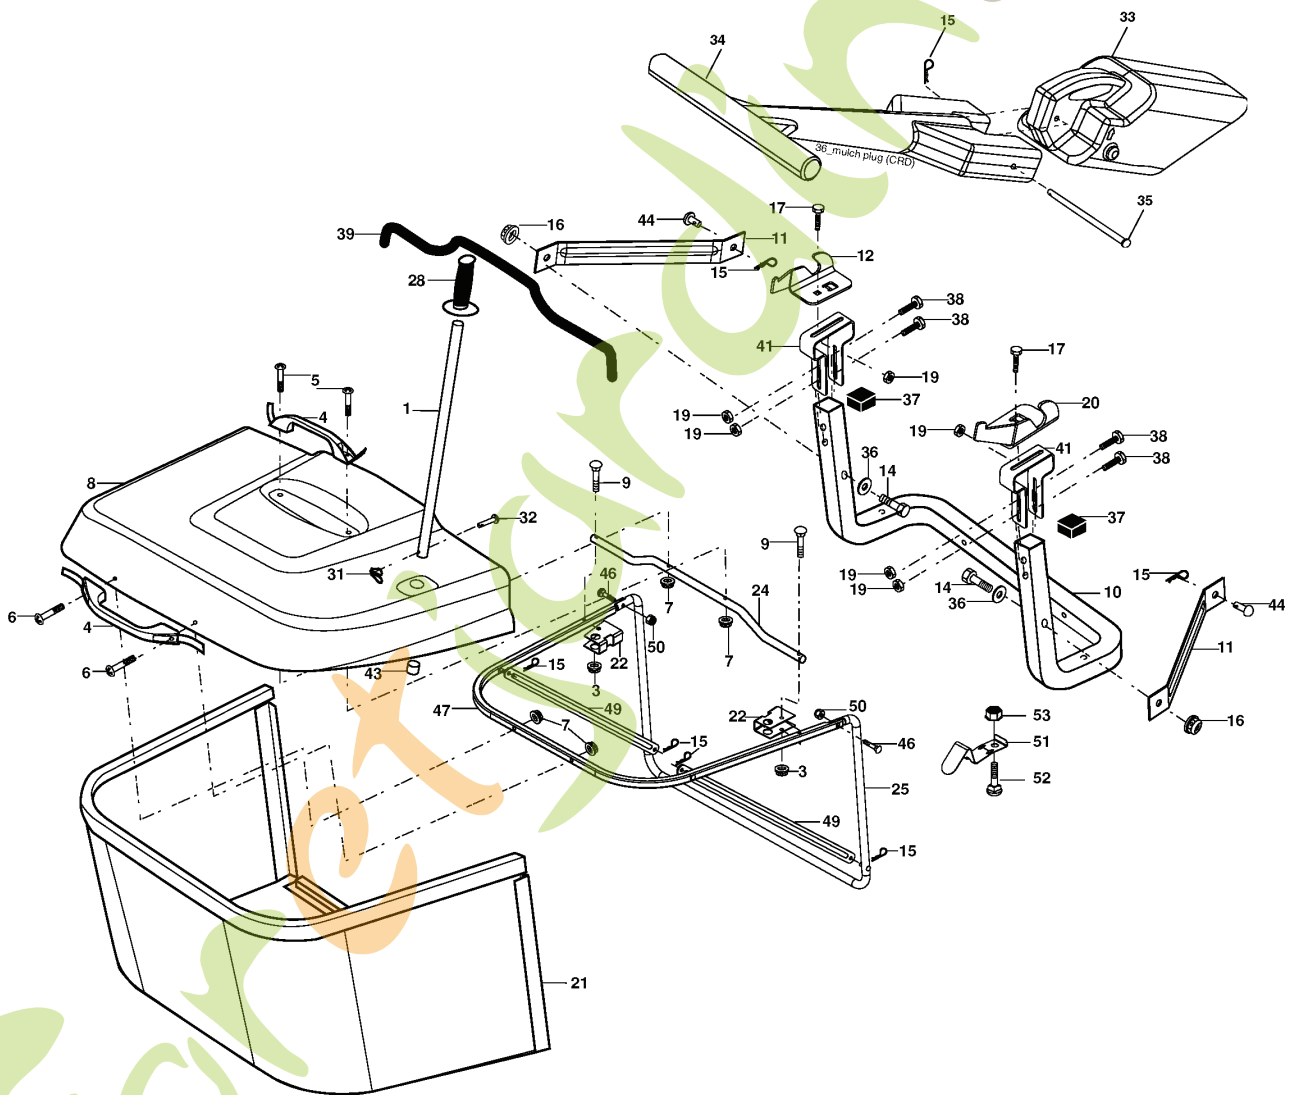

REPAIR PARTS

TRACTOR- -MODEL NO. CT151 (96061006501) PRODUCT NO. 960 61 00-65
BAGGER

Bagger Asy (CRD)_11

REF.	PART NO.	DESCRIPTION	REMARK
1	532165249	ROD	
3	532123976	LOCKNUT	
4	532169916	HANDLE	
5	874981024	SCREW	
6	874981032	SCREW	
7	873401000	NUT	
8	532181095	COVER	
9	872140418	BOLT	
10	532181282	TUBE	
11	532165719	ROD	
12	532188848	BRACKET	
14	874520636	BOLT	
16	873900600	NUT	
15	532124670	RETAINER RING	
17	872140506	BOLT	
19	873900500	NUT	
20	532188847	BRACKET	
21	532193838	BAG	
22	532165781	CLAMP	
24	532165783	FRAME	
25	532193705	PIPE	
28	532165787	HANDLE	
31	532169484	PIN	
32	532126875	RIVET	
33	532165571	PLUG	
34	532165570	HANDLE	
35	532165572	PIN RETAINING SCREW	
36	819132012	WASHER	
37	532175401	PLUG	
38	872010520	BOLT	
39	532180985	SEAL	
41	532169683	BRACKET	
43	532174083	PLUG	
44	532193312	PIN CLEVIS	
46	872110510	BOLT	
47	532193704	PIPE	
49	532193305	ROD	
50	873800500	LOCK NUT	
51	532199903	LATCH	
52	872110406	BOLT	
53	873510400	NUT	

forretjardih.com