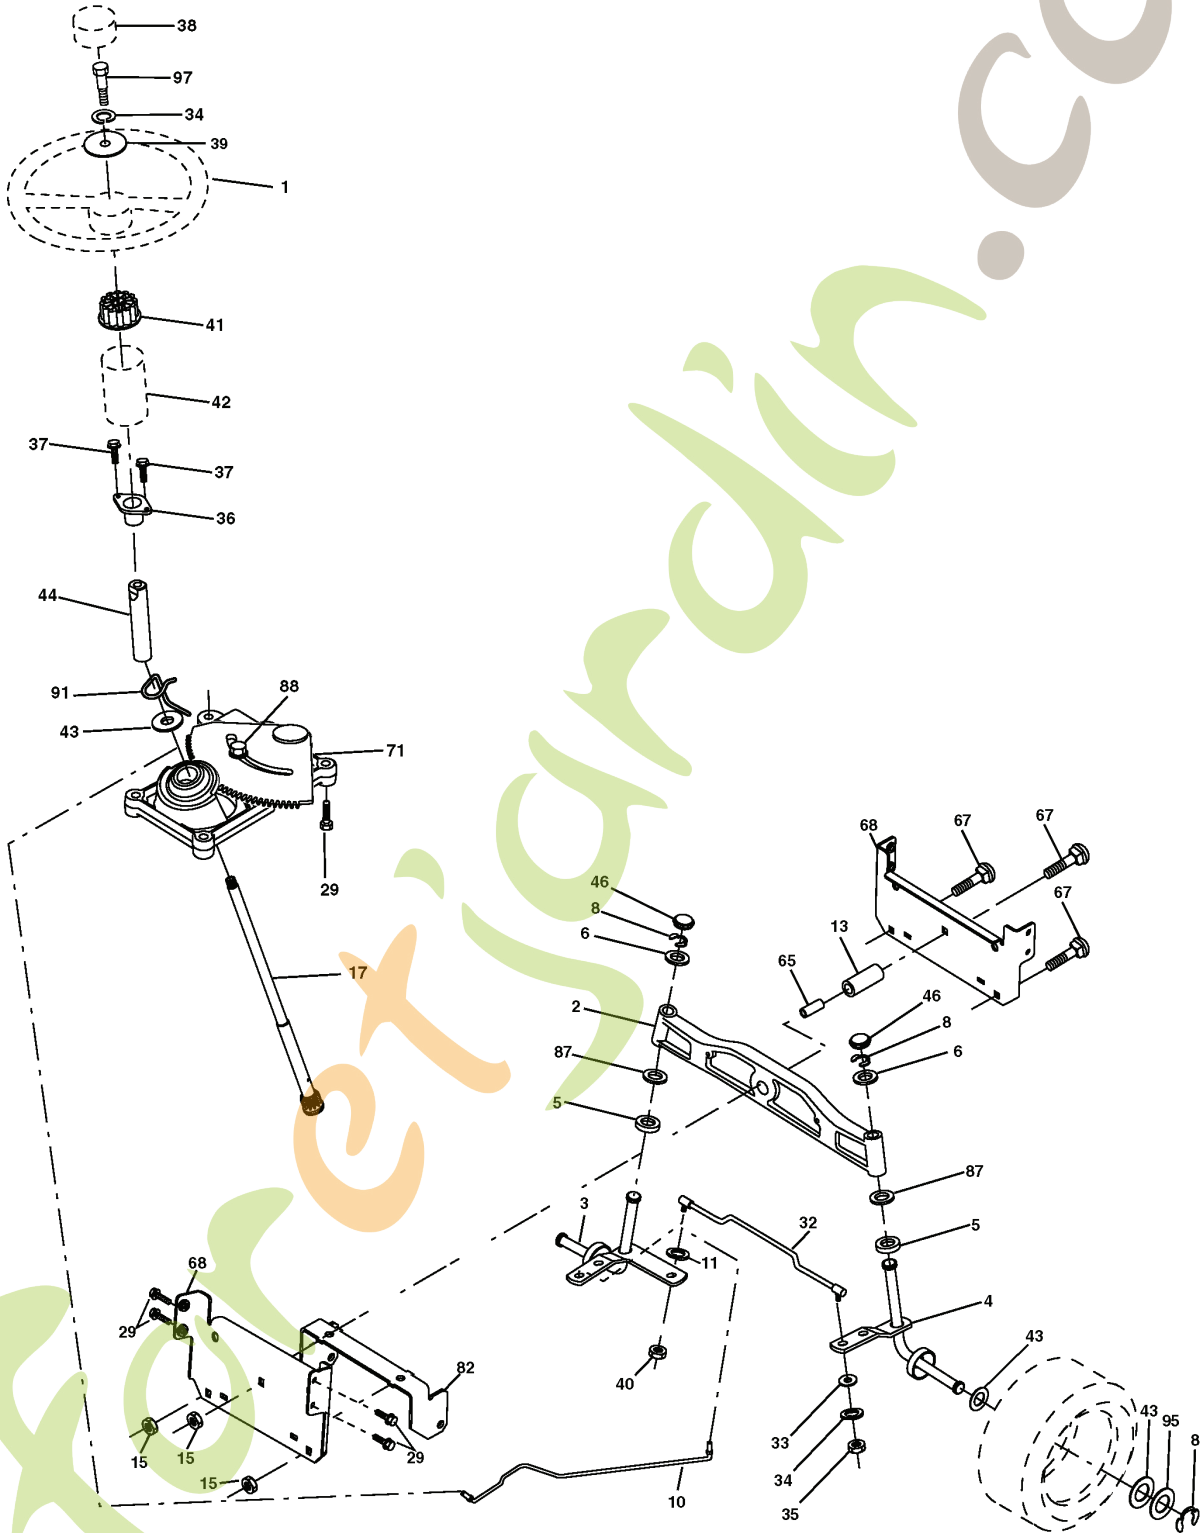

REPAIR PARTS

TRACTOR- -MODEL NO. CT151 (96061006501) PRODUCT NO. 960 61 00-65
STEERING ASSEMBLY

REF.	PART NO.	DESCRIPTION	REMARK
1	532193651	STEERING WHEEL	
2	532184706	SHAFT	
3	532169840	SPINDLE	
4	532169839	SPINDLE	
5	532124931	WASHER	
6	532121748	WASHER	
8	812000029	RETAINER RING	
10	532175121	ROD	
11	810040600	WASHER	
13	532136518	PIPE	
15	532145212	NUT	
17	532190753	ROD	
29	817000612	SCREW	
32	532170162	ROD	
33	819111216	WASHER	
34	810040500	WASHER	
35	873540500	NUT	
36	532155099	BUSHING	
37	532152927	SCREW	
38	532193652	HUB	
39	819113812	WASHER	
40	876540600	NUT	
41	532186737	ADAPTER	
42	532169634	SLEEVE	
43	532121749	WASHER	
44	532190752	SHAFT	
46	532121232	HUB CAP	
65	532160367	SPACER	
67	872110618	BOLT	
68	532169827	SHAFT	
71	532175146	STEERING GEAR	
82	532199978	SUPPORT ESSIEU AVANT	
87	532173966	WASHER	
88	532175118	BOLT	
91	532175553	SPRING	
95	532188967	WASHER	
97	874780564	BOLT	

forretjardin.com