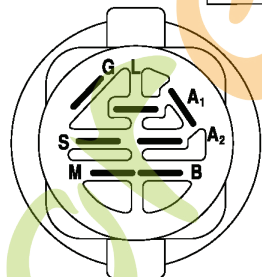

TRACTOR- -MODEL NO. CT151 (96061006501) PRODUCT NO. 960 61 00-65 SCHEMATIC

03050_197436 (WITH LIGHTS)

IGNITION SWITCH

POSITION	CIRCUIT	"MAKE"
OFF	M+G+A1	
RUN/OVERRIDE	B+A1	
RUN	B+A1	L+A2
START	B + S + A1	

WIRING INSULATED CLIPS

NOTE: IF WIRING INSULATED CLIPS WERE REMOVED FOR SERVICING OF UNIT, THEY SHOULD BE REPLACED TO PROPERLY SECURE YOUR WIRING.

03050