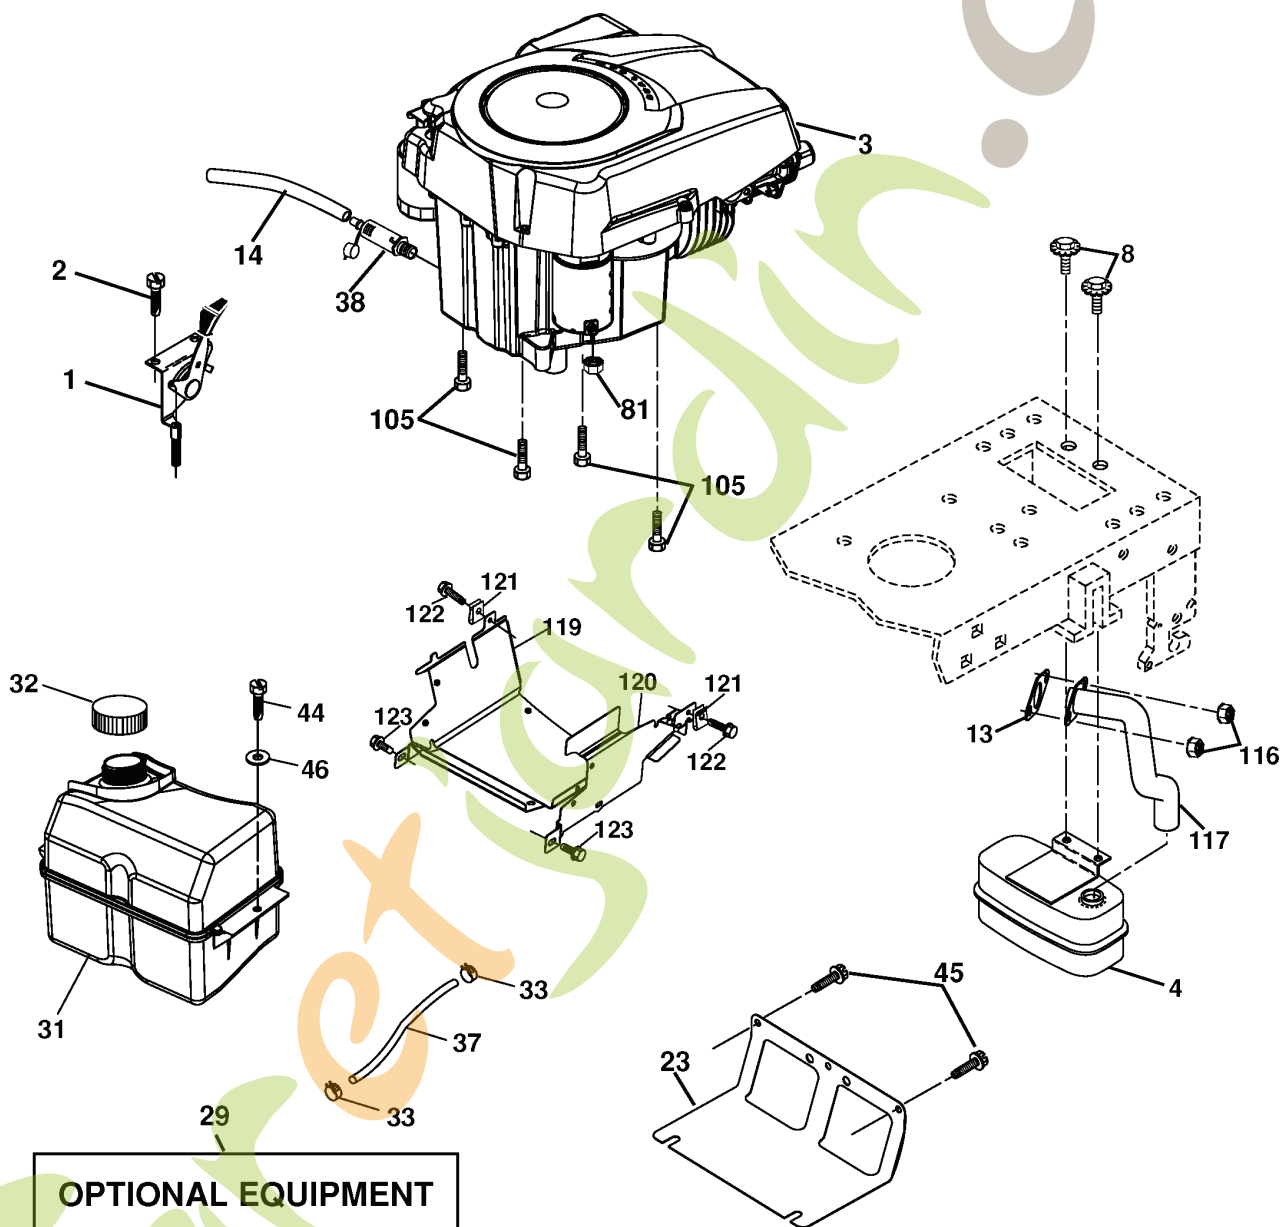

NOTE: IF WIRING INSULATED CLIPS WERE REMOVED FOR SERVICING OF UNIT, THEY SHOULD BE REPLACED TO PROPERLY SECURE YOUR WIRING.

NON-REMOVABLE CONNECTIONS

RELAY

03050

ForêtJardin.com

REPAIR PARTS

TRACTOR- -MODEL NO. CT151 (96061006500) PRODUCT NO. 960 61 00-65
ENGINE