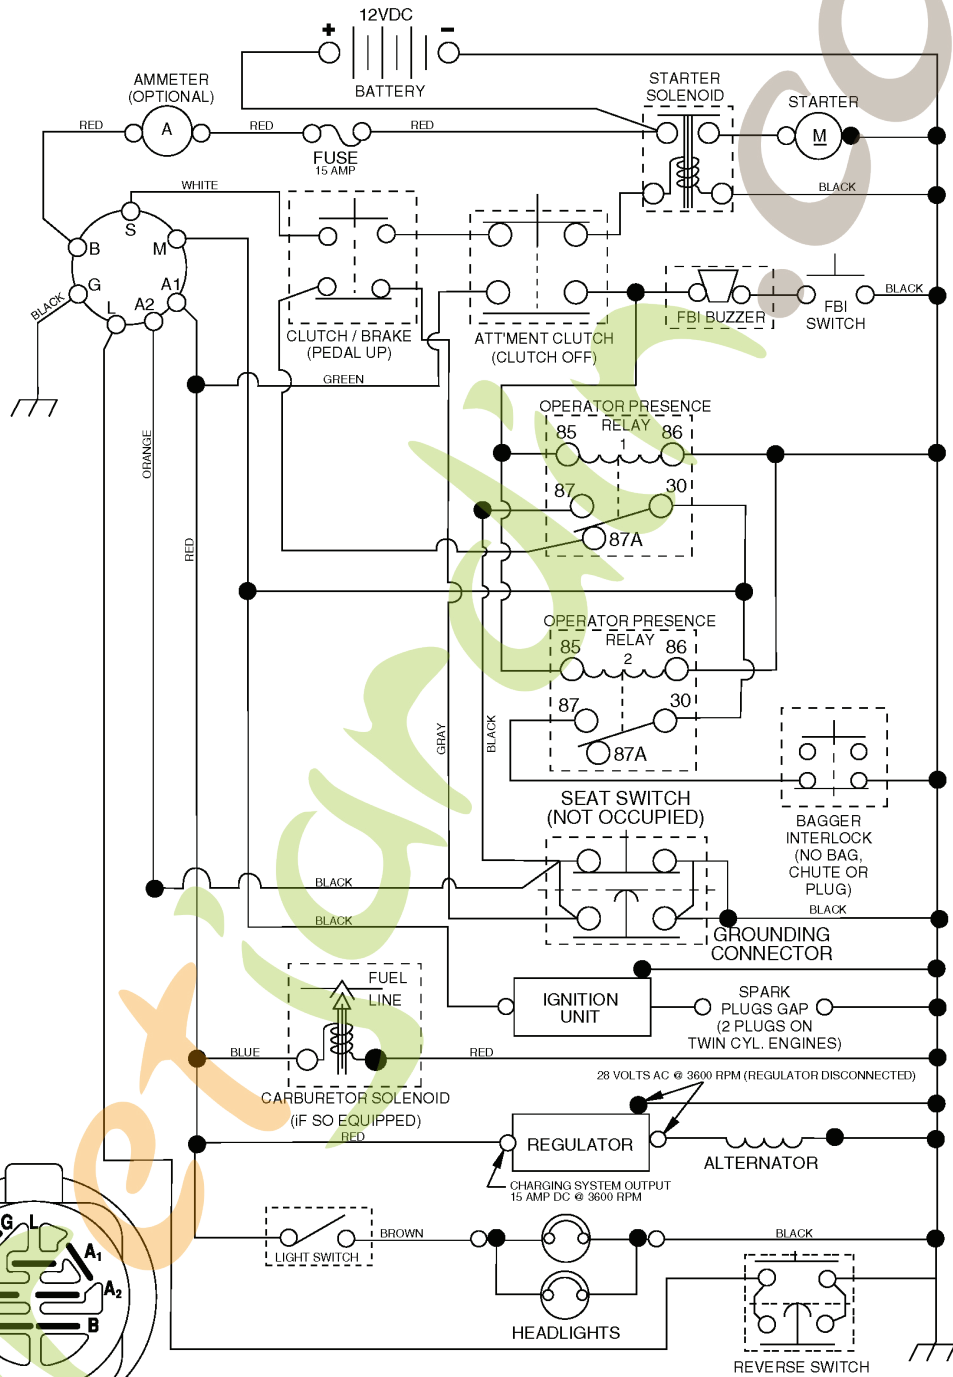

REPAIR PARTS

TRACTOR- -MODEL NO. CT151 (96061006500) PRODUCT NO. 960 61 00-65
ELECTRICAL

REF.	PART NO.	DESCRIPTION	REMARK
1	532144927	BATTERY	
2	874760412	BOLT	
16	532176138	MICRO SWITCH	
21	532175688	HARNES	
22	532004152	BULB	
24	532124780	CABLE	
25	532165987	CABLE	
26	532175158	FUSE	
27	873510400	NUT	
28	532127725	CABLE	
29	532192749	SWITCH.SEAT.DP W/RAMPS	
30	532193350	IGNITION MODULE	
33	532140401	KEY	
34	532110712	SWITCH	
40	532197436	CABLE ASSY	
41	871110408	BOLT	
42	532131563	COVER	
43	532192507	SOLENOID	
48	532140844	ADAPTER	
58	532169419	BUZZER	
59	532180379	SWITCH FBI	
66	817490608	SCREW	
81	532109748	RELAY	
92	532196615	CABLE ASSY	
93	532192540	SCREW	
94	532191834	MODULE.REVERSE.ROS	

forretjardin.com

REPAIR PARTS

TRACTOR- -MODEL NO. CT151 (96061006500) PRODUCT NO. 960 61 00-65
BAGGER

Bagger Asy (CRD)_11

REF.	PART NO.	DESCRIPTION	REMARK
1	532165249	ROD	
3	532123976	LOCKNUT	
4	532169916	HANDLE	
5	874981024	SCREW	
6	874981032	SCREW	
7	873401000	NUT	
8	532181095	COVER	
9	872140418	BOLT	
10	532181282	TUBE	
11	532165719	ROD	
12	532188848	BRACKET	
14	874520636	BOLT	
16	873900600	NUT	
15	532124670	RETAINER RING	
17	872140506	BOLT	
19	873900500	NUT	
20	532188847	BRACKET	
21	532193838	BAG	
22	532165781	CLAMP	
24	532165783	FRAME	
25	532193705	PIPE	
28	532165787	HANDLE	
31	532169484	PIN	
32	532126875	RIVET	
33	532165571	PLUG	
34	532165570	HANDLE	
35	532165572	PIN RETAINING SCREW	
36	819132012	WASHER	
37	532175401	PLUG	
38	872010520	BOLT	
39	532180985	SEAL	
41	532169683	BRACKET	
43	532174083	PLUG	
44	532193312	PIN CLEVIS	
46	872110510	BOLT	
47	532193704	PIPE	
49	532193305	ROD	
50	873800500	LOCK NUT	
51	532199903	LATCH	
52	872110406	BOLT	
53	873510400	NUT	

forretjardih.com

TRACTOR- -MODEL NO. CT151 (96061006500) PRODUCT NO. 960 61 00-65 SCHEMATIC

IGNITION SWITCH

POSITION	CIRCUIT	"MAKE"
OFF	M+G+A1	
RUN/OVERRIDE	B+A1	
RUN	B+A1	L+A2
START	B + S + A1	

WIRING INSULATED CLIPS