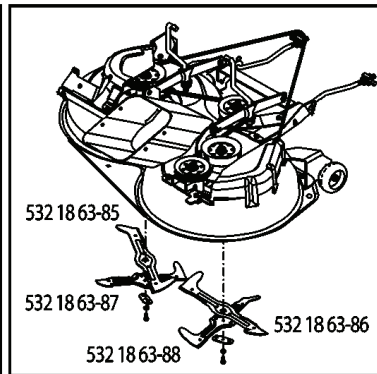

REF.	PART NO.	DESCRIPTION	REMARK
1	532059192	CAP VALVE	
2	532065139	NIPPLE	
3	532106222	TIRE	
4	532059904	HOSE	
5	532138336	RIM	
6	532124957	FITTING	
7	532124959	BEARING	
8	532138337	RIM SPROCKET	
9	532106268	TIRE	
10	532124926	HOSE	
11	532175039	HUB CAP	
-	532144334	SEALING FOAM	

ForEstjardin.com

ILLUSTRATED PARTS LIST

MFQD NO. 96061006500

CUSTOMER CATALOG NO. CT151

PRODUCT NO. 960 61 00-65

401023