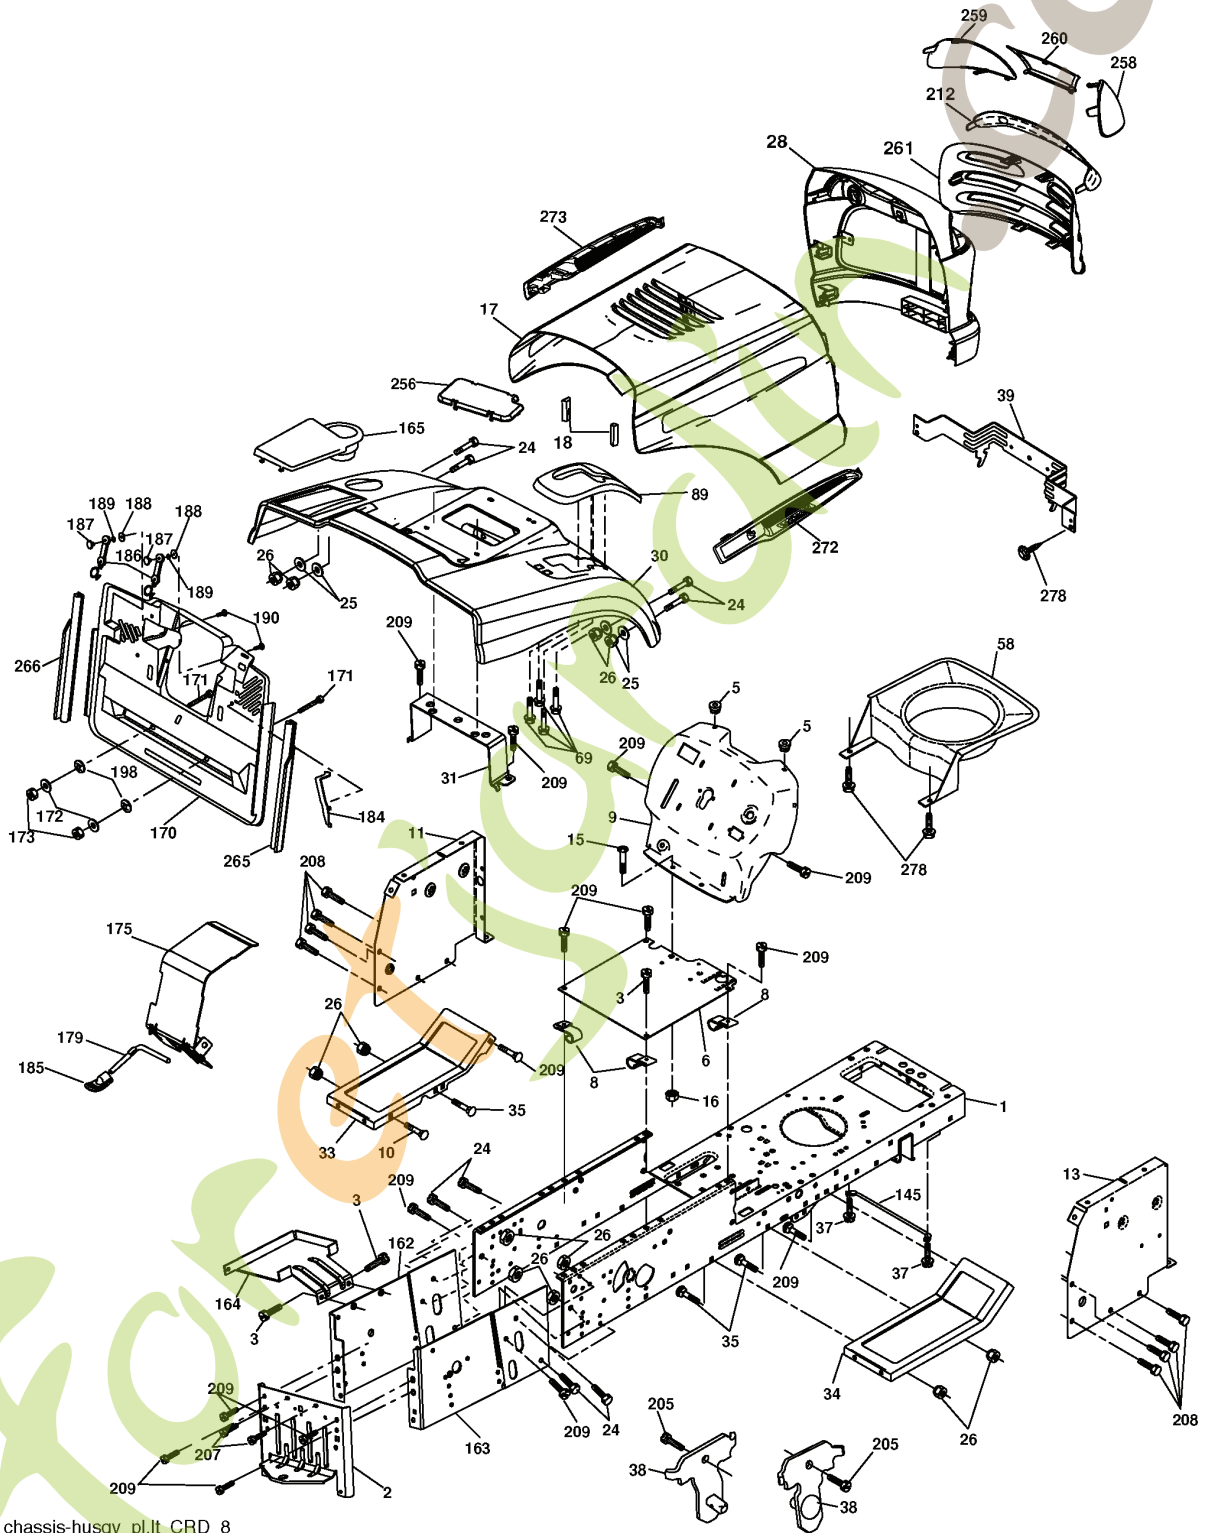

REPAIR PARTS

TRACTOR- -MODEL NO. CT151 (96061006500) PRODUCT NO. 960 61 00-65
CHASSIS AND ENCLOSURES

REF.	PART NO.	DESCRIPTION	REMARK
1	532174620	CHASSIS	
2	532180384	DRAWBAR	
3	817060612	SCREW	
5	532155272	DAMPER	
6	532184419	PLATE	
8	532126471	CLIP	
9	532194289	TABLEAU*RPL.PAR 532193518014	
10	872140608	BOLT	
11	532174996	DASHBOARD	
13	532172106	DASH	
15	874180512	SCREW	
16	873510500	NUT	
17	532188893	HOOD	
18	532184921	BUMPER	
24	874780616	BOLT	
25	819131312	WASHER	
26	873800600	NUT	
28	532183538	GRILL	
30	532197376	GUARD	
31	532165156	BRACKET	
33	532181057	FOOTREST	
34	532181058	FOOTREST	
35	872110606	BOLT	
37	817490508	SCREW	
38	532181748	BRACKET	
39	532174714	BRACKET PIVOT LASER LT	
58	532187154	DUCT	
69	532142432	SCREW	
89	532197407	CONSOLE	
145	532156524	SHAFT	
162	532180382	BRACKET	
163	532180383	BRACKET	
164	532165605	SUPPORT	
165	532181100	COVER	
170	532199488	COVER	
171	872140620	BOLT	
172	819132016	WASHER	
173	873510600	NUT	
175	532188203	DOOR TRAP	
179	532188202	ROD PIVOT FBI	
184	532174662	BRACKET	
185	532181101	KNOB	
186	532160793	LATCH	
187	532125004	NUT	
188	819061216	WASHER	
189	810071000	WASHER	
190	871081010	SCREW	
198	532168937	WASHER	
205	817490608	SCREW	
207	817670508	SCREW	
208	817670608	SCREW	
209	817000612	SCREW	
212	532183548	INSERT	
256	532181361	COVER	
258	532185214	LENS	
259	532185213	LENS	
260	532185216	INSERT	
261	532185212	INSERT	
265	532185704	SEALING	
266	532185703	SEALING	
272	532188896	VENT HOOD RH	
273	532188895	VENT HOOD LH	
278	532191611	SCREW	
-	532187801	PLUG	

for extended.com