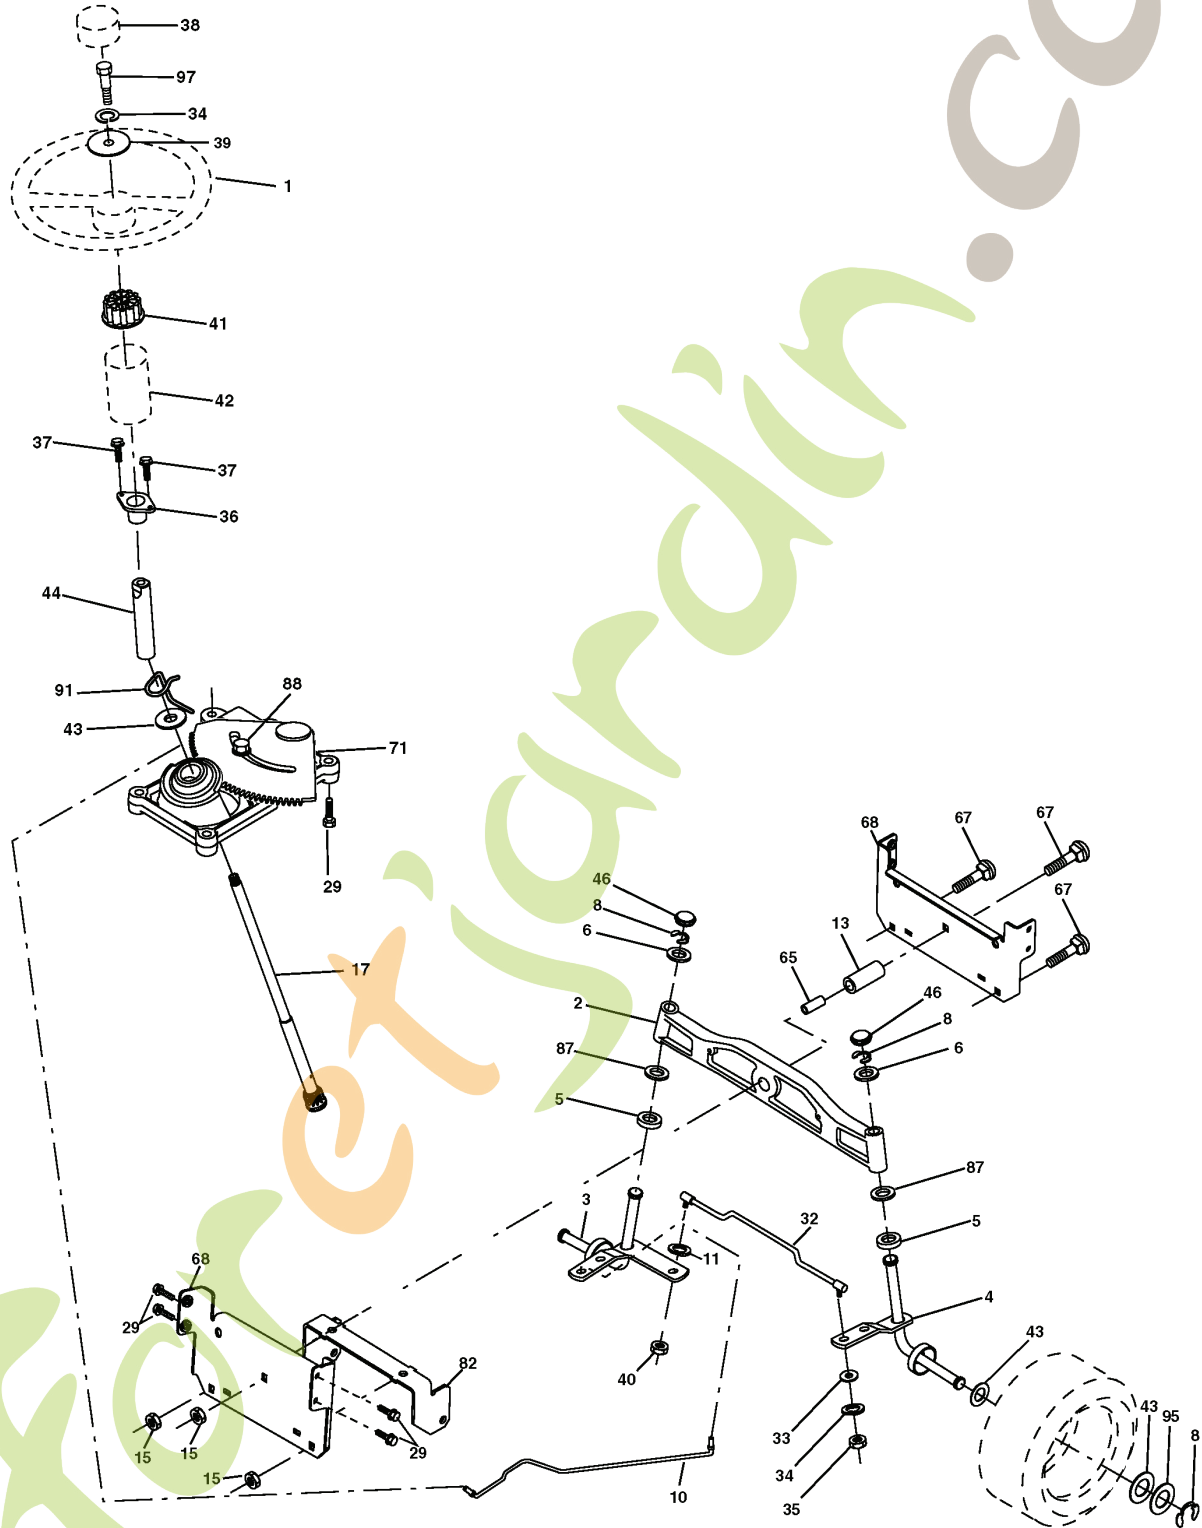

REPAIR PARTS

TRACTOR- -MODEL NO. CT151 (96061006500) PRODUCT NO. 960 61 00-65
ELECTRICAL

REF.	PART NO.	DESCRIPTION	REMARK
1	532144927	BATTERY	
2	874760412	BOLT	
16	532176138	MICRO SWITCH	
21	532175688	HARNES	
22	532004152	BULB	
24	532124780	CABLE	
25	532165987	CABLE	
26	532175158	FUSE	
27	873510400	NUT	
28	532127725	CABLE	
29	532192749	SWITCH.SEAT.DP W/RAMPS	
30	532193350	IGNITION MODULE	
33	532140401	KEY	
34	532110712	SWITCH	
40	532197436	CABLE ASSY	
41	871110408	BOLT	
42	532131563	COVER	
43	532192507	SOLENOID	
48	532140844	ADAPTER	
58	532169419	BUZZER	
59	532180379	SWITCH FBI	
66	817490608	SCREW	
81	532109748	RELAY	
92	532196615	CABLE ASSY	
93	532192540	SCREW	
94	532191834	MODULE.REVERSE.ROS	

NOTE: IF WIRING INSULATED CLIPS WERE REMOVED FOR SERVICING OF UNIT, THEY SHOULD BE REPLACED TO PROPERLY SECURE YOUR WIRING.

NON-REMOVABLE CONNECTIONS

RELAY

03050

ForêtJardin.com

REPAIR PARTS

TRACTOR- -MODEL NO. CT151 (96061006500) PRODUCT NO. 960 61 00-65
ENGINE

forretjardin.com

REPAIR PARTS

TRACTOR- -MODEL NO. CT151 (96061006500) PRODUCT NO. 960 61 00-65
STEERING ASSEMBLY

REF.	PART NO.	DESCRIPTION	REMARK
1	532193651	STEERING WHEEL	
2	532184706	SHAFT	
3	532169840	SPINDLE	
4	532169839	SPINDLE	
5	532124931	WASHER	
6	532121748	WASHER	
8	812000029	RETAINER RING	
10	532175121	ROD	
11	810040600	WASHER	
13	532136518	PIPE	
15	532145212	NUT	
17	532190753	ROD	
29	817000612	SCREW	
32	532170162	ROD	
33	819111216	WASHER	
34	810040500	WASHER	
35	873540500	NUT	
36	532155099	BUSHING	
37	532152927	SCREW	
38	532193652	HUB	
39	819113812	WASHER	
40	876540600	NUT	
41	532186737	ADAPTER	
42	532169634	SLEEVE	
43	532121749	WASHER	
44	532190752	SHAFT	
46	532121232	HUB CAP	
65	532160367	SPACER	
67	872110618	BOLT	
68	532169827	SHAFT	
71	532175146	STEERING GEAR	
82	532199978	SUPPORT ESSIEU AVANT	
87	532173966	WASHER	
88	532175118	BOLT	
91	532175553	SPRING	
95	532188967	WASHER	
97	874780564	BOLT	
	PART NO.		REMARK