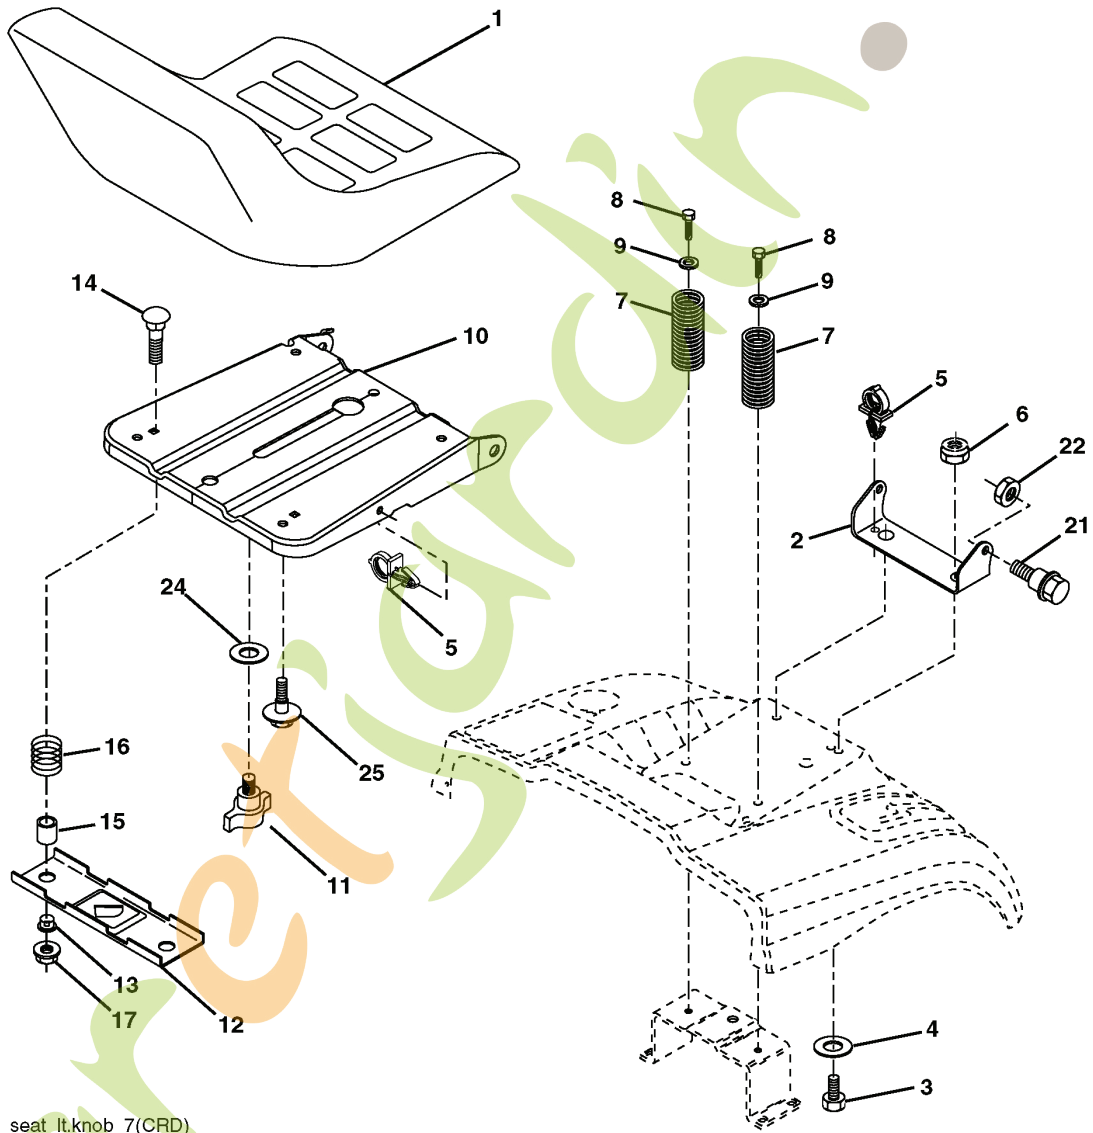

CT151, 96061006500, 960610065, 2006-03

Forêtjardin.com

SPARE PARTS LIST

ForEstjardin.com

REPAIR PARTS

TRACTOR- -MODEL NO. CT151 (96061006500) PRODUCT NO. 960 61 00-65

WHEELS & TIRES

REF.	PART NO.	DESCRIPTION	REMARK
1	532059192	CAP VALVE	
2	532065139	NIPPLE	
3	532106222	TIRE	
4	532059904	HOSE	
5	532138336	RIM	
6	532124957	FITTING	
7	532124959	BEARING	
8	532138337	RIM SPROCKET	
9	532106268	TIRE	
10	532124926	HOSE	
11	532175039	HUB CAP	
-	532144334	SEALING FOAM	

ForEstjardin.com

ILLUSTRATED PARTS LIST

MFQD NO. 96061006500

CUSTOMER CATALOG NO. CT151

PRODUCT NO. 960 61 00-65

401023

REF.	PART NO.	DESCRIPTION	REMARK
531 02 95-01	531029501	AIR FILTER	
531 02 98-62	531029862	FILTER	
532 18 02-17	532180217	BELT	
531 02 95-03	531029503	FILTER	
532 18 63-85	532186385	BLADE	
532 18 63-87	532186387	BLADE	
532 18 63-88	532186388	BLADE	
531 02 95-04	531029504	SPARK PLUG	
532 16 56-31	532165631	BELT	
532 18 63-86	532186386	BLADE	

forretjardin.com

REPAIR PARTS

TRACTOR- -MODEL NO. CT151 (96061006500) PRODUCT NO. 960 61 00-65
SEAT ASSEMBLY

seat_lt.knob_7(CRD)

REF.	PART NO.	DESCRIPTION	REMARK
1	532190120	SIEGE CONDUCTEUR	
2	532140551	BRACKET	
3	871110616	SCREW	
4	819131610	WASHER	
5	532145006	CLIP	
6	873800600	NUT	
7	532124181	SPRING	
8	817000616	SCREW	
9	819131614	WASHER	
10	532195530	BERCEAU DE SIEGE CONDUCTEUR	
11	532166369	WING NUT	
12	532174648	BRACKET	
13	532121248	BUSHING	
14	872050412	BOLT	
15	532134300	SPACER	
16	532121250	SPRING	
17	532123976	LOCKNUT	
21	532171852	BOLT	
22	873800500	LOCK NUT	
24	819171912	WASHER	
25	532127018	BOLT	