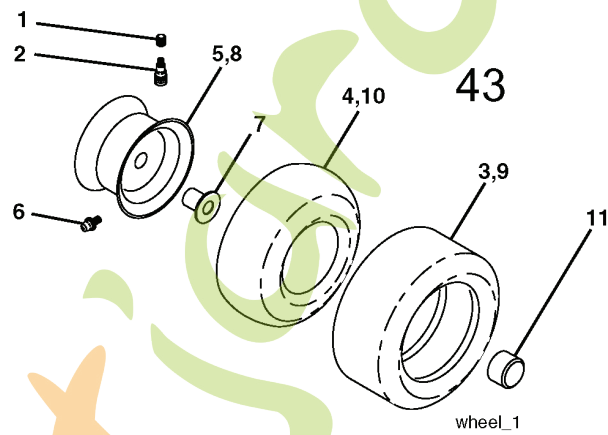

CT151, 96061006500, 960610065, 2006-03

Forêtjardin.com

SPARE PARTS LIST

ForEstjardin.com

REPAIR PARTS

TRACTOR- -MODEL NO. CT151 (96061006500) PRODUCT NO. 960 61 00-65

WHEELS & TIRES

REF.	PART NO.	DESCRIPTION	REMARK
1	532059192	CAP VALVE	
2	532065139	NIPPLE	
3	532106222	TIRE	
4	532059904	HOSE	
5	532138336	RIM	
6	532124957	FITTING	
7	532124959	BEARING	
8	532138337	RIM SPROCKET	
9	532106268	TIRE	
10	532124926	HOSE	
11	532175039	HUB CAP	
-	532144334	SEALING FOAM	

ForEstjardin.com

ILLUSTRATED PARTS LIST

MFQD NO. 96061006500

CUSTOMER CATALOG NO. CT151

PRODUCT NO. 960 61 00-65

401023

REF.	PART NO.	DESCRIPTION	REMARK
531 02 95-01	531029501	AIR FILTER	
531 02 98-62	531029862	FILTER	
532 18 02-17	532180217	BELT	
531 02 95-03	531029503	FILTER	
532 18 63-85	532186385	BLADE	
532 18 63-87	532186387	BLADE	
532 18 63-88	532186388	BLADE	
531 02 95-04	531029504	SPARK PLUG	
532 16 56-31	532165631	BELT	
532 18 63-86	532186386	BLADE	

forretjardin.com

REPAIR PARTS

TRACTOR- -MODEL NO. CT151 (96061006500) PRODUCT NO. 960 61 00-65
SEAT ASSEMBLY

seat_lt.knob_7(CRD)

REF.	PART NO.	DESCRIPTION	REMARK
1	532190120	SIEGE CONDUCTEUR	
2	532140551	BRACKET	
3	871110616	SCREW	
4	819131610	WASHER	
5	532145006	CLIP	
6	873800600	NUT	
7	532124181	SPRING	
8	817000616	SCREW	
9	819131614	WASHER	
10	532195530	BERCEAU DE SIEGE CONDUCTEUR	
11	532166369	WING NUT	
12	532174648	BRACKET	
13	532121248	BUSHING	
14	872050412	BOLT	
15	532134300	SPACER	
16	532121250	SPRING	
17	532123976	LOCKNUT	
21	532171852	BOLT	
22	873800500	LOCK NUT	
24	819171912	WASHER	
25	532127018	BOLT	