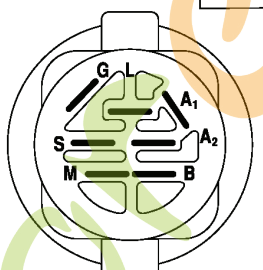

REPAIR PARTS

TRACTOR- -MODEL NO. CT151 (96061006500) PRODUCT NO. 960 61 00-65
ELECTRICAL

REF.	PART NO.	DESCRIPTION	REMARK
1	532144927	BATTERY	
2	874760412	BOLT	
16	532176138	MICRO SWITCH	
21	532175688	HARNES	
22	532004152	BULB	
24	532124780	CABLE	
25	532165987	CABLE	
26	532175158	FUSE	
27	873510400	NUT	
28	532127725	CABLE	
29	532192749	SWITCH.SEAT.DP W/RAMPS	
30	532193350	IGNITION MODULE	
33	532140401	KEY	
34	532110712	SWITCH	
40	532197436	CABLE ASSY	
41	871110408	BOLT	
42	532131563	COVER	
43	532192507	SOLENOID	
48	532140844	ADAPTER	
58	532169419	BUZZER	
59	532180379	SWITCH FBI	
66	817490608	SCREW	
81	532109748	RELAY	
92	532196615	CABLE ASSY	
93	532192540	SCREW	
94	532191834	MODULE.REVERSE.ROS	

forretjardin.com

REPAIR PARTS

TRACTOR- -MODEL NO. CT151 (96061006500) PRODUCT NO. 960 61 00-65
BAGGER

Bagger Asy (CRD)_11

REF.	PART NO.	DESCRIPTION	REMARK
1	532165249	ROD	
3	532123976	LOCKNUT	
4	532169916	HANDLE	
5	874981024	SCREW	
6	874981032	SCREW	
7	873401000	NUT	
8	532181095	COVER	
9	872140418	BOLT	
10	532181282	TUBE	
11	532165719	ROD	
12	532188848	BRACKET	
14	874520636	BOLT	
16	873900600	NUT	
15	532124670	RETAINER RING	
17	872140506	BOLT	
19	873900500	NUT	
20	532188847	BRACKET	
21	532193838	BAG	
22	532165781	CLAMP	
24	532165783	FRAME	
25	532193705	PIPE	
28	532165787	HANDLE	
31	532169484	PIN	
32	532126875	RIVET	
33	532165571	PLUG	
34	532165570	HANDLE	
35	532165572	PIN RETAINING SCREW	
36	819132012	WASHER	
37	532175401	PLUG	
38	872010520	BOLT	
39	532180985	SEAL	
41	532169683	BRACKET	
43	532174083	PLUG	
44	532193312	PIN CLEVIS	
46	872110510	BOLT	
47	532193704	PIPE	
49	532193305	ROD	
50	873800500	LOCK NUT	
51	532199903	LATCH	
52	872110406	BOLT	
53	873510400	NUT	

forretjardih.com

TRACTOR- -MODEL NO. CT151 (96061006500) PRODUCT NO. 960 61 00-65 SCHEMATIC

IGNITION SWITCH

POSITION	CIRCUIT	"MAKE"
OFF	M+G+A1	
RUN/OVERRIDE	B+A1	
RUN	B+A1	L+A2
START	B + S + A1	

WIRING INSULATED CLIPS