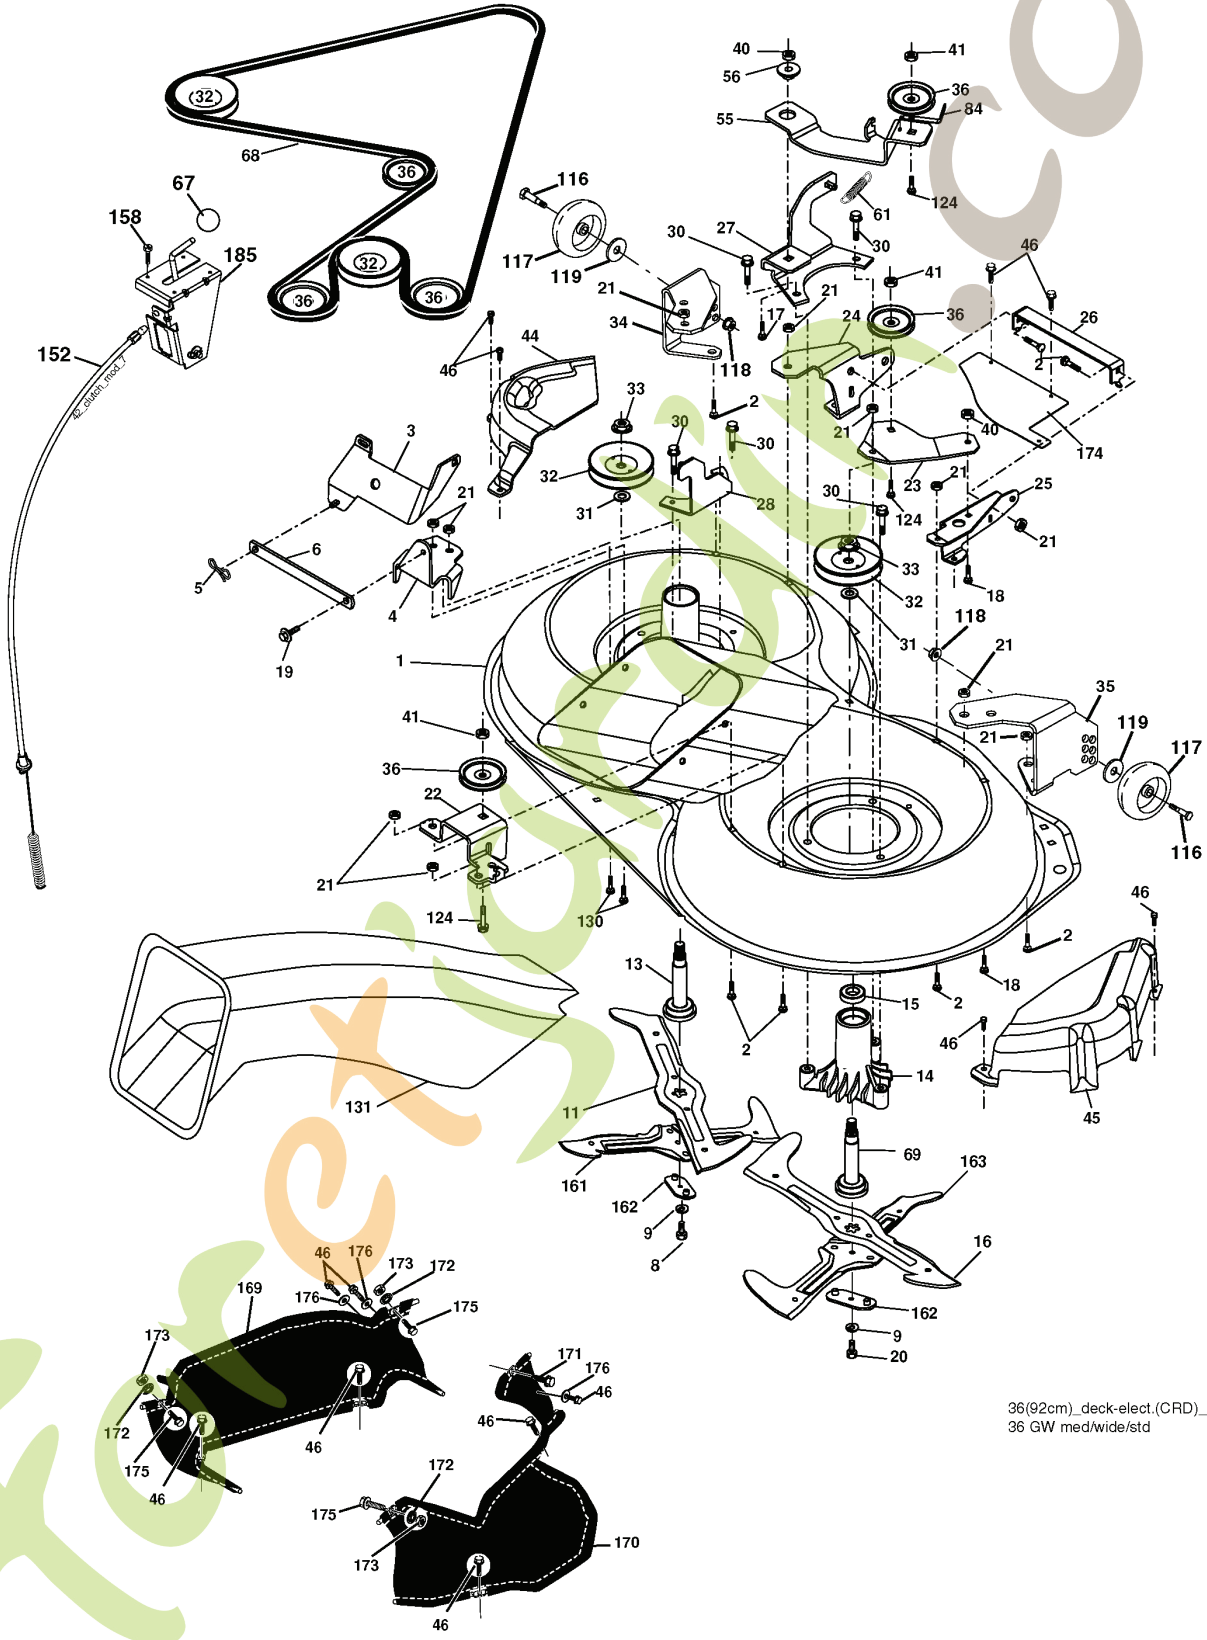

REPAIR PARTS

TRACTOR- -MODEL NO. CT151 (96061006500) PRODUCT NO. 960 61 00-65
MOWER

36(92cm)_deck-elect.(CRD)_2
36 GW med/wide/std

REF.	PART NO.	DESCRIPTION	REMARK
1	532400108	HOUSING	
2	872140506	BOLT	
3	532165569	BRACKET	
4	532165558	BRACKET	
5	532124670	RETAINER RING	
6	532165557	ROD	
8	532181712	BOLT	
9	810030600	WASHER	
11	532186385	BLADE	
13	532137645	SHAFT	
14	532128774	BEARING HOUSING	
15	532110485	BEARING	
16	532186386	BLADE	
17	872140610	BOLT	
18	872110606	BOLT	
19	532132827	SPEC. BOLT	
20	532181713	BOLT	
21	873680500	NUT	
22	532199590	BRACKET	
23	532165446	PLATE	
24	532165242	BRACKET	
25	532165244	BRACKET	
26	532400110	SUPPORT	
27	532165568	BRACKET	
28	532165567	BRACKET	
30	532173984	SCREW	
31	532187690	WASHER	
32	532175707	MANDREL PULLEY	
33	532400234	NUT	
34	532400107	BRACKET	
35	532400106	BRACKET	
36	532146763	PULLEY	
40	873680600	NUT	
41	873900600	NUT	
44	532175538	COVER	
45	532175539	COVER	
46	532137729	SCREW	
55	532199498	ARM	
56	532165723	SPACER	
61	532199486	SPRING	
67	532106932	KNOB	
68	532180217	BELT	
69	532165482	SHAFT	
84	532156085	BELT GUIDE	
116	532184219	BOLT	
117	532174873	WHEEL	
118	873930600	NUT	
119	819121414	WASHER	
124	872110612	BOLT	
130	872110506	BOLT	
131	532165661	PIPE	
152	532176074	WIRE	
158	817720408	SCREW	
161	532186387	BLADE	
162	532180878	ADAPTER	
163	532186388	BLADE	
169	532400274	GUARD	
170	532400275	PROTECTOR	
171	817490608	SCREW	
172	532401220	STARLOCK 3/8	
173	873800600	NUT	
174	532400241	PROTECTOR	
175	872110608	BOLT	
176	819091416	WASHER	
185	532188234	CABLE	
-	532181857	BEARING HOUSING	
-	532181858	BEARING HOUSING	
-	532401373	CUTTING DECK