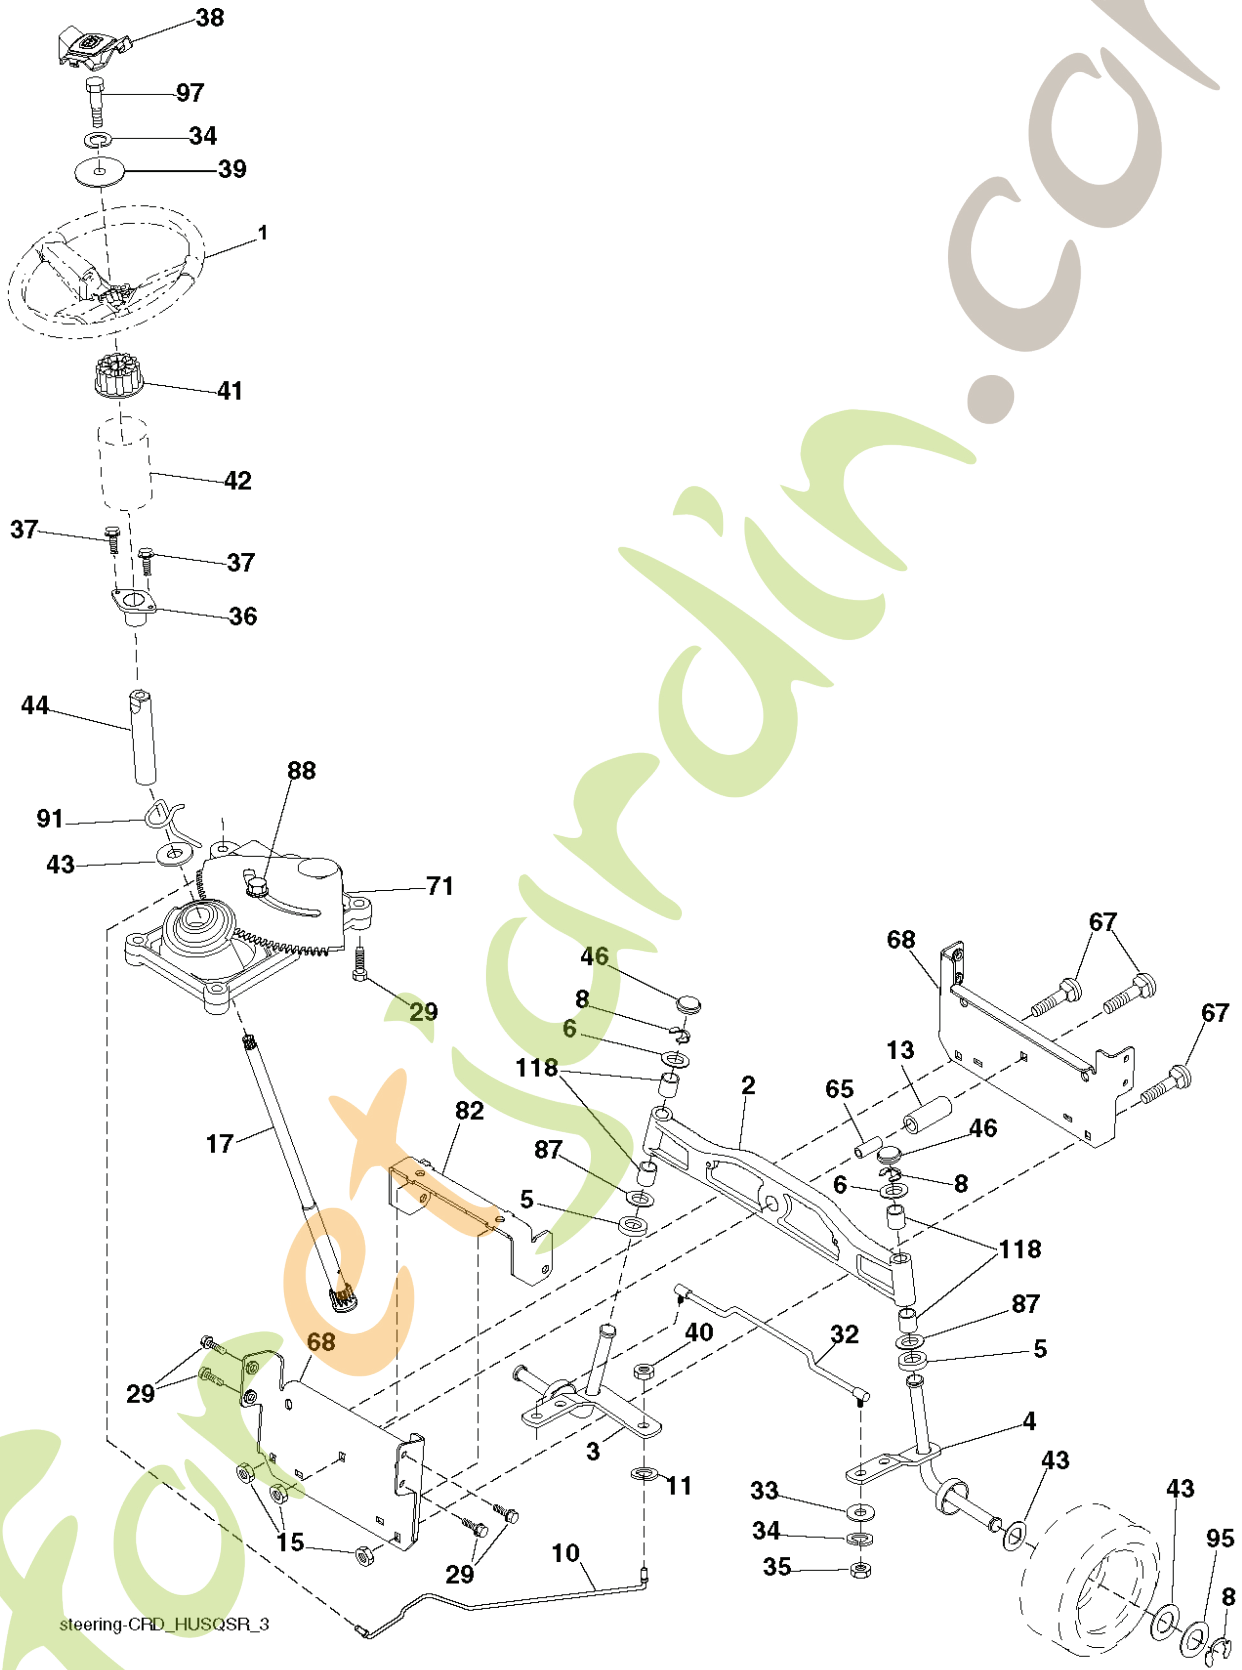

steering-CRD_HUSQSR_3

REF.	PART NO.	DESCRIPTION	REMARK	QTY.	KIT
1	532416480	STEERING WHEEL		1	
2	532193542	AXLE		1	
3	532169840	SPINDLE		1	
4	532169839	SPINDLE		1	
5	532124931	WASHER		1	
6	532121748	WASHER		1	
8	812000029	RETAINER RING		1	
10	532175121	ROD		1	
11	810040600	WASHER		1	
13	532136518	PIPE		1	
15	532145212	NUT		1	
17	532190753	ROD		1	
29	817000612	SCREW		1	
32	532171888	ROD		1	
33	819111216	WASHER		1	
34	810040500	WASHER		1	
35	873540500	NUT		1	
36	532155099	BUSHING		1	
37	532152927	SCREW		1	
38	532415987	KNOB		1	
39	819113812	WASHER		1	
40	873540600	NUT		1	
41	532186737	ADAPTER		1	
42	532411139	STEERING COLUMN TUBE		1	
43	532121749	WASHER		1	
44	532190752	SHAFT		1	
46	532121232	HUB CAP		1	
65	532414736	SPACER		1	
67	872110618	BOLT		1	
68	532169827	SHAFT		1	
71	532175146	STEERING GEAR		1	
82	532199978	SUPPORT ESSIEU AVANT		1	
87	532173966	WASHER		1	
88	532175118	BOLT		1	
91	532175553	SPRING		1	
95	532188967	WASHER		1	
97	532428982	BOLT		1	
118	532406013	BEARING		1	
	PART NO.		REMARK		KIT

forretjardin.com