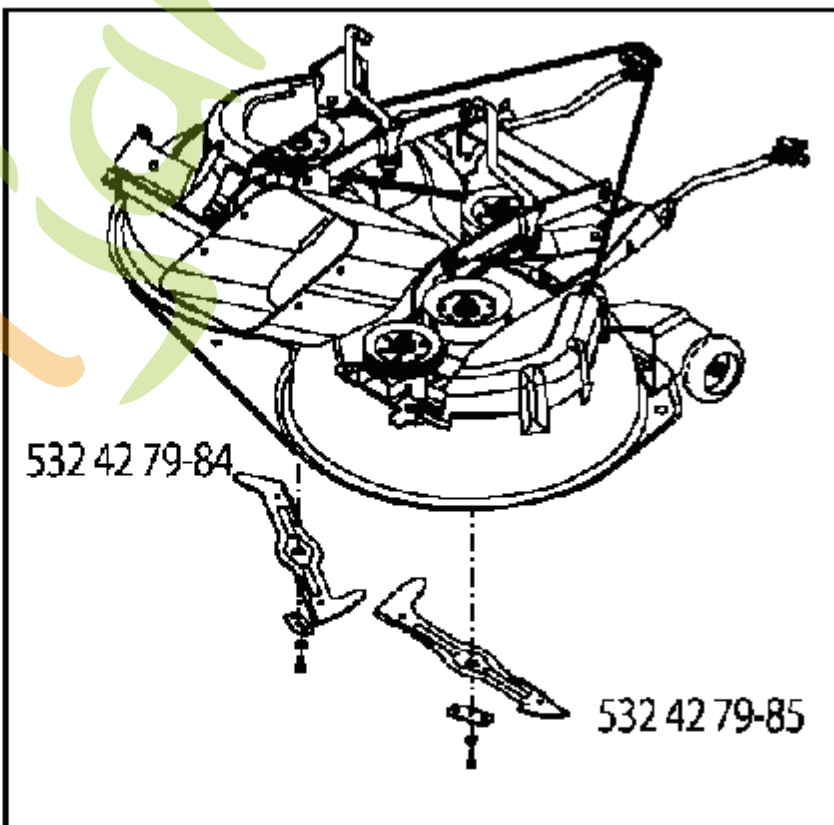

REF.	PART NO.	DESCRIPTION	REMARK	QTY.	KIT
1	532163465	BATTERY		1	
2	874760412	BOLT		1	
16	532176138	MICRO SWITCH		1	
21	532400252	HARNESS		1	
22	532004152	BULB		1	
24	532421299	CABLE		1	
25	532165987	CABLE		1	
26	532175158	FUSE		1	
27	873510400	NUT		1	
28	532127725	CABLE		1	
29	532192749	SWITCH.SEAT.DP W/RAMPS		1	
30	532193350	IGNITION MODULE		1	
33	532411935	KEY		1	
34	532110712	SWITCH		1	
40	532197434	CABLE ASSY		1	
41	871110408	BOLT		1	
42	532131563	COVER		1	
43	532192507	SOLENOID		1	
48	532140844	ADAPTER		1	
50	532174651	SWITCH		1	
52	532141940	WIRE		1	
58	532169419	BUZZER		1	
59	532180379	SWITCH FBI		1	
66	817490608	SCREW		1	
79	532175252	LAMPHOLDER		1	
81	532109748	RELAY		1	
92	532196615	CABLE ASSY		1	
93	532192540	SCREW		1	
94	532191834	MODULE.REVERSE.ROS		1	

forretjardn.com