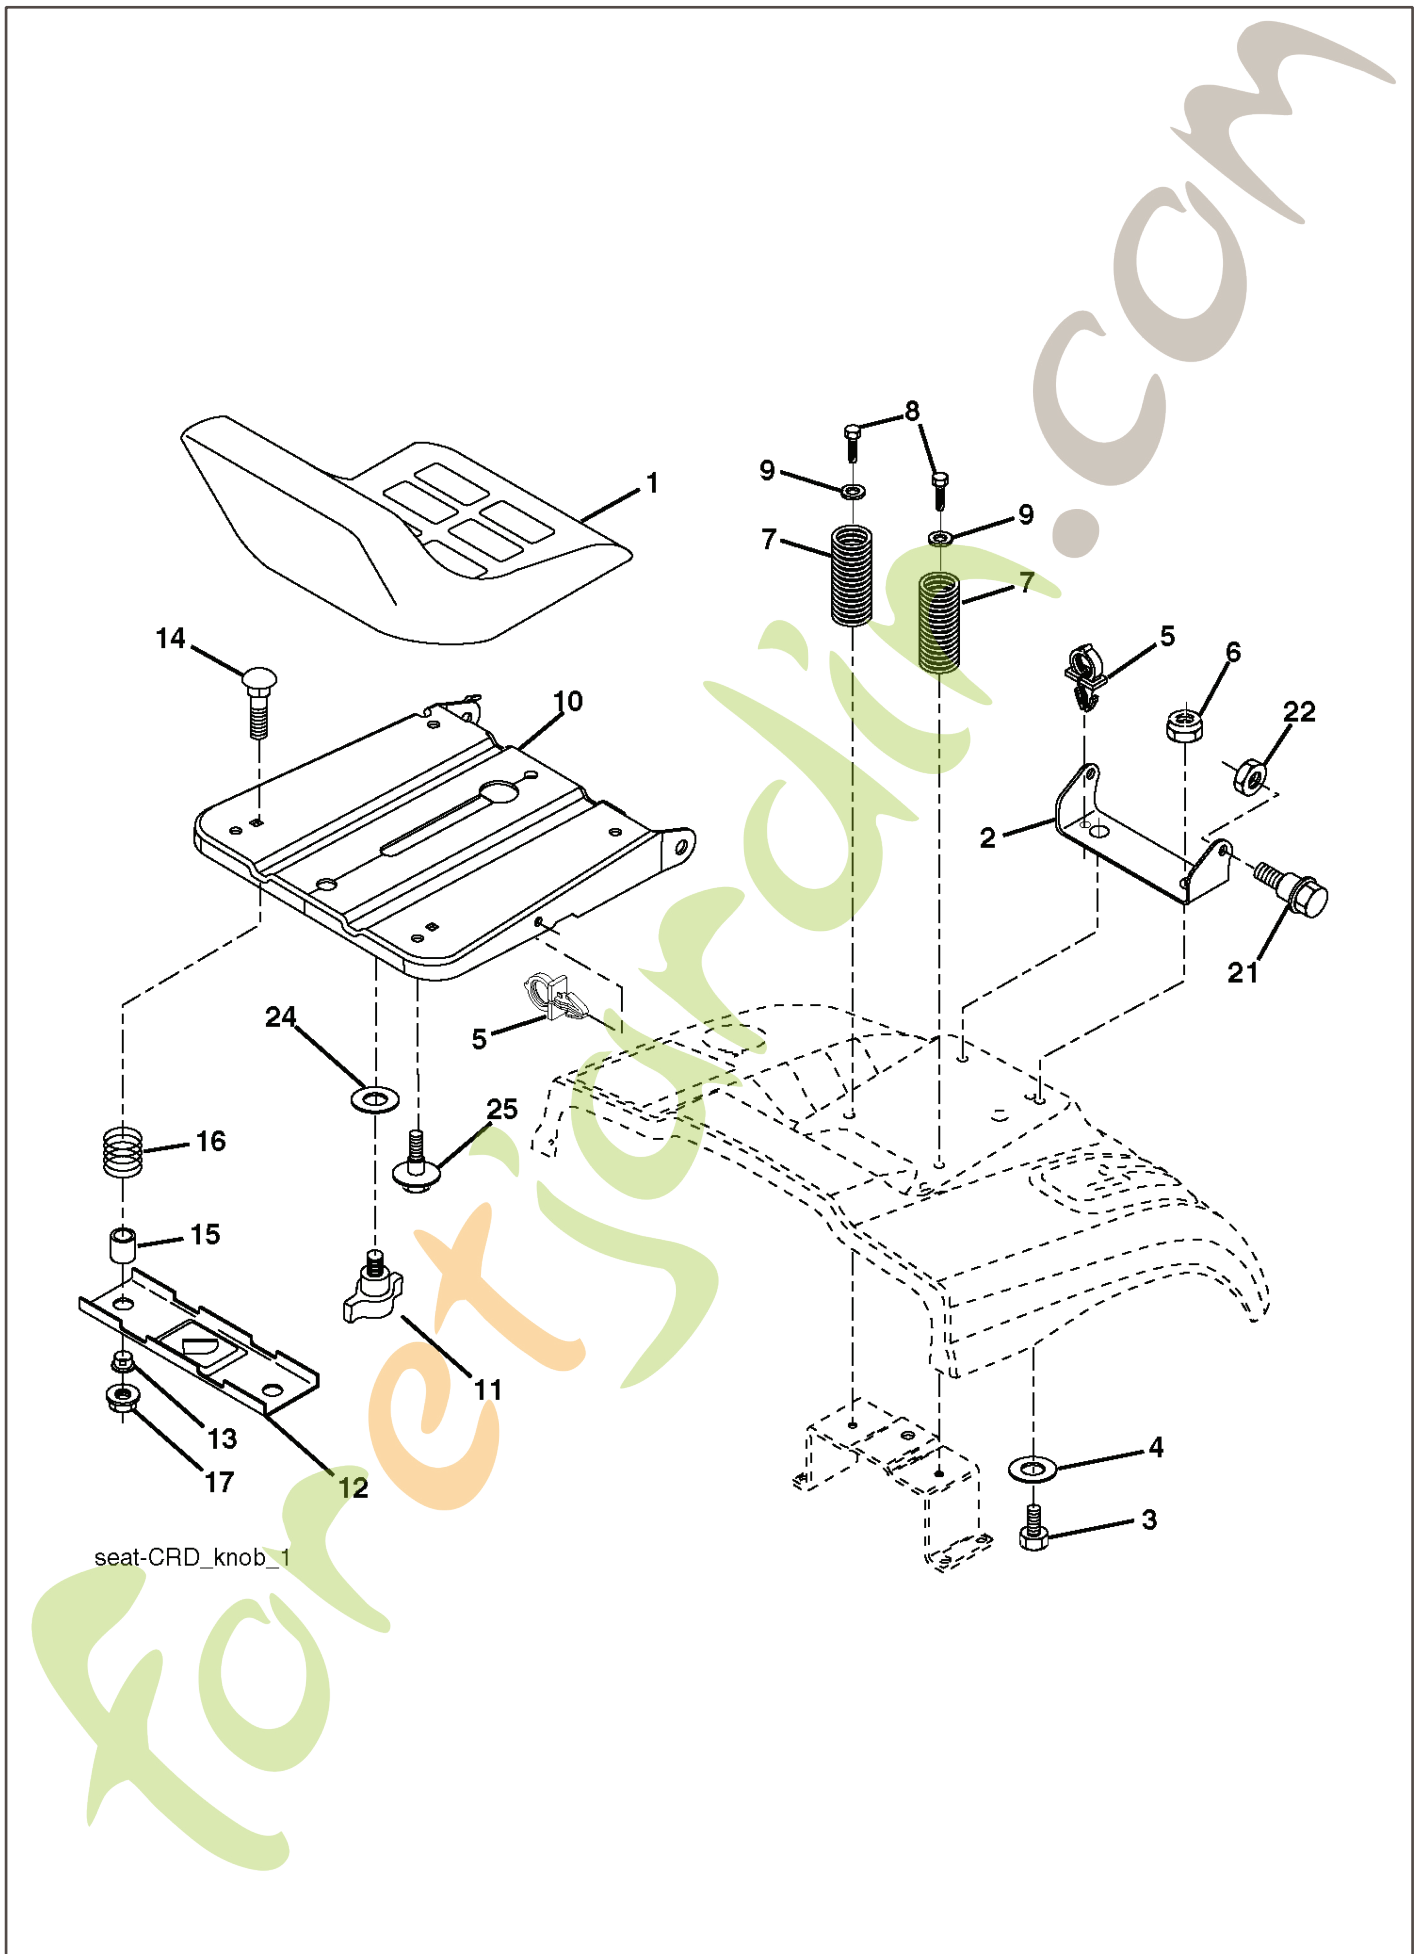

03048

PTO SWITCH

POSITION	CIRCUIT
OFF	C+G, B+H
ON	C+F, B+E, A+D

RELAY

NON-REMOVABLE CONNECTIONS

REMOVABLE CONNECTIONS

ForêtJardin.com

seat-CRD_knob_1