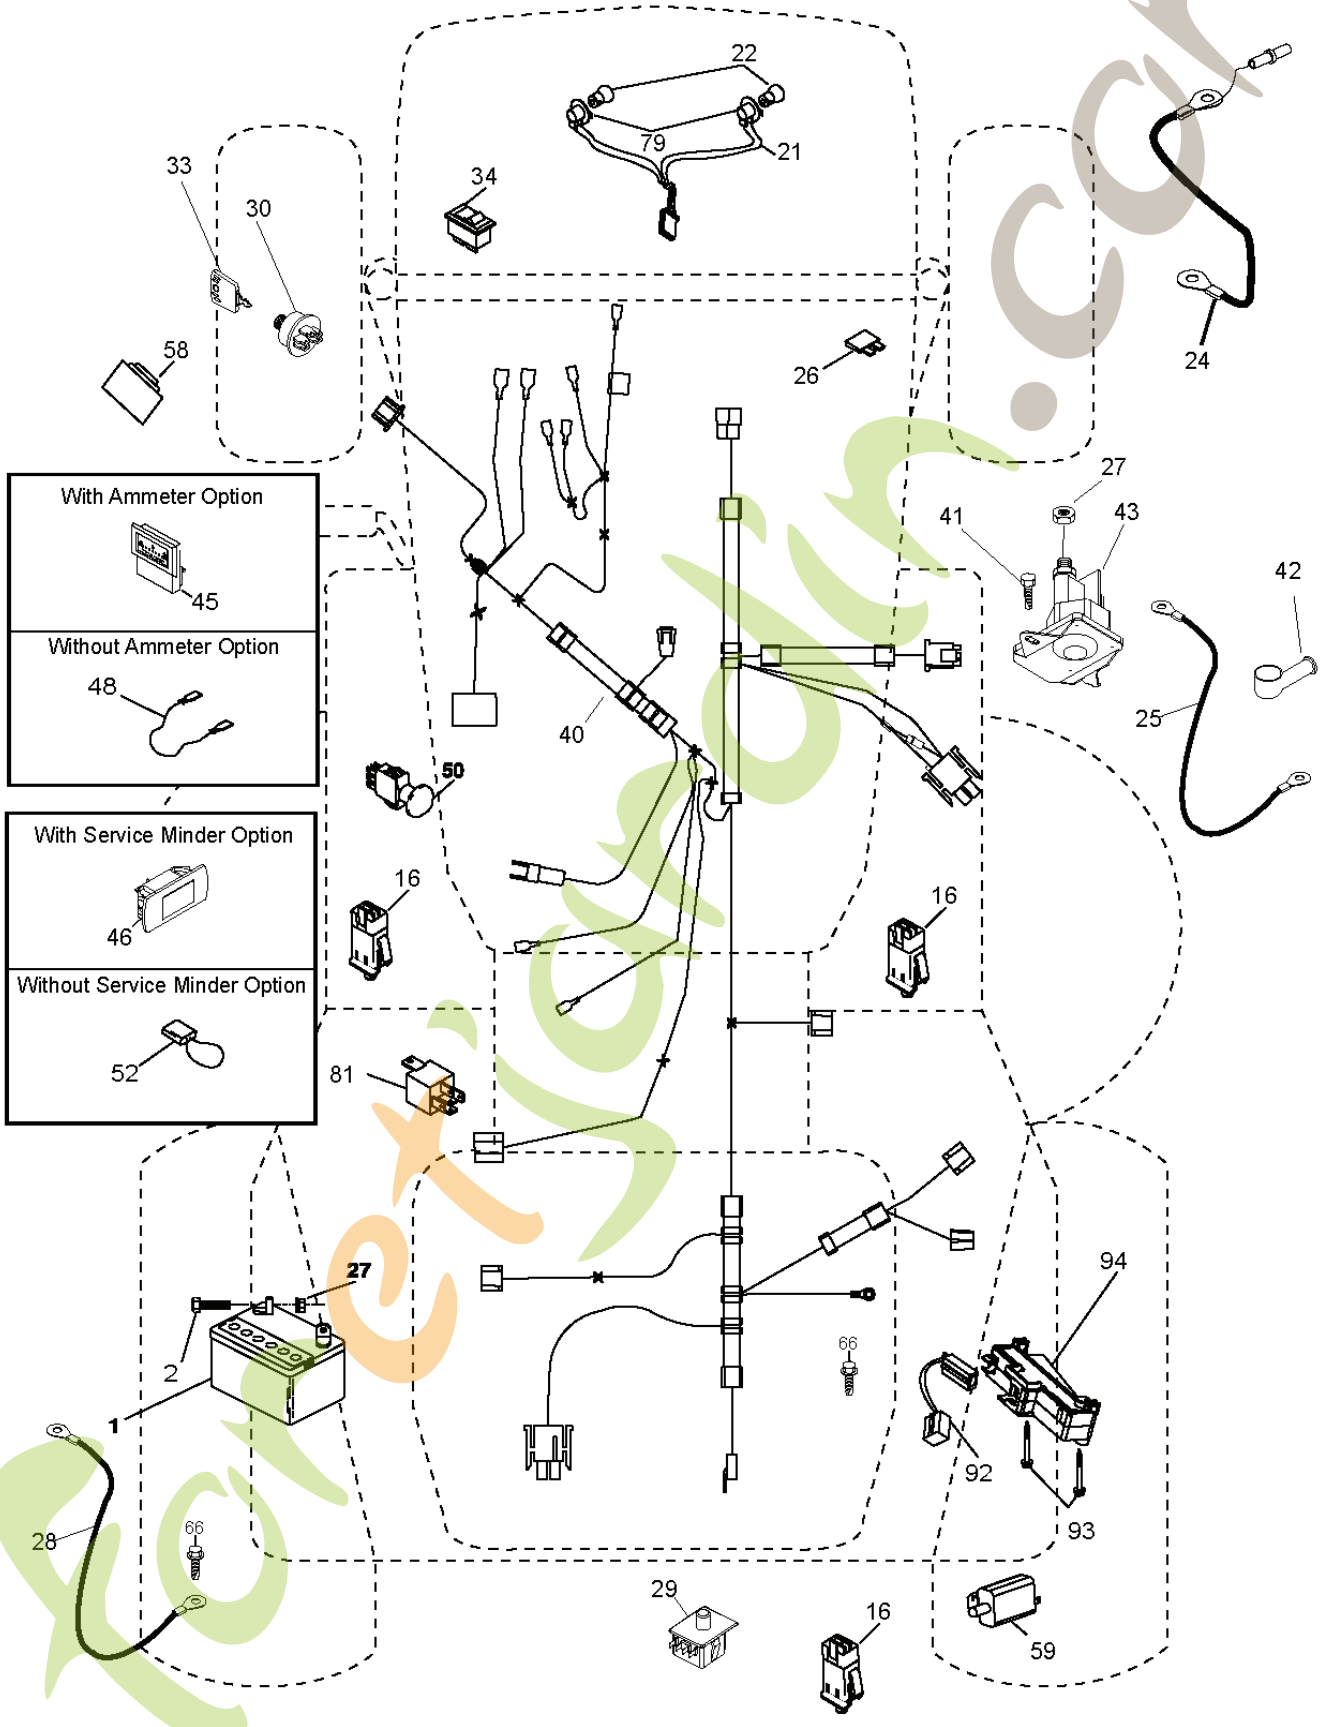

REF.	PART NO.	DESCRIPTION	REMARK	QTY.	KIT
1	532190120	SIEGE CONDUCTEUR		1	
2	532140551	BRACKET		1	
3	871110616	SCREW		1	
4	819131610	WASHER		1	
5	532145006	CLIP		1	
6	873800600	NUT		1	
7	532124181	SPRING		1	
8	817000616	SCREW		1	
9	819131614	WASHER		1	
10	532195530	BERCEAU DE SIEGE CONDUCTEUR		1	
11	532166369	WING NUT		1	
12	532174648	BRACKET		1	
13	532121248	BUSHING		1	
14	872050412	BOLT		1	
15	532134300	SPACER		1	
16	532121250	SPRING		1	
17	532123976	LOCKNUT		1	
21	532171852	BOLT		1	
22	873800500	LOCK NUT		1	
24	819171912	WASHER		1	
25	532127018	BOLT		1	

ForêtJardin.com

forret's.com

REF.	PART NO.	DESCRIPTION	REMARK	QTY.	KIT
1	532059192	CAP VALVE		1	
2	532065139	NIPPLE		1	
3	532106222	TIRE	Front 15 x 6.0 - 6	1	
4	532059904	HOSE	Front	1	
5	532138336	RIM	Front 6"	1	
6	532124957	FITTING	(Front Wheel Only)	1	
7	532124959	BEARING	(Front Wheel Only)	1	
8	532138337	RIM SPROCKET	Rear 8"	1	
9	532420531	TIRE	Rear 18 x 9.5-8	1	
10	532124926	HOSE	Rear 9.5 x 8	1	
11	532175039	HUB CAP		1	
--	532144334	SEALING FOAM		1	

ForretJardin.com

C03

REF.	PART NO.	DESCRIPTION	REMARK	QTY.	KIT
1	532163465	BATTERY		1	
2	874760412	BOLT		1	
16	532176138	MICRO SWITCH		1	
21	532400252	HARNESS		1	
22	532004152	BULB		1	
24	532421299	CABLE		1	
25	532165987	CABLE		1	
26	532175158	FUSE		1	
27	873510400	NUT		1	
28	532127725	CABLE		1	
29	532192749	SWITCH.SEAT.DP W/RAMPS		1	
30	532193350	IGNITION MODULE		1	
33	532411935	KEY		1	
34	532110712	SWITCH		1	
40	532197434	CABLE ASSY		1	
41	871110408	BOLT		1	
42	532131563	COVER		1	
43	532192507	SOLENOID		1	
48	532140844	ADAPTER		1	
50	532174651	SWITCH		1	
52	532141940	WIRE		1	
58	532169419	BUZZER		1	
59	532180379	SWITCH FBI		1	
66	817490608	SCREW		1	
79	532175252	LAMPHOLDER		1	
81	532109748	RELAY		1	
92	532196615	CABLE ASSY		1	
93	532192540	SCREW		1	
94	532191834	MODULE.REVERSE.ROS		1	