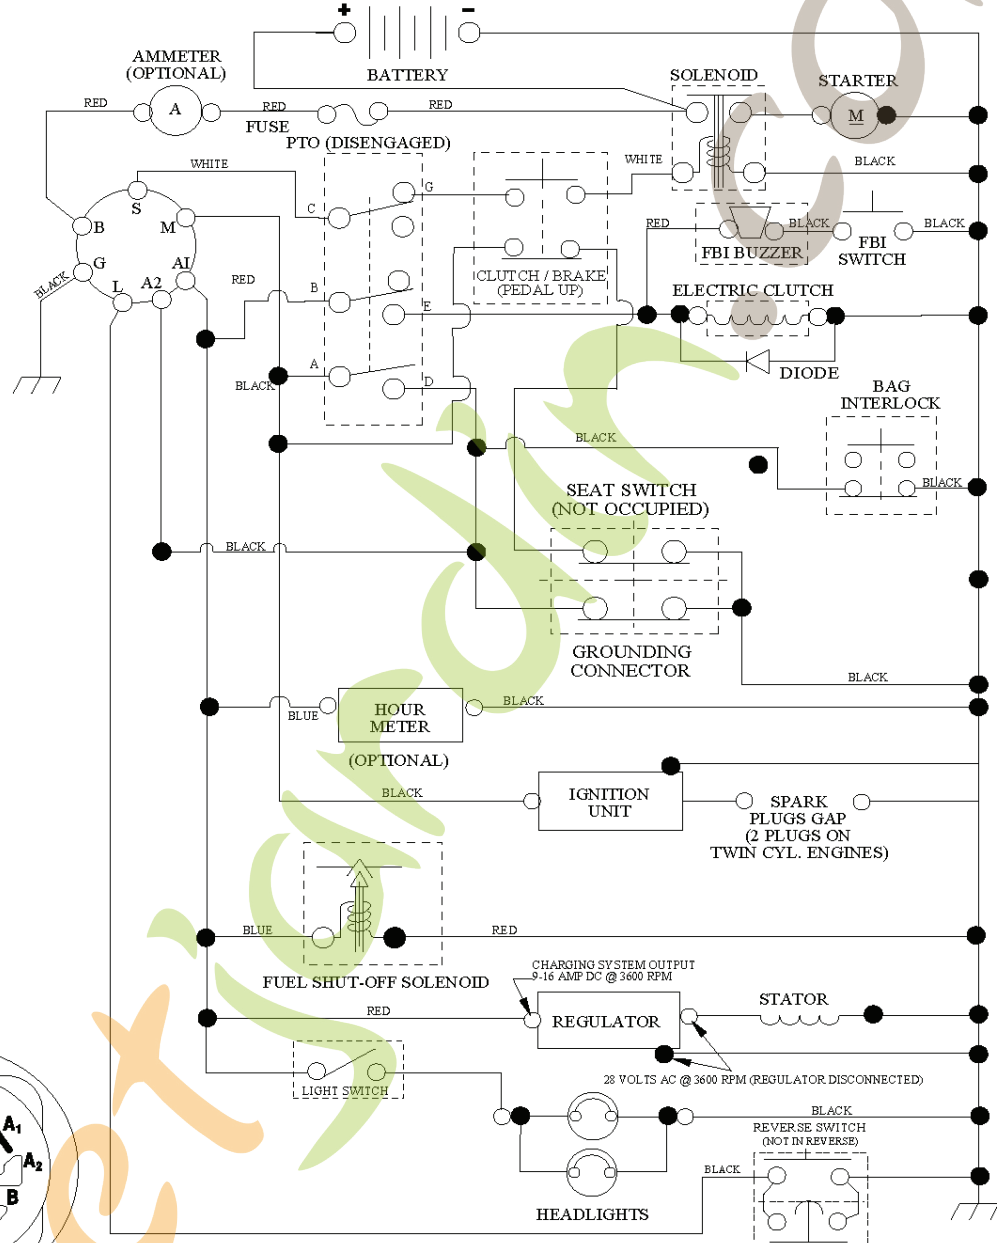

Forretjardin.com

29

OPTIONAL EQUIPMENT
Spark Arrester

engine-CRD_Kohl_3

REF.	PART NO.	DESCRIPTION	REMARK	QTY.	KIT
1	532183897	CONTROL		1	
2	532416358	SCREW		1	
3	000000000	W/O DESCRIPTION	Engine Kohler SV470-0212	1	
4	532188655	MUFFLER		1	
8	532171877	BOLT		1	
13	532185909	GASKET		1	
23	532169837	HEAT SHIELD		1	
29	532137180	SPARK ARRESTER KIT		1	
31	532407545	FUEL TANK		1	
32	532425162	LID		1	
33	532123487	HOSE CLAMP		1	
37	532137040	HOSE		1	
44	817670412	SCREW		1	
45	817000612	SCREW		1	
46	819091416	WASHER		1	
72	532192334	SCREW		1	
81	873510400	NUT		1	
91	532187495	BUSHING		1	
105	817120616	SCREW		1	
117	532188654	TUBE EXHAUST		1	
122	532421922	EXTENSION PIPE		1	

forretjardin.com

REF.	PART NO.	DESCRIPTION	REMARK	QTY.	KIT
1	532404981	PLUNGE		1	
2	532159471	LEVER		1	
3	532105767	PIN RETAINING SCREW		1	
4	812000002	RETAINER RING		1	
5	819211621	WASHER		1	
6	532120183	BEARING		1	
7	532125631	HANDLE		1	
8	532122365	PLUG		1	
11	532139865	LINK		1	
12	532139866	LINK		1	
13	532124670	RETAINER RING		1	
15	532173288	LINK		1	
16	873350800	NUT		1	
17	532175689	BRACKET		1	
18	873800800	NUT		1	
19	532139868	LEVER		1	
20	532194209	SPRING		1	
23	532110807	NUT		1	
24	819131016	WASHER		1	
25	532164024	SPRING		1	
26	532169484	PIN		1	
27	532164543	ROD		1	
28	873350600	NUT		1	
29	532138057	KNOB		1	
30	532150233	TRUNNION		1	
31	532169865	BEARING		1	
32	873540600	NUT		1	
36	532155097	INDICATOR		1	
37	532123935	PLUG		1	
38	817060516	SCREW		1	
40	819112410	WASHER		1	
41	532123934	INDICATOR		1	
49	532145212	NUT		1	
50	532110452	NUT		1	

forretjardn.com

SCH05

IGNITION SWITCH

POSITION	CIRCUIT	"MAKE"
OFF	M+G+A1	
RUN/OVERRIDE	B+A1	
RUN	B+A1	L+A2
START	B+S+A1	

WIRING INSULATED CLIPS
NOTE: IF WIRING INSULATED CLIPS WERE REMOVED FOR SERVICING OF UNIT, THEY SHOULD BE RE-INSTALLED TO PROPERLY SECURE YOUR WIRING.