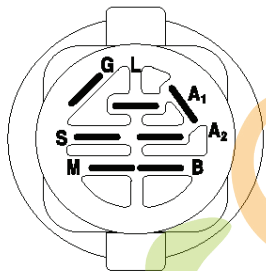

Forretjardin.com

29

OPTIONAL EQUIPMENT
Spark Arrester

engine-CRD_Kohl_3

REF.	PART NO.	DESCRIPTION	REMARK	QTY.	KIT
1	532183897	CONTROL		1	
2	532416358	SCREW		1	
3	000000000	W/O DESCRIPTION	Engine Kohler SV470-0212	1	
4	532188655	MUFFLER		1	
8	532171877	BOLT		1	
13	532185909	GASKET		1	
23	532169837	HEAT SHIELD		1	
29	532137180	SPARK ARRESTER KIT		1	
31	532407545	FUEL TANK		1	
32	532425162	LID		1	
33	532123487	HOSE CLAMP		1	
37	532137040	HOSE		1	
44	817670412	SCREW		1	
45	817000612	SCREW		1	
46	819091416	WASHER		1	
72	532192334	SCREW		1	
81	873510400	NUT		1	
91	532187495	BUSHING		1	
105	817120616	SCREW		1	
117	532188654	TUBE EXHAUST		1	
122	532421922	EXTENSION PIPE		1	

forretjardin.com

REF.	PART NO.	DESCRIPTION	REMARK	QTY.	KIT
1	532404981	PLUNGE		1	
2	532159471	LEVER		1	
3	532105767	PIN RETAINING SCREW		1	
4	812000002	RETAINER RING		1	
5	819211621	WASHER		1	
6	532120183	BEARING		1	
7	532125631	HANDLE		1	
8	532122365	PLUG		1	
11	532139865	LINK		1	
12	532139866	LINK		1	
13	532124670	RETAINER RING		1	
15	532173288	LINK		1	
16	873350800	NUT		1	
17	532175689	BRACKET		1	
18	873800800	NUT		1	
19	532139868	LEVER		1	
20	532194209	SPRING		1	
23	532110807	NUT		1	
24	819131016	WASHER		1	
25	532164024	SPRING		1	
26	532169484	PIN		1	
27	532164543	ROD		1	
28	873350600	NUT		1	
29	532138057	KNOB		1	
30	532150233	TRUNNION		1	
31	532169865	BEARING		1	
32	873540600	NUT		1	
36	532155097	INDICATOR		1	
37	532123935	PLUG		1	
38	817060516	SCREW		1	
40	819112410	WASHER		1	
41	532123934	INDICATOR		1	
49	532145212	NUT		1	
50	532110452	NUT		1	

forretjardn.com

SCH05

IGNITION SWITCH

POSITION	CIRCUIT	"MAKE"
OFF	M+G+A1	
RUN/OVERRIDE	B+A1	
RUN	B+A1	L+A2
START	B+S+A1	

WIRING INSULATED CLIPS
NOTE: IF WIRING INSULATED CLIPS WERE REMOVED FOR SERVICING OF UNIT, THEY SHOULD BE RE-INSTALLED TO PROPERLY SECURE YOUR WIRING.