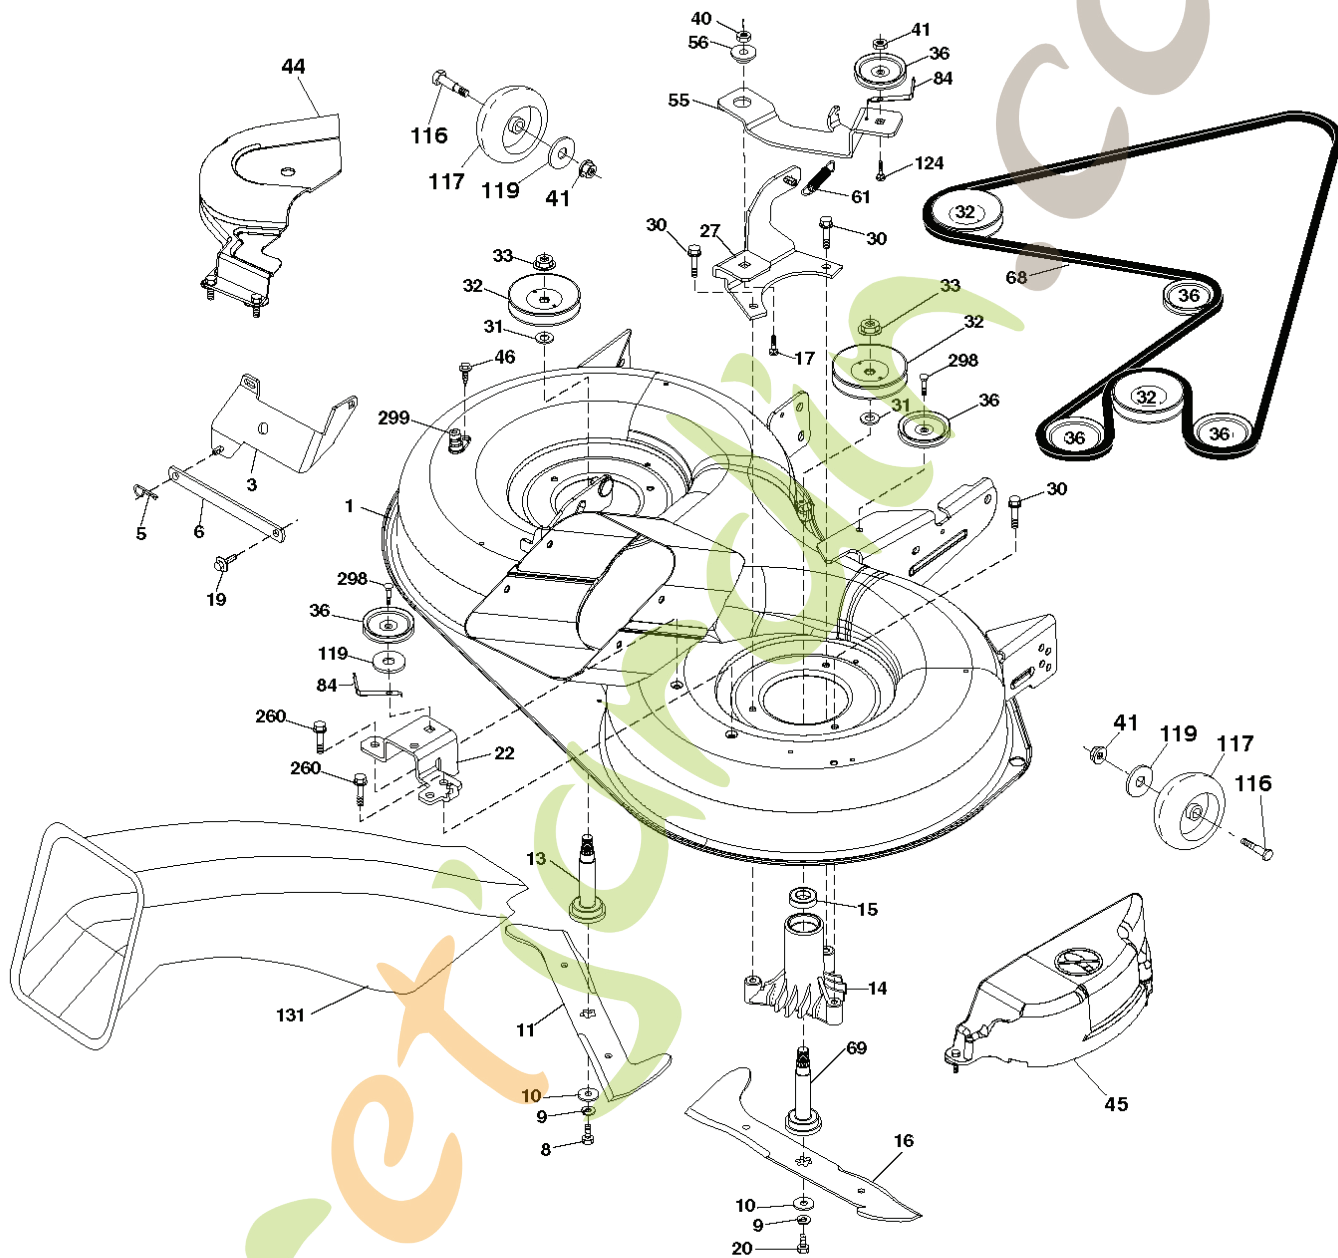

Deck-CRD_97cm_Elect_1_r5

REF.	PART NO.	DESCRIPTION	REMARK	QTY.	KIT
1	532429121	CUTTING DECK		1	
3	532431864	BRACKET		1	
5	532431864	BRACKET		1	
6	532165557	ROD		1	
8	532181712	BOLT		1	
9	810030600	WASHER		1	
10	532140296	WASHER		1	
11	532427984	RIDE ON BLADE		1	
13	532137645	SHAFT		1	
14	532128774	BEARING HOUSING		1	
15	532110485	BEARING		1	
16	532427985	BLADE		1	
17	872140610	BOLT		1	
19	532132827	SPEC. BOLT		1	
20	532181713	BOLT		1	
22	532431169	BRACKET		1	
27	532427981	BRACKET		1	
30	532173984	SCREW		1	
31	532187690	WASHER		1	
32	532153532	PULLEY		1	
33	532400234	NUT		1	
36	532146763	PULLEY		1	
40	873680600	NUT		1	
41	873900600	NUT		1	
44	532434946	COVER		1	
45	532441479	COVER		1	
46	532137729	SCREW		1	
55	532199498	ARM		1	
56	532165723	SPACER		1	
61	532199486	SPRING		1	
68	532429532	BELT		1	
69	532165482	SHAFT		1	
84	532156085	BELT GUIDE		1	
116	532193406	BOLT		1	
117	532174873	WHEEL		1	
119	819132012	WASHER		1	
124	872110612	BOLT		1	
131	532165661	PIPE		1	
260	817670608	SCREW		1	
298	817490628	SCREW		1	
299	532415598	HOSE COUPLING		1	
--	532181857	BEARING HOUSING	Mandrel Assembly (Includes housing, shaft assembly, and bearing only - pulley/nut/washer and blade bolt/washers not included)	1	
--	532181858	BEARING HOUSING		1	
--	532433484	CUTTING DECK	Replacement Mower Complete (Std. Deck - Order separately guage wheel components key nos. 116, 117 & 119)	1	

Forest

forest.com