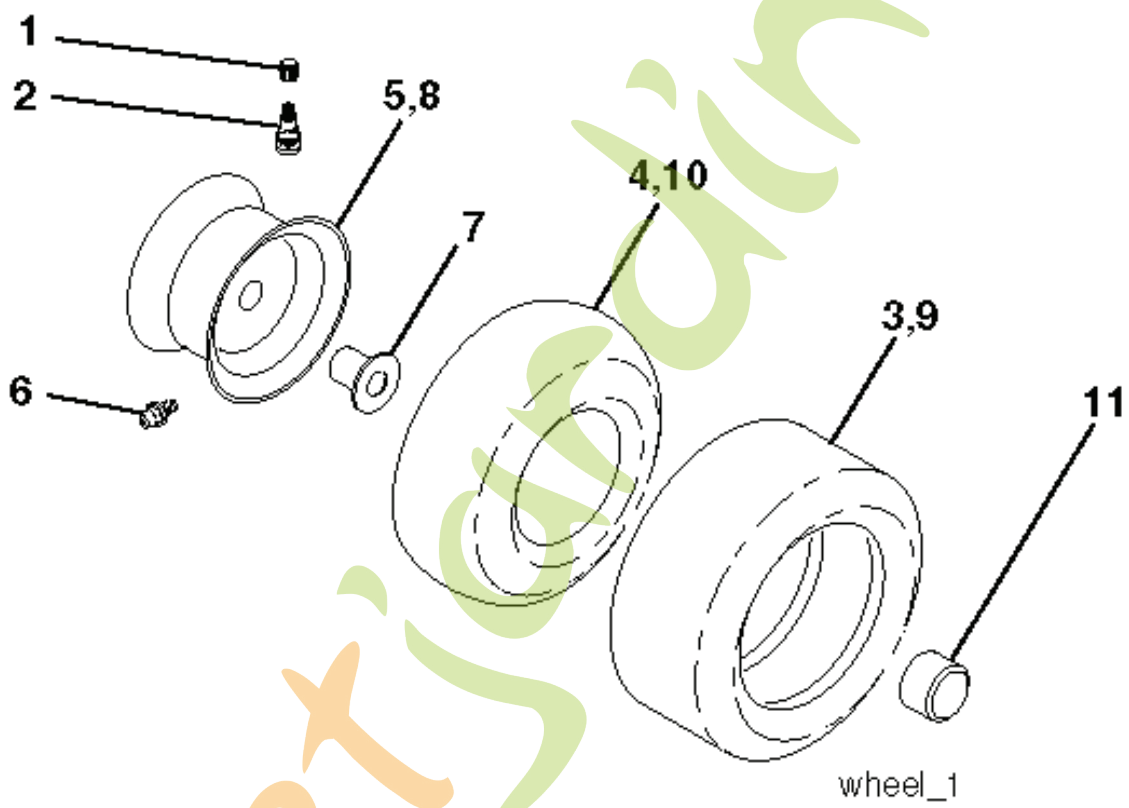

forret's.com

REF.	PART NO.	DESCRIPTION	REMARK	QTY.	KIT
1	532059192	CAP VALVE		1	
2	532065139	NIPPLE		1	
3	532106222	TIRE	Front 15 x 6.0 - 6	1	
4	532059904	HOSE	Front	1	
5	532138336	RIM	Front 6"	1	
6	532124957	FITTING	(Front Wheel Only)	1	
7	532124959	BEARING	(Front Wheel Only)	1	
8	532138337	RIM SPROCKET	Rear 8"	1	
9	532420531	TIRE	Rear 18 x 9.5-8	1	
10	532124926	HOSE	Rear 9.5 x 8	1	
11	532175039	HUB CAP		1	
--	532144334	SEALING FOAM		1	

ForretJardin.com