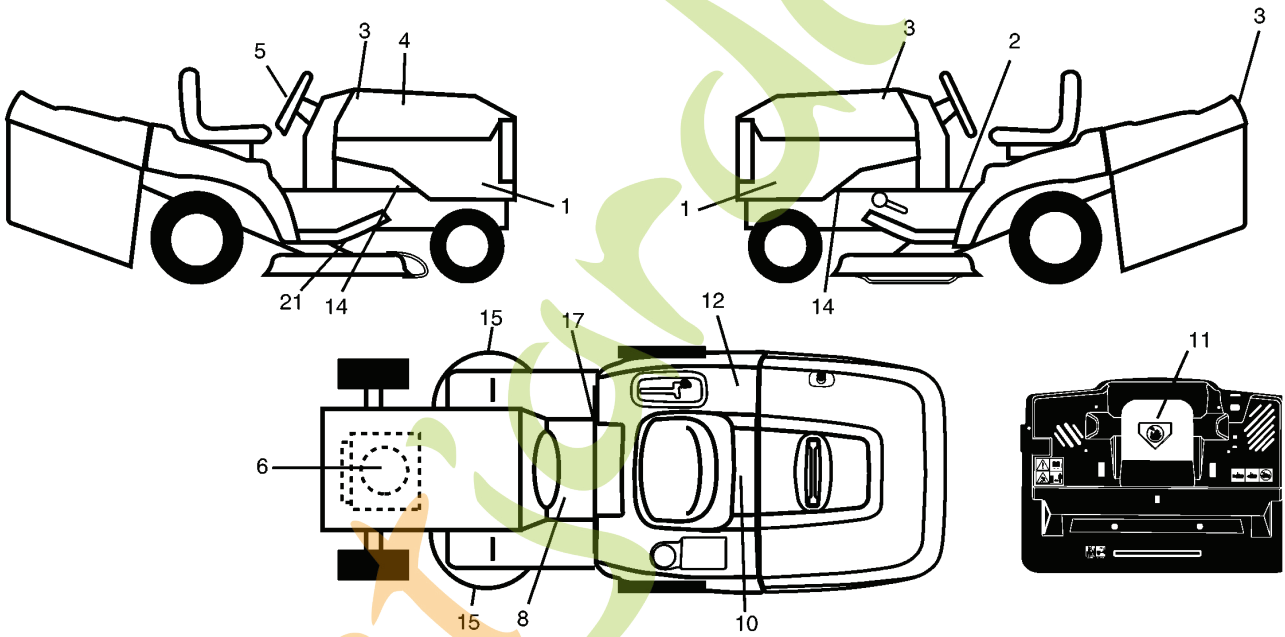

**TRACTOR- -MODEL NO. CT151 (96061018004) PRODUCT NO. 960 61 01-80
DECALS**

REF.	PART NO.	DESCRIPTION	REMARK
1	532412241	DECAL	
2	532400389	LABEL	
3	532402832	LABEL	
5	532404484	LABEL	
6	532196841	DECAL	
8	532159737	DECAL	
10	532145005	DECAL	
11	532182166	DECAL	
12	532180432	DECAL	
14	532159736	DECAL	
15	532196842	DECAL	
17	532140837	DECAL	
21	532166286	DECAL	
-	532138311	DECAL	
-	532181916	PROTEGE*RPL.PAR 532179768418	
-	532181917	PROTEGE*RPL.PAR 532179769418	
-	532411943	OPERATOR'S MANUAL	

ForêtJardin.com