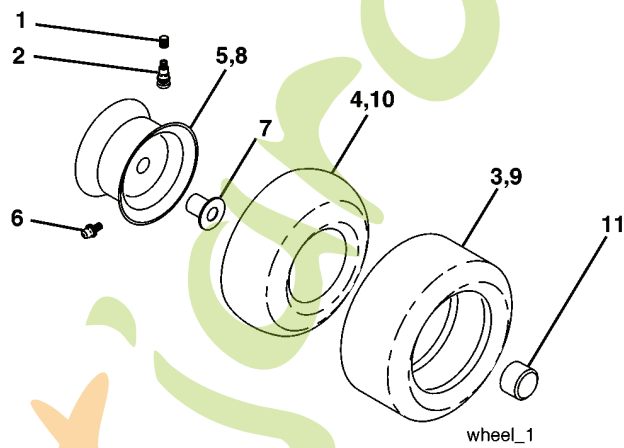

forretjardinh.com

TRACTOR- -MODEL NO. CT151 (96061018004) PRODUCT NO. 960 61 01-80
MOWER LIFT

REF.	PART NO.	DESCRIPTION	REMARK
1	532159460	WIRE	
2	532159471	LEVER	
3	532105767	PIN RETAINING SCREW	
4	812000002	RETAINER RING	
5	819211621	WASHER	
6	532120183	BEARING	
7	532125631	HANDLE	
8	532122365	PLUG	
11	532165829	ROD	
12	532165831	ROD	
13	532124670	RETAINER RING	
15	532173288	LINK	
16	873350800	NUT	
17	532175689	BRACKET	
18	873800800	NUT	
19	532139868	LEVER	
20	532194209	SPRING	
23	532110807	NUT	
24	819131016	WASHER	
25	532164024	SPRING	
26	532169484	PIN	
27	532164543	ROD	
28	873350600	NUT	
29	532138057	KNOB	
30	532150233	TRUNNION	
31	532169865	BEARING	
32	873540600	NUT	
36	532155097	INDICATOR	
37	532123935	PLUG	
38	817060516	SCREW	
40	819112410	WASHER	
41	532123934	INDICATOR	
49	532145212	NUT	
50	532110452	NUT	

forretjardin.com

TRACTOR- -MODEL NO. CT151 (96061018004) PRODUCT NO. 960 61 01-80

WHEELS & TIRES

REF.	PART NO.	DESCRIPTION	REMARK
1	532059192	CAP VALVE	
2	532065139	NIPPLE	
3	532106222	TIRE	
4	532059904	HOSE	
5	532138336	RIM	
6	532124957	FITTING	
7	532124959	BEARING	
8	532138337	RIM SPROCKET	
9	532106268	TIRE	
10	532124926	HOSE	
11	532175039	HUB CAP	
-	532144334	SEALING FOAM	