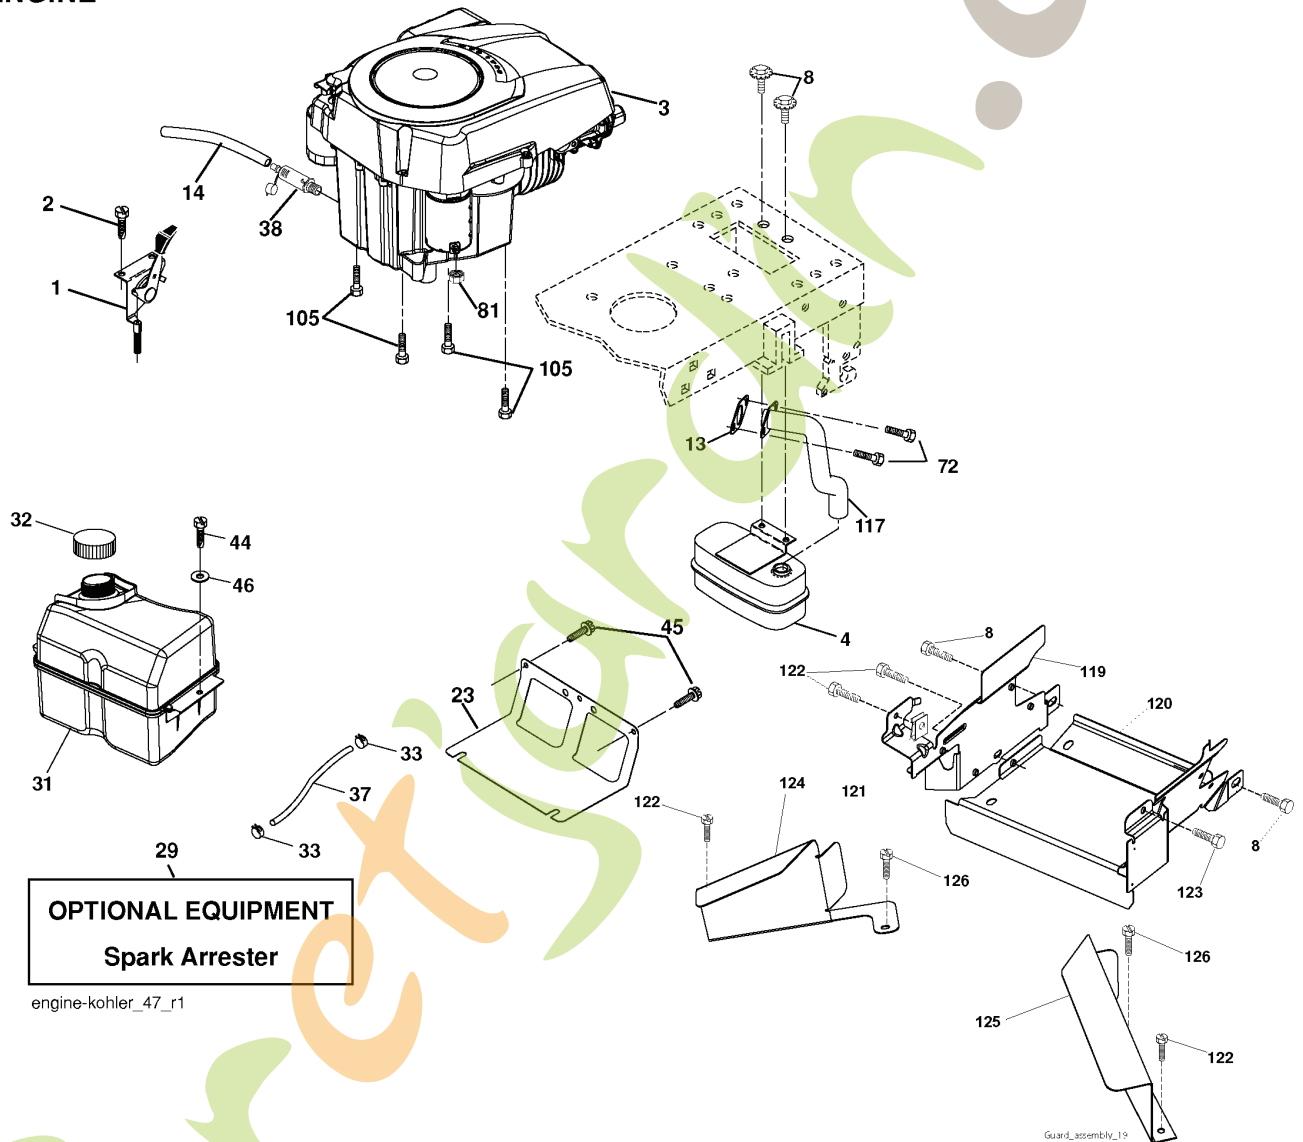

**TRACTOR- -MODEL NO. CT151 (96061018004) PRODUCT NO. 960 61 01-80
ENGINE**

REF.	PART NO.	DESCRIPTION	REMARK
1	532183897	CONTROL	
2	532191611	SCREW	
4	532188655	MUFFLER	
8	532171877	BOLT	
13	532185909	GASKET	
14	532148456	TUBE	
23	532169837	HEAT SHIELD	
29	532137180	SPARK ARRESTER KIT	
31	532407545	FUEL TANK	
32	532197725	PLUG	
33	532123487	HOSE CLAMP	
37	532137040	HOSE	
38	532181654	PLUG	
44	817670412	SCREW	
45	817000612	SCREW	
46	819091416	WASHER	
72	532192334	SCREW	
81	873510400	NUT	
105	817120616	SCREW	
117	532188654	TUBE EXHAUST	
119	532199768	* LENKRAD	
120	532199767	GUARD	
121	532196688	NUT	
122	532137729	SCREW	
123	817670508	SCREW	
124	532410524	GUARD	
125	532410525	GUARD	
126	817000512	SCREW	