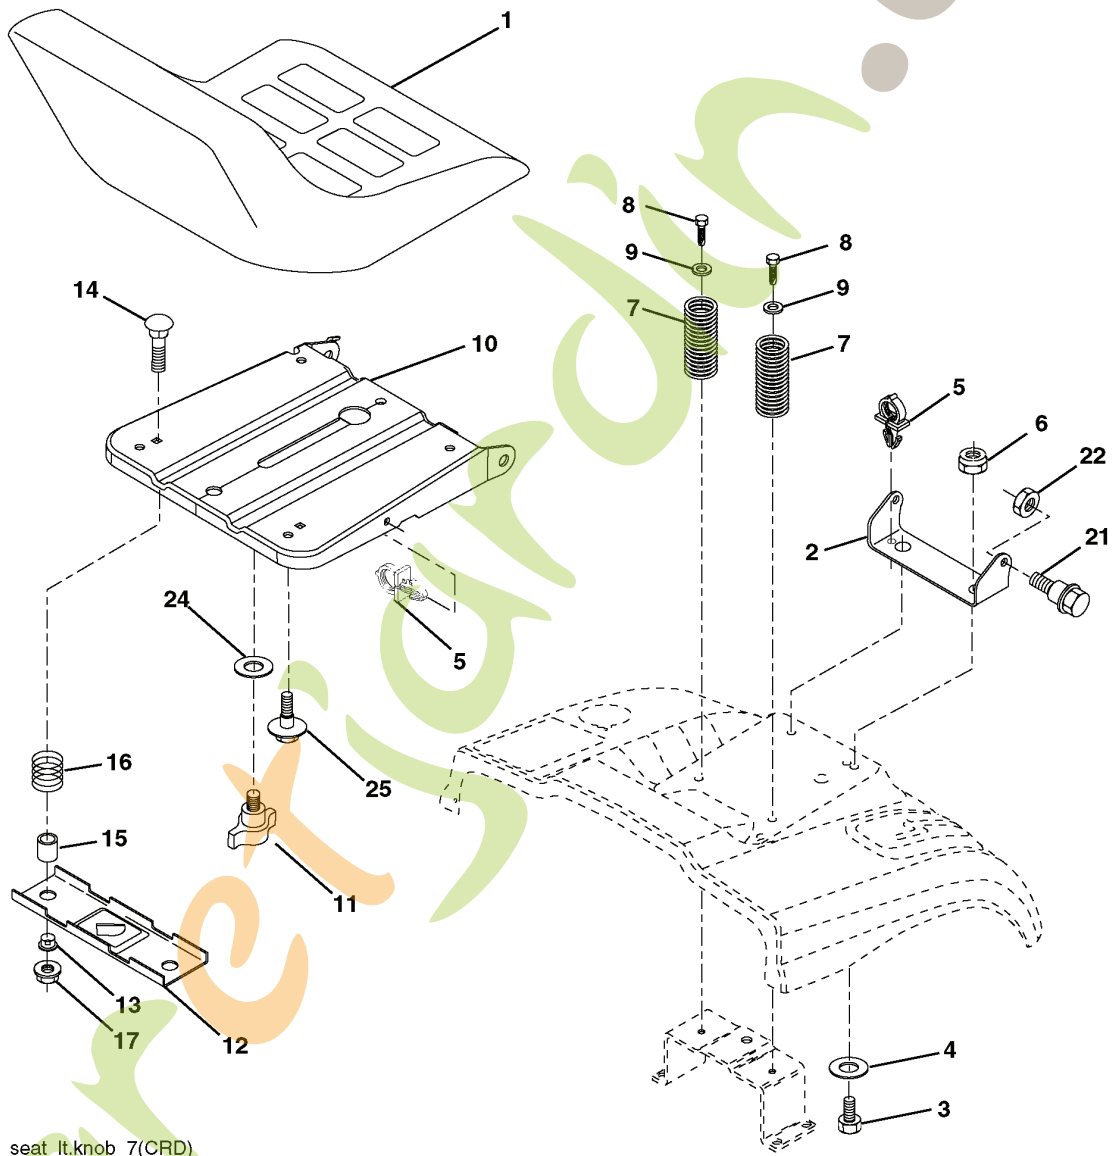

**TRACTOR- -MODEL NO. CT151 (96061018004) PRODUCT NO. 960 61 01-80
SEAT ASSEMBLY**

seat_lt.knob_7(CRD)

REF.	PART NO.	DESCRIPTION	REMARK
1	532190120	SIEGE CONDUCTEUR	
2	532140551	BRACKET	
3	871110616	SCREW	
4	819131610	WASHER	
5	532145006	CLIP	
6	873800600	NUT	
7	532124181	SPRING	
8	817000616	SCREW	
9	819131614	WASHER	
10	532195530	BERCEAU DE SIEGE CONDUCTEUR	
11	532166369	WING NUT	
12	532174648	BRACKET	
13	532121248	BUSHING	
14	872050412	BOLT	
15	532134300	SPACER	
16	532121250	SPRING	
17	532123976	LOCKNUT	
21	532171852	BOLT	
22	873800500	LOCK NUT	
24	819171912	WASHER	
25	532127018	BOLT	

ForêtJardin.com