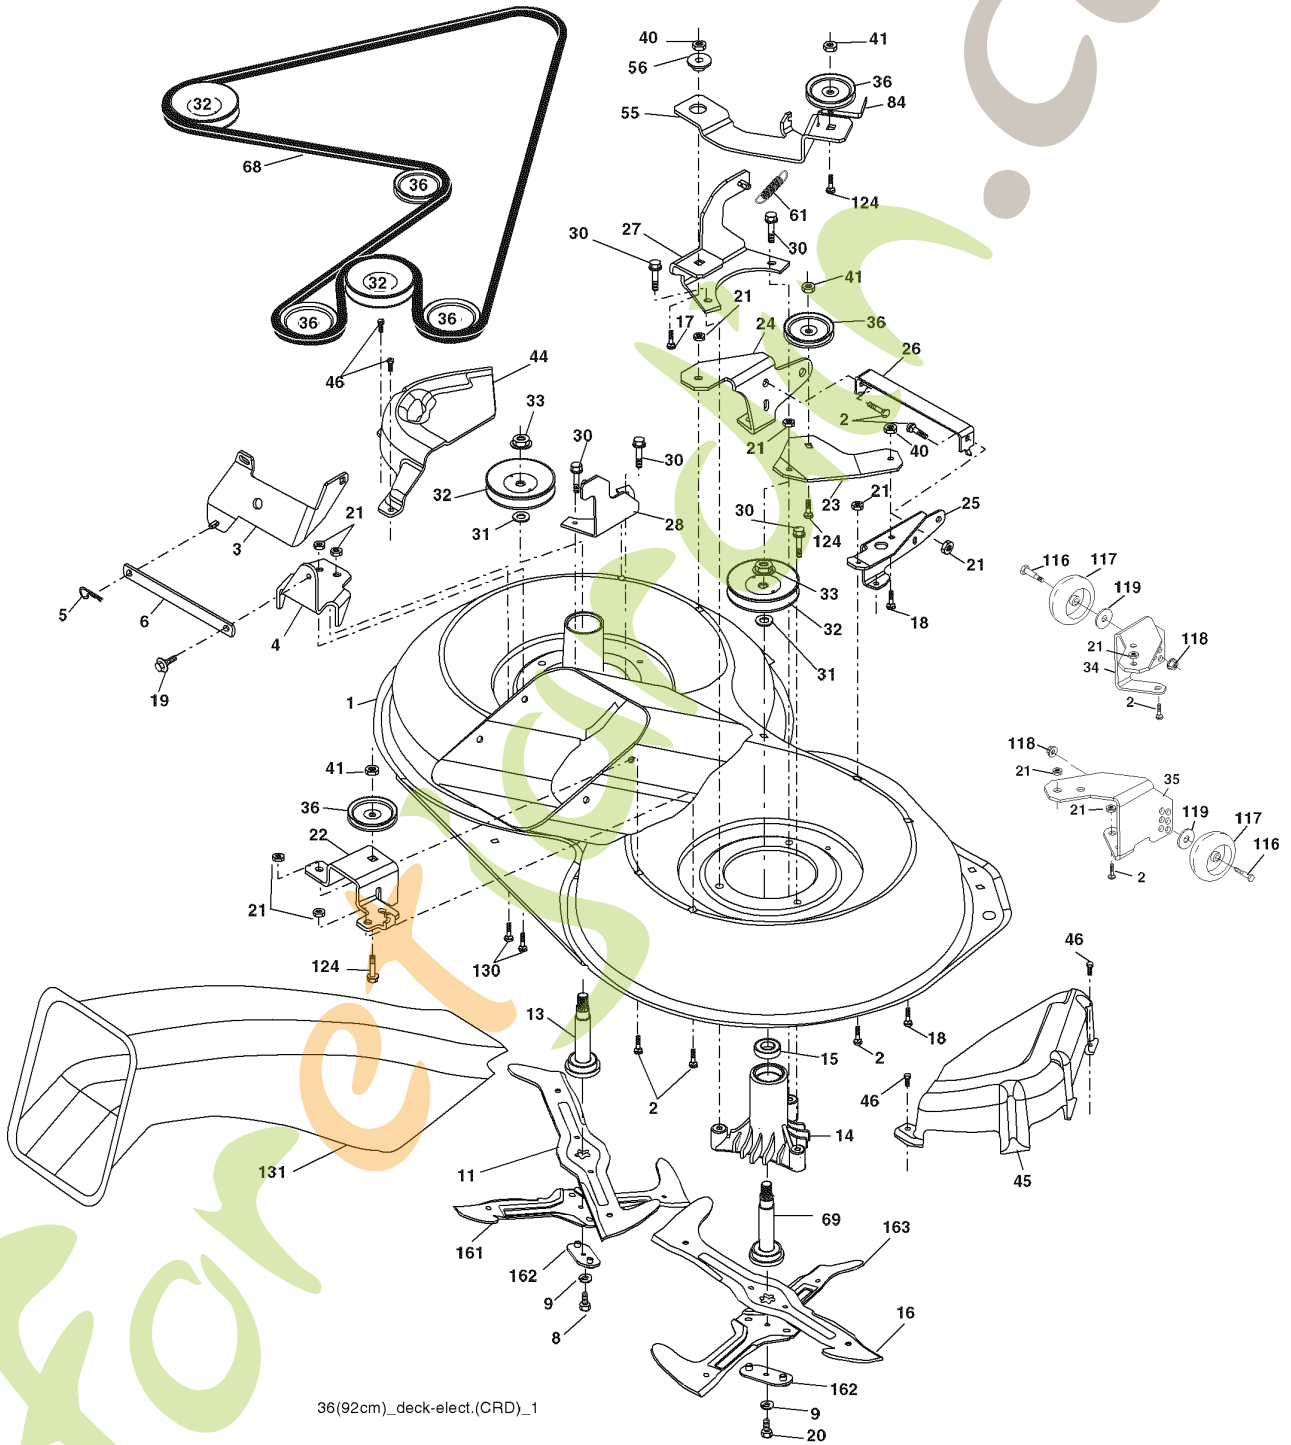

TRACTOR- -MODEL NO. CT151 (96061018001) PRODUCT NO. 960 61 01-80
MOWER

REF.	PART NO.	DESCRIPTION	REMARK
1	532400108	HOUSING	
2	872140506	BOLT	
3	532165569	BRACKET	
4	532165558	BRACKET	
5	532124670	RETAINER RING	
6	532165557	ROD	
8	532181712	BOLT	
9	810030600	WASHER	
10	532140296	WASHER	
11	532186385	BLADE	
13	532137645	SHAFT	
14	532128774	BEARING HOUSING	
15	532110485	BEARING	
16	532186386	BLADE	
17	872140610	BOLT	
18	872110606	BOLT	
19	532132827	SPEC. BOLT	
20	532181713	BOLT	
21	873680500	NUT	
22	532199590	BRACKET	
23	532165446	PLATE	
24	532165242	BRACKET	
25	532165244	BRACKET	
26	532400110	SUPPORT	
27	532165568	BRACKET	
28	532165567	BRACKET	
30	532173984	SCREW	
31	532187690	WASHER	
32	532153532	PULLEY	
33	532400234	NUT	
34	532400107	BRACKET	
35	532400106	BRACKET	
36	532146763	PULLEY	
40	873680600	NUT	
41	873900600	NUT	
44	532175538	COVER	
45	532175539	COVER	
46	532137729	SCREW	
55	532199498	ARM	
56	532165723	SPACER	
61	532199486	SPRING	
68	532402008	BELT	
69	532165482	SHAFT	
84	532156085	BELT GUIDE	
116	532193406	BOLT	
117	532174873	WHEEL	
118	873900600	NUT	
119	819132012	WASHER	
124	872110612	BOLT	
130	872110506	BOLT	
131	532165661	PIPE	
254	817000616	SCREW	
295	532412171	PLATE	
296	872140406	BOLT	
297	873930400	NUT	
-	532181857	BEARING HOUSING	
-	532181858	BEARING HOUSING	
-	532413711	CUTTING DECK	

for

extension

for extension.com