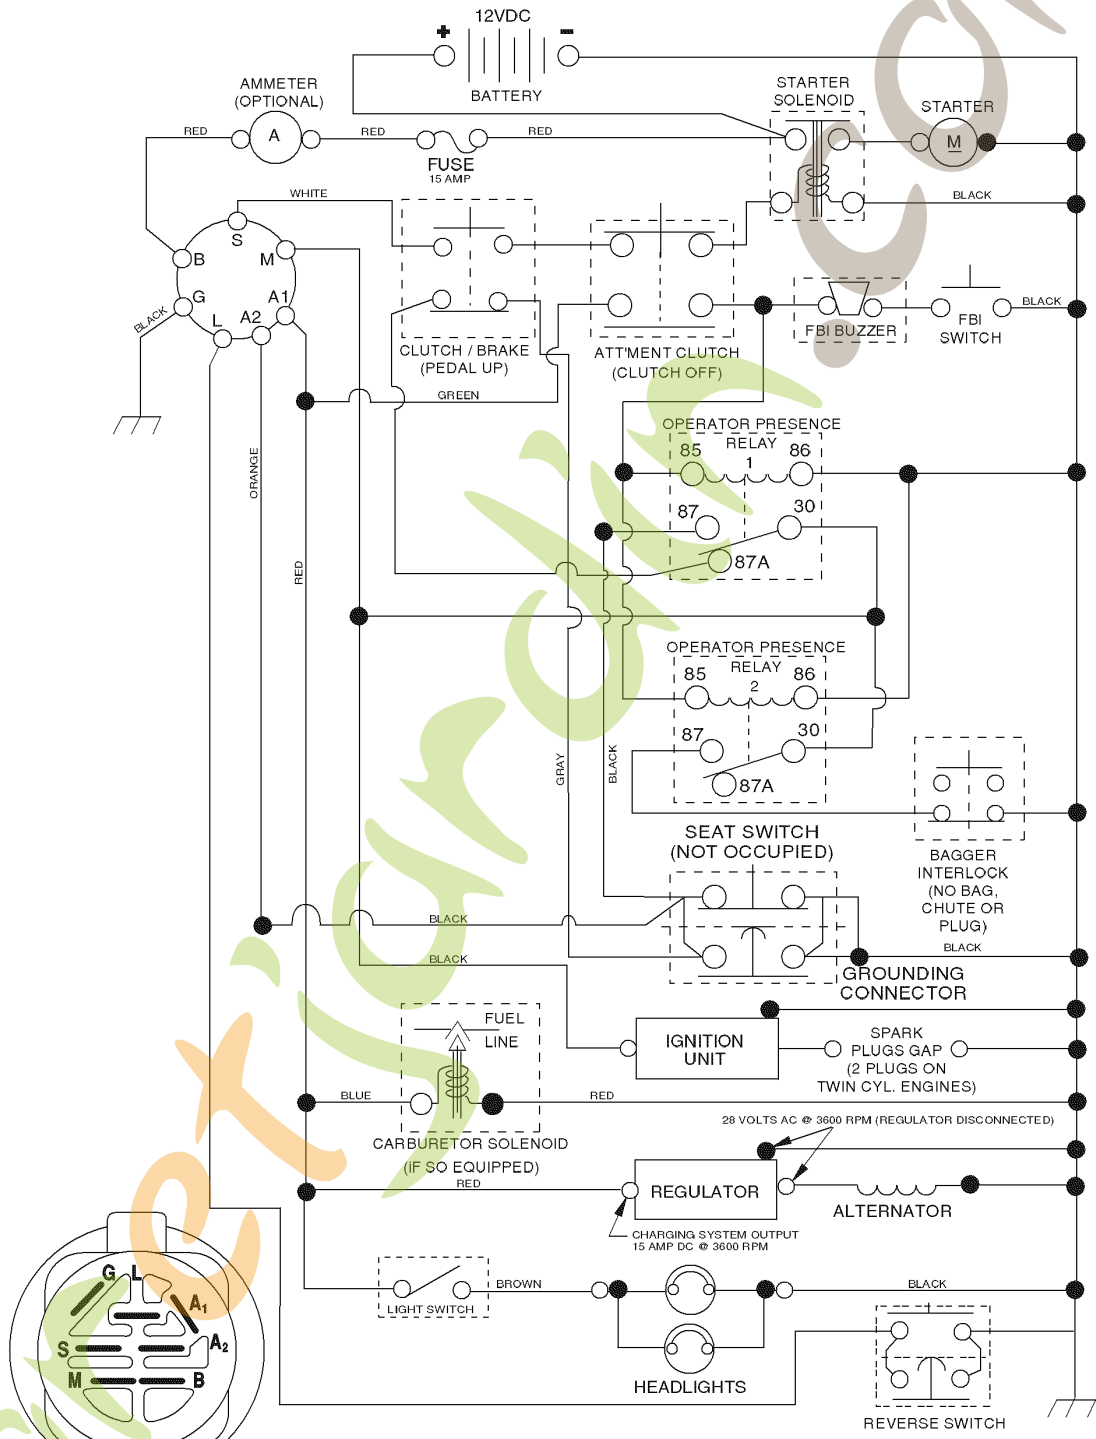

TRACTOR- -MODEL NO. CT151 (96061017901) PRODUCT NO. 960 61 01-79 SCHEMATIC

IGNITION SWITCH

POSITION	CIRCUIT	"MAKE"
OFF	M+G+A1	
RUN/OVERRIDE	B+A1	
RUN	B+A1	L+A2
START	B + S + A1	

WIRING INSULATED CLIPS

NOTE: IF WIRING INSULATED CLIPS WERE REMOVED FOR SERVICING OF UNIT, THEY SHOULD BE REPLACED TO PROPERLY SECURE YOUR WIRING.