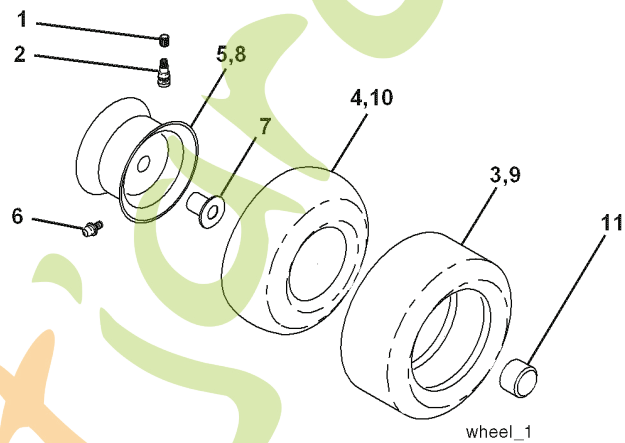

REPAIR PARTS

TRACTOR- -MODEL NO. CT151 (96061017901) PRODUCT NO. 960 61 01-79

WHEELS & TIRES

REF.	PART NO.	DESCRIPTION	REMARK
1	532059192	CAP VALVE	
2	532065139	NIPPLE	
3	532106222	TIRE	
4	532059904	HOSE	
5	532138336	RIM	
6	532124957	FITTING	
7	532124959	BEARING	
8	532138337	RIM SPROCKET	
9	532106268	TIRE	
10	532124926	HOSE	
11	532175039	HUB CAP	
-	532144334	SEALING FOAM	

ForEstjardin.com