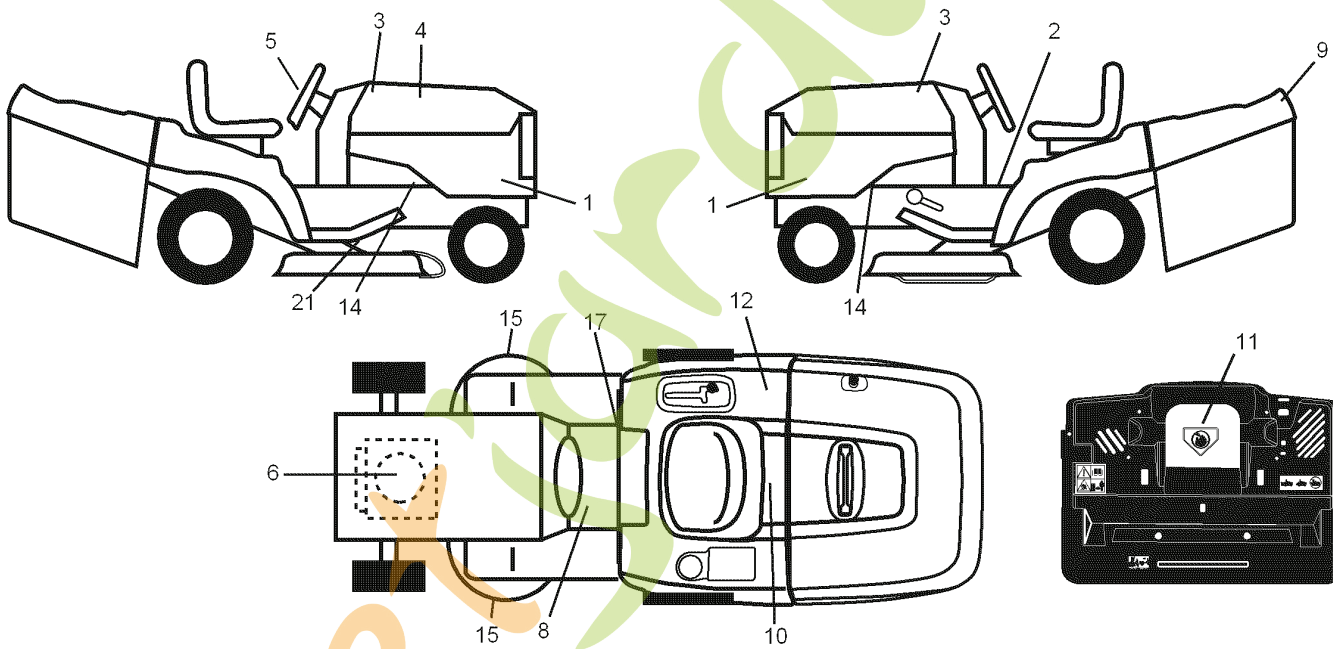

REPAIR PARTS

TRACTOR- -MODEL NO. CT151 (96061017901) PRODUCT NO. 960 61 01-79
DECALS

REF.	PART NO.	DESCRIPTION	REMARK
1	532412241	DECAL	
2	532400389	LABEL	
3	532402832	LABEL	
4	532413385	DECAL	
5	532404484	LABEL	
6	532196841	DECAL	
8	532159737	DECAL	
9	532402832	LABEL	
10	532145005	DECAL	
11	532182166	DECAL	
12	532180432	DECAL	
14	532159736	DECAL	
15	532196842	DECAL	
17	532140837	DECAL	
21	532166286	DECAL	
-	532138311	DECAL	
-	532181916	PROTEGE*RPL.PAR 532179768418	
-	532181917	PROTEGE*RPL.PAR 532179769418	
-	532411943	OPERATOR'S MANUAL	
	PART NO.		REMARK

forretjardin.com