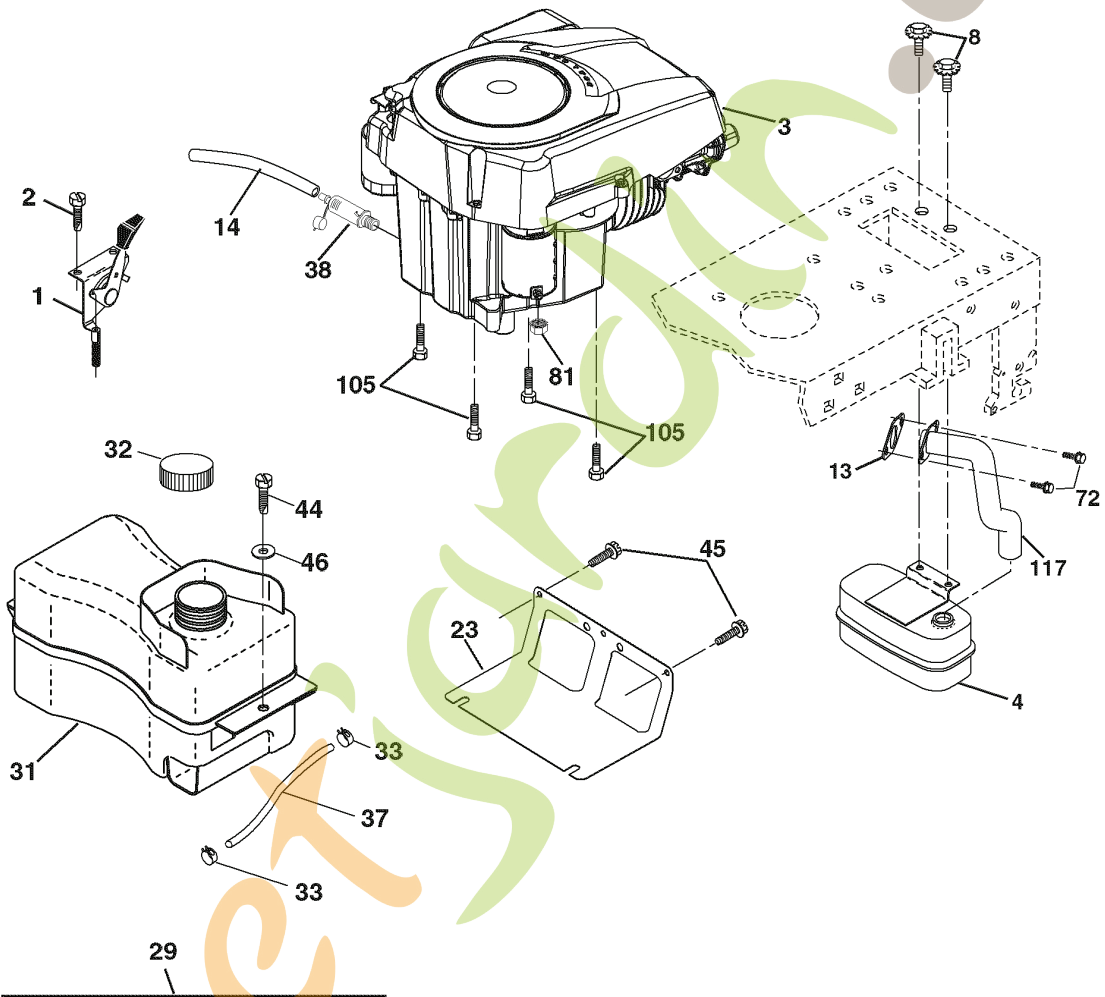

REPAIR PARTS

TRACTOR- -MODEL NO. CT151 (96061017901) PRODUCT NO. 960 61 01-79
ENGINE

OPTIONAL EQUIPMENT
Spark Arrester

engine-CRD_Kohl_1

REF.	PART NO.	DESCRIPTION	REMARK
1	532183897	CONTROL	
2	532191611	SCREW	
4	532188655	MUFFLER	
8	532171877	BOLT	
13	532185909	GASKET	
14	532148456	TUBE	
23	532169837	HEAT SHIELD	
29	532137180	SPARK ARRESTER KIT	
31	532407545	FUEL TANK	
32	532197725	PLUG	
33	532123487	HOSE CLAMP	
37	532137040	HOSE	
38	532181654	PLUG	
44	817670412	SCREW	
45	817000612	SCREW	
46	819091416	WASHER	
72	532192334	SCREW	
81	873510400	NUT	
91	532187495	BUSHING	
105	817120616	SCREW	
117	532188654	TUBE EXHAUST	
119	532199768	* LENKRAD	
120	532199767	GUARD	
121	532196688	NUT	
122	532137729	SCREW	
123	817670508	SCREW	
124	532410524	GUARD	
125	532410525	GUARD	
126	817000512	SCREW	

forretjardin.com