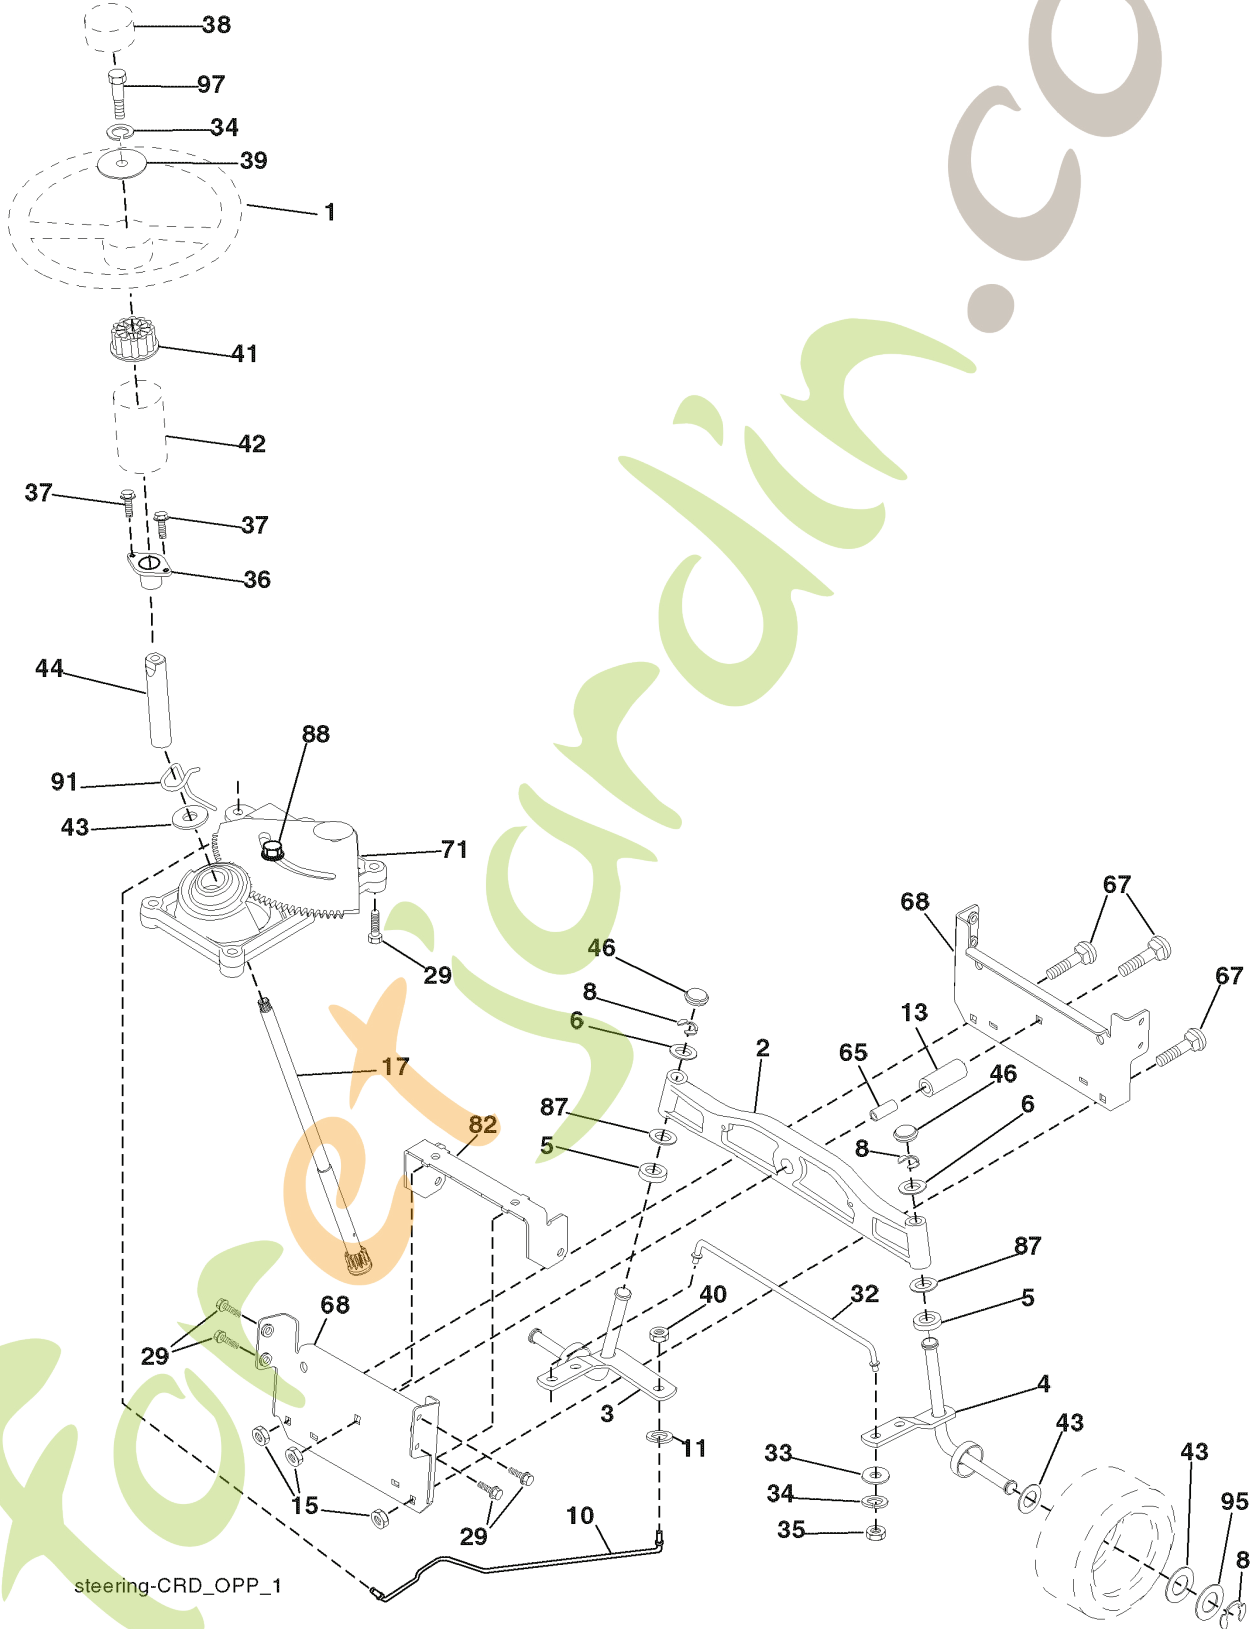

REPAIR PARTS

TRACTOR- -MODEL NO. CT151 (96061017901) PRODUCT NO. 960 61 01-79
STEERING ASSEMBLY

steering-CRD_OPP_1

REF.	PART NO.	DESCRIPTION	REMARK
1	532193651	STEERING WHEEL	
2	532184706	SHAFT	
3	532169840	SPINDLE	
4	532169839	SPINDLE	
5	532124931	WASHER	
6	532121748	WASHER	
8	812000029	RETAINER RING	
10	532175121	ROD	
11	810040600	WASHER	
13	532136518	PIPE	
15	532145212	NUT	
17	532190753	ROD	
29	817000612	SCREW	
32	532171888	ROD	
33	819111216	WASHER	
34	810040500	WASHER	
35	873540500	NUT	
36	532155099	BUSHING	
37	532152927	SCREW	
38	532193652	HUB	
39	819113812	WASHER	
40	873540600	NUT	
41	532186737	ADAPTER	
42	532411139	STEERING COLUMN TUBE	
43	532121749	WASHER	
44	532190752	SHAFT	
46	532121232	HUB CAP	
65	532160367	SPACER	
67	872110618	BOLT	
68	532169827	SHAFT	
71	532175146	STEERING GEAR	
82	532199978	SUPPORT ESSIEU AVANT	
87	532173966	WASHER	
88	532175118	BOLT	
91	532175553	SPRING	
95	532188967	WASHER	
97	874780564	BOLT	

forretjardin.com