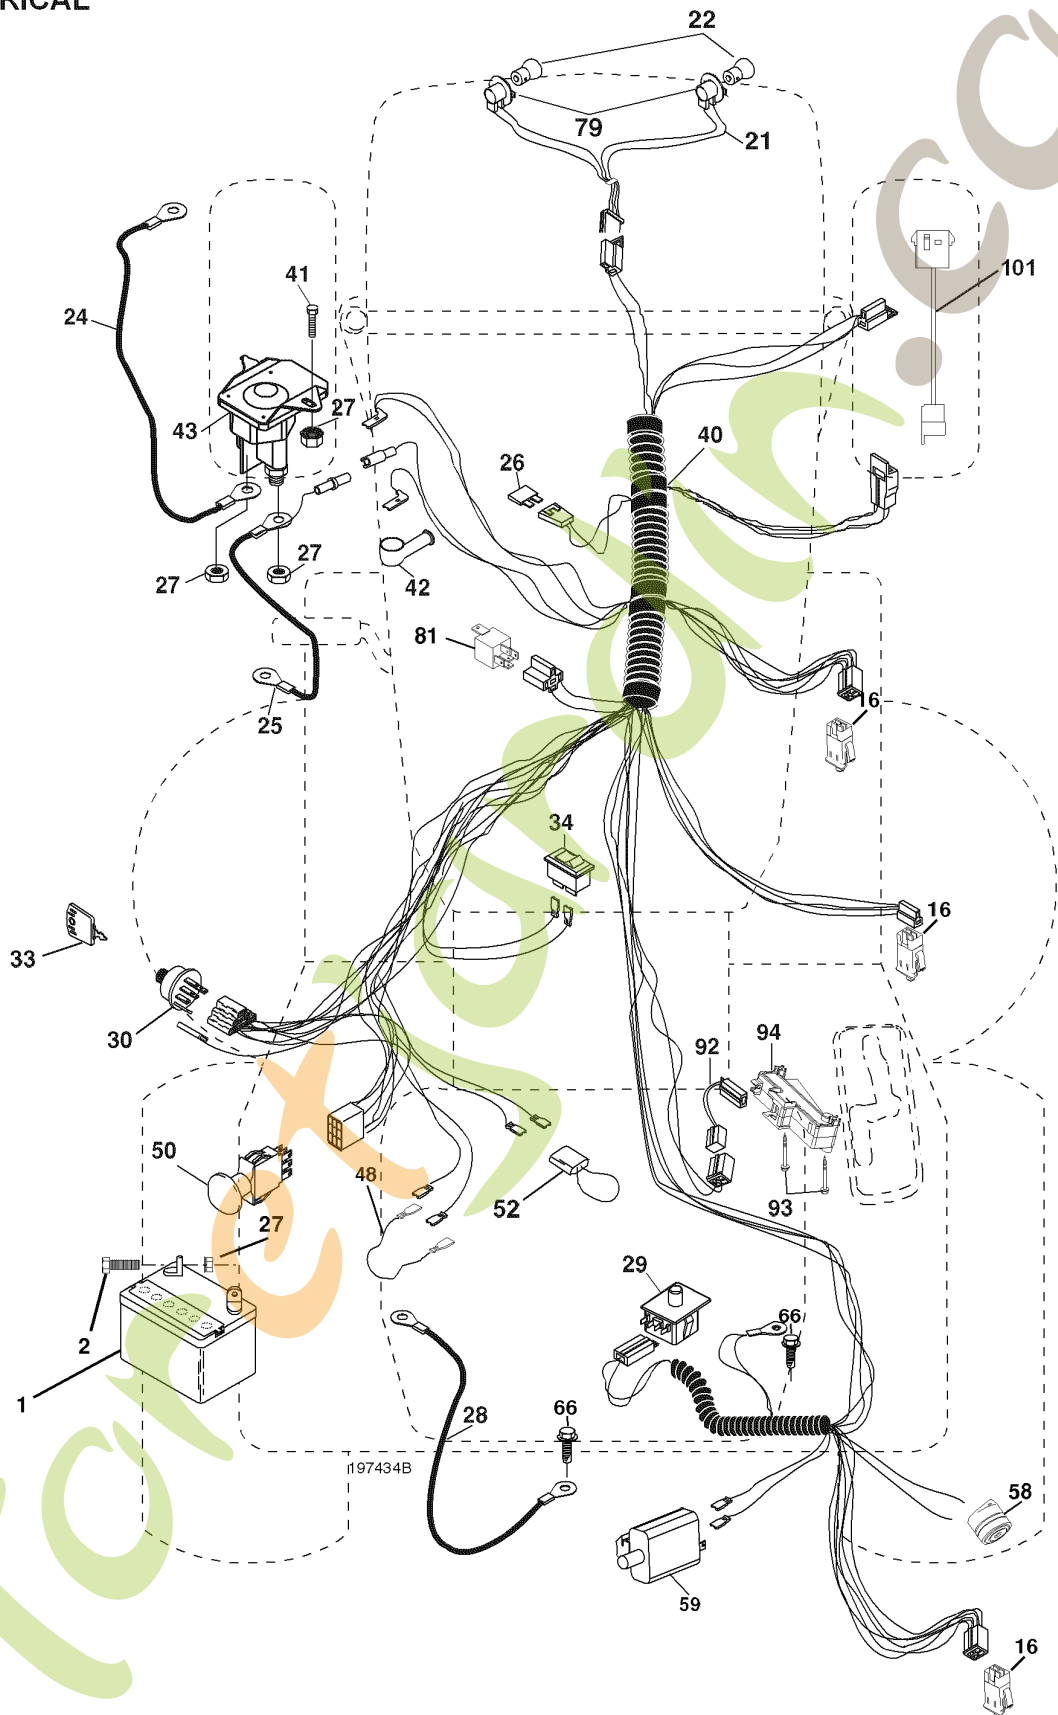

# SPARE PARTS LIST

ForEtjardin.com

TRACTOR- -MODEL NO. CT151 (96061018001) PRODUCT NO. 960 61 01-80  
MOWER LIFT

lift-rh.1piece\_9

REF.	PART NO.	DESCRIPTION	REMARK
1	532159460	WIRE	
2	532159471	LEVER	
3	532105767	PIN RETAINING SCREW	
4	812000002	RETAINER RING	
5	819211621	WASHER	
6	532120183	BEARING	
7	532125631	HANDLE	
8	532122365	PLUG	
11	532165829	ROD	
12	532165831	ROD	
13	532124670	RETAINER RING	
15	532173288	LINK	
16	873350800	NUT	
17	532175689	BRACKET	
18	873800800	NUT	
19	532139868	LEVER	
20	532194209	SPRING	
23	532110807	NUT	
24	819131016	WASHER	
25	532164024	SPRING	
26	532169484	PIN	
27	532164543	ROD	
28	873350600	NUT	
29	532138057	KNOB	
30	532150233	TRUNNION	
31	532169865	BEARING	
32	873540600	NUT	
36	532155097	INDICATOR	
37	532123935	PLUG	
38	817060516	SCREW	
40	819112410	WASHER	
41	532123934	INDICATOR	
49	532145212	NUT	
50	532110452	NUT	

**NOTE:** IF WIRING INSULATED CLIPS WERE REMOVED FOR SERVICING OF UNIT, THEY SHOULD BE REPLACED TO PROPERLY SECURE YOUR WIRING.

REMOVABLE CONNECTIONS

NON-REMOVABLE CONNECTIONS

**RELAY**

---

ForêtJardin.com

# REPAIR PARTS

TRACTOR- -MODEL NO. CT151 (96061017901) PRODUCT NO. 960 61 01-79  
ELECTRICAL

REF.	PART NO.	DESCRIPTION	REMARK
1	532144927	BATTERY	
2	874760412	BOLT	
16	532176138	MICRO SWITCH	
21	532400252	HARNES	
22	532004152	BULB	
24	532124780	CABLE	
25	532165987	CABLE	
26	532175158	FUSE	
27	873510400	NUT	
28	532127725	CABLE	
29	532192749	SWITCH.SEAT.DP W/RAMPS	
30	532193350	IGNITION MODULE	
33	532140401	KEY	
34	532110712	SWITCH	
40	532197434	CABLE ASSY	
41	871110408	BOLT	
42	532131563	COVER	
43	532192507	SOLENOID	
48	532140844	ADAPTER	
50	532174651	SWITCH	
52	532141940	WIRE	
58	532169419	BUZZER	
59	532180379	SWITCH FBI	
66	817490608	SCREW	
79	532175242	HOLDER	
81	532109748	RELAY	
92	532196615	CABLE ASSY	
93	532192540	SCREW	
94	532191834	MODULE.REVERSE.ROS	
101	532198317	CABLE	