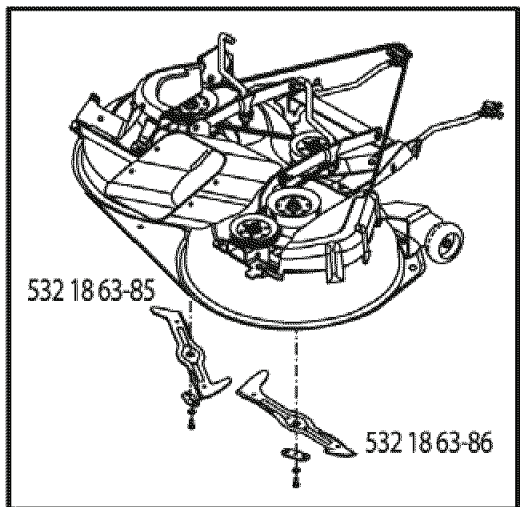

**NOTE:** IF WIRING INSULATED CLIPS WERE REMOVED FOR SERVICING OF UNIT, THEY SHOULD BE REPLACED TO PROPERLY SECURE YOUR WIRING.

○ REMOVABLE CONNECTIONS

● NON-REMOVABLE CONNECTIONS

**RELAY**

---

ForêtJardin.com

# ILLUSTRATED PARTS LIST

MFG. ID NO. 96061017901

CUSTOMER CATALOG NO. CT151

PRODUCT NO. 960 61 00-79

REF.	PART NO.	DESCRIPTION	REMARK
531 02 95-01	531029501	AIR FILTER	
531 02 95-02	531029502	FILTER	
532 40 20-08	532402008	BELT	
531 02 95-03	531029503	FILTER	
532 18 63-85	532186385	BLADE	
532 18 63-87	532186387	BLADE	
532 18 63-88	532186388	BLADE	
531 02 95-04	531029504	SPARK PLUG	
532 16 56-31	532165631	BELT	
532 18 63-86	532186386	BLADE	