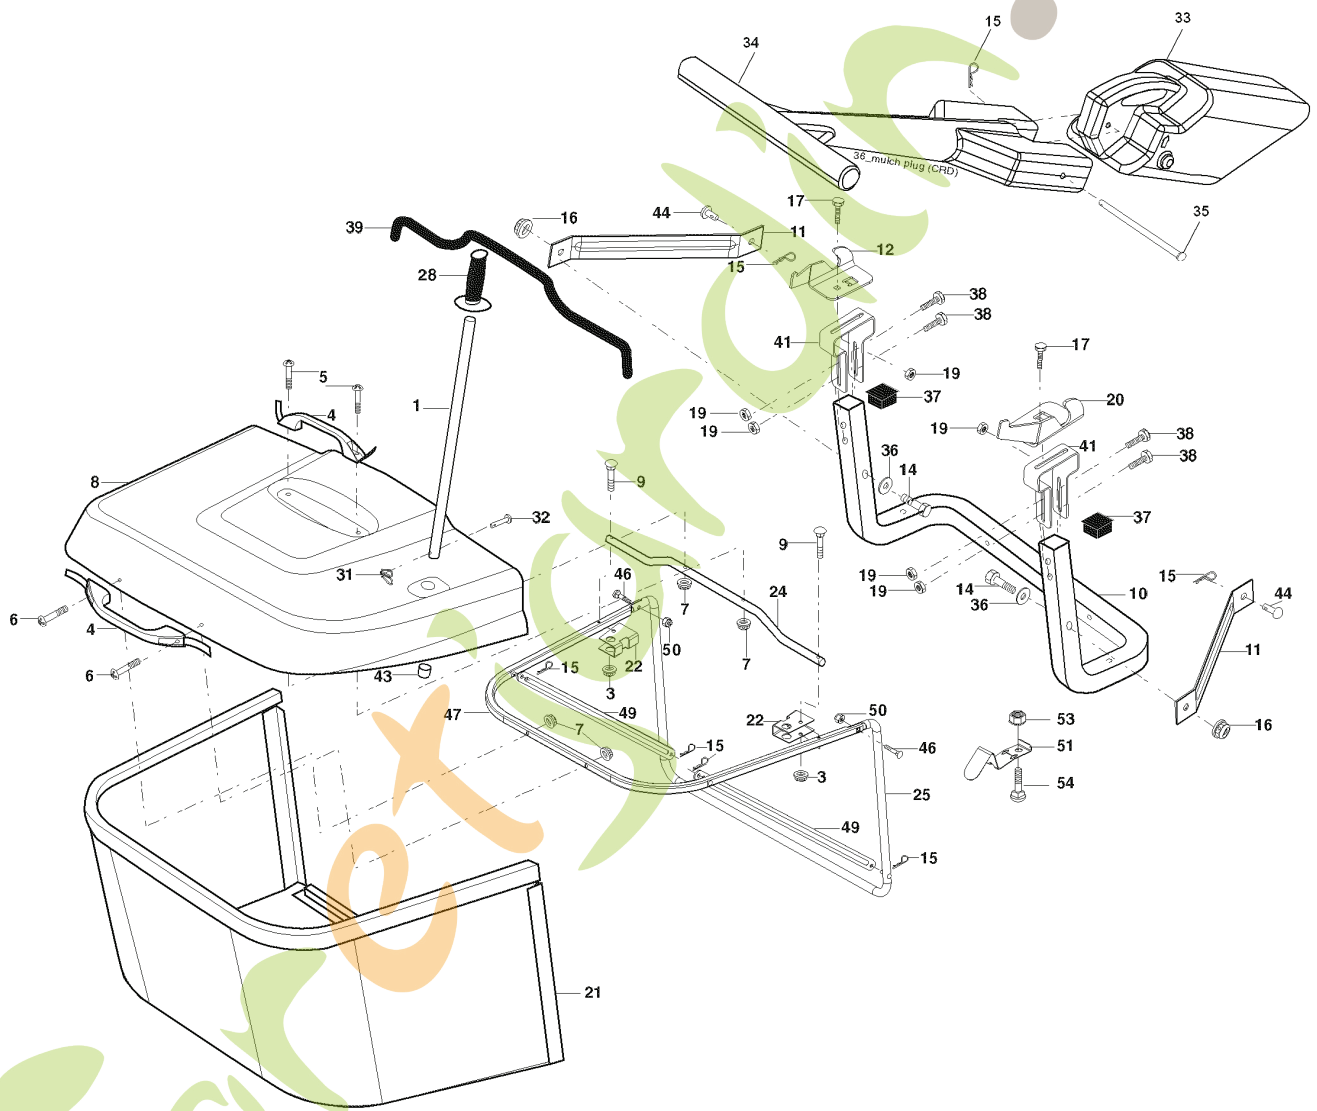

REPAIR PARTS

TRACTOR- -MODEL NO. CT151 (96061017901) PRODUCT NO. 960 61 01-79
BAGGER

Bagger Asy (CRD)_11

REF.	PART NO.	DESCRIPTION	REMARK
1	532165249	ROD	
3	532123976	LOCKNUT	
4	532169916	HANDLE	
5	874981024	SCREW	
6	874981032	SCREW	
7	873401000	NUT	
8	532181095	COVER	
9	872140418	BOLT	
10	532181282	TUBE	
11	532165719	ROD	
12	532188848	BRACKET	
14	874520636	BOLT	
16	873900600	NUT	
15	532124670	RETAINER RING	
17	872140506	BOLT	
19	873900500	NUT	
20	532188847	BRACKET	
21	532406180	COLLECTION BAG	
22	532165781	CLAMP	
24	532165783	FRAME	
25	532193705	PIPE	
28	532165787	HANDLE	
31	532169484	PIN	
32	532126875	RIVET	
33	532165571	PLUG	
34	532165570	HANDLE	
35	532165572	PIN RETAINING SCREW	
36	819132012	WASHER	
37	532175401	PLUG	
38	872010520	BOLT	
39	532180985	SEAL	
41	532169683	BRACKET	
43	532174083	PLUG	
44	532193312	PIN CLEVIS	
46	872110510	BOLT	
47	532193704	PIPE	
49	532193305	ROD	
50	873800500	LOCK NUT	
51	532199903	LATCH	
53	873510400	NUT	
54	872140406	BOLT	

forretjardih.com