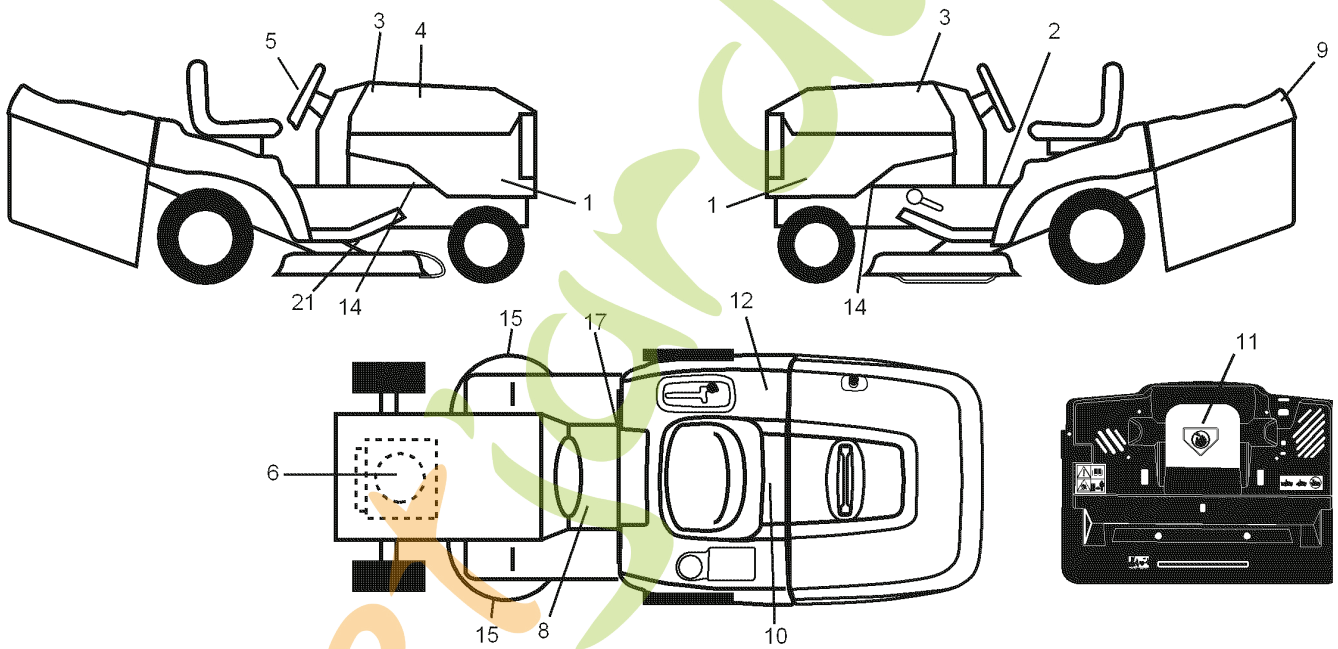

REPAIR PARTS

TRACTOR- -MODEL NO. CT151 (96061017901) PRODUCT NO. 960 61 01-79
DECALS

REF.	PART NO.	DESCRIPTION	REMARK
1	532412241	DECAL	
2	532400389	LABEL	
3	532402832	LABEL	
4	532412758	DECAL	
5	532404484	LABEL	
6	532196841	DECAL	
8	532159737	DECAL	
9	532180432	DECAL	
10	532145005	DECAL	
11	532182166	DECAL	
12	532180432	DECAL	
14	532159736	DECAL	
15	532196842	DECAL	
17	532140837	DECAL	
21	532166286	DECAL	
-	532138311	DECAL	
-	532181916	PROTEGE*RPL.PAR 532179768418	
-	532181917	PROTEGE*RPL.PAR 532179769418	
-	532411943	OPERATOR'S MANUAL	

forretjardin.com