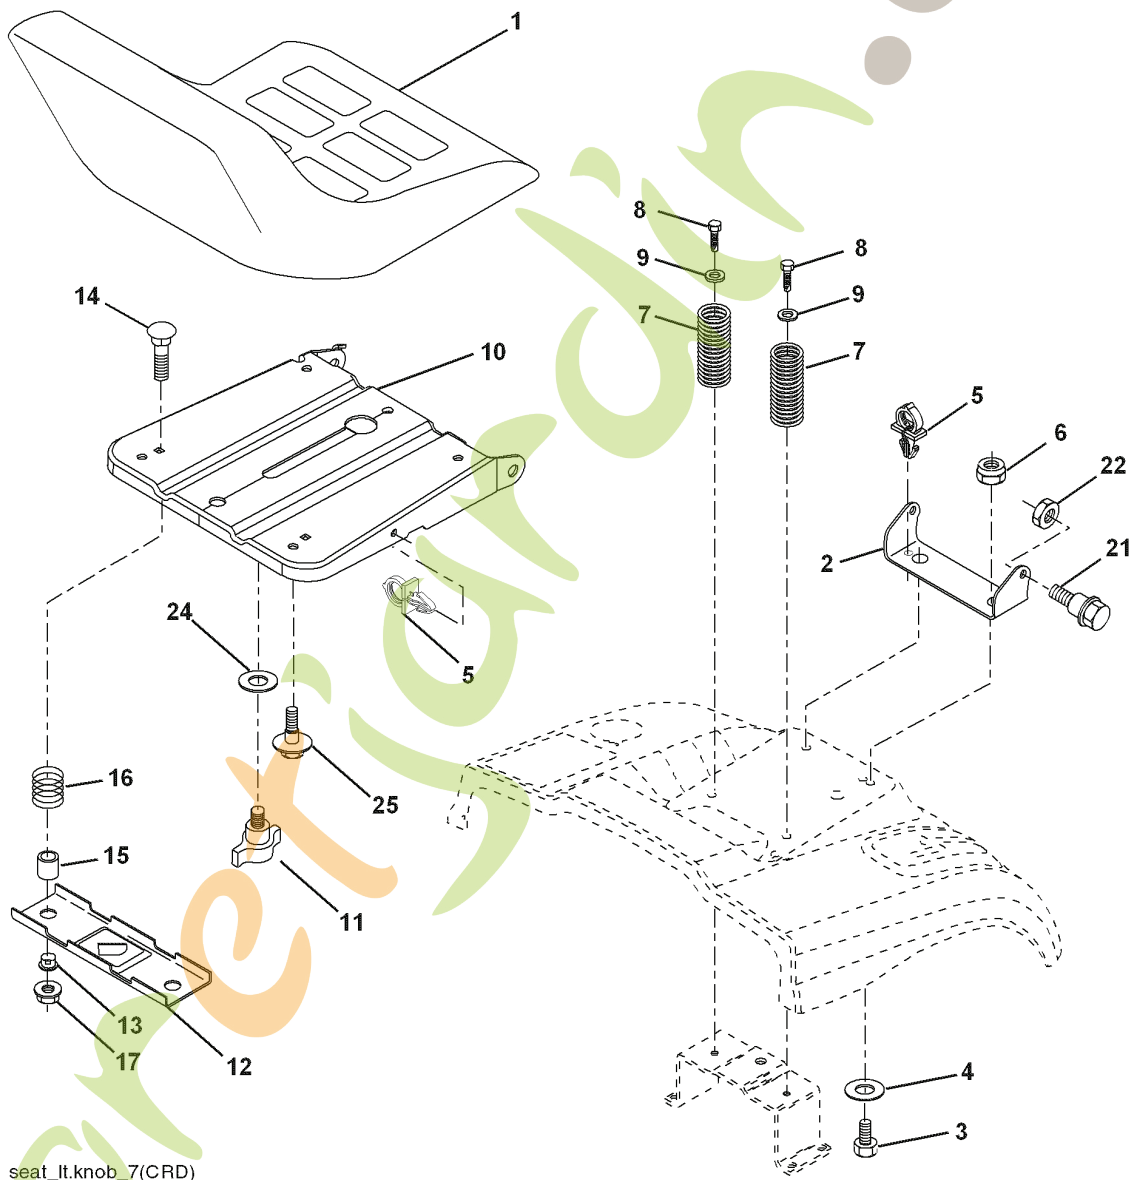

REPAIR PARTS

TRACTOR- -MODEL NO. CT151 (96061017901) PRODUCT NO. 960 61 01-79
SEAT ASSEMBLY

seat_lt.knob_7(CRD)

REF.	PART NO.	DESCRIPTION	REMARK
1	532190120	SIEGE CONDUCTEUR	
2	532140551	BRACKET	
3	871110616	SCREW	
4	819131610	WASHER	
5	532145006	CLIP	
6	873800600	NUT	
7	532124181	SPRING	
8	817000616	SCREW	
9	819131614	WASHER	
10	532195530	BERCEAU DE SIEGE CONDUCTEUR	
11	532166369	WING NUT	
12	532174648	BRACKET	
13	532121248	BUSHING	
14	872050412	BOLT	
15	532134300	SPACER	
16	532121250	SPRING	
17	532123976	LOCKNUT	
21	532171852	BOLT	
22	873800500	LOCK NUT	
24	819171912	WASHER	
25	532127018	BOLT	

ForêtJardin.com