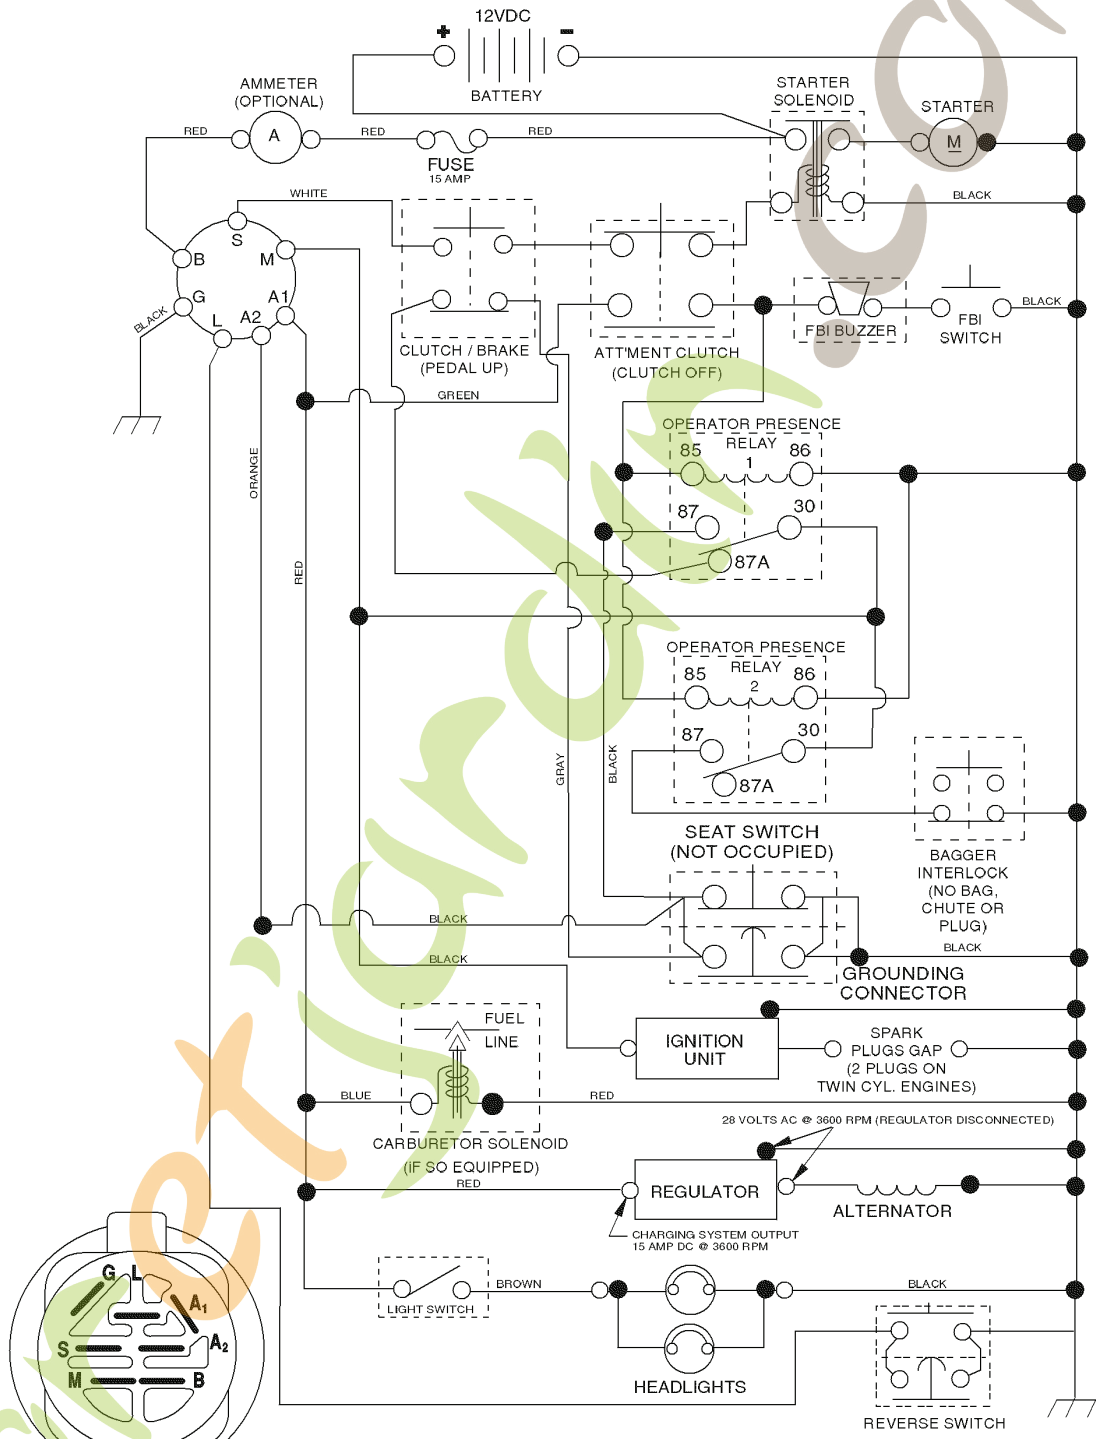

# REPAIR PARTS

TRACTOR- -MODEL NO. CT151 (96061017901) PRODUCT NO. 960 61 01-79  
CHASSIS AND ENCLOSURES

chassis-CRD\_TEX LT HUSQ\_1

REF.	PART NO.	DESCRIPTION	REMARK
1	532174620	CHASSIS	
2	532180384	DRAWBAR	
3	817060612	SCREW	
5	532404742	DAMPING PIECE	
6	532184419	PLATE	
8	532126471	CLIP	
9	532409467	PANEL	
10	872140608	BOLT	
11	532174996	DASHBOARD	
13	532172106	DASH	
15	874180512	SCREW	
16	873510500	NUT	
17	532411073	HOOD	
18	532407590	DAMPING PIECE	
24	874780616	BOLT	
25	819131312	WASHER	
26	873800600	NUT	
28	532406667	FRONT COVER	
30	532197376	GUARD	
31	532165156	BRACKET	
33	532181057	FOOTREST	
34	532181058	FOOTREST	
35	872110606	BOLT	
37	817490508	SCREW	
38	532181748	BRACKET	
39	532407807	BRACKET	
58	532407537	AIR CONDUCTOR	
64	532408127	PANEL	
69	532142432	SCREW	
89	532197407	CONSOLE	
145	532156524	SHAFT	
154	532408122	BRACKET	
155	532408123	BRACKET	
162	532180382	BRACKET	
163	532180383	BRACKET	
164	532165605	SUPPORT	
165	532181100	COVER	
170	532199488	COVER	
171	872140620	BOLT	
172	819132016	WASHER	
173	873510600	NUT	
175	532188203	DOOR TRAP	
179	532188202	ROD PIVOT FBI	
184	532174662	BRACKET	
185	532181101	KNOB	
186	532160793	LATCH	
187	532125004	NUT	
188	819061216	WASHER	
189	810071000	WASHER	
190	871081010	SCREW	
198	532168937	WASHER	
205	817490608	SCREW	
207	817670508	SCREW	
208	817670608	SCREW	
209	817000612	SCREW	
212	532406665	INSERT	
213	532411077	FENDER	
214	532411076	FENDER	
216	817670412	SCREW	
256	532181361	COVER	
258	532411078	LENS	
259	532411079	LENS	
265	532185704	SEALING	
266	532185703	SEALING	
272	532411074	AIR CONDUCTOR	
273	532411075	AIR CONDUCTOR	
278	532191611	SCREW	
295	532411116	AIR CONDUCTOR	
296	532411119	FRONT COVER	
297	532199145	CLIP	
298	532110452	NUT	
299	532405012	LOGOTYPE	
-	532411115	PLUG	

# TRACTOR- -MODEL NO. CT151 (96061017901) PRODUCT NO. 960 61 01-79 SCHEMATIC

**IGNITION SWITCH**

POSITION	CIRCUIT	"MAKE"
OFF	M+G+A1	
RUN/OVERRIDE	B+A1	
RUN	B+A1	L+A2
START	B + S + A1	

**WIRING INSULATED CLIPS**