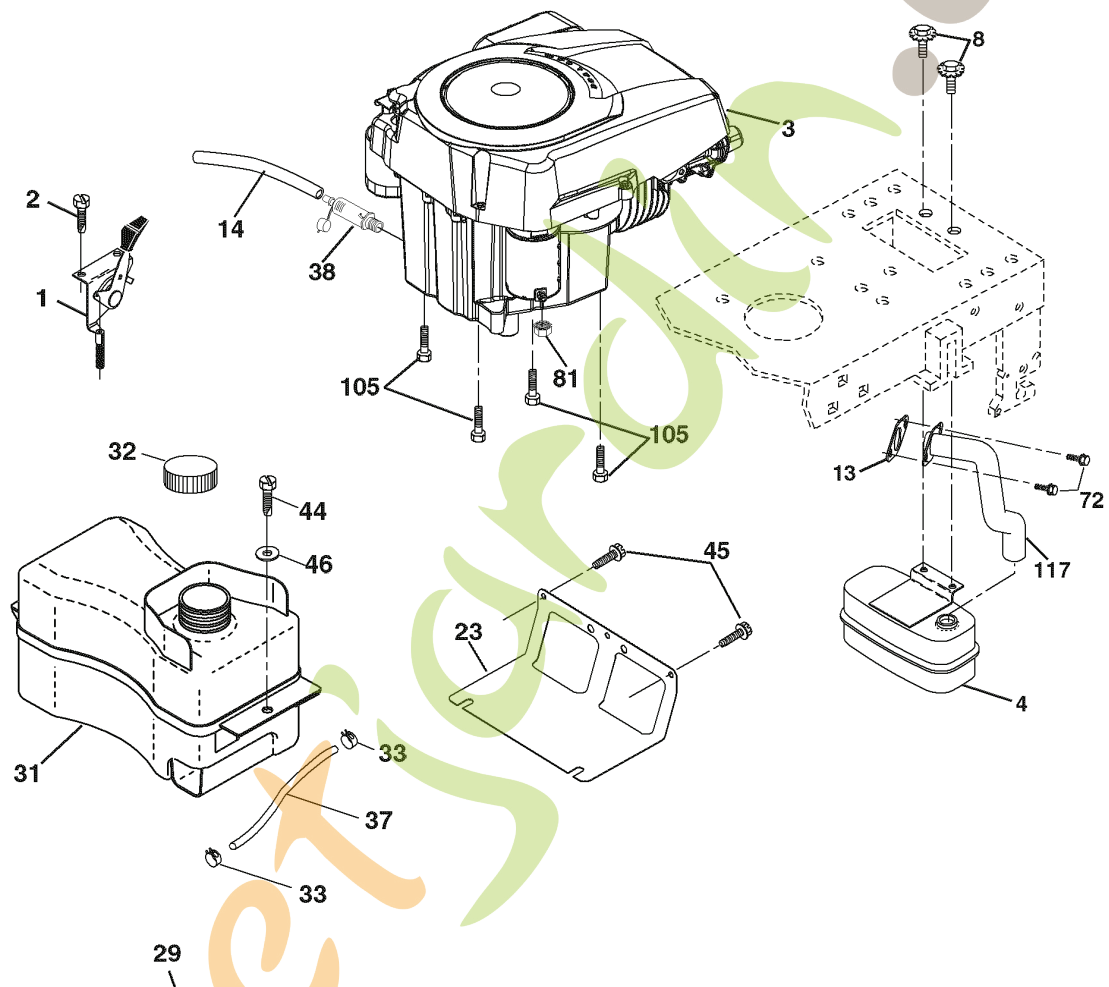

REPAIR PARTS

TRACTOR- -MODEL NO. CT151 (96061017901) PRODUCT NO. 960 61 01-79
ENGINE

OPTIONAL EQUIPMENT
Spark Arrester

engine-CRD_Kohl_1

REF.	PART NO.	DESCRIPTION	REMARK
1	532183897	CONTROL	
2	532191611	SCREW	
4	532188655	MUFFLER	
8	532171877	BOLT	
13	532185909	GASKET	
14	532148456	TUBE	
23	532169837	HEAT SHIELD	
29	532137180	SPARK ARRESTER KIT	
31	532407545	FUEL TANK	
32	532197725	PLUG	
33	532123487	HOSE CLAMP	
37	532137040	HOSE	
38	532181654	PLUG	
44	817670412	SCREW	
45	817000612	SCREW	
46	819091416	WASHER	
81	873510400	NUT	
105	817120616	SCREW	
116	532184362	NUT	
117	532188654	TUBE EXHAUST	
119	532199768	* LENKRAD	
120	532199767	GUARD	
121	532196688	NUT	
122	532137729	SCREW	
123	817670508	SCREW	
124	532410524	GUARD	
125	532410525	GUARD	

forretjardin.com