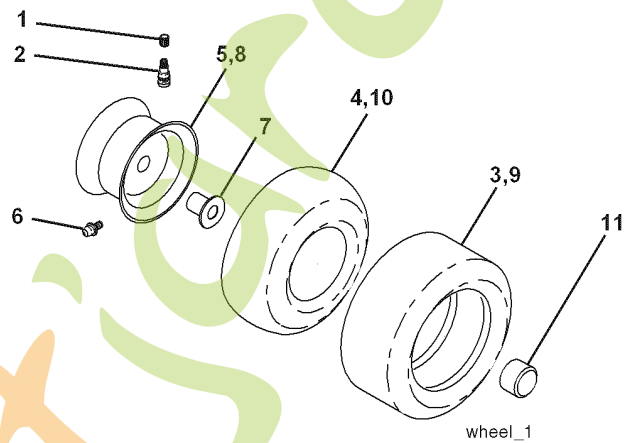

forretjardin.com

TRACTOR- -MODEL NO. CT151 (96061018001) PRODUCT NO. 960 61 01-80  
MOWER

REF.	PART NO.	DESCRIPTION	REMARK
1	532400108	HOUSING	
2	872140506	BOLT	
3	532165569	BRACKET	
4	532165558	BRACKET	
5	532124670	RETAINER RING	
6	532165557	ROD	
8	532181712	BOLT	
9	810030600	WASHER	
11	532186385	BLADE	
13	532137645	SHAFT	
14	532128774	BEARING HOUSING	
15	532110485	BEARING	
16	532186386	BLADE	
17	872140610	BOLT	
18	872110606	BOLT	
19	532132827	SPEC. BOLT	
20	532181713	BOLT	
21	873680500	NUT	
22	532199590	BRACKET	
23	532165446	PLATE	
24	532165242	BRACKET	
25	532165244	BRACKET	
26	532400110	SUPPORT	
27	532165568	BRACKET	
28	532165567	BRACKET	
30	532173984	SCREW	
31	532187690	WASHER	
32	532175707	MANDREL PULLEY	
33	532400234	NUT	
34	532400107	BRACKET	
35	532400106	BRACKET	
36	532146763	PULLEY	
40	873680600	NUT	
41	873900600	NUT	
44	532175538	COVER	
45	532175539	COVER	
46	532137729	SCREW	
55	532199498	ARM	
56	532165723	SPACER	
61	532199486	SPRING	
68	532402008	BELT	
69	532165482	SHAFT	
84	532156085	BELT GUIDE	
116	532193406	BOLT	
117	532174873	WHEEL	
118	873900600	NUT	
119	819132012	WASHER	
124	872110612	BOLT	
130	872110506	BOLT	
131	532165661	PIPE	
161	532186387	BLADE	
162	532180524	BLADE BRACKET	
163	532186388	BLADE	
-	532181857	BEARING HOUSING	
-	532181858	BEARING HOUSING	
-	532401373	CUTTING DECK	

### WHEELS & TIRES

REF.	PART NO.	DESCRIPTION	REMARK
1	532059192	CAP VALVE	
2	532065139	NIPPLE	
3	532106222	TIRE	
4	532059904	HOSE	
5	532138336	RIM	
6	532124957	FITTING	
7	532124959	BEARING	
8	532138337	RIM SPROCKET	
9	532106268	TIRE	
10	532124926	HOSE	
11	532175039	HUB CAP	
-	532144334	SEALING FOAM	