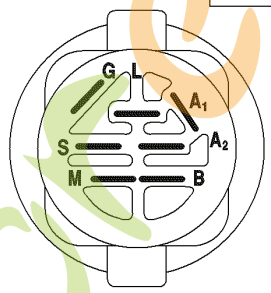

TRACTOR- -MODEL NO. CT151 (96061017901) PRODUCT NO. 960 61 01-79 SCHEMATIC

IGNITION SWITCH

POSITION	CIRCUIT	"MAKE"
OFF	M+G+A1	
RUN/OVERRIDE	B+A1	
RUN	B+A1	L+A2
START	B + S + A1	

WIRING INSULATED CLIPS

NOTE: IF WIRING INSULATED CLIPS WERE REMOVED FOR SERVICING OF UNIT, THEY SHOULD BE REPLACED TO PROPERLY SECURE YOUR WIRING.

○ REMOVABLE CONNECTIONS

● NON-REMOVABLE CONNECTIONS