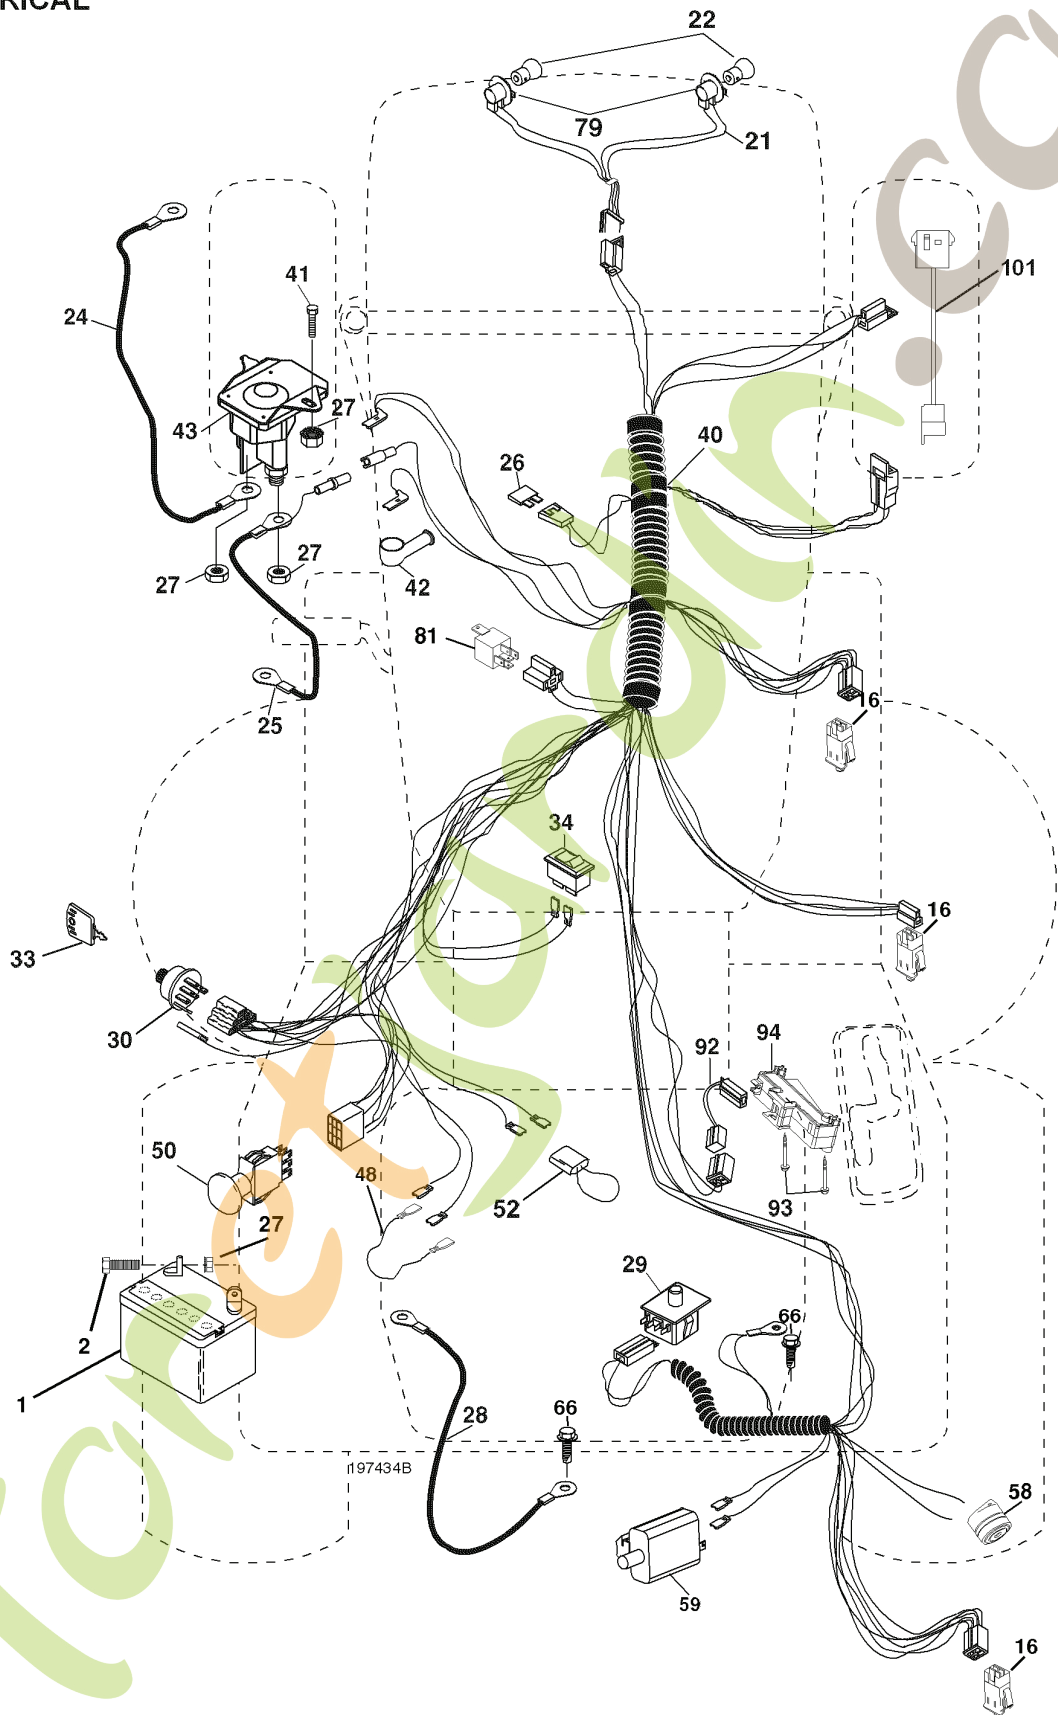

REPAIR PARTS

TRACTOR- -MODEL NO. CT151 (96061017901) PRODUCT NO. 960 61 01-79
ELECTRICAL

REF.	PART NO.	DESCRIPTION	REMARK
1	532144927	BATTERY	
2	874760412	BOLT	
16	532176138	MICRO SWITCH	
21	532400252	HARNES	
22	532004152	BULB	
24	532124780	CABLE	
25	532165987	CABLE	
26	532175158	FUSE	
27	873510400	NUT	
28	532127725	CABLE	
29	532192749	SWITCH.SEAT.DP W/RAMPS	
30	532193350	IGNITION MODULE	
33	532140401	KEY	
34	532110712	SWITCH	
40	532197434	CABLE ASSY	
41	871110408	BOLT	
42	532131563	COVER	
43	532192507	SOLENOID	
48	532140844	ADAPTER	
50	532174651	SWITCH	
52	532141940	WIRE	
58	532169419	BUZZER	
59	532180379	SWITCH FBI	
66	817490608	SCREW	
79	532175242	HOLDER	
81	532109748	RELAY	
92	532196615	CABLE ASSY	
93	532192540	SCREW	
94	532191834	MODULE.REVERSE.ROS	
101	532198317	CABLE	

forretjardin.com