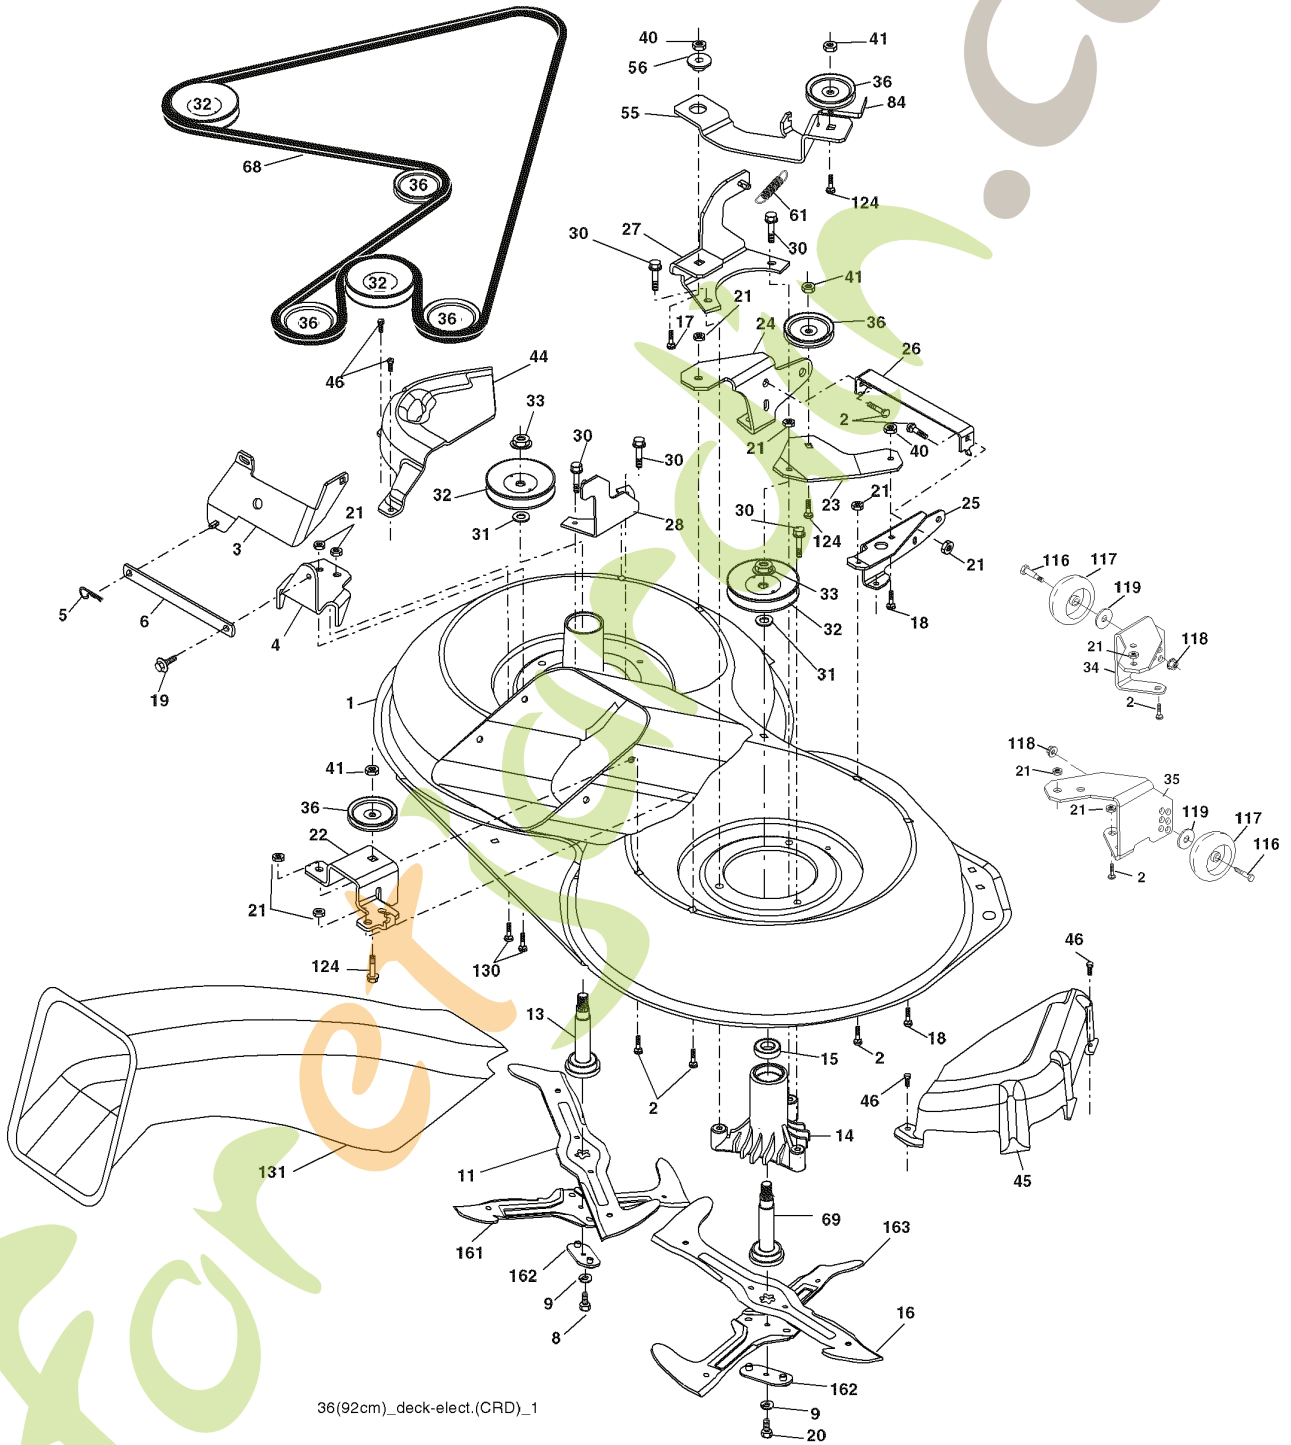

TRACTOR- -MODEL NO. CT151 (96061018001) PRODUCT NO. 960 61 01-80
MOWER

REF.	PART NO.	DESCRIPTION	REMARK
1	532400108	HOUSING	
2	872140506	BOLT	
3	532165569	BRACKET	
4	532165558	BRACKET	
5	532124670	RETAINER RING	
6	532165557	ROD	
8	532181712	BOLT	
9	810030600	WASHER	
11	532186385	BLADE	
13	532137645	SHAFT	
14	532128774	BEARING HOUSING	
15	532110485	BEARING	
16	532186386	BLADE	
17	872140610	BOLT	
18	872110606	BOLT	
19	532132827	SPEC. BOLT	
20	532181713	BOLT	
21	873680500	NUT	
22	532199590	BRACKET	
23	532165446	PLATE	
24	532165242	BRACKET	
25	532165244	BRACKET	
26	532400110	SUPPORT	
27	532165568	BRACKET	
28	532165567	BRACKET	
30	532173984	SCREW	
31	532187690	WASHER	
32	532175707	MANDREL PULLEY	
33	532400234	NUT	
34	532400107	BRACKET	
35	532400106	BRACKET	
36	532146763	PULLEY	
40	873680600	NUT	
41	873900600	NUT	
44	532175538	COVER	
45	532175539	COVER	
46	532137729	SCREW	
55	532199498	ARM	
56	532165723	SPACER	
61	532199486	SPRING	
68	532402008	BELT	
69	532165482	SHAFT	
84	532156085	BELT GUIDE	
116	532193406	BOLT	
117	532174873	WHEEL	
118	873900600	NUT	
119	819132012	WASHER	
124	872110612	BOLT	
130	872110506	BOLT	
131	532165661	PIPE	
161	532186387	BLADE	
162	532180524	BLADE BRACKET	
163	532186388	BLADE	
-	532181857	BEARING HOUSING	
-	532181858	BEARING HOUSING	
-	532401373	CUTTING DECK	

for extension.com