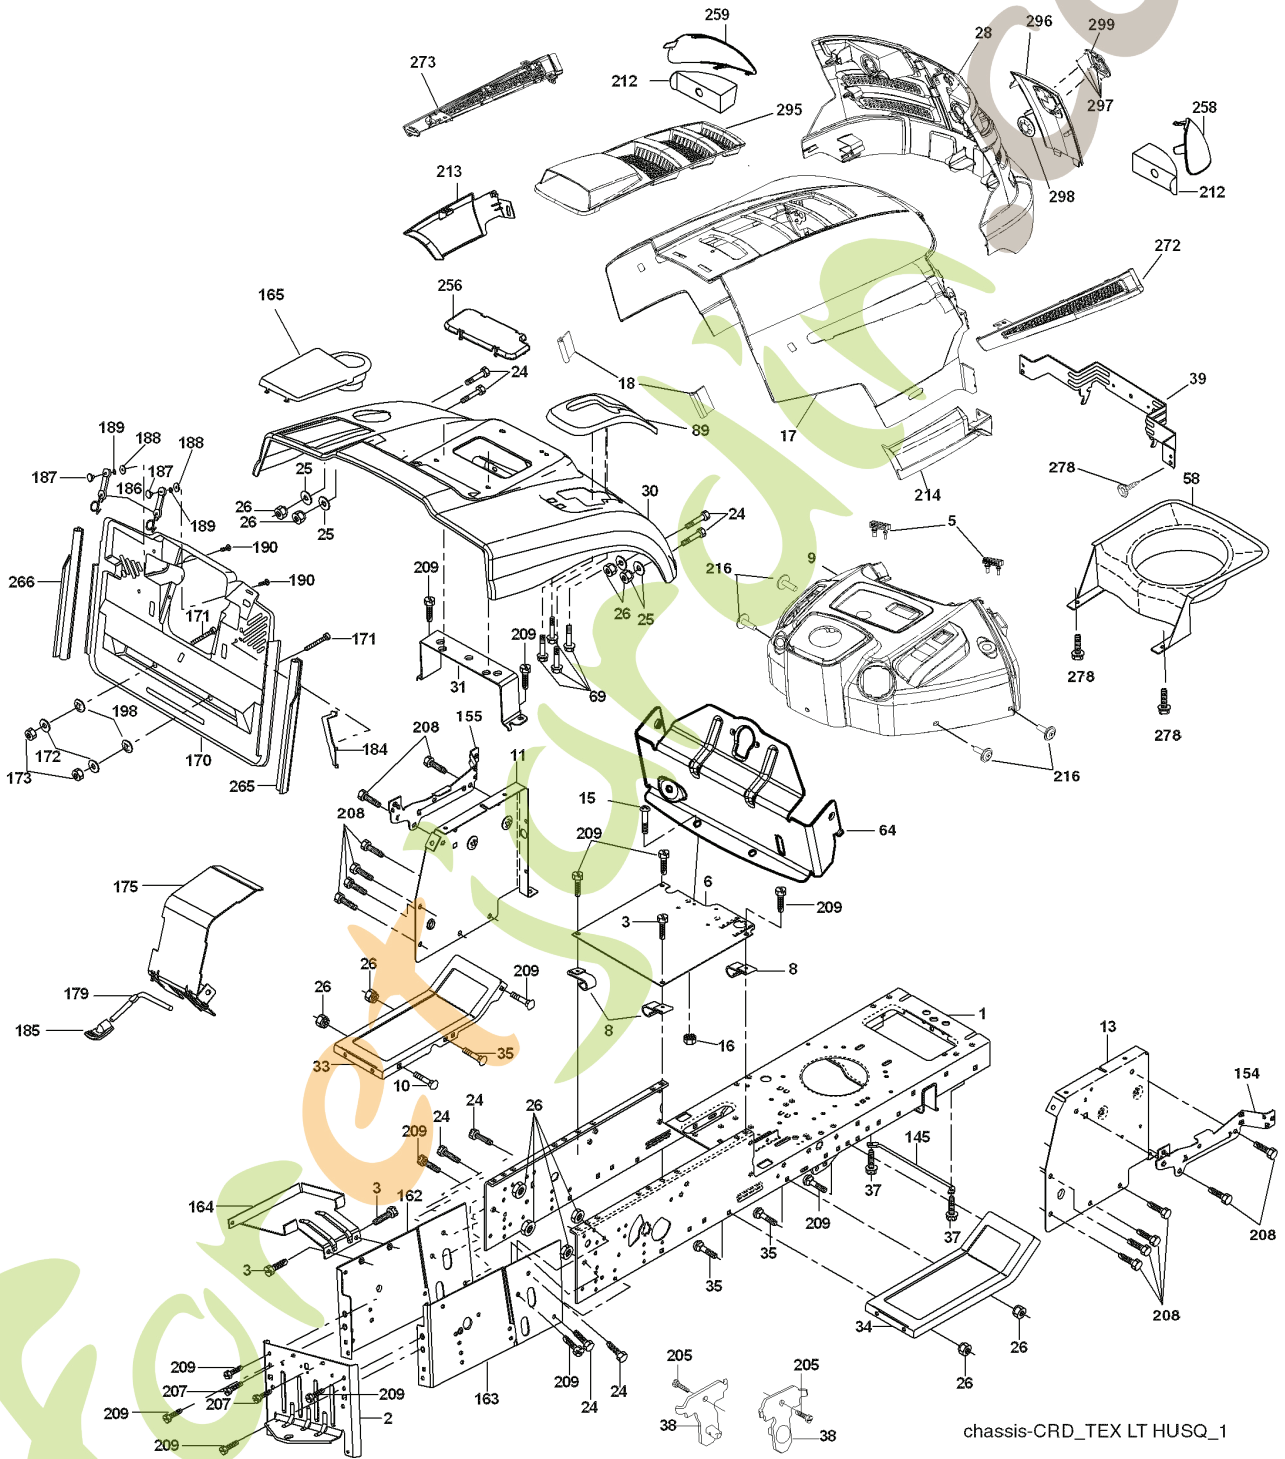

REPAIR PARTS

TRACTOR- -MODEL NO. CT151 (96061017901) PRODUCT NO. 960 61 01-79
CHASSIS AND ENCLOSURES

chassis-CRD_TEX LT HUSQ_1

REF.	PART NO.	DESCRIPTION	REMARK
1	532174620	CHASSIS	
2	532180384	DRAWBAR	
3	817060612	SCREW	
5	532404742	DAMPING PIECE	
6	532184419	PLATE	
8	532126471	CLIP	
9	532409467	PANEL	
10	872140608	BOLT	
11	532174996	DASHBOARD	
13	532172106	DASH	
15	874180512	SCREW	
16	873510500	NUT	
17	532411073	HOOD	
18	532407590	DAMPING PIECE	
24	874780616	BOLT	
25	819131312	WASHER	
26	873800600	NUT	
28	532406667	FRONT COVER	
30	532197376	GUARD	
31	532165156	BRACKET	
33	532181057	FOOTREST	
34	532181058	FOOTREST	
35	872110606	BOLT	
37	817490508	SCREW	
38	532181748	BRACKET	
39	532407807	BRACKET	
58	532407537	AIR CONDUCTOR	
64	532408127	PANEL	
69	532142432	SCREW	
89	532197407	CONSOLE	
145	532156524	SHAFT	
154	532408122	BRACKET	
155	532408123	BRACKET	
162	532180382	BRACKET	
163	532180383	BRACKET	
164	532165605	SUPPORT	
165	532181100	COVER	
170	532199488	COVER	
171	872140620	BOLT	
172	819132016	WASHER	
173	873510600	NUT	
175	532188203	DOOR TRAP	
179	532188202	ROD PIVOT FBI	
184	532174662	BRACKET	
185	532181101	KNOB	
186	532160793	LATCH	
187	532125004	NUT	
188	819061216	WASHER	
189	810071000	WASHER	
190	871081010	SCREW	
198	532168937	WASHER	
205	817490608	SCREW	
207	817670508	SCREW	
208	817670608	SCREW	
209	817000612	SCREW	
212	532406665	INSERT	
213	532411077	FENDER	
214	532411076	FENDER	
216	817670412	SCREW	
256	532181361	COVER	
258	532411078	LENS	
259	532411079	LENS	
265	532185704	SEALING	
266	532185703	SEALING	
272	532411074	AIR CONDUCTOR	
273	532411075	AIR CONDUCTOR	
278	532191611	SCREW	
295	532411116	AIR CONDUCTOR	
296	532411119	FRONT COVER	
297	532199145	CLIP	
298	532110452	NUT	
299	532405012	LOGOTYPE	
-	532411115	PLUG