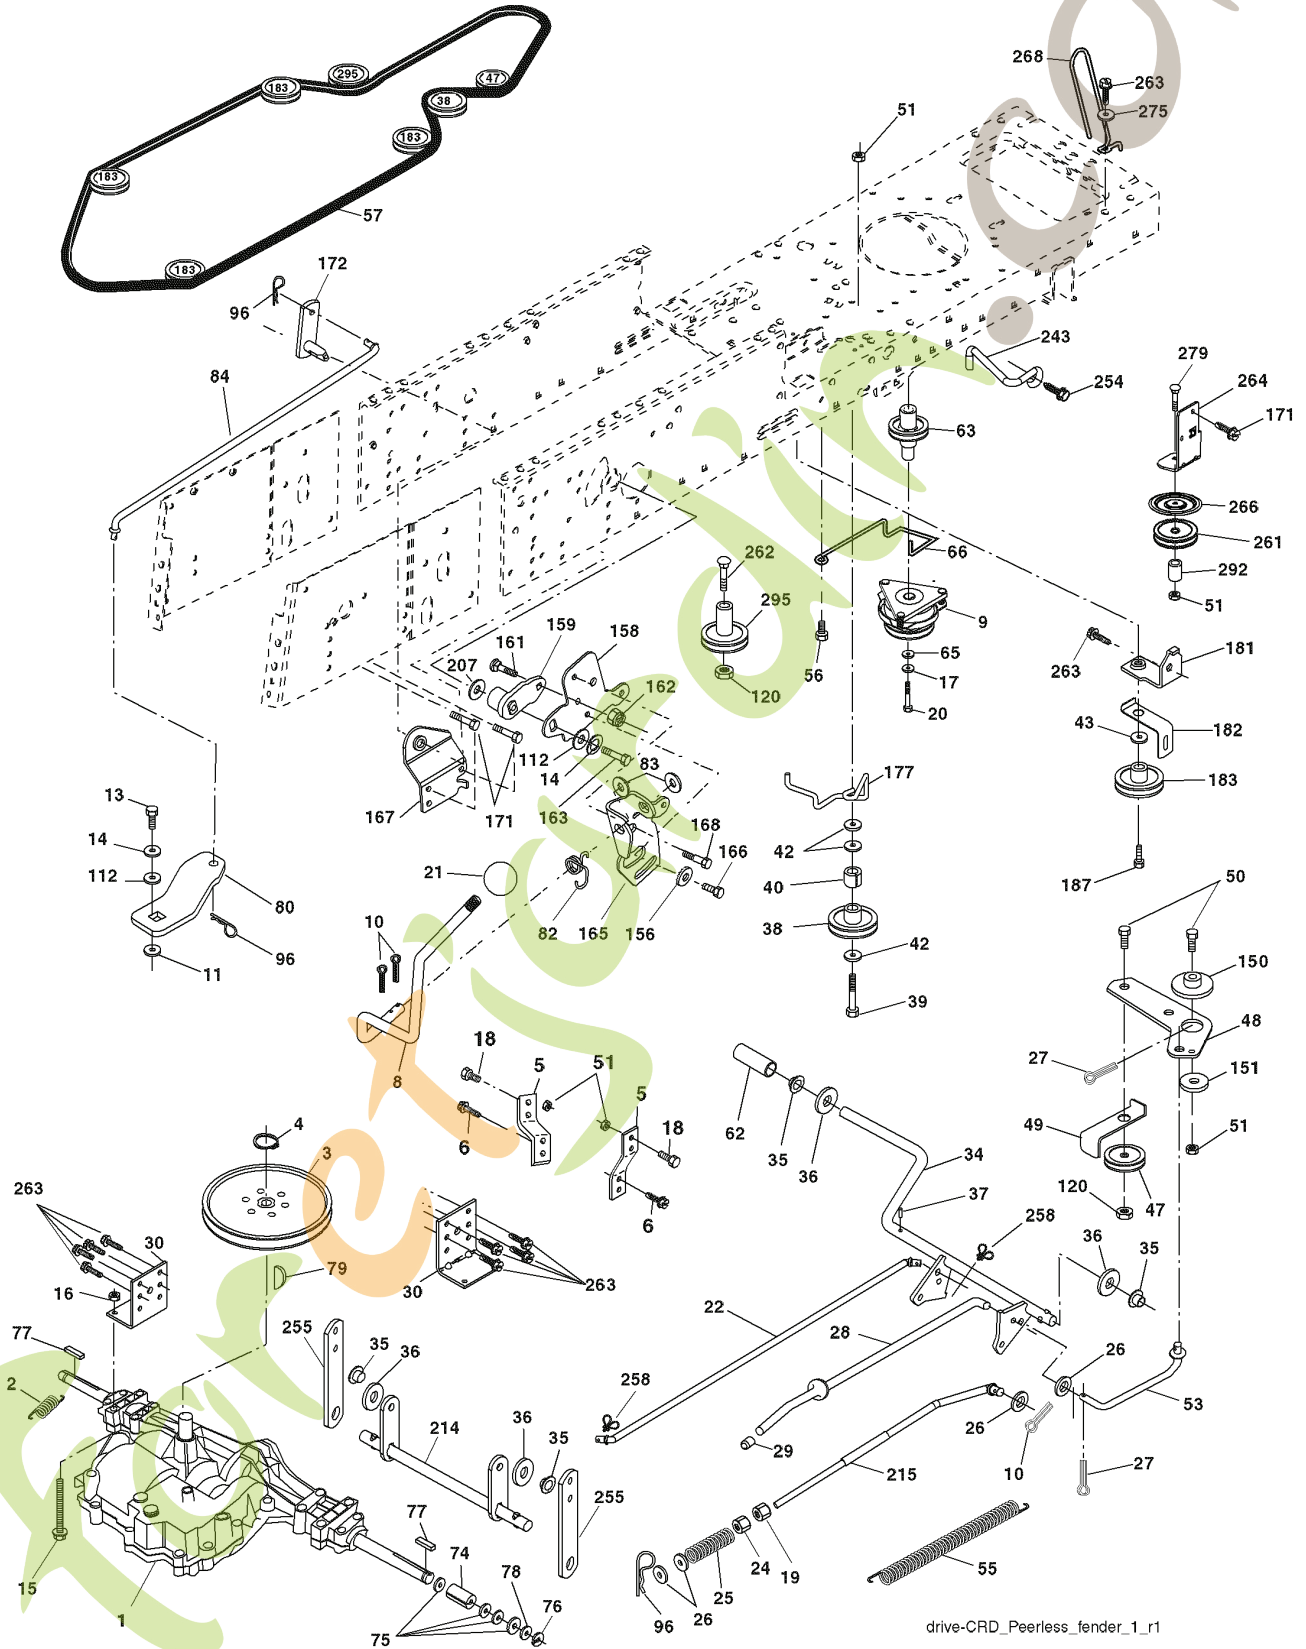

REPAIR PARTS

TRACTOR- -MODEL NO. CT151 (96061017901) PRODUCT NO. 960 61 01-79
DRIVE

REF.	PART NO.	DESCRIPTION	REMARK
2	532146682	SPRING	
3	532165999	PULLEY	
4	812000028	CLIP	
5	532121520	BRACKET	
6	817060512	SCREW	
8	532192706	LEVER	
9	532198143	CLUTCH	
10	876020416	SPLIT PIN	
11	532105701	WASHER	
13	874550412	BOLT	
14	810040400	WASHER	
15	874490544	SCREW	
16	873800500	LOCK NUT	
17	532126197	WASHER	
18	874780616	BOLT	
19	873800600	NUT	
20	532173937	BOLT	
21	532121274	KNOB	
22	532175607	ROD	
24	873350600	NUT	
25	532106888	SPRING	
26	819131316	WASHER	
27	876020412	SPLIT PIN	
28	532175765	SHAFT	
29	532124236	PLUNGER	
30	532174973	BRACKET	
34	532175578	SHAFT	
35	532120183	BEARING	
36	819211616	WASHER	
37	532124963	PIN RETAINING SCREW	
38	532165936	PULLEY	
39	874760644	BOLT	
40	532124965	SPACER	
42	819131312	WASHER	
43	819111012	WASHER	
47	532127783	PULLEY	
48	532154407	GUIDE	
49	532123205	BELT GUIDE	
50	872110612	BOLT	
51	873680600	NUT	
53	532199652	TIGE DE TENSION POULIE	
55	532105709	SPRING	
56	817060620	SCREW	
57	532165631	BELT	
62	532124872	PEDAL RUBBER	
63	532180397	PULLEY	
65	810040700	WASHER	
66	532154778	TENSIONER	
75	532121749	WASHER	
76	812000001	RETAINER RING	
77	532123583	KEY	
78	532121748	WASHER	
79	532125096	WOODRUFF KEY	
80	532145090	LEVER	
82	532165711	SPRING	
83	819171216	WASHER	
84	532165621	LINK	
96	532124788	RETAINER RING	
112	819091210	WASHER	
120	873900600	NUT	
150	532165850	BUSHING	
151	819133210	WASHER	
156	532166002	WASHER	
158	532165589	BRACKET	
159	532183900	LEVER	
161	872140406	BOLT	
162	873680400	NUT	
163	874780416	BOLT	
165	532165623	BRACKET	
166	817490510	SCREW	
167	532165588	BRACKET	
168	532165492	BOLT	
171	817490608	SCREW	
172	532165635	SHAFT	
177	532165932	HOLDER	
181	532180211	BRACKET	
182	532182682	BELT GUIDE	
183	532199532	PULLEY	

exidain.com