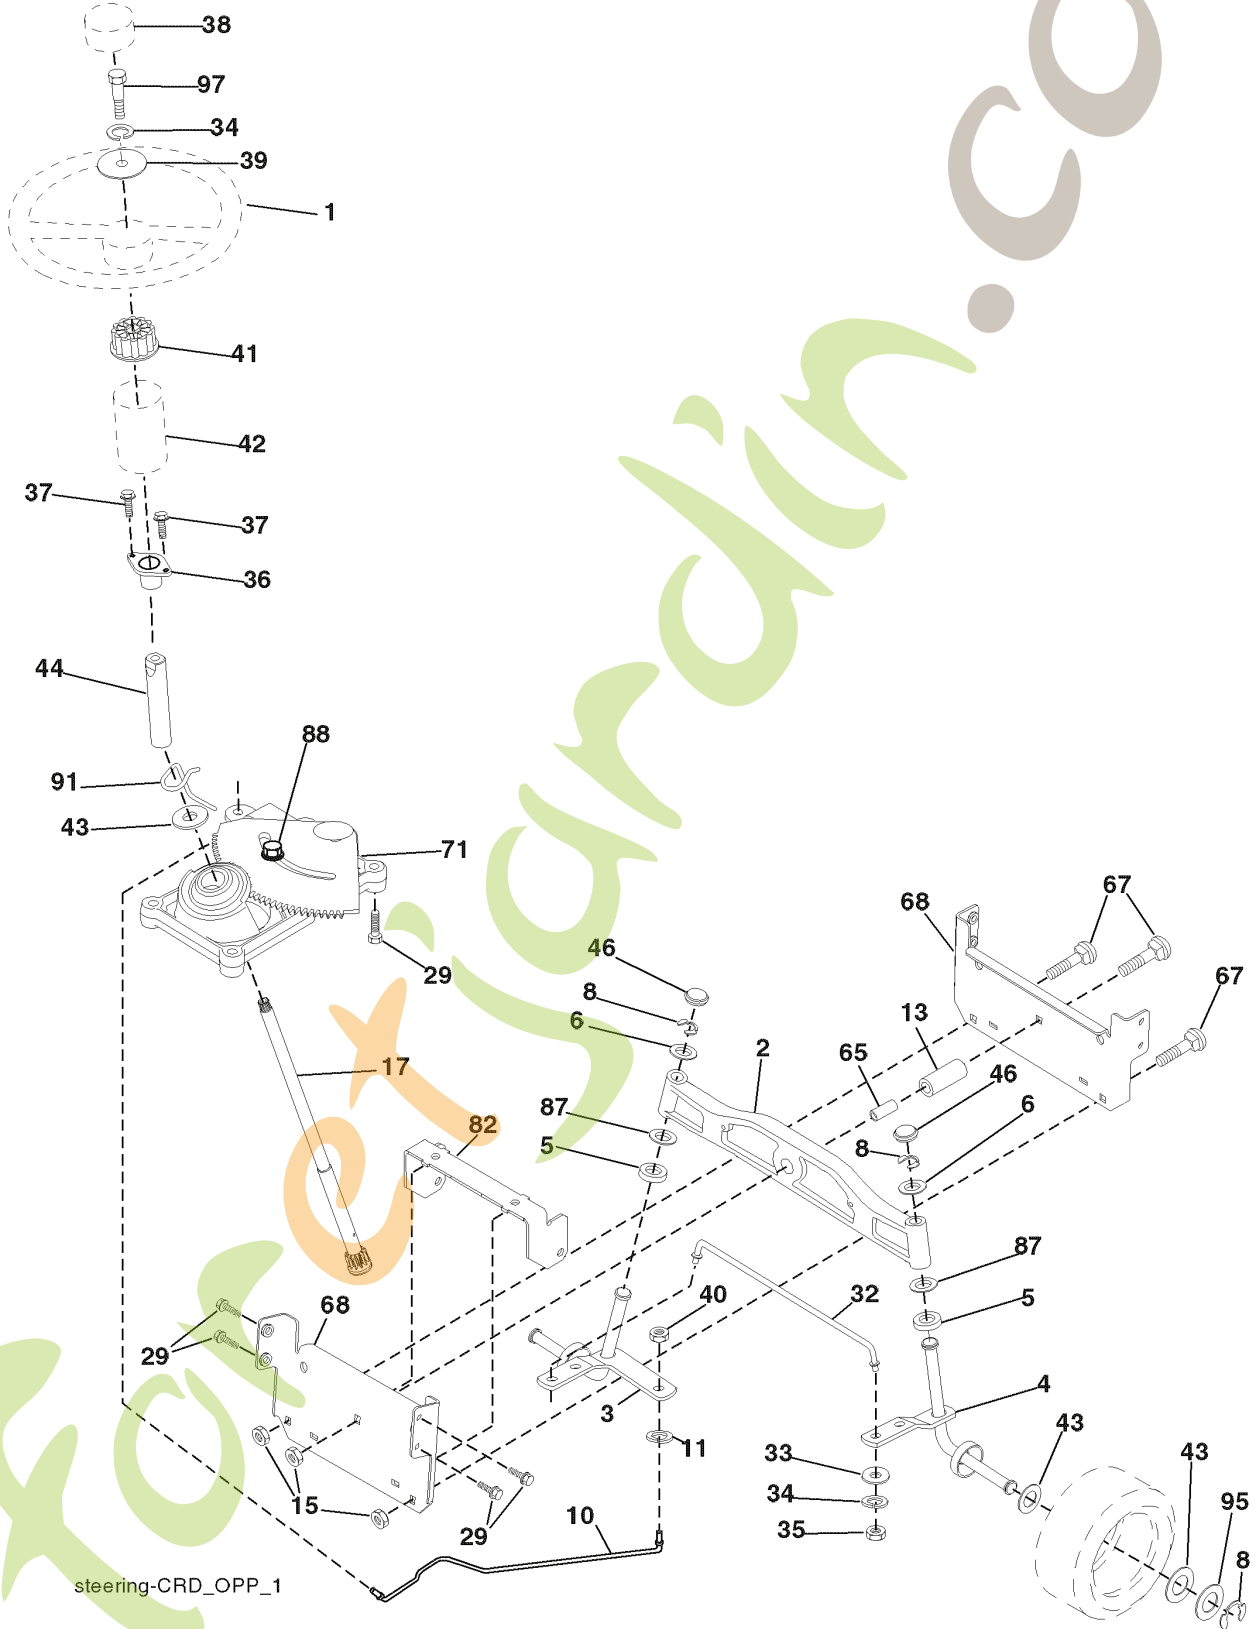

REPAIR PARTS

TRACTOR- -MODEL NO. CT151 (96061017901) PRODUCT NO. 960 61 01-79
STEERING ASSEMBLY

steering-CRD_OPP_1

REF.	PART NO.	DESCRIPTION	REMARK
1	532193651	STEERING WHEEL	
2	532184706	SHAFT	
3	532169840	SPINDLE	
4	532169839	SPINDLE	
5	532124931	WASHER	
6	532121748	WASHER	
8	812000029	RETAINER RING	
10	532175121	ROD	
11	810040600	WASHER	
13	532136518	PIPE	
15	532145212	NUT	
17	532190753	ROD	
29	817000612	SCREW	
32	532171888	ROD	
33	819111216	WASHER	
34	810040500	WASHER	
35	873540500	NUT	
36	532155099	BUSHING	
37	532152927	SCREW	
38	532193652	HUB	
39	819113812	WASHER	
40	873540600	NUT	
41	532186737	ADAPTER	
42	532411139	STEERING COLUMN TUBE	
43	532121749	WASHER	
44	532190752	SHAFT	
46	532121232	HUB CAP	
65	532160367	SPACER	
67	872110618	BOLT	
68	532169827	SHAFT	
71	532175146	STEERING GEAR	
82	532199978	SUPPORT ESSIEU AVANT	
87	532173966	WASHER	
88	532175118	BOLT	
91	532175553	SPRING	
95	532188967	WASHER	
97	874780564	BOLT	
	PART NO.		REMARK

forretjardin.com