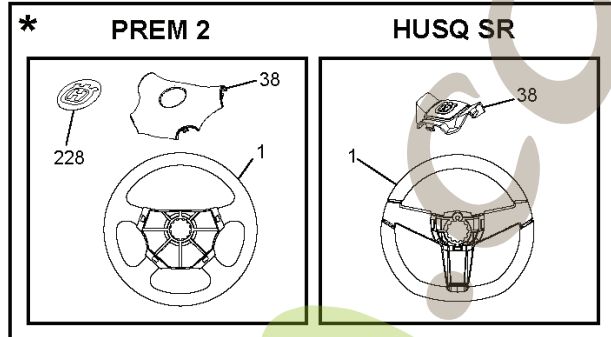

steering-CRD_special_1_w118

REF.	PART NO.	DESCRIPTION	REMARK
1	532416480	STEERING WHEEL	
--	532193651	STEERING WHEEL	
2	532184706	SHAFT	
3	532169840	SPINDLE	
4	532169839	SPINDLE	
5	532124931	WASHER	
6	532121748	WASHER	
8	812000029	RETAINER RING	
10	532175121	ROD	
11	810040600	WASHER	
13	532136518	PIPE	
15	532145212	NUT	
17	532190753	ROD	
29	817000612	SCREW	
32	532171888	ROD	
33	819111216	WASHER	
34	810040500	WASHER	
35	873540500	NUT	
36	532155099	BUSHING	
37	532152927	SCREW	
38	532415987	KNOB	
--	532193652	HUB	
39	819113812	WASHER	
40	873540600	NUT	
41	532186737	ADAPTER	
42	532411139	STEERING COLUMN TUBE	
43	532121749	WASHER	
44	532190752	SHAFT	
46	532121232	HUB CAP	
65	532414736	SPACER	
67	872110618	BOLT	
68	532169827	SHAFT	
71	532175146	STEERING GEAR	
82	532199978	SUPPORT ESSIEU AVANT	
87	532173966	WASHER	
88	532175118	BOLT	
91	532175553	SPRING	
95	532188967	WASHER	
97	874780564	BOLT	
118	532406013	BEARING	
228	532404484	LABEL	

forretjardir.com