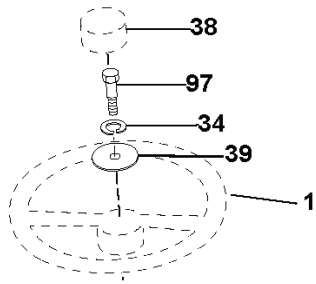

steering-CRD_special_1_w118

REF.	PART NO.	DESCRIPTION	REMARK
1	532416480	STEERING WHEEL	
--	532193651	STEERING WHEEL	
2	532184706	SHAFT	
3	532169840	SPINDLE	
4	532169839	SPINDLE	
5	532124931	WASHER	
6	532121748	WASHER	
8	812000029	RETAINER RING	
10	532175121	ROD	
11	810040600	WASHER	
13	532136518	PIPE	
15	532145212	NUT	
17	532190753	ROD	
29	817000612	SCREW	
32	532171888	ROD	
33	819111216	WASHER	
34	810040500	WASHER	
35	873540500	NUT	
36	532155099	BUSHING	
37	532152927	SCREW	
38	532415987	KNOB	
--	532193652	HUB	
39	819113812	WASHER	
40	873540600	NUT	
41	532186737	ADAPTER	
42	532411139	STEERING COLUMN TUBE	
43	532121749	WASHER	
44	532190752	SHAFT	
46	532121232	HUB CAP	
65	532414736	SPACER	
67	872110618	BOLT	
68	532169827	SHAFT	
71	532175146	STEERING GEAR	
82	532199978	SUPPORT ESSIEU AVANT	
87	532173966	WASHER	
88	532175118	BOLT	
91	532175553	SPRING	
95	532188967	WASHER	
97	874780564	BOLT	
118	532406013	BEARING	
228	532404484	LABEL	

forretjardir.com