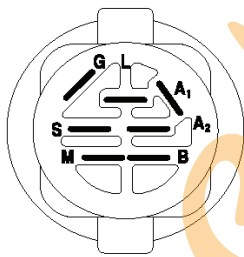

SCH05

IGNITION SWITCH

POSITION	CIRCUIT	"MAKE"
OFF	M+G+A1	
RUN/OVERRIDE	B+A1	
RUN	B+A1	L+A2
START	B + S + A1	

WIRING INSULATED CLIPS
NOTE: IF WIRING INSULATED CLIPS WERE REMOVED FOR SERVICING OF UNIT, THEY SHOULD BE RE-INSTALLED TO PROPERLY SECURE YOUR WIRING.

03048

PTO SWITCH

POSITION	CIRCUIT
OFF	C + G, B + H
ON	C + F, B + E, A + D

NON-REMOVABLE CONNECTIONS

REMOVABLE CONNECTIONS