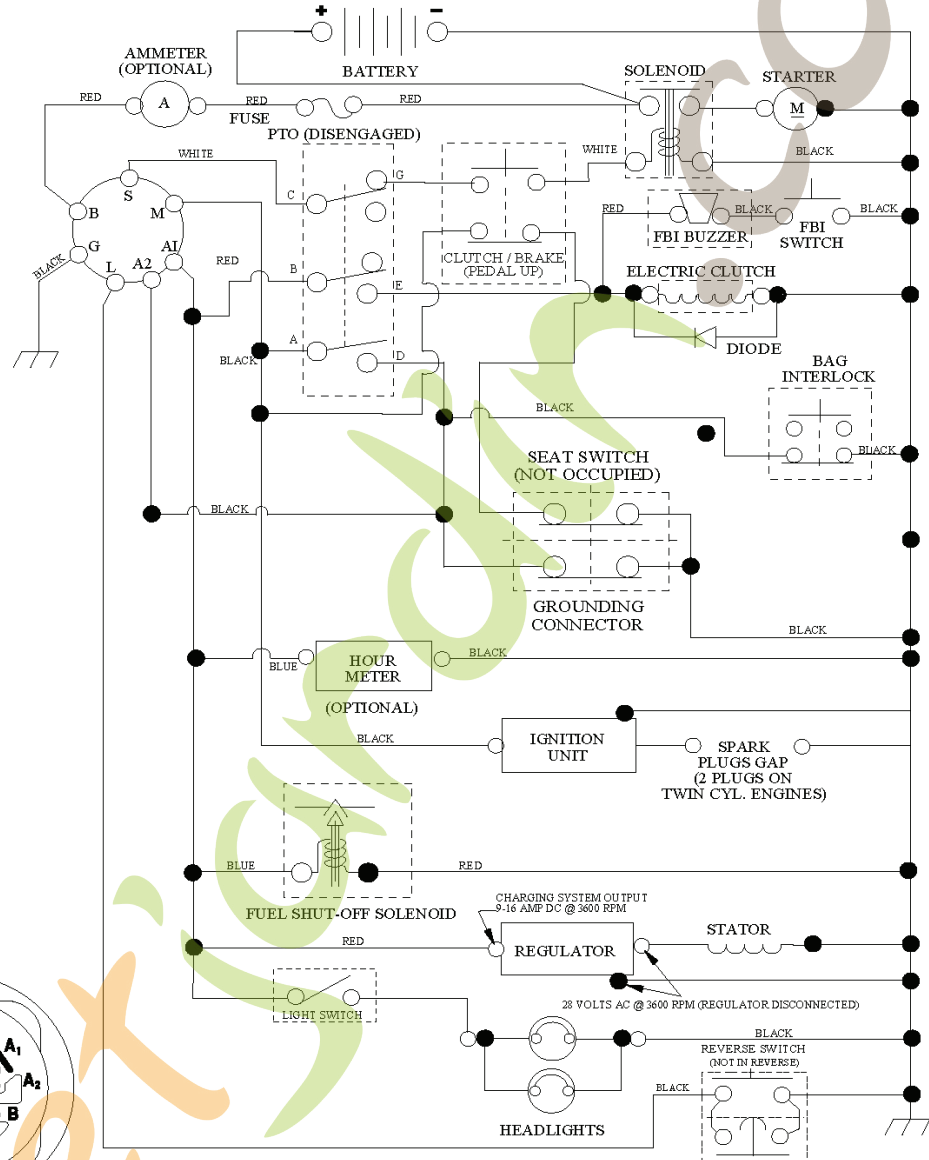

for extension.com

REF.	PART NO.	DESCRIPTION	REMARK
1	532159460	WIRE	
2	532159471	LEVER	
3	532105767	PIN RETAINING SCREW	
4	812000002	RETAINER RING	
5	819211621	WASHER	
6	532120183	BEARING	
7	532125631	HANDLE	
8	532122365	PLUG	
11	532165829	ROD	
12	532165831	ROD	
13	532124670	RETAINER RING	
15	532173288	LINK	
16	873350800	NUT	
17	532175689	BRACKET	
18	873800800	NUT	
19	532139868	LEVER	
20	532194209	SPRING	
23	532110807	NUT	
24	819131016	WASHER	
25	532164024	SPRING	
26	532169484	PIN	
27	532164543	ROD	
28	873350600	NUT	
29	532138057	KNOB	
30	532150233	TRUNNION	
31	532169865	BEARING	
32	873540600	NUT	
36	532155097	INDICATOR	
37	532123935	PLUG	
38	817060516	SCREW	
40	819112410	WASHER	
41	532123934	INDICATOR	
49	532145212	NUT	
50	532110452	NUT	

foretjardin.com

SCH05

IGNITION SWITCH

POSITION	CIRCUIT	"MAKE"
OFF	M+G+A1	
RUN/OVERRIDE	B+A1	
RUN	B+A1	L+A2
START	B + S + A1	

WIRING INSULATED CLIPS
 NOTE: IF WIRING INSULATED CLIPS WERE REMOVED FOR SERVICING OF UNIT, THEY SHOULD BE RE-INSTALLED TO PROPERLY SECURE YOUR WIRING.