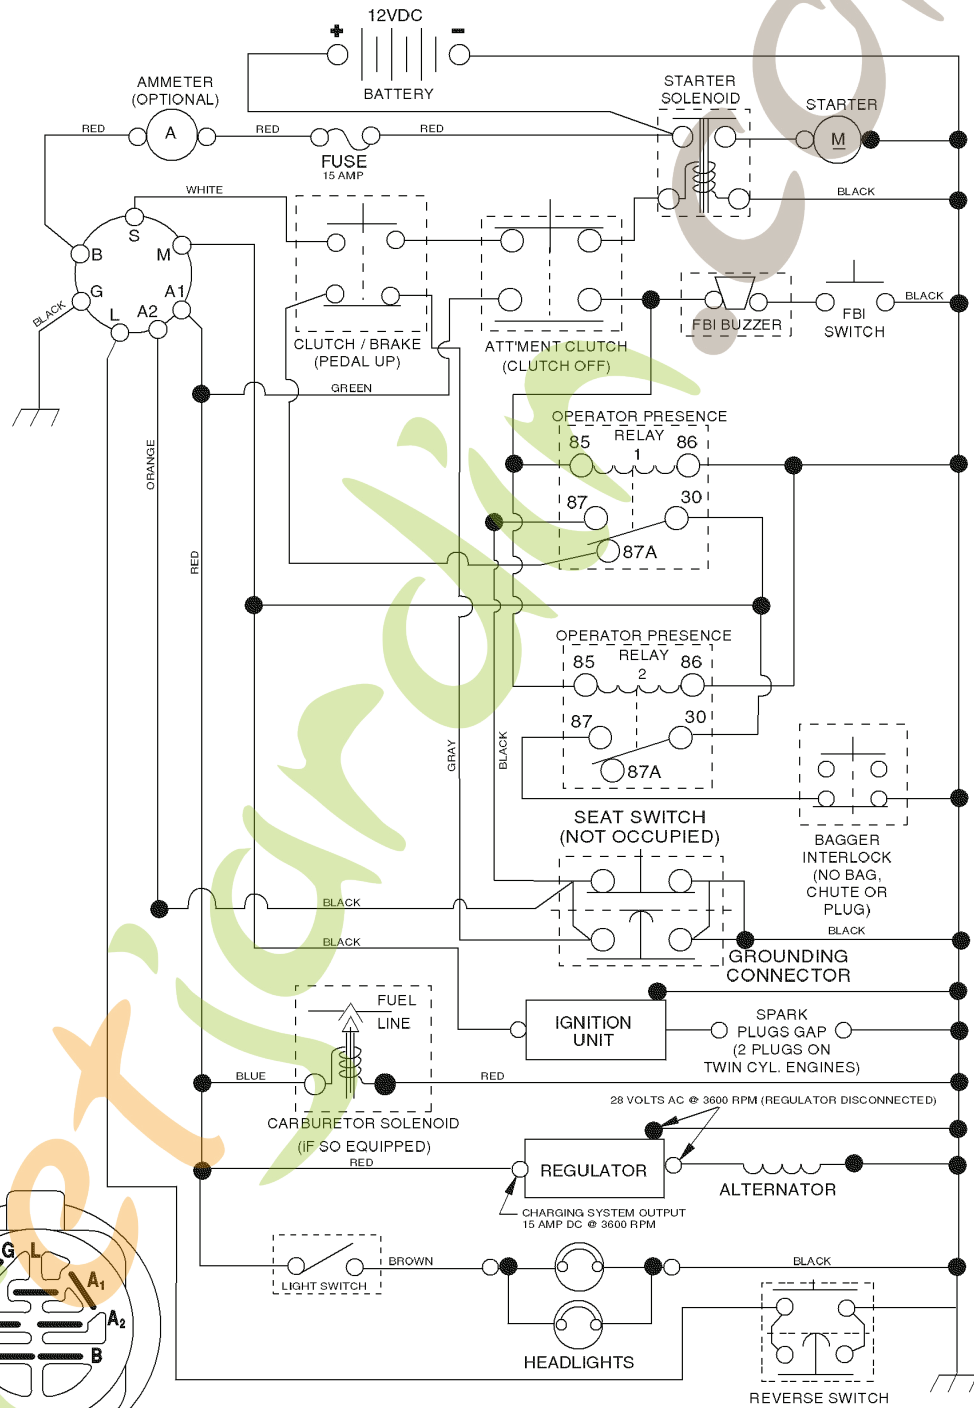

CT151, 96061017904, 2007-06

forretjardin.com

SPARE PARTS LIST

ForEtjardin.com

TRACTOR - MODEL NO. CT151 (96061017904) PRODUCT NO. 960 61 01-79 SCHEMATIC

IGNITION SWITCH

POSITION	CIRCUIT	"MAKE"
OFF	M+G+A1	
RUN/OVERRIDE	B+A1	
RUN	B+A1	L+A2
START	B + S + A1	

WIRING INSULATED CLIPS

NOTE: IF WIRING INSULATED CLIPS WERE REMOVED FOR SERVICING OF UNIT, THEY SHOULD BE REPLACED TO PROPERLY SECURE YOUR WIRING.

○ REMOVABLE CONNECTIONS

● NON-REMOVABLE CONNECTIONS

RELAY

existant.com

REF.	PART NO.	DESCRIPTION	REMARK
183	532199532	PULLEY	
187	817580520	BOLT	
207	532169845	WASHER	
214	532175609	LEVER	
215	532410142	ROD	
243	532190736	BRACKET	
254	817000616	SCREW	
255	532175608	SHAFT	
258	532178062	CLIP	
261	532131494	PULLEY	
263	817000612	SCREW	
262	872110622	BOLT	
264	532197607	BRACKET	
266	532182061	PROTECTOR	
268	532182402	PROTECTOR	
275	819131614	WASHER	
279	872110616	BOLT	
292	532400271	SPACER	
295	532179114	PULLEY	

REPAIR PARTS

TRACTOR- -MODEL NO. CT151 (96061017904) PRODUCT NO. 960 61 01-79

WHEELS & TIRES

REF.	PART NO.	DESCRIPTION	REMARK
1	532059192	CAP VALVE	
2	532065139	NIPPLE	
3	532106222	TIRE	
4	532059904	HOSE	
5	532138336	RIM	
6	532124957	FITTING	
7	532124959	BEARING	
8	532138337	RIM SPROCKET	
9	532106268	TIRE	
10	532124926	HOSE	
11	532175039	HUB CAP	
-	532144334	SEALING FOAM	