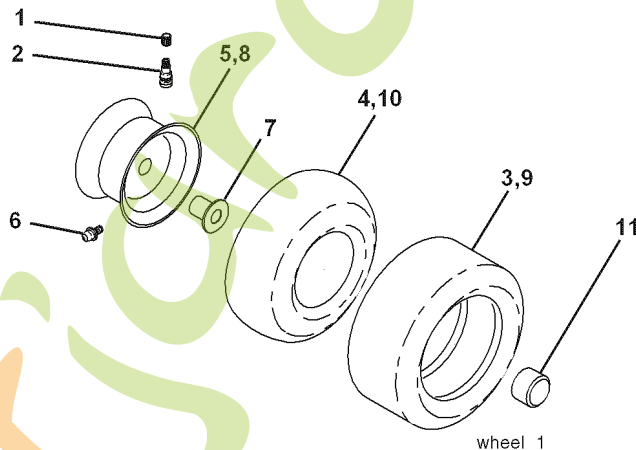

REPAIR PARTS

TRACTOR- -MODEL NO. CT151 (96061017904) PRODUCT NO. 960 61 01-79

WHEELS & TIRES

REF.	PART NO.	DESCRIPTION	REMARK
1	532059192	CAP VALVE	
2	532065139	NIPPLE	
3	532106222	TIRE	
4	532059904	HOSE	
5	532138336	RIM	
6	532124957	FITTING	
7	532124959	BEARING	
8	532138337	RIM SPROCKET	
9	532106268	TIRE	
10	532124926	HOSE	
11	532175039	HUB CAP	
-	532144334	SEALING FOAM	