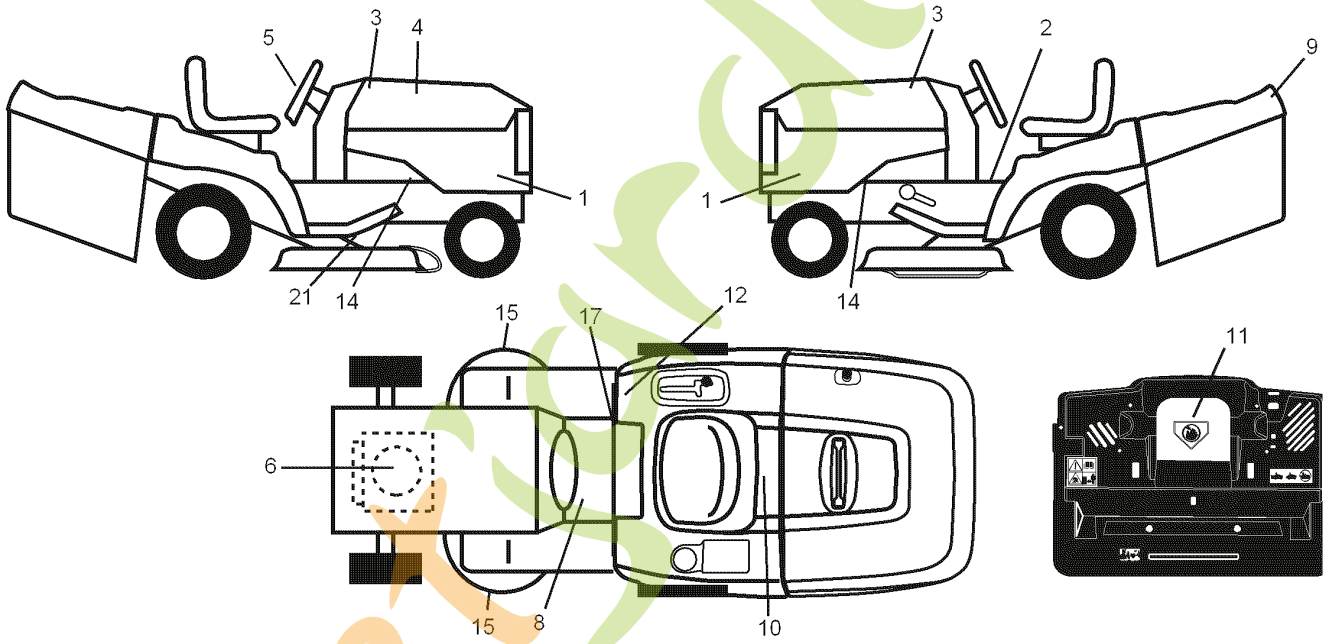

REPAIR PARTS

TRACTOR- -MODEL NO. CT151 (96061017904) PRODUCT NO. 960 61 01-79
DECALS

REF.	PART NO.	DESCRIPTION	REMARK
1	532412241	DECAL	
2	532400389	LABEL	
3	532402832	LABEL	
4	532413396	DECAL	
5	532404484	LABEL	
6	532196841	DECAL	
8	532159737	DECAL	
9	532402832	LABEL	
10	532145005	DECAL	
11	532182166	DECAL	
12	532180432	DECAL	
14	532159736	DECAL	
15	532196842	DECAL	
17	532140837	DECAL	
21	532166286	DECAL	
-	532138311	DECAL	
-	532181916	PROTEGE*RPL.PAR 532179768418	
-	532181917	PROTEGE*RPL.PAR 532179769418	
-	532411943	OPERATOR'S MANUAL	
-	532411945	OPERATOR'S MANUAL	
-	532411944	OPERATOR'S MANUAL	
-	532411946	OPERATOR'S MANUAL	

forretjardin.com