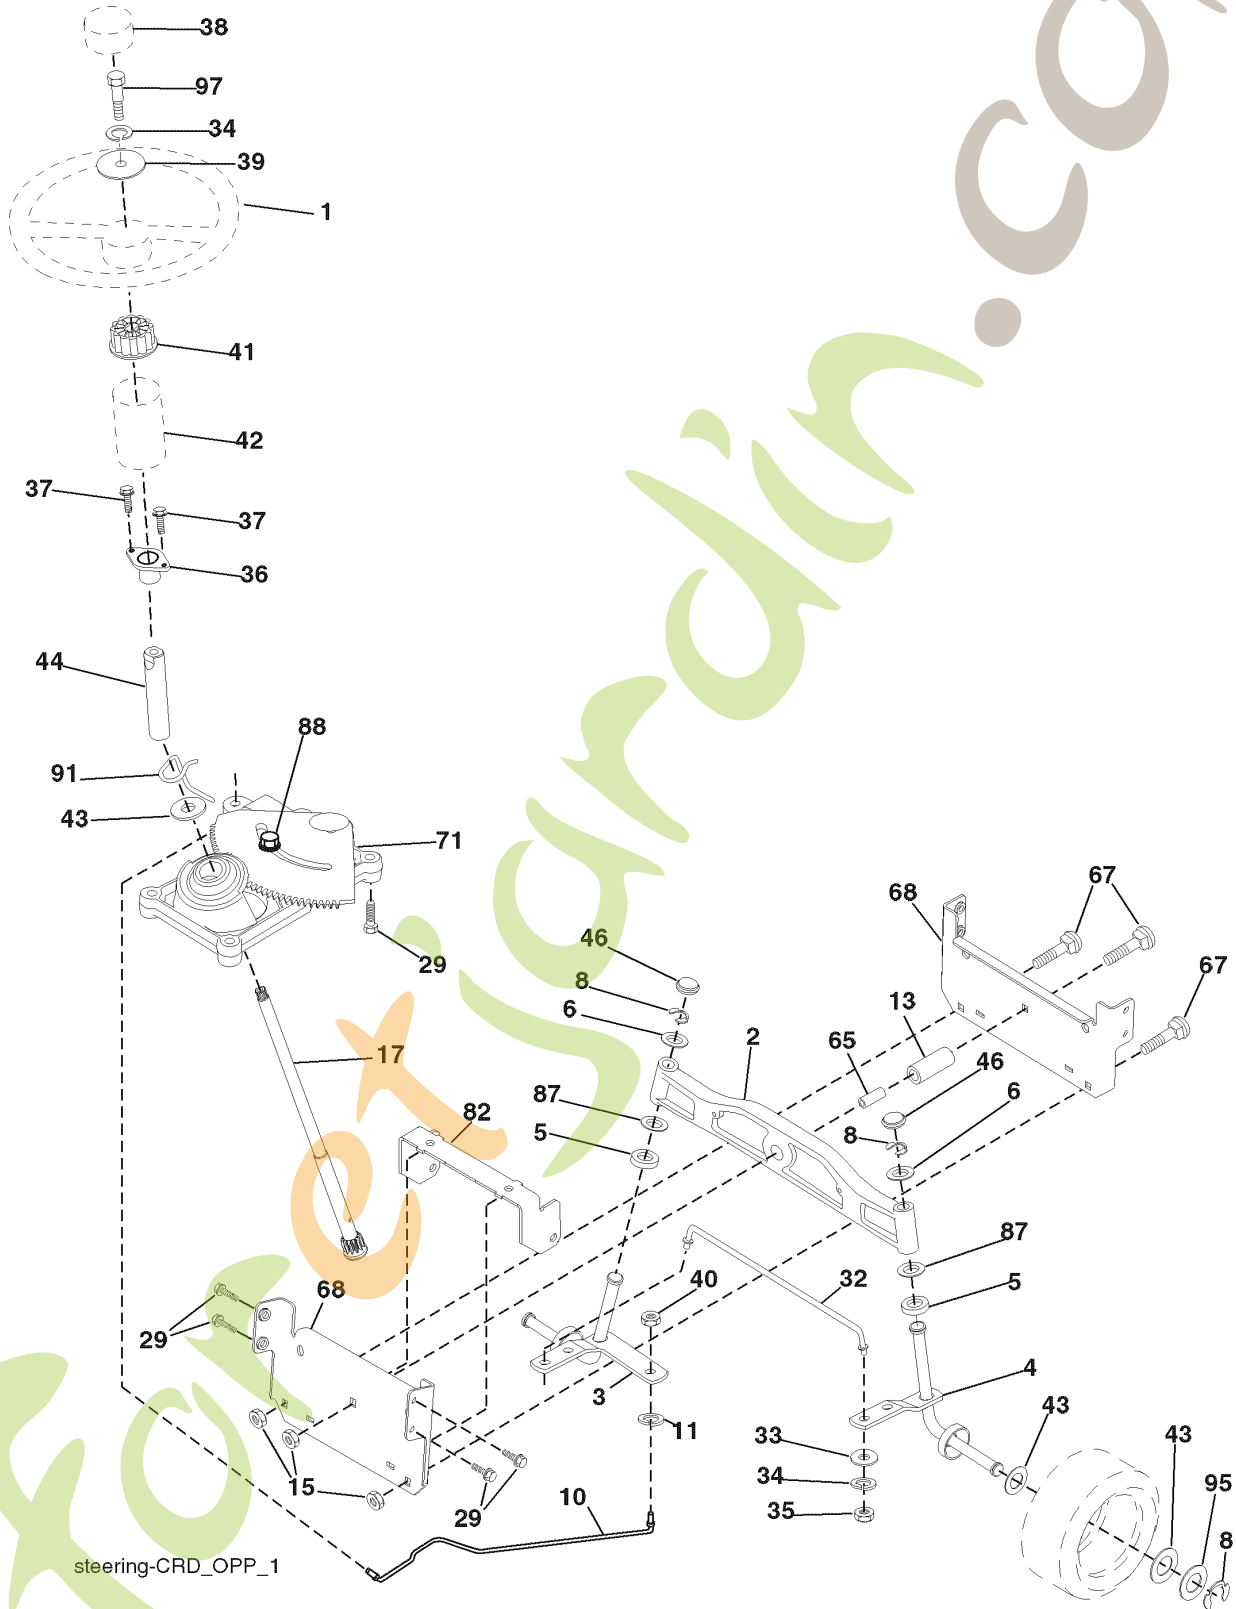

REPAIR PARTS

TRACTOR- -MODEL NO. CT151 (96061017904) PRODUCT NO. 960 61 01-79

WHEELS & TIRES

REF.	PART NO.	DESCRIPTION	REMARK
1	532059192	CAP VALVE	
2	532065139	NIPPLE	
3	532106222	TIRE	
4	532059904	HOSE	
5	532138336	RIM	
6	532124957	FITTING	
7	532124959	BEARING	
8	532138337	RIM SPROCKET	
9	532106268	TIRE	
10	532124926	HOSE	
11	532175039	HUB CAP	
-	532144334	SEALING FOAM	

ForEstjardin.com

REPAIR PARTS

TRACTOR- -MODEL NO. CT151 (96061017904) PRODUCT NO. 960 61 01-79
DECALS

REF.	PART NO.	DESCRIPTION	REMARK
1	532412241	DECAL	
2	532400389	LABEL	
3	532402832	LABEL	
4	532413396	DECAL	
5	532404484	LABEL	
6	532196841	DECAL	
8	532159737	DECAL	
9	532402832	LABEL	
10	532145005	DECAL	
11	532182166	DECAL	
12	532180432	DECAL	
14	532159736	DECAL	
15	532196842	DECAL	
17	532140837	DECAL	
21	532166286	DECAL	
-	532138311	DECAL	
-	532181916	PROTEGE*RPL.PAR 532179768418	
-	532181917	PROTEGE*RPL.PAR 532179769418	
-	532411943	OPERATOR'S MANUAL	
-	532411945	OPERATOR'S MANUAL	
-	532411944	OPERATOR'S MANUAL	
-	532411946	OPERATOR'S MANUAL	

forretjardin.com

REPAIR PARTS

TRACTOR- -MODEL NO. CT151 (96061017904) PRODUCT NO. 960 61 01-79
STEERING ASSEMBLY

steering-CRD_OPP_1

REF.	PART NO.	DESCRIPTION	REMARK
1	532193651	STEERING WHEEL	
2	532184706	SHAFT	
3	532169840	SPINDLE	
4	532169839	SPINDLE	
5	532124931	WASHER	
6	532121748	WASHER	
8	812000029	RETAINER RING	
10	532175121	ROD	
11	810040600	WASHER	
13	532136518	PIPE	
15	532145212	NUT	
17	532190753	ROD	
29	817000612	SCREW	
32	532171888	ROD	
33	819111216	WASHER	
34	810040500	WASHER	
35	873540500	NUT	
36	532155099	BUSHING	
37	532152927	SCREW	
38	532193652	HUB	
39	819113812	WASHER	
40	873540600	NUT	
41	532186737	ADAPTER	
42	532411139	STEERING COLUMN TUBE	
43	532121749	WASHER	
44	532190752	SHAFT	
46	532121232	HUB CAP	
65	532160367	SPACER	
67	872110618	BOLT	
68	532169827	SHAFT	
71	532175146	STEERING GEAR	
82	532199978	SUPPORT ESSIEU AVANT	
87	532173966	WASHER	
88	532175118	BOLT	
91	532175553	SPRING	
95	532188967	WASHER	
97	874780564	BOLT	