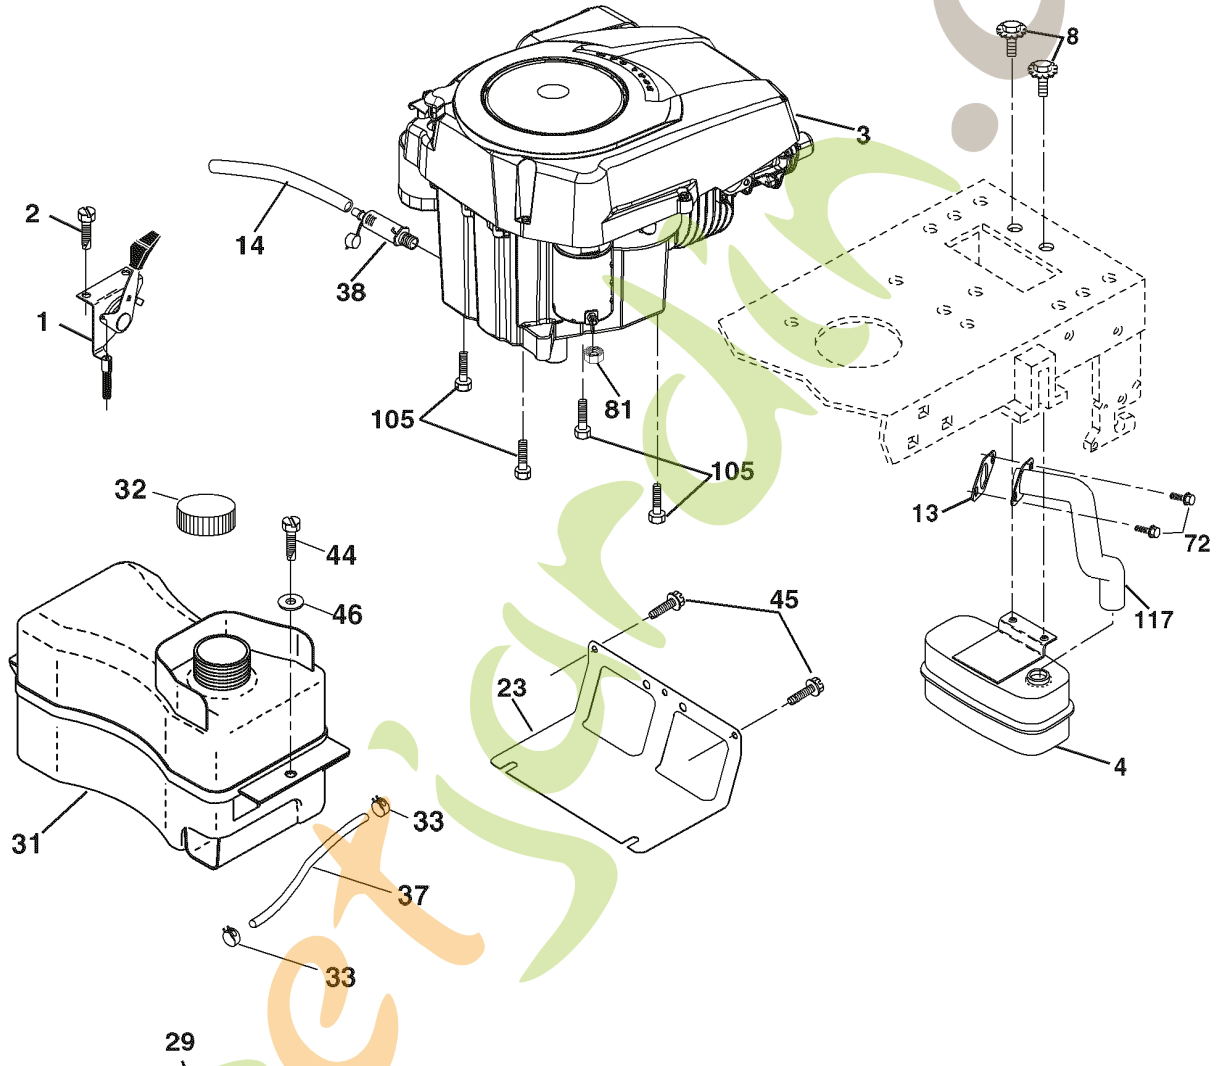

REPAIR PARTS

TRACTOR- -MODEL NO. CT151 (96061017904) PRODUCT NO. 960 61 01-79
ENGINE

OPTIONAL EQUIPMENT
Spark Arrester

engine-CRD_Kohl_1

REF.	PART NO.	DESCRIPTION	REMARK
1	532183897	CONTROL	
2	817191611	SCREW	
4	532188655	MUFFLER	
8	532171877	BOLT	
13	532185909	GASKET	
14	532148456	TUBE	
23	532169837	HEAT SHIELD	
29	532137180	SPARK ARRESTER KIT	
31	532407545	FUEL TANK	
32	532197725	PLUG	
33	532123487	HOSE CLAMP	
37	532137040	HOSE	
38	532181654	PLUG	
44	817670412	SCREW	
45	817000612	SCREW	
46	819091416	WASHER	
72	532192334	SCREW	
81	873510400	NUT	
105	817120616	SCREW	
117	532188654	TUBE EXHAUST	
	PART NO.		REMARK

forretjardin.com