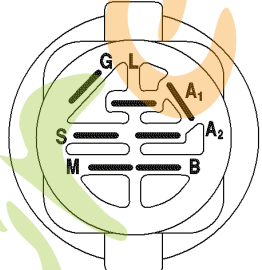

CT151, 96061017904, 2007-06

forretjardin.com

SPARE PARTS LIST

ForEtjardin.com

TRACTOR - MODEL NO. CT151 (96061017904) PRODUCT NO. 960 61 01-79 SCHEMATIC

IGNITION SWITCH

POSITION	CIRCUIT	"MAKE"
OFF	M+G+A1	
RUN/OVERRIDE	B+A1	
RUN	B+A1	L+A2
START	B + S + A1	

WIRING INSULATED CLIPS

NOTE: IF WIRING INSULATED CLIPS WERE REMOVED FOR SERVICING OF UNIT, THEY SHOULD BE REPLACED TO PROPERLY SECURE YOUR WIRING.

○ REMOVABLE CONNECTIONS

● NON-REMOVABLE CONNECTIONS

RELAY