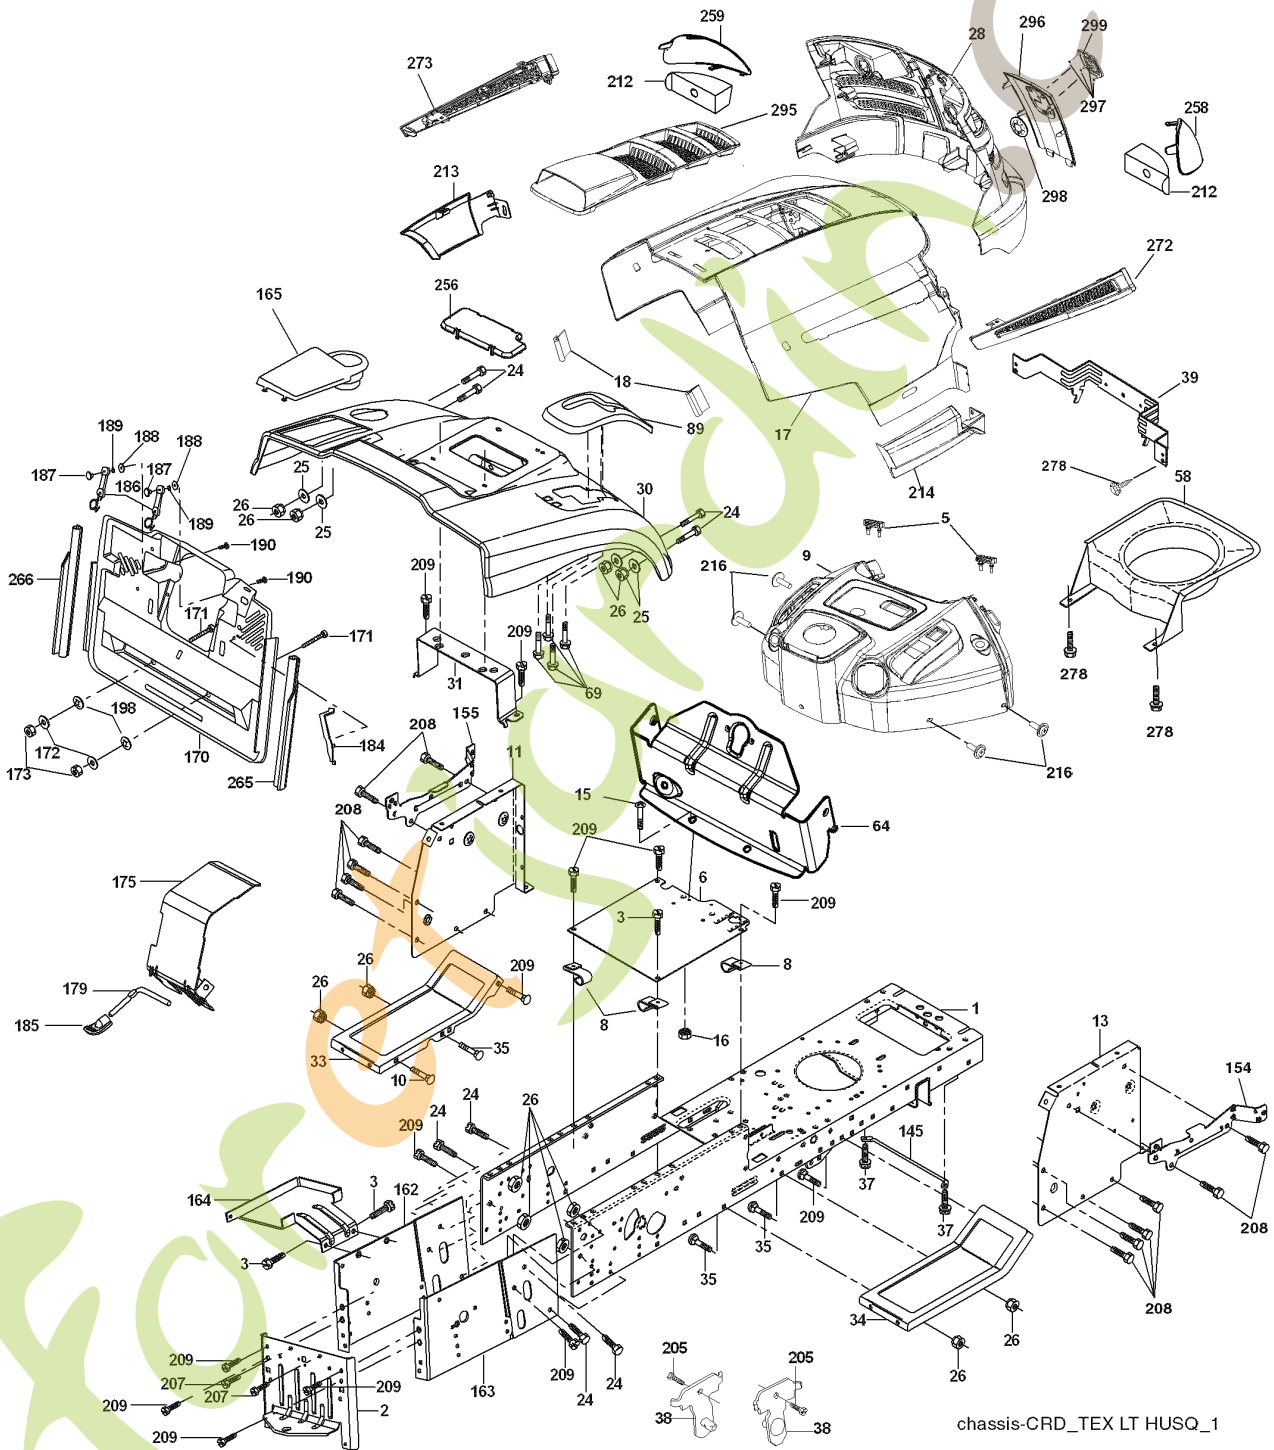

REF.	PART NO.	DESCRIPTION	REMARK
1	532144927	BATTERY	
2	874760412	BOLT	
16	532176138	MICRO SWITCH	
21	532400252	HARNES	
22	532004152	BULB	
24	532124780	CABLE	
25	532165987	CABLE	
26	532175158	FUSE	
27	873510400	NUT	
28	532127725	CABLE	
29	532192749	SWITCH.SEAT.DP W/RAMPS	
30	532193350	IGNITION MODULE	
33	532140401	KEY	
34	532110712	SWITCH	
40	532197434	CABLE ASSY	
41	871110408	BOLT	
42	532131563	COVER	
43	532192507	SOLENOID	
48	532140844	ADAPTER	
50	532174651	SWITCH	
52	532141940	WIRE	
58	532169419	BUZZER	
59	532180379	SWITCH FBI	
66	817490608	SCREW	
79	532175252	LAMPHOLDER	
81	532109748	RELAY	
92	532196615	CABLE ASSY	
93	532192540	SCREW	
94	532191834	MODULE.REVERSE.ROS	
101	532198317	CABLE	

forretjardin.com

REPAIR PARTS

TRACTOR- -MODEL NO. CT151 (96061017904) PRODUCT NO. 960 61 01-79
CHASSIS AND ENCLOSURES

chassis-CRD_TEX LT HUSQ_1