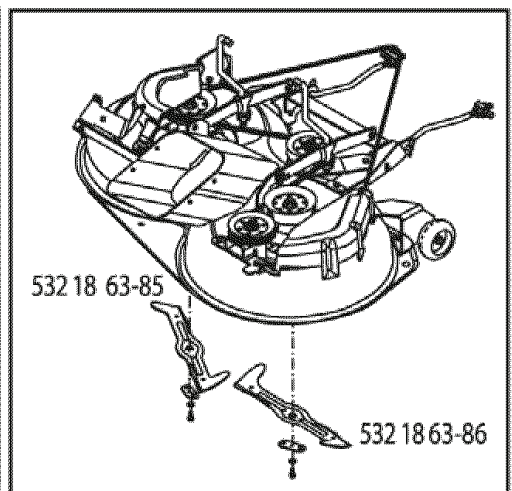

WIRING INSULATED CLIPS

NOTE: IF WIRING INSULATED CLIPS WERE REMOVED FOR SERVICING OF UNIT, THEY SHOULD BE REPLACED TO PROPERLY SECURE YOUR WIRING.

○ REMOVABLE CONNECTIONS

● NON-REMOVABLE CONNECTIONS

RELAY

for

extension

for extension.com

ILLUSTRATED PARTS LIST

MFG. ID NO. 96061017904

CUSTOMER CATALOG NO. CT151

PRODUCT NO. 960 61 00-79

REF.	PART NO.	DESCRIPTION	REMARK
531 02 95-01	531029501	AIR FILTER	
531 02 95-02	531029502	FILTER	
532 40 20-08	532402008	BELT	
531 02 95-03	531029503	FILTER	
532 18 63-85	532186385	BLADE	
531 02 95-04	531029504	SPARK PLUG	
532 16 56-31	532165631	BELT	
532 18 63-86	532186386	BLADE	

existant.com

REF.	PART NO.	DESCRIPTION	REMARK
183	532199532	PULLEY	
187	817580520	BOLT	
207	532169845	WASHER	
214	532175609	LEVER	
215	532410142	ROD	
243	532190736	BRACKET	
254	817000616	SCREW	
255	532175608	SHAFT	
258	532178062	CLIP	
261	532131494	PULLEY	
263	817000612	SCREW	
262	872110622	BOLT	
264	532197607	BRACKET	
266	532182061	PROTECTOR	
268	532182402	PROTECTOR	
275	819131614	WASHER	
279	872110616	BOLT	
292	532400271	SPACER	
295	532179114	PULLEY	