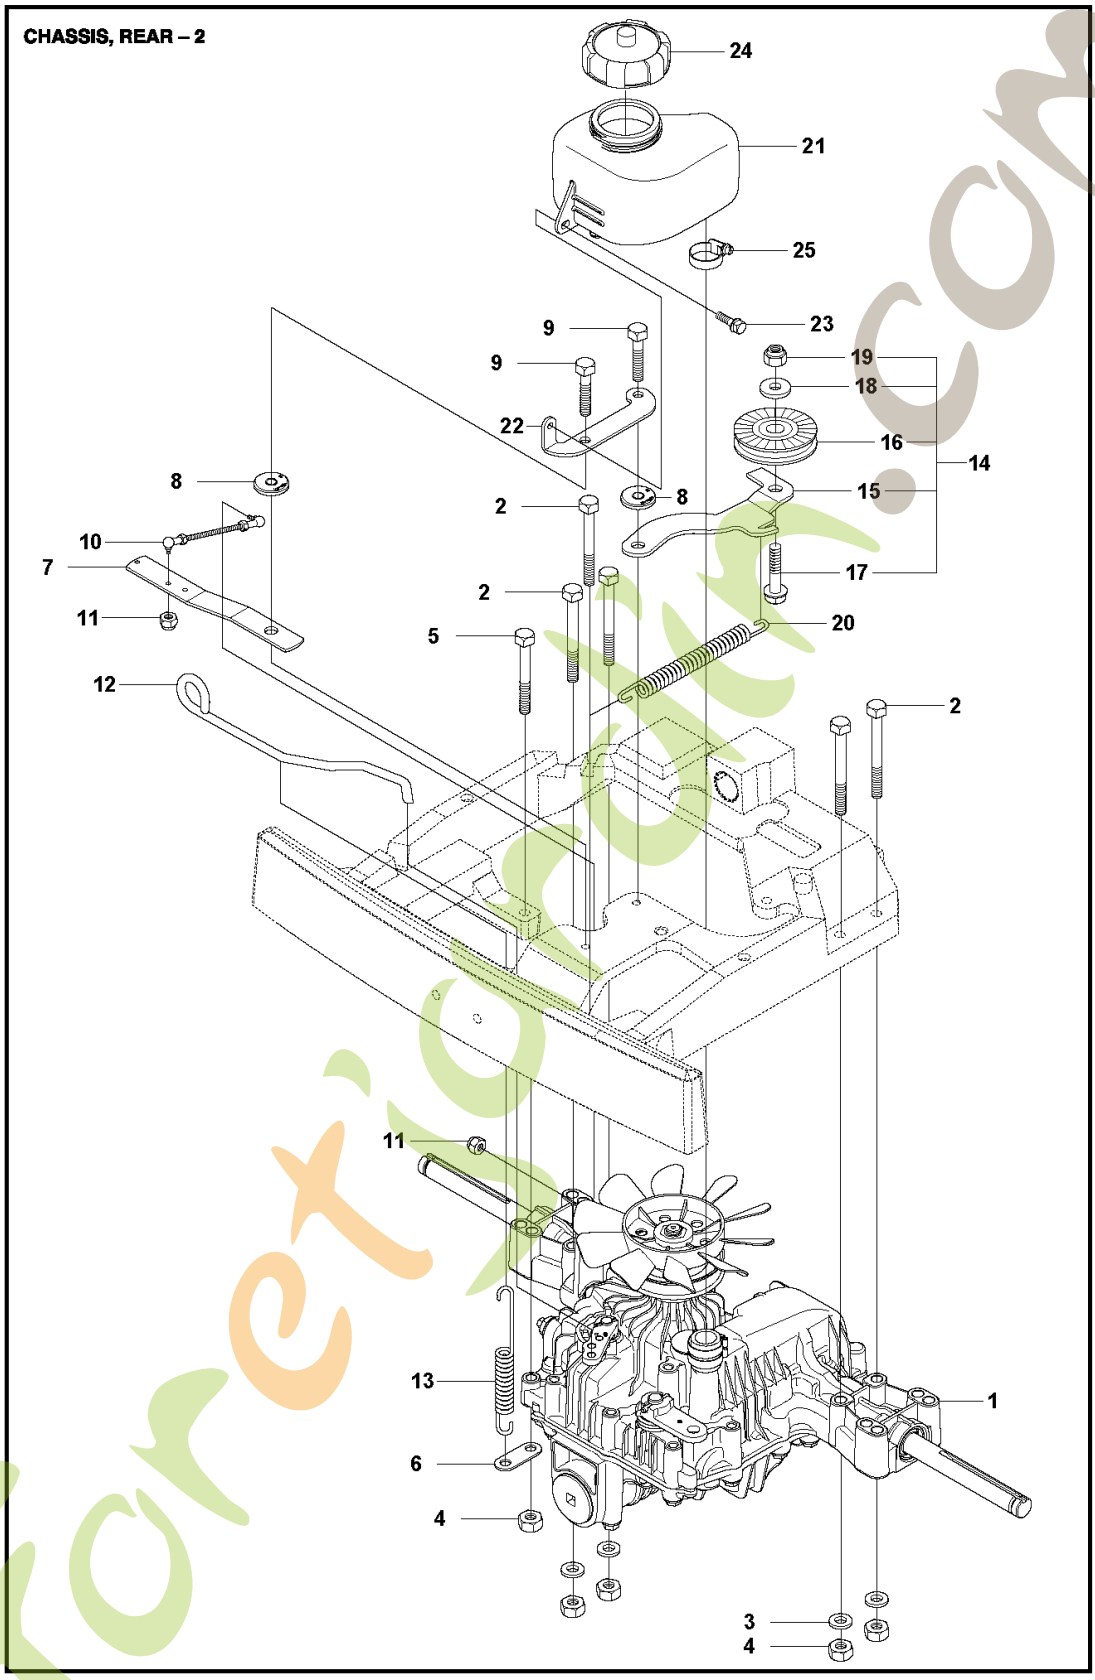

Ref	Article Number	Article Name	Comment
1	582244601	SUPPORT	
2	506986102	ROULEMENT	
3	544262101	SUPPORT	
4	506889901	CROCHET	
5	725249371	VIS EHHM	M10x25

ForêtJardin.COM