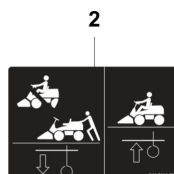

DECALS

Ref	Article Number	Article Name	Comment
1	578392510	DECAL	
2	544211401	AUTOCOLLANT	
3	579091501	DECAL	
4	546284002	DECAL	
5	582570001	AUTOCOLLANT	
6	578364525	DECAL	
7	577062001	DECAL	

ForêtJardin.com