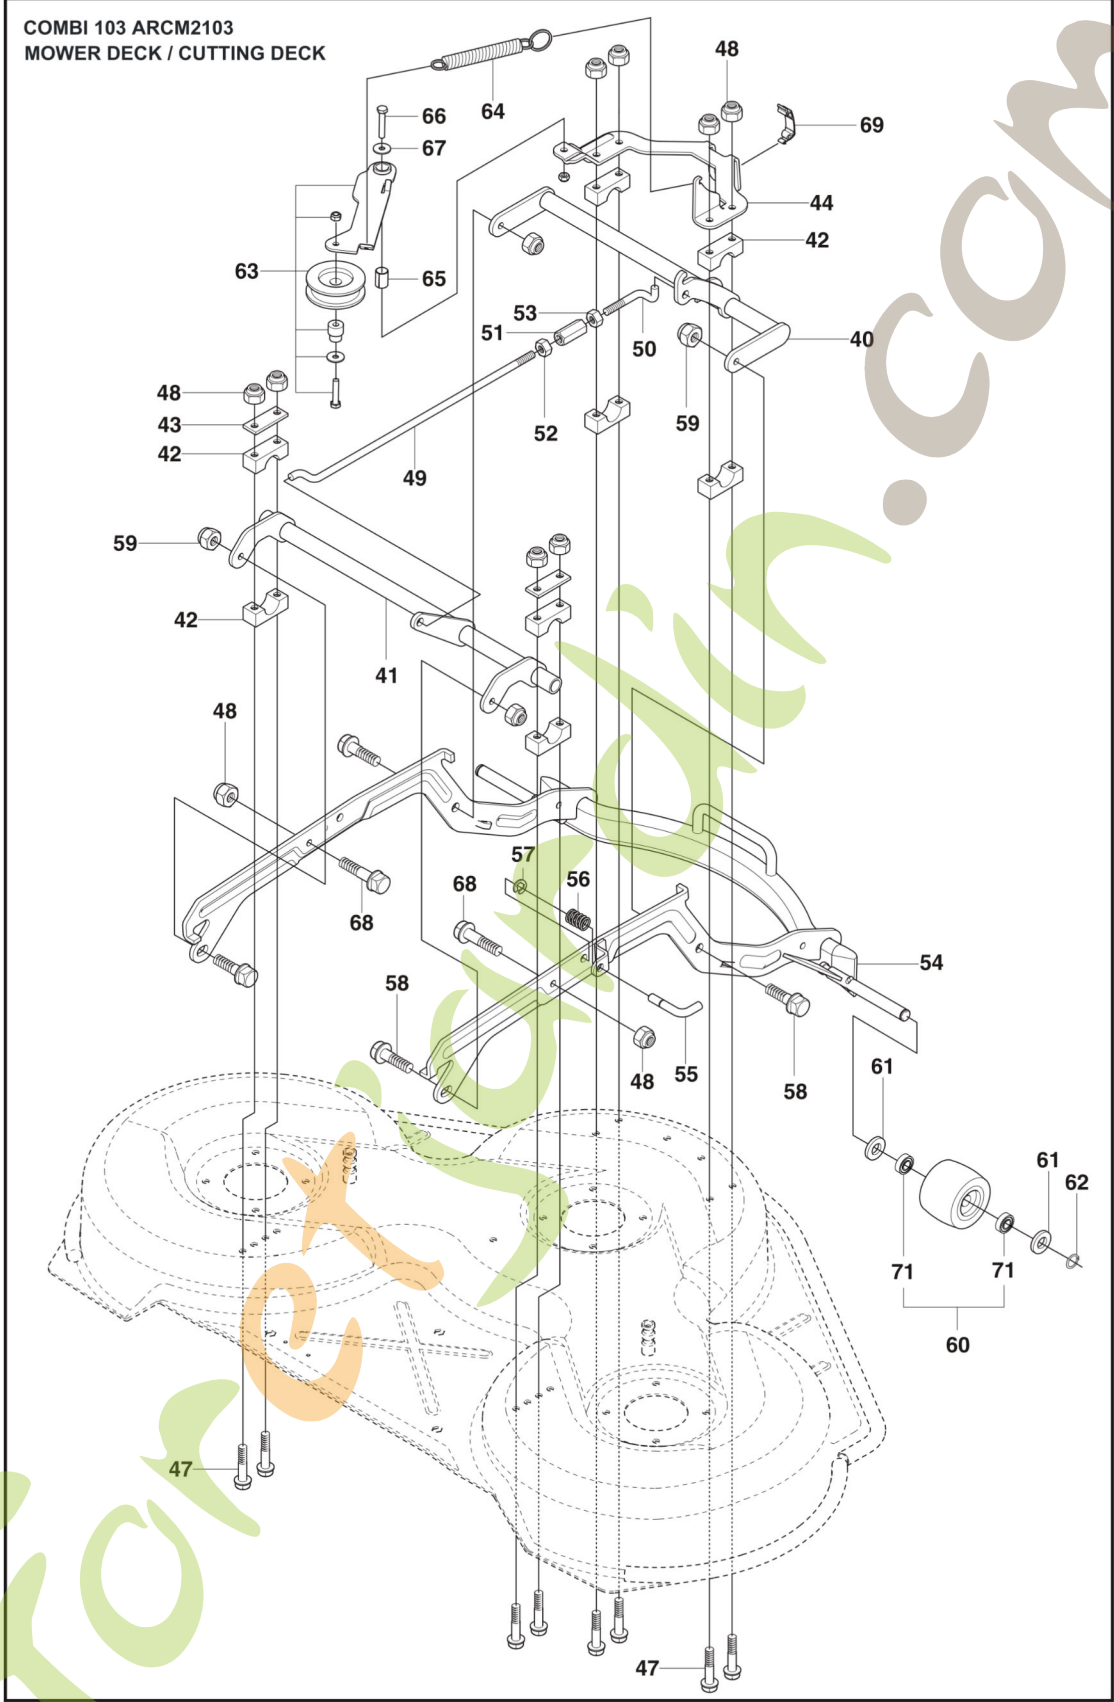

2026-06-01

Husqvarna R 214TC 103

COMBI 103 ARCM2103
MOWER DECK / CUTTING DECK

Ref	Article Number	Article Name	Comment
 A large, diagonal watermark is present across the page. The text 'ForêtJardin.com' is written in a stylized, rounded font. 'Forêt' is in a light green color, 'Jardin' is in a slightly darker green, and '.com' is in a light grey color. The watermark is oriented from the bottom-left towards the top-right.			

40	544220701	CROSS BAR	Front
41	584952001	CROSSBAR	Rear
42	506869601	ROULEMENT	
43	506813801	REINFORCING PLATE	
44	578856101	SUPPORT	
47	725246151	VIS EHHM	M8x50
48	732211801	LOCK NUT	M8
49	544226901	TIGE PARALLÈLE	
50	544451401	TIGE PARALLÈLE	
51	544451501	TIGE DE REGLAGE	
52	506897601	ÉCROU	
53	731232001	ECROU HEXAGONAL	M10
54	578177801	CHÂSSIS DE L'UNITÉ	
55	544213901	GOUPILLE DE BLOCAGE	
56	544214101	RESSORT	
57	735311320	CIRCLIP	
58	506597401	VIS EHHFM	M8x23
59	732211801	LOCK NUT	M8
60	506963001	ROUE COMPLÈTE	With bearing
61	535464101	RONDELLE	
62	735311700	ANNEAU DE SÉCURITÉ	
63	597524501	TENDEUR DE COURROIE COMPLET	Use up to SN: 20201100466
63	593996601	TENDEUR DE COURROIE COMPLET	Use from SN: 20201100467

Ref	Article Number	Article Name	Comment
1	594921402	CHÂSSIS	
2	506916201	ÉCROU	

CHASSIS, REAR - 1

Ref	Article Number	Article Name	Comment
1	582244601	SUPPORT	
2	506986102	ROULEMENT	
3	506987701	SUPPORT	
4	506889901	CROCHET	
5	725249371	VIS EHHM	M10x25