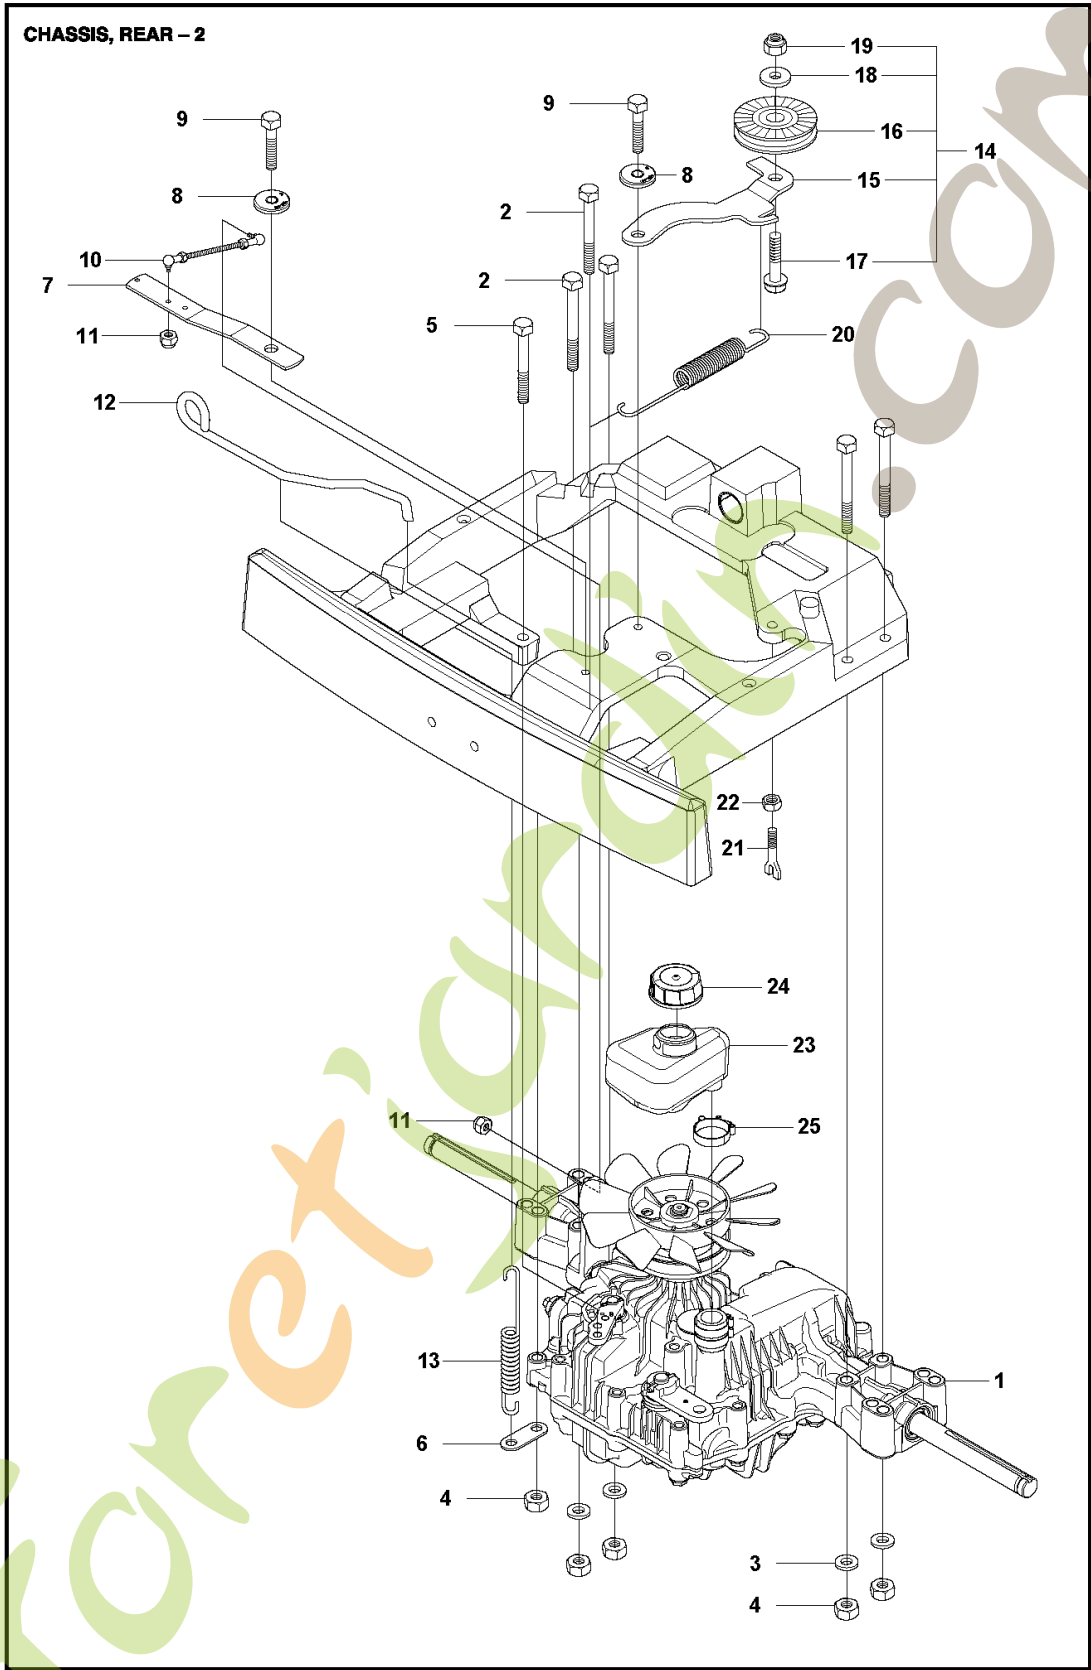

Ref	Article Number	Article Name	Comment
1	582244601	SUPPORT	
2	506986102	ROULEMENT	
3	506987701	SUPPORT	
4	506889901	CROCHET	
5	725249371	VIS EHHM	M10x25

ForêtJardin.COM

CHASSIS, REAR - 2