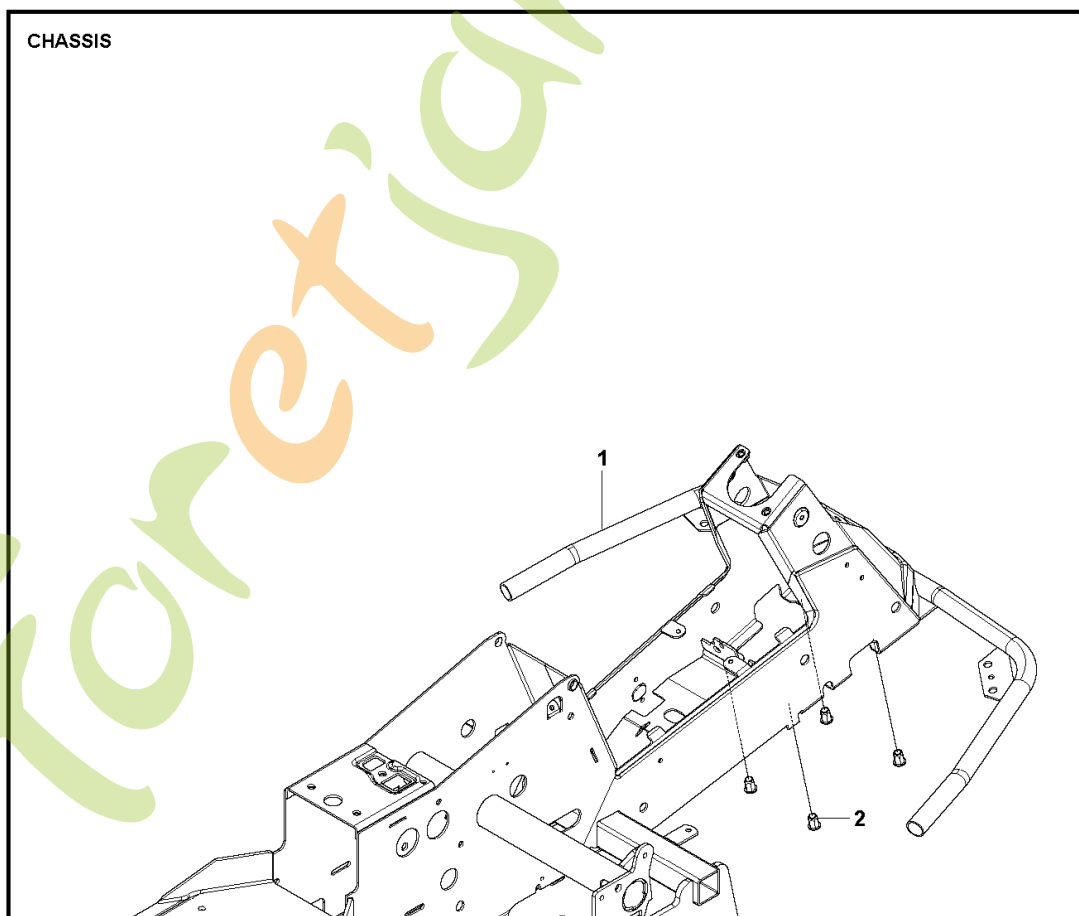

64	599661201	RESSORT	
65	506992001	TUBE	26mm, Use up to SN: 20201100466
65	593992601	TUBE	53mm, Use from SN: 20201100467
66	725246351	VIS EHHM	M8x60, Use up to SN: 20201100466
66	725246651	VIS	Use from SN: 20201100467
67	734116441	RONDELLE	SRKB 8.4x25x2
68	544362401	VIS	M8x23.5
69	588462803	VERROUILLAGE À DÉCLIC	
71	738210204	ROULEMENT À BILLES