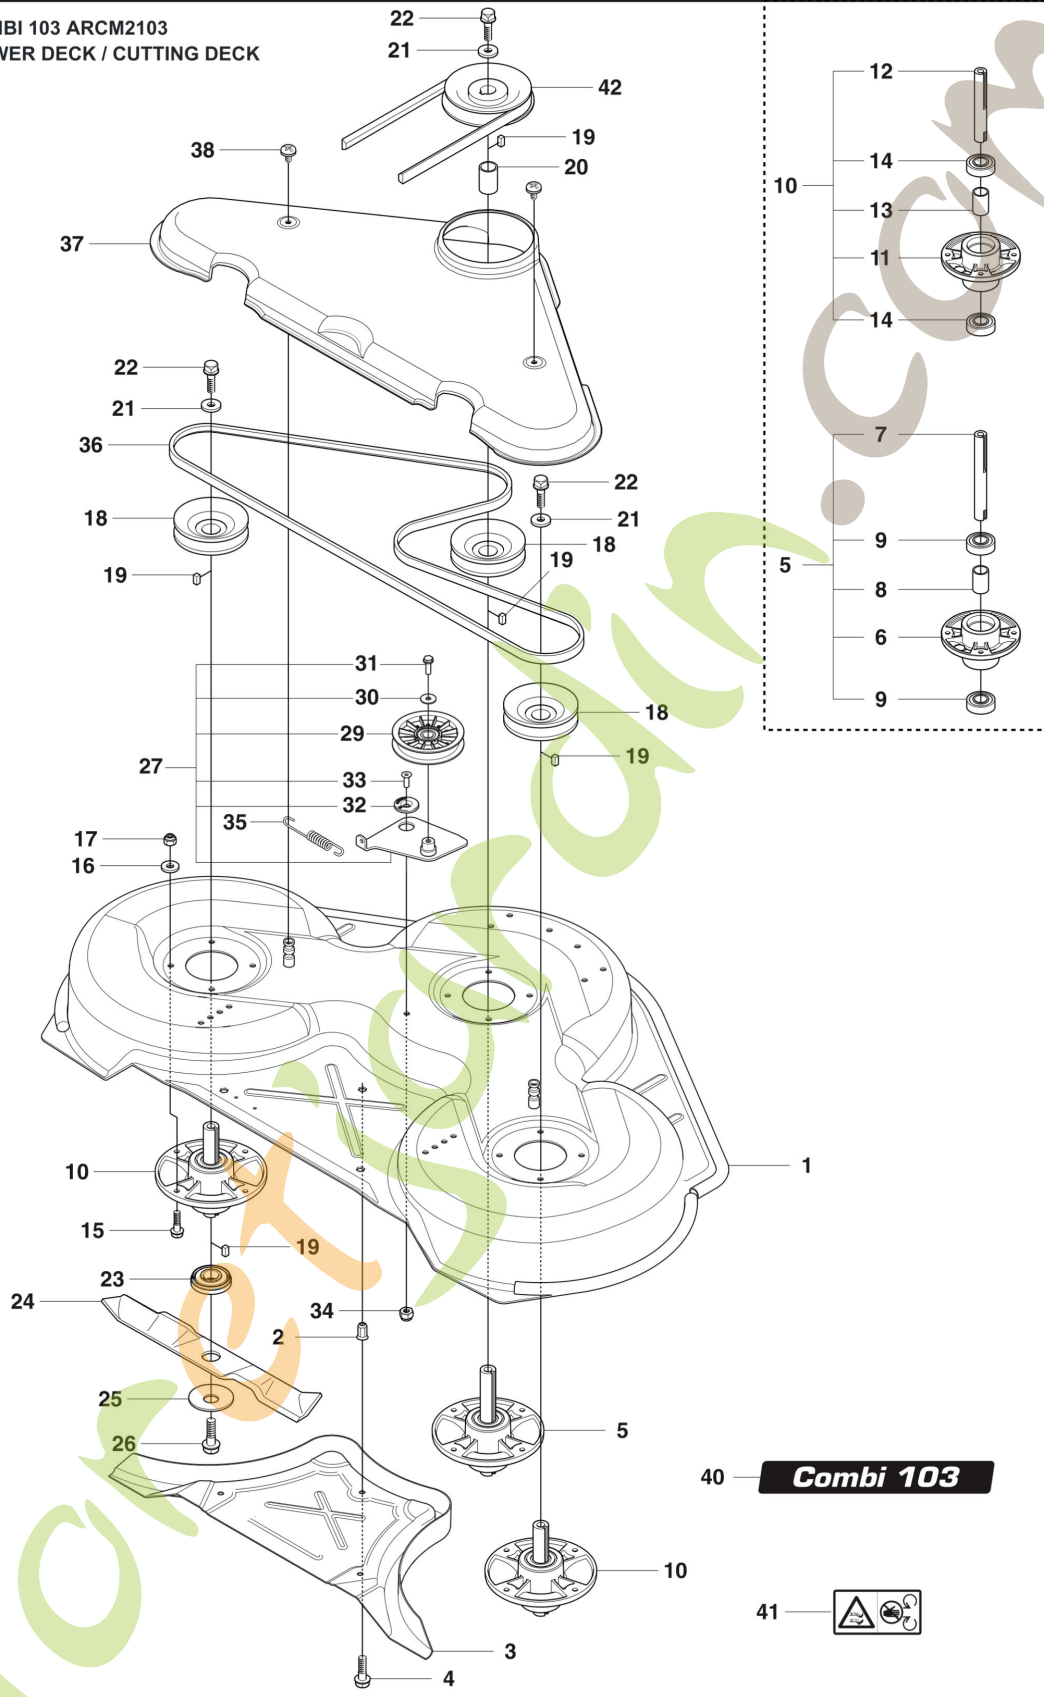

Ref	Article Number	Article Name	Comment
1	578364513	DECAL	Model
2	578392507	DECAL	Control panel
3	544211401	AUTOCOLLANT	Bypass
4	582570001	AUTOCOLLANT	Start/Warning
5	577062001	DECAL	Husqvarna logo engine hood
6	576973401	DECAL	Husqvarna logo steering cover
8	546284002	DECAL	Towing

ForêtJardin

COMBI 103 ARCM2103
MOWER DECK / CUTTING DECK