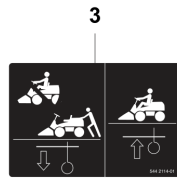

Ref	Article Number	Article Name	Comment
1	578033101	SUPPORT	
2	535475212	VIS EHHFM	M6x12
3	578023501	GASREGLAGE	
4	544301712	CÂBLE	
5	506889101	BOUTON	

ForêtJardin.com

DECALS