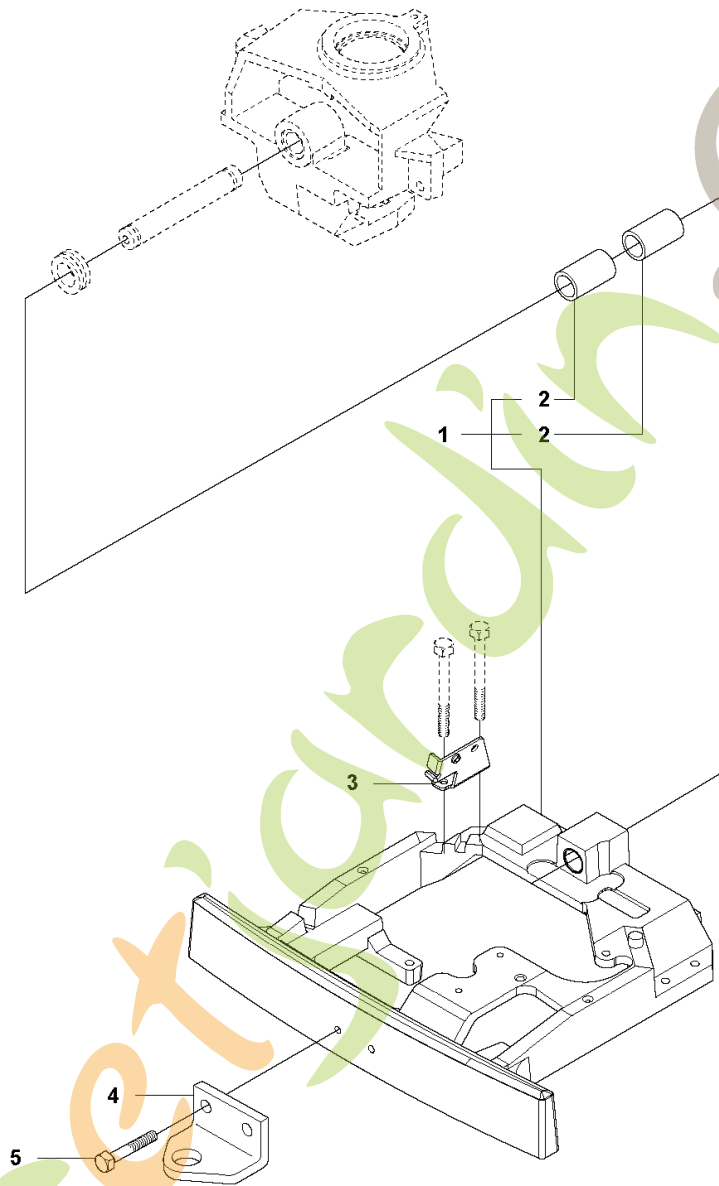

CHASSIS, REAR - 1

Ref	Article Number	Article Name	Comment
1	582244601	SUPPORT	
2	506986102	ROULEMENT	
3	506987701	SUPPORT	
4	506889901	CROCHET	
5	725249371	VIS EHHM	M10x25

ForêtJardin.COM