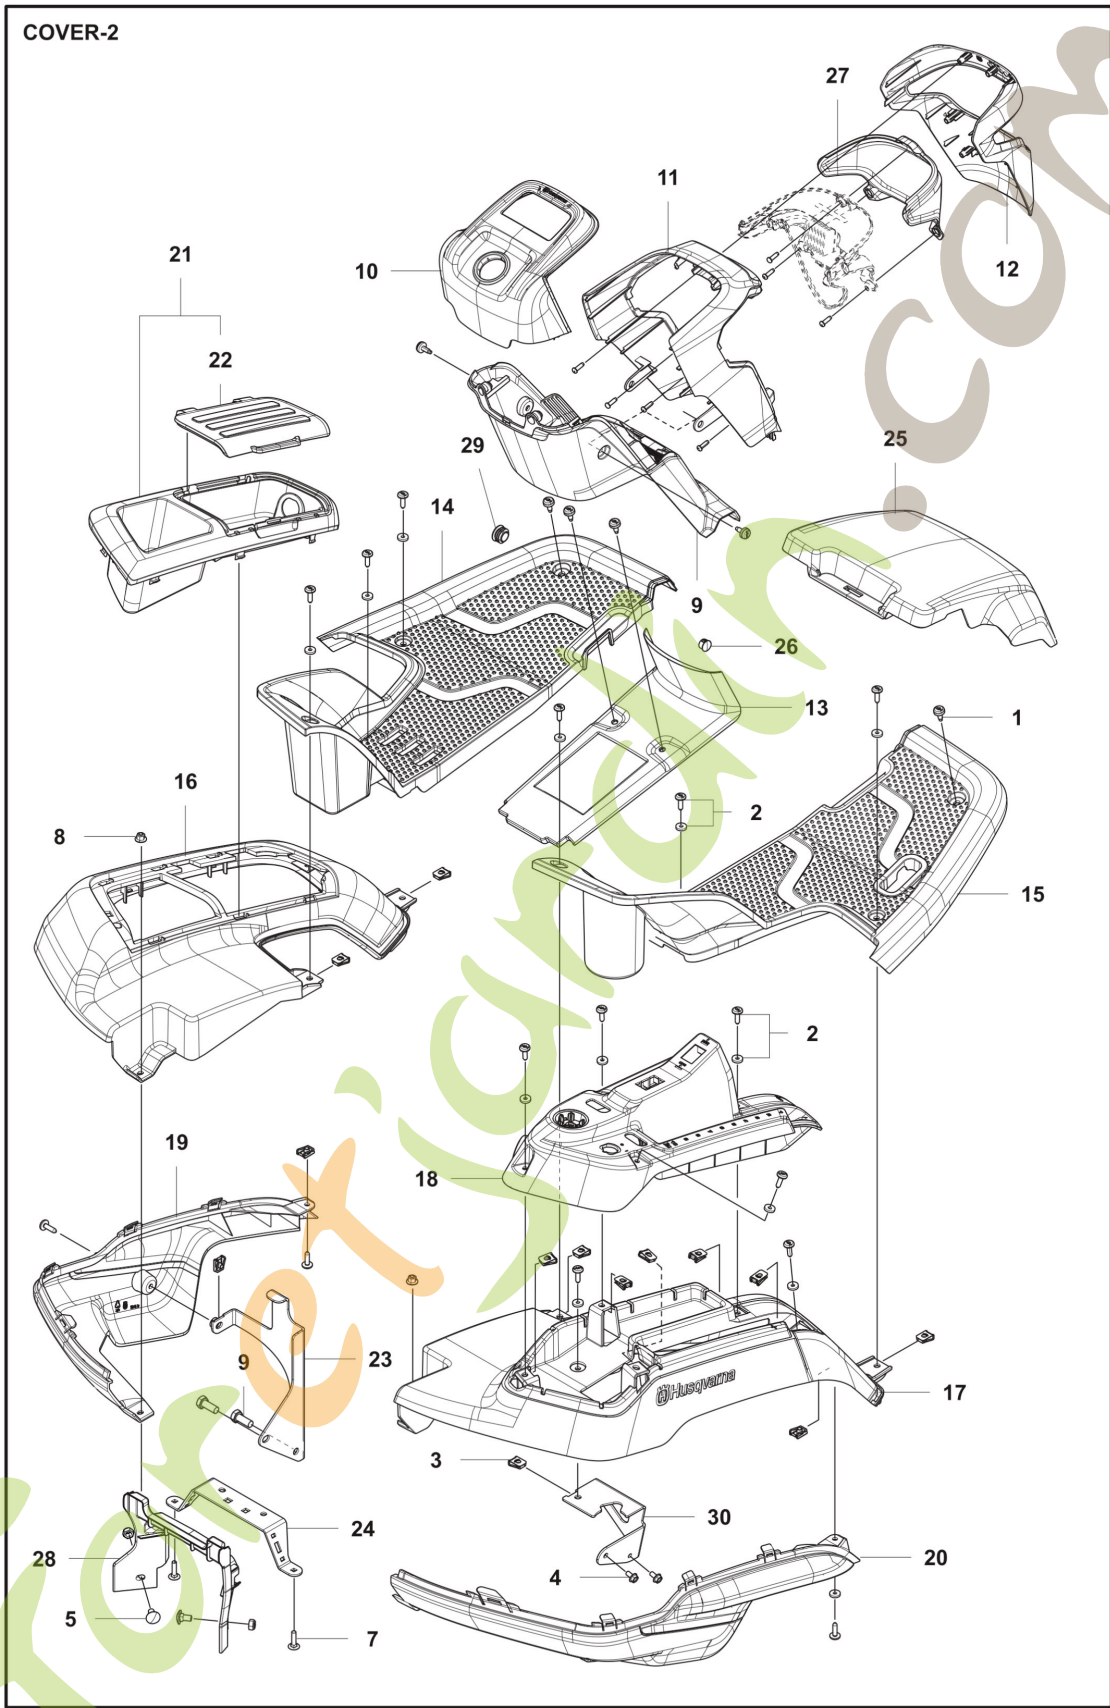

Ref	Article Number	Article Name	Comment
1	725245171	VIS EHHM	M8x20
2	574856202	VIS	M6x21
3	535429101	ECROU A RESSORT	M6
4	295700601	RONDELLE	
5	502435301	VIS ITXPANT	T50x16
6	725645301	VIS IHCSFM	M8x25
7	732211801	LOCK NUT	M8
8	547215501	CARTER	Mid upper
9	548152001	CARTER	Rear chassis front
10	547216901	CARTER	Rear chassis Left
11	548596901	CARTER	Charging connector attachment
12	547217001	CARTER	Rear chassis Right
13	547217101	CARTER	Battery top
14	548597001	CARTER	Charging connector support
15	599654402	RAIL	
16	594940501	OEILLET	
17	590906701	PLAQUE	
18	540604701	LID ASSY	Spare parts kit

COVER-2