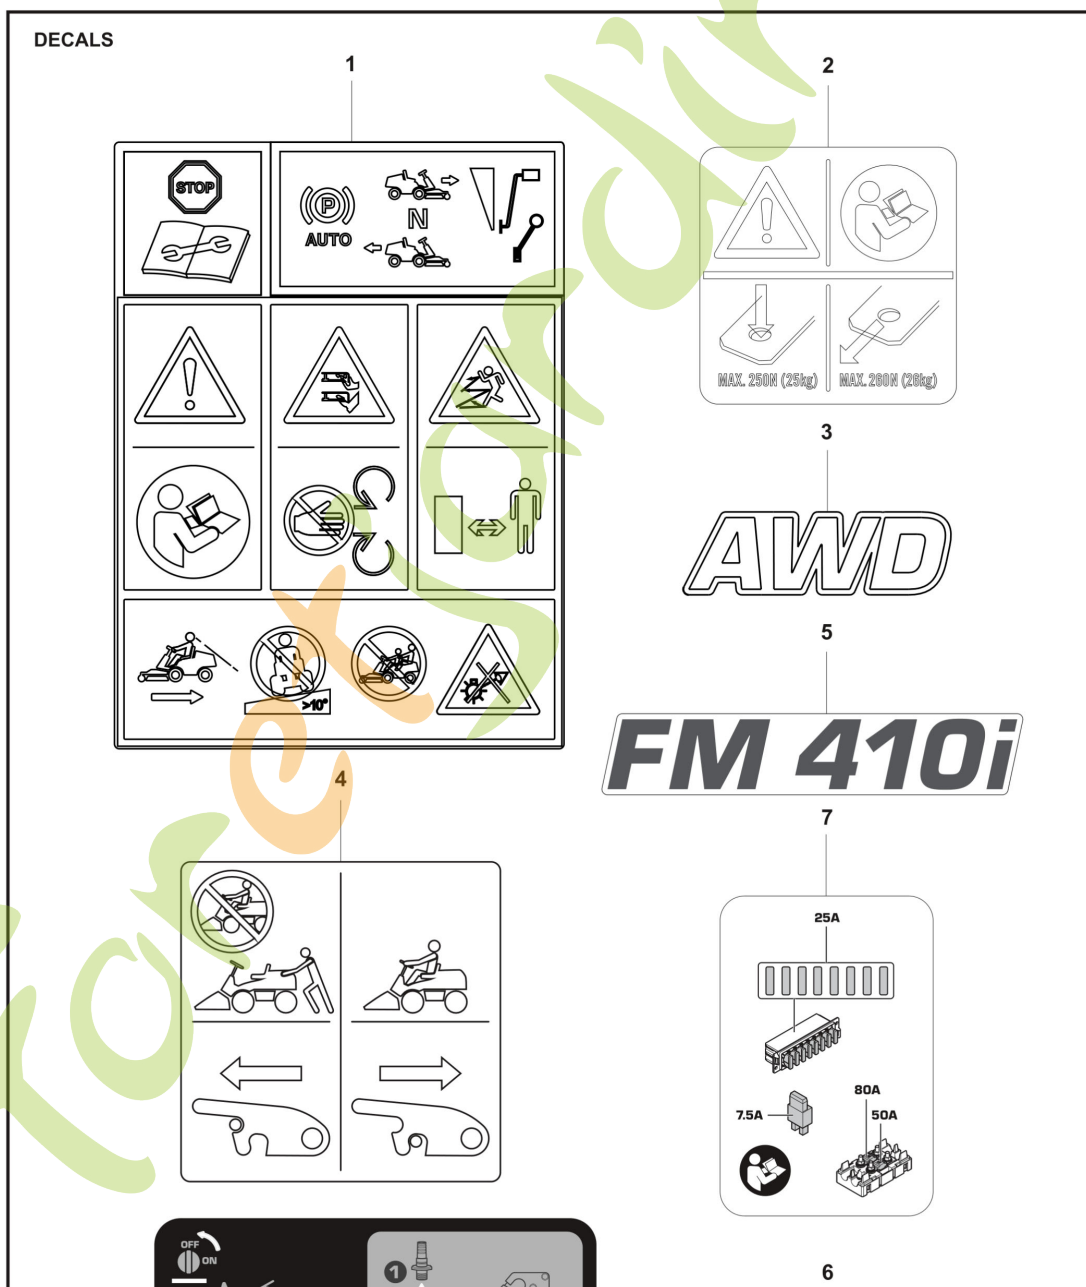

25	547230401	CARTER	Attachment
26	536981201	BOUCHON	
27	589495701	CARTER	Transperant glass
28	541036001	CARTER	Water runoff
29	506810102	BOUCHON	
30	599659001	SUPPORT	Support control panel

Ref	Article Number	Article Name	Comment
1	582570008	AUTOCOLLANT	Start/Warning
2	546284004	DECAL	Towing 260N
3	579091501	DECAL	AWD
4	540537201	AUTOCOLLANT	Bypass warning
5	540844401	CAPOT DU MOTEUR	FM 410i
6	541488801	DECAL	Mid Fuses
7	541488601	DECAL	Rear Fuses
8	541454001	DECAL	Service position