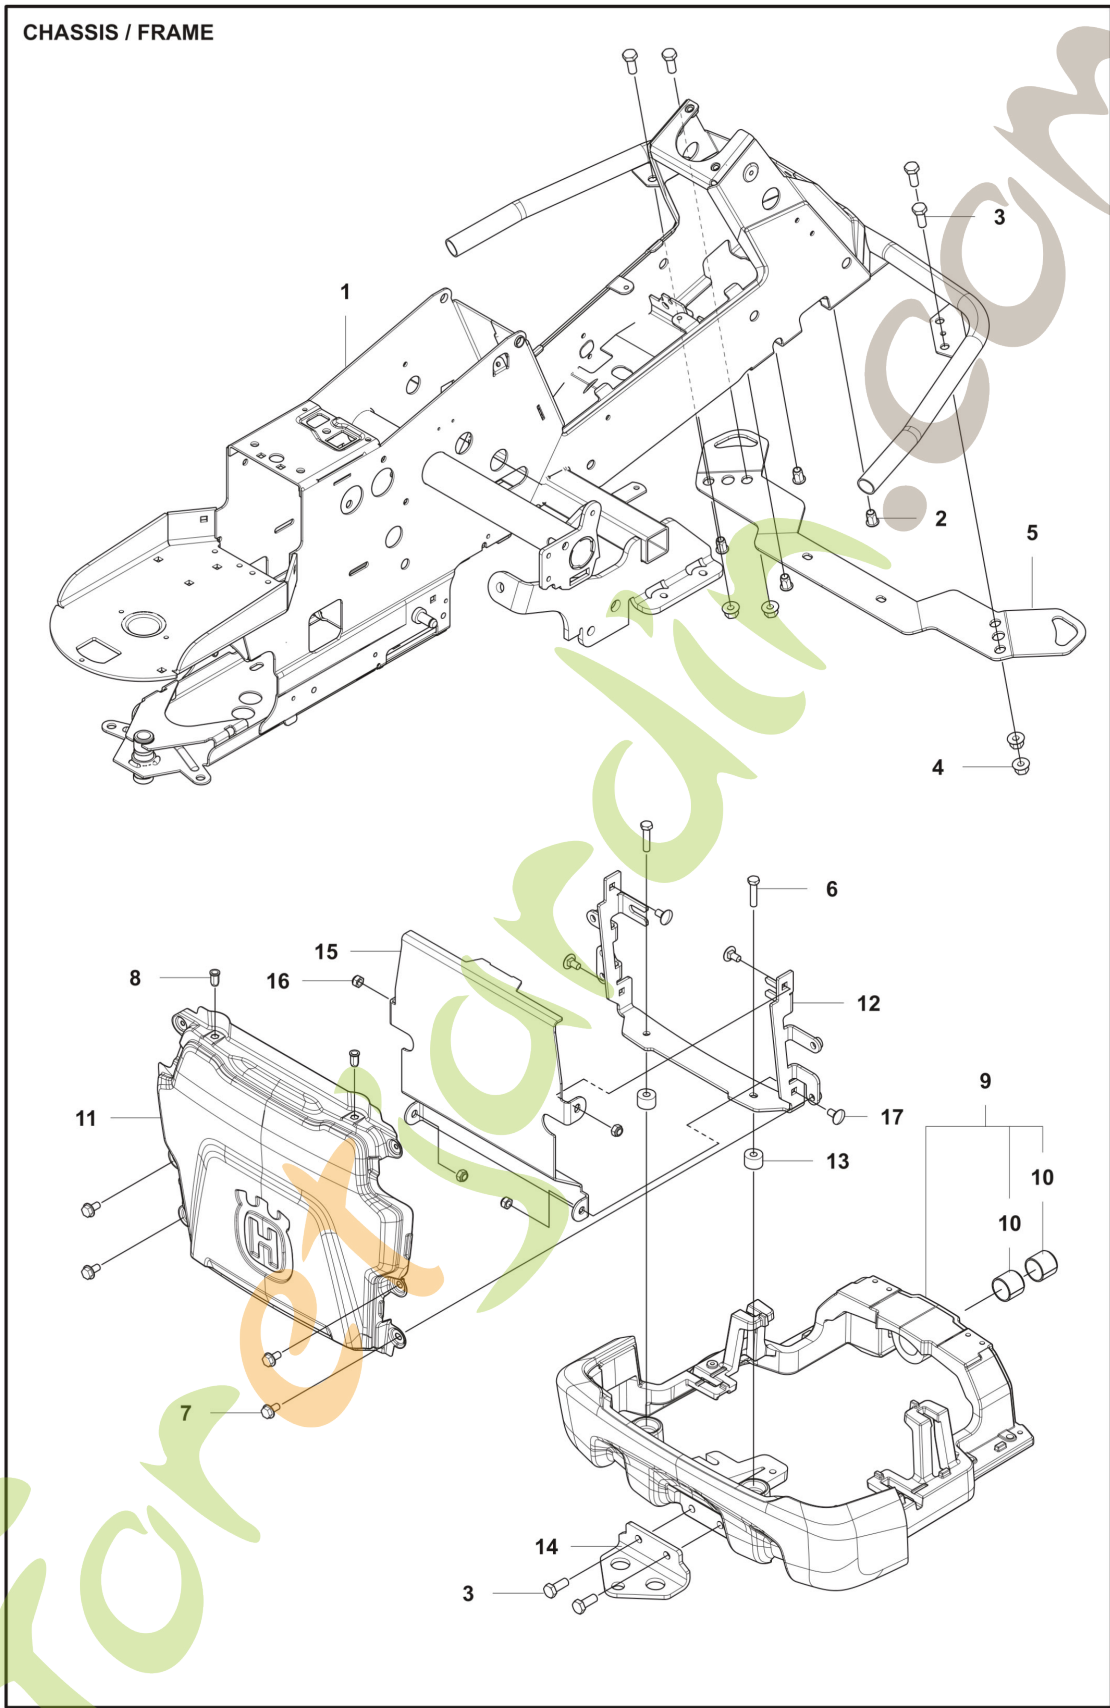

2026-06-02

Husqvarna FM 410i

ATTACHMENTS

Ref	Article Number	Article Name	Comment
1	506597401	VIS EHHFM	M8x23
2	725644801	VIS IHCSFM	M8x14
3	506895801	COLLAR SCREW	
4	732252201	ECROU HEXAGONALE DE BLOCAGE	M12
5	725251571	VIS EHHM	M10x120
6	725236461	VIS EHHFT	M6x10
7	734117201	RONDELLE	10.5x20x2
8	506570104	VIS EHHFM	M8x20
9	523064206	CADRE D'OUTIL	
10	546435301	CROCHET	
11	523116602	LEVIER	
12	506535603	RESSORT	
13	581765201	RONDELLE	
14	506966601	HAIR PIN COTTER	
15	505420901	RESSORT	
16	540885401	CARTER	Service locking
17	547181401	SUPPORT	Cable holder equipment frame
18	540415901	SUPPORT	Power connector equipment frame
19	540416201	SUPPORT	Signal connector equipment frame

CHASSIS / FRAME

Ref	Article Number	Article Name	Comment
1	594700706	CHÂSSIS	
2	506916201	ÉCROU	M8x16.5
3	725249371	VIS EHHM	M10x25
4	576645705	NUT FLANGE	M10
5	540660201	FIXATION	
6	725245751	VIS	M8x35
7	506570103	VIS EHHFM	M8x16
8	506916202	ÉCROU	M6x14.5
9	599142902	FRAME ASSY	Lower rear chassis
10	506986104	BUSHING	
11	548152101	CAPOT PROTECTION CARTER	Rear upper
12	548371101	PLAQUE	Assy rear bumper attachment
13	548372501	RONDELLE D'ESPACEMENT	
14	548843101	SUPPORT	Towing
15	541158401	PLAQUE	Upper bumper support
16	732211801	LOCK NUT	M8
17	727644951	VIS RSQM	M8x16