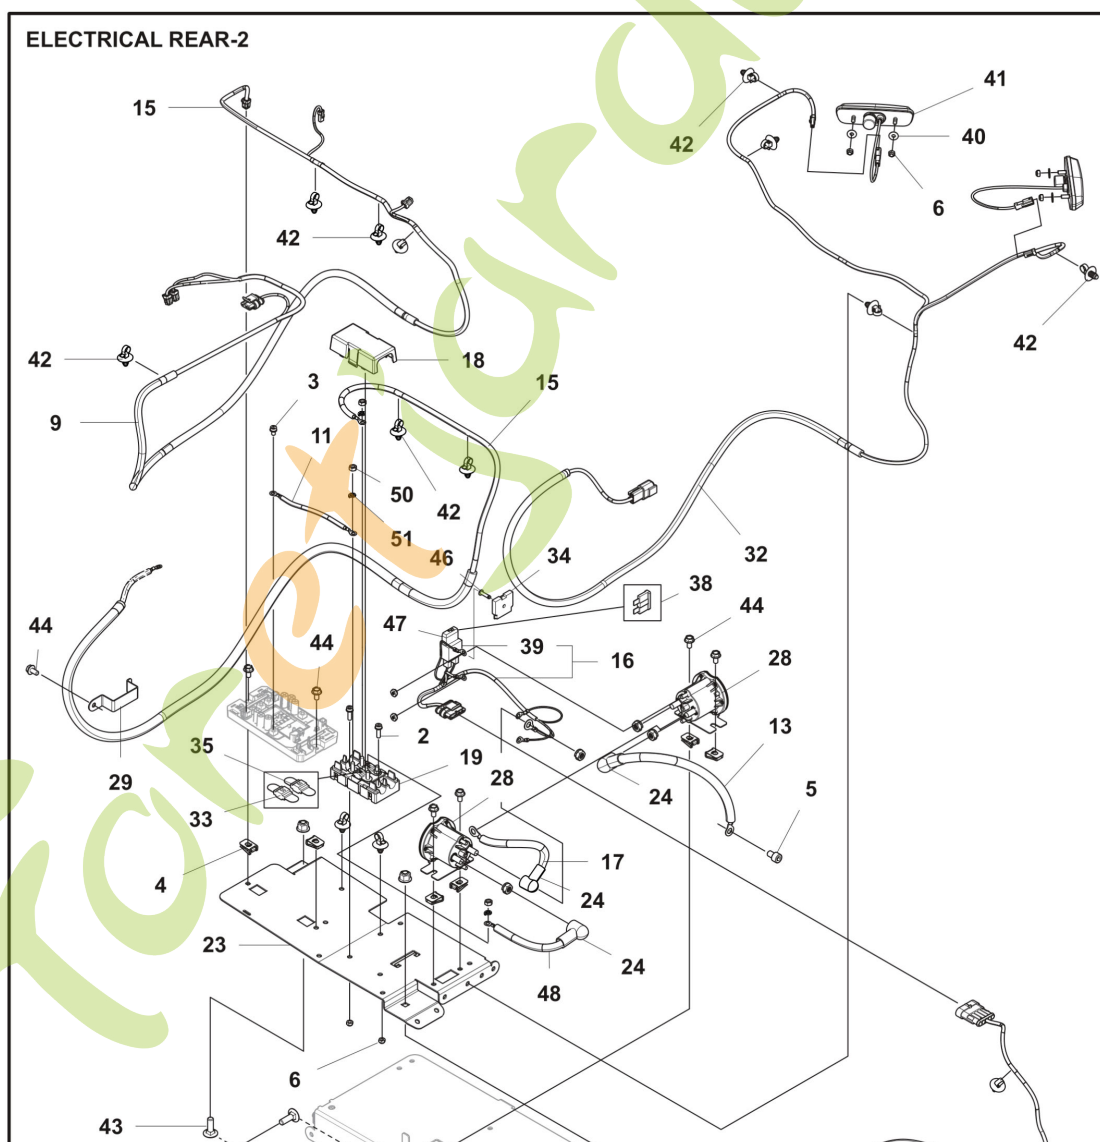

22	540882502	SUPPORT FUSIBLE	
23	540882601	CONNECTEUR	BLACK, INCLUDING NUTS AND COVER
24	540882602	CONNECTEUR	RED, INCLUDING NUTS AND COVER
25	540907901	CARTER	FUSE HOLDER
26	540264201	RONDELLE D'ESPACEMENT	
27	544026607	PROTECTION DE TUYAU	
28	593333301	VIS	M8x12