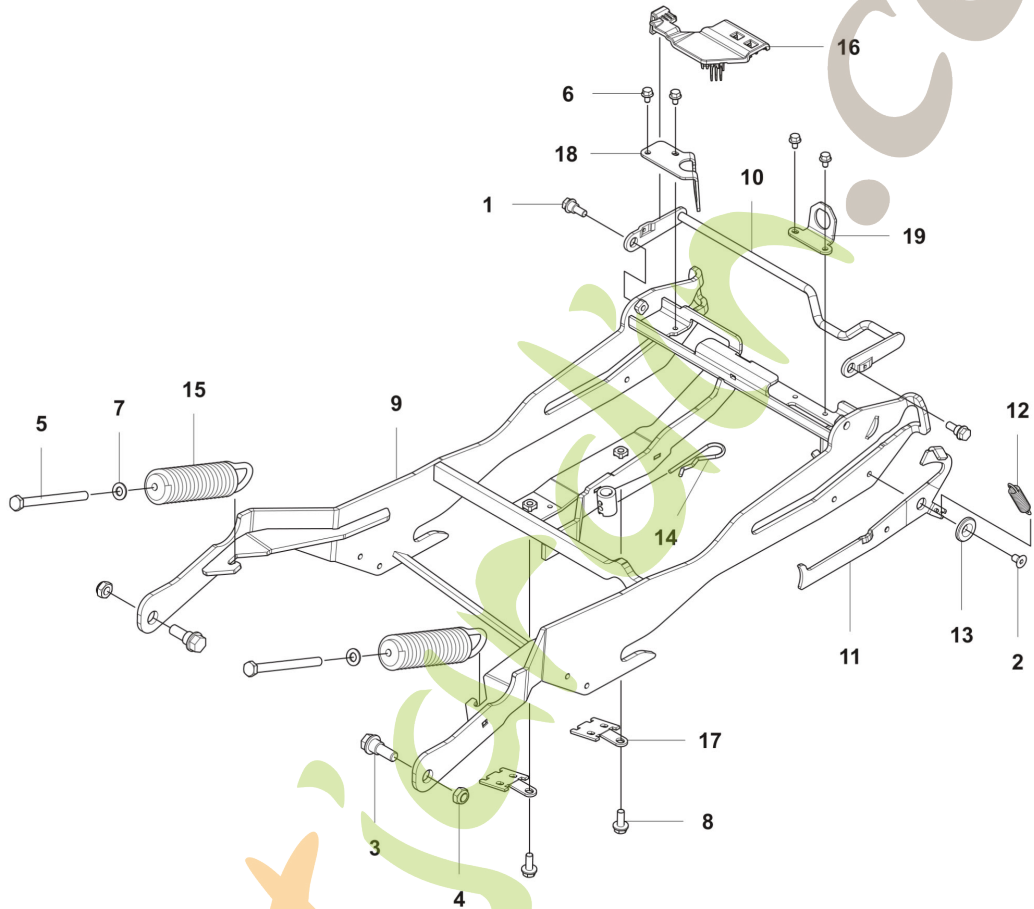

2026-06-02

Husqvarna FM 410i

ATTACHMENTS

Ref	Article Number	Article Name	Comment
1	506597401	VIS EHHFM	M8x23
2	725644801	VIS IHCSFM	M8x14
3	506895801	COLLAR SCREW	
4	732252201	ECROU HEXAGONALE DE BLOCAGE	M12
5	725251571	VIS EHHM	M10x120
6	725236461	VIS EHHFT	M6x10
7	734117201	RONDELLE	10.5x20x2
8	506570104	VIS EHHFM	M8x20
9	523064206	CADRE D'OUTIL	
10	546435301	CROCHET	
11	523116602	LEVIER	
12	506535603	RESSORT	
13	581765201	RONDELLE	
14	506966601	HAIR PIN COTTER	
15	505420901	RESSORT	
16	540885401	CARTER	Service locking
17	547181401	SUPPORT	Cable holder equipment frame
18	540415901	SUPPORT	Power connector equipment frame
19	540416201	SUPPORT	Signal connector equipment frame