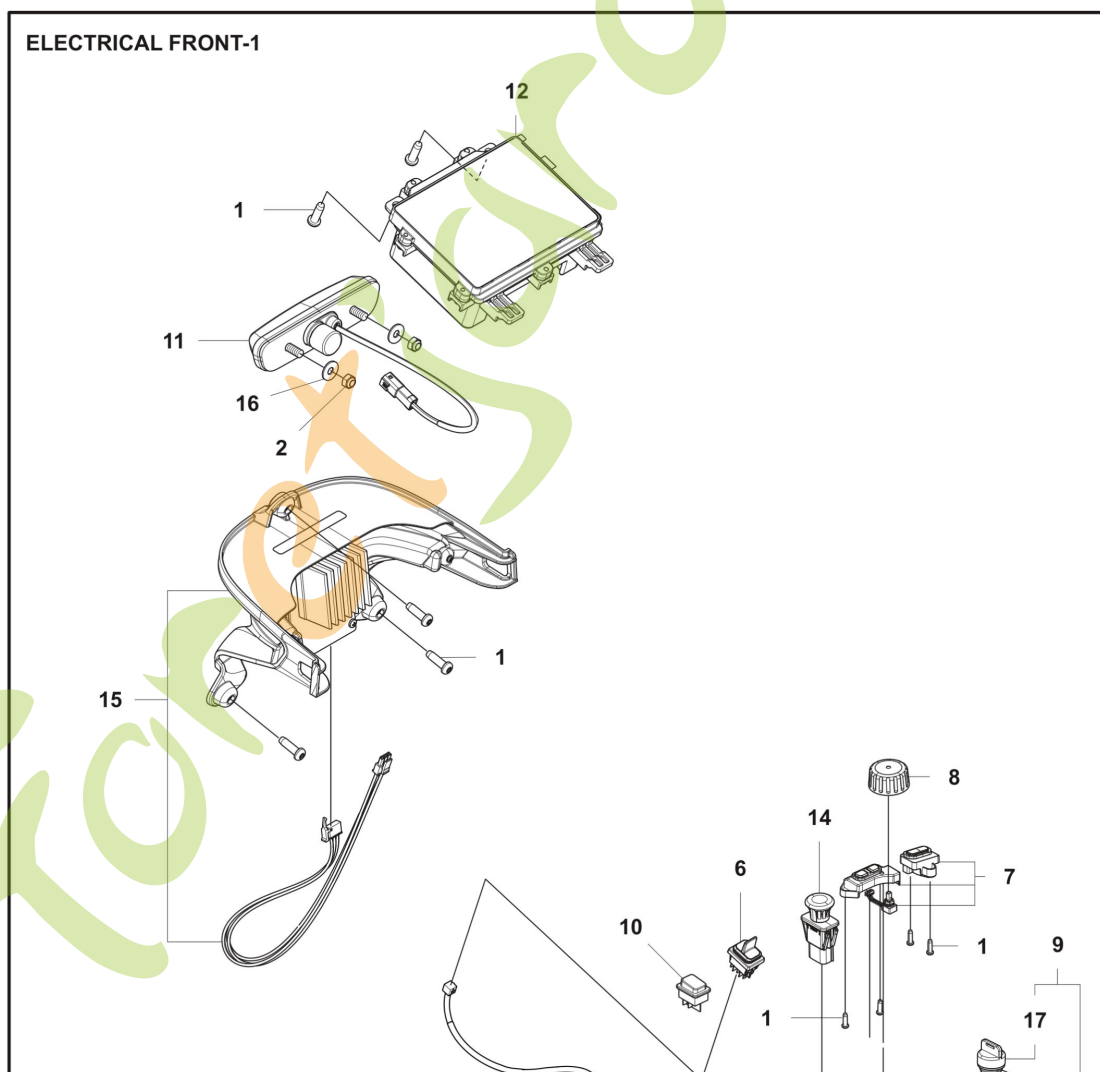

42	579317401	SANGLES	
43	535423801	VIS RSQM	M8x25
44	535475212	VIS EHHFM	M6x12
45	576645704	ÉCROU	M8
46	544440701	RIVET	
47	502084501	CARTER	FUSE HOLDER
48	548912701	CÂBLAGE COMPLET	CONTACTOR - FUSE BOX REAR
49	735114601	RONDELLE DU RESSORT	
50	503221012	ECROU HEXAGONAL	M5