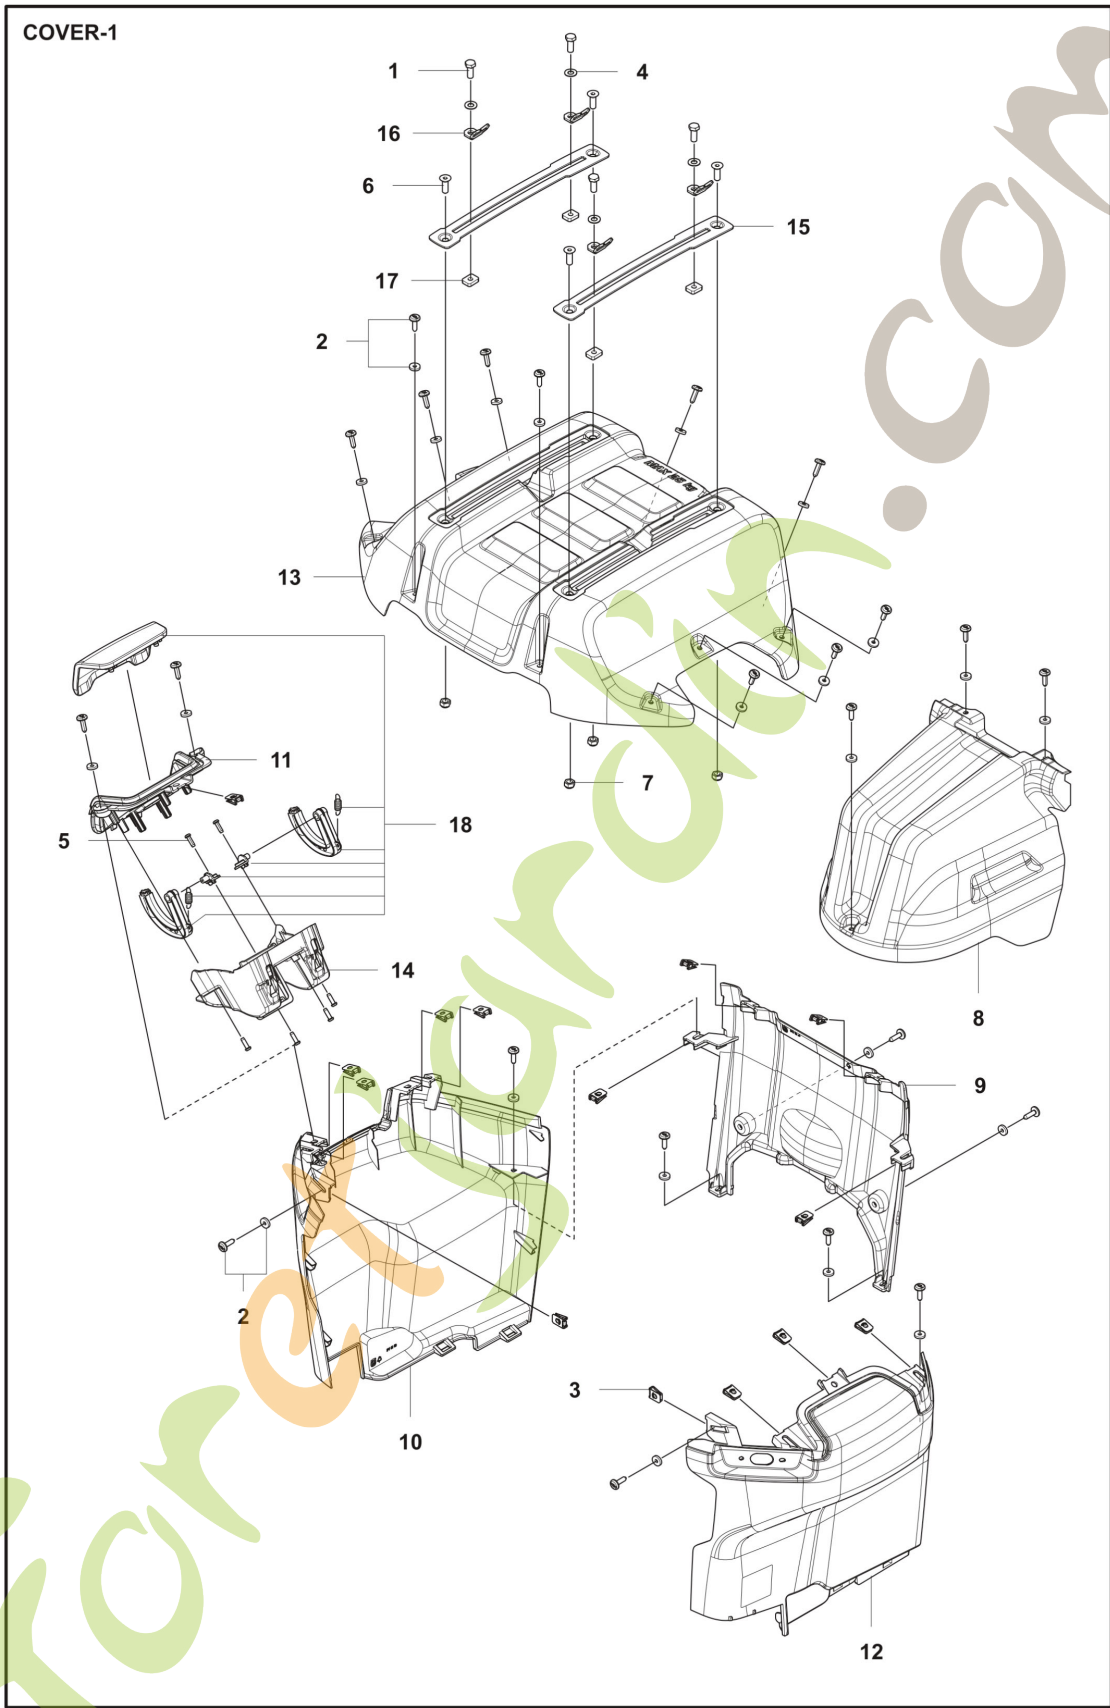

2026-06-02

Husqvarna FM 410i

ATTACHMENTS

Ref	Article Number	Article Name	Comment
1	506597401	VIS EHHFM	M8x23
2	725644801	VIS IHCSFM	M8x14
3	506895801	COLLAR SCREW	
4	732252201	ECROU HEXAGONALE DE BLOCAGE	M12
5	725251571	VIS EHHM	M10x120
6	725236461	VIS EHHFT	M6x10
7	734117201	RONDELLE	10.5x20x2
8	506570104	VIS EHHFM	M8x20
9	523064206	CADRE D'OUTIL	
10	546435301	CROCHET	
11	523116602	LEVIER	
12	506535603	RESSORT	
13	581765201	RONDELLE	
14	506966601	HAIR PIN COTTER	
15	505420901	RESSORT	
16	540885401	CARTER	Service locking
17	547181401	SUPPORT	Cable holder equipment frame
18	540415901	SUPPORT	Power connector equipment frame
19	540416201	SUPPORT	Signal connector equipment frame

CHASSIS / FRAME

Ref	Article Number	Article Name	Comment
1	594700706	CHÂSSIS	
2	506916201	ÉCROU	M8x16.5
3	725249371	VIS EHHM	M10x25
4	576645705	NUT FLANGE	M10
5	540660201	FIXATION	
6	725245751	VIS	M8x35
7	506570103	VIS EHHFM	M8x16
8	506916202	ÉCROU	M6x14.5
9	599142902	FRAME ASSY	Lower rear chassis
10	506986104	BUSHING	
11	548152101	CAPOT PROTECTION CARTER	Rear upper
12	548371101	PLAQUE	Assy rear bumper attachment
13	548372501	RONDELLE D'ESPACEMENT	
14	548843101	SUPPORT	Towing
15	541158401	PLAQUE	Upper bumper support
16	732211801	LOCK NUT	M8
17	727644951	VIS RSQM	M8x16

COVER-1

Ref	Article Number	Article Name	Comment
1	725245171	VIS EHHM	M8x20
2	574856202	VIS	M6x21
3	535429101	ECROU A RESSORT	M6
4	295700601	RONDELLE	
5	502435301	VIS ITXPANT	T50x16
6	725645301	VIS IHCSFM	M8x25
7	732211801	LOCK NUT	M8
8	547215501	CARTER	Mid upper
9	548152001	CARTER	Rear chassis front
10	547216901	CARTER	Rear chassis Left
11	548596901	CARTER	Charging connector attachment
12	547217001	CARTER	Rear chassis Right
13	547217101	CARTER	Battery top
14	548597001	CARTER	Charging connector support
15	599654402	RAIL	
16	594940501	OEILLET	
17	590906701	PLAQUE	
18	540604701	LID ASSY	Spare parts kit