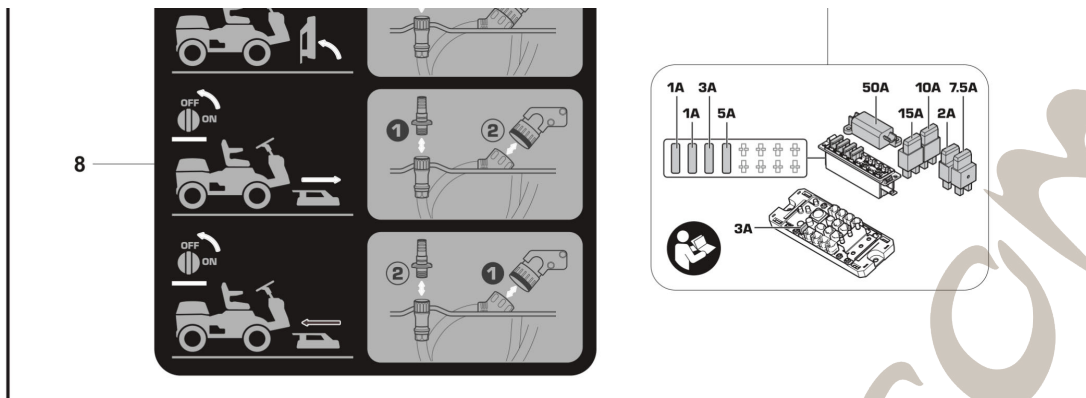

Ref	Article Number	Article Name	Comment
1	582570008	AUTOCOLLANT	Start/Warning
2	546284004	DECAL	Towing 260N
3	579091501	DECAL	AWD
4	540537201	AUTOCOLLANT	Bypass warning
5	540844401	CAPOT DU MOTEUR	FM 410i
6	541488801	DECAL	Mid Fuses
7	541488601	DECAL	Rear Fuses
8	541454001	DECAL	Service position

for extra