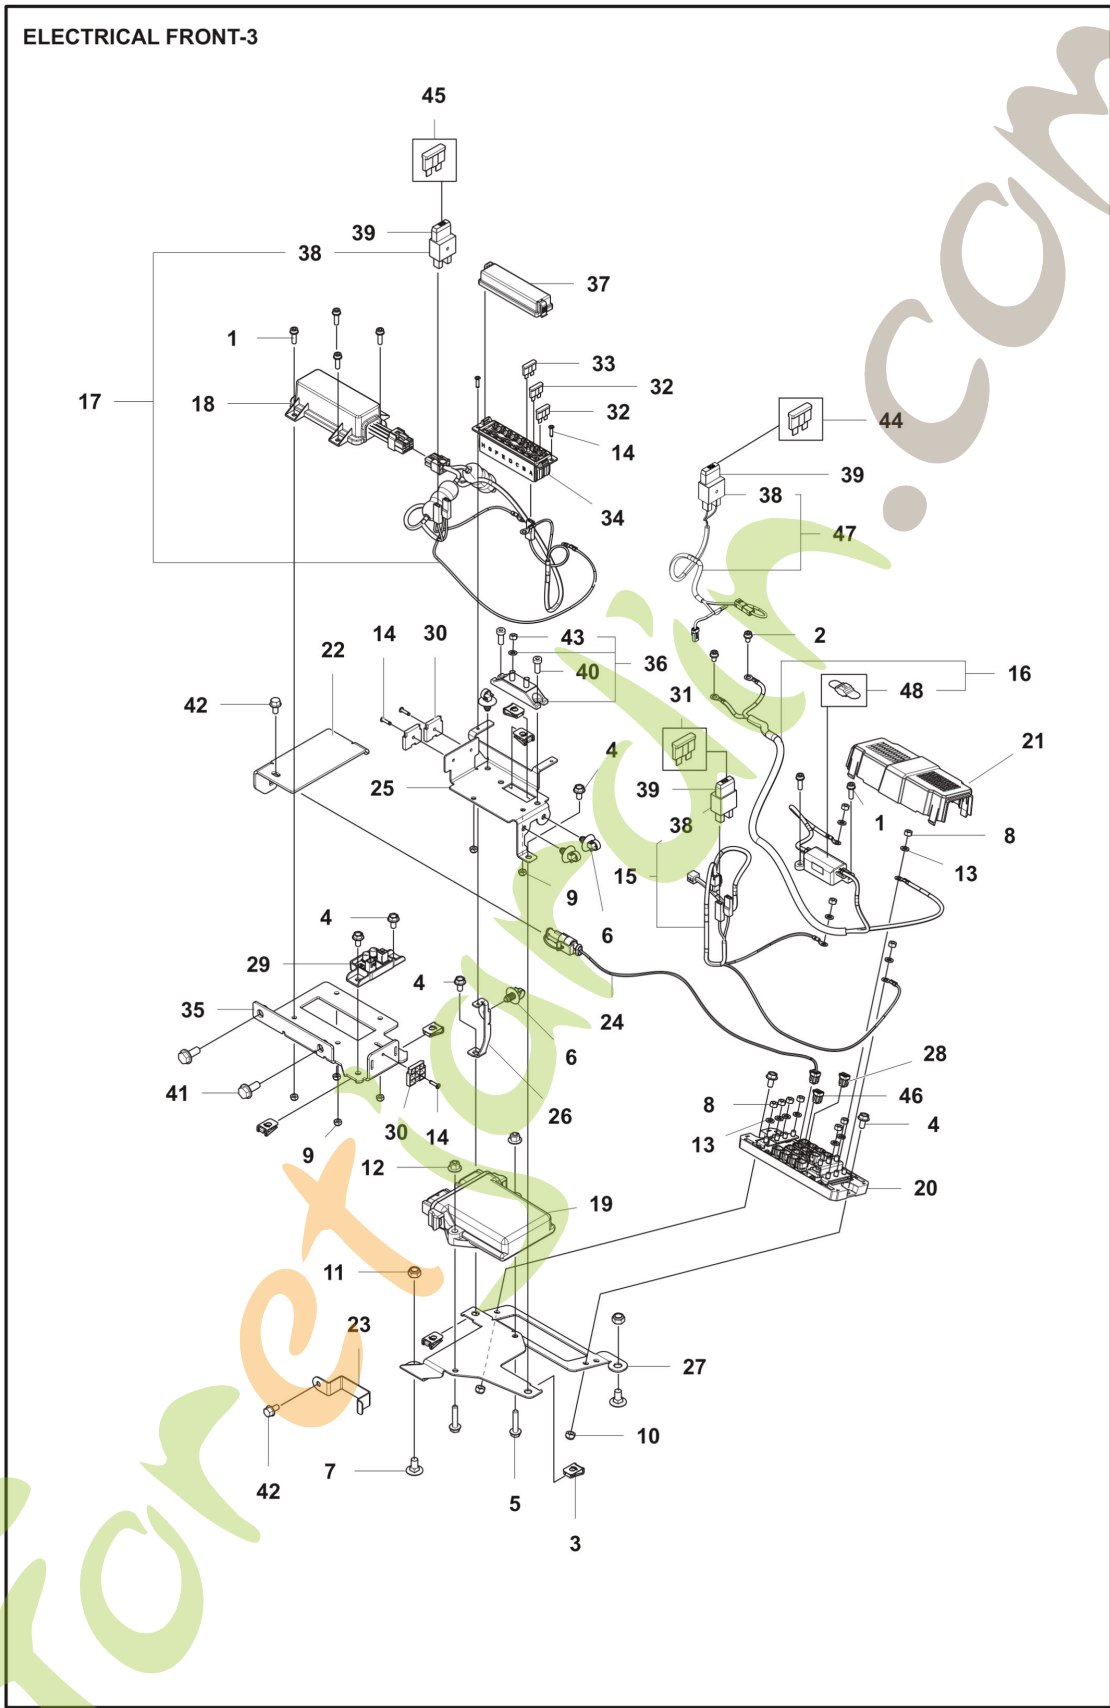

ELECTRICAL FRONT-3

1	525755101	VIS ITXSCFM	M5x16
2	525755107	VIS ITXSCFM	M5x8
3	535429101	ECROU A RESSORT	M6 SPRING
4	535475212	VIS EHHFM	M6x12
5	535475230	VIS EHHFM	M6x30
6	579317401	SANGLES	
7	727644951	VIS RSQM	M8x16
8	731231401	ECROU HEXAGONAL	M5
9	732211401	LOCK NUT	M5 LOCK NUT
10	732211601	LOCK NUT	M6
11	732211801	LOCK NUT	M8
12	576645703	ÉCROU	M6
13	503230402	RONDELLE	
14	544440701	RIVET	
15	547181001	CÂBLAGE COMPLET	ACTUATOR SUPPLY
16	540073601	CÂBLAGE COMPLET	POWER SUPPLY - MOTOR CONTROL UNIT FRONT
17	540073301	CÂBLAGE COMPLET	DC/DC
18	541019301	UNITÉ D'ENTRAÎNEMENT	DC/DC
19	596022302	UNITÉ DE COMMANDE	VEHICLE CONTROL UNIT
20	548513501	BOÎTE ÉLECTRONIQUE	CAN HUB
21	536042001	CARTER	CAN HUB
22	548609001	SUPPORT	EXTERNAL CAN CONNECTION
23	547181701	SUPPORT	CABLE PROTECTION