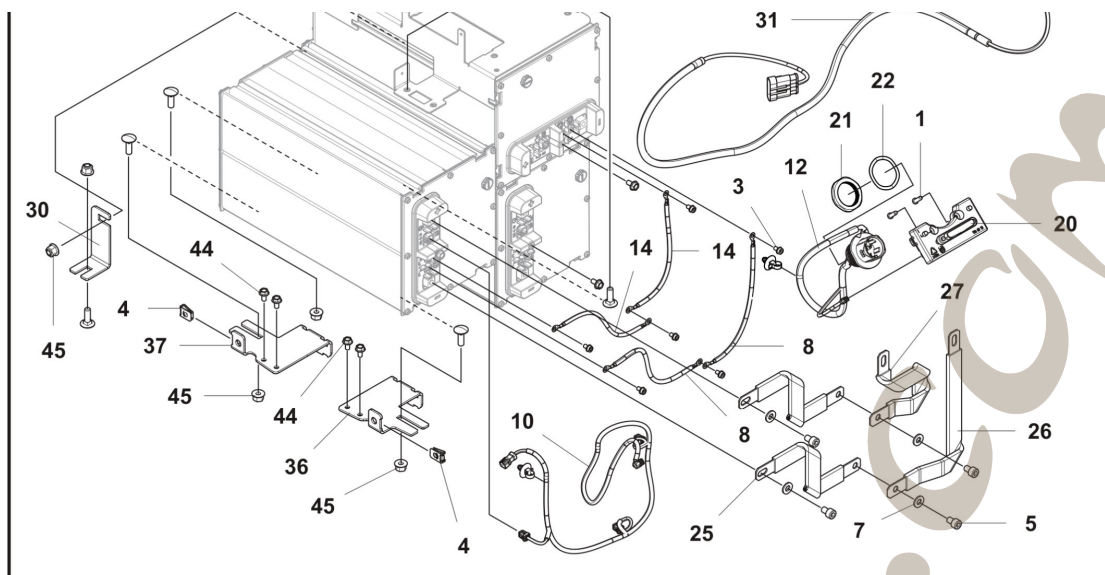

ForêtJardin

1	502435301	VIS ITXPANT	T50x16
2	525755101	VIS ITXSCFM	M5x16
3	525755107	VIS ITXSCFM	M5x8
4	535429101	ECROU A RESSORT	M6 SPRING
5	593333301	VIS	M8x12
6	732211401	LOCK NUT	M5
7	734116401	RONDELLE	BRB 8.4x17
8	548912101	CÂBLAGE COMPLET	CHARGE BATTERY CONNECTION MINUS
9	547180801	CÂBLAGE COMPLET	CAN MID
10	547180901	CÂBLAGE COMPLET	CAN REAR
11	548912301	CÂBLAGE COMPLET	FUSE BOX REAR - MOTOR CONTROL UNIT REAR
12	536595702	CÂBLAGE COMPLET	CHARGE
13	548912601	CÂBLAGE COMPLET	BATTERY - CONTACTOR
14	548912201	CÂBLAGE COMPLET	CHARGE BATTERY CONNECTION PLUS
15	540072801	CÂBLAGE COMPLET	CAN HUB POWER FRONT
16	540073201	CÂBLAGE COMPLET	CONTACTOR SIGNAL REAR
17	540664101	CÂBLAGE COMPLET	CONTACTOR TO CONTACTOR
18	578263703	SUPPORT FUSIBLE	COVER
19	578263702	SUPPORT FUSIBLE	BASE ASSY
20	536278501	CARTER COMPLET	LED, CHARGING
21	536869201	ÉCROU	
22	536797502	RONDELLE