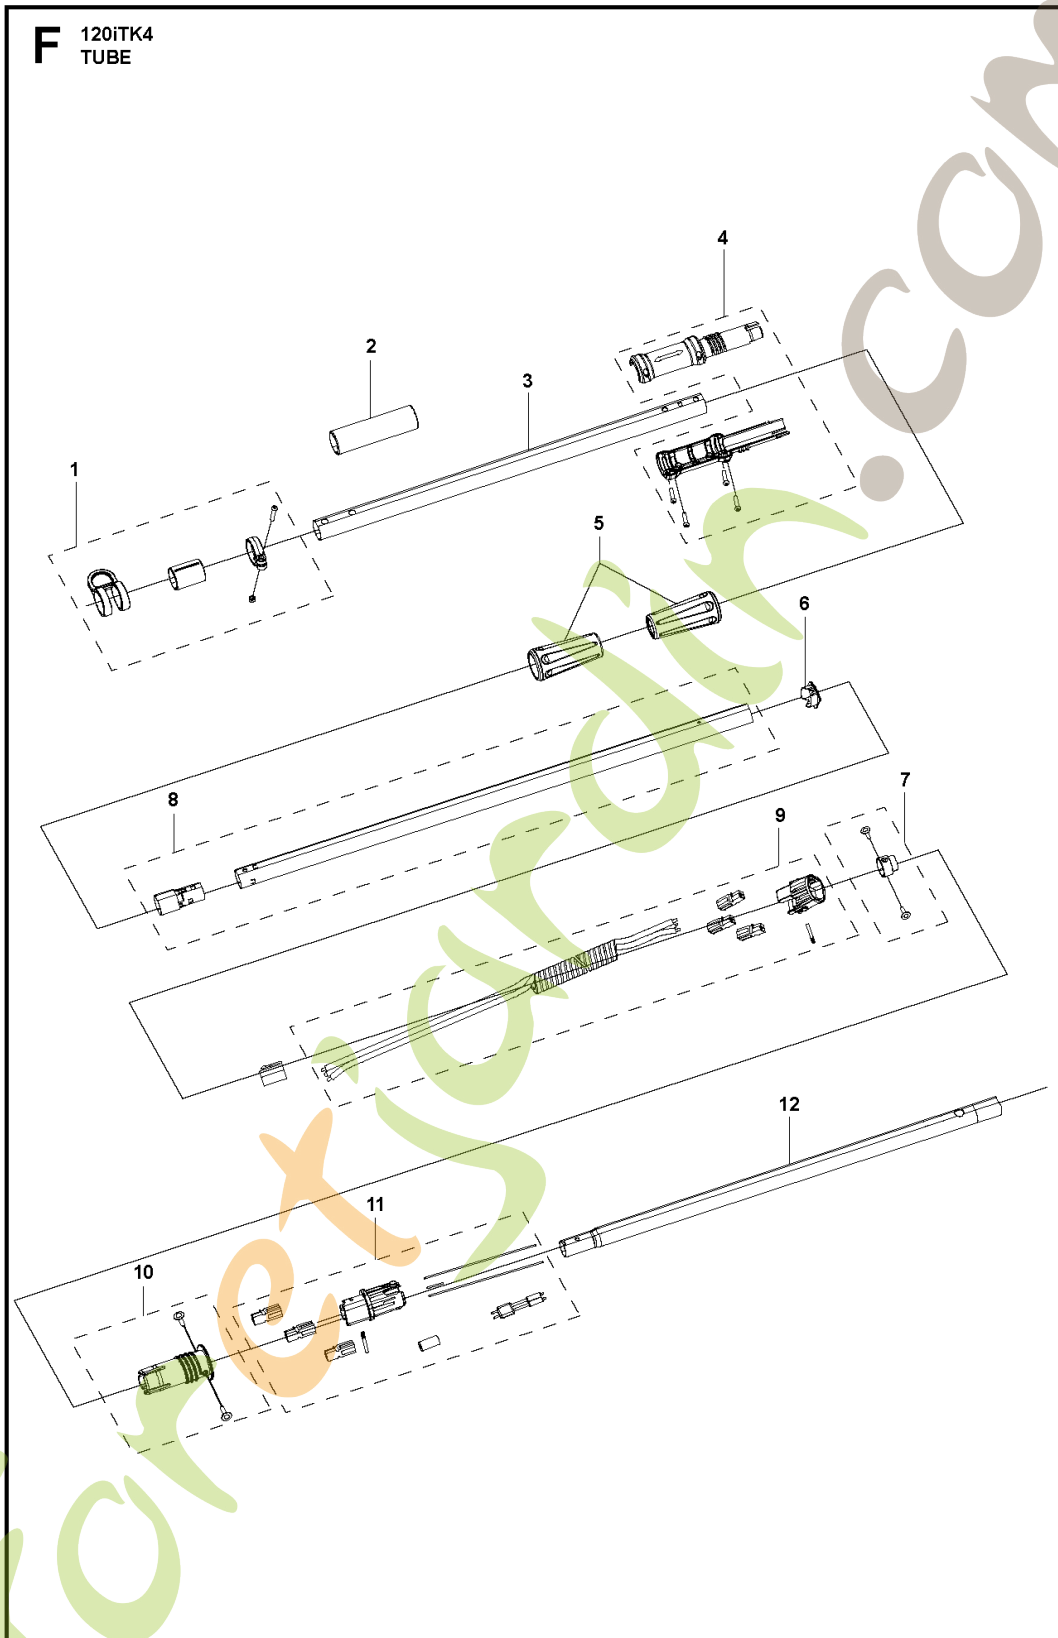

Ref	Article Number	Article Name	Comment
1	596262001	CROCHET	
2	596296501	DOUILLE	
3	531146726	TUBE	
4	531146710	ROTULE	CONNECTING JOINT
5	531146727	BOUTON	
6	531146728	COL	
7	596262401	ANNEAU	
8	531146725	TUBE	EXTENSION
9	531146711	TERMINAL	
10	596262201	HOLDER ASSY	
11	531146703	CONNECTEUR	WIRE CONNECTOR
12	531146712	TUBE	

forexjardin.com