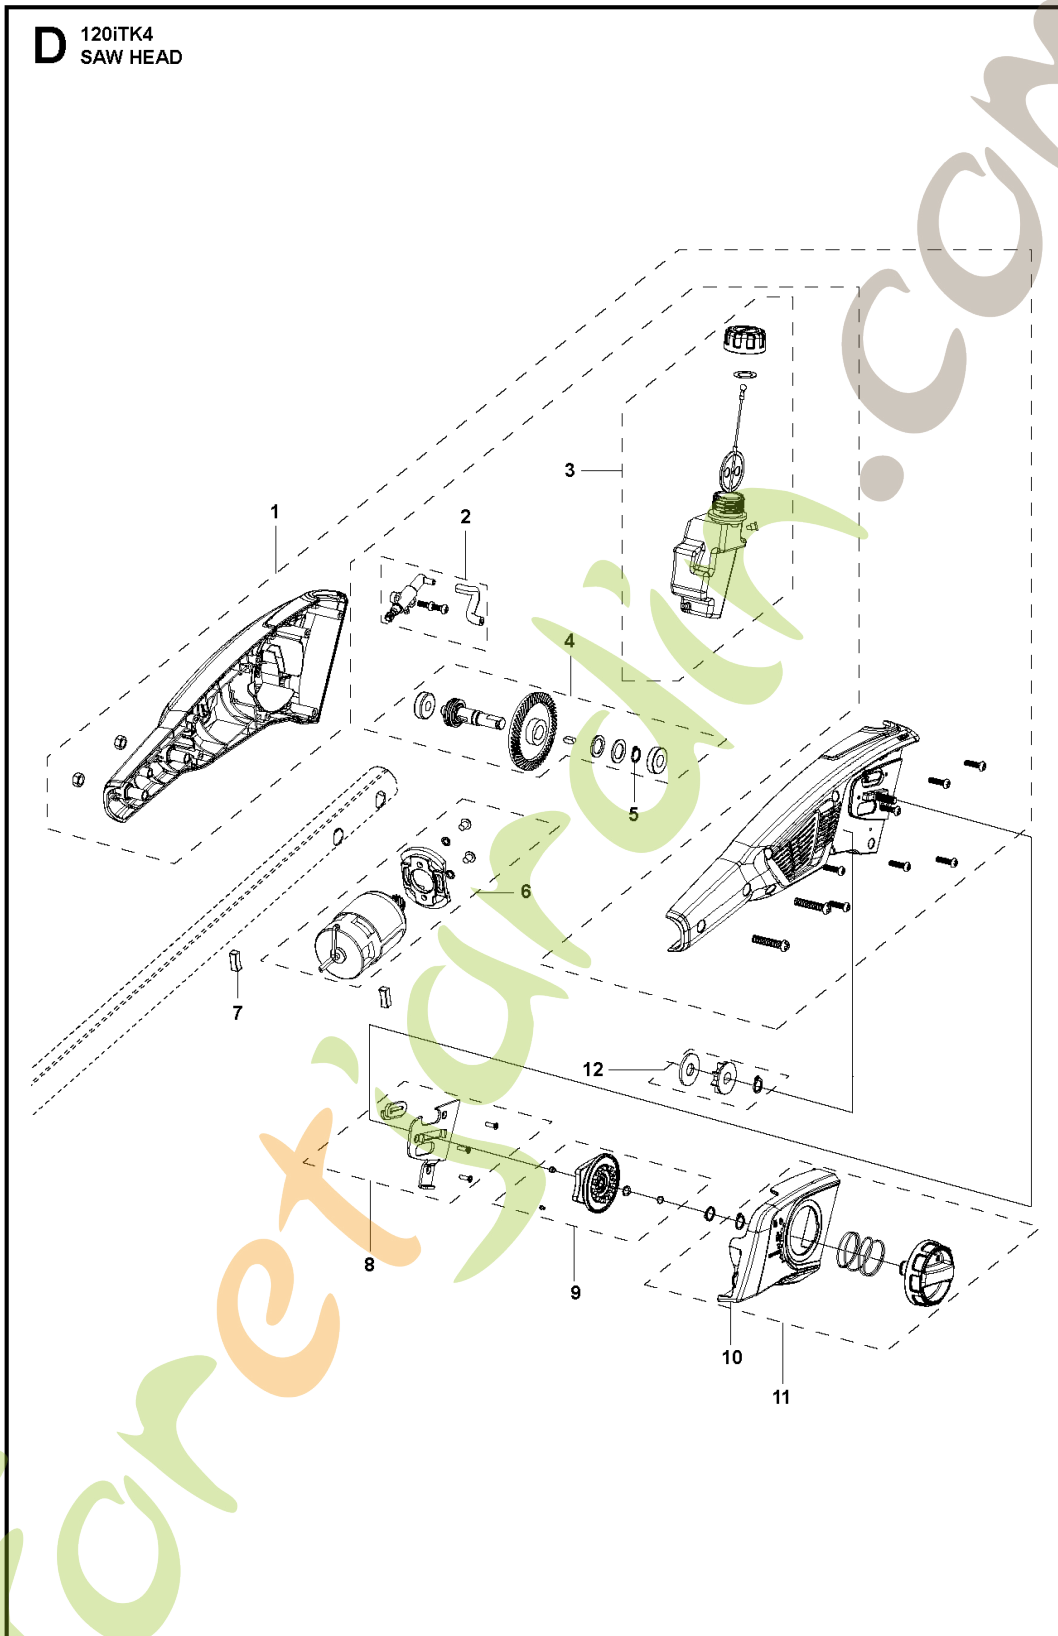

2026-04-11

Husqvarna 120iTK4-H

A 120iTK4
ACCESSORIES

Ref	Article Number	Article Name	Comment
1	531146730	HARNAIS	
2	531146723	COVER	
3	531146722	CHAÎNE	3/8" pitch for US
3	501844058	SAW CHAIN	1/4" pitch for ROW
4	531146721	GUIDE-CHAÎNE	3/8" pitch for US
4	575842258	GUIDE-CHAÎNE	1/4" pitch for ROW
5	529364201	PROTECTEUR	

ForêtJardin

C 120iTK4
HEAD ASSY

Ref	Article Number	Article Name	Comment
1	531146706	COVER	SWIVEL TUBE COVER
2	531146705	COVER	HEDGE TRIMMER COVER
3	531146707	TUBE	TUBE ASSEMBLY
4	529351902	HEDGETRIMMER ATTACHMENT	HK4 Complete attachment
4	531146724	TERMINAL	

ForêtJardin.com

D 120iTK4
SAW HEAD

Ref	Article Number	Article Name	Comment
1	531146714	COVER	
2	596261001	POMPE A HUILE COMPLÈTE	
3	531146702	BOUTEILLE	OIL BOTTLE
4	596260801	ENGRENAGE COMPLET	
5	596295401	ANNEAU DE SÉCURITÉ	
6	531146713	SUPPORT DE FIXATION	MOTOR BRACKET
7	596295301	PLAQUE	Motor rubber pad
8	596261901	MOUNTING PLATE	
9	596261601	TENDEUR DE COURRDIE	
10	595021601	COVER	
11	596262601	KNOB ASSY	
12	597724801	ENGRENAGE A VIS	1/4" pitch for ROW
12	529351901	POLESAW ATTACHMENT	PK4 complete attachment
12	597724802	ENGRENAGE A VIS	3/8" pitch for US

Ref	Article Number	Article Name	Comment
1	531146719	MOTEUR	
2	531146717	GEARBOX	
3	531146729	SCREW	
4	531146716	ENGRENAGE	
5	531146720	FEUTRE	WOOL FELT
6	531146715	INSTALLATION KIT	
7	531146718	COUTEAU	BLADE ASSY