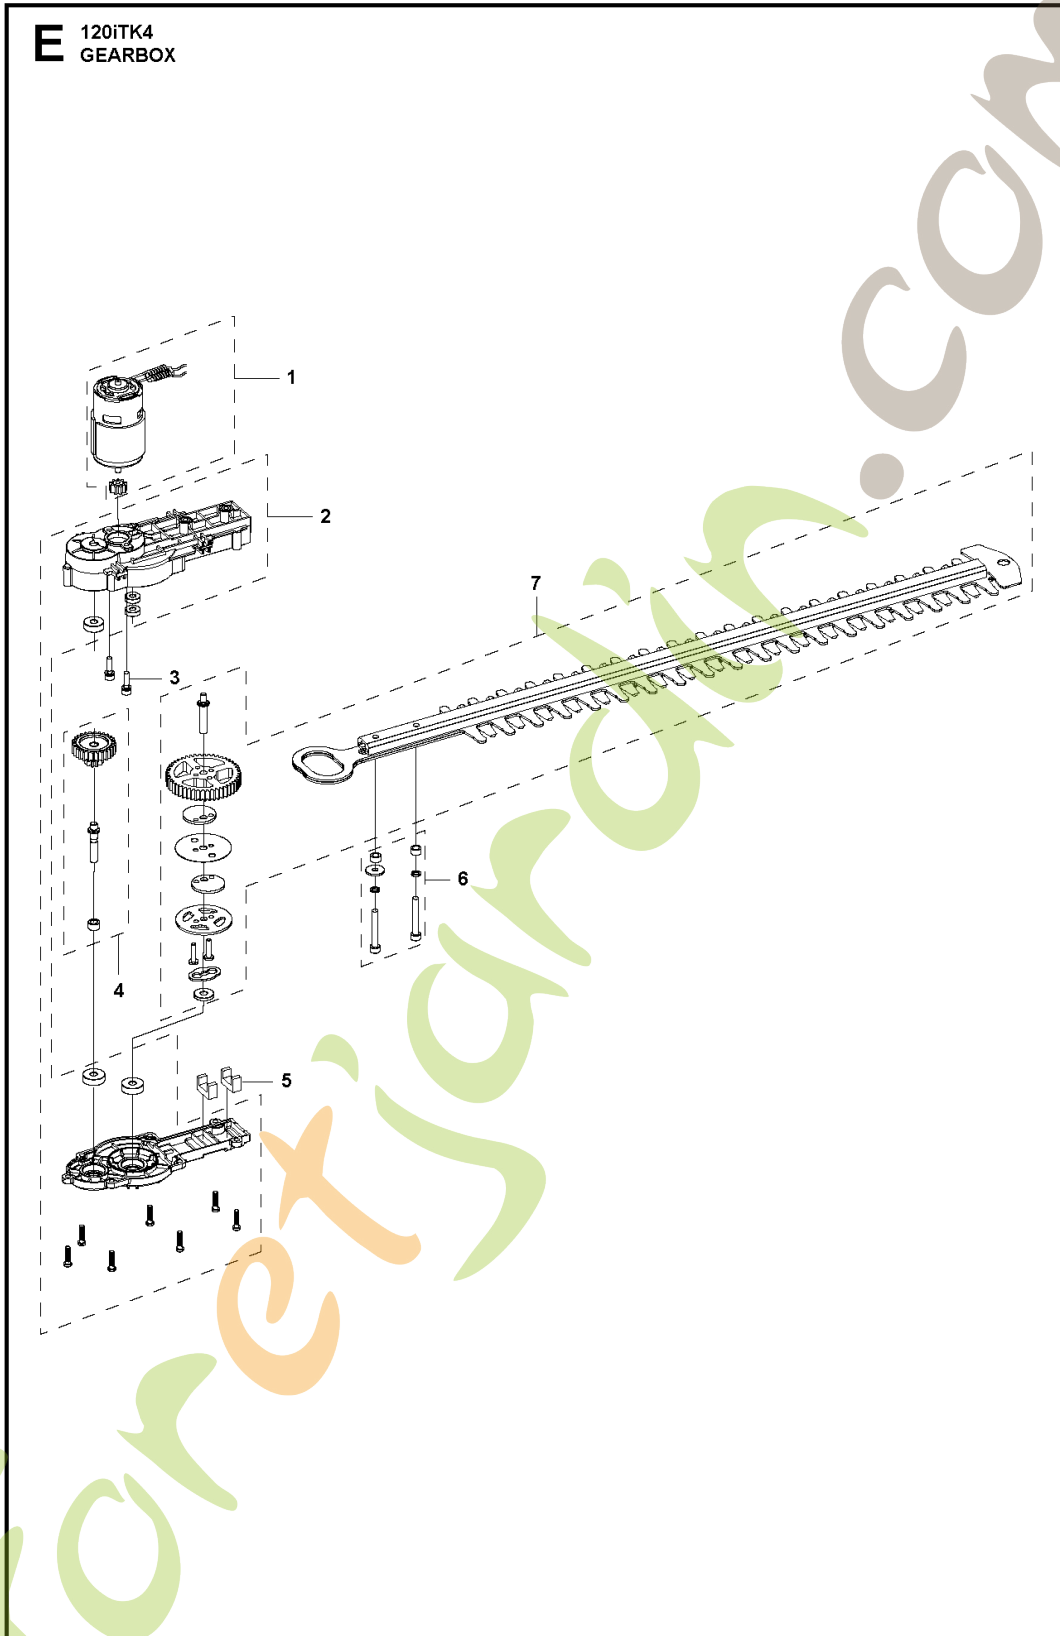

2026-04-11

Husqvarna 120iTK4-H

A 120iTK4
ACCESSORIES

Ref	Article Number	Article Name	Comment
1	531146730	HARNAIS	
2	531146723	COVER	
3	531146722	CHAÎNE	3/8" pitch for US
3	501844058	SAW CHAIN	1/4" pitch for ROW
4	531146721	GUIDE-CHAÎNE	3/8" pitch for US
4	575842258	GUIDE-CHAÎNE	1/4" pitch for ROW
5	529364201	PROTECTEUR	

ForêtJardin

C 120iTK4
HEAD ASSY

Ref	Article Number	Article Name	Comment
1	531146706	COVER	SWIVEL TUBE COVER
2	531146705	COVER	HEDGE TRIMMER COVER
3	531146707	TUBE	TUBE ASSEMBLY
4	529351902	HEDGETRIMMER ATTACHMENT	HK4 Complete attachment
4	531146724	TERMINAL	

ForêtJardin.com

D 120iTK4
SAW HEAD

Ref	Article Number	Article Name	Comment
1	531146714	COVER	
2	596261001	POMPE A HUILE COMPLÈTE	
3	531146702	BOUTEILLE	OIL BOTTLE
4	596260801	ENGRENAGE COMPLET	
5	596295401	ANNEAU DE SÉCURITÉ	
6	531146713	SUPPORT DE FIXATION	MOTOR BRACKET
7	596295301	PLAQUE	Motor rubber pad
8	596261901	MOUNTING PLATE	
9	596261601	TENDEUR DE COURRDIE	
10	595021601	COVER	
11	596262601	KNOB ASSY	
12	597724801	ENGRENAGE A VIS	1/4" pitch for ROW
12	529351901	POLESAW ATTACHMENT	PK4 complete attachment
12	597724802	ENGRENAGE A VIS	3/8" pitch for US

Ref	Article Number	Article Name	Comment
1	531146719	MOTEUR	
2	531146717	GEARBOX	
3	531146729	SCREW	
4	531146716	ENGRENAGE	
5	531146720	FEUTRE	WOOL FELT
6	531146715	INSTALLATION KIT	
7	531146718	COUTEAU	BLADE ASSY