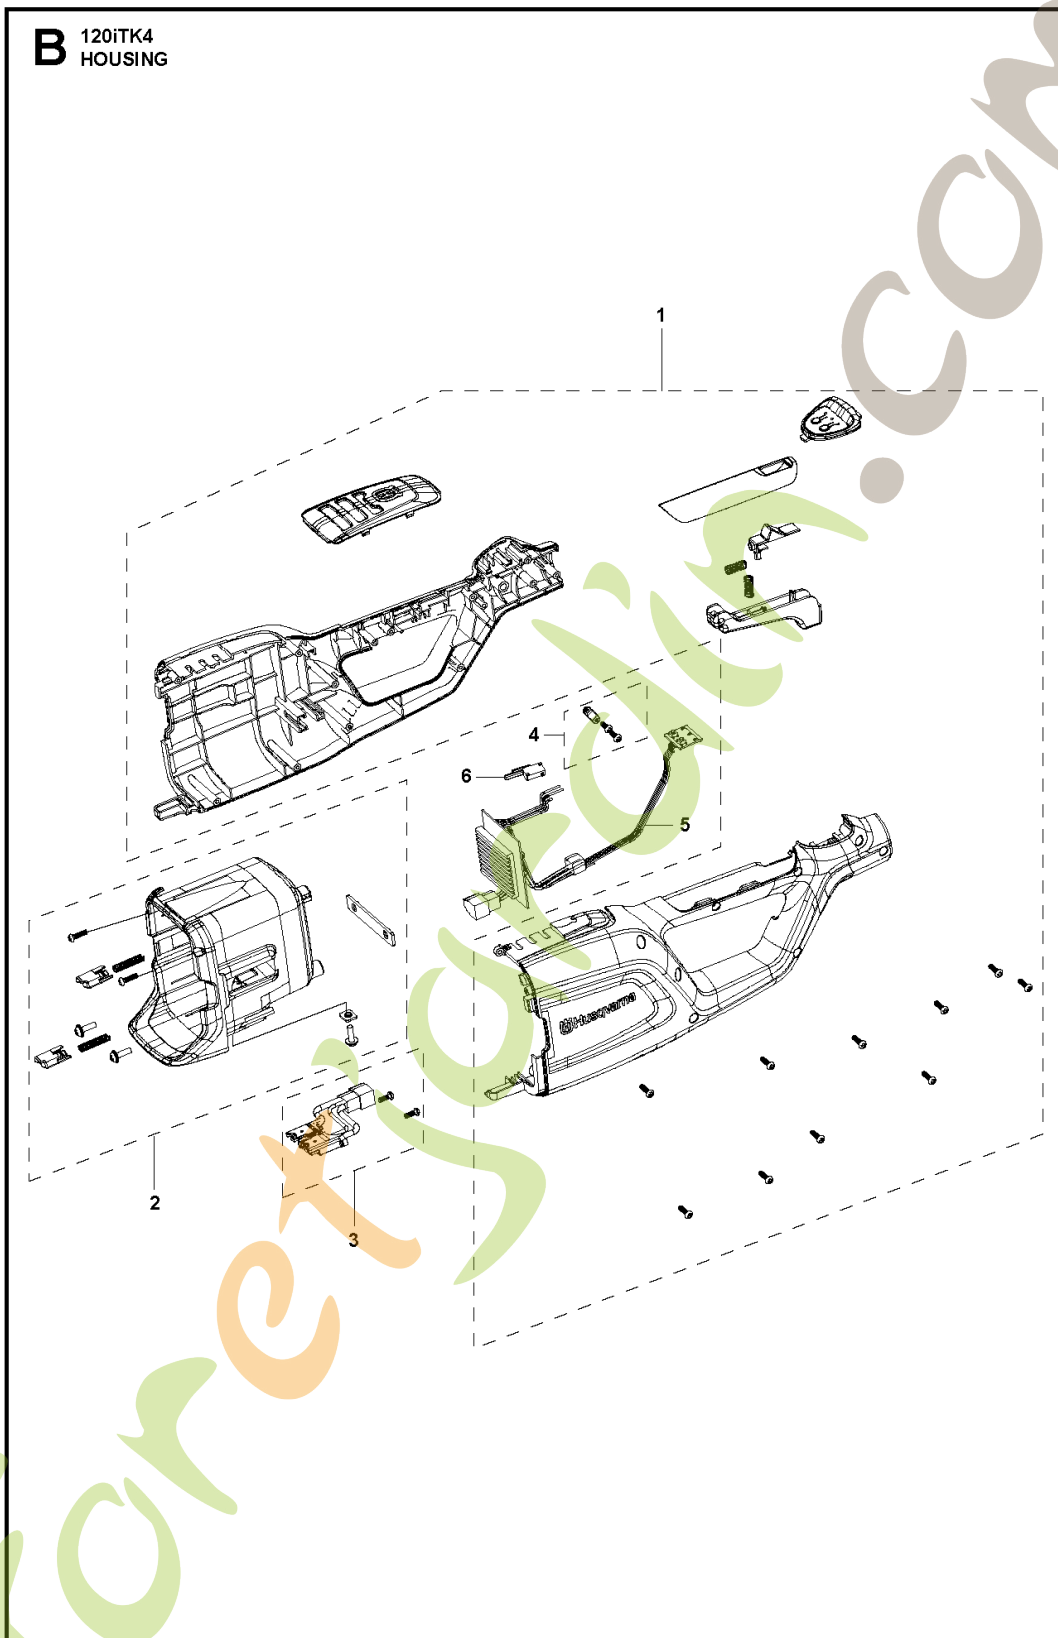

2026-04-11

Husqvarna 120iTK4-H

A 120iTK4
ACCESSORIES

Ref	Article Number	Article Name	Comment
1	531146730	HARNAIS	
2	531146723	COVER	
3	531146722	CHAÎNE	3/8" pitch for US
3	501844058	SAW CHAIN	1/4" pitch for ROW
4	531146721	GUIDE-CHAÎNE	3/8" pitch for US
4	575842258	GUIDE-CHAÎNE	1/4" pitch for ROW
5	529364201	PROTECTEUR	

ForêtJardin

B 120iTK4
HOUSING

Ref	Article Number	Article Name	Comment
1	531146704	COVER	HANDLE COVER FOR EU
1	531368501	KIT COUVERCLE	HANDLE COVER FOR US
2	596258001	BOITIER DE LA BATTERIE	
3	531146709	CÂBLE	CONNECTING WIRE
4	531146708	PLAQUE	WIRE PRESSING PLATE
5	531146701	PANNEAU	CONTROL PANEL
6	596262801	INTERRUPTEUR	

ForêtJardin

C 120iTK4
HEAD ASSY

Ref	Article Number	Article Name	Comment
1	531146706	COVER	SWIVEL TUBE COVER
2	531146705	COVER	HEDGE TRIMMER COVER
3	531146707	TUBE	TUBE ASSEMBLY
4	529351902	HEDGETRIMMER ATTACHMENT	HK4 Complete attachment
4	531146724	TERMINAL	

ForêtJardin.com

D 120iTK4
SAW HEAD

Ref	Article Number	Article Name	Comment
1	531146714	COVER	
2	596261001	POMPE A HUILE COMPLÈTE	
3	531146702	BOUTEILLE	OIL BOTTLE
4	596260801	ENGRENAGE COMPLET	
5	596295401	ANNEAU DE SÉCURITÉ	
6	531146713	SUPPORT DE FIXATION	MOTOR BRACKET
7	596295301	PLAQUE	Motor rubber pad
8	596261901	MOUNTING PLATE	
9	596261601	TENDEUR DE COURRDIE	
10	595021601	COVER	
11	596262601	KNOB ASSY	
12	597724801	ENGRENAGE A VIS	1/4" pitch for ROW
12	529351901	POLESAW ATTACHMENT	PK4 complete attachment
12	597724802	ENGRENAGE A VIS	3/8" pitch for US