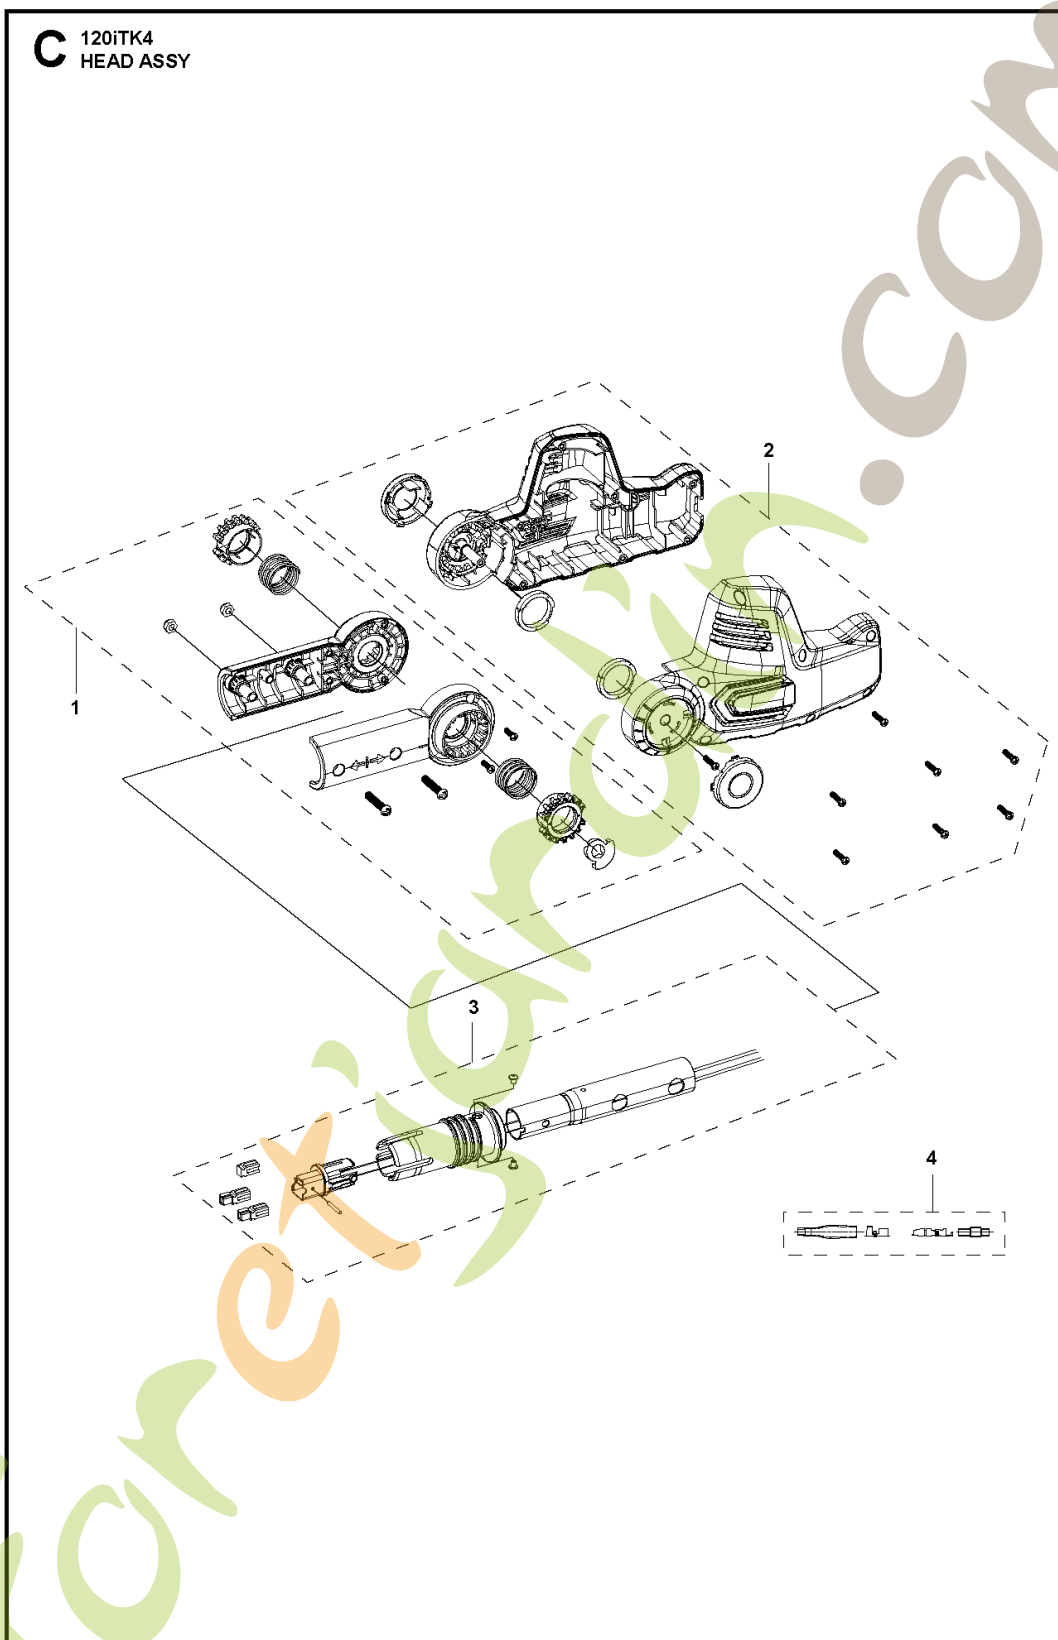

2026-04-11

Husqvarna 120iTK4-H

A 120iTK4
ACCESSORIES

Ref	Article Number	Article Name	Comment
1	531146730	HARNAIS	
2	531146723	COVER	
3	531146722	CHAÎNE	3/8" pitch for US
3	501844058	SAW CHAIN	1/4" pitch for ROW
4	531146721	GUIDE-CHAÎNE	3/8" pitch for US
4	575842258	GUIDE-CHAÎNE	1/4" pitch for ROW
5	529364201	PROTECTEUR	

ForêtJardin

B 120iTK4
HOUSING

Ref	Article Number	Article Name	Comment
1	531146704	COVER	HANDLE COVER FOR EU
1	531368501	KIT COUVERCLE	HANDLE COVER FOR US
2	596258001	BOITIER DE LA BATTERIE	
3	531146709	CÂBLE	CONNECTING WIRE
4	531146708	PLAQUE	WIRE PRESSING PLATE
5	531146701	PANNEAU	CONTROL PANEL
6	596262801	INTERRUPTEUR	

ForêtJardin

C 120iTK4
HEAD ASSY

Ref	Article Number	Article Name	Comment
1	531146706	COVER	SWIVEL TUBE COVER
2	531146705	COVER	HEDGE TRIMMER COVER
3	531146707	TUBE	TUBE ASSEMBLY
4	529351902	HEDGETRIMMER ATTACHMENT	HK4 Complete attachment
4	531146724	TERMINAL	

ForêtJardin.com

D 120iTK4
SAW HEAD

Ref	Article Number	Article Name	Comment
1	531146714	COVER	
2	596261001	POMPE A HUILE COMPLÈTE	
3	531146702	BOUTEILLE	OIL BOTTLE
4	596260801	ENGRENAGE COMPLET	
5	596295401	ANNEAU DE SÉCURITÉ	
6	531146713	SUPPORT DE FIXATION	MOTOR BRACKET
7	596295301	PLAQUE	Motor rubber pad
8	596261901	MOUNTING PLATE	
9	596261601	TENDEUR DE COURRDIE	
10	595021601	COVER	
11	596262601	KNOB ASSY	
12	597724801	ENGRENAGE A VIS	1/4" pitch for ROW
12	529351901	POLESAW ATTACHMENT	PK4 complete attachment
12	597724802	ENGRENAGE A VIS	3/8" pitch for US