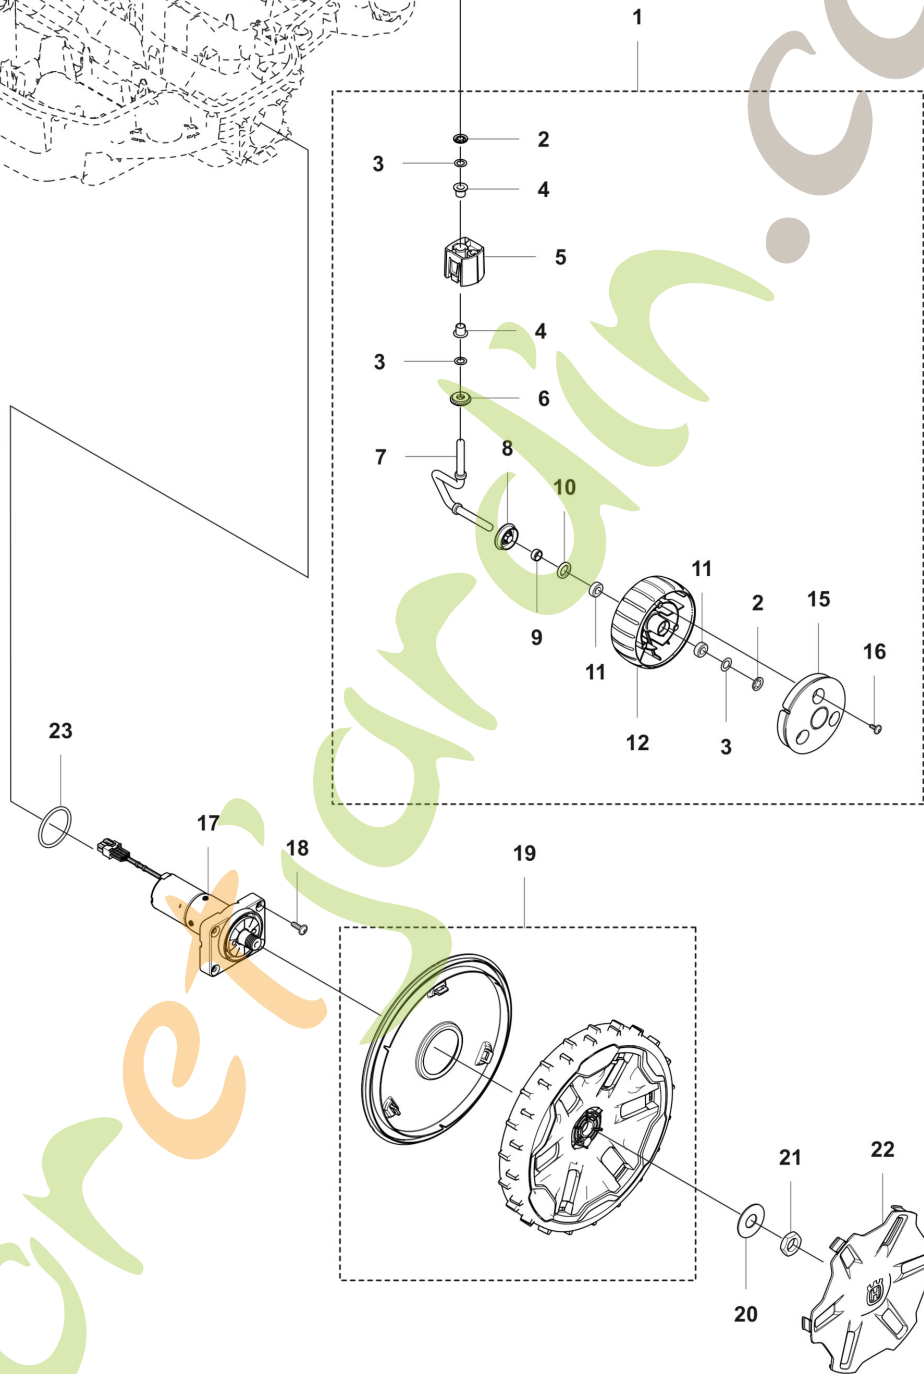

AUTOMOWER 450V NERA
WHEELS AND TIRES