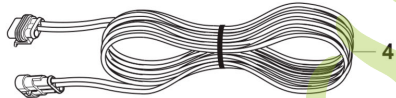

**AUTOMOWER 450V NERA
INSTALLATION ACCESSORIES**

Ref	Article Number	Article Name	Comment
1	547307001	POWER SUPPLY UNIT	Power unit EU
1	547307002	POWER SUPPLY UNIT	Power unit UK
1	547307003	POWER SUPPLY UNIT	Power unit CH
1	547307005	POWER SUPPLY UNIT	Power unit AU, NZ
1	547307006	POWER SUPPLY UNIT	Power unit JP
2	588765006	CABLE ASSEMBLE	Low Voltage Cable 3 m
3	588765005	CABLE ASSEMBLE	Low Voltage Cable 10 m
4	588765004	CABLE ASSEMBLE	Low Voltage Cable 20 m
5	597435801	VIS	Anchor screws, 6pcs
6	598013101	CÂBLAGE COMPLET	Battery tester cable
7	580689502	AUTOCOLLANT	Warranty seal
8	546137702	AUTOCOLLANT	Warranty seal

for extension