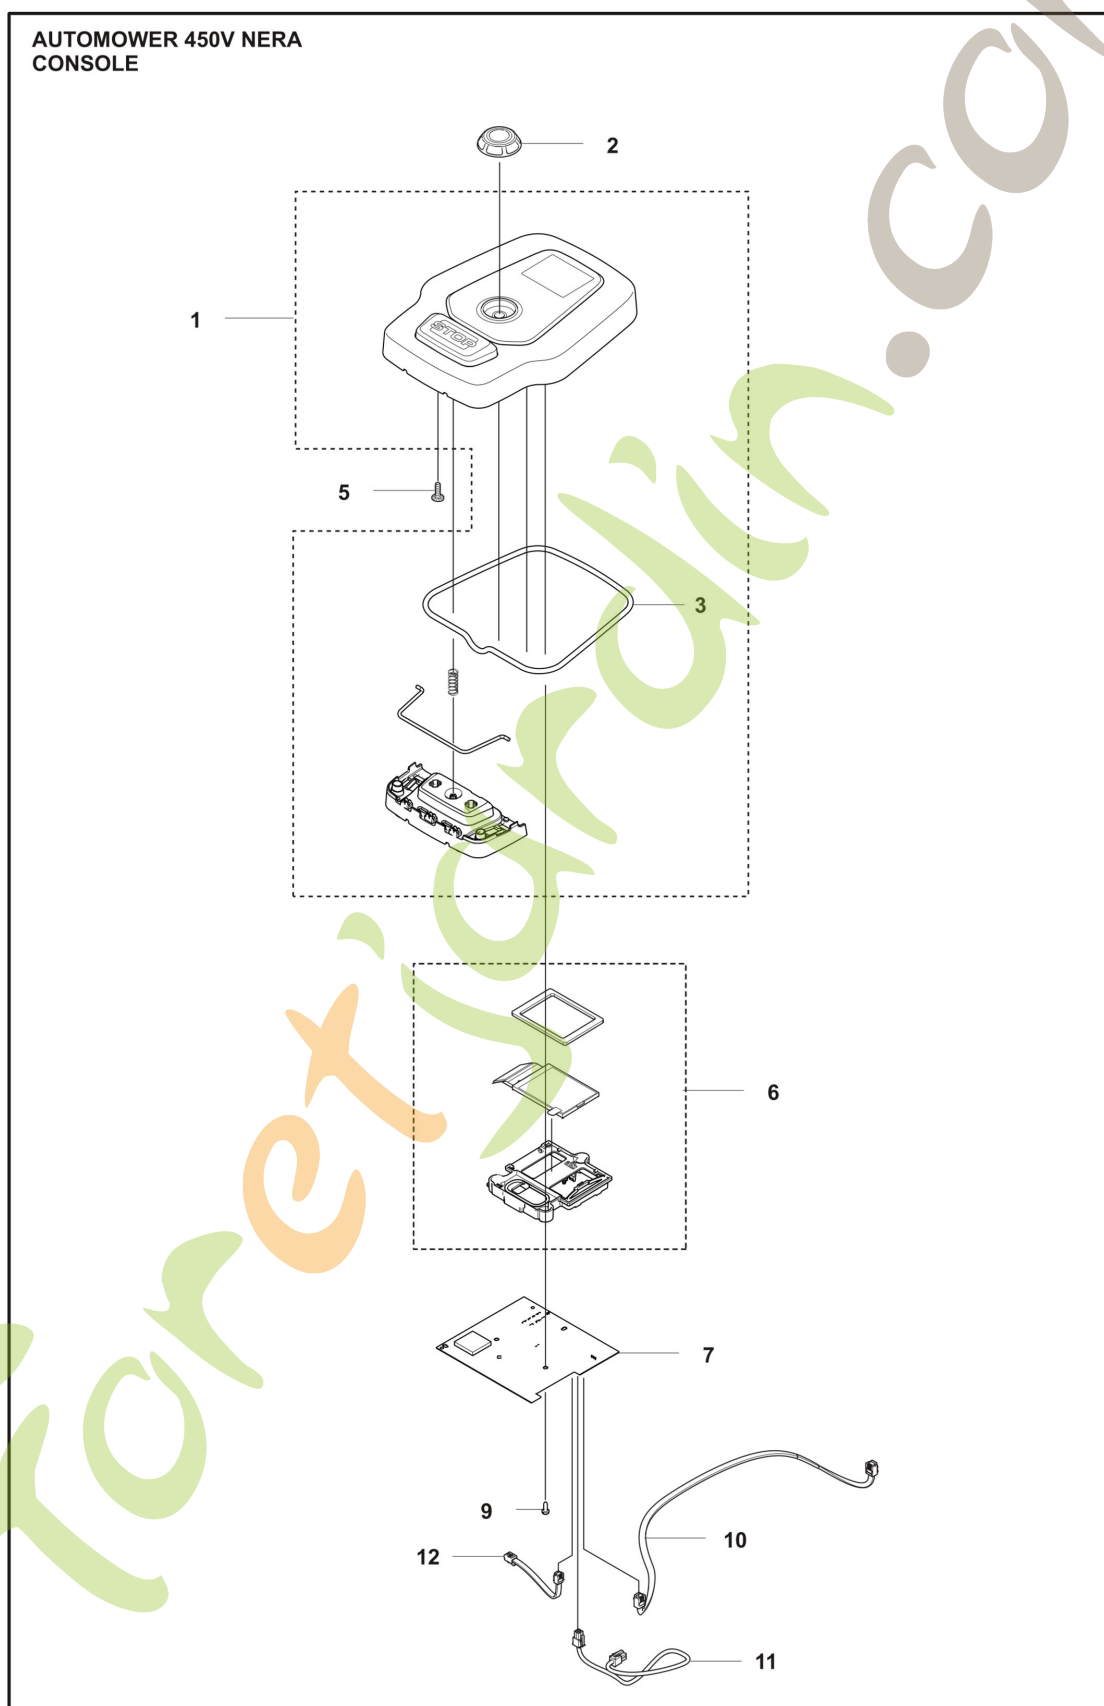

2026-04-03

Automower® Husqvarna 450V NERA avec technologie vision IA

**AUTOMOWER 450V NERA
COVER**

Ref	Article Number	Article Name	Comment
-----	----------------	--------------	---------

ForêtJardin.com

1	540197001	COVER ASSY	Top Cover kit
2	574450101	VIS ITXPANT	Screw
3	548163701	VISION MODULE	Vision module
4	548738801	CARTER	Housing
5	547498301	CÂBLAGE COMPLET	Charging plate with cable
6	541225601	MOTOR KIT	Fan motor kit
7	540450001	VIS	Screw
8	970862301	EPOS MODULE	EU
8	970862306	EPOS MODULE	NZ
8	970862307	EPOS MODULE	AU
8	970862308	EPOS MODULE	JP
9	538876402	BODY KIT	Body kit
10	531256801	CARTER	Cover Wheel brush Left
11	531256901	CARTER	Cover Wheel brush Right
12	547340401	CÂBLAGE COMPLET	Kit, wiring assy + seal
13	593778401	COLLIER DE SERRAGE	Clip
14	546632301	PIGNON	Snap locking
15	531189901	CÂBLAGE COMPLET	LED lights
16	593355202	COUVERCLE	Clamp
17	531256501	CAPOT PROTECTION CARTER	Rear bumper
18	531256401	CAPOT PROTECTION CARTER	Front bumper
19	593822101	AIMANT	Magnet
20	540197101	KIT COUVERCLE	Cover front kit
21	575529502	VIS ITXPANTT	Screw

Ref	Article Number	Article Name	Comment
1	548084702	KIT COUVERCLE	Cover kit
2	531375901	BOUTON	Jog Wheel
3	599911803	JOINT	Sealing strip
5	574450101	VIS ITXPANT	Screw
6	538822401	DISPLAY KIT	Display
7	599702701	CIRCUIT IMPRIME COMPLET	Application circuit board
9	525887402	SCREW CITXPANT	Screw
10	536253905	CÂBLAGE COMPLET	Wiring Assy Magnetic sensor
11	591203104	CÂBLAGE COMPLET	Wiring Assy Application board
12	536253901	CÂBLAGE COMPLET	Wiring Assy Communication circuit board