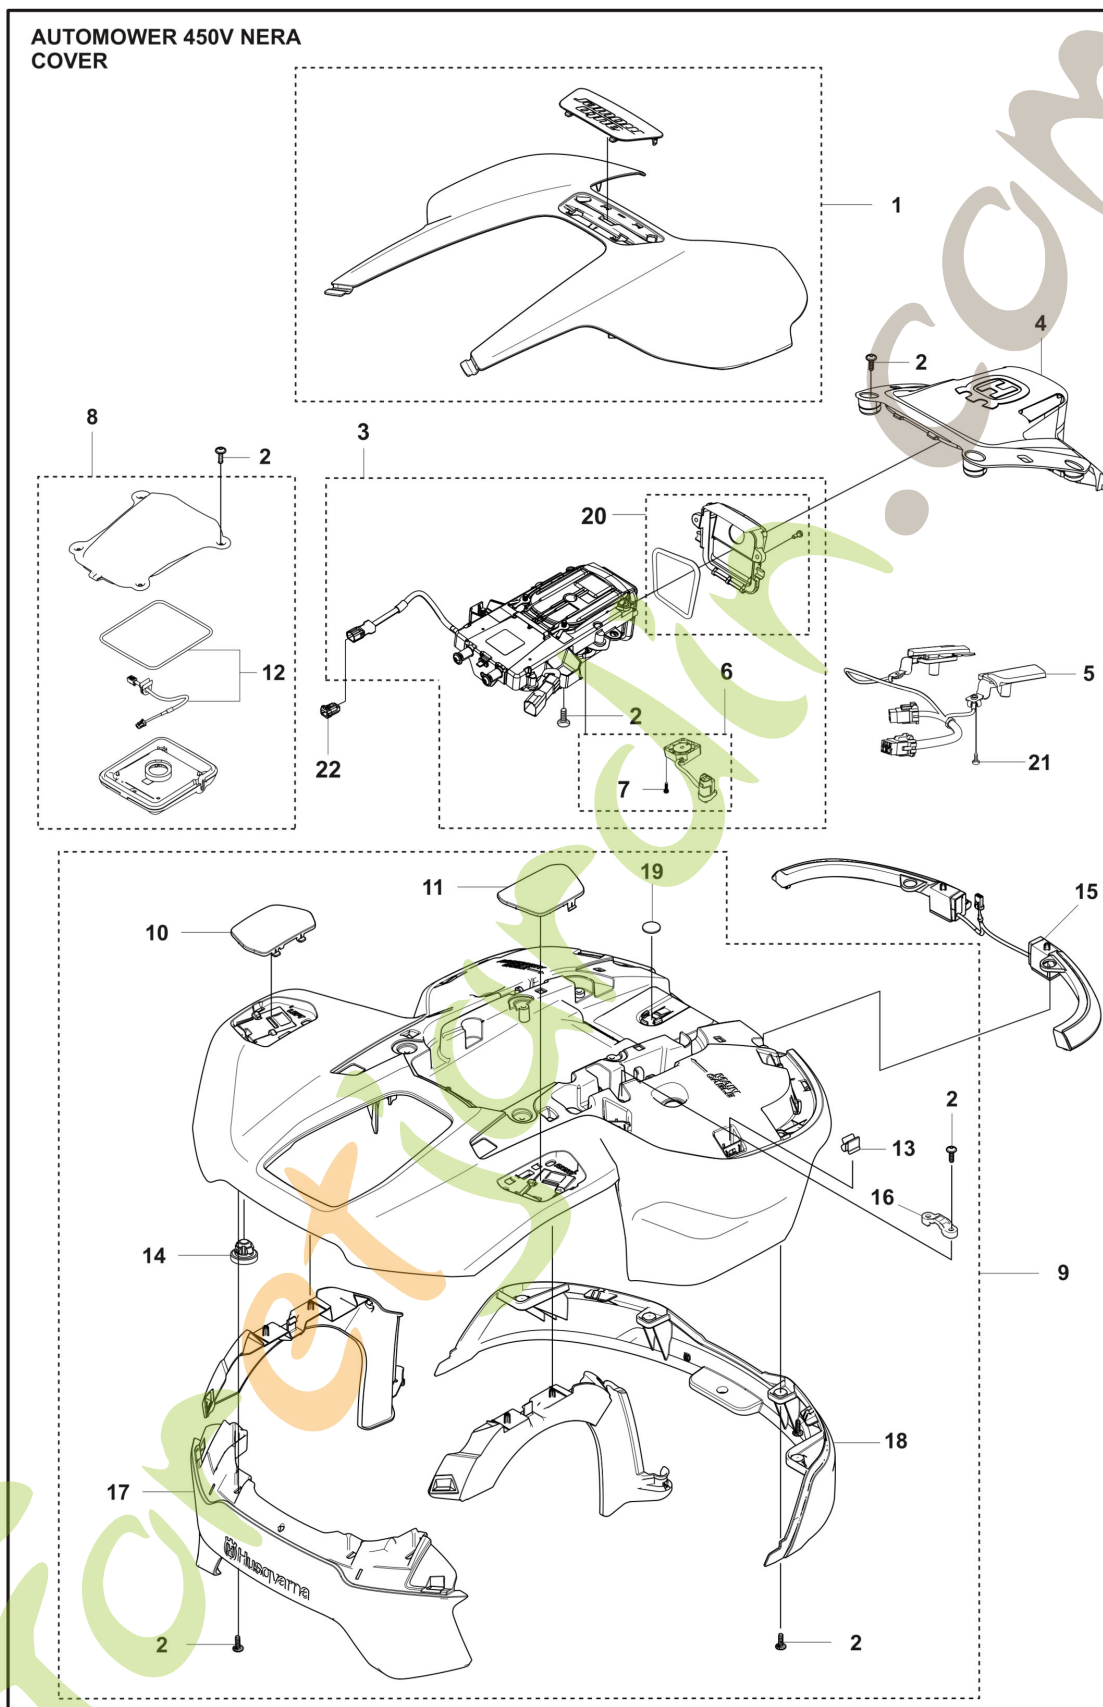

2026-04-03

Automower® Husqvarna 450V NERA avec technologie vision IA

**AUTOMOWER 450V NERA
COVER**

Ref	Article Number	Article Name	Comment
-----	----------------	--------------	---------

ForêtJardin.com

1	540197001	COVER ASSY	Top Cover kit
2	574450101	VIS ITXPANT	Screw
3	548163701	VISION MODULE	Vision module
4	548738801	CARTER	Housing
5	547498301	CÂBLAGE COMPLET	Charging plate with cable
6	541225601	MOTOR KIT	Fan motor kit
7	540450001	VIS	Screw
8	970862301	EPOS MODULE	EU
8	970862306	EPOS MODULE	NZ
8	970862307	EPOS MODULE	AU
8	970862308	EPOS MODULE	JP
9	538876402	BODY KIT	Body kit
10	531256801	CARTER	Cover Wheel brush Left
11	531256901	CARTER	Cover Wheel brush Right
12	547340401	CÂBLAGE COMPLET	Kit, wiring assy + seal
13	593778401	COLLIER DE SERRAGE	Clip
14	546632301	PIGNON	Snap locking
15	531189901	CÂBLAGE COMPLET	LED lights
16	593355202	COUVERCLE	Clamp
17	531256501	CAPOT PROTECTION CARTER	Rear bumper
18	531256401	CAPOT PROTECTION CARTER	Front bumper
19	593822101	AIMANT	Magnet
20	540197101	KIT COUVERCLE	Cover front kit
21	575529502	VIS ITXPANTT	Screw

Ref	Article Number	Article Name	Comment
1	548084702	KIT COUVERCLE	Cover kit
2	531375901	BOUTON	Jog Wheel
3	599911803	JOINT	Sealing strip
5	574450101	VIS ITXPANT	Screw
6	538822401	DISPLAY KIT	Display
7	599702701	CIRCUIT IMPRIME COMPLET	Application circuit board
9	525887402	SCREW CITXPANT	Screw
10	536253905	CÂBLAGE COMPLET	Wiring Assy Magnetic sensor
11	591203104	CÂBLAGE COMPLET	Wiring Assy Application board
12	536253901	CÂBLAGE COMPLET	Wiring Assy Communication circuit board