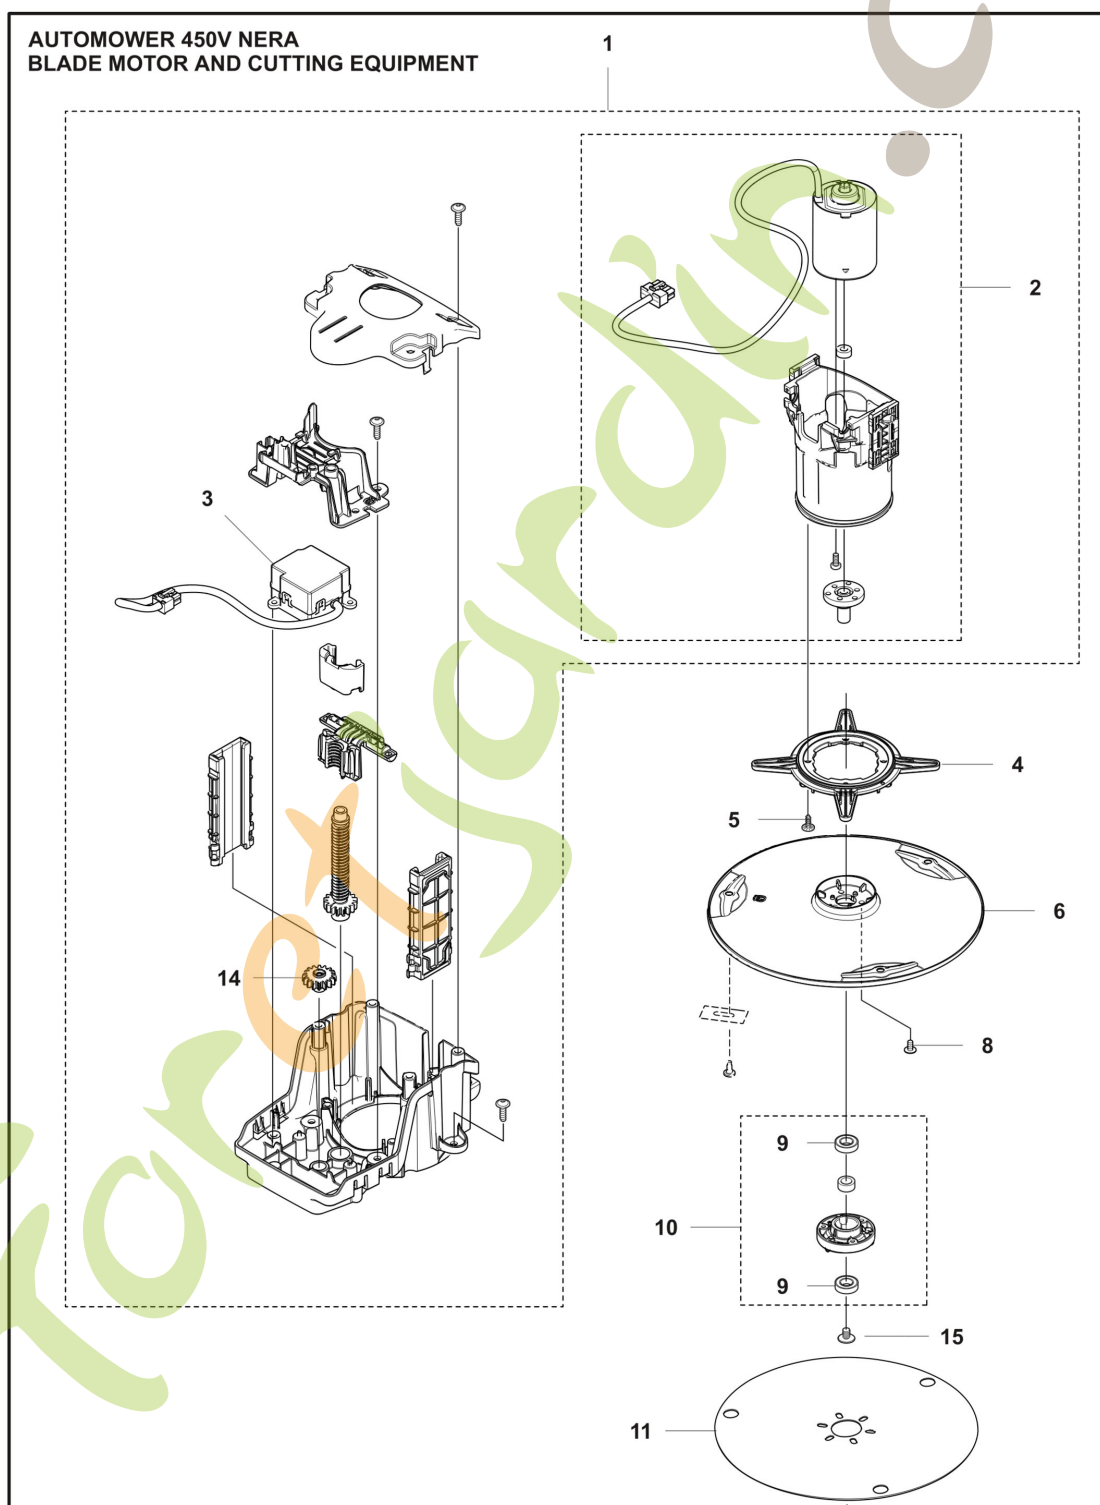

AUTOMOWER 450V NERA
CHASSIS UPPER

Ref	Article Number	Article Name	Comment
1	586038902	CARTER	Cover air filter
2	577753701	FILTRE À AIR	Air Filter
3	599909801	CHÂSSIS	Chassis Upper
4	591125501	CIRCUIT IMPRIME COMPLET	Magnetic Sensor Circuit Board
5	535563901	SUPPORT	Holder Magnetic Sensor Circuit Board
6	574450101	VIS ITXPANT	Screw
7	536462901	CIRCUIT IMPRIME COMPLET	Communication circuit board, CBT10
8	598503602	POIDS	Weight
9	531352801	SUPPORT	Weight holder
10	531351801	CÂBLAGE COMPLET	Buzzer

24	531281201	JOYSTICK ASSY	Collision
25	536771601	FAN MOTOR	Cooling fan
26	531293701	BATTERY	Battery
27	599318301	SOUFFLET	Bellows

Ref	Article Number	Article Name	Comment
1	538876702	CUTTING MODULE	Cutting module
2	531260902	CUTTER MOTOR ASSY	Cutting motor
3	592735803	HEIGHT ADJUSTMENT MOTOR	Cutting height adjustment motor
4	531279001	CADRE	Frame
5	575543314	VIS	Screw
6	599674701	DISQUE DE COUPE	Blade disc
8	590508701	VIS	Screw
9	535075703	ROULEMENT À BILLES	Ball bearing
9	593080801	ROULEMENT À BILLES	Ball bearing, Tube 50pcs
10	588421702	ENSEMBLE DU BOITIER DE ROULEMENT	Bearing housing assy
11	598794901	PLAQUE DE PROTECTION ANTI-DÉRAPAGE	Skid plate
12	585297501	JOINT TORIQUE	O-ring
13	587449601	KIT COUVERCLE	Bearing cover
14	599317601	ROUE D'ENGRENAGE	Gear wheel
15	535076001	VIS	