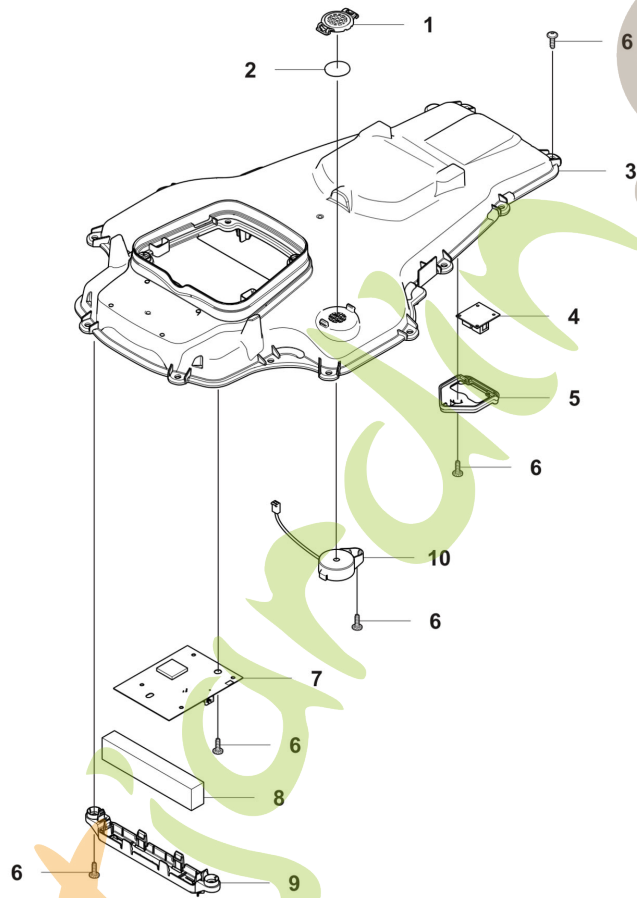

Ref	Article Number	Article Name	Comment
1	548084702	KIT COUVERCLE	Cover kit
2	531375901	BOUTON	Jog Wheel
3	599911803	JOINT	Sealing strip
5	574450101	VIS ITXPANT	Screw
6	538822401	DISPLAY KIT	Display
7	599702701	CIRCUIT IMPRIME COMPLET	Application circuit board
9	525887402	SCREW CITXPANT	Screw
10	536253905	CÂBLAGE COMPLET	Wiring Assy Magnetic sensor
11	591203104	CÂBLAGE COMPLET	Wiring Assy Application board
12	536253901	CÂBLAGE COMPLET	Wiring Assy Communication circuit board

AUTOMOWER 450V NERA
CHASSIS UPPER