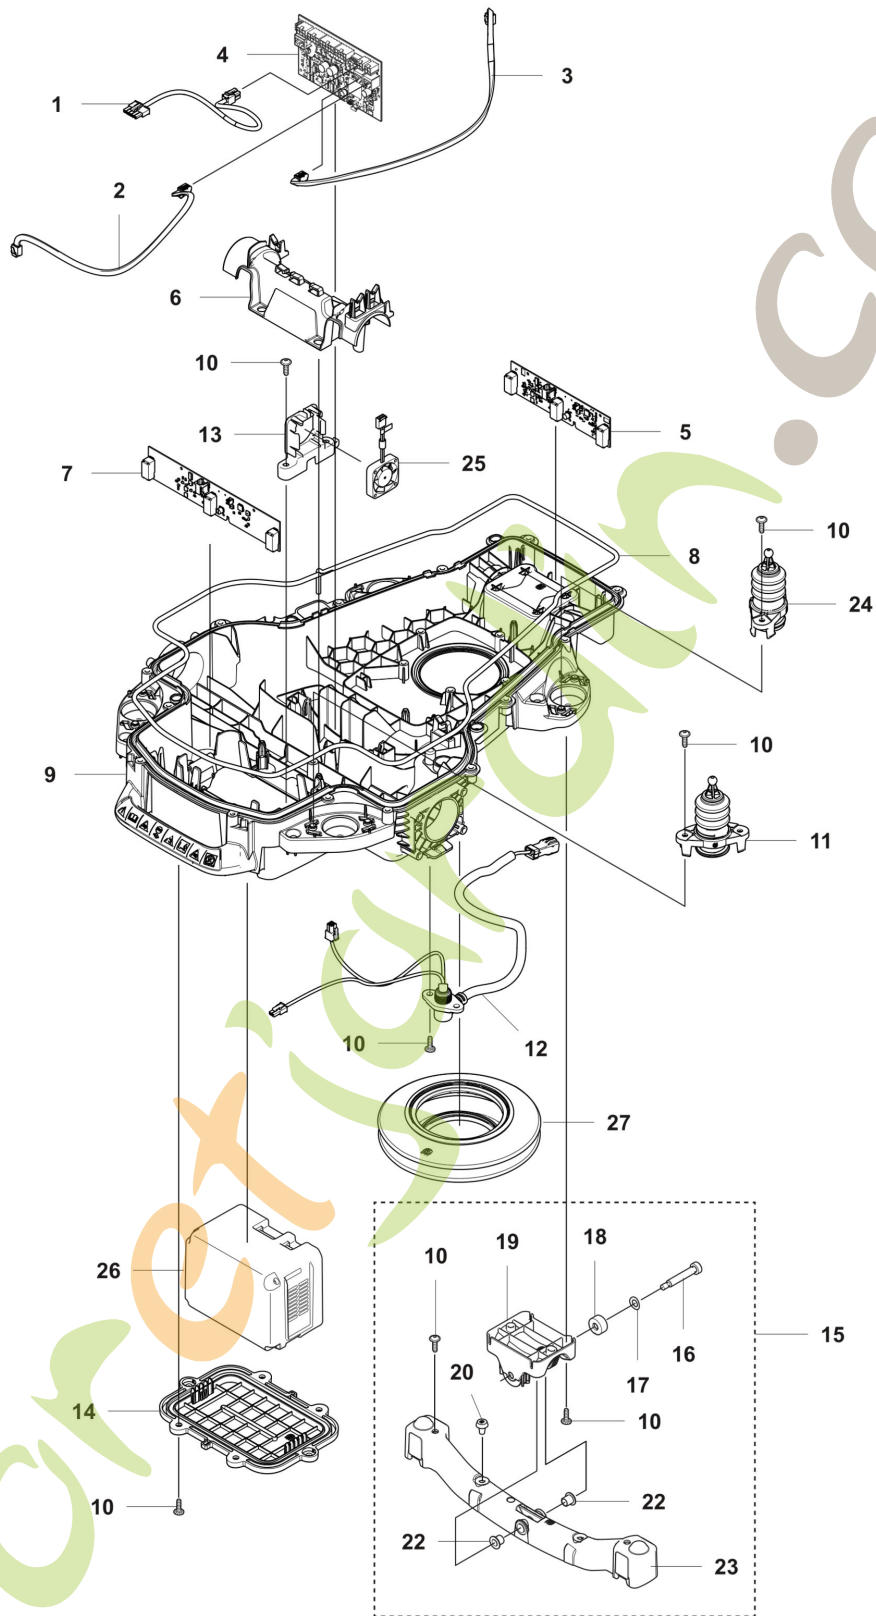

Ref	Article Number	Article Name	Comment
1	586038902	CARTER	Cover air filter
2	577753701	FILTRE À AIR	Air Filter
3	599909801	CHÂSSIS	Chassis Upper
4	591125501	CIRCUIT IMPRIME COMPLET	Magnetic Sensor Circuit Board
5	535563901	SUPPORT	Holder Magnetic Sensor Circuit Board
6	574450101	VIS ITXPANT	Screw
7	536462901	CIRCUIT IMPRIME COMPLET	Communication circuit board, CBT10
8	598503602	POIDS	Weight
9	531352801	SUPPORT	Weight holder
10	531351801	CÂBLAGE COMPLET	Buzzer

forêt

AUTOMOWER 450V NERA
CHASSIS LOWER