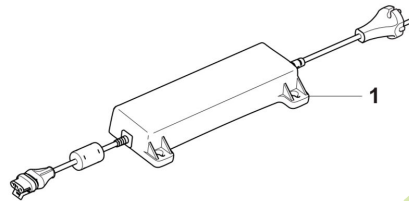

**AUTOMOWER 450V NERA
INSTALLATION ACCESSORIES**

Ref	Article Number	Article Name	Comment
1	547307001	POWER SUPPLY UNIT	Power unit EU
1	547307002	POWER SUPPLY UNIT	Power unit UK
1	547307003	POWER SUPPLY UNIT	Power unit CH
1	547307005	POWER SUPPLY UNIT	Power unit AU, NZ
1	547307006	POWER SUPPLY UNIT	Power unit JP
2	588765006	CABLE ASSEMBLE	Low Voltage Cable 3 m
3	588765005	CABLE ASSEMBLE	Low Voltage Cable 10 m
4	588765004	CABLE ASSEMBLE	Low Voltage Cable 20 m
5	597435801	VIS	Anchor screws, 6pcs
6	598013101	CÂBLAGE COMPLET	Battery tester cable
7	580689502	AUTOCOLLANT	Warranty seal
8	546137702	AUTOCOLLANT	Warranty seal

for extension