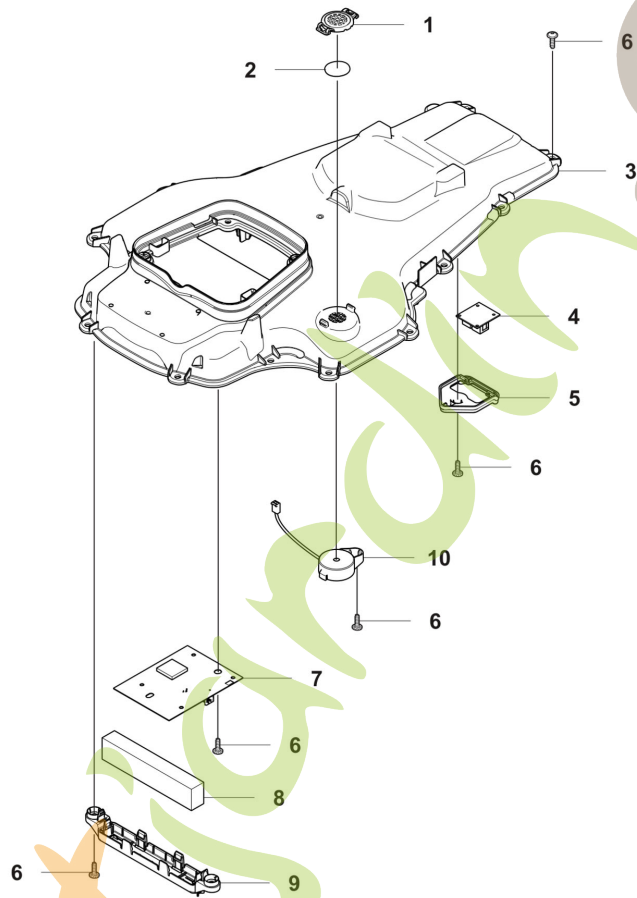

Ref	Article Number	Article Name	Comment
1	548084702	KIT COUVERCLE	Cover kit
2	531375901	BOUTON	Jog Wheel
3	599911803	JOINT	Sealing strip
5	574450101	VIS ITXPANT	Screw
6	538822401	DISPLAY KIT	Display
7	599702701	CIRCUIT IMPRIME COMPLET	Application circuit board
9	525887402	SCREW CITXPANT	Screw
10	536253905	CÂBLAGE COMPLET	Wiring Assy Magnetic sensor
11	591203104	CÂBLAGE COMPLET	Wiring Assy Application board
12	536253901	CÂBLAGE COMPLET	Wiring Assy Communication circuit board

forêt
sardinie.com

AUTOMOWER 430V NERA
CHASSIS UPPER