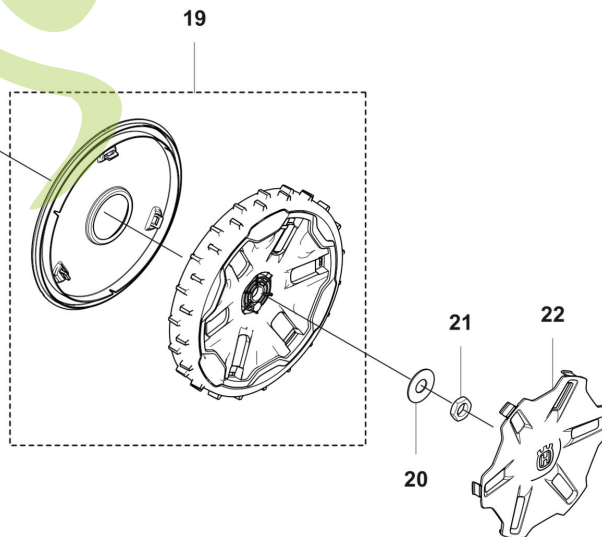

Ref	Article Number	Article Name	Comment
1	538876702	CUTTING MODULE	Cutting module
2	531260902	CUTTER MOTOR ASSY	Cutting motor
3	592735803	HEIGHT ADJUSTMENT MOTOR	Cutting height adjustment motor
4	531279001	CADRE	Frame
5	575543314	VIS	Screw
6	599674701	DISQUE DE COUPE	Blade disc
8	590508701	VIS	Screw
9	535075703	ROULEMENT À BILLES	Ball bearing
9	593080801	ROULEMENT À BILLES	Ball bearing, Tube 50pcs
10	588421702	ENSEMBLE DU BOITIER DE ROULEMENT	Bearing housing assy
11	598794901	PLAQUE DE PROTECTION ANTI-DÉRAPAGE	Skid plate
12	585297501	JOINT TORIQUE	O-ring
13	587449601	KIT COUVERCLE	Bearing cover
14	599317601	ROUE D'ENGRENAGE	Gear wheel
15	535076001	VIS	

AUTOMOWER 430V NERA
WHEELS AND TIRES