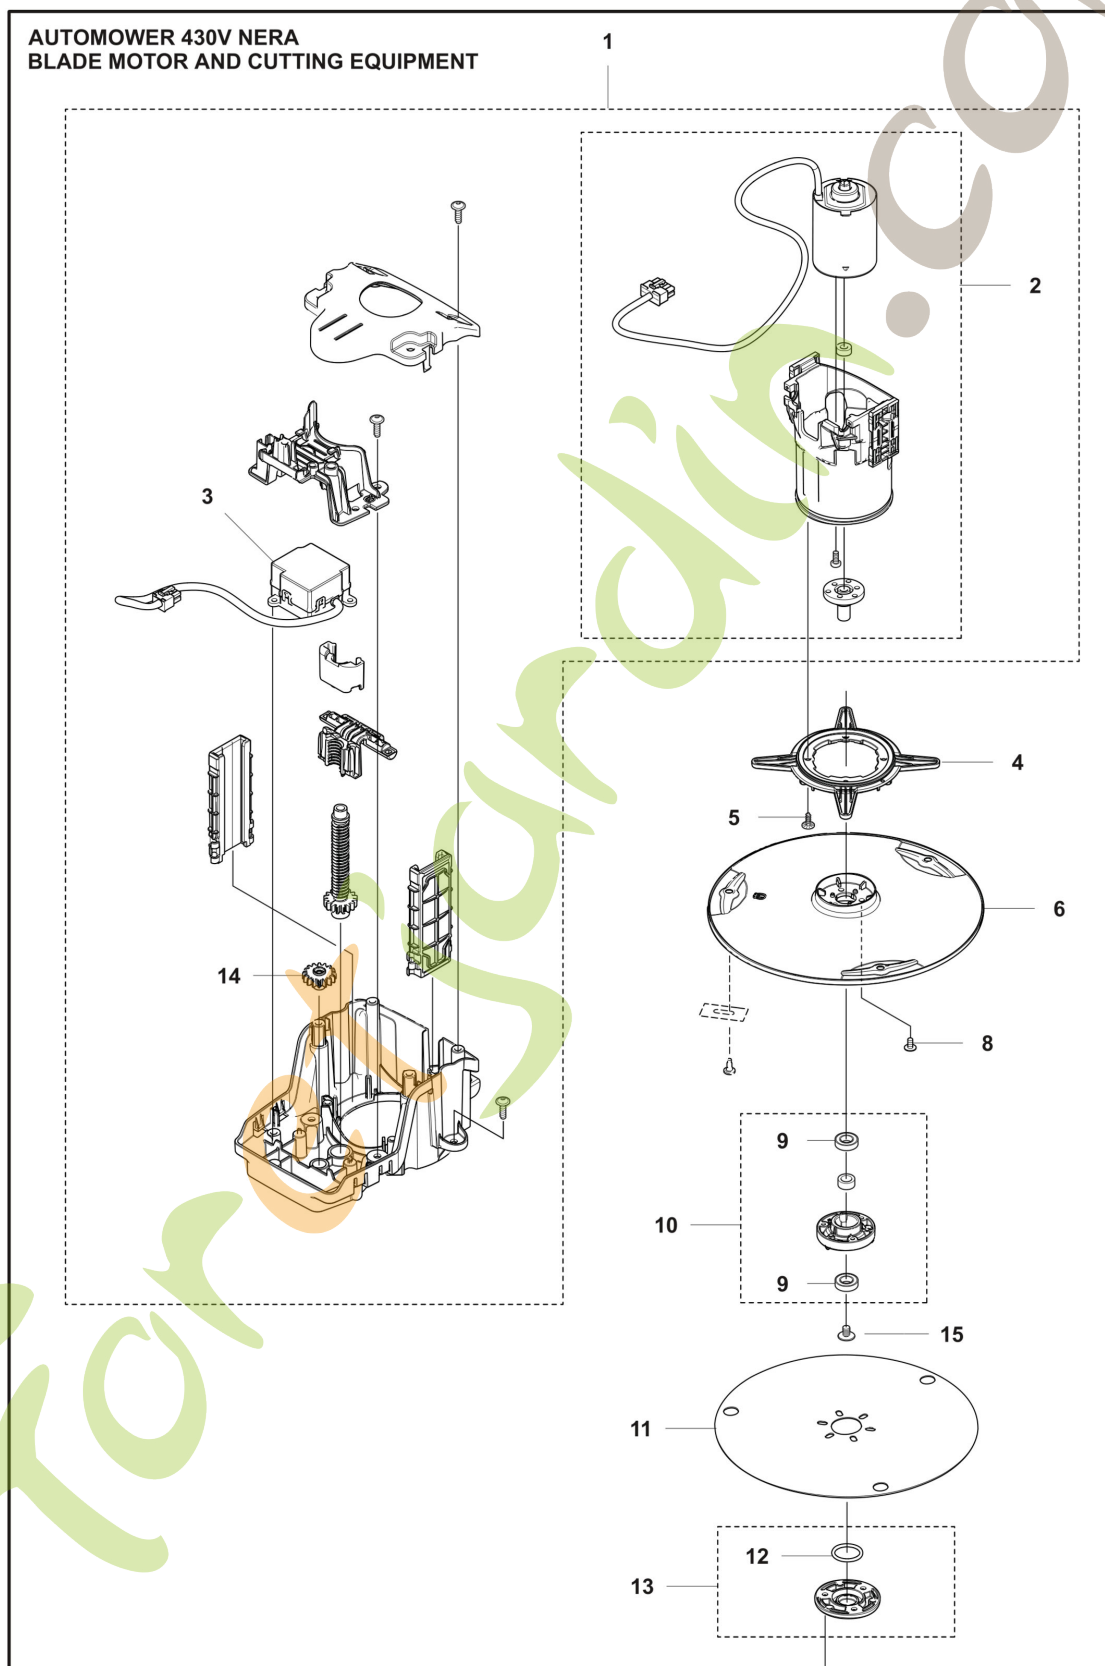

Ref	Article Number	Article Name	Comment
1	548084702	KIT COUVERCLE	Cover kit
2	531375901	BOUTON	Jog Wheel
3	599911803	JOINT	Sealing strip
5	574450101	VIS ITXPANT	Screw
6	538822401	DISPLAY KIT	Display
7	599702701	CIRCUIT IMPRIME COMPLET	Application circuit board
9	525887402	SCREW CITXPANT	Screw
10	536253905	CÂBLAGE COMPLET	Wiring Assy Magnetic sensor
11	591203104	CÂBLAGE COMPLET	Wiring Assy Application board
12	536253901	CÂBLAGE COMPLET	Wiring Assy Communication circuit board

forêt
sardinie.com

AUTOMOWER 430V NERA
CHASSIS UPPER

Ref	Article Number	Article Name	Comment
1	586038902	CARTER	Cover air filter
2	577753701	FILTRE À AIR	Air Filter
3	599909801	CHÂSSIS	Chassis Upper
4	591125501	CIRCUIT IMPRIME COMPLET	Magnetic Sensor Circuit Board
5	535563901	SUPPORT	Holder Magnetic Sensor Circuit Board
6	574450101	VIS ITXPANT	Screw
7	536462901	CIRCUIT IMPRIME COMPLET	Communication circuit board, CBT10
8	598503602	POIDS	Weight
9	531352801	SUPPORT	Weight holder
10	531351801	CÂBLAGE COMPLET	Buzzer

Ref	Article Number	Article Name	Comment
1	538876702	CUTTING MODULE	Cutting module
2	531260902	CUTTER MOTOR ASSY	Cutting motor
3	592735803	HEIGHT ADJUSTMENT MOTOR	Cutting height adjustment motor
4	531279001	CADRE	Frame
5	575543314	VIS	Screw
6	599674701	DISQUE DE COUPE	Blade disc
8	590508701	VIS	Screw
9	535075703	ROULEMENT À BILLES	Ball bearing
9	593080801	ROULEMENT À BILLES	Ball bearing, Tube 50pcs
10	588421702	ENSEMBLE DU BOITIER DE ROULEMENT	Bearing housing assy
11	598794901	PLAQUE DE PROTECTION ANTI-DÉRAPAGE	Skid plate
12	585297501	JOINT TORIQUE	O-ring
13	587449601	KIT COUVERCLE	Bearing cover
14	599317601	ROUE D'ENGRENAGE	Gear wheel
15	535076001	VIS	