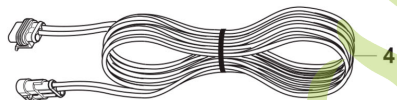

**AUTOMOWER 430V NERA
INSTALLATION ACCESSORIES**

Ref	Article Number	Article Name	Comment
1	599662601	UNITÉ D'ENTRAÎNEMENT	Power unit EU
1	599662602	UNITÉ D'ENTRAÎNEMENT	Power unit UK
1	599662603	UNITÉ D'ENTRAÎNEMENT	Power unit CH
1	599662605	UNITÉ D'ENTRAÎNEMENT	Power unit AU, NZ
1	599662606	UNITÉ D'ENTRAÎNEMENT	Power unit JP
1	599662608	UNITÉ D'ENTRAÎNEMENT	Power unit BR
1	599662611	UNITÉ D'ENTRAÎNEMENT	Power unit Taiwan
2	579825103	CABLE ASSEMBLE	Low Voltage Cable 3 m
3	579825104	CABLE ASSEMBLE	Low Voltage Cable 5 m
4	579825102	CABLE ASSEMBLE	Low Voltage Cable 10 m
4	579825101	CABLE ASSEMBLE	Low Voltage Cable 20 m
5	597435801	VIS	Anchor screws, 6pcs
6	598013102	CÂBLAGE COMPLET	Battery tester cable
7	580689502	AUTOCOLLANT	Warranty seal
8	546137702	AUTOCOLLANT	Warranty seal