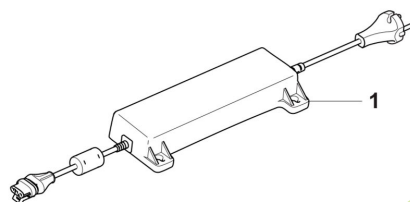

**AUTOMOWER 430V NERA
INSTALLATION ACCESSORIES**

Ref	Article Number	Article Name	Comment
1	599662601	UNITÉ D'ENTRAÎNEMENT	Power unit EU
1	599662602	UNITÉ D'ENTRAÎNEMENT	Power unit UK
1	599662603	UNITÉ D'ENTRAÎNEMENT	Power unit CH
1	599662605	UNITÉ D'ENTRAÎNEMENT	Power unit AU, NZ
1	599662606	UNITÉ D'ENTRAÎNEMENT	Power unit JP
1	599662608	UNITÉ D'ENTRAÎNEMENT	Power unit BR
1	599662611	UNITÉ D'ENTRAÎNEMENT	Power unit Taiwan
2	579825103	CABLE ASSEMBLE	Low Voltage Cable 3 m
3	579825104	CABLE ASSEMBLE	Low Voltage Cable 5 m
4	579825102	CABLE ASSEMBLE	Low Voltage Cable 10 m
4	579825101	CABLE ASSEMBLE	Low Voltage Cable 20 m
5	597435801	VIS	Anchor screws, 6pcs
6	598013102	CÂBLAGE COMPLET	Battery tester cable
7	580689502	AUTOCOLLANT	Warranty seal
8	546137702	AUTOCOLLANT	Warranty seal