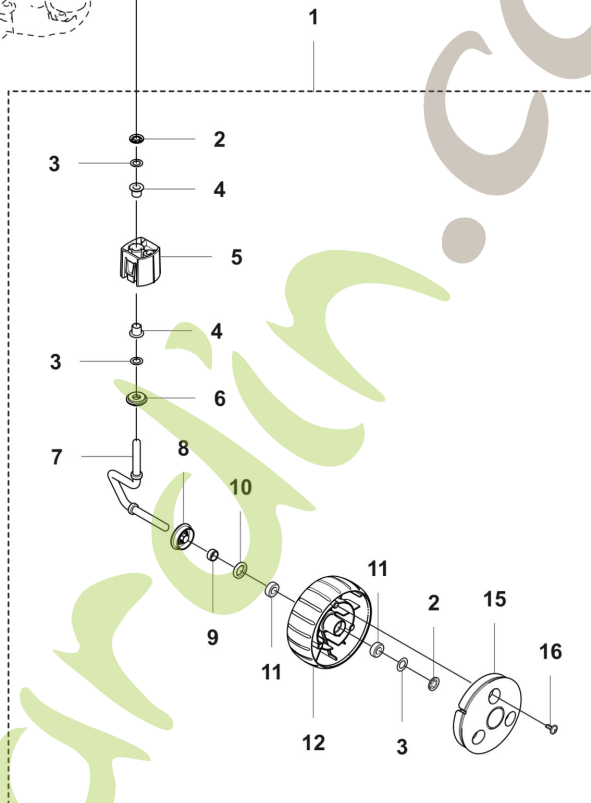

Ref	Article Number	Article Name	Comment
1	538876702	CUTTING MODULE	Cutting module
2	531260902	CUTTER MOTOR ASSY	Cutting motor
3	592735803	HEIGHT ADJUSTMENT MOTOR	Cutting height adjustment motor
4	531279001	CADRE	Frame
5	575543314	VIS	Screw
6	599674701	DISQUE DE COUPE	Blade disc
8	590508701	VIS	Screw
9	535075703	ROULEMENT À BILLES	Ball bearing
9	593080801	ROULEMENT À BILLES	Ball bearing, Tube 50pcs
10	588421702	ENSEMBLE DU BOITIER DE ROULEMENT	Bearing housing assy
11	598794901	PLAQUE DE PROTECTION ANTI-DÉRAPAGE	Skid plate
12	585297501	JOINT TORIQUE	O-ring
13	587449601	KIT COUVERCLE	Bearing cover
14	599317601	ROUE D'ENGRENAGE	Gear wheel
15	535076001	VIS	

AUTOMOWER 430V NERA
WHEELS AND TIRES