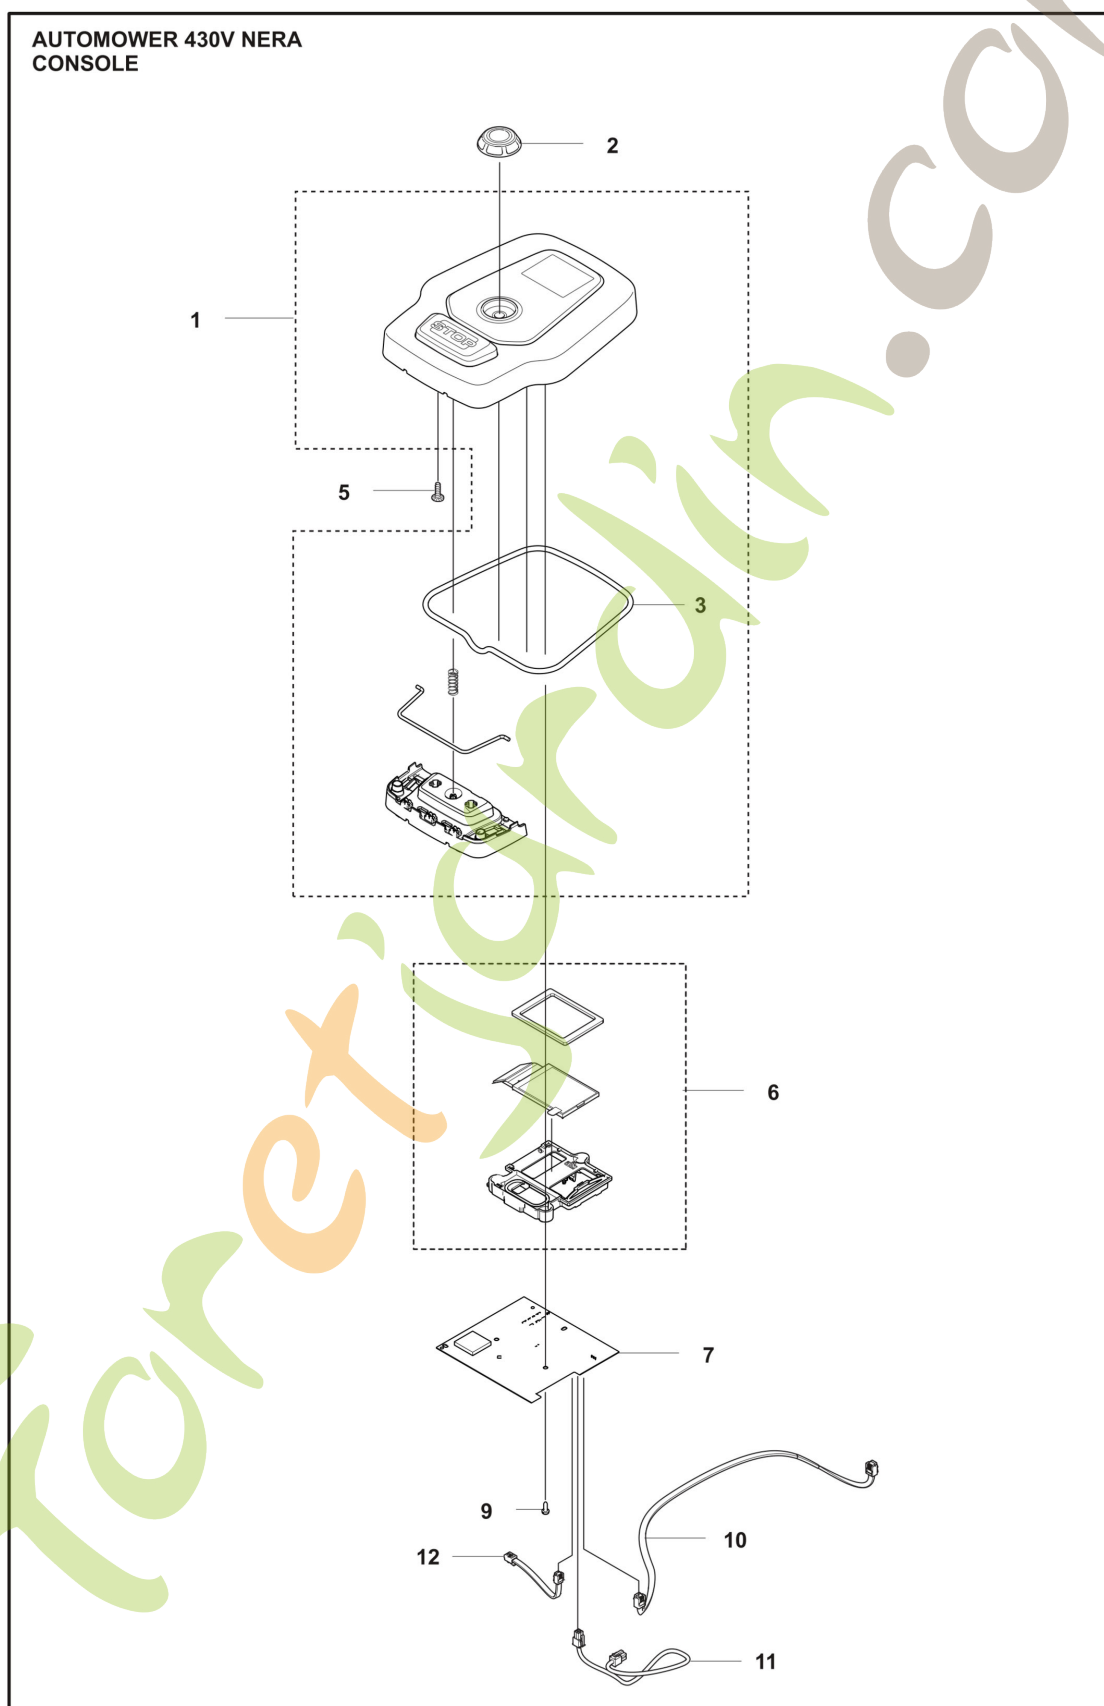

2026-04-03

Automower® Husqvarna 430V NERA avec technologie vision IA

**AUTOMOWER 430V NERA
COVER**

Ref	Article Number	Article Name	Comment
<p>ForêtJardin.com</p>			

1	540196901	COVER ASSY	Top Cover kit
2	574450101	VIS ITXPANT	Screw
3	548163701	VISION MODULE	Vision module
4	548738801	CARTER	Housing
5	547498301	CÂBLAGE COMPLET	Charging plate with cable
6	541225601	MOTOR KIT	Fan motor kit
7	540450001	VIS	Screw
8	970862301	EPOS MODULE	EU
8	970862306	EPOS MODULE	NZ
8	970862307	EPOS MODULE	AU
8	970862308	EPOS MODULE	JP
9	538876402	BODY KIT	Body kit
10	531256801	CARTER	Cover Wheel brush Left
11	531256901	CARTER	Cover Wheel brush Right
12	547340401	CÂBLAGE COMPLET	Kit, wiring assy + seal
13	593778401	COLLIER DE SERRAGE	Clip
14	546632301	PIGNON	Snap locking
15	531189901	CÂBLAGE COMPLET	LED lights
16	593355202	COUVERCLE	Clamp
17	531256501	CAPOT PROTECTION CARTER	Rear bumper
18	531256401	CAPOT PROTECTION CARTER	Front bumper
19	593822101	AIMANT	Magnet
20	540197101	KIT COUVERCLE	Cover front kit
21	575529502	VIS ITXPANTT	Screw

Ref	Article Number	Article Name	Comment
1	548084702	KIT COUVERCLE	Cover kit
2	531375901	BOUTON	Jog Wheel
3	599911803	JOINT	Sealing strip
5	574450101	VIS ITXPANT	Screw
6	538822401	DISPLAY KIT	Display
7	599702701	CIRCUIT IMPRIME COMPLET	Application circuit board
9	525887402	SCREW CITXPANT	Screw
10	536253905	CÂBLAGE COMPLET	Wiring Assy Magnetic sensor
11	591203104	CÂBLAGE COMPLET	Wiring Assy Application board
12	536253901	CÂBLAGE COMPLET	Wiring Assy Communication circuit board