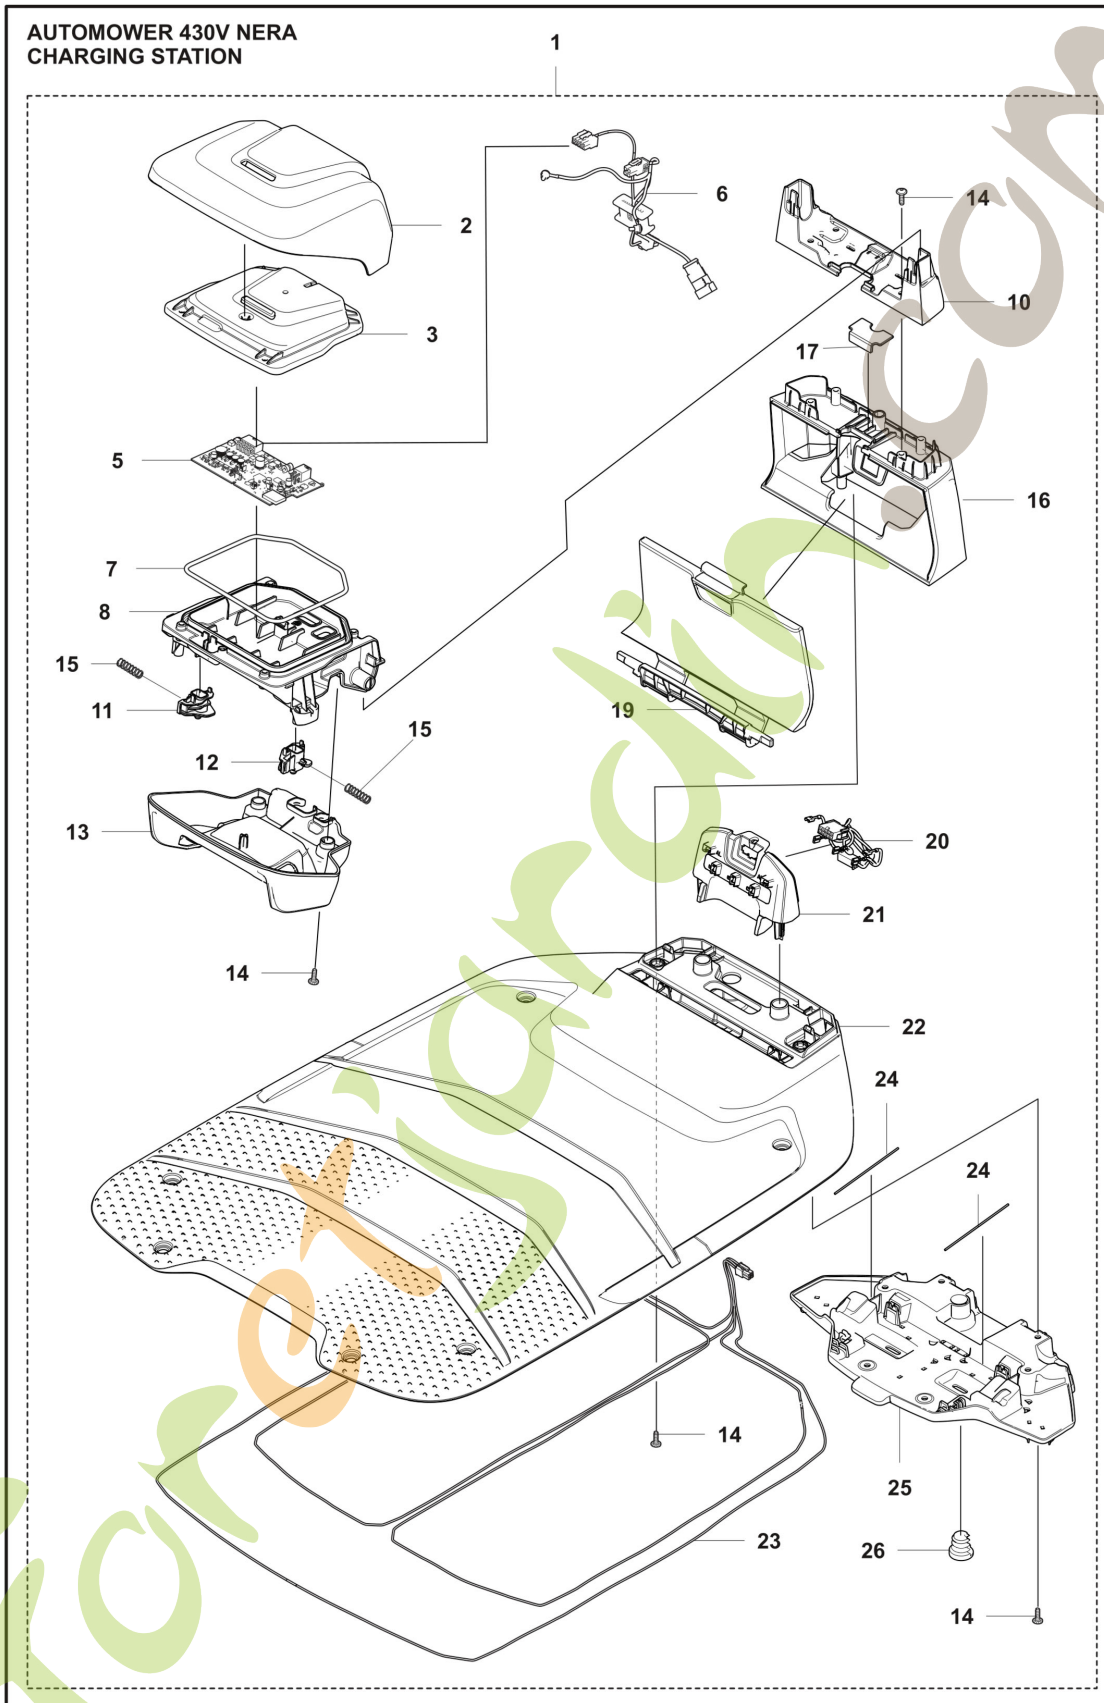

1	536119702	ROUE COMPLÈTE	Front wheel assy
2	576019302	RONDELLE DE BLOCAGE	Washer
3	580764601	RONDELLE	Washer
4	535293801	BUSHING	Bushing
5	531264301	PRISE	Socket
6	536661901	ÉCRAN	Shield
7	531263302	AXE	Spindle
8	531264201	ÉCRAN	Shield
9	580412001	DOUILLE	Sleeve
10	580487101	JOINT	Sealing
11	580605101	ROULEMENT À BILLES	Ball bearing
11	597795601	ROULEMENT À BILLES	Tube 50pcs
12	531344201	ROUE	Tire
15	531344401	ROUE	Wheel outside
16	575543314	VIS	Screw
17	581621307	MOTOR KIT	Wheel motor
18	574450101	VIS ITXPANT	Screw
19	538816501	ROUE COMPLÈTE	Rear wheel
20	586210601	RONDELLE	Washer
21	731432401	ECROU HEXAGONAL FIN DE BLOCAGE	Nut
22	531356502	ENJOLIVEUR	Hub Cap
23	580443902	JOINT TORIQUE	O-ring

**AUTOMOWER 430V NERA
CHARGING STATION**