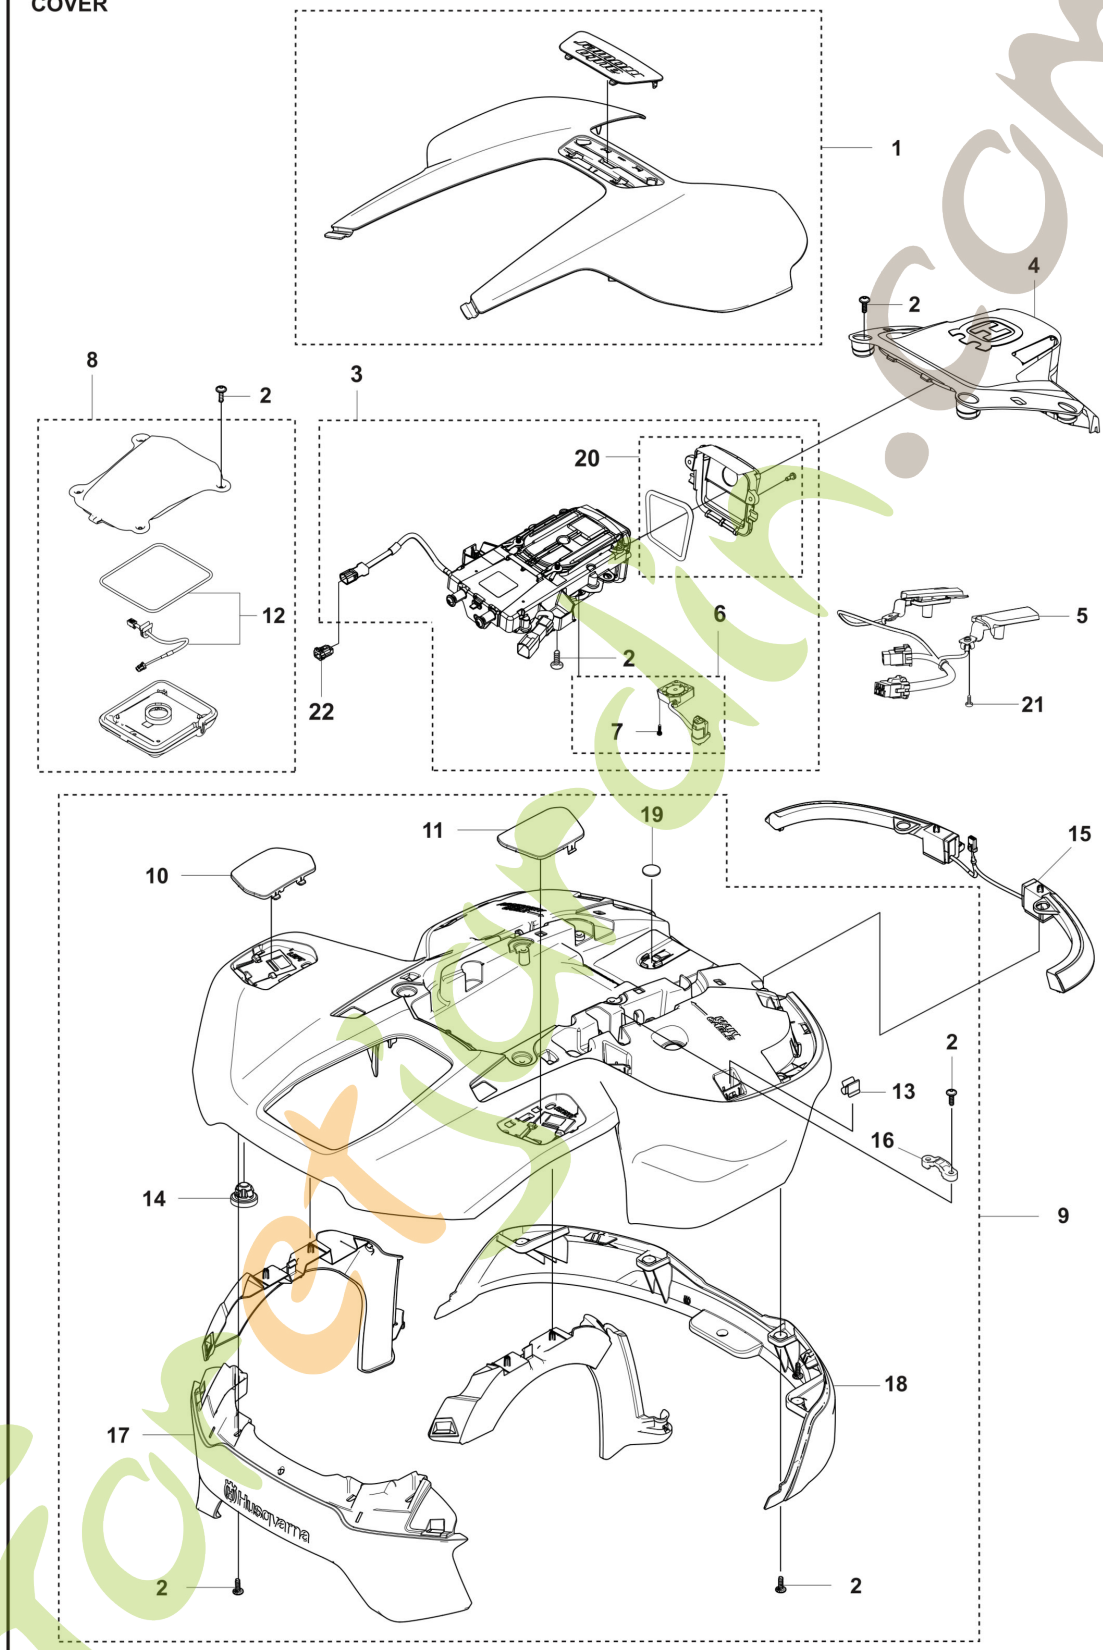

2026-04-03

Automower® Husqvarna 430V NERA avec technologie vision IA

**AUTOMOWER 430V NERA
COVER**

Ref	Article Number	Article Name	Comment
<p>ForêtJardin.com</p>			

1	540196901	COVER ASSY	Top Cover kit
2	574450101	VIS ITXPANT	Screw
3	548163701	VISION MODULE	Vision module
4	548738801	CARTER	Housing
5	547498301	CÂBLAGE COMPLET	Charging plate with cable
6	541225601	MOTOR KIT	Fan motor kit
7	540450001	VIS	Screw
8	970862301	EPOS MODULE	EU
8	970862306	EPOS MODULE	NZ
8	970862307	EPOS MODULE	AU
8	970862308	EPOS MODULE	JP
9	538876402	BODY KIT	Body kit
10	531256801	CARTER	Cover Wheel brush Left
11	531256901	CARTER	Cover Wheel brush Right
12	547340401	CÂBLAGE COMPLET	Kit, wiring assy + seal
13	593778401	COLLIER DE SERRAGE	Clip
14	546632301	PIGNON	Snap locking
15	531189901	CÂBLAGE COMPLET	LED lights
16	593355202	COUVERCLE	Clamp
17	531256501	CAPOT PROTECTION CARTER	Rear bumper
18	531256401	CAPOT PROTECTION CARTER	Front bumper
19	593822101	AIMANT	Magnet
20	540197101	KIT COUVERCLE	Cover front kit
21	575529502	VIS ITXPANTT	Screw

Ref	Article Number	Article Name	Comment
1	548084702	KIT COUVERCLE	Cover kit
2	531375901	BOUTON	Jog Wheel
3	599911803	JOINT	Sealing strip
5	574450101	VIS ITXPANT	Screw
6	538822401	DISPLAY KIT	Display
7	599702701	CIRCUIT IMPRIME COMPLET	Application circuit board
9	525887402	SCREW CITXPANT	Screw
10	536253905	CÂBLAGE COMPLET	Wiring Assy Magnetic sensor
11	591203104	CÂBLAGE COMPLET	Wiring Assy Application board
12	536253901	CÂBLAGE COMPLET	Wiring Assy Communication circuit board