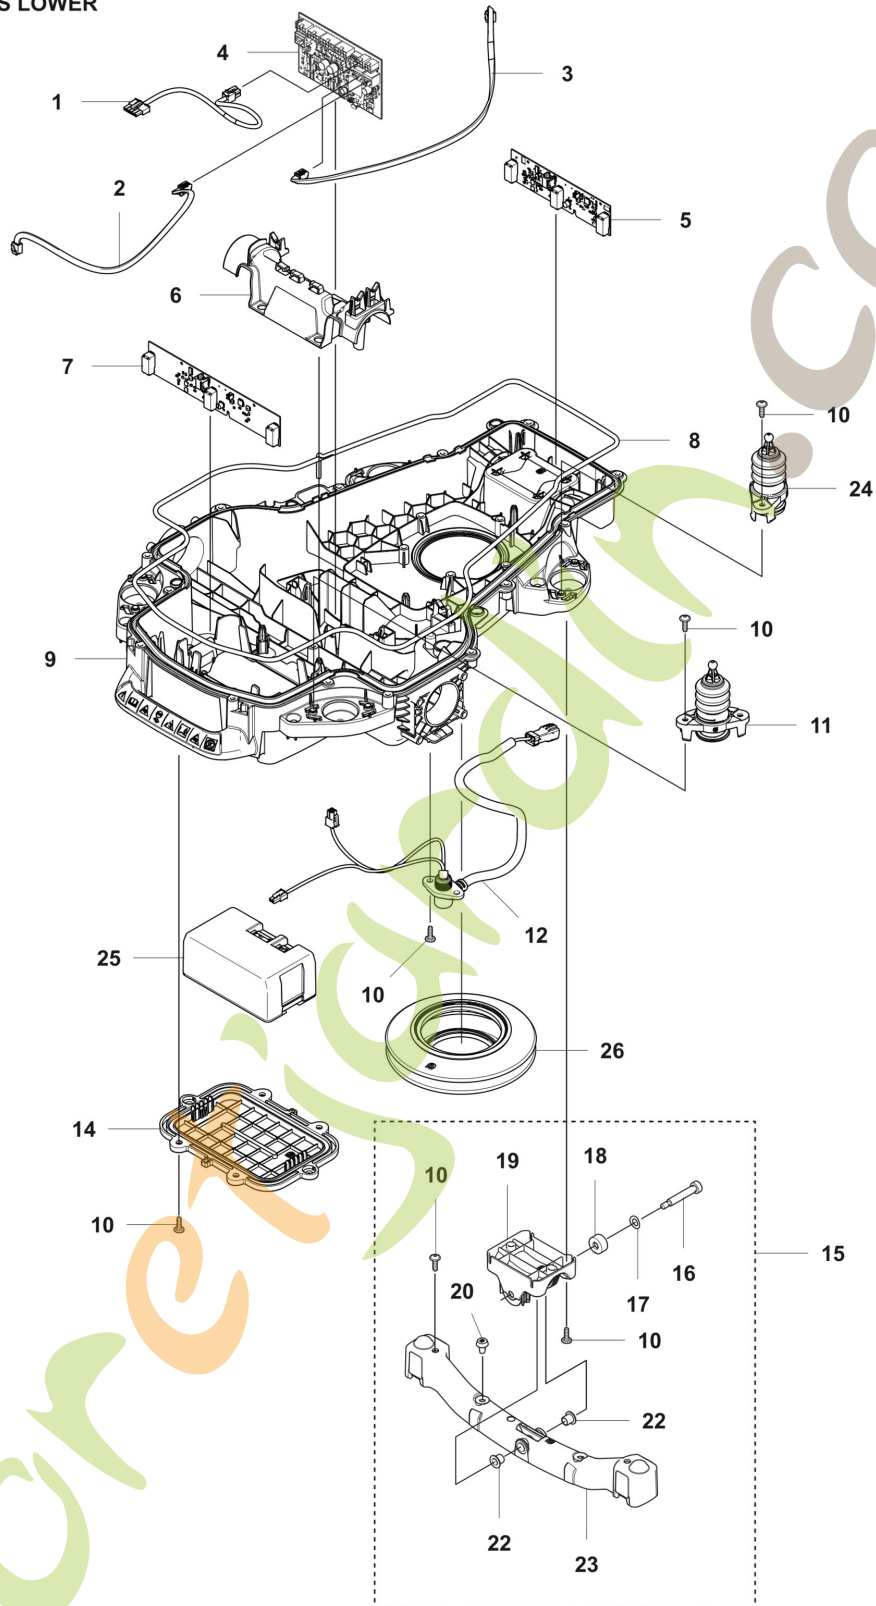

Ref	Article Number	Article Name	Comment
1	586038902	CARTER	Cover air filter
2	577753701	FILTRE À AIR	Air Filter
3	599909801	CHÂSSIS	Chassis Upper
4	591125501	CIRCUIT IMPRIME COMPLET	Magnetic Sensor Circuit Board
5	535563901	SUPPORT	Holder Magnetic Sensor Circuit Board
6	574450101	VIS ITXPANT	Screw
7	536462901	CIRCUIT IMPRIME COMPLET	Communication circuit board, CBT10
8	598503602	POIDS	Weight
9	531352801	SUPPORT	Weight holder
10	531351801	CÂBLAGE COMPLET	Buzzer

forêt

**AUTOMOWER 430V NERA
CHASSIS LOWER**