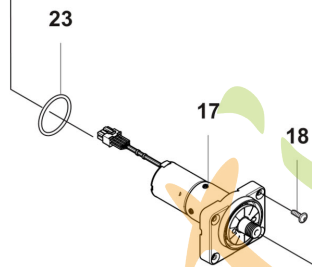

Ref	Article Number	Article Name	Comment
1	538876702	CUTTING MODULE	Cutting module
2	531260902	CUTTER MOTOR ASSY	Cutting motor
3	592735803	HEIGHT ADJUSTMENT MOTOR	Cutting height adjustment motor
4	531279001	CADRE	Frame
5	575543314	VIS	Screw
6	599674701	DISQUE DE COUPE	Blade disc
8	590508701	VIS	Screw
9	535075703	ROULEMENT À BILLES	Ball bearing
9	593080801	ROULEMENT À BILLES	Ball bearing, Tube 50pcs
10	588421702	ENSEMBLE DU BOITIER DE ROULEMENT	Bearing housing assy
11	598794901	PLAQUE DE PROTECTION ANTI-DÉRAPAGE	Skid plate
12	585297501	JOINT TORIQUE	O-ring
13	587449601	KIT COUVERCLE	Bearing cover
14	599317601	ROUE D'ENGRENAGE	Gear wheel
15	535076001	VIS	

AUTOMOWER 430V NERA
WHEELS AND TIRES