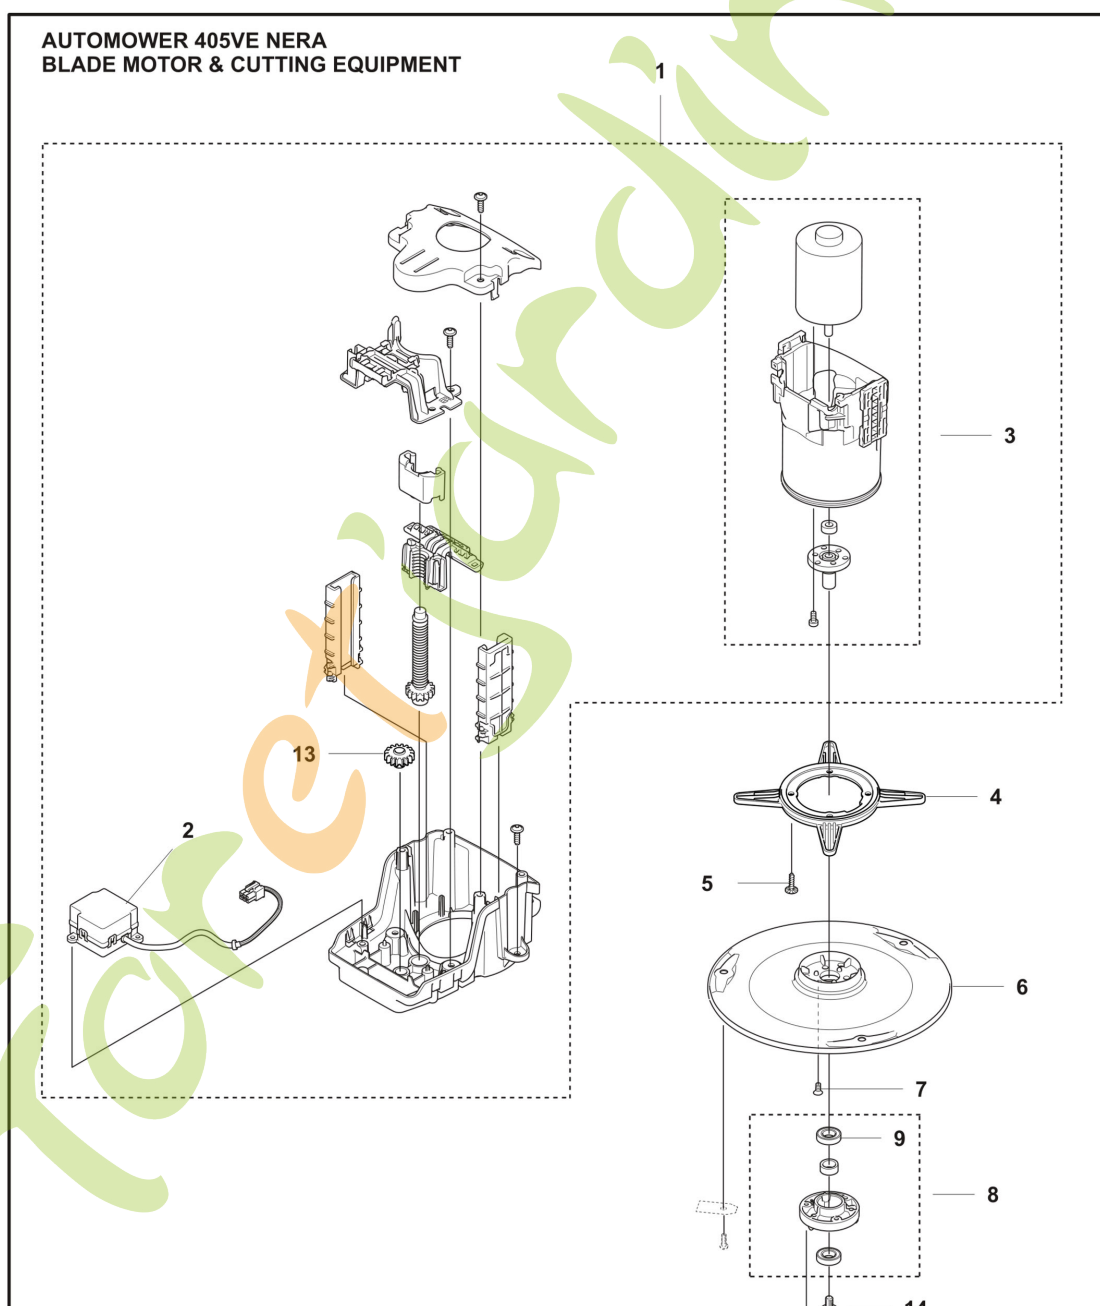

21	580443902	JOINT TORIQUE	
22	599683402	WHEEL MOTOR ASSY	Wheel motor
23	538816501	ROUE COMPLÈTE	Front wheel
24	586210601	RONDELLE	
25	731432401	ECROU HEXAGONAL FIN DE BLOCAGE	
26	531356502	ENJOLIVEUR