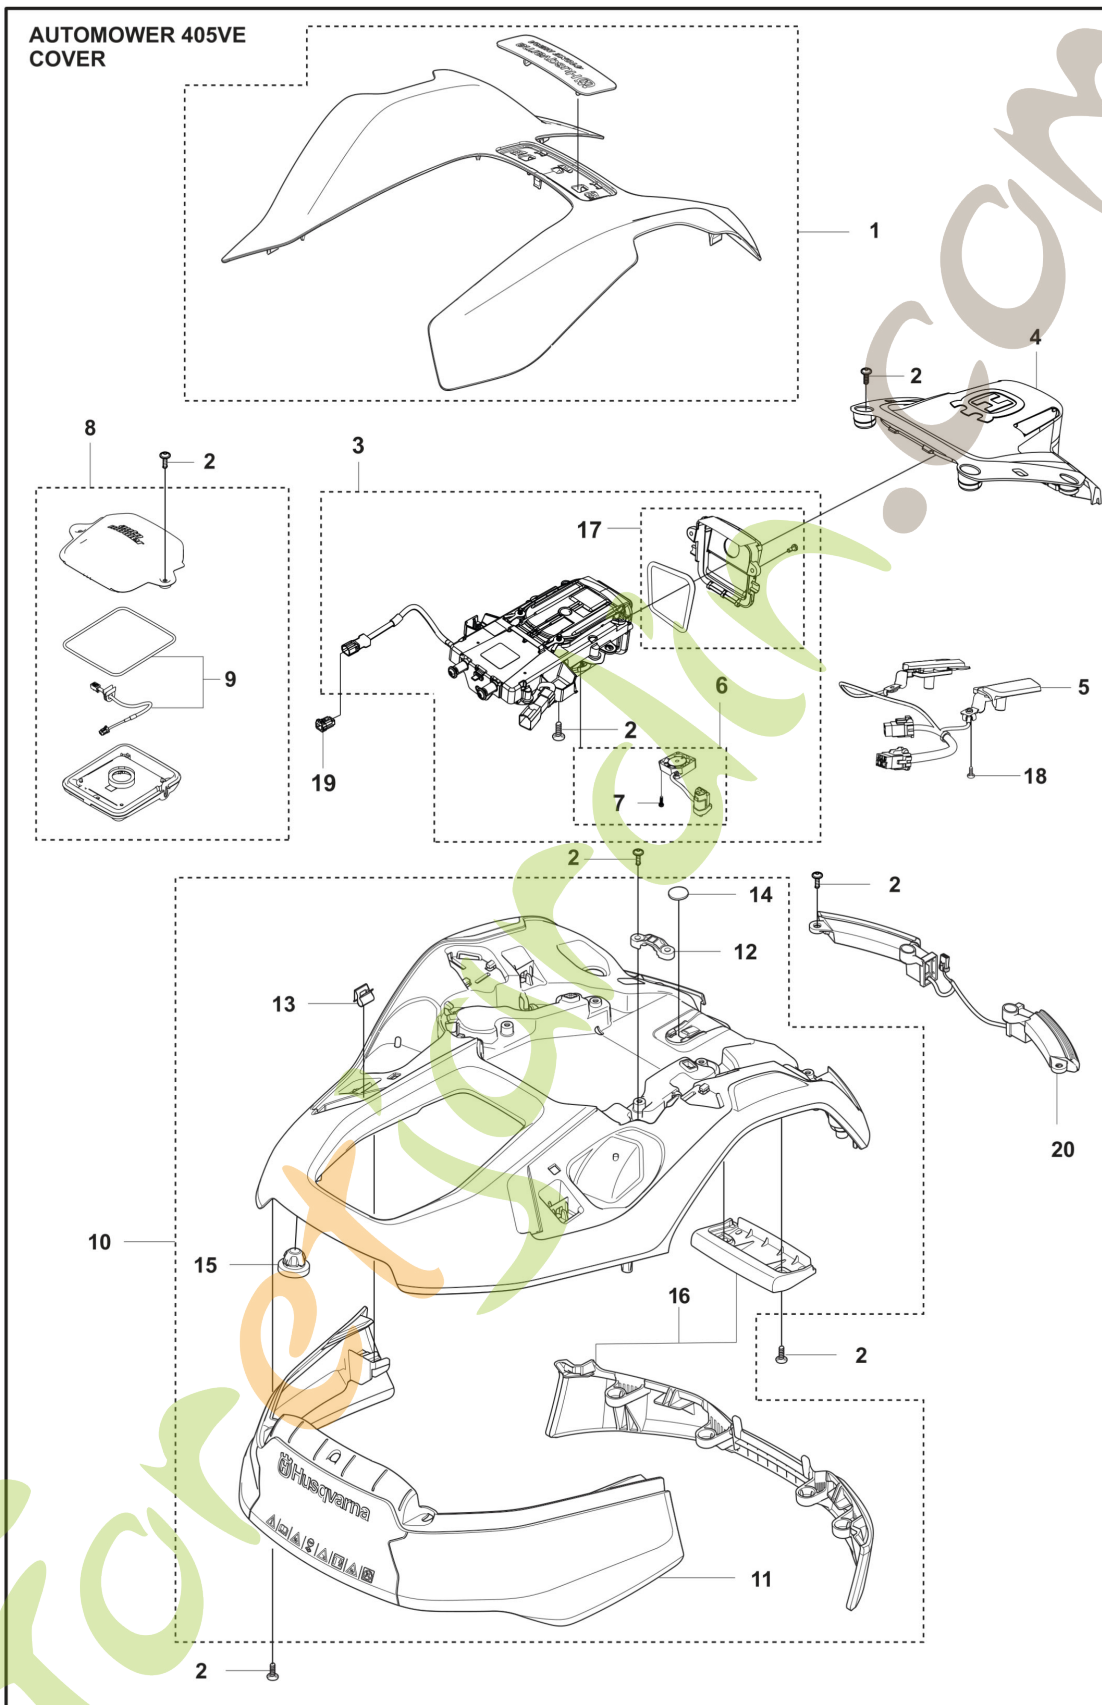

## Automower® Husqvarna 405VE NERA avec technologie vision IA + EdgeCut

Ref	Article Number	Article Name	Comment
 A large, diagonal watermark is present across the page. The text 'ForêtJardin.com' is written in a stylized, cursive font. 'Forêt' is in light green, 'Jardin' is in a darker green, and '.com' is in a greyish-brown color.			

### AUTOMOWER 405VE NERA CONSOLE

<b>Ref</b>	<b>Article Number</b>	<b>Article Name</b>	<b>Comment</b>
1	548084702	KIT COUVERCLE	
2	531375901	BOUTON	Jog Wheel
3	599911803	JOINT	Sealing strip
5	574450101	VIS ITXPANT	Screw
6	538822401	DISPLAY KIT	
7	599702701	CIRCUIT IMPRIME COMPLET	Application circuit board
9	525887402	SCREW CITXPANT	
10	536253905	CÂBLAGE COMPLET	Wiring Assy Magnetic sensor