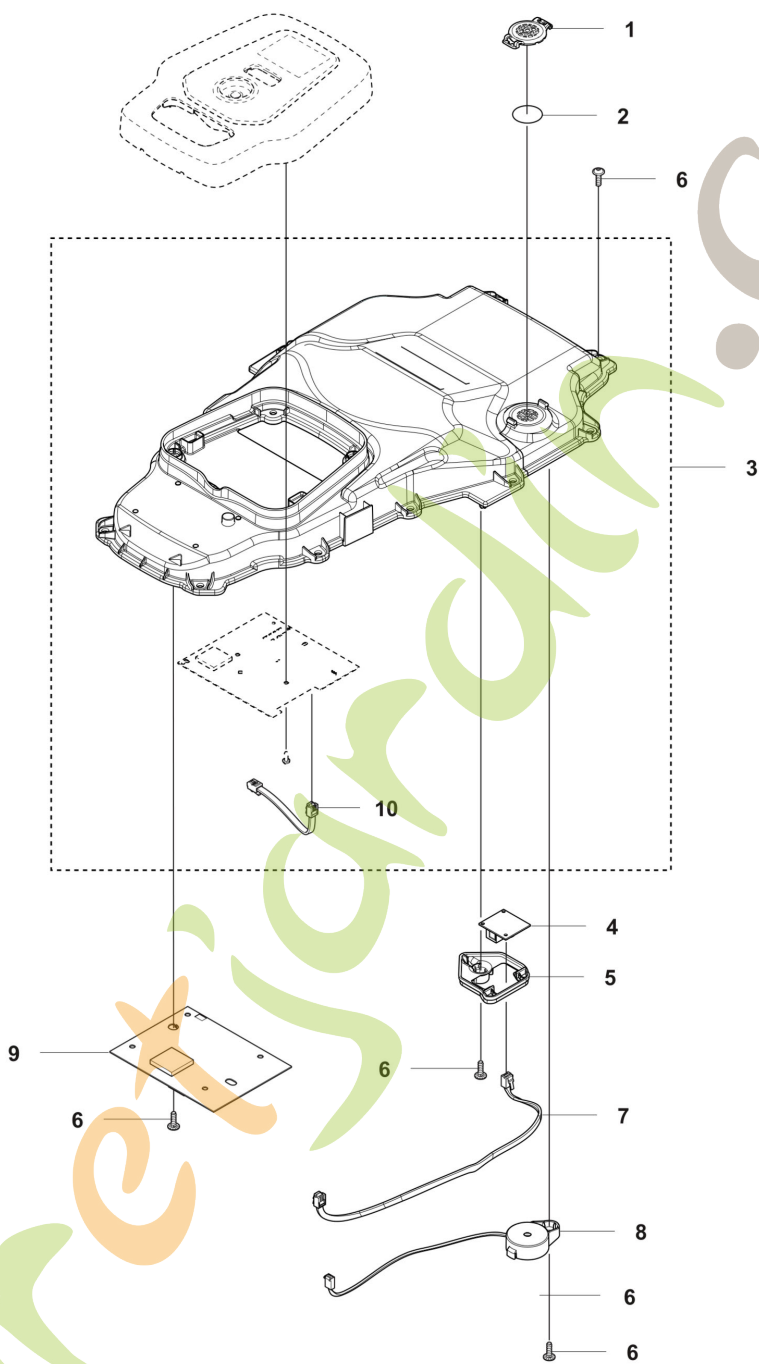

Ref	Article Number	Article Name	Comment
1	548084702	KIT COUVERCLE	
2	531375901	BOUTON	Jog Wheel
3	599911803	JOINT	Sealing strip
5	574450101	VIS ITXPANT	Screw
6	538822401	DISPLAY KIT	
7	599702701	CIRCUIT IMPRIME COMPLET	Application circuit board
9	525887402	SCREW CITXPANT	
10	536253905	CÂBLAGE COMPLET	Wiring Assy Magnetic sensor

ForêtJardin

**AUTOMOWER 405VE NERA
CHASSIS UPPER**