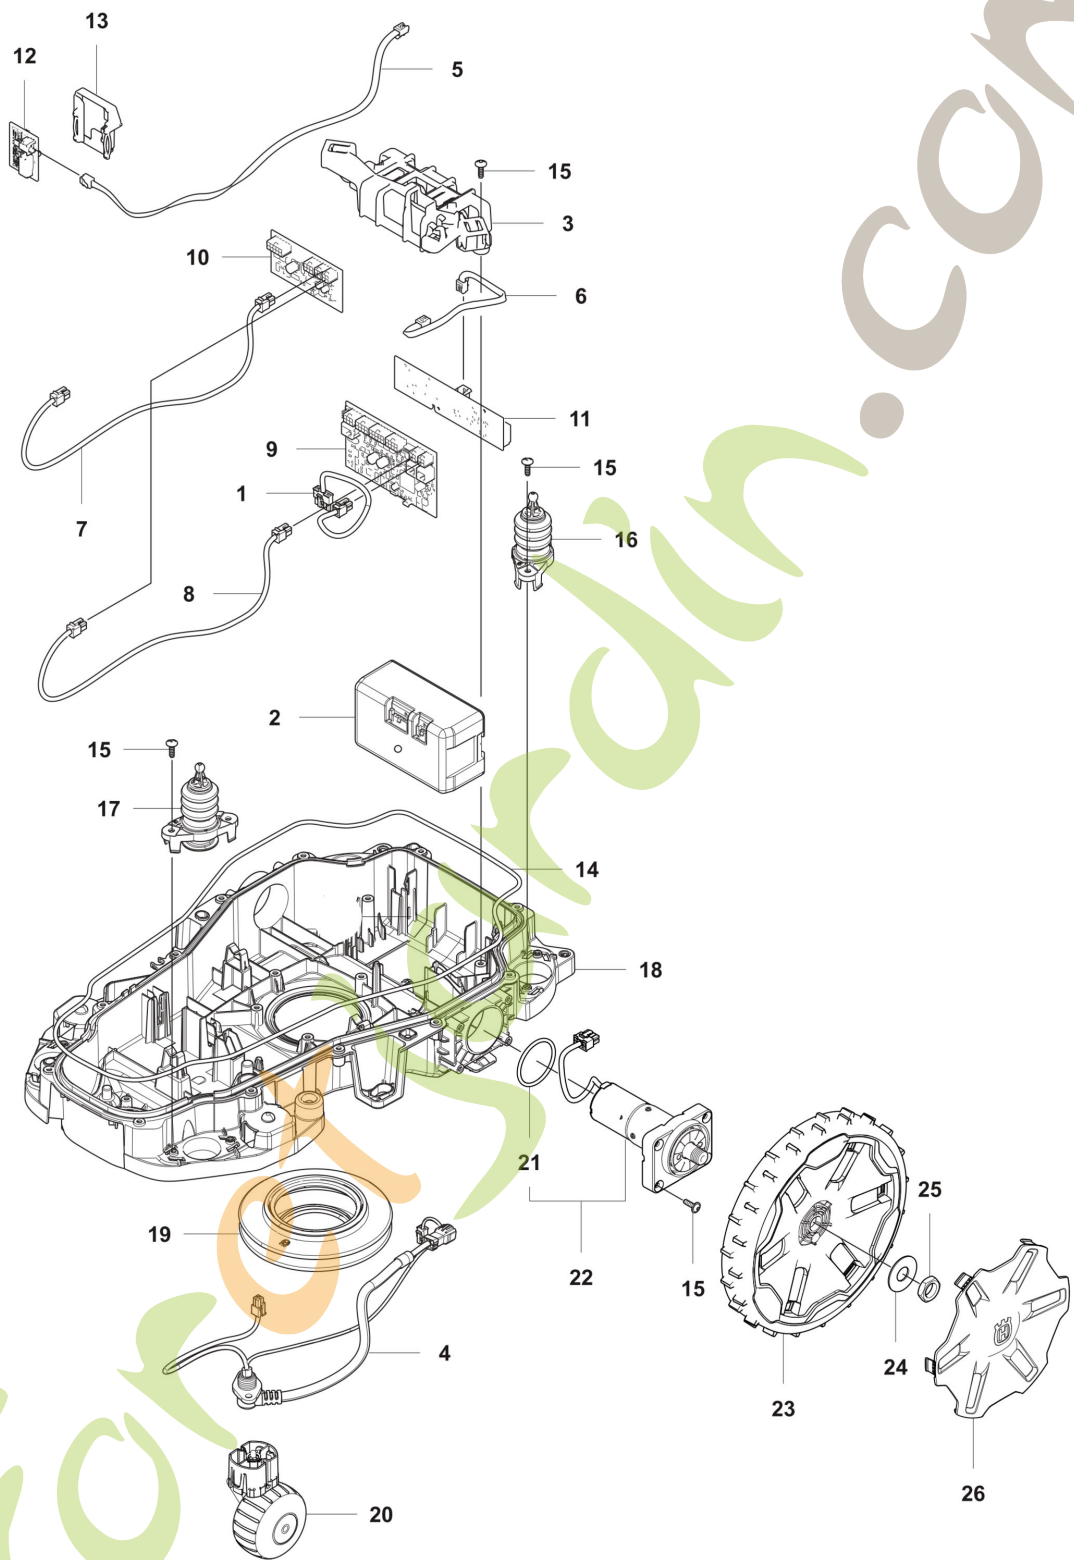

Ref	Article Number	Article Name	Comment
1	586038902	CARTER	Cover air filter
2	577753701	FILTRE À AIR	Air filter
3	548084601	CHÂSSIS	Chassis upper KIT
4	591125501	CIRCUIT IMPRIME COMPLET	Magnetic sensor circuit board
5	535563901	SUPPORT	Holder magnetic sensor circuit board
6	574450101	VIS ITXPANT	
7	536253911	CÂBLAGE COMPLET	Wiring Assy Magnetic sensor
8	531351802	CÂBLAGE COMPLET	Buzzer
9	536462901	CIRCUIT IMPRIME COMPLET	Communication circuit board, CBT10
10	547108613	CÂBLAGE COMPLET	Wiring Assy Communication circuit board

**AUTOMOWER 405VE NERA
CHASSIS LOWER**