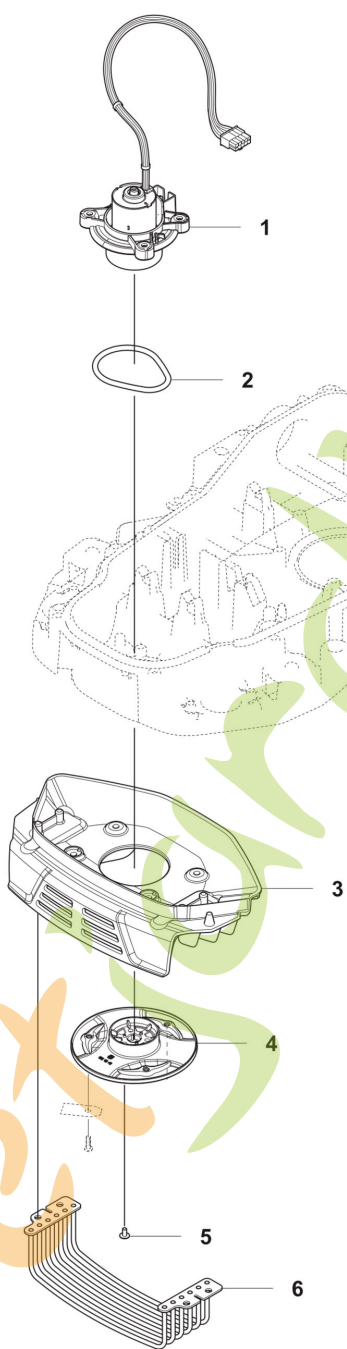

Ref	Article Number	Article Name	Comment
1	546838902	CUTTING MODULE	Cutting module
2	592735803	HEIGHT ADJUSTMENT MOTOR	Cutting height adjustment motor
3	599428302	CUTTER MOTOR ASSY	Cutting motor front
4	599318201	CADRE	
5	575543314	VIS	
6	531177401	DISQUE DE COUPE	Blade disc
7	590508701	VIS	
8	588421702	ENSEMBLE DU BOITIER DE ROULEMENT	
9	535075703	ROULEMENT À BILLES	
9	593080801	ROULEMENT À BILLES	Tube 50 pcs
10	598794801	PLAQUE DE PROTECTION ANTI-DÉRAPAGE	
11	587449601	KIT COUVERCLE	Bearing cover
12	585297501	JOINT TORIQUE	
13	599317601	ROUE D'ENGRENAGE	
14	535076001	VIS	

**AUTOMOWER 405VE NERA
BLADE MOTOR AND CUTTING EQUIPMENT**