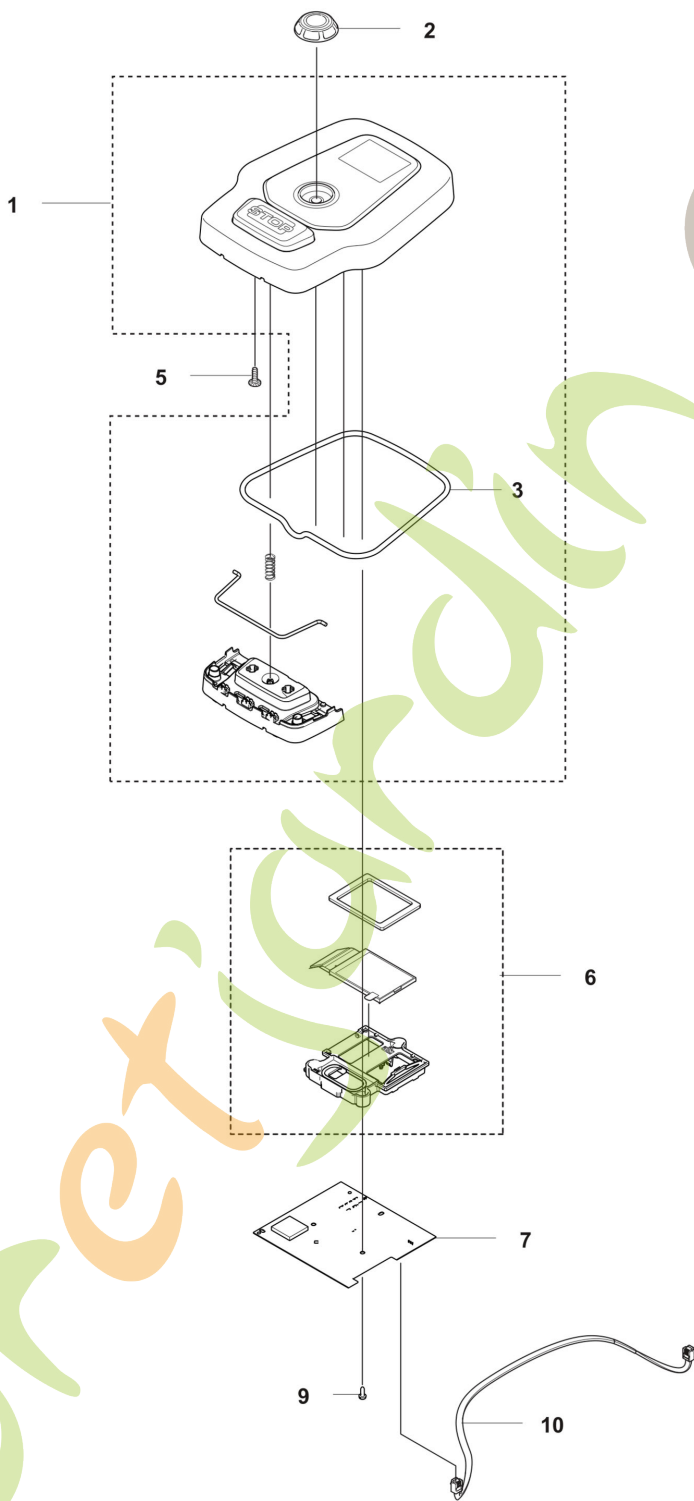

## Automower® Husqvarna 405VE NERA avec technologie vision IA + EdgeCut

Ref	Article Number	Article Name	Comment
 A large, diagonal watermark is present across the page. The text 'ForêtJardin.com' is written in a stylized, cursive font. 'Forêt' is in light green, 'Jardin' is in a darker green, and '.com' is in a greyish-brown color.			

1	540196701	COVER ASSY	Top cover kit
2	574450101	VIS ITXPANT	Screw
3	548163701	VISION MODULE	Vision module
4	548738701	CARTER	Nose cover
5	547498301	CÂBLAGE COMPLET	Charging plate with cable
6	541225601	MOTOR KIT	Fan motor kit
7	540450001	VIS	Screw
8	970862201	EPOS MODULE	EU
8	970862206	EPOS MODULE	NZ
8	970862207	EPOS MODULE	AU
8	970862208	EPOS MODULE	JP
9	547340401	CÂBLAGE COMPLET	Kit, wiring assy + seal
10	546525302	BODY KIT	
11	536997401	CAPOT PROTECTION CARTER	Rear bumper
12	593355202	COUVERCLE	
13	593778401	COLLIER DE SERRAGE	
14	593822101	AIMANT	
15	546632301	PIGNON	Snaploc
16	548084201	CAPOT PROTECTION CARTER	Kit: Front bumper and Handle
17	540197101	KIT COUVERCLE	Cover front kit
18	575529502	VIS ITXPANTT	Screw
19	536464501	BOUCHON D'ÉTANCHÉITÉ	
20	537555901	CÂBLAGE COMPLET	LED Lights

### AUTOMOWER 405VE NERA CONSOLE

<b>Ref</b>	<b>Article Number</b>	<b>Article Name</b>	<b>Comment</b>
1	548084702	KIT COUVERCLE	
2	531375901	BOUTON	Jog Wheel
3	599911803	JOINT	Sealing strip
5	574450101	VIS ITXPANT	Screw
6	538822401	DISPLAY KIT	
7	599702701	CIRCUIT IMPRIME COMPLET	Application circuit board
9	525887402	SCREW CITXPANT	
10	536253905	CÂBLAGE COMPLET	Wiring Assy Magnetic sensor