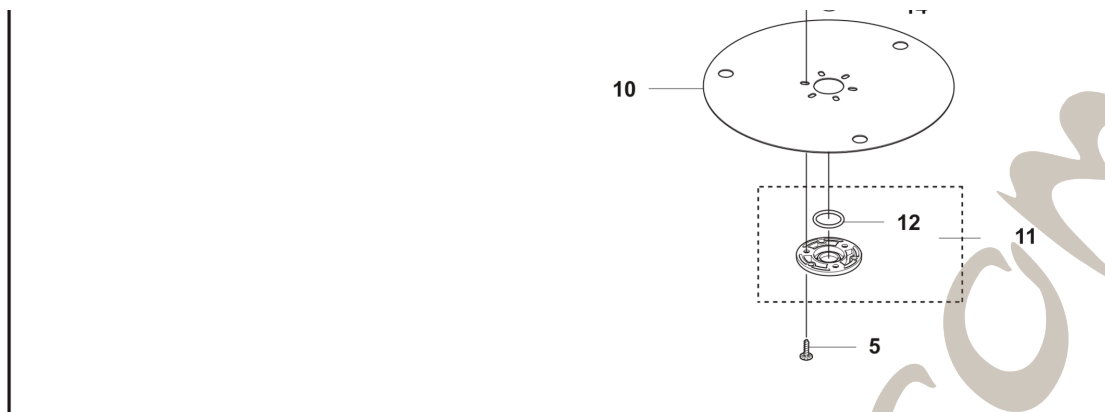

ForêtJardin.com

Ref	Article Number	Article Name	Comment
1	546838902	CUTTING MODULE	Cutting module
2	592735803	HEIGHT ADJUSTMENT MOTOR	Cutting height adjustment motor
3	599428302	CUTTER MOTOR ASSY	Cutting motor front
4	599318201	CADRE	
5	575543314	VIS	
6	531177401	DISQUE DE COUPE	Blade disc
7	590508701	VIS	
8	588421702	ENSEMBLE DU BOITIER DE ROULEMENT	
9	535075703	ROULEMENT À BILLES	
9	593080801	ROULEMENT À BILLES	Tube 50 pcs
10	598794801	PLAQUE DE PROTECTION ANTI-DÉRAPAGE	
11	587449601	KIT COUVERCLE	Bearing cover
12	585297501	JOINT TORIQUE	
13	599317601	ROUE D'ENGRENAGE	
14	535076001	VIS