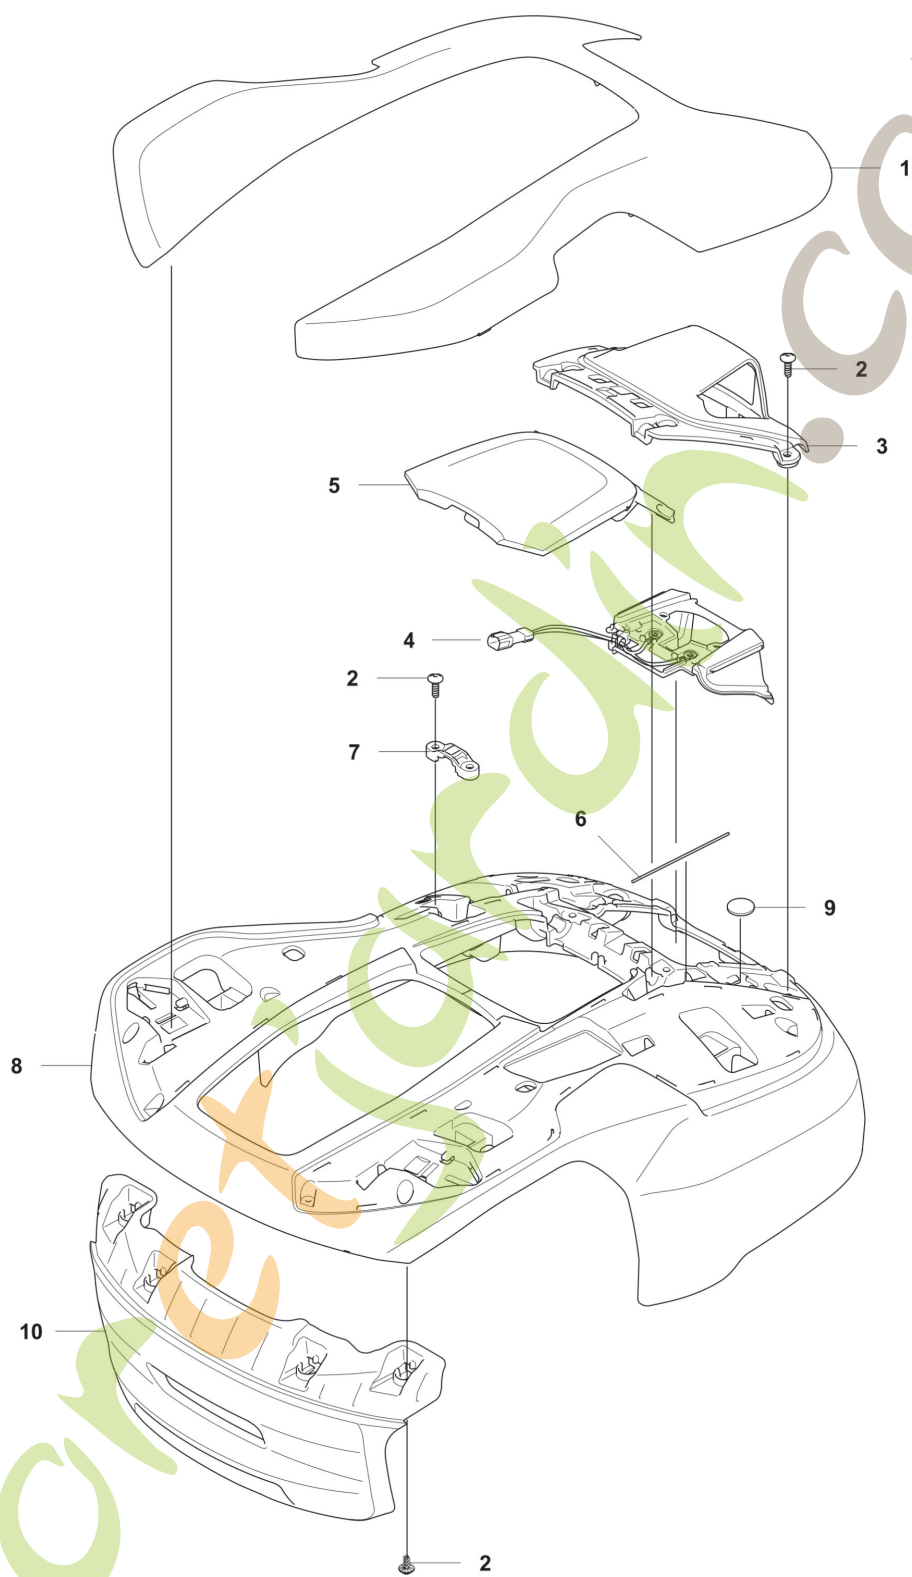

2026-04-03

Automower® Husqvarna 312V avec technologie vision IA

AUTOMOWER 312V
COVER

Ref	Article Number	Article Name	Comment
1	548602001	CARTER	Top
2	574450101	VIS IXPANT	
3	540090201	CARTER	Nose
4	540122101	CÂBLAGE COMPLET	Chargingplate wiring assy
5	548605605	TRAPPE	Height adjustment
6	588470201	RESSORT	
7	593355202	COUVERCLE	Main cable
8	540141801	CORPS	
9	593822101	AIMANT	
10	548601701	CAPOT PROTECTION CARTER	

ForêtJardin

AUTOMOWER 312V
CHASSIS UPPER

Ref	Article Number	Article Name	Comment
 A large, diagonal watermark is centered on the page. The text 'ForêtJardin.com' is written in a stylized, rounded font. 'Forêt' is in a light green color, 'Jardin' is in a slightly darker green, and '.com' is in a light grey color. The watermark is oriented from the bottom-left towards the top-right.			

1	586038902	CARTER	Air filter
2	577753701	FILTRE À AIR	Air filter 10 pcs
3	540413201	BUTTON ASSY	Stop button
4	576242201	RESSORT	
5	548479401	CLE DE BLOCAGE	
6	585281401	BOUTON	Height adjustment
7	540202002	VISION MODULE	
8	540379001	CHÂSSIS	Upper
9	574874718	BANDE D'ÉTANCHÉITÉ	
10	593247301	BATTERY	
11	548933101	CÂBLAGE COMPLET	USB interface cable
12	531351801	CÂBLAGE COMPLET	Buzzer
13	536356103	CÂBLAGE COMPLET	Modular jack 8P
14	540212201	CÂBLAGE COMPLET	Charging cable
15	540427501	CÂBLAGE COMPLET	Magnetic sensor cable
16	591203103	CÂBLAGE COMPLET	HMI cable
17	548412201	CIRCUIT IMPRIME COMPLET	Main board
18	548876501	CIRCUIT IMPRIME COMPLET	Loop sensor board
19	540608601	CIRCUIT IMPRIME COMPLET	Coupling Board
20	598916001	CIRCUIT IMPRIME COMPLET	Magnetic sensor board
21	548673001	SUPPORT	Bracket battery
22	548673101	BRACE	Brace mainboard
23	540379301	SUPPORT	
27	574450101	VIS ITXPANT	