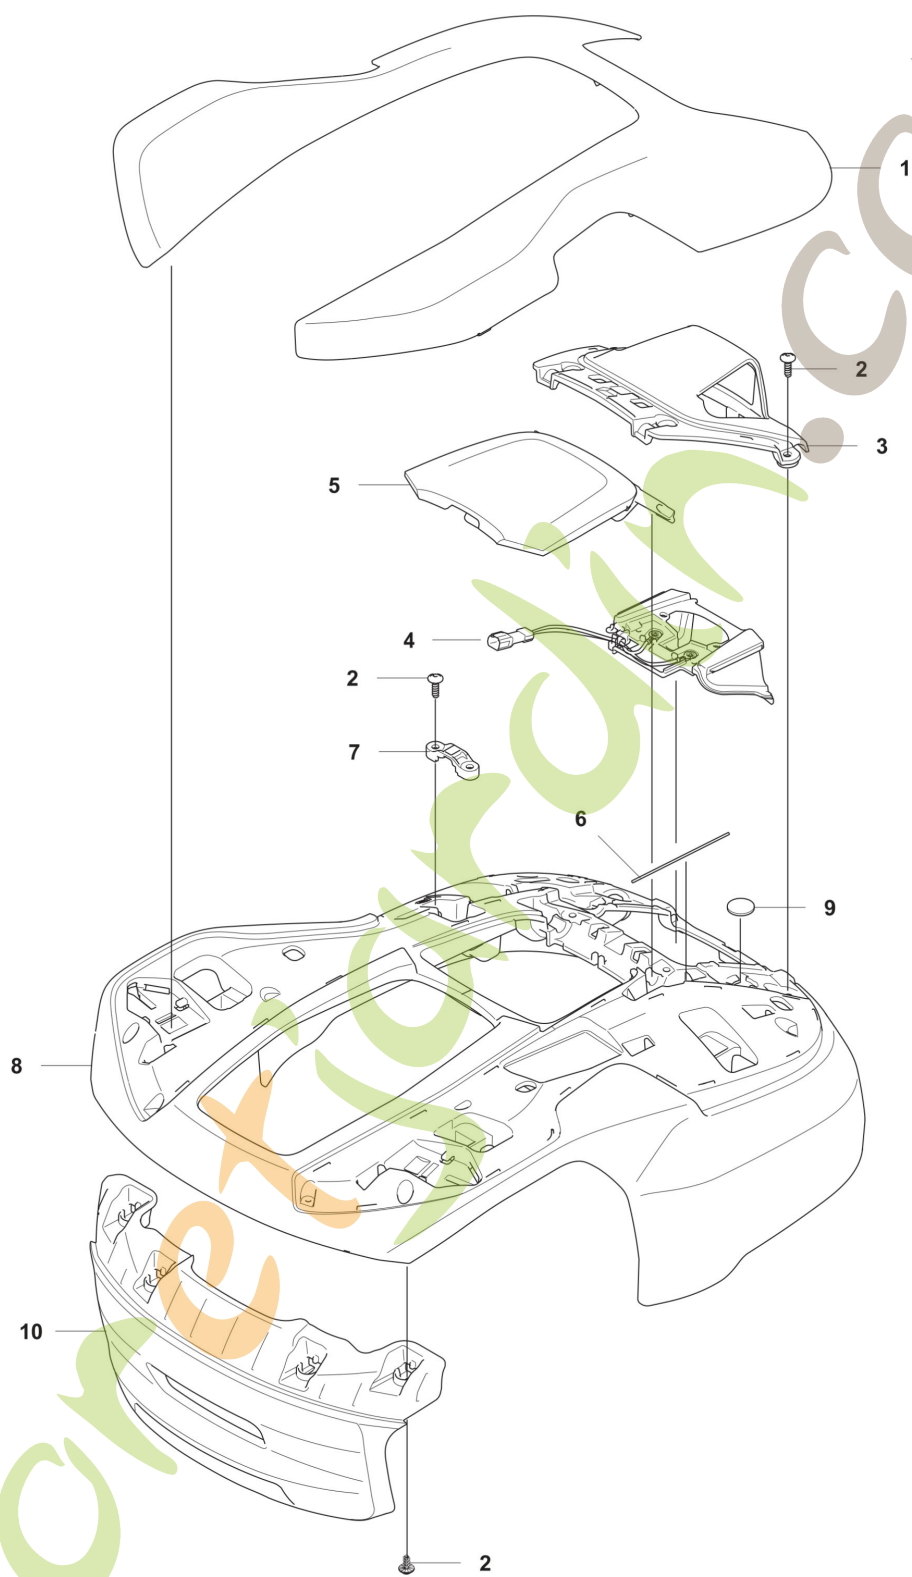

2026-04-03

Automower® Husqvarna 308V avec technologie vision IA

AUTOMOWER 308V
COVER

Ref	Article Number	Article Name	Comment
1	548602001	CARTER	Top
2	574450101	VIS IXPANT	
3	540090201	CARTER	Nose
4	540122101	CÂBLAGE COMPLET	Chargingplate wiring assy
5	548605604	TRAPPE	Height adjustment
6	588470201	RESSORT	
7	593355202	COUVERCLE	Main cable
8	540141801	CORPS	
9	593822101	AIMANT	
10	548601701	CAPOT PROTECTION CARTER	

ForêtJardin

AUTOMOWER 308V
CHASSIS UPPER

Ref	Article Number	Article Name	Comment
 A large, diagonal watermark is present across the page. The text 'ForêtJardin.com' is written in a stylized, rounded font. 'Forêt' is in a light green color, 'Jardin' is in a slightly darker green, and '.com' is in a light grey color. The watermark is oriented from the bottom-left towards the top-right.			

AUTOMOWER 308V
WHEELS AND TIRES

Ref	Article Number	Article Name	Comment
1	547412801	ROUE COMPLÈTE	Support wheel
2	529460101	CARTER	Motor end cover
3	580443902	JOINT TORIQUE	
4	598587301	MOTOR KIT	
5	574450101	VIS ITXPANT	
6	548615101	ROUE	
7	586210601	RONDELLE	
8	731432401	ECROU HEXAGONAL FIN DE BLOCAGE	
9	548615201	ENJOLIVEUR	